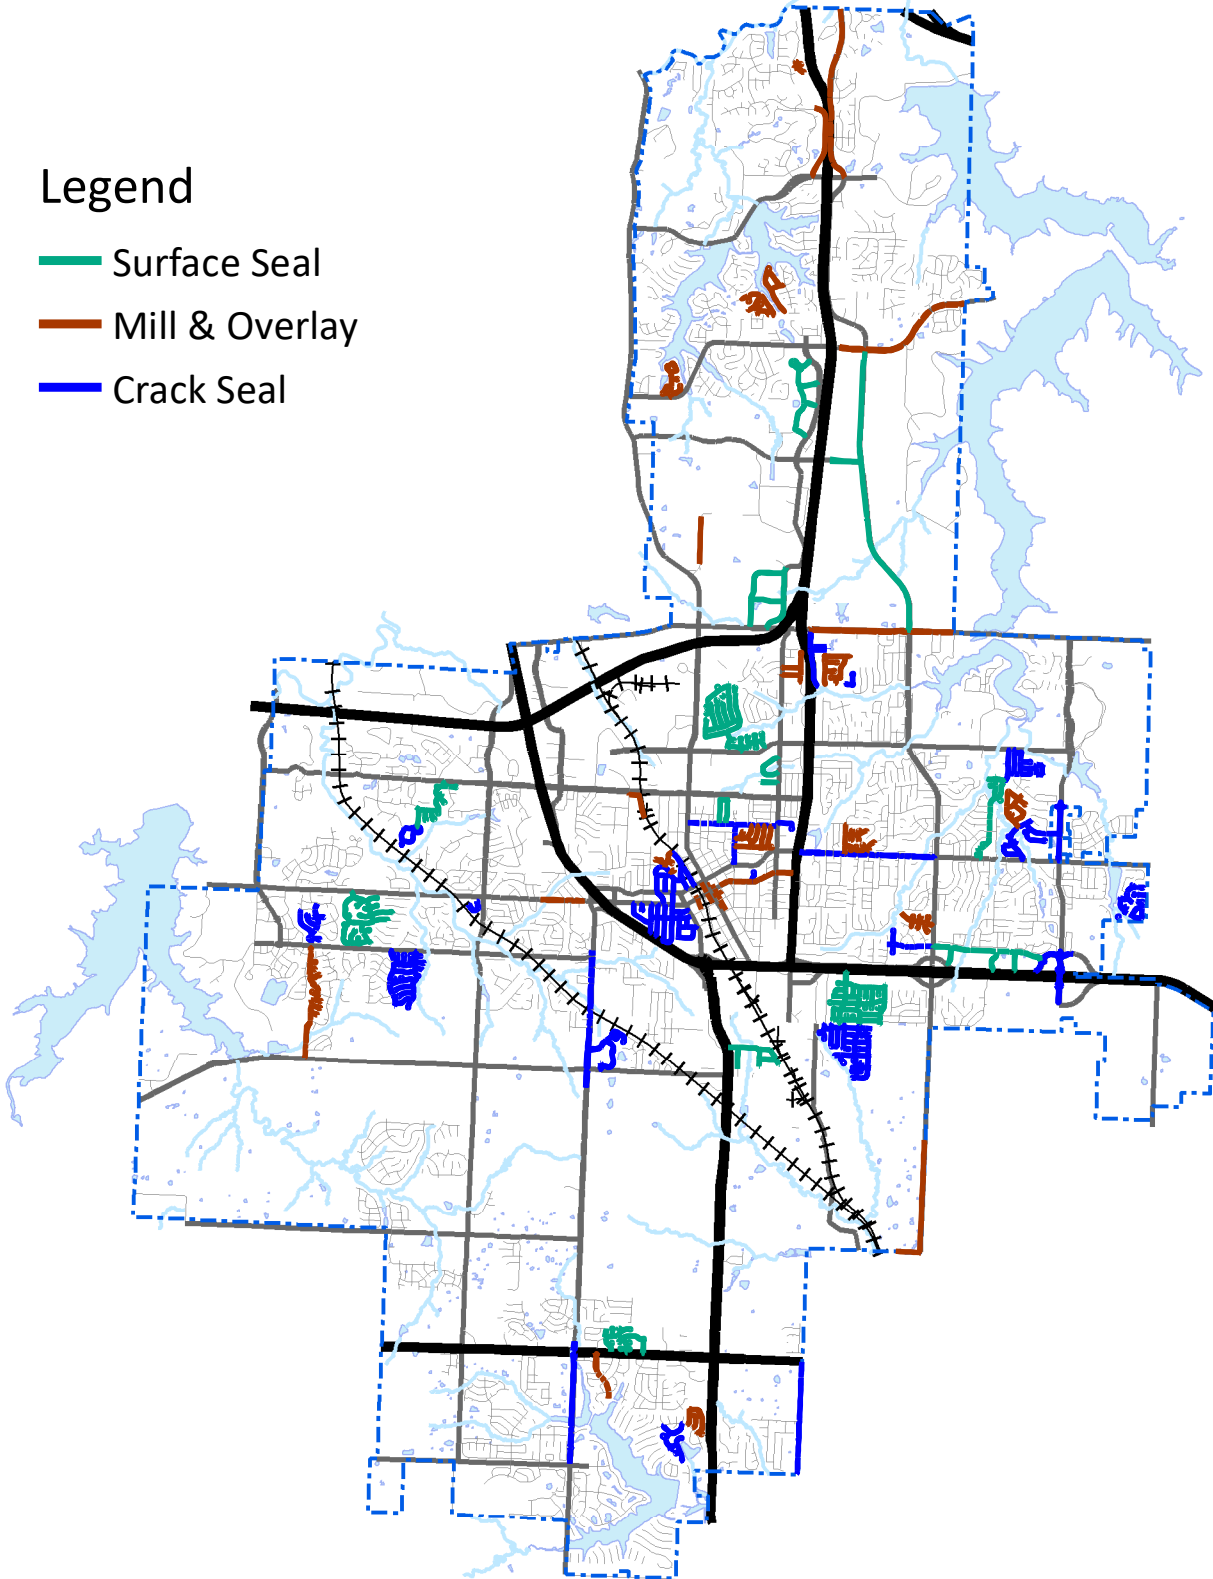

City of Lee's Summit Pavement Management 21/22

Legend

- Surface Seal
- Mill & Overlay
- Crack Seal

Summary
PMP 21/22