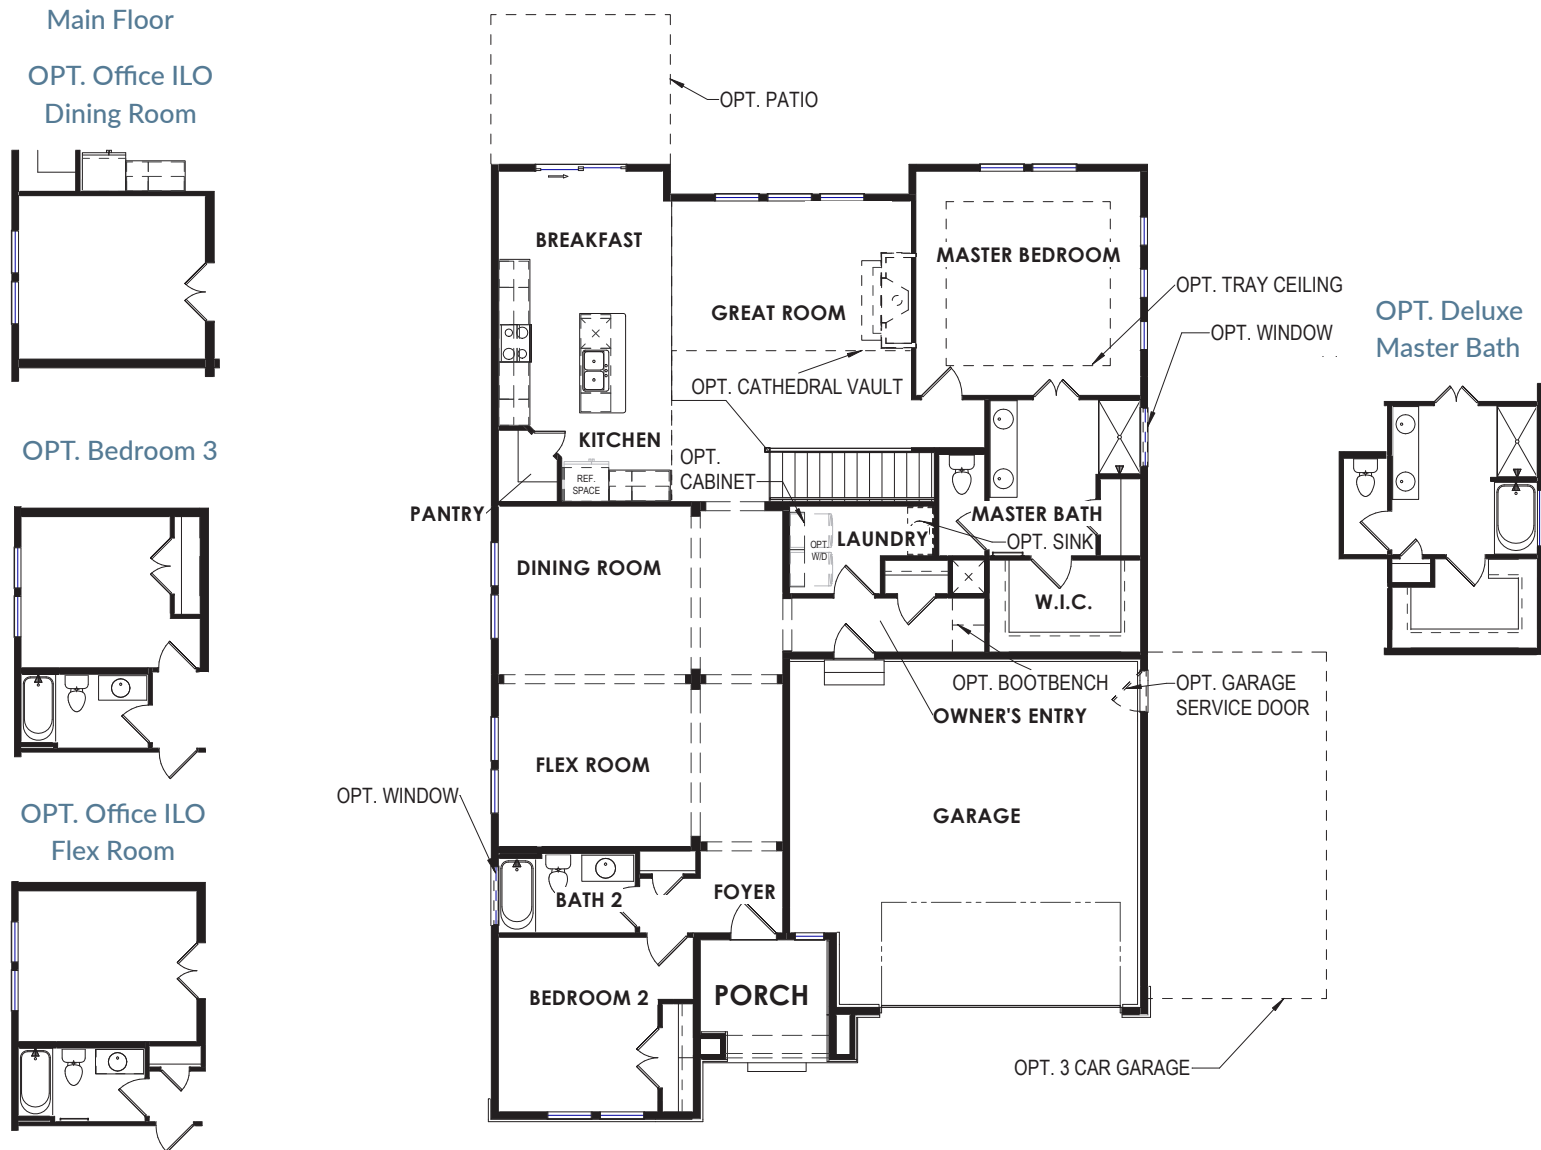

The Montelena

1,972 Square Feet | Ranch | 2 - 3 Bedrooms | 2 Bathrooms

Note: Window location may vary by elevation

The Montelena

1,972 Square Feet | Ranch | 2 - 3 Bedrooms | 2 Bathrooms

Mediterranean

Craftsman

Prairie