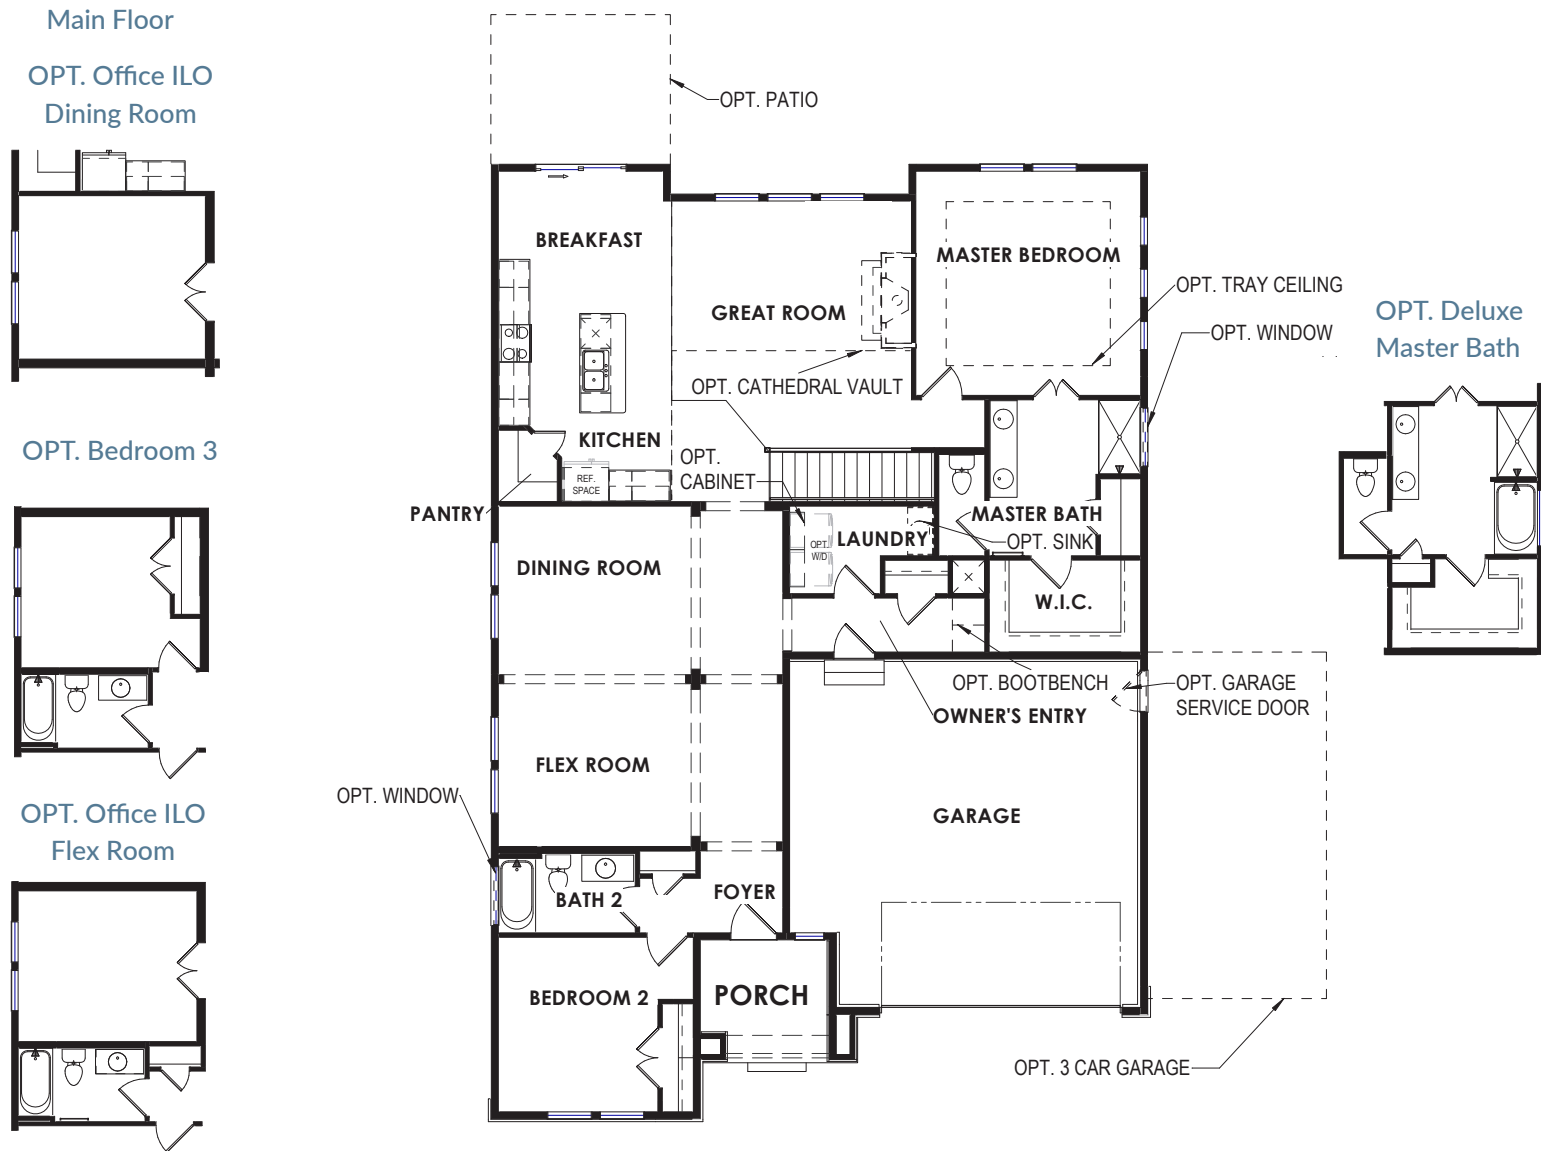

The Montelena

1,972 Square Feet | Ranch | 2 - 3 Bedrooms | 2 Bathrooms

Note: Window location may vary by elevation

The Montelena

1,972 Square Feet | Ranch | 2 - 3 Bedrooms | 2 Bathrooms

Mediterranean

Craftsman

Prairie