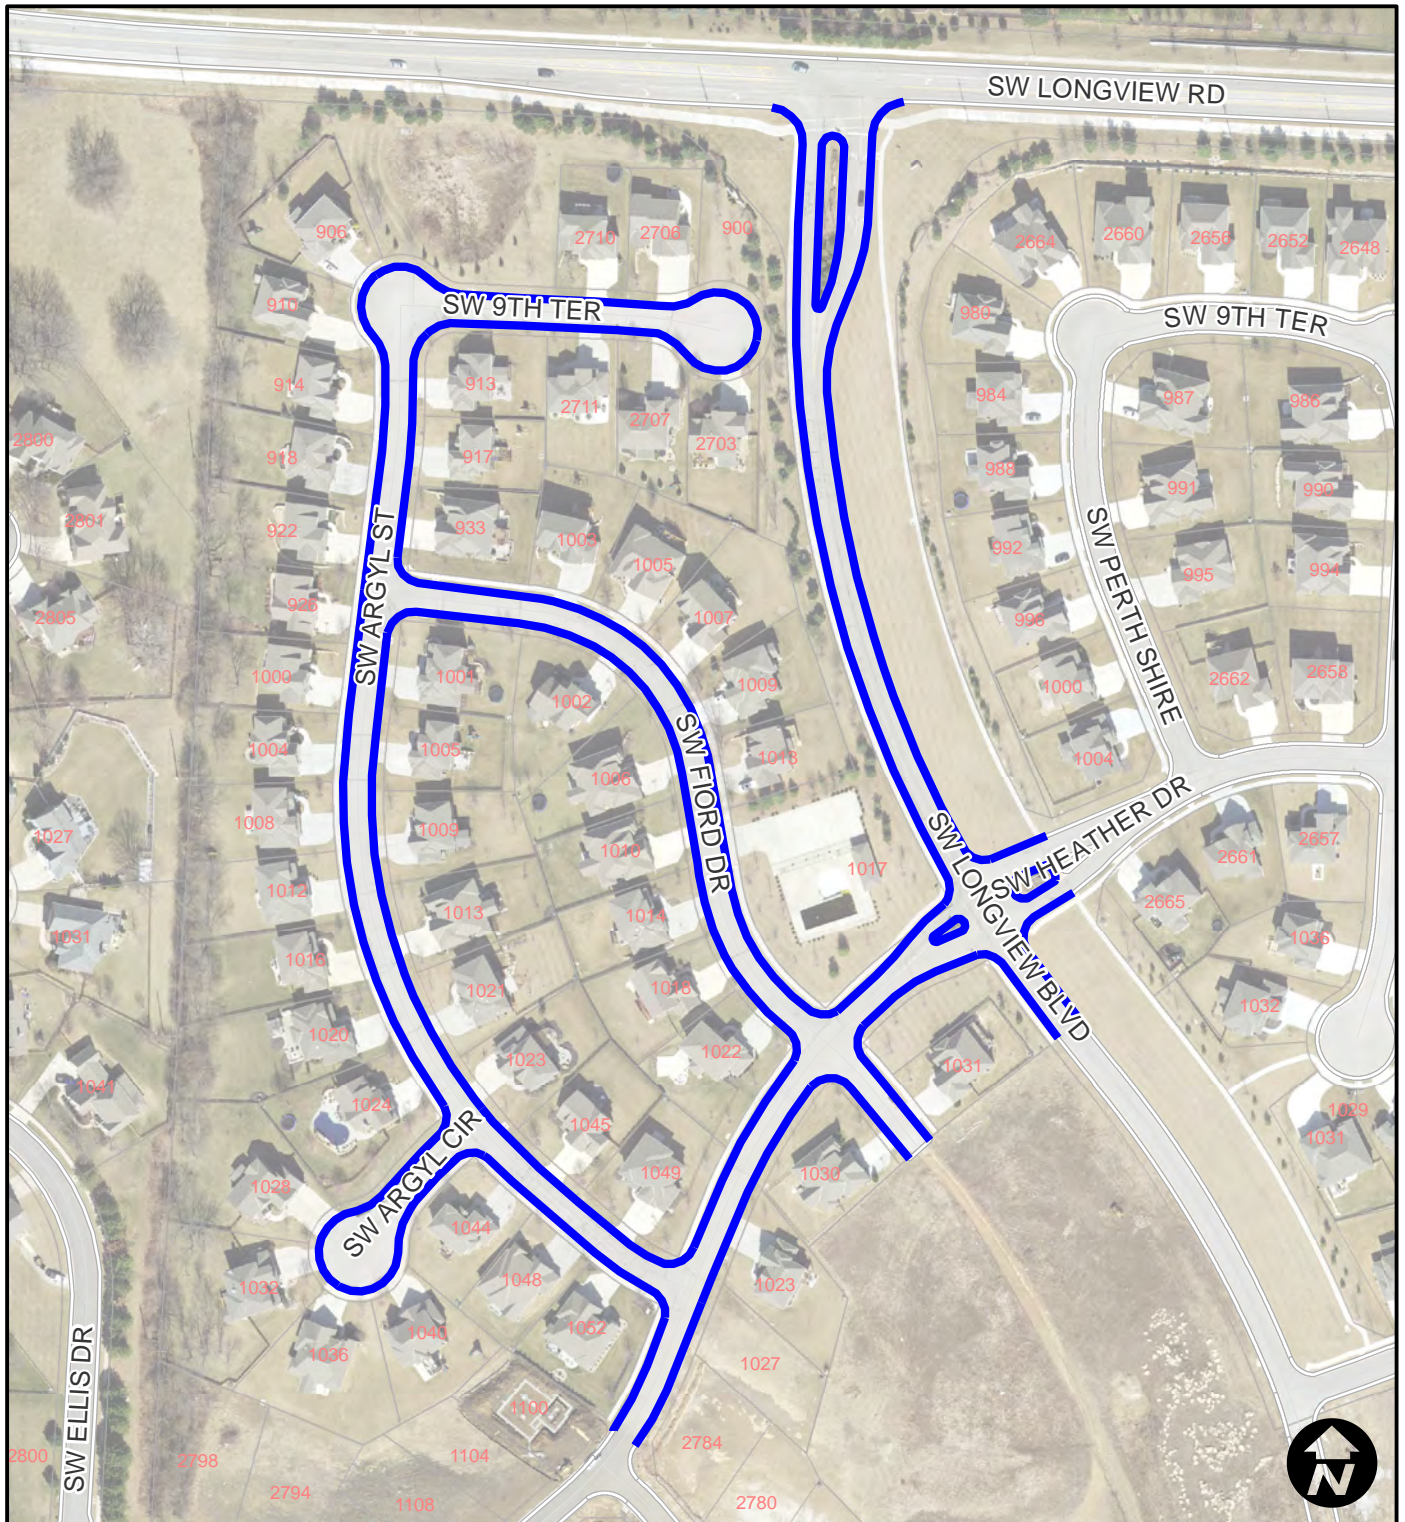

**Area 14 -
5th Street**

Legend

— Micro Surface

City of Lee's Summit Surface Seal 19/20 - Prj. No.324-19/20 (slurry)

**Area 15 -
Broadway/Century**

Legend

— Micro Surface

City of Lee's Summit Surface Seal 19/20 - Prj. No.324-19/20 (slurry)

**Area 16 -
Scherer Ridge**

Legend

— Micro Surface

City of Lee's Summit Surface Seal 19/20 - Prj. No.324-19/20 (slurry)

**Area 17 -
Cedar Creek**

Legend

— Micro Surface

City of Lee's Summit Surface Seal 19/20 - Prj. No.324-19/20 (slurry)

**Area 18 -
Meadows of Winterset**

Legend

 Micro Surface

City of Lee's Summit Surface Seal 19/20 - Prj. No.324-19/20 (slurry)

**Area 19 -
Highland Meadows**

Legend

— Micro Surface

City of Lee's Summit Surface Seal 19/20 - Prj. No.324-19/20 (slurry)

**Area 20 -
Siena at Longview**

Legend

— Micro Surface

City of Lee's Summit Surface Seal 19/20 - Prj. No.324-19/20 (slurry)

**Area 21 -
Brooks Farm**

Legend

— Micro Surface

City of Lee's Summit Surface Seal 19/20 - Prj. No.324-19/20 (slurry)