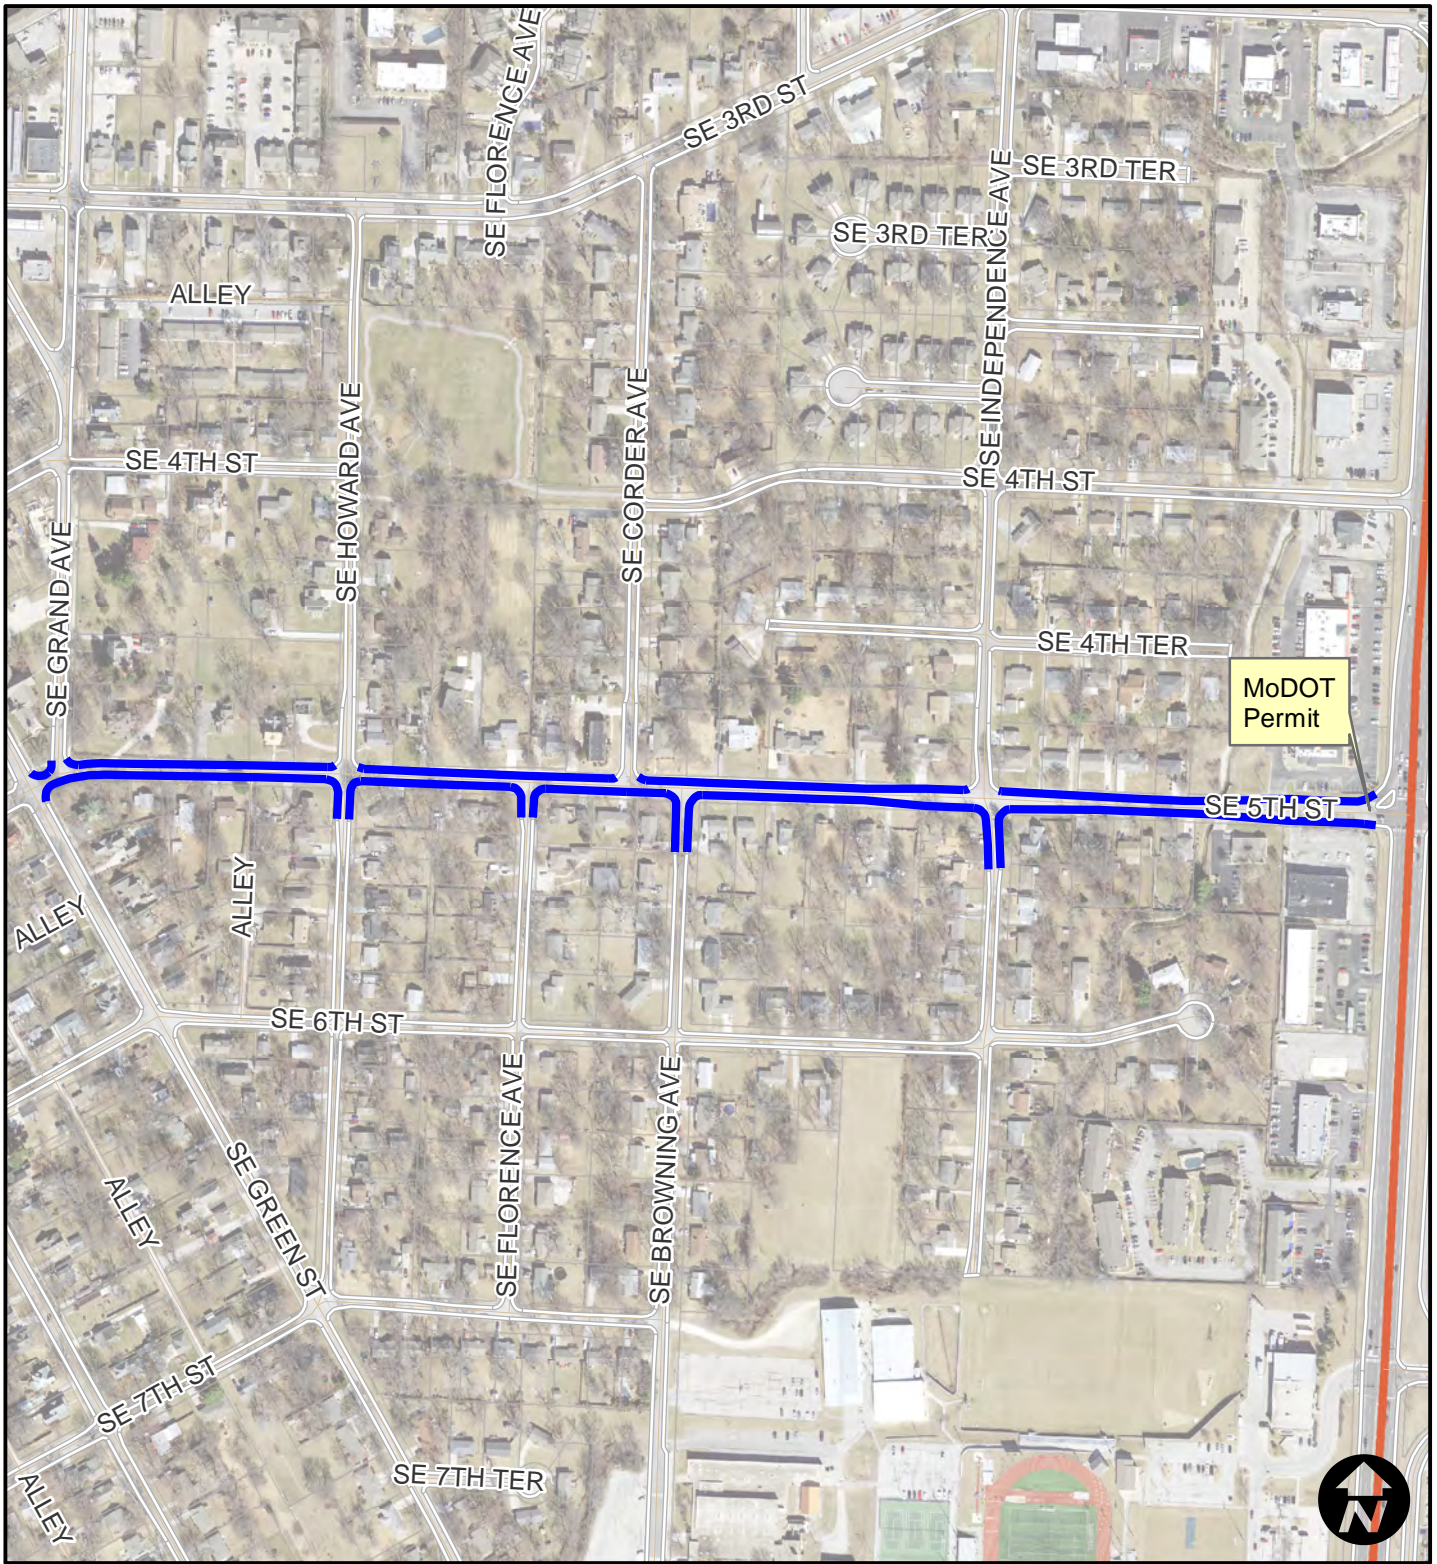

**Area 10 -
Woodland Shores**

Legend

— Micro Surface

City of Lee's Summit Surface Seal 19/20 - Prj. No.324-19/20 (slurry)

**Area 11 -
Preston Meadows**

Legend

 Micro Surface

City of Lee's Summit Surface Seal 19/20 - Prj. No.324-19/20 (slurry)

**Area 12 -
Todd George**

Legend

 Micro Surface

City of Lee's Summit Surface Seal 19/20 - Prj. No.324-19/20 (slurry)

**Area 13 -
Rice Road**

Legend

 Micro Surface

City of Lee's Summit Surface Seal 19/20 - Prj. No.324-19/20 (slurry)

**Area 14 -
5th Street**

Legend

— Micro Surface

City of Lee's Summit Surface Seal 19/20 - Prj. No.324-19/20 (slurry)

**Area 15 -
Broadway/Century**

Legend

— Micro Surface

City of Lee's Summit Surface Seal 19/20 - Prj. No.324-19/20 (slurry)

**Area 16 -
Scherer Ridge**

Legend

— Micro Surface

City of Lee's Summit Surface Seal 19/20 - Prj. No.324-19/20 (slurry)

**Area 17 -
Cedar Creek**

Legend

— Micro Surface

City of Lee's Summit Surface Seal 19/20 - Prj. No.324-19/20 (slurry)