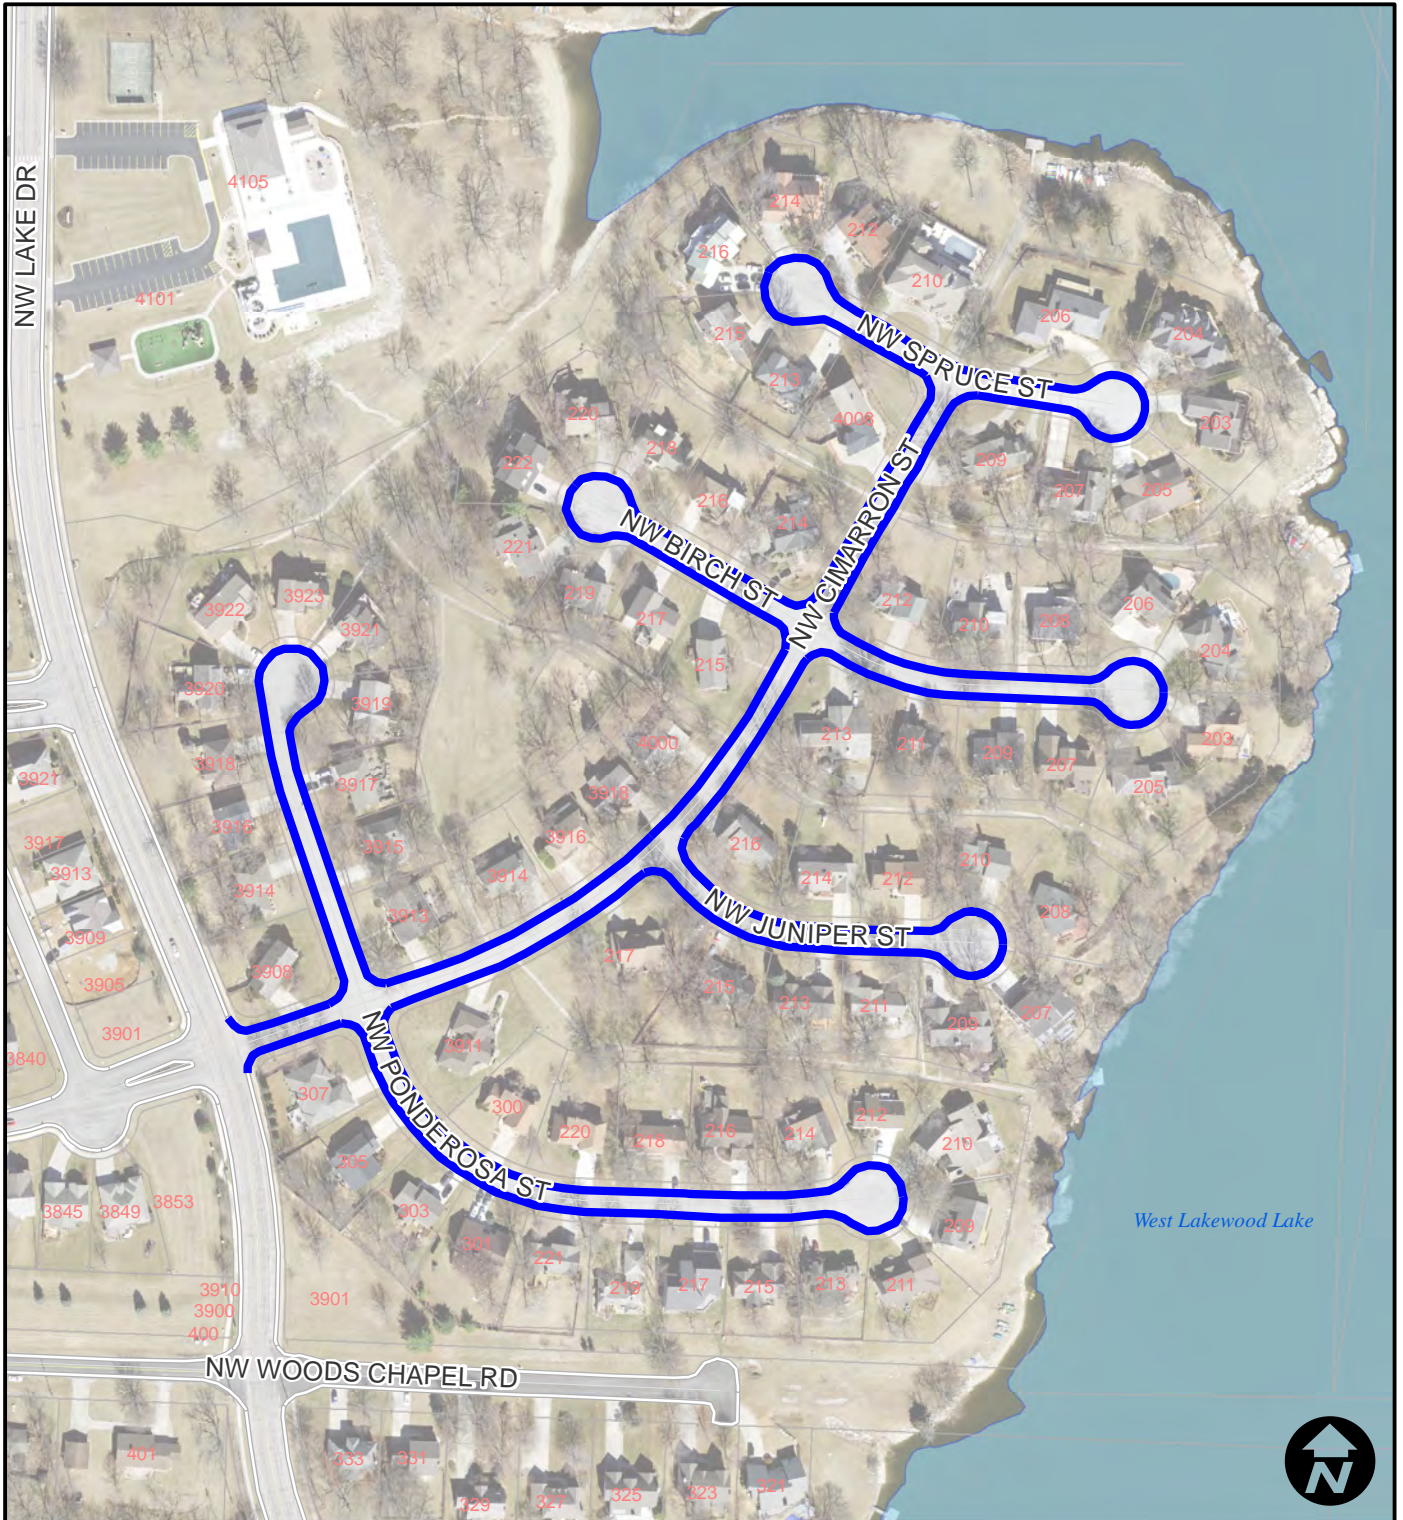

City of Lee's Summit Surface Seal 19/20 - Prj. No.324-19/20 (slurry)

Summary

Legend
— Micro Surface

**City of Lee's Summit
Surface Seal 19/20 - Prj. No.324-19/20 (slurry)**

**Area 2 -
Ash Grove**

Legend

— Micro Surface

City of Lee's Summit Surface Seal 19/20 - Prj. No.324-19/20 (slurry)

**Area 3 -
Lake LS**

Legend
— Micro Surface

City of Lee's Summit Surface Seal 19/20 - Prj. No.324-19/20 (slurry)

**Area 4 -
Fairfield Woods**

Legend

— Micro Surface

City of Lee's Summit Surface Seal 19/20 - Prj. No.324-19/20 (slurry)

**Area 5 -
Villas of Woods Chapel**

Legend

 Micro Surface

City of Lee's Summit Surface Seal 19/20 - Prj. No.324-19/20 (slurry)

**Area 24 -
Gull Point**

Legend

— Micro Surface

City of Lee's Summit Surface Seal 19/20 - Prj. No.324-19/20 (slurry)

**Area 25 -
Saddlebrook**

Legend

 **Micro Surface**