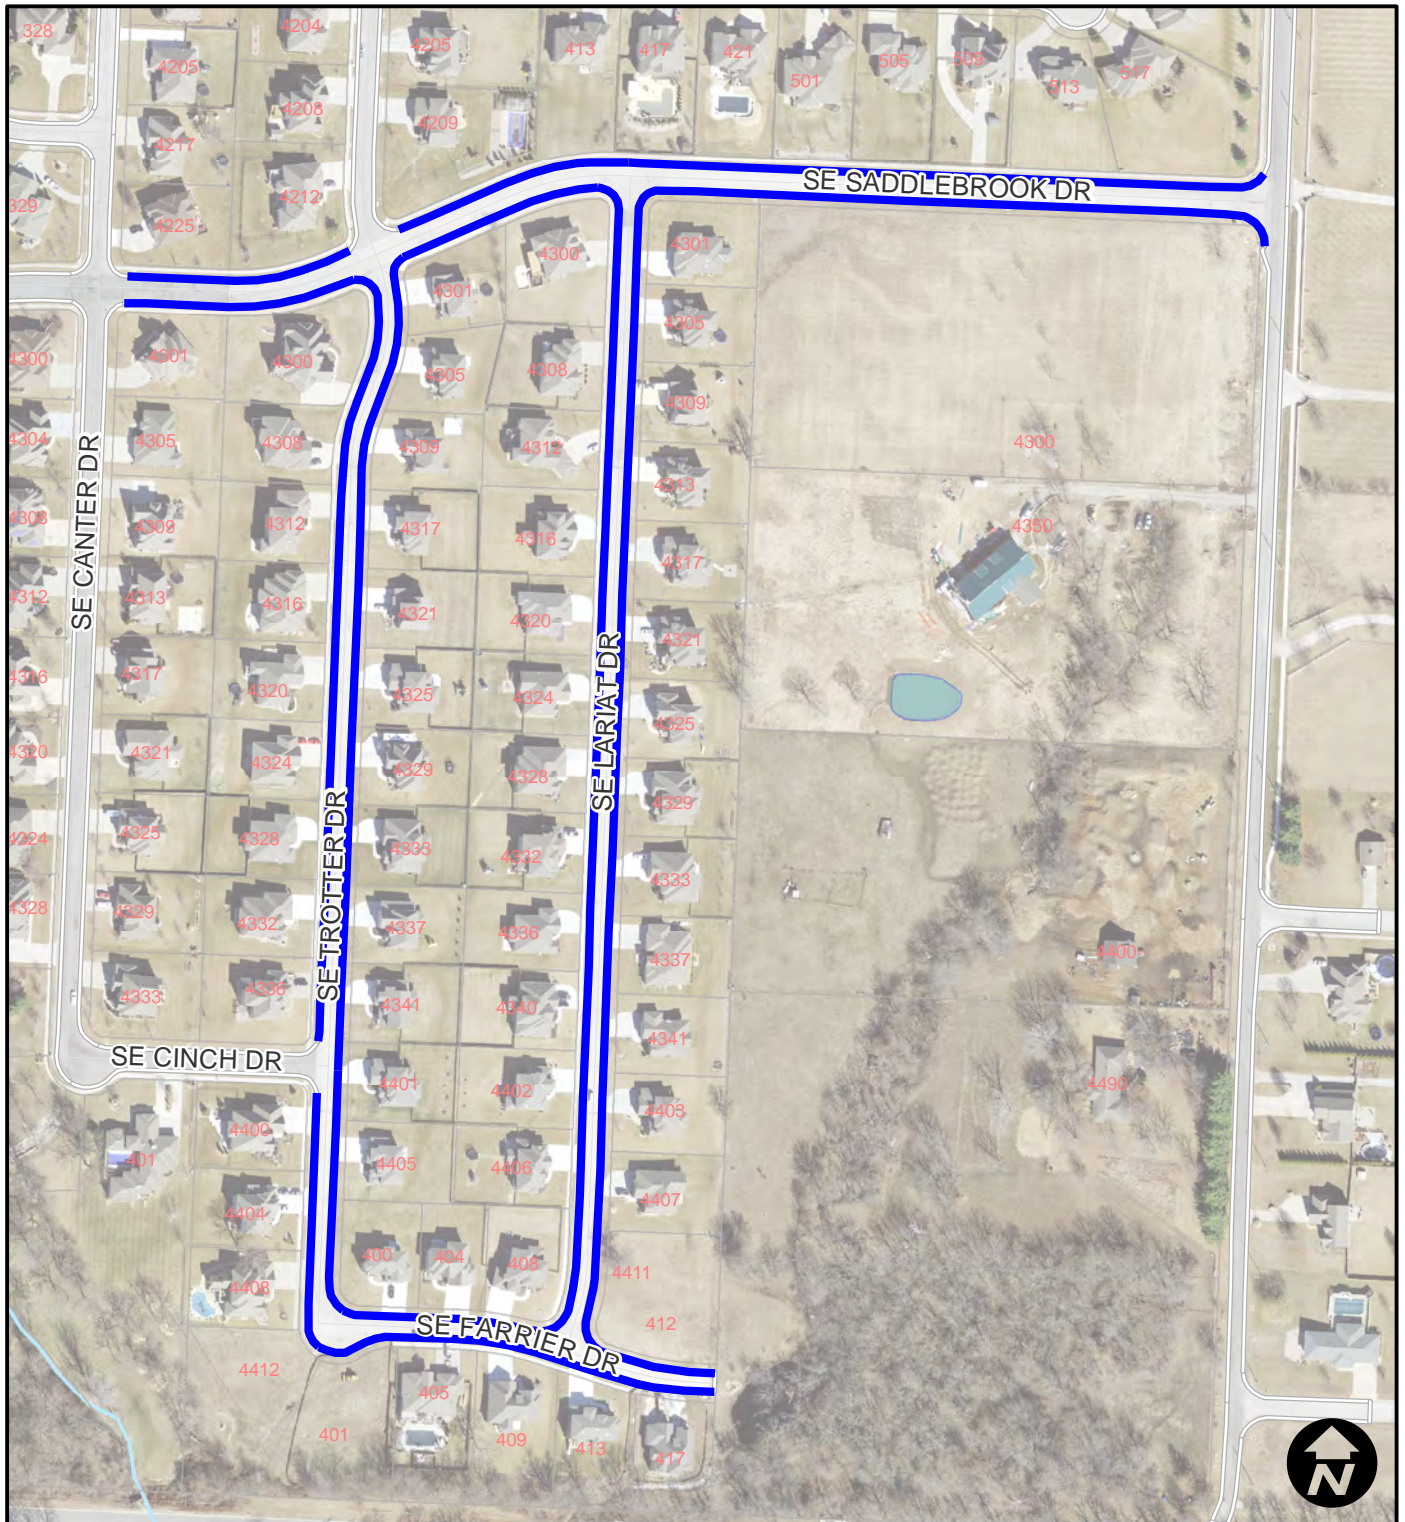

**Area 20 -
Siena at Longview**

Legend

— Micro Surface

City of Lee's Summit Surface Seal 19/20 - Prj. No.324-19/20 (slurry)

**Area 21 -
Brooks Farm**

Legend

— Micro Surface

City of Lee's Summit Surface Seal 19/20 - Prj. No.324-19/20 (slurry)

**Area 22 -
Raintree Village**

Legend

 Micro Surface

**City of Lee's Summit
Surface Seal 19/20 - Prj. No.324-19/20 (slurry)**

**Area 23 -
Napa Valley**

Legend

— Micro Surface

City of Lee's Summit Surface Seal 19/20 - Prj. No.324-19/20 (slurry)

**Area 24 -
Gull Point**

Legend

— Micro Surface

City of Lee's Summit Surface Seal 19/20 - Prj. No.324-19/20 (slurry)

**Area 25 -
Saddlebrook**

Legend

 **Micro Surface**