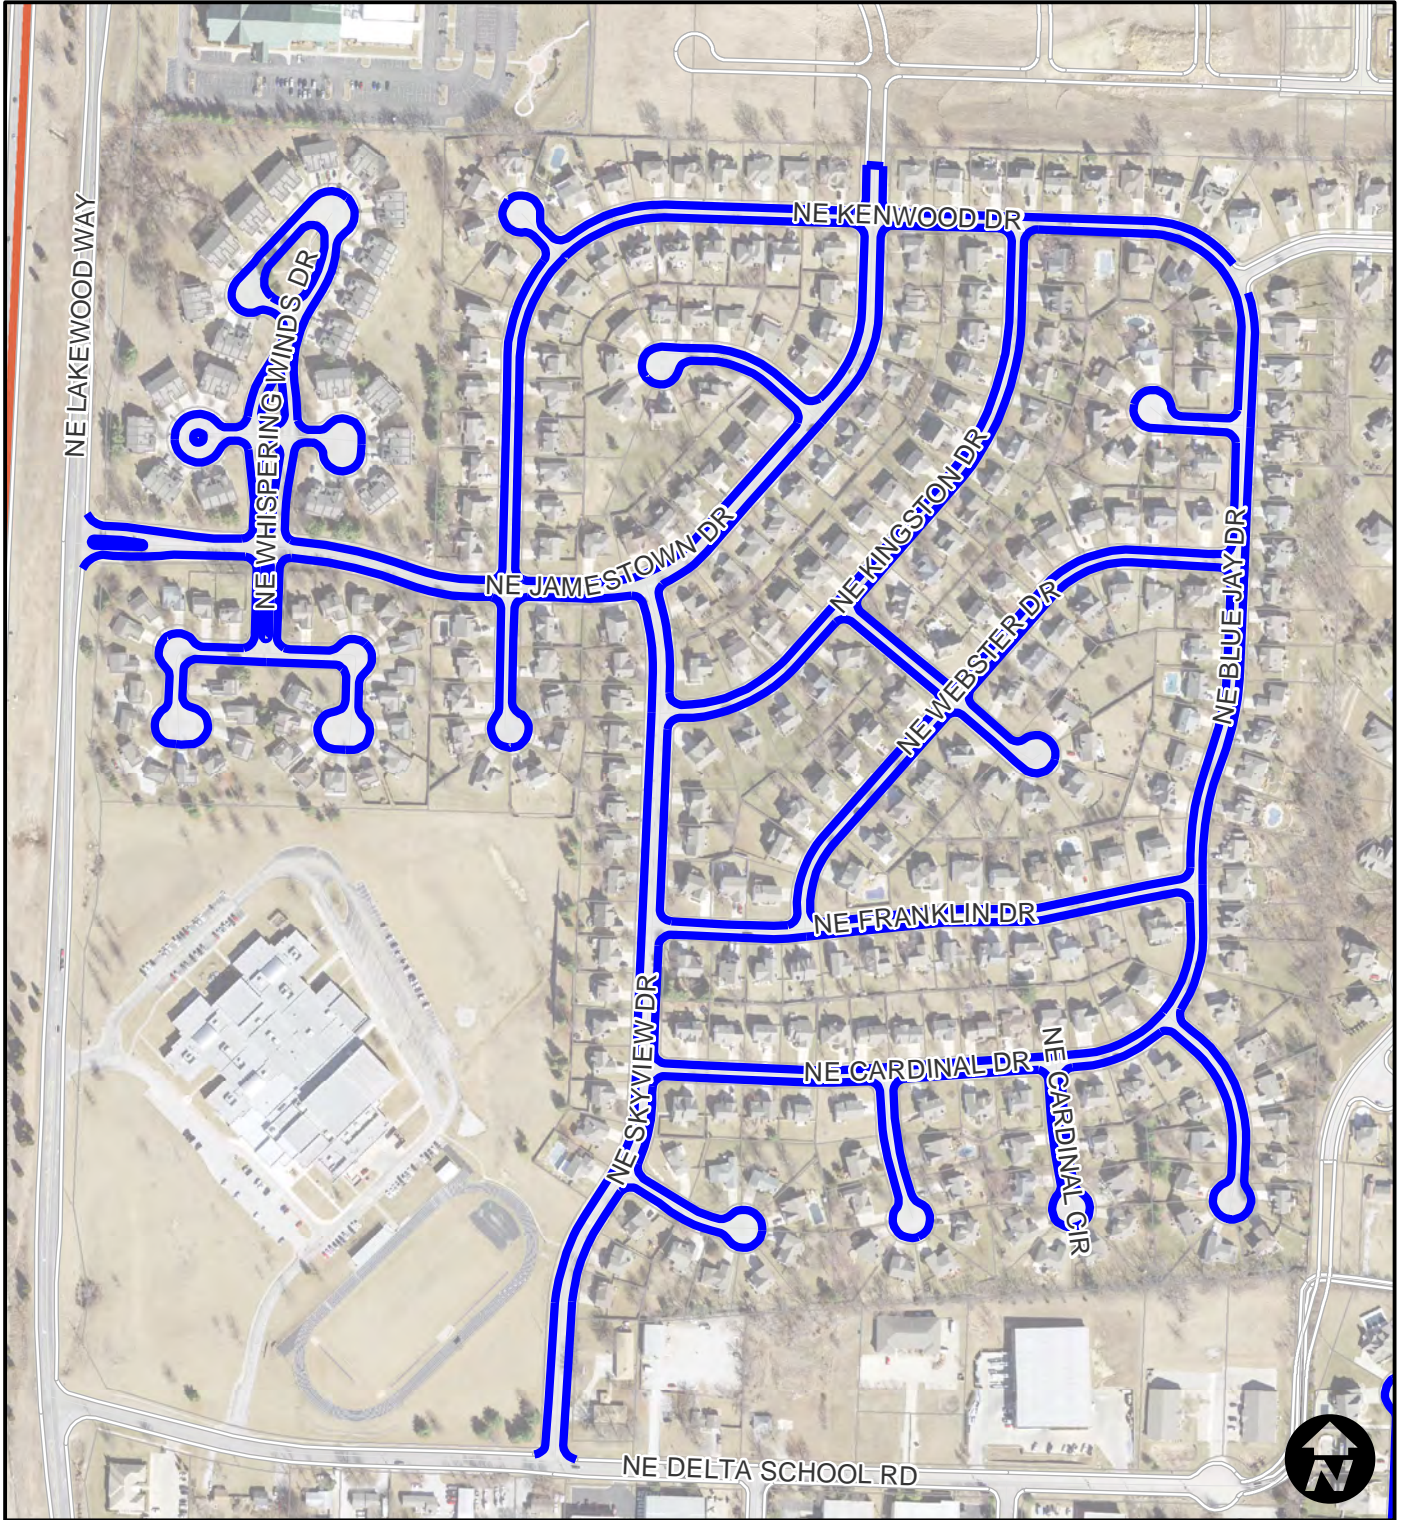

City of Lee's Summit Surface Seal 19/20 - Prj. No.324-19/20 (slurry)

**Area 3 -
Lake LS**

Legend
— Micro Surface

City of Lee's Summit Surface Seal 19/20 - Prj. No.324-19/20 (slurry)

**Area 4 -
Fairfield Woods**

Legend

— Micro Surface

City of Lee's Summit Surface Seal 19/20 - Prj. No.324-19/20 (slurry)

**Area 5 -
Villas of Woods Chapel**

Legend

 Micro Surface

City of Lee's Summit Surface Seal 19/20 - Prj. No.324-19/20 (slurry)

**Area 6 -
Enclace**

Legend

— Micro Surface

City of Lee's Summit
Surface Seal 19/20 - Prj. No.324-19/20 (slurry)

Area 7 -
Lake Ridge Meadows

Legend

— Micro Surface

**City of Lee's Summit
Surface Seal 19/20 - Prj. No.324-19/20 (slurry)**

**Area 24 -
Gull Point**

Legend

— Micro Surface

City of Lee's Summit Surface Seal 19/20 - Prj. No.324-19/20 (slurry)

**Area 25 -
Saddlebrook**

Legend

 **Micro Surface**