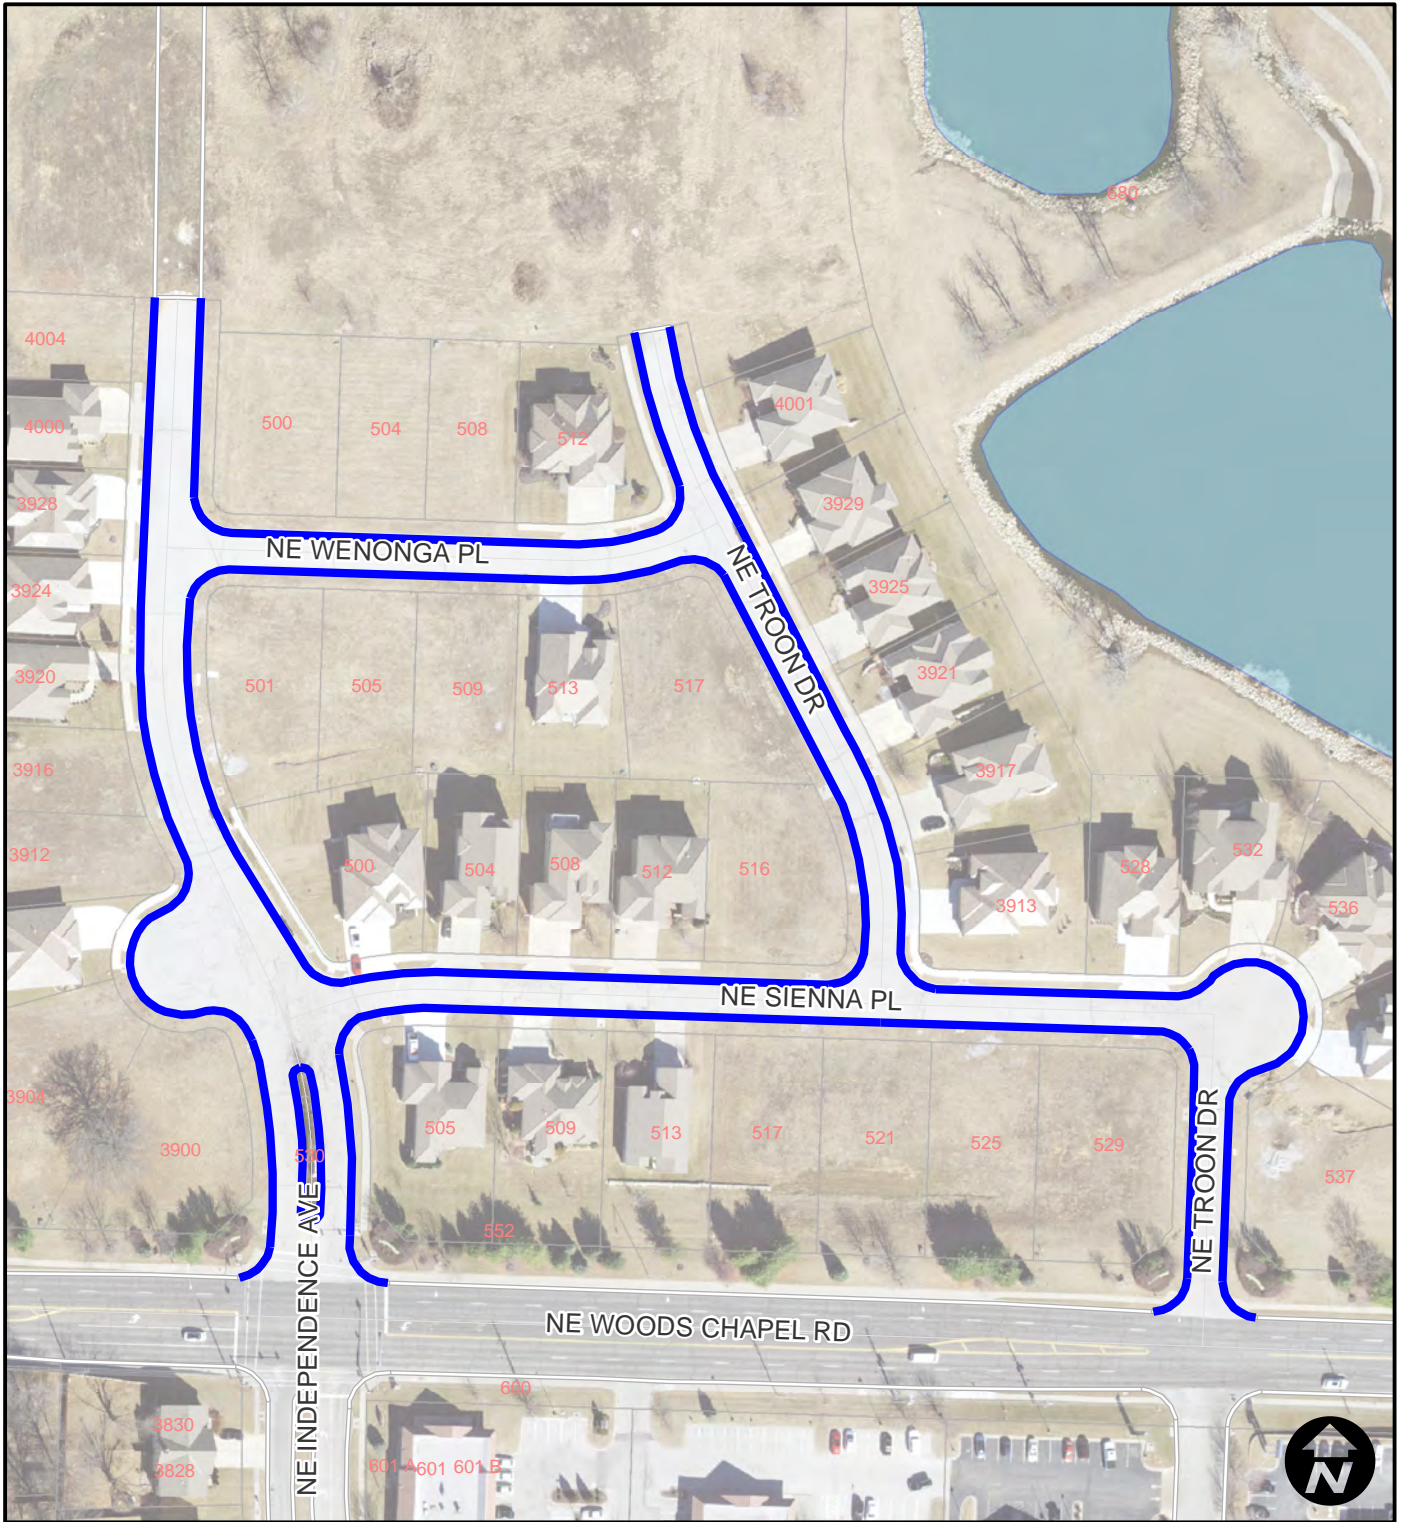

City of Lee's Summit Surface Seal 19/20 - Prj. No.324-19/20 (slurry)

Summary

Legend
— Micro Surface

**City of Lee's Summit
Surface Seal 19/20 - Prj. No.324-19/20 (slurry)**

**Area 2 -
Ash Grove**

Legend

— Micro Surface

City of Lee's Summit Surface Seal 19/20 - Prj. No.324-19/20 (slurry)

**Area 3 -
Lake LS**

Legend
— Micro Surface

City of Lee's Summit Surface Seal 19/20 - Prj. No.324-19/20 (slurry)

**Area 4 -
Fairfield Woods**

Legend

— Micro Surface

City of Lee's Summit Surface Seal 19/20 - Prj. No.324-19/20 (slurry)

**Area 5 -
Villas of Woods Chapel**

Legend

 Micro Surface

City of Lee's Summit Surface Seal 19/20 - Prj. No.324-19/20 (slurry)

**Area 6 -
Enclace**

Legend

— Micro Surface

City of Lee's Summit
Surface Seal 19/20 - Prj. No.324-19/20 (slurry)

Area 7 -
Lake Ridge Meadows

Legend

— Micro Surface

**City of Lee's Summit
Surface Seal 19/20 - Prj. No.324-19/20 (slurry)**