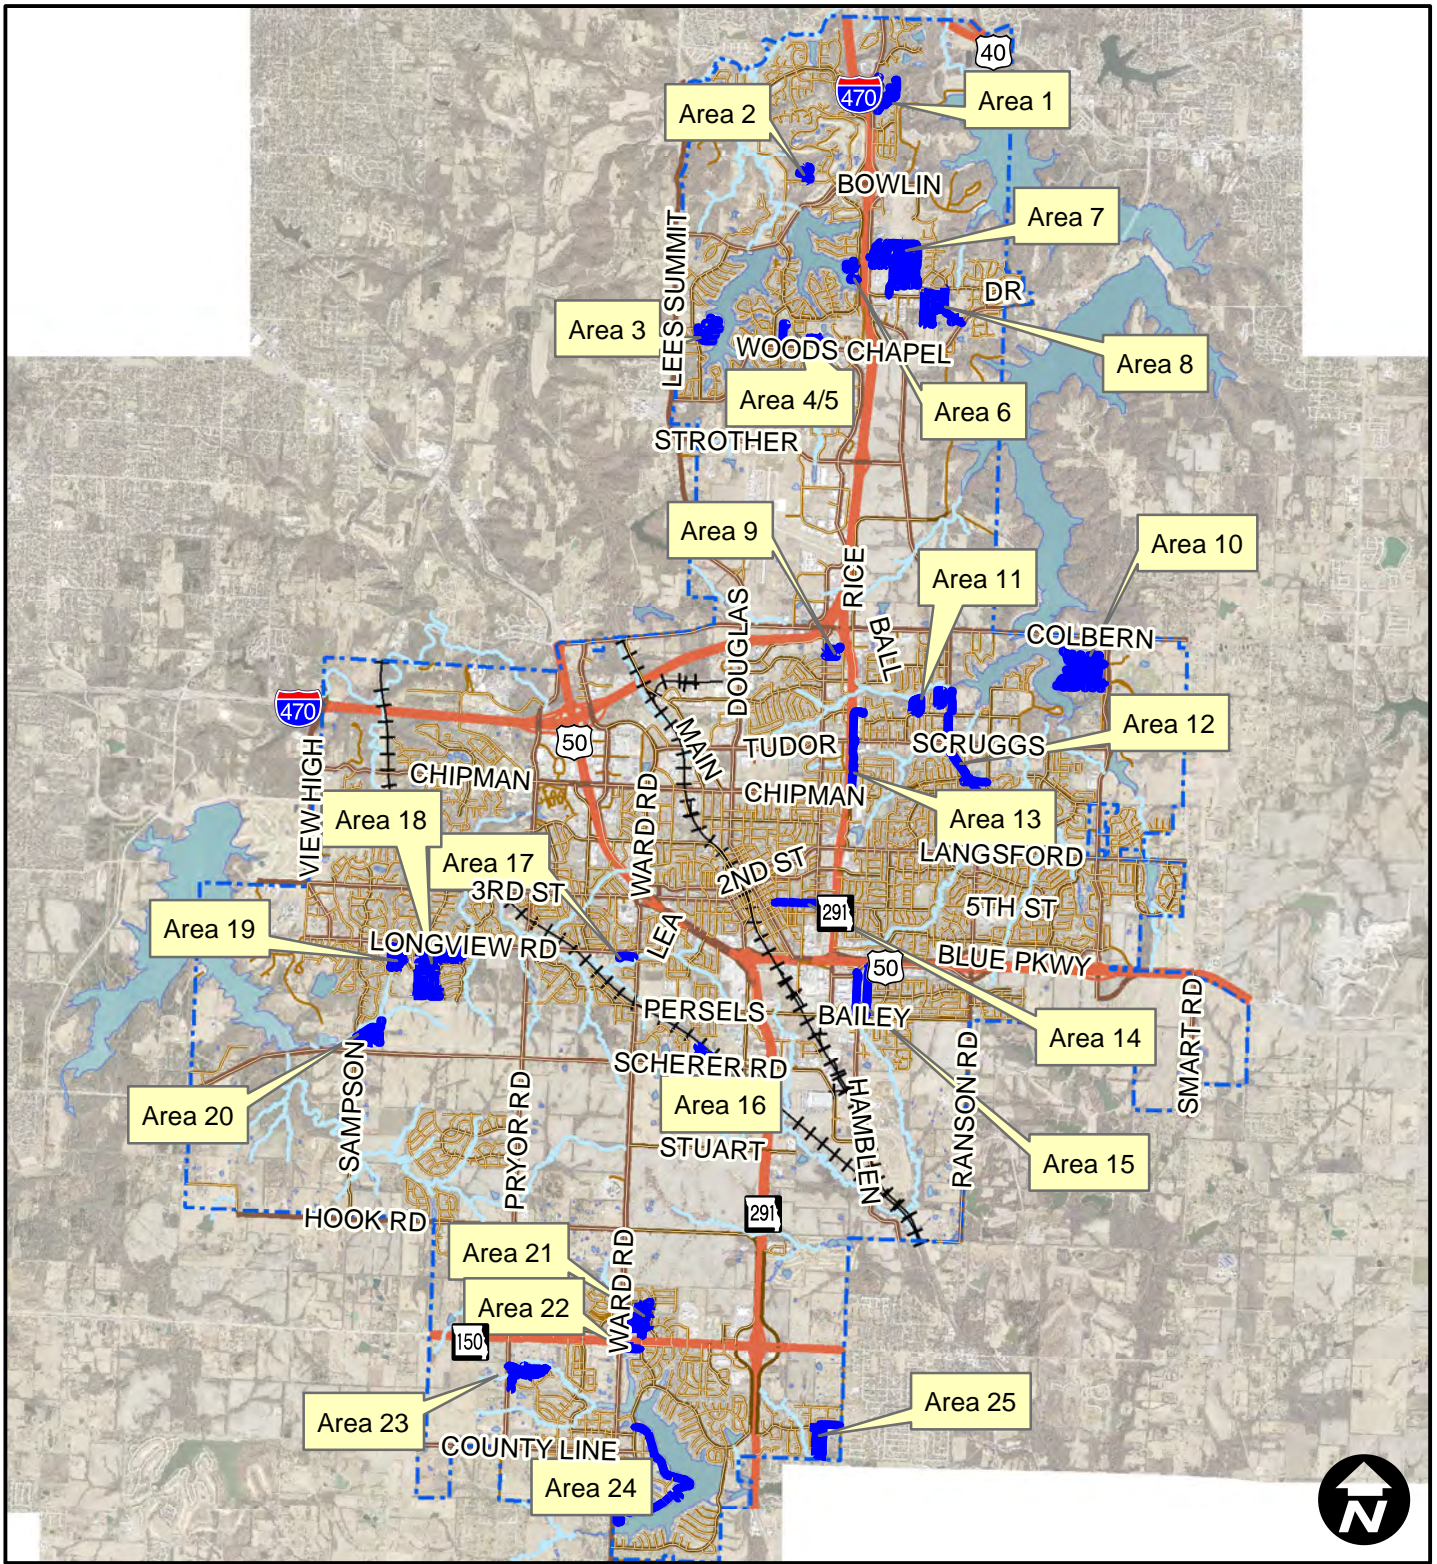

City of Lee's Summit Surface Seal 19/20 - Prj. No.324-19/20 (slurry)

Summary

Legend
— Micro Surface

**City of Lee's Summit
Surface Seal 19/20 - Prj. No.324-19/20 (slurry)**

**Area 2 -
Ash Grove**

Legend

— Micro Surface

City of Lee's Summit Surface Seal 19/20 - Prj. No.324-19/20 (slurry)

**Area 3 -
Lake LS**

Legend
— Micro Surface

City of Lee's Summit Surface Seal 19/20 - Prj. No.324-19/20 (slurry)

**Area 4 -
Fairfield Woods**

Legend

— Micro Surface

City of Lee's Summit Surface Seal 19/20 - Prj. No.324-19/20 (slurry)

**Area 5 -
Villas of Woods Chapel**

Legend

 Micro Surface

City of Lee's Summit Surface Seal 19/20 - Prj. No.324-19/20 (slurry)

**Area 24 -
Gull Point**

Legend

— Micro Surface

City of Lee's Summit Surface Seal 19/20 - Prj. No.324-19/20 (slurry)

**Area 25 -
Saddlebrook**

Legend

 **Micro Surface**