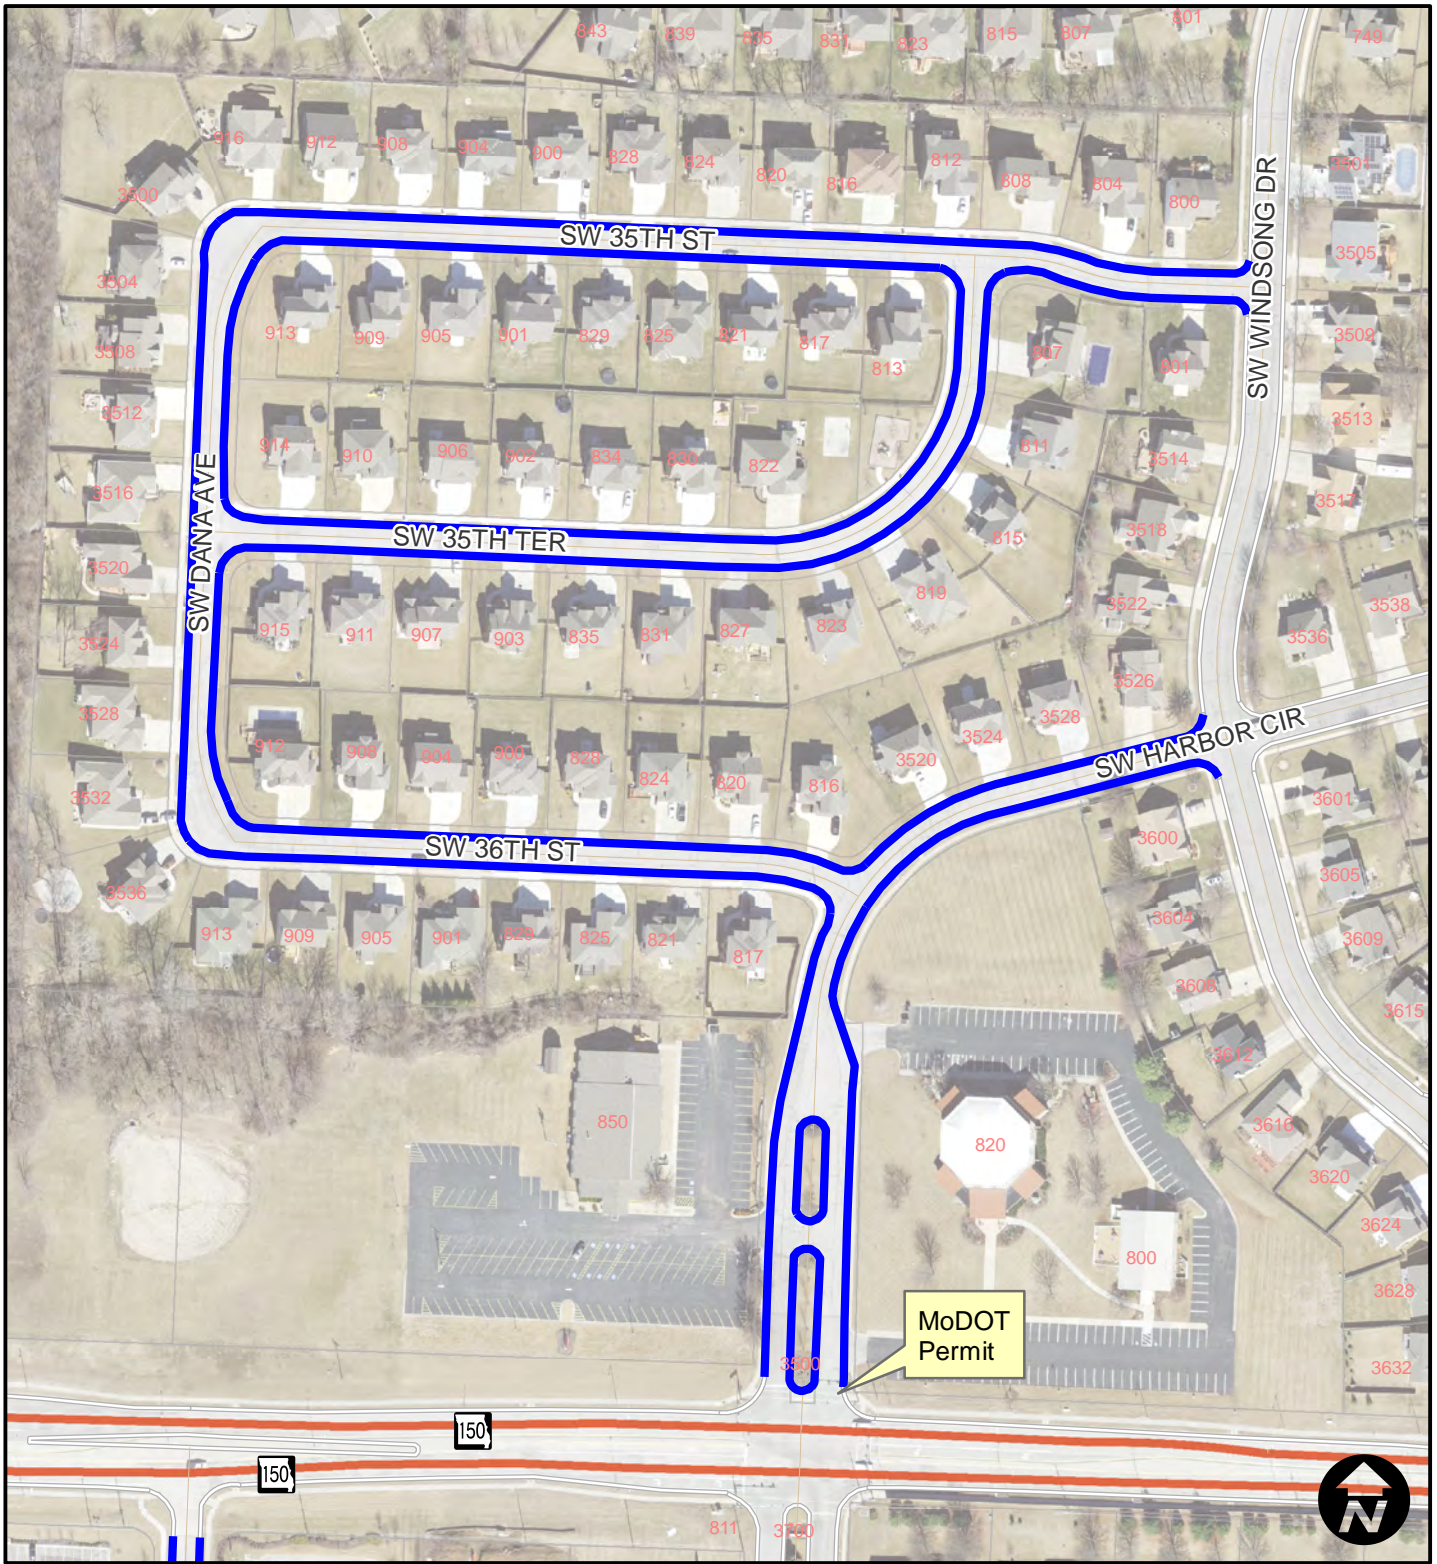

City of Lee's Summit Surface Seal 19/20 - Prj. No.324-19/20 (slurry)

**Area 3 -
Lake LS**

Legend
— Micro Surface

City of Lee's Summit Surface Seal 19/20 - Prj. No.324-19/20 (slurry)

**Area 4 -
Fairfield Woods**

**Area 16 -
Scherer Ridge**

Legend

— Micro Surface

City of Lee's Summit Surface Seal 19/20 - Prj. No.324-19/20 (slurry)

**Area 17 -
Cedar Creek**

Legend

— Micro Surface

City of Lee's Summit Surface Seal 19/20 - Prj. No.324-19/20 (slurry)

**Area 18 -
Meadows of Winterset**

Legend

 Micro Surface

City of Lee's Summit Surface Seal 19/20 - Prj. No.324-19/20 (slurry)

**Area 19 -
Highland Meadows**

Legend

— Micro Surface

City of Lee's Summit Surface Seal 19/20 - Prj. No.324-19/20 (slurry)

**Area 20 -
Siena at Longview**

Legend

— Micro Surface

City of Lee's Summit Surface Seal 19/20 - Prj. No.324-19/20 (slurry)

**Area 21 -
Brooks Farm**

Legend

— Micro Surface

City of Lee's Summit Surface Seal 19/20 - Prj. No.324-19/20 (slurry)