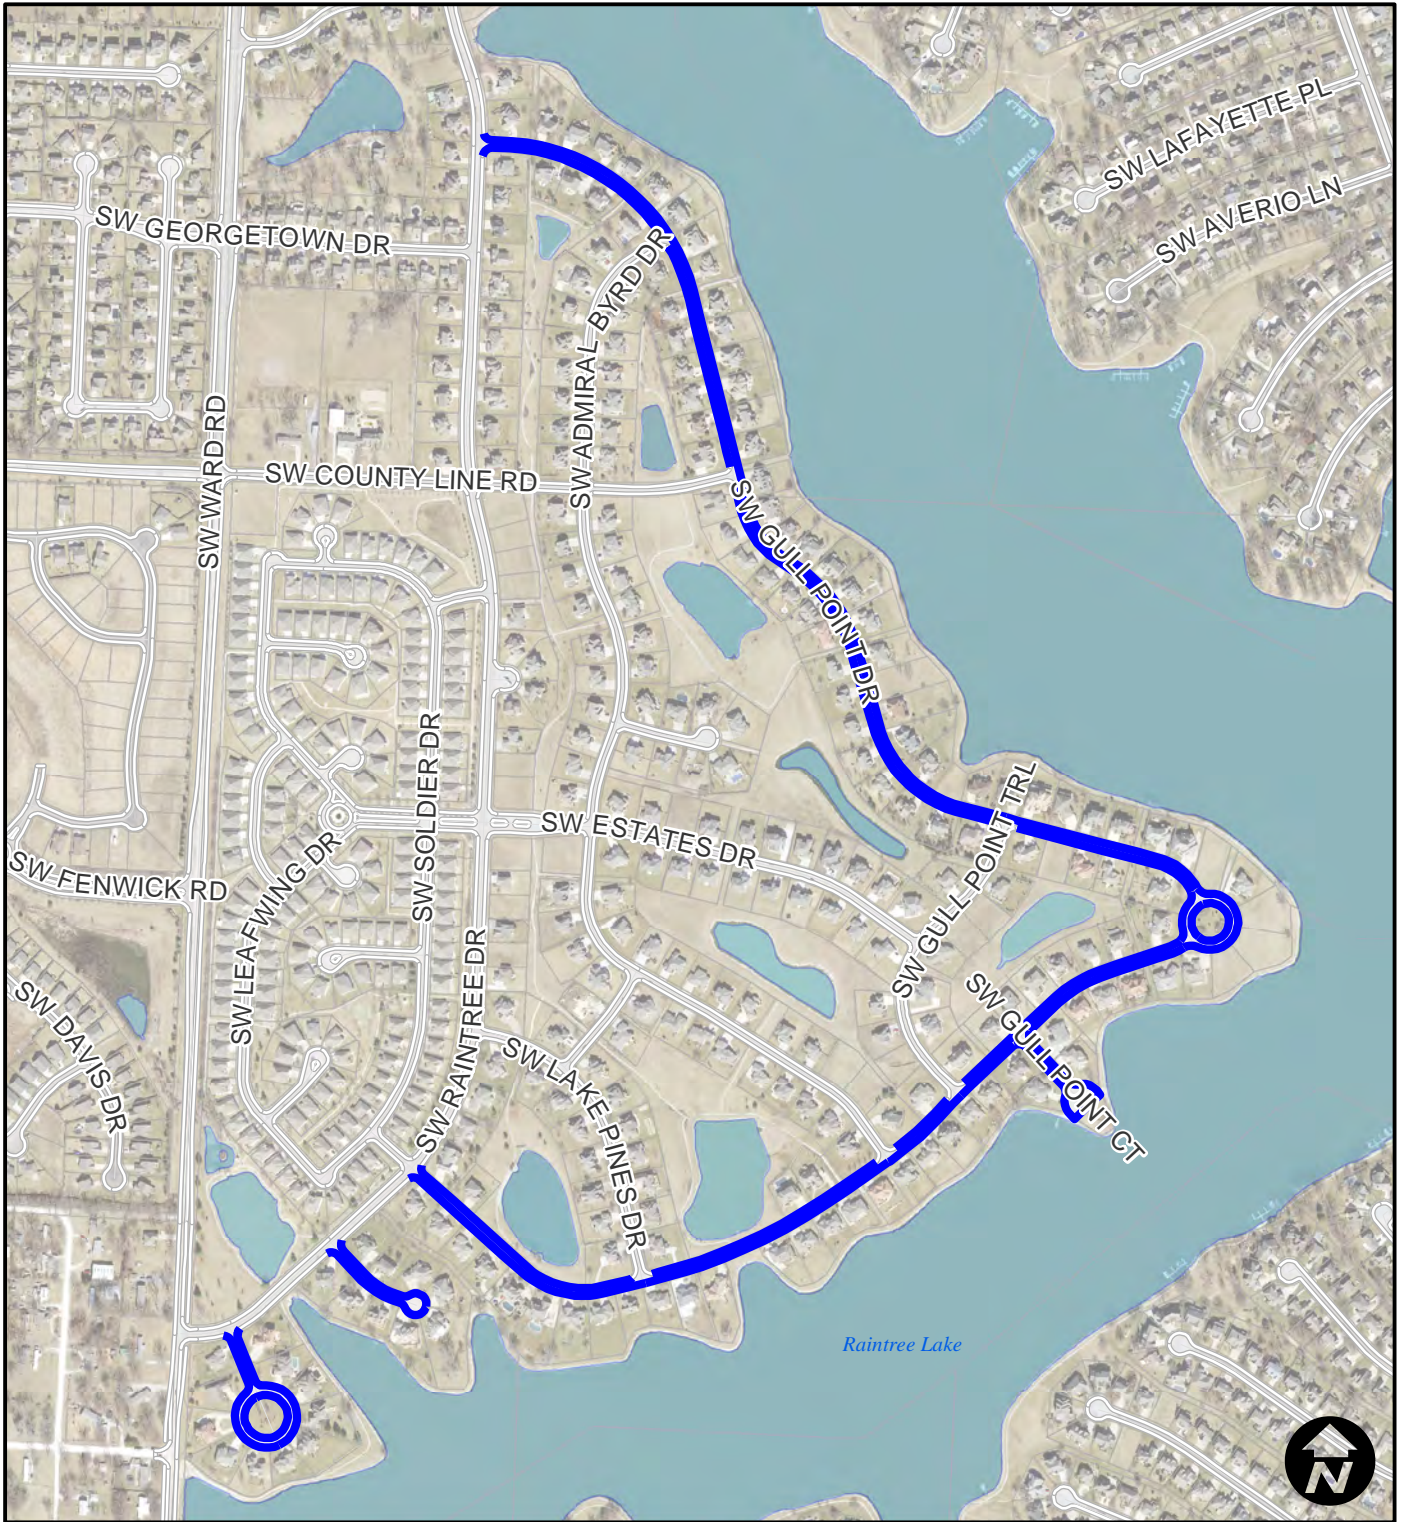

**Area 20 -
Siena at Longview**

Legend

— Micro Surface

City of Lee's Summit Surface Seal 19/20 - Prj. No.324-19/20 (slurry)

**Area 21 -
Brooks Farm**

Legend

— Micro Surface

City of Lee's Summit Surface Seal 19/20 - Prj. No.324-19/20 (slurry)

**Area 22 -
Raintree Village**

Legend

 Micro Surface

**City of Lee's Summit
Surface Seal 19/20 - Prj. No.324-19/20 (slurry)**

**Area 23 -
Napa Valley**

Legend

— Micro Surface

City of Lee's Summit Surface Seal 19/20 - Prj. No.324-19/20 (slurry)

**Area 24 -
Gull Point**

Legend

— Micro Surface

City of Lee's Summit Surface Seal 19/20 - Prj. No.324-19/20 (slurry)

**Area 25 -
Saddlebrook**

Legend

 **Micro Surface**