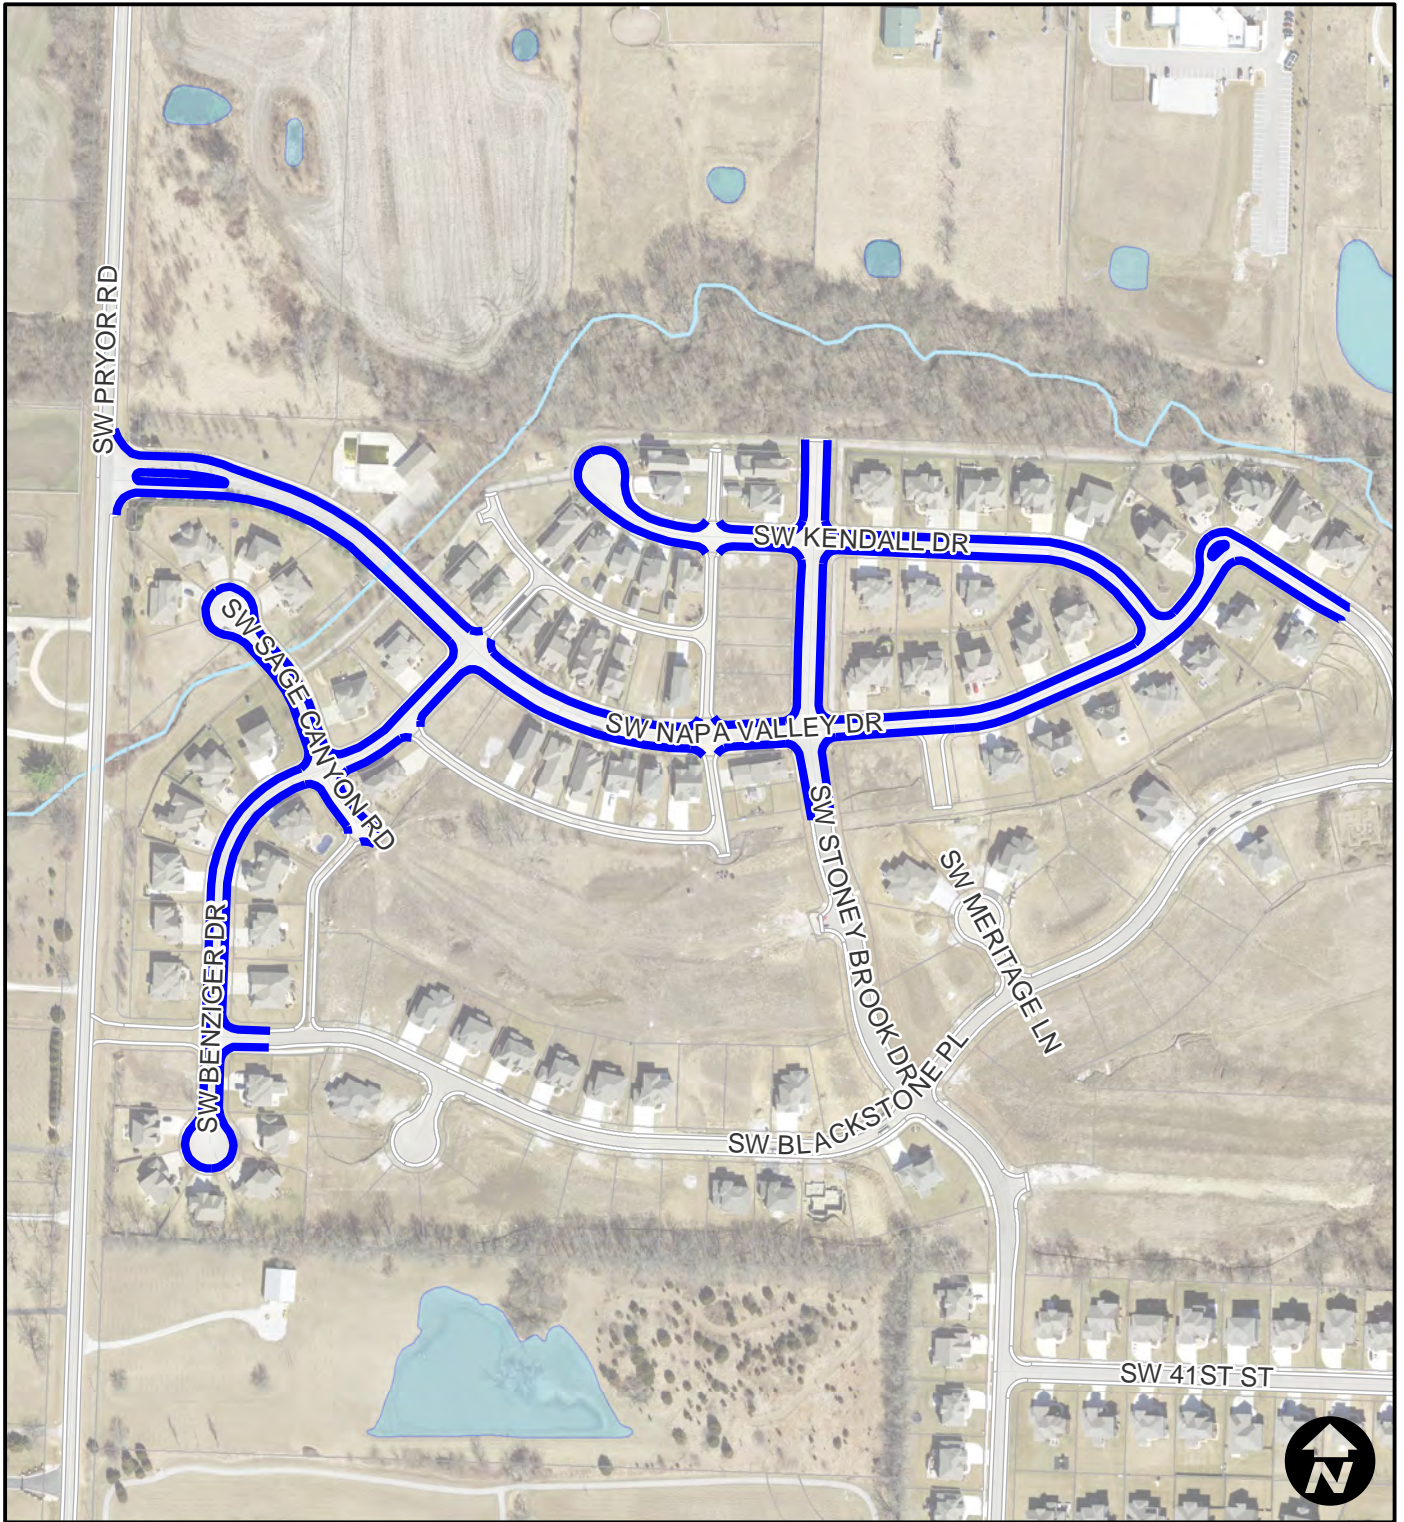

**Area 18 -
Meadows of Winterset**

Legend

 Micro Surface

City of Lee's Summit Surface Seal 19/20 - Prj. No.324-19/20 (slurry)

**Area 19 -
Highland Meadows**

Legend

— Micro Surface

City of Lee's Summit Surface Seal 19/20 - Prj. No.324-19/20 (slurry)

**Area 20 -
Siena at Longview**

Legend

— Micro Surface

City of Lee's Summit Surface Seal 19/20 - Prj. No.324-19/20 (slurry)

**Area 21 -
Brooks Farm**

Legend

— Micro Surface

City of Lee's Summit Surface Seal 19/20 - Prj. No.324-19/20 (slurry)

**Area 22 -
Raintree Village**

Legend

 Micro Surface

**City of Lee's Summit
Surface Seal 19/20 - Prj. No.324-19/20 (slurry)**

**Area 23 -
Napa Valley**

Legend

— Micro Surface

City of Lee's Summit Surface Seal 19/20 - Prj. No.324-19/20 (slurry)

**Area 24 -
Gull Point**

Legend

— Micro Surface

City of Lee's Summit Surface Seal 19/20 - Prj. No.324-19/20 (slurry)

**Area 25 -
Saddlebrook**

Legend

 **Micro Surface**