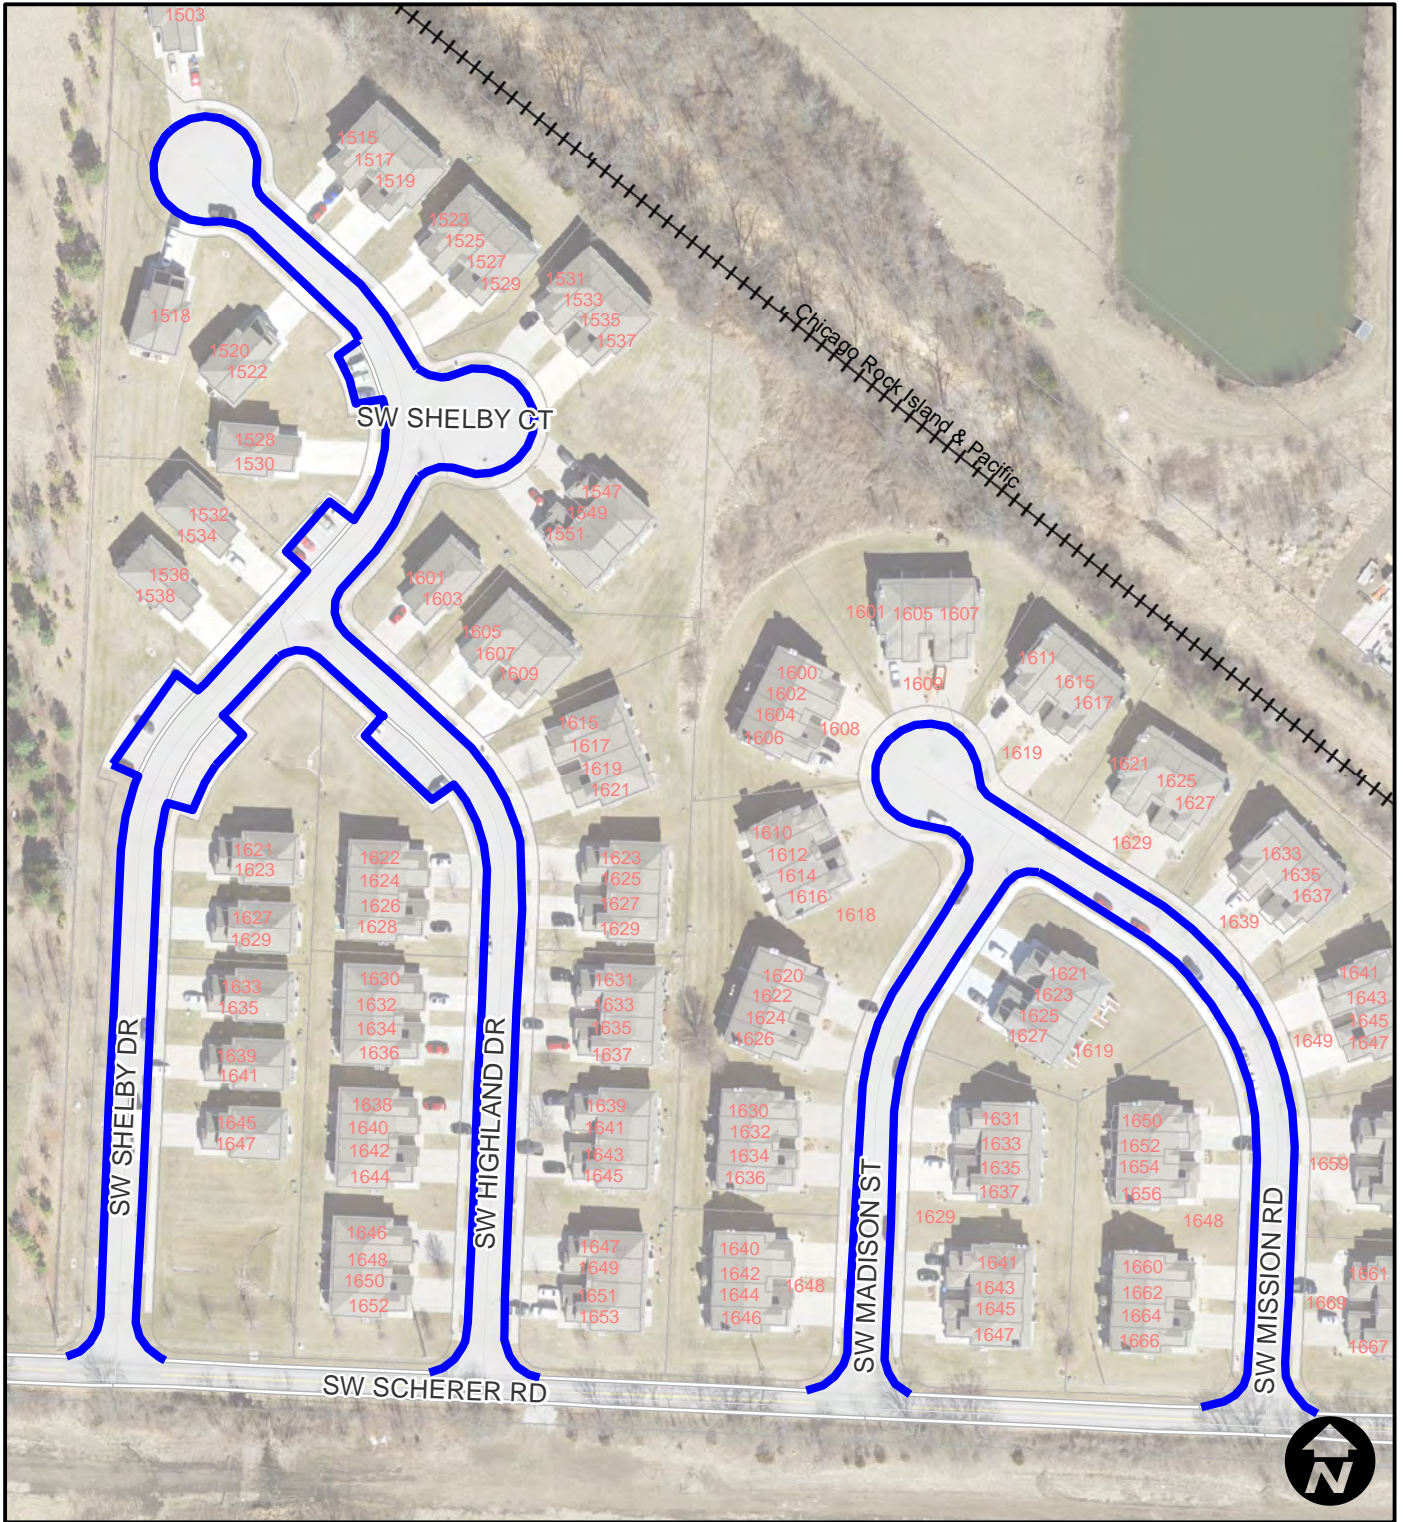

**Area 10 -
Woodland Shores**

Legend

— Micro Surface

City of Lee's Summit Surface Seal 19/20 - Prj. No.324-19/20 (slurry)

**Area 11 -
Preston Meadows**

Legend

 Micro Surface

City of Lee's Summit Surface Seal 19/20 - Prj. No.324-19/20 (slurry)

**Area 12 -
Todd George**

Legend

 Micro Surface

City of Lee's Summit Surface Seal 19/20 - Prj. No.324-19/20 (slurry)

**Area 13 -
Rice Road**

Legend

 Micro Surface

City of Lee's Summit Surface Seal 19/20 - Prj. No.324-19/20 (slurry)

**Area 14 -
5th Street**

Legend

— Micro Surface

City of Lee's Summit Surface Seal 19/20 - Prj. No.324-19/20 (slurry)

**Area 15 -
Broadway/Century**

Legend

— Micro Surface

City of Lee's Summit Surface Seal 19/20 - Prj. No.324-19/20 (slurry)

**Area 16 -
Scherer Ridge**

Legend

— Micro Surface

City of Lee's Summit Surface Seal 19/20 - Prj. No.324-19/20 (slurry)

**Area 17 -
Cedar Creek**

Legend

— Micro Surface

City of Lee's Summit Surface Seal 19/20 - Prj. No.324-19/20 (slurry)