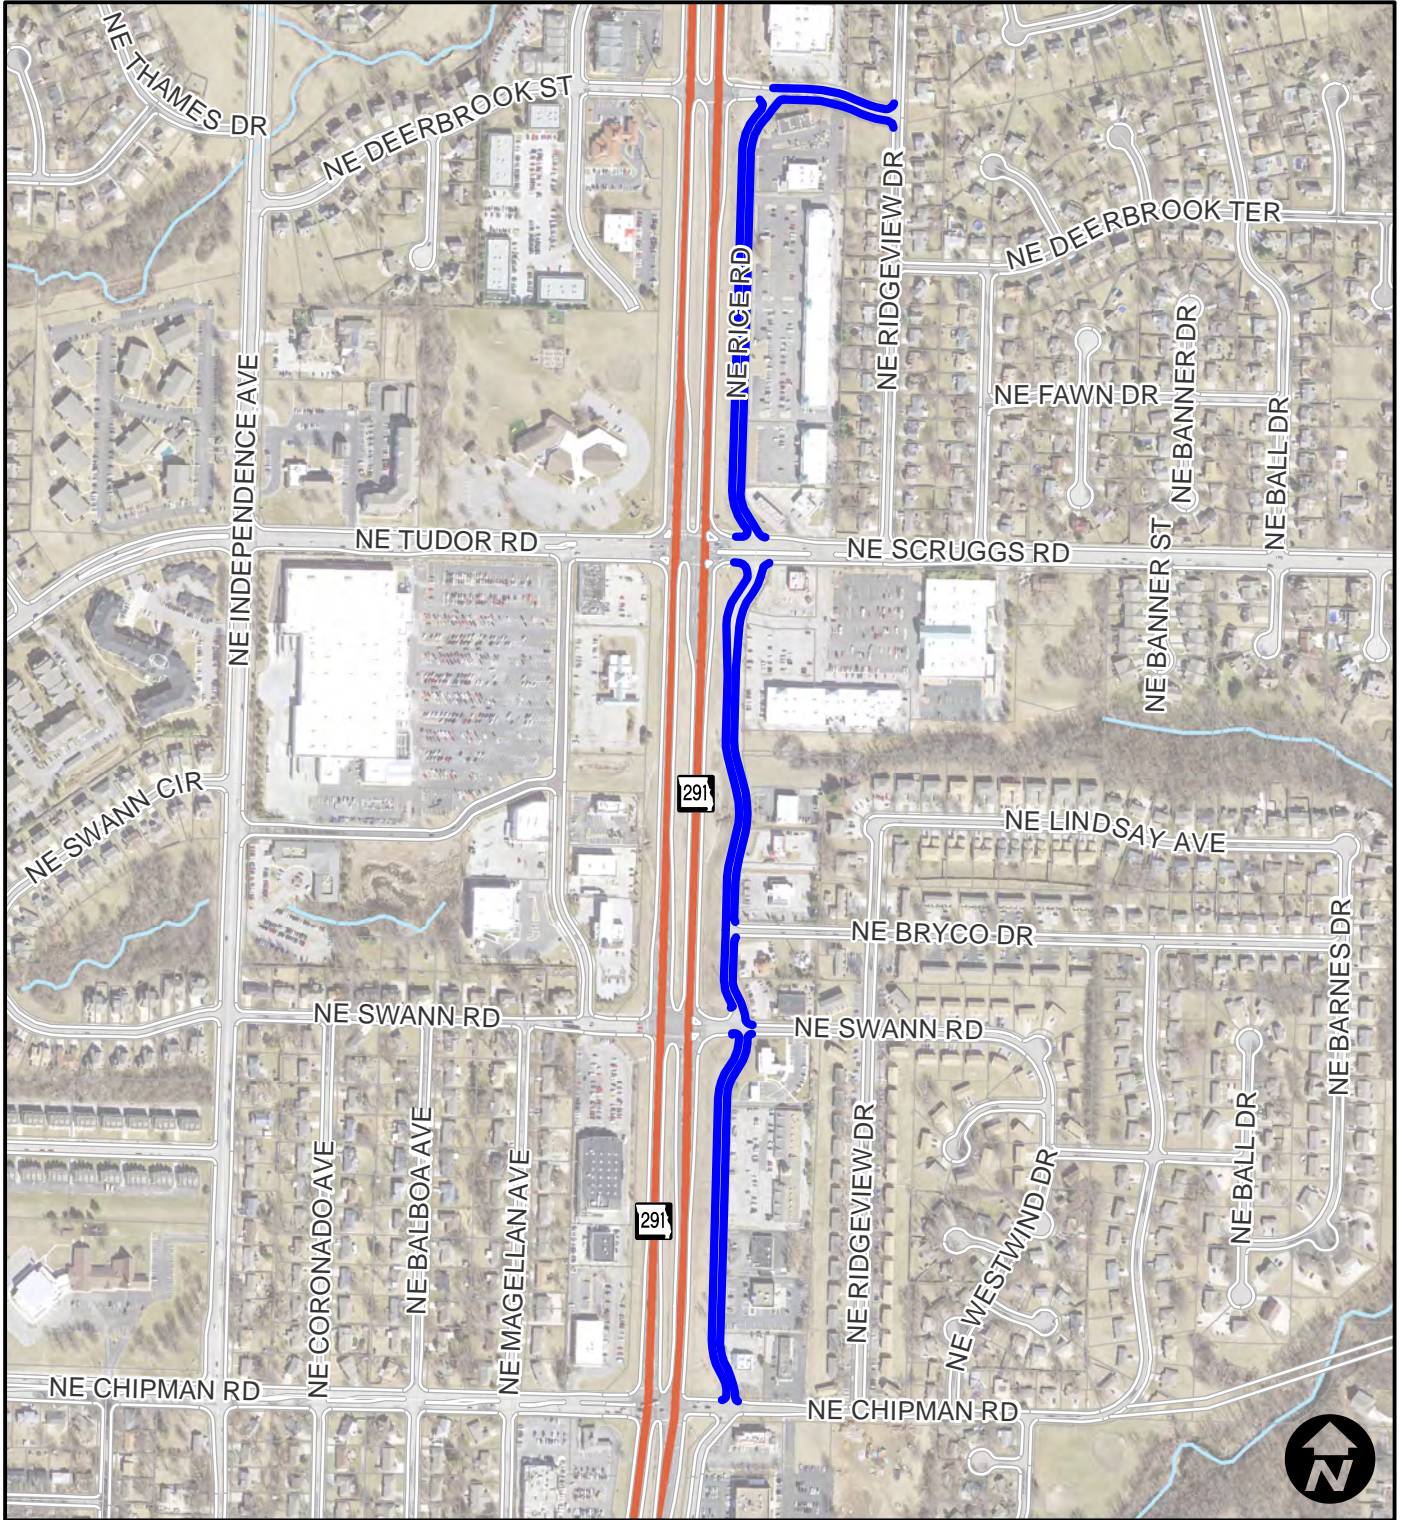

**Area 8 -
Savannah Ridge**

Legend

— Micro Surface

City of Lee's Summit Surface Seal 19/20 - Prj. No.324-19/20 (slurry)

**Area 9 -
CLY-MAR Gardens**

Legend

 Micro Surface

**City of Lee's Summit
Surface Seal 19/20 - Prj. No.324-19/20 (slurry)**

**Area 10 -
Woodland Shores**

Legend

— Micro Surface

City of Lee's Summit Surface Seal 19/20 - Prj. No.324-19/20 (slurry)

**Area 11 -
Preston Meadows**

Legend

 Micro Surface

City of Lee's Summit Surface Seal 19/20 - Prj. No.324-19/20 (slurry)

**Area 12 -
Todd George**

Legend

 Micro Surface

City of Lee's Summit Surface Seal 19/20 - Prj. No.324-19/20 (slurry)

**Area 13 -
Rice Road**

Legend

 Micro Surface

City of Lee's Summit Surface Seal 19/20 - Prj. No.324-19/20 (slurry)

**Area 14 -
5th Street**

Legend

— Micro Surface

City of Lee's Summit Surface Seal 19/20 - Prj. No.324-19/20 (slurry)

**Area 15 -
Broadway/Century**

Legend

— Micro Surface

City of Lee's Summit Surface Seal 19/20 - Prj. No.324-19/20 (slurry)