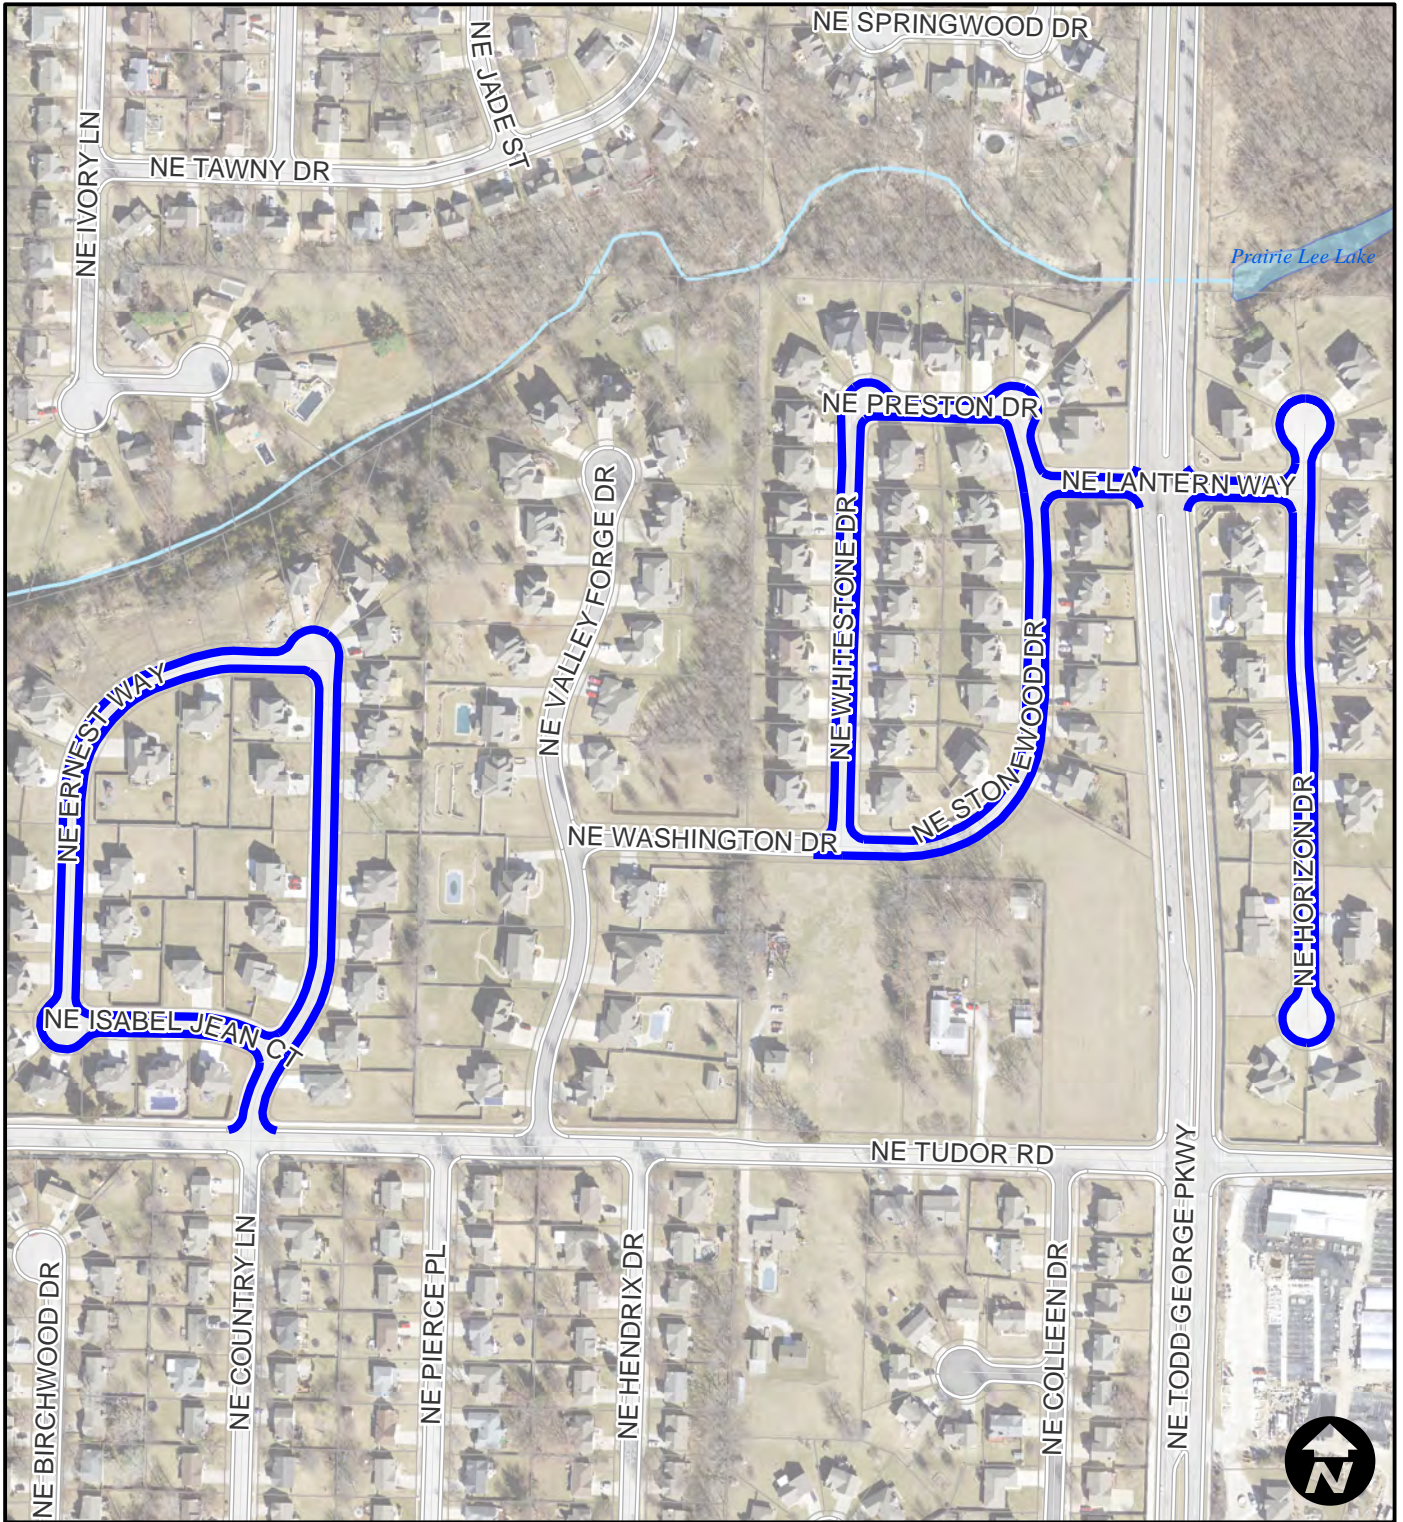

**Area 6 -
Enclace**

Legend

— Micro Surface

City of Lee's Summit
Surface Seal 19/20 - Prj. No.324-19/20 (slurry)

Area 7 -
Lake Ridge Meadows

Legend

— Micro Surface

**City of Lee's Summit
Surface Seal 19/20 - Prj. No.324-19/20 (slurry)**

**Area 8 -
Savannah Ridge**

Legend

— Micro Surface

City of Lee's Summit Surface Seal 19/20 - Prj. No.324-19/20 (slurry)

**Area 9 -
CLY-MAR Gardens**

Legend

 Micro Surface

**City of Lee's Summit
Surface Seal 19/20 - Prj. No.324-19/20 (slurry)**

**Area 10 -
Woodland Shores**

Legend

— Micro Surface

City of Lee's Summit Surface Seal 19/20 - Prj. No.324-19/20 (slurry)

**Area 11 -
Preston Meadows**

Legend

 Micro Surface

City of Lee's Summit Surface Seal 19/20 - Prj. No.324-19/20 (slurry)

**Area 12 -
Todd George**

Legend

 Micro Surface

City of Lee's Summit Surface Seal 19/20 - Prj. No.324-19/20 (slurry)

**Area 13 -
Rice Road**

Legend

 Micro Surface

City of Lee's Summit Surface Seal 19/20 - Prj. No.324-19/20 (slurry)