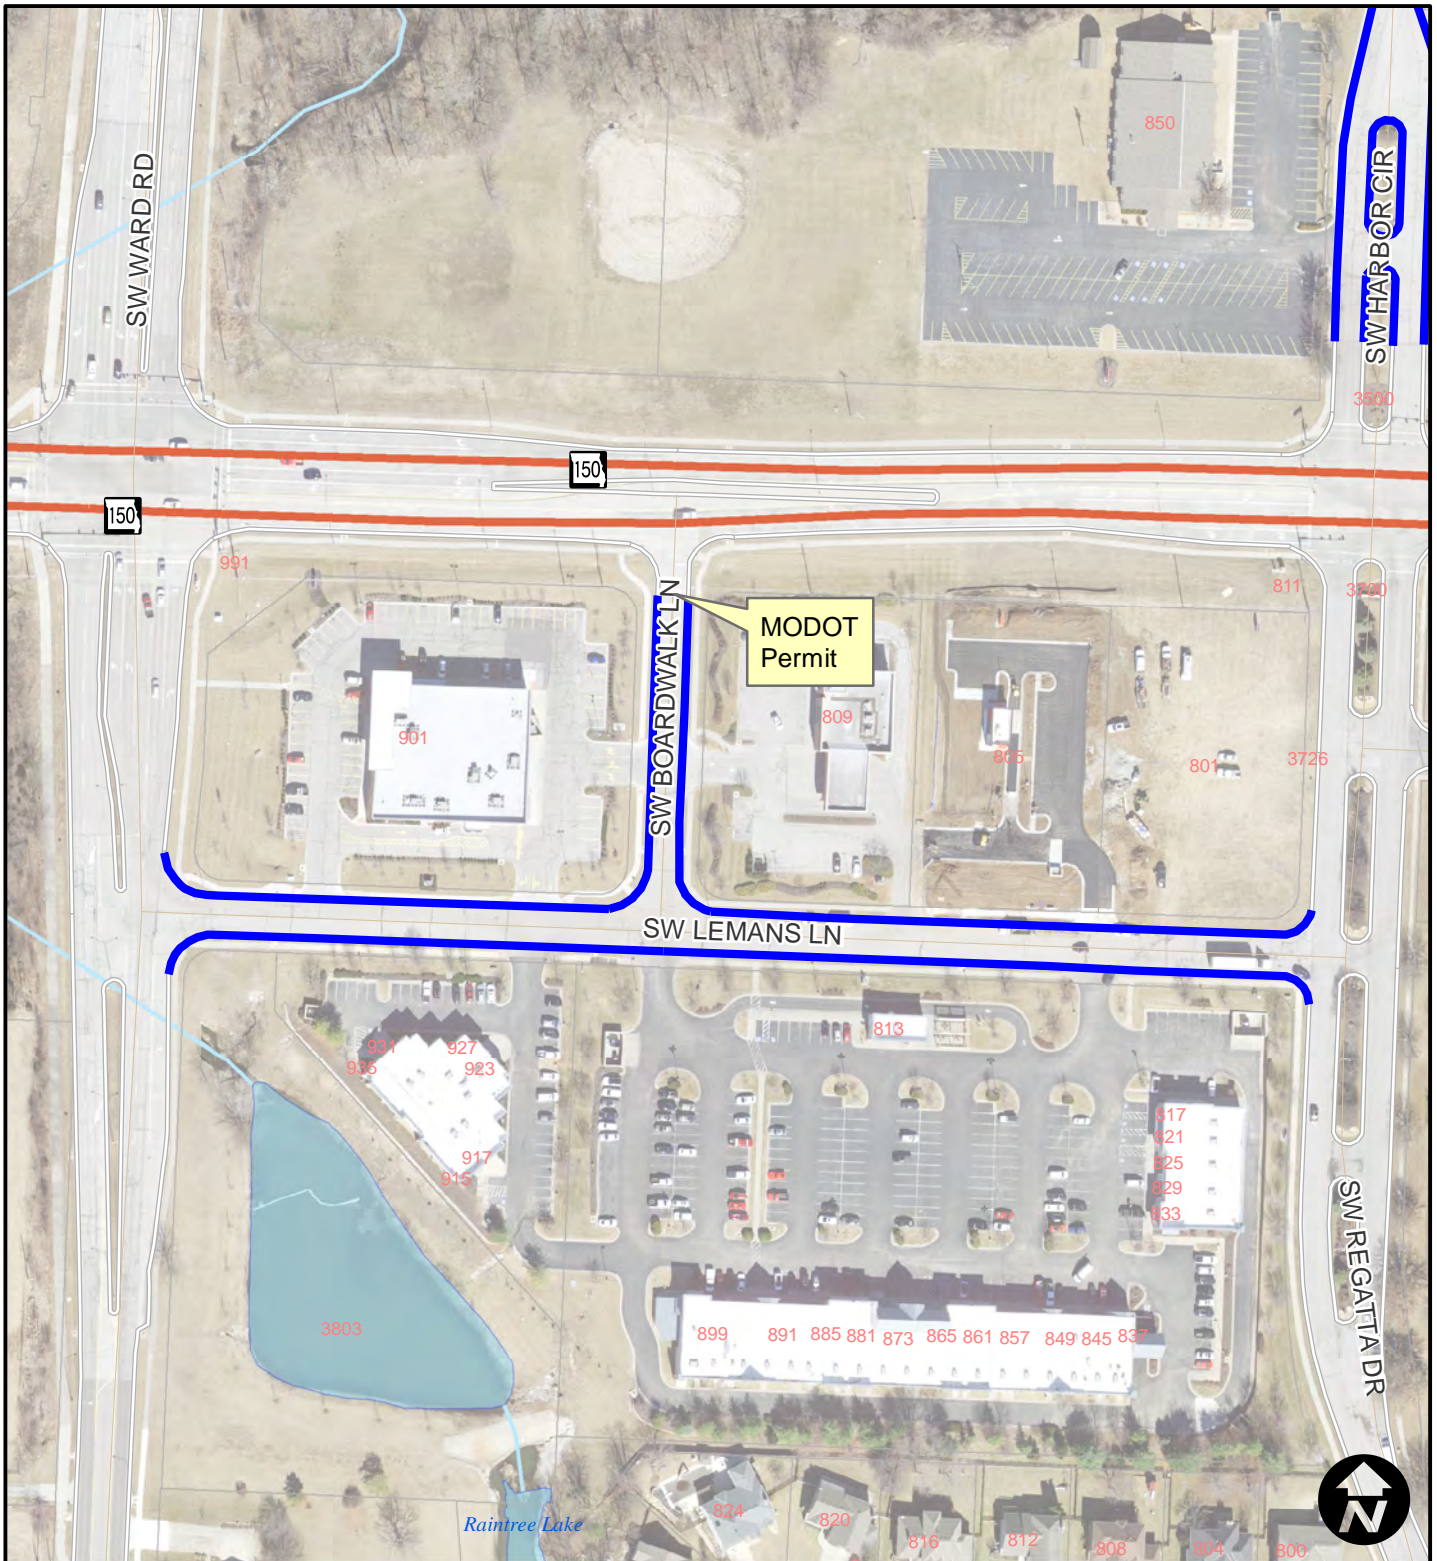

**Area 20 -
Siena at Longview**

Legend

— Micro Surface

City of Lee's Summit Surface Seal 19/20 - Prj. No.324-19/20 (slurry)

**Area 21 -
Brooks Farm**

Legend

— Micro Surface

City of Lee's Summit Surface Seal 19/20 - Prj. No.324-19/20 (slurry)

**Area 22 -
Raintree Village**

Legend

 Micro Surface

**City of Lee's Summit
Surface Seal 19/20 - Prj. No.324-19/20 (slurry)**

**Area 23 -
Napa Valley**

Legend

— Micro Surface

City of Lee's Summit Surface Seal 19/20 - Prj. No.324-19/20 (slurry)