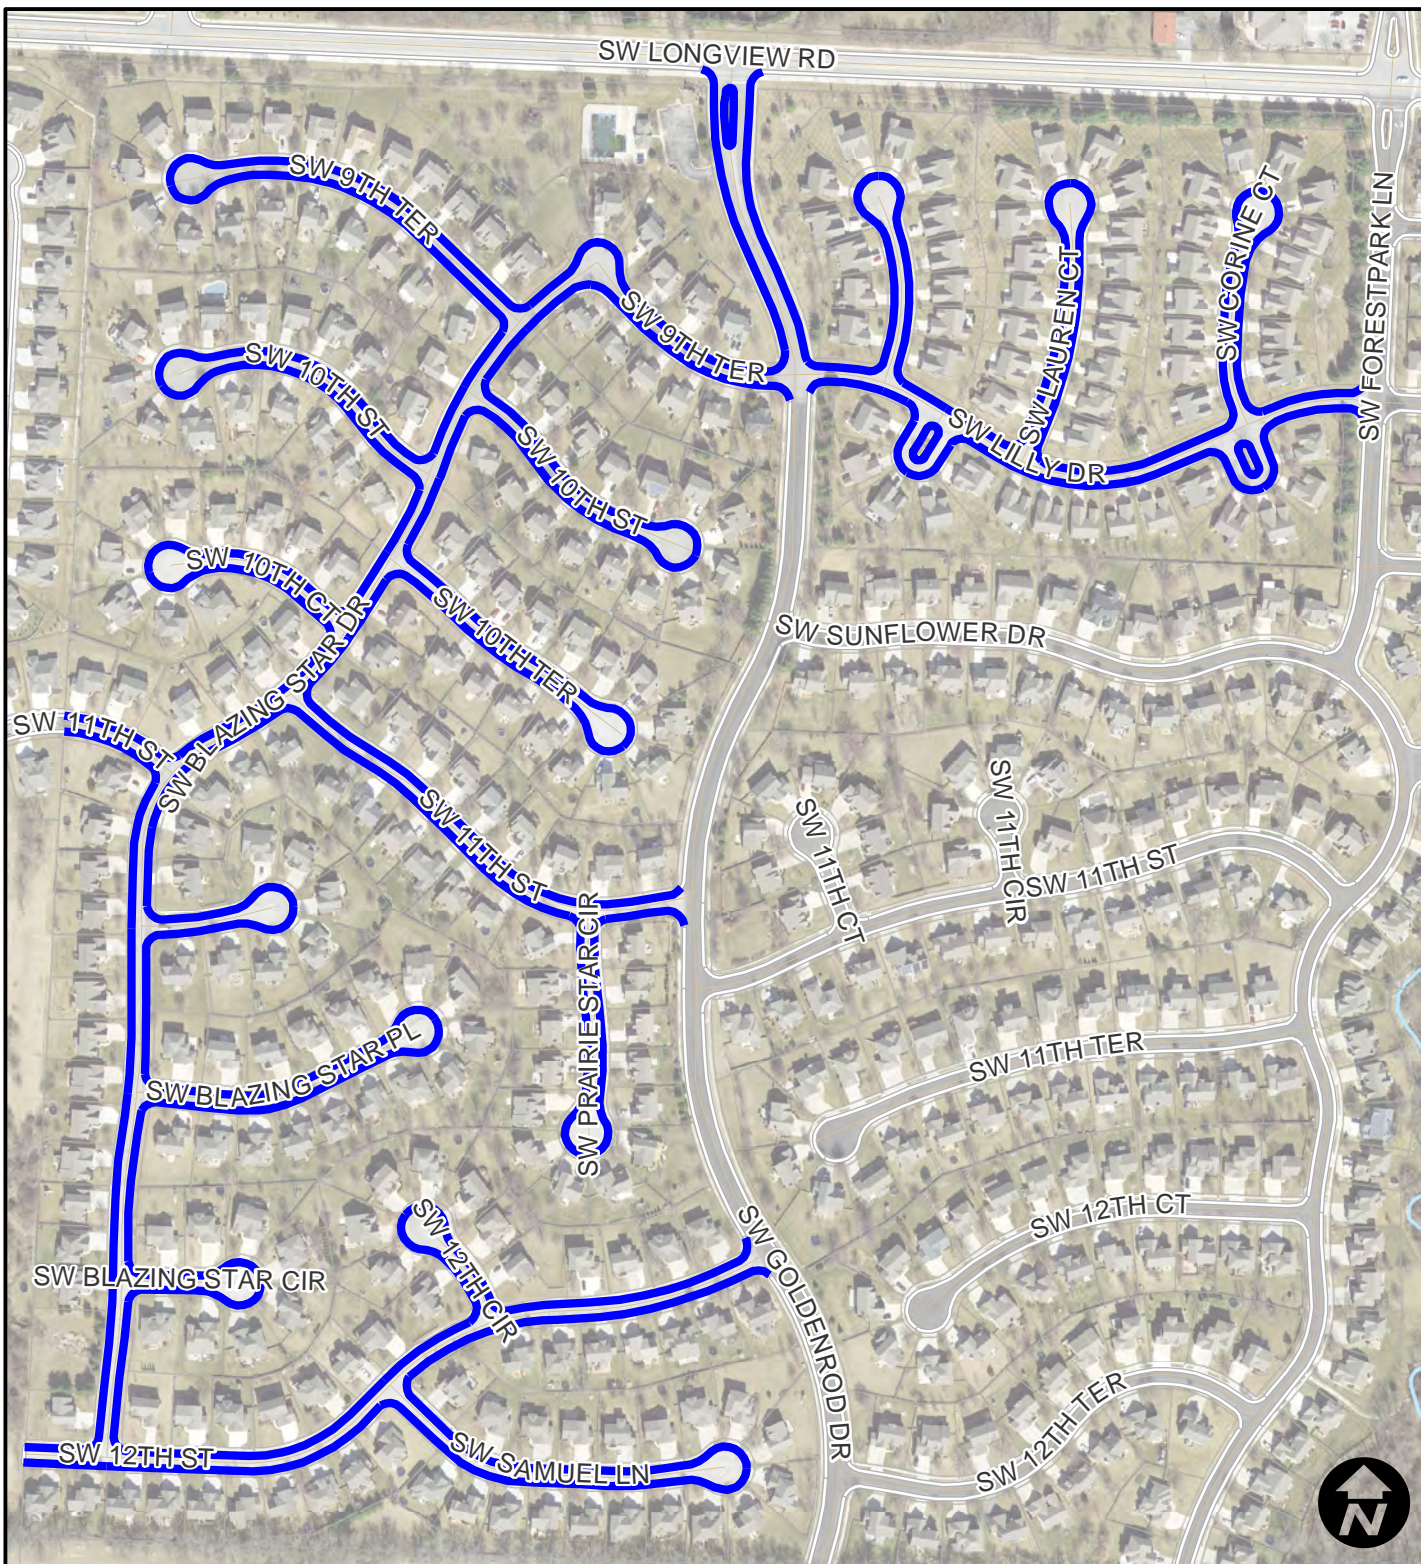

**Area 16 -
Scherer Ridge**

Legend

— Micro Surface

City of Lee's Summit Surface Seal 19/20 - Prj. No.324-19/20 (slurry)

**Area 17 -
Cedar Creek**

Legend

— Micro Surface

City of Lee's Summit Surface Seal 19/20 - Prj. No.324-19/20 (slurry)

**Area 18 -
Meadows of Winterset**

Legend

 Micro Surface

City of Lee's Summit Surface Seal 19/20 - Prj. No.324-19/20 (slurry)

**Area 19 -
Highland Meadows**

Legend

— Micro Surface

City of Lee's Summit Surface Seal 19/20 - Prj. No.324-19/20 (slurry)

**Area 20 -
Siena at Longview**

Legend

— Micro Surface

City of Lee's Summit Surface Seal 19/20 - Prj. No.324-19/20 (slurry)

**Area 21 -
Brooks Farm**

Legend

— Micro Surface

City of Lee's Summit Surface Seal 19/20 - Prj. No.324-19/20 (slurry)

**Area 24 -
Gull Point**

Legend

— Micro Surface

City of Lee's Summit Surface Seal 19/20 - Prj. No.324-19/20 (slurry)

**Area 25 -
Saddlebrook**

Legend

 **Micro Surface**