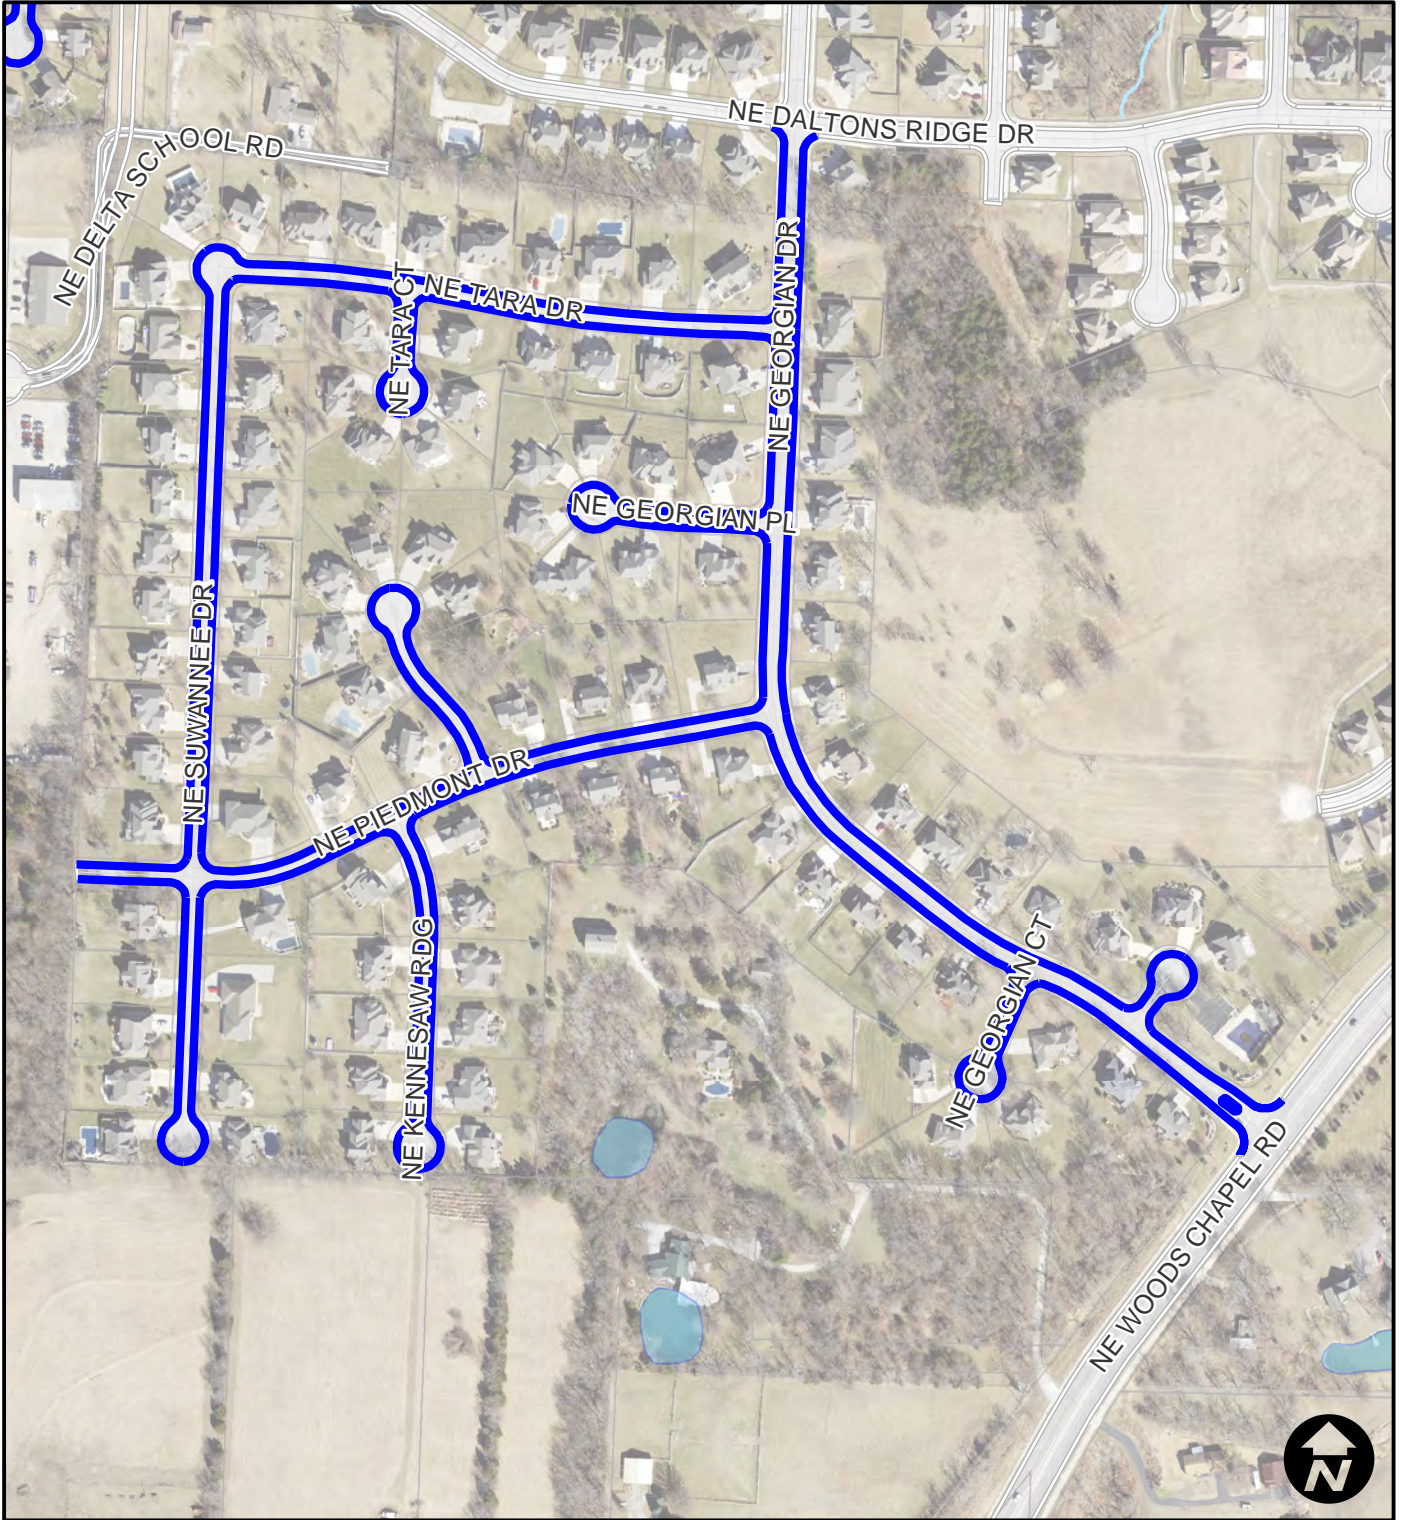

City of Lee's Summit Surface Seal 19/20 - Prj. No.324-19/20 (slurry)

**Area 3 -
Lake LS**

Legend
— Micro Surface

City of Lee's Summit Surface Seal 19/20 - Prj. No.324-19/20 (slurry)

**Area 4 -
Fairfield Woods**

Legend

— Micro Surface

City of Lee's Summit Surface Seal 19/20 - Prj. No.324-19/20 (slurry)

**Area 5 -
Villas of Woods Chapel**

Legend

 Micro Surface

City of Lee's Summit Surface Seal 19/20 - Prj. No.324-19/20 (slurry)

**Area 6 -
Enclace**

Legend

— Micro Surface

City of Lee's Summit
Surface Seal 19/20 - Prj. No.324-19/20 (slurry)

Area 7 -
Lake Ridge Meadows

Legend

— Micro Surface

**City of Lee's Summit
Surface Seal 19/20 - Prj. No.324-19/20 (slurry)**

**Area 8 -
Savannah Ridge**

Legend

— Micro Surface

City of Lee's Summit Surface Seal 19/20 - Prj. No.324-19/20 (slurry)

**Area 9 -
CLY-MAR Gardens**

Legend

 Micro Surface

**City of Lee's Summit
Surface Seal 19/20 - Prj. No.324-19/20 (slurry)**