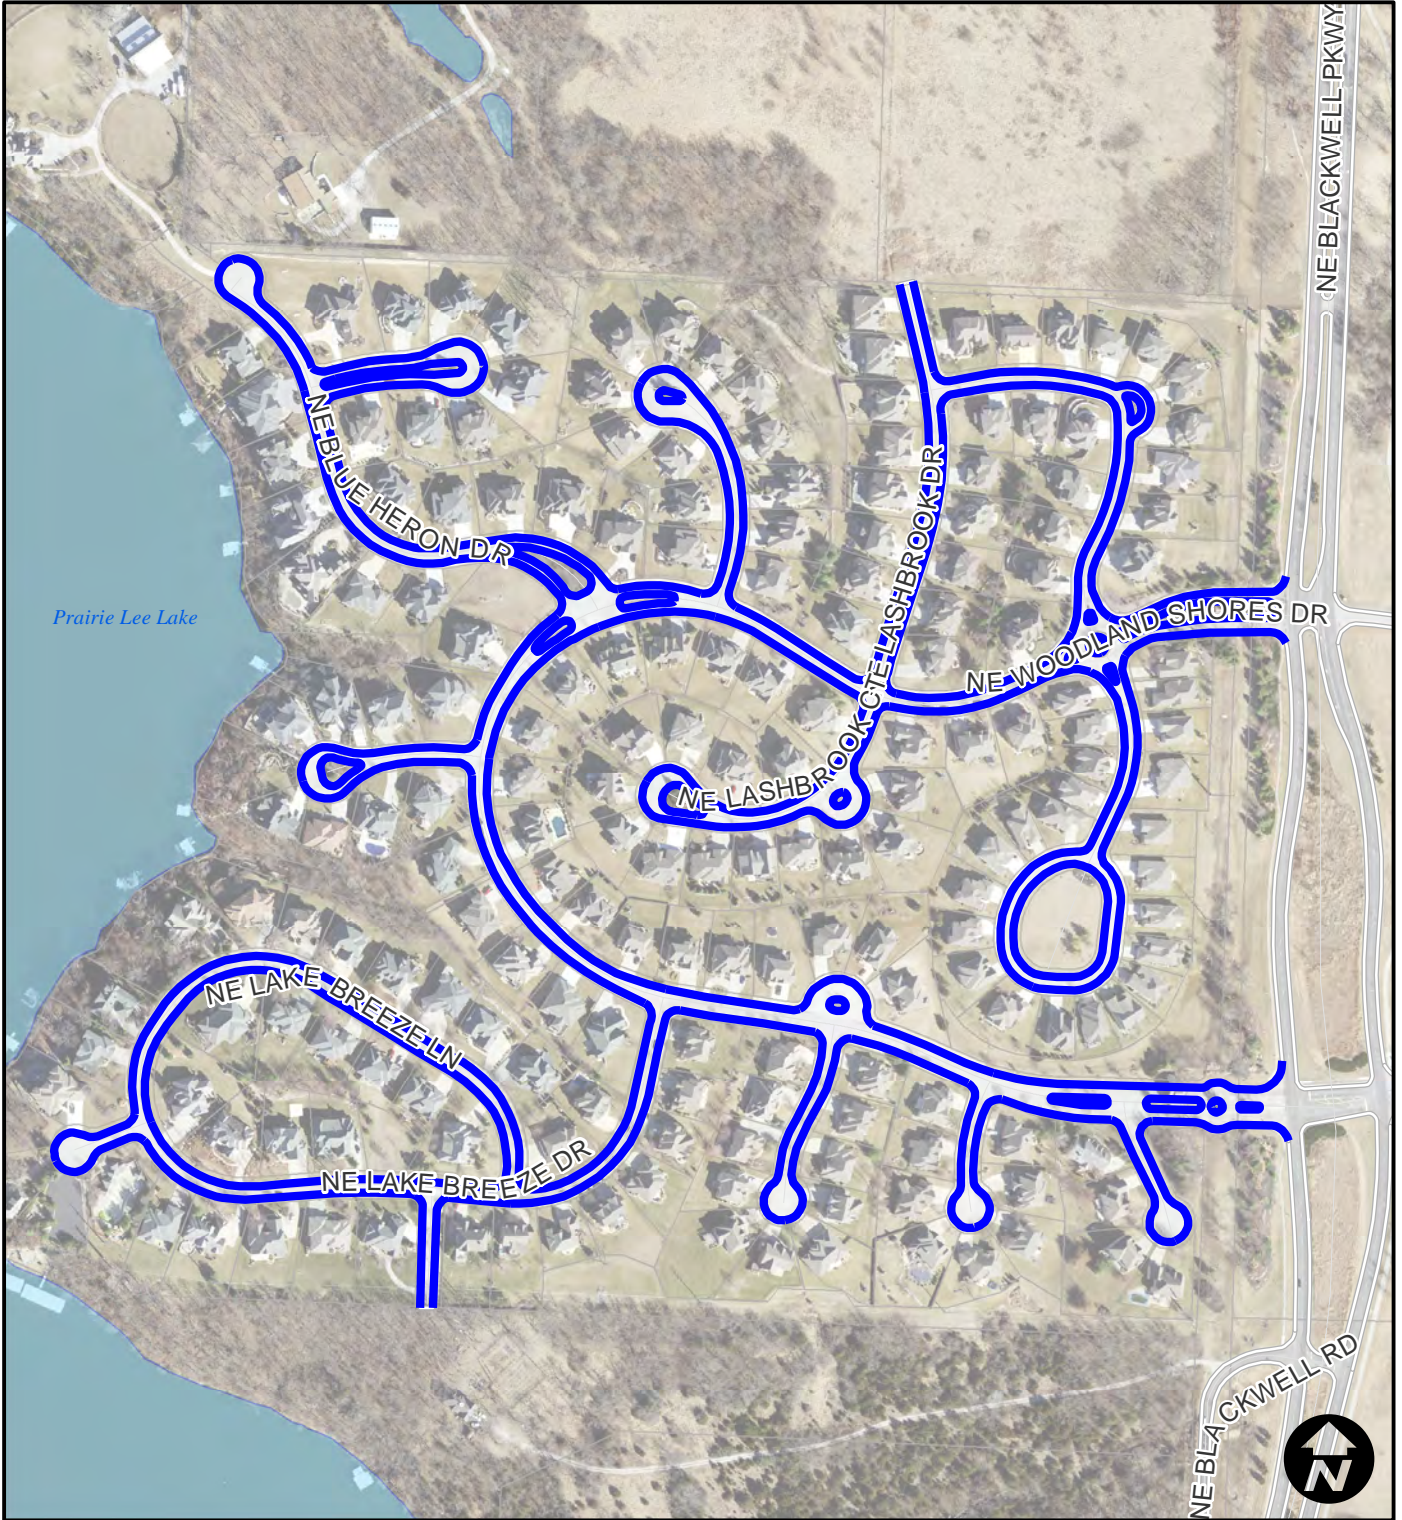

**Area 8 -
Savannah Ridge**

Legend

— Micro Surface

City of Lee's Summit Surface Seal 19/20 - Prj. No.324-19/20 (slurry)

**Area 9 -
CLY-MAR Gardens**

Legend

 Micro Surface

**City of Lee's Summit
Surface Seal 19/20 - Prj. No.324-19/20 (slurry)**

**Area 10 -
Woodland Shores**

Legend

— Micro Surface

City of Lee's Summit Surface Seal 19/20 - Prj. No.324-19/20 (slurry)

**Area 11 -
Preston Meadows**

Legend

 Micro Surface

City of Lee's Summit Surface Seal 19/20 - Prj. No.324-19/20 (slurry)

**Area 12 -
Todd George**

Legend

 Micro Surface

City of Lee's Summit Surface Seal 19/20 - Prj. No.324-19/20 (slurry)

**Area 13 -
Rice Road**

Legend

 Micro Surface

City of Lee's Summit Surface Seal 19/20 - Prj. No.324-19/20 (slurry)

**Area 24 -
Gull Point**

Legend

— Micro Surface

City of Lee's Summit Surface Seal 19/20 - Prj. No.324-19/20 (slurry)

**Area 25 -
Saddlebrook**

Legend

 **Micro Surface**