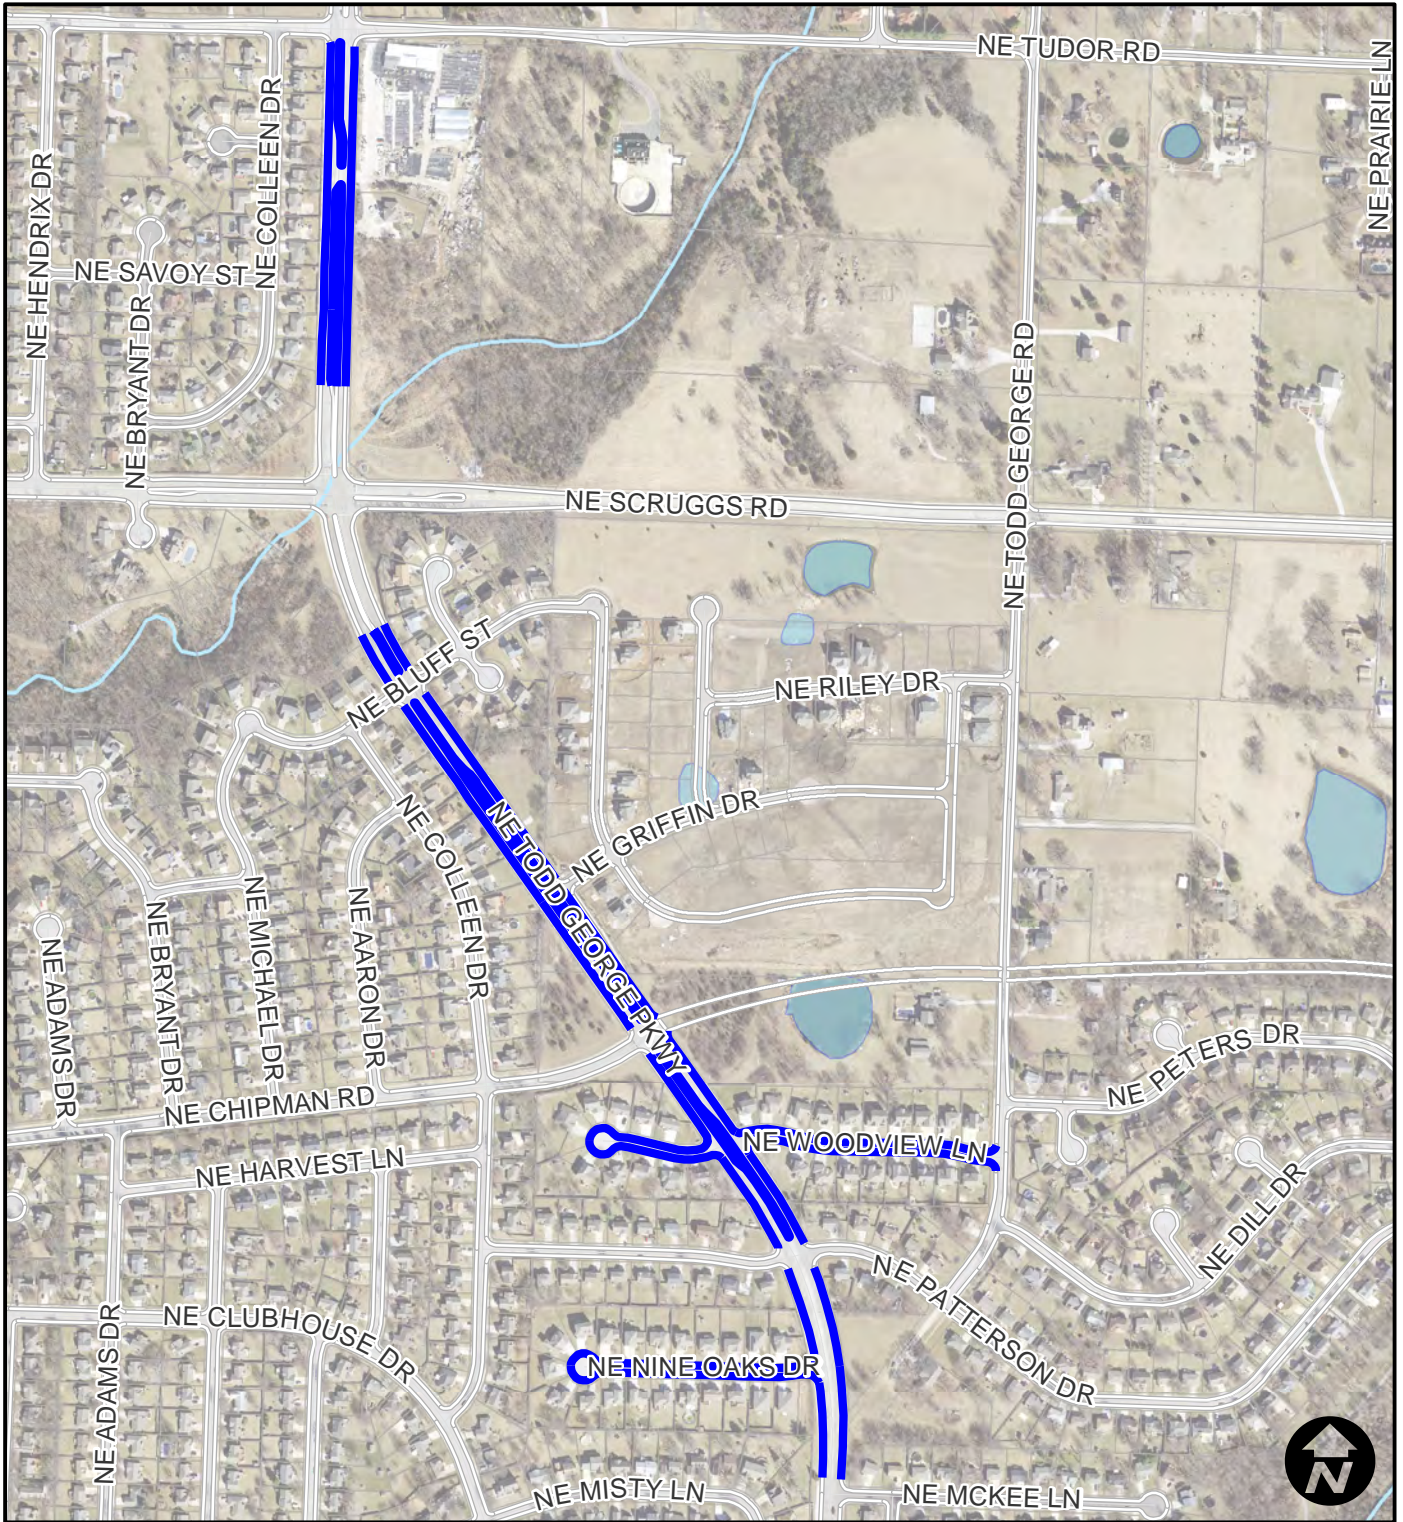

**Area 8 -
Savannah Ridge**

Legend

— Micro Surface

City of Lee's Summit Surface Seal 19/20 - Prj. No.324-19/20 (slurry)

**Area 9 -
CLY-MAR Gardens**

Legend

 Micro Surface

**City of Lee's Summit
Surface Seal 19/20 - Prj. No.324-19/20 (slurry)**

**Area 10 -
Woodland Shores**

Legend

— Micro Surface

City of Lee's Summit Surface Seal 19/20 - Prj. No.324-19/20 (slurry)

**Area 11 -
Preston Meadows**

Legend

 Micro Surface

City of Lee's Summit Surface Seal 19/20 - Prj. No.324-19/20 (slurry)

**Area 12 -
Todd George**

Legend

 Micro Surface

City of Lee's Summit Surface Seal 19/20 - Prj. No.324-19/20 (slurry)

**Area 13 -
Rice Road**

Legend

 Micro Surface

City of Lee's Summit Surface Seal 19/20 - Prj. No.324-19/20 (slurry)

**Area 14 -
5th Street**

Legend

— Micro Surface

City of Lee's Summit Surface Seal 19/20 - Prj. No.324-19/20 (slurry)

**Area 15 -
Broadway/Century**

Legend

— Micro Surface

City of Lee's Summit Surface Seal 19/20 - Prj. No.324-19/20 (slurry)