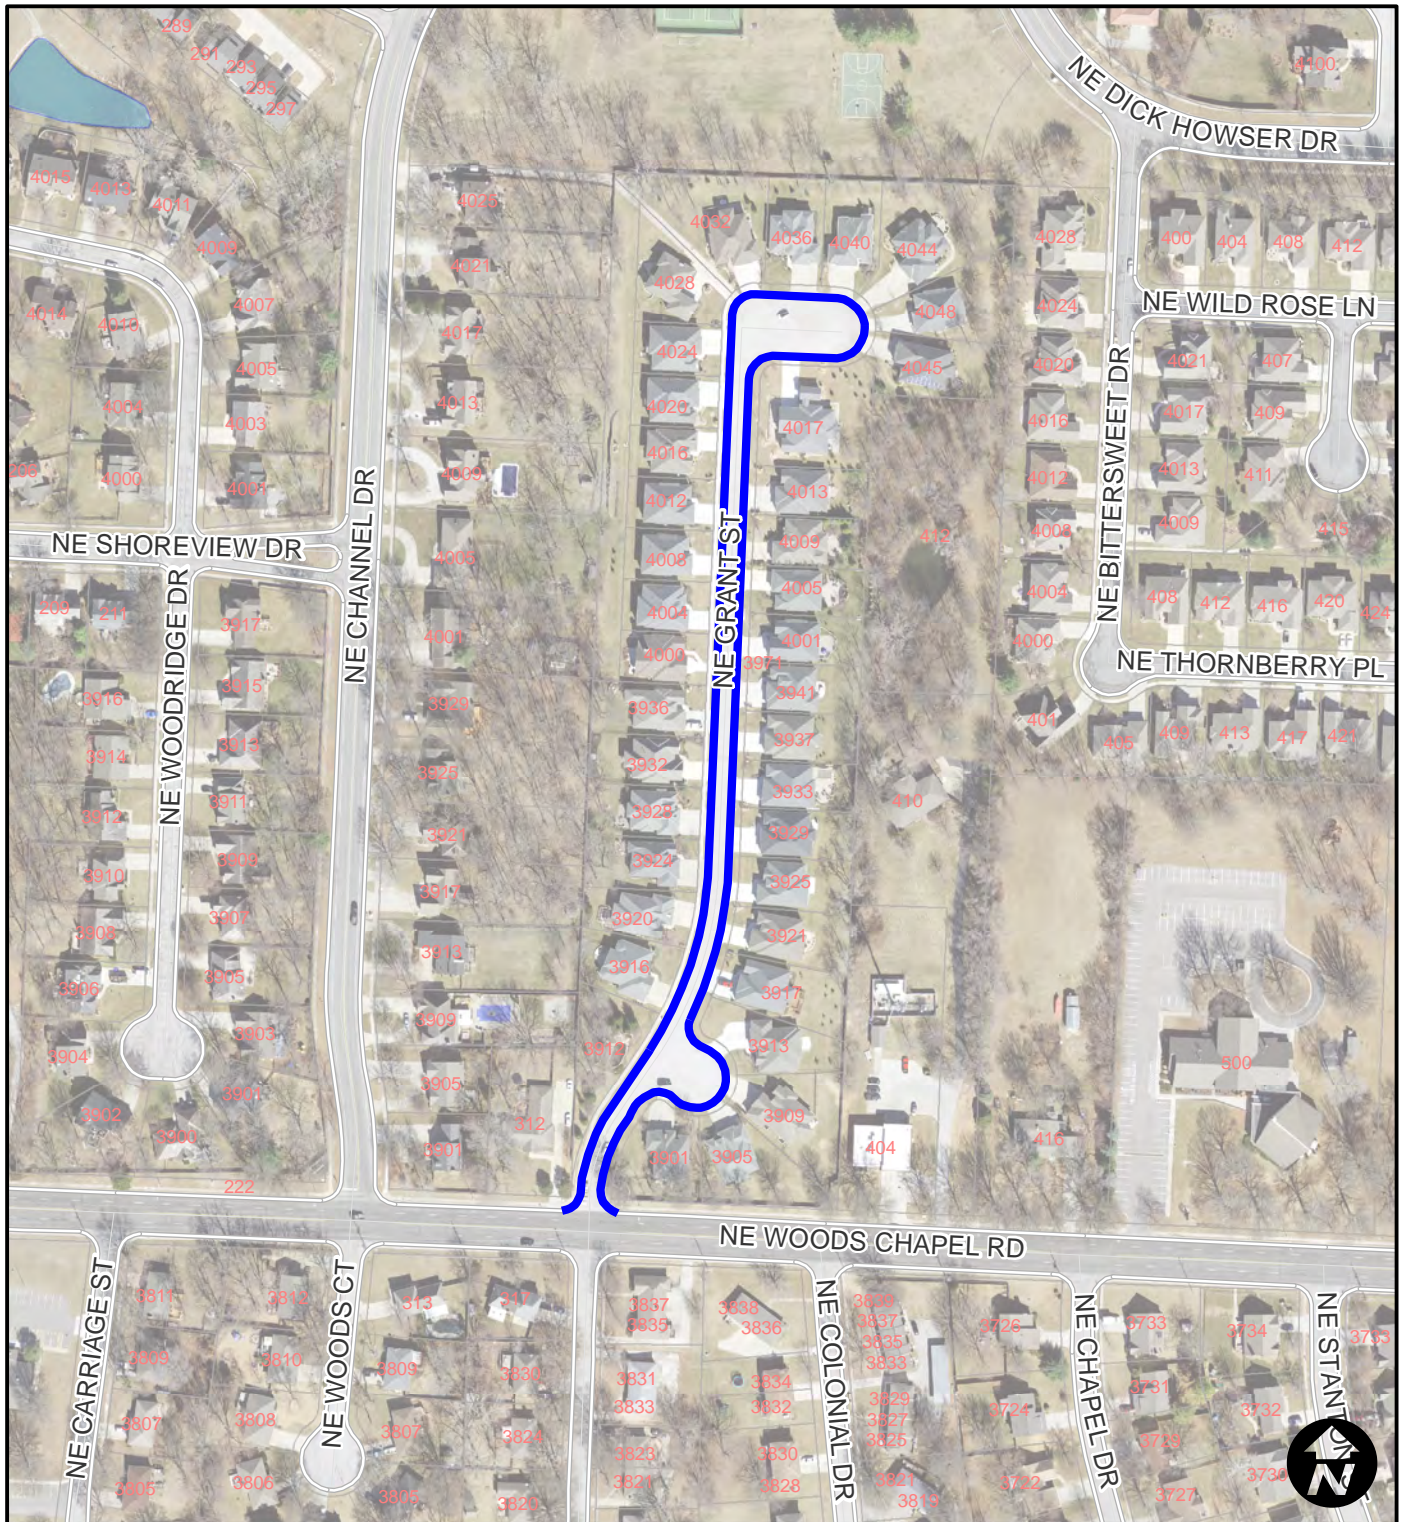

City of Lee's Summit Surface Seal 19/20 - Prj. No.324-19/20 (slurry)

Summary

Legend
— Micro Surface

**City of Lee's Summit
Surface Seal 19/20 - Prj. No.324-19/20 (slurry)**

**Area 2 -
Ash Grove**

Legend

— Micro Surface

City of Lee's Summit Surface Seal 19/20 - Prj. No.324-19/20 (slurry)

**Area 3 -
Lake LS**

Legend
— Micro Surface

City of Lee's Summit Surface Seal 19/20 - Prj. No.324-19/20 (slurry)

**Area 4 -
Fairfield Woods**

Legend

— Micro Surface

City of Lee's Summit Surface Seal 19/20 - Prj. No.324-19/20 (slurry)

**Area 5 -
Villas of Woods Chapel**

Legend

 Micro Surface

City of Lee's Summit Surface Seal 19/20 - Prj. No.324-19/20 (slurry)

**Area 24 -
Gull Point**

Legend

— Micro Surface

City of Lee's Summit Surface Seal 19/20 - Prj. No.324-19/20 (slurry)

**Area 25 -
Saddlebrook**

Legend

 **Micro Surface**