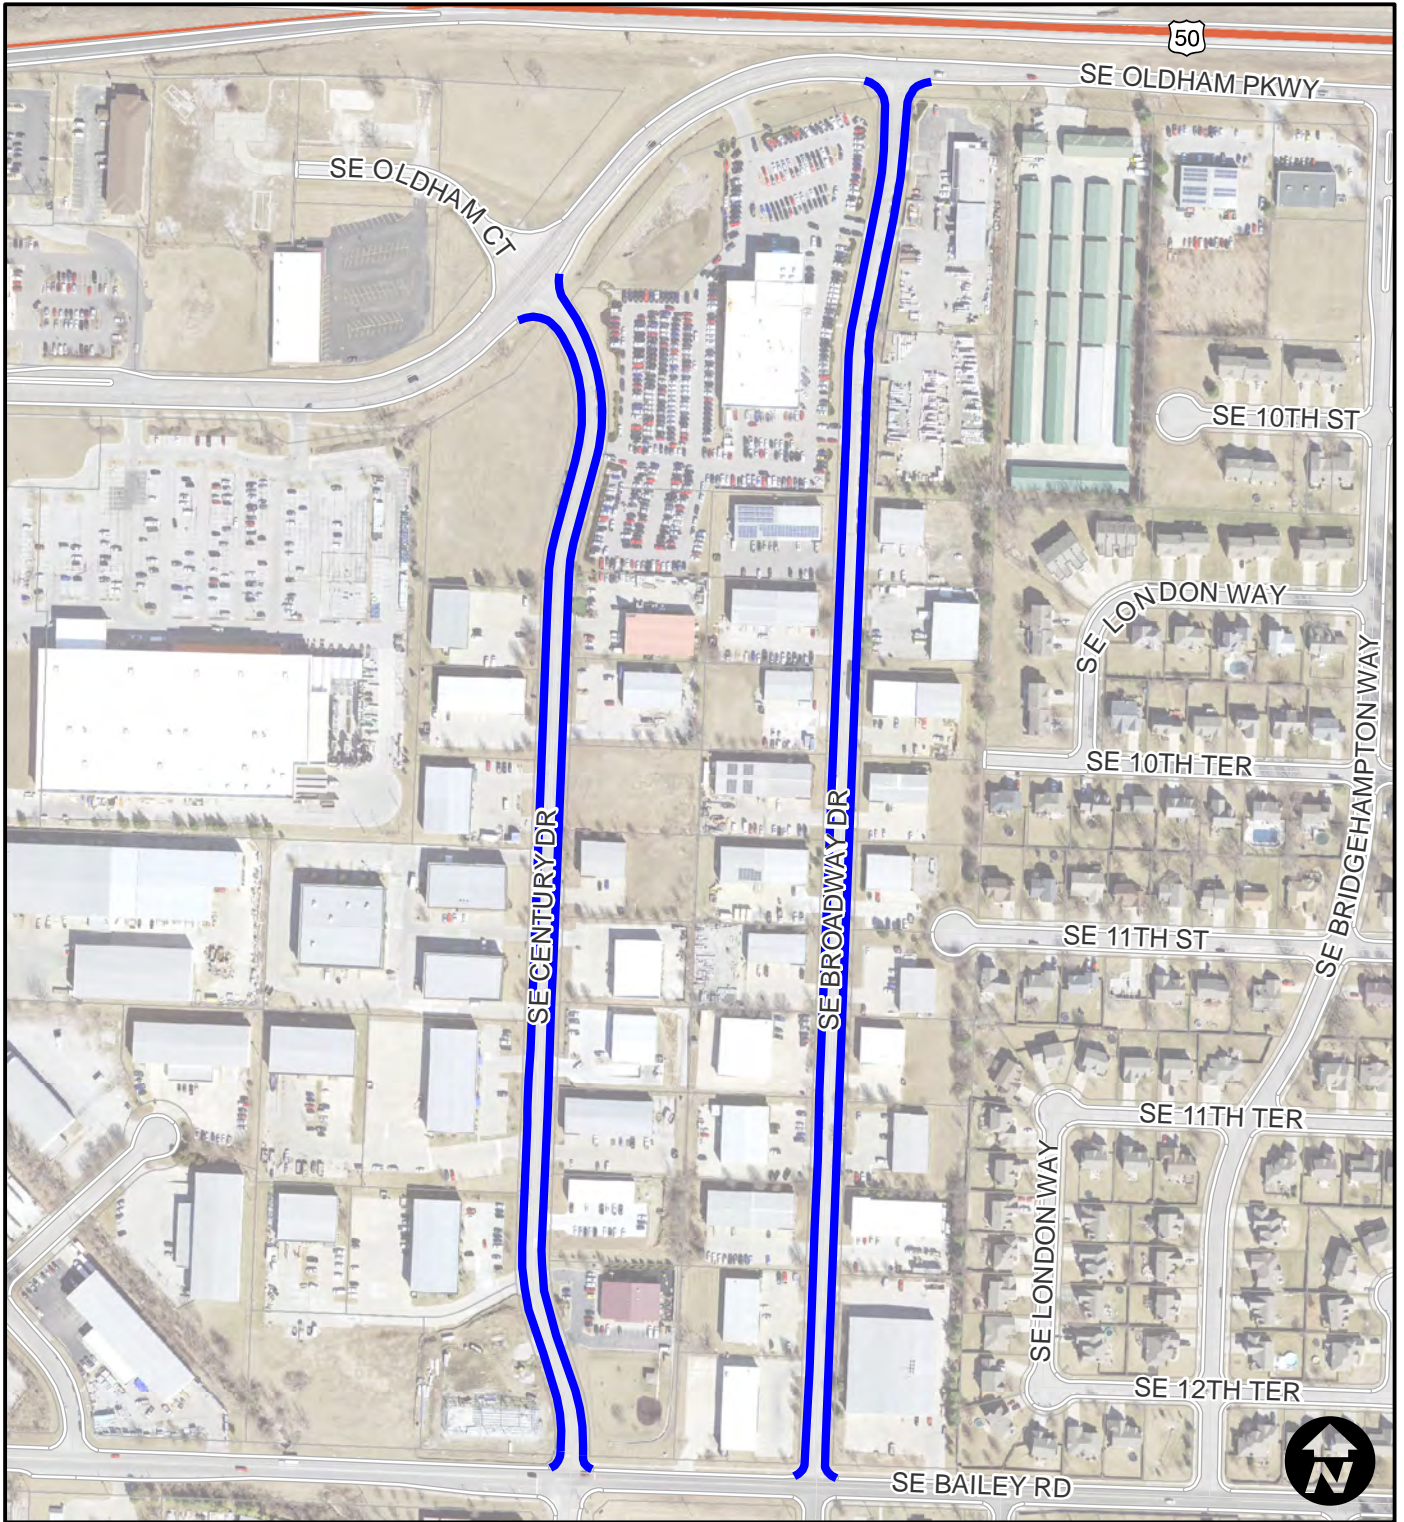

City of Lee's Summit Surface Seal 19/20 - Prj. No.324-19/20 (slurry)

**Area 3 -
Lake LS**

Legend
— Micro Surface

City of Lee's Summit Surface Seal 19/20 - Prj. No.324-19/20 (slurry)

**Area 4 -
Fairfield Woods**

**Area 10 -
Woodland Shores**

Legend

— Micro Surface

City of Lee's Summit Surface Seal 19/20 - Prj. No.324-19/20 (slurry)

**Area 11 -
Preston Meadows**

Legend

 Micro Surface

City of Lee's Summit Surface Seal 19/20 - Prj. No.324-19/20 (slurry)

**Area 12 -
Todd George**

Legend

 Micro Surface

City of Lee's Summit Surface Seal 19/20 - Prj. No.324-19/20 (slurry)

**Area 13 -
Rice Road**

Legend

 Micro Surface

City of Lee's Summit Surface Seal 19/20 - Prj. No.324-19/20 (slurry)

**Area 14 -
5th Street**

Legend

— Micro Surface

City of Lee's Summit Surface Seal 19/20 - Prj. No.324-19/20 (slurry)

**Area 15 -
Broadway/Century**

Legend

— Micro Surface

City of Lee's Summit Surface Seal 19/20 - Prj. No.324-19/20 (slurry)