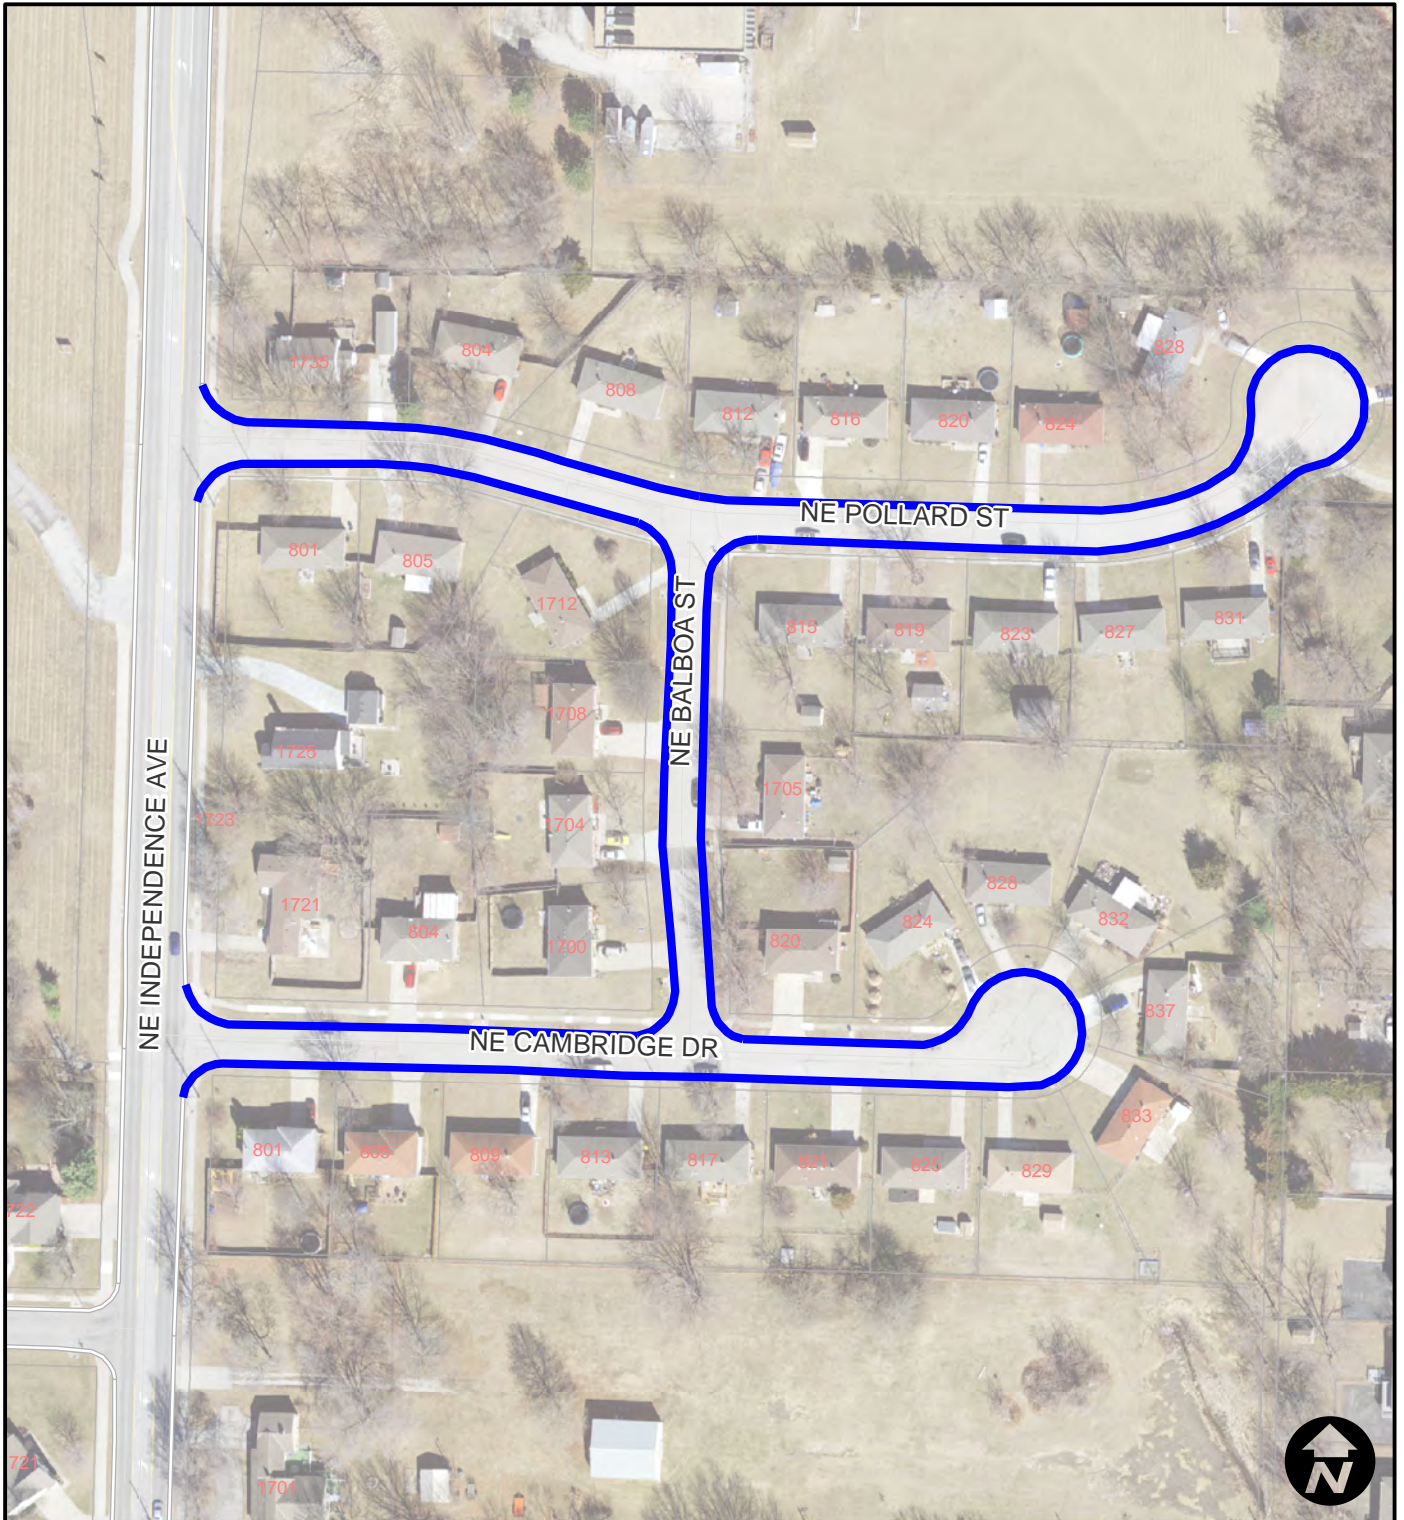

City of Lee's Summit Surface Seal 19/20 - Prj. No.324-19/20 (slurry)

**Area 3 -
Lake LS**

Legend
— Micro Surface

City of Lee's Summit Surface Seal 19/20 - Prj. No.324-19/20 (slurry)

**Area 4 -
Fairfield Woods**

Legend

— Micro Surface

City of Lee's Summit Surface Seal 19/20 - Prj. No.324-19/20 (slurry)

**Area 5 -
Villas of Woods Chapel**

Legend

 Micro Surface

City of Lee's Summit Surface Seal 19/20 - Prj. No.324-19/20 (slurry)

**Area 6 -
Enclace**

Legend

— Micro Surface

City of Lee's Summit
Surface Seal 19/20 - Prj. No.324-19/20 (slurry)

Area 7 -
Lake Ridge Meadows

Legend

— Micro Surface

**City of Lee's Summit
Surface Seal 19/20 - Prj. No.324-19/20 (slurry)**

**Area 8 -
Savannah Ridge**

Legend

— Micro Surface

City of Lee's Summit Surface Seal 19/20 - Prj. No.324-19/20 (slurry)

**Area 9 -
CLY-MAR Gardens**

Legend

 Micro Surface

**City of Lee's Summit
Surface Seal 19/20 - Prj. No.324-19/20 (slurry)**