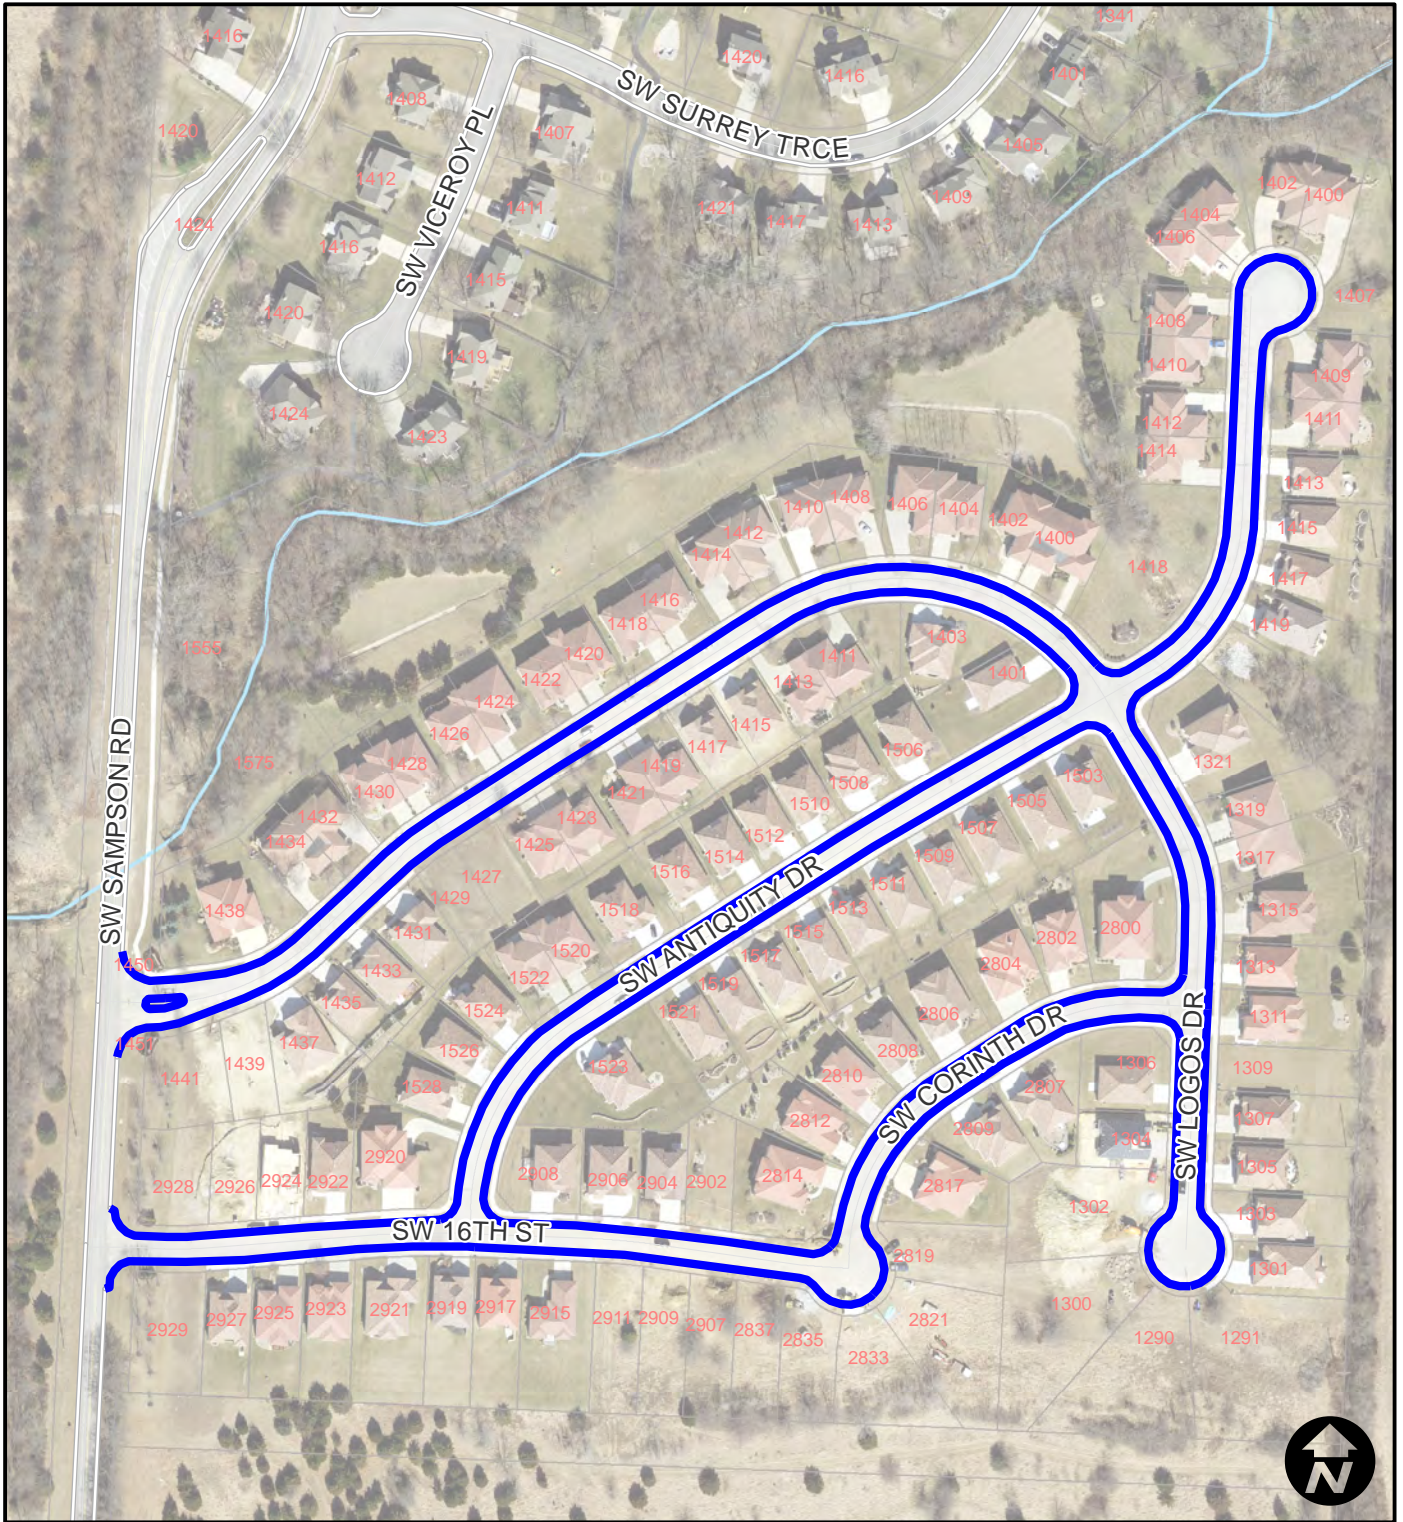

**Area 16 -
Scherer Ridge**

Legend

— Micro Surface

City of Lee's Summit Surface Seal 19/20 - Prj. No.324-19/20 (slurry)

**Area 17 -
Cedar Creek**

Legend

— Micro Surface

City of Lee's Summit Surface Seal 19/20 - Prj. No.324-19/20 (slurry)

**Area 18 -
Meadows of Winterset**

Legend

 Micro Surface

City of Lee's Summit Surface Seal 19/20 - Prj. No.324-19/20 (slurry)

**Area 19 -
Highland Meadows**

Legend

— Micro Surface

City of Lee's Summit Surface Seal 19/20 - Prj. No.324-19/20 (slurry)

**Area 20 -
Siena at Longview**

Legend

— Micro Surface

City of Lee's Summit Surface Seal 19/20 - Prj. No.324-19/20 (slurry)

**Area 21 -
Brooks Farm**

Legend

— Micro Surface

City of Lee's Summit Surface Seal 19/20 - Prj. No.324-19/20 (slurry)

**Area 22 -
Raintree Village**

Legend

 Micro Surface

**City of Lee's Summit
Surface Seal 19/20 - Prj. No.324-19/20 (slurry)**

**Area 23 -
Napa Valley**

Legend

— Micro Surface

City of Lee's Summit Surface Seal 19/20 - Prj. No.324-19/20 (slurry)