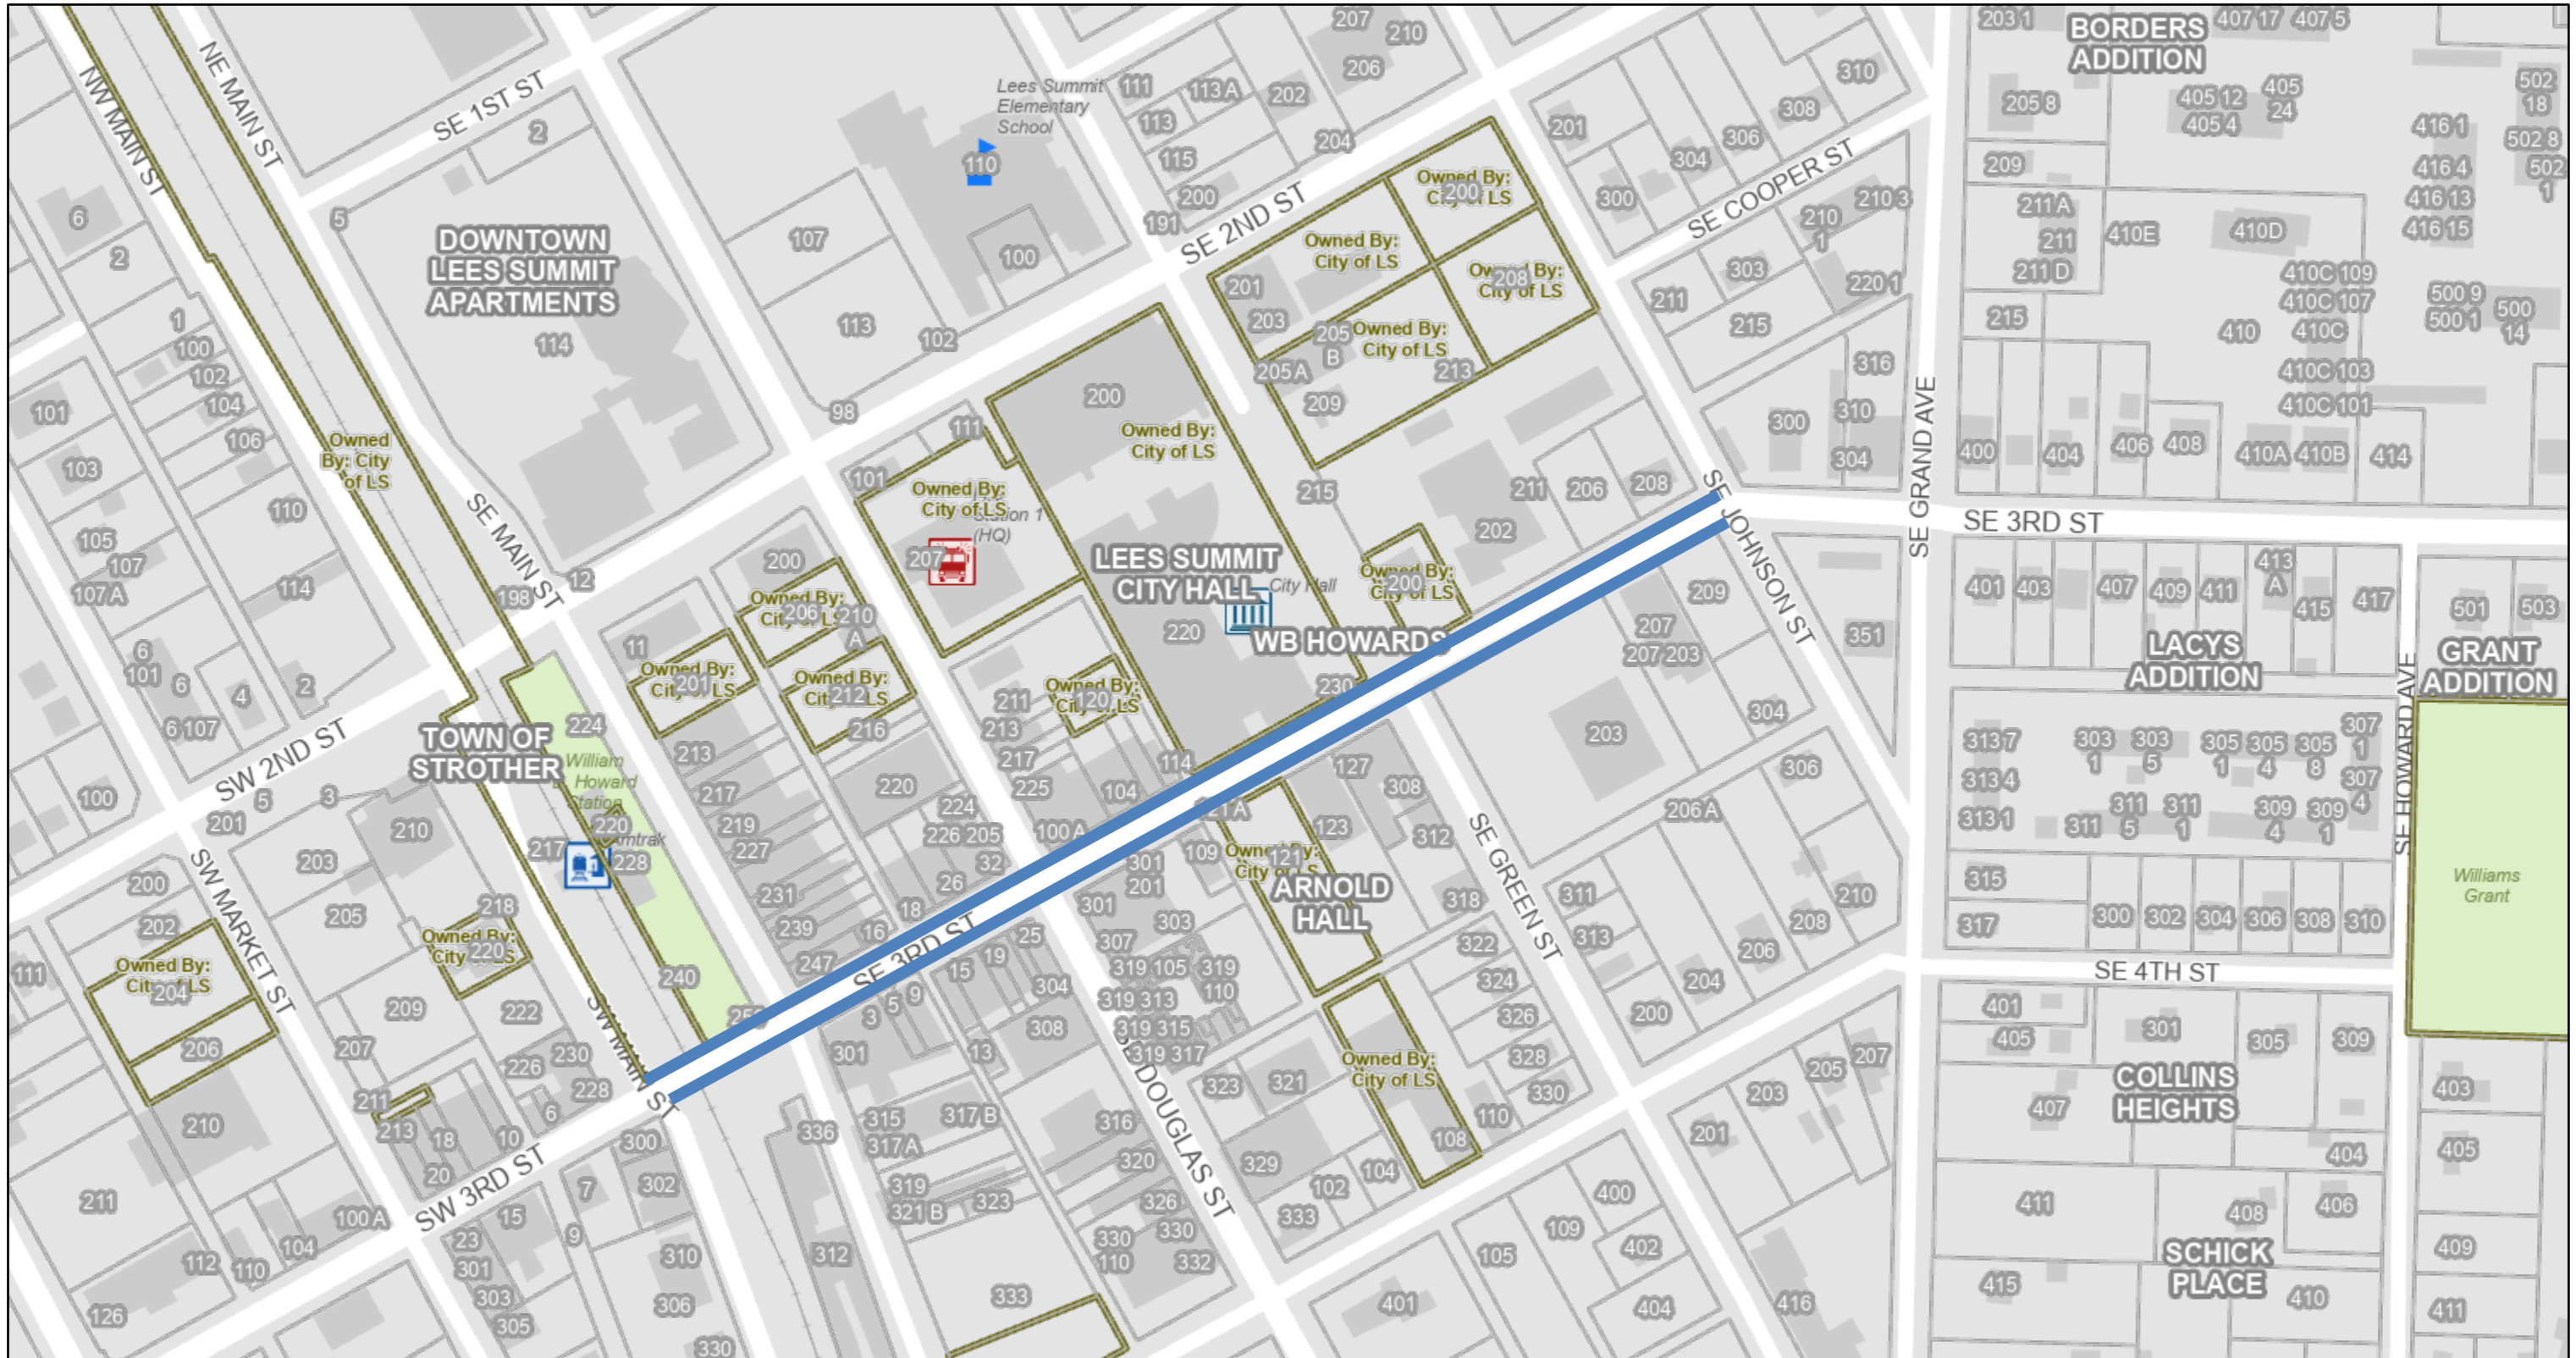

3rd Street 2 Hr Parking Map

11/22/2024, 11:25:37 AM

1:2,400

- Override 1
- Subdivisions
- Lees Summit Owned Parcels
- Parcels
- Addresses