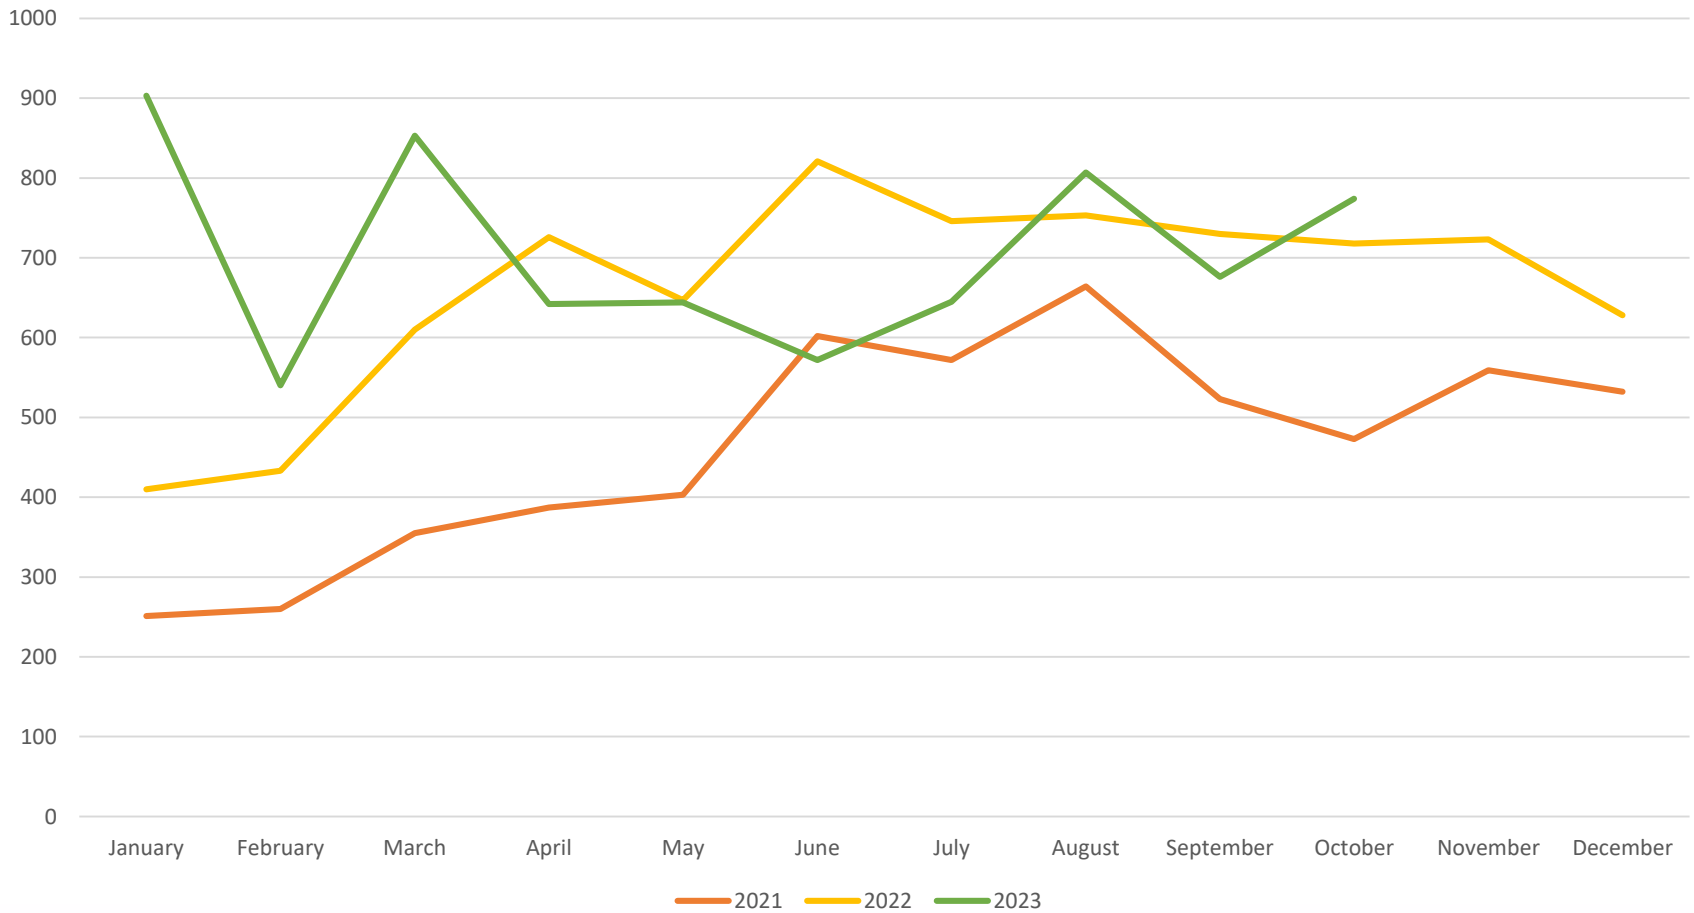

550 Lee's Summit Express

Effective April 1, 2019
Efectivo abril 1, 2019

550 Lee's Summit Express

- LEGEND**
Líneas
- Regular Route / Ruta regular
 - Non-Stop Service / Servicio sin interrupciones
 - Schedule Time Point / Hora de llegada parada de autobuses
 - Transfer Options / Opciones de transbordo
 - Major Transfer Hub / Ubicación de transferencia
 - Streetcar Route / Ruta del tranvía
 - FREE Park & Ride / Aparcamiento gratis para viajeros de autobuses
 - Bike Share Station / Estación de bicicletas compartidas

Ridership details – Lee’s Summit Express

Month	2021	2022	2023
January	251	410	903
February	260	433	540
March	355	610	853
April	387	726	642
May	403	647	644
June	602	821	572
July	572	746	645
August	664	753	807
September	523	730	676
October	473	718	774
November	559	723	
December	532	628	
TOTAL	5,582	7,946	7,056+
Daily Average	22	31	33

Monthly Ridership – Lee’s Summit Express

RideKC Lee's Summit

- Operated by OATS
- On-demand trips within Lee's Summit (and service to TMC – Lakewood)
- Advanced reservation required
- Cost \$1.50 per trip
- Monday – Friday
- 7:00 am to 5:30 pm
- Six vehicles
- 816-380-7433

Ridership details – On-Demand Transit

Month	2021	2022	2023
January	1700	2224	2279
February	1836	2168	2233
March	2409	2704	2714
April	2411	2759	2400
May	2220	2369	2763
June	2599	2514	2796
July	2294	2345	2388
August	2507	2736	2642
September	2655	2375	2501
October	2548	2395	
November	2434	2378	
December	2434	2203	