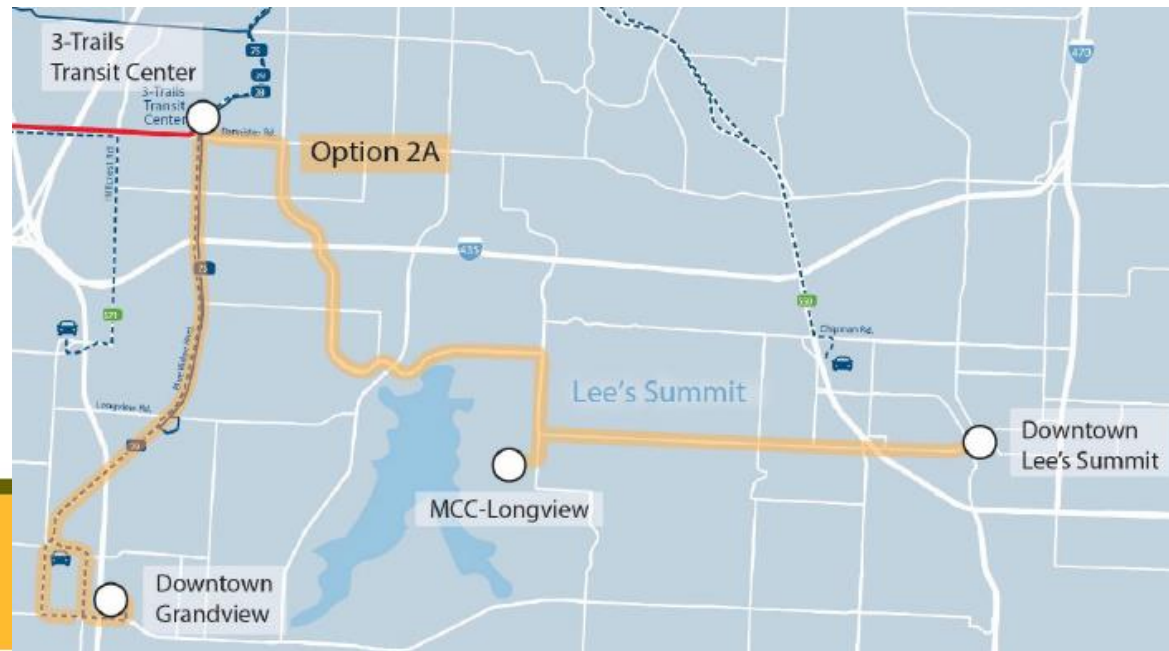

Monday-Friday Schedule

NORTHBOUND TO DOWNTOWN KANSAS CITY, MO							SOUTHBOUND TO LEE'S SUMMIT, MO							
MAP	A	B	C	D	G	E	MAP	G	F	E	D	H	B	A
	350 Hwy. & Chipman Park & Ride	Unity Village on Unity Circle	Cherry St. on 13th St.	11th St. on Grand Blvd.	Broadway Blvd. on Pershing Rd.	Pershing Rd. on Grand Blvd.		Broadway Blvd. on Pershing Rd.	Main St. on Pershing Rd.	Pershing Rd. on Grand Blvd.	11th St. on Grand Blvd.	Locust St. on 12th St.	Unity Village on Unity Circle	350 Hwy. & Chipman Park & Ride
A.M.	5:30	-	5:59	6:04	6:11	6:14		-	-	6:19	-	-	6:51	6:56
	7:00	-	7:30	7:36	7:43	7:46		3:30	3:32	-	3:41	3:46	-	4:20
P.M.	4:40	4:49	-	-	5:26	-		5:30	5:32	-	5:41	5:46	-	6:20

- Regional KCI to downtown KC Alternatives Analysis – in the planning stage

[KC_OpenHouse_Boards.pdf \(marc.org\)](#)

What's next?

- OATS – Continue to monitor ridership to evaluate potential expansion
- OATS - Acquisition of replacement vans and/or buses
- KCATA – Participate in regional planning efforts and explore partnerships for potential implementation of one (or both) proposed fixed routes connection LS to the Metro.
- Monitor concerns received about transit services
- New contracts for 2024

Fixed Route Transit Service Considerations

- Independence – Lee's Summit
 - Regional connections to Independence Transit Center
 - Weekday and Weekend Service
 - Hourly Headways (Two Vehicles)

Fixed Route Transit Service Considerations

- Lee's Summit – Three Trails Crossing – Grandview
 - Connects Lee's Summit, MCC – Longview, 3-Trails Transit Center and Grandview
 - MCC: 4,000+ students and 500 staff
 - Weekday Service
 - Hourly Headways (Two Vehicles)