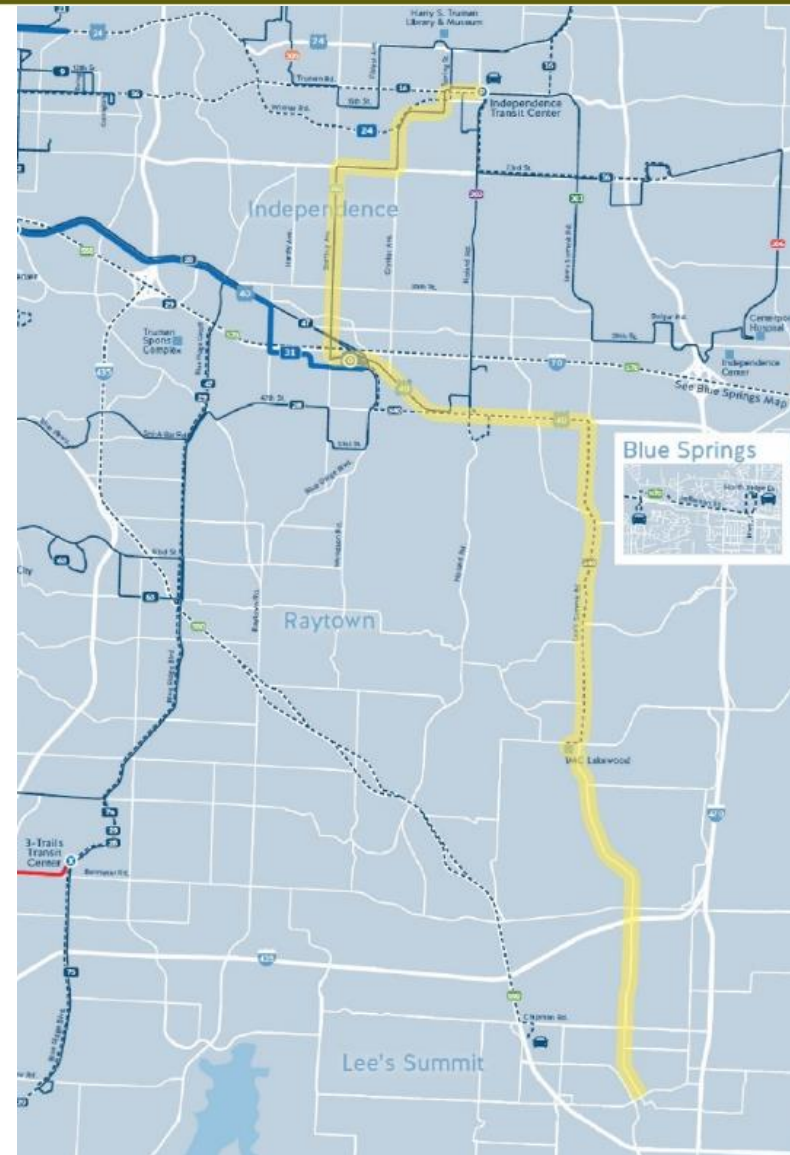

- Regional KCI to downtown KC Alternatives Analysis – in the planning stage

[KC_OpenHouse_Boards.pdf \(marc.org\)](#)

What's next?

- OATS – Continue to monitor ridership to evaluate potential expansion
- OATS - Acquisition of replacement vans and/or buses
- KCATA – Participate in regional planning efforts and explore partnerships for potential implementation of one (or both) proposed fixed routes connection LS to the Metro.
- Monitor concerns received about transit services
- New contracts for 2024

Fixed Route Transit Service Considerations

- Independence – Lee's Summit
 - Regional connections to Independence Transit Center
 - Weekday and Weekend Service
 - Hourly Headways (Two Vehicles)

Fixed Route Transit Service Considerations

- Lee's Summit – Three Trails Crossing – Grandview
 - Connects Lee's Summit, MCC – Longview, 3-Trails Transit Center and Grandview
 - MCC: 4,000+ students and 500 staff
 - Weekday Service
 - Hourly Headways (Two Vehicles)