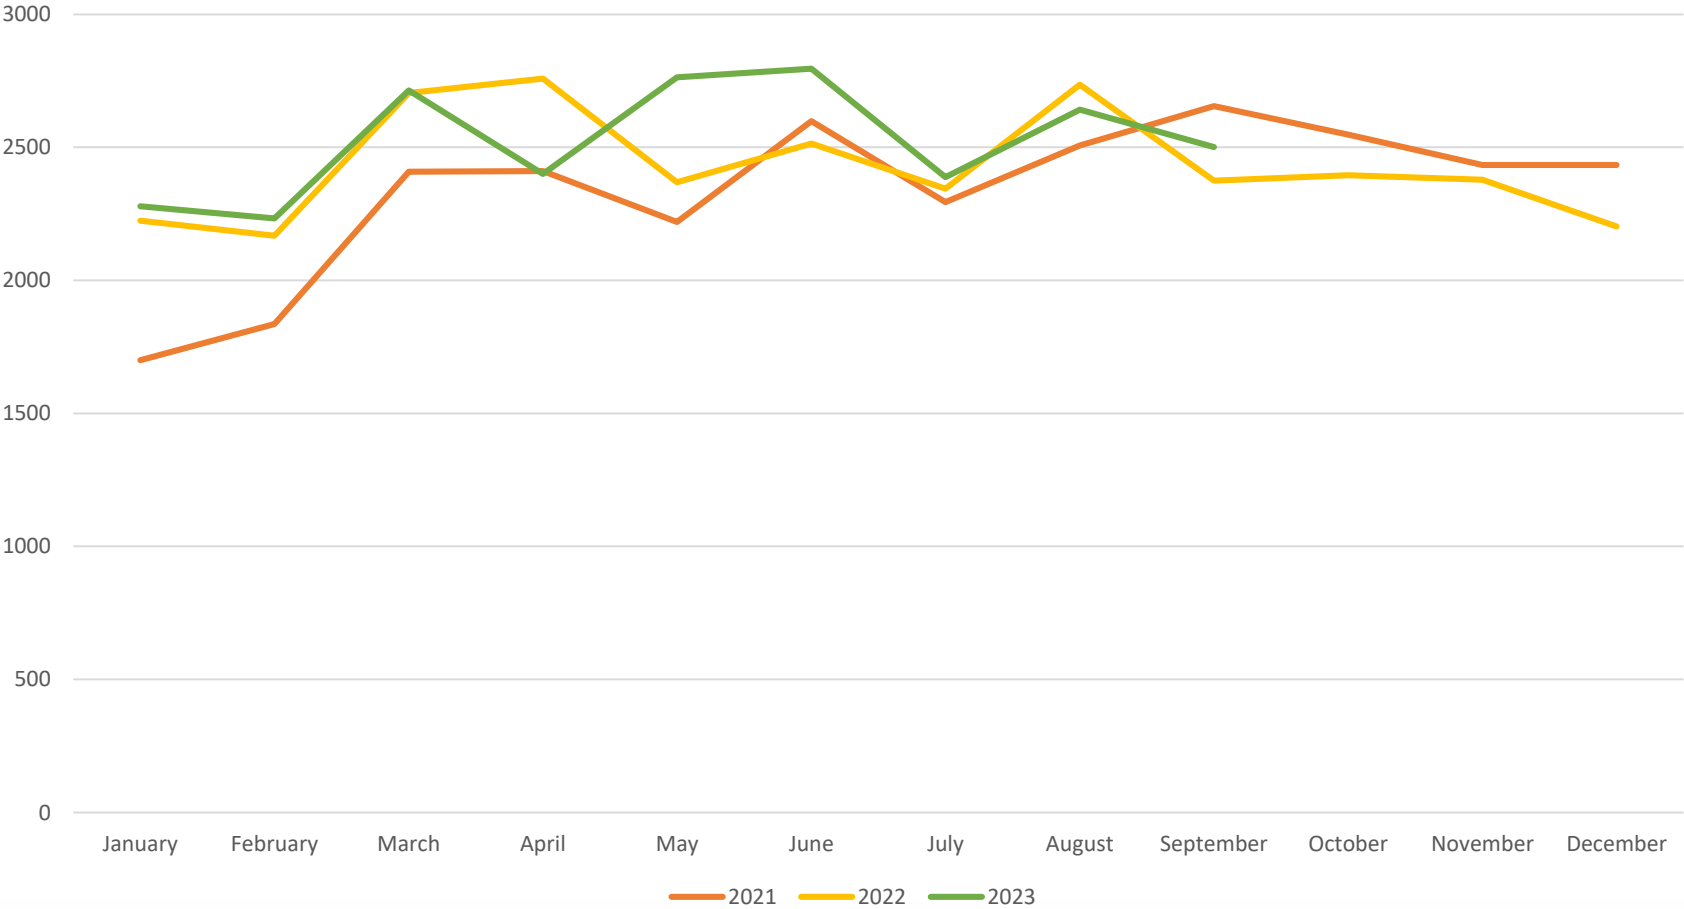

Monthly Ridership - On-Demand Transit