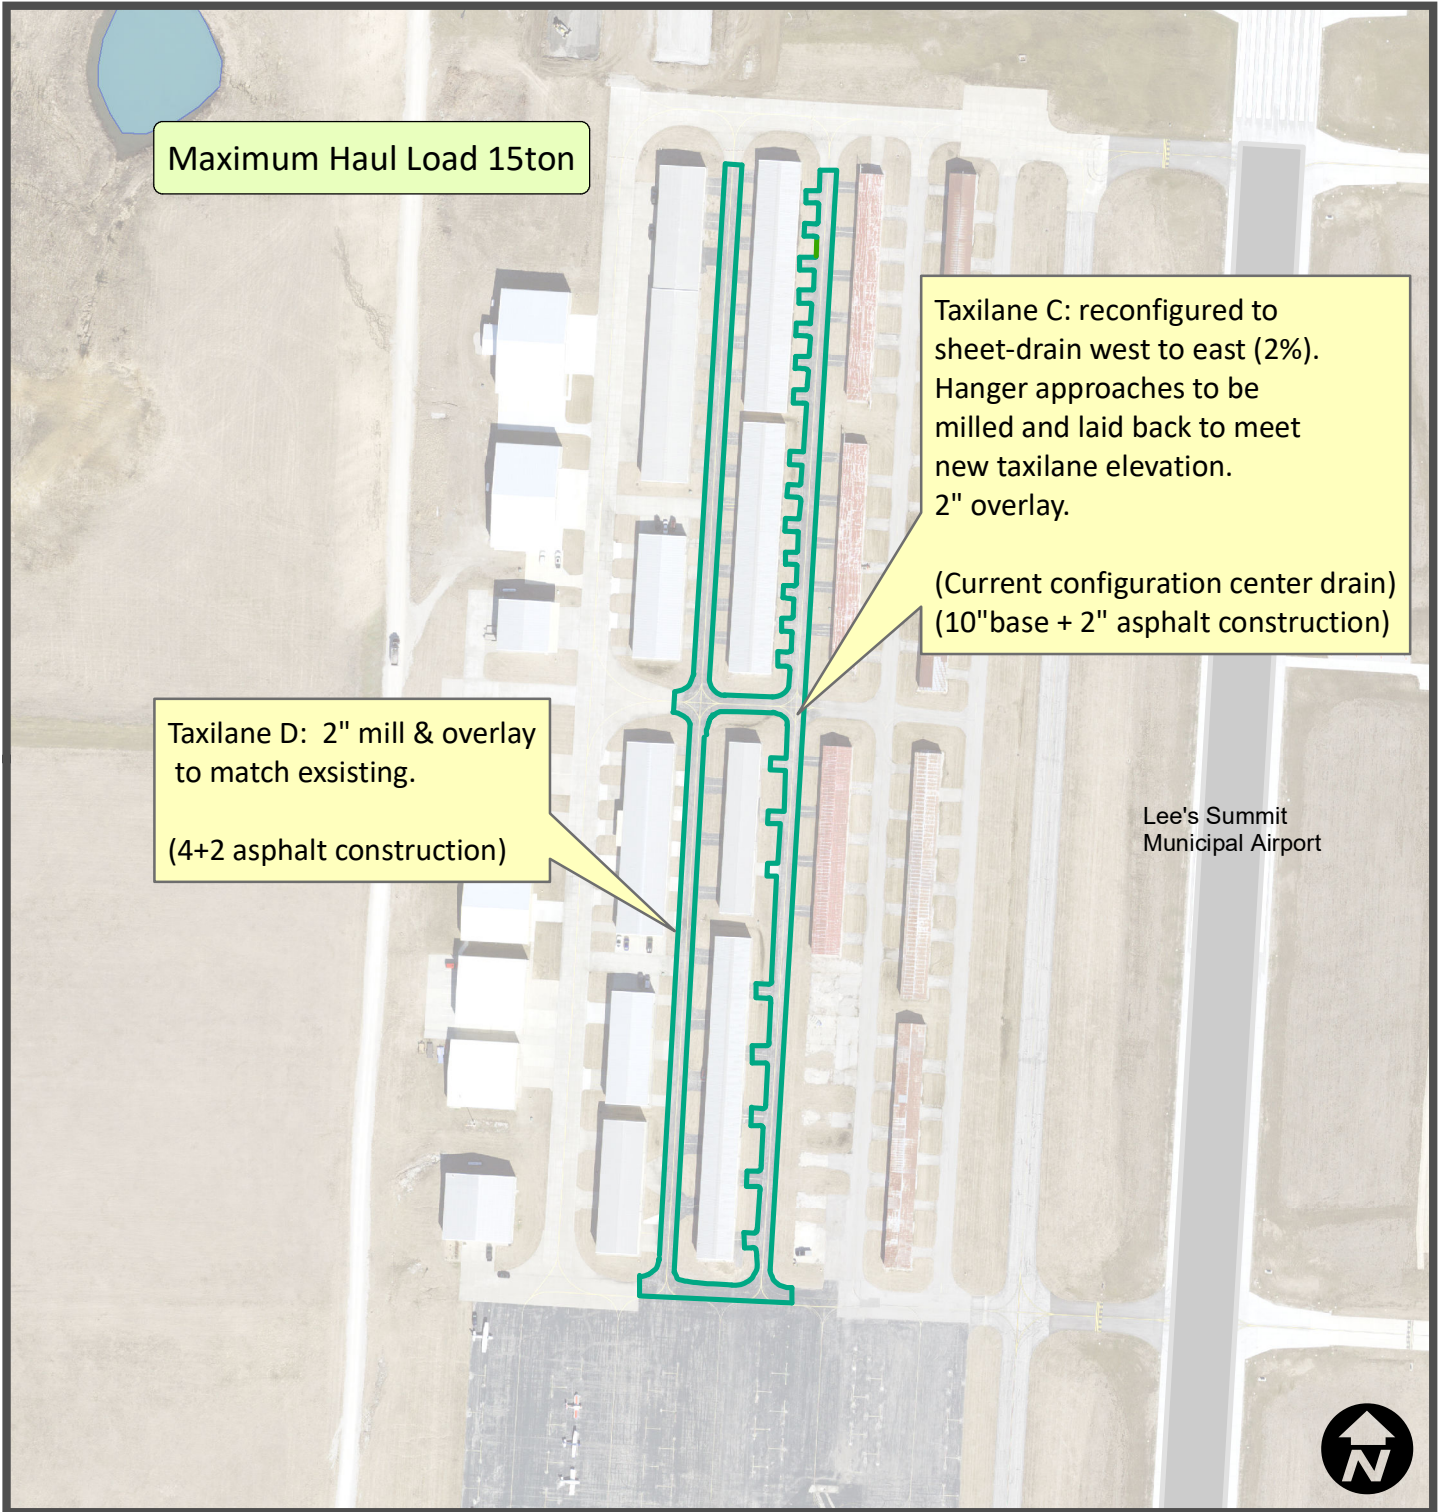

City of Lees Summit Mill & Overlay 20/21 - Proj. #324-20/21 (overlay)

Area - 9
Summit Ridge

Legend

- Mill & Overlay - RC 5-01
- Mill & Overlay - Mill & Fill RC 5-01

City of Lees Summit

Mill & Overlay 20/21 - Proj. #324-20/21 (overlay)

Area - 10
Raintree Parkway

Legend

- Mill & Overlay - RC 5-01
- Mill & Overlay - Mill & Fill RC 5-01

City of Lees Summit

Mill & Overlay 20/21 - Proj. #324-20/21 (overlay)

Area - 11
Airport Taxilanes

Legend

- Mill & Overlay - RC 5-01
- Mill & Overlay - Mill & Fill RC 5-01