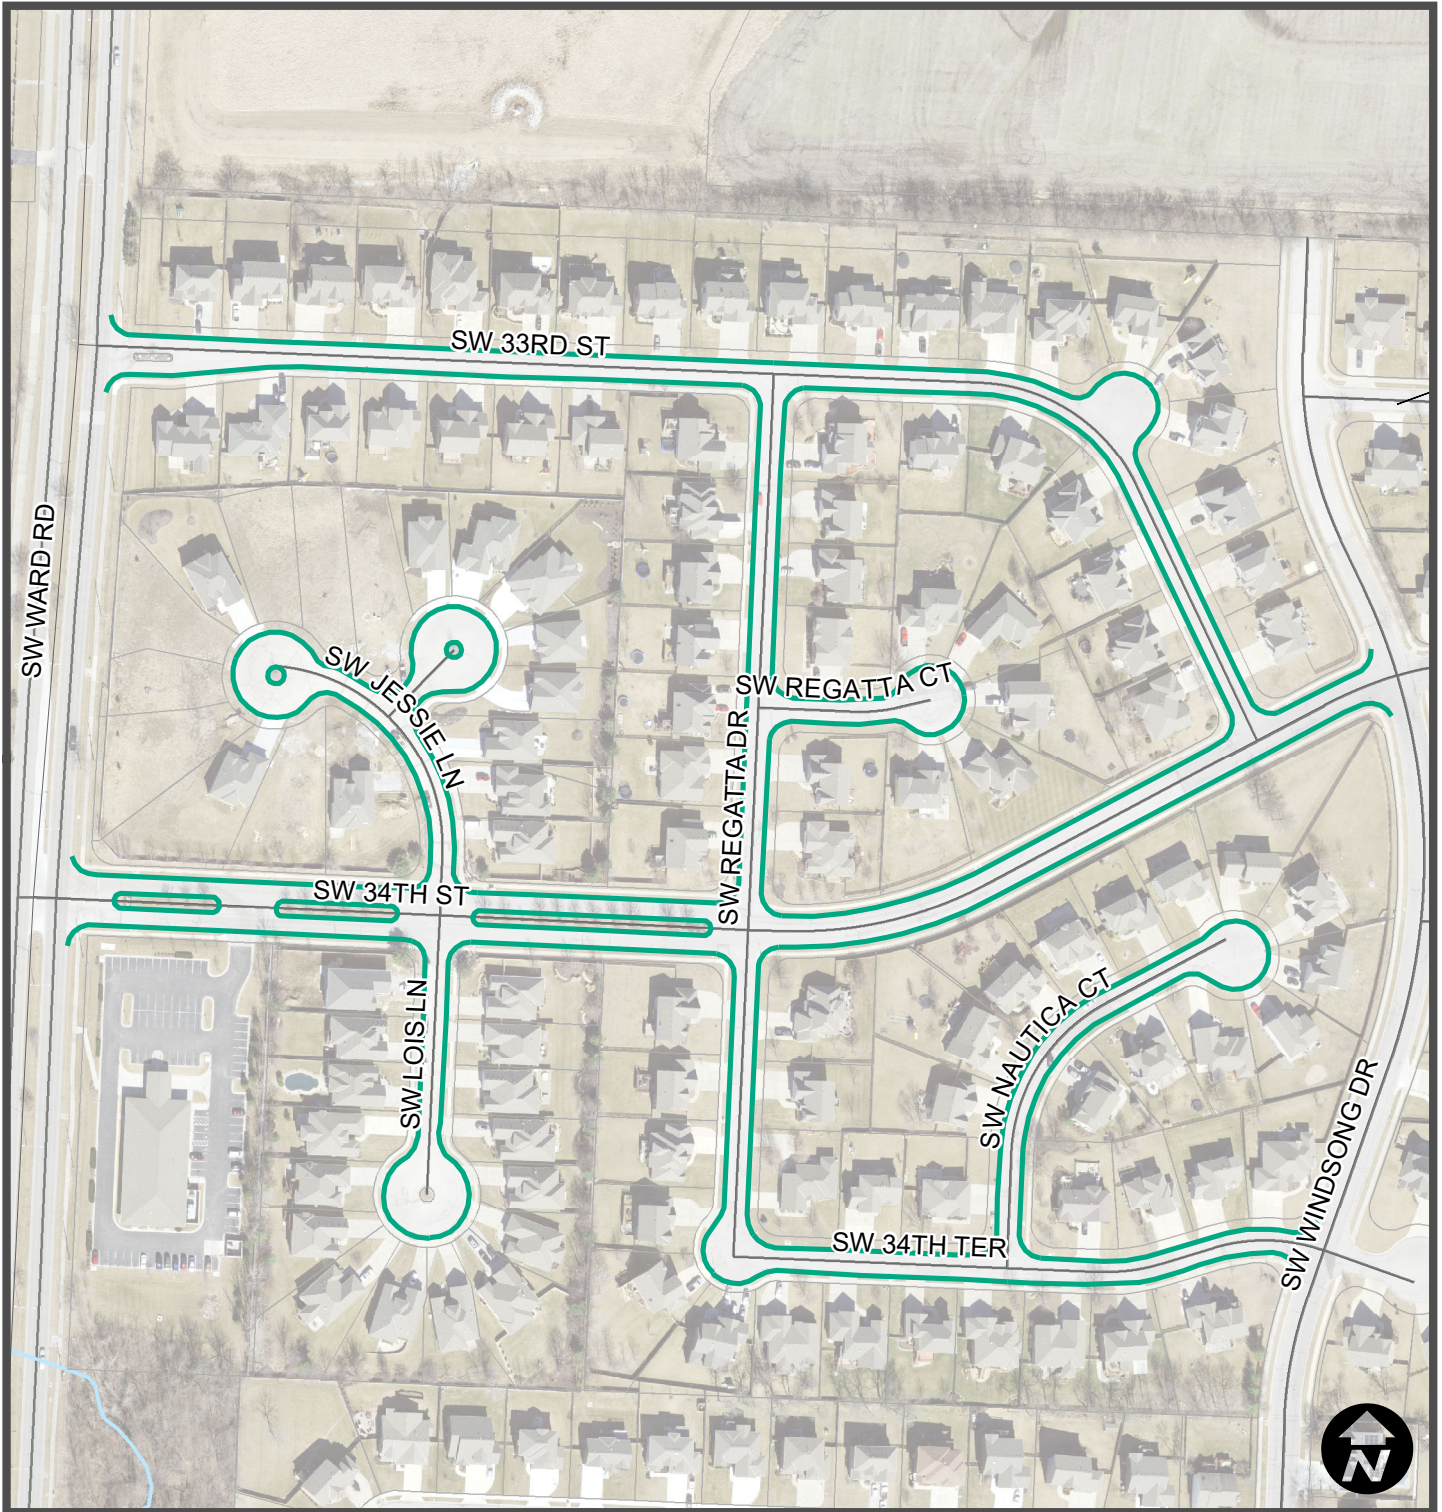

City of Lees Summit

Mill & Overlay 20/21 - Proj. #324-20/21 (overlay)

Area - 6
Somerset

Legend

- Mill & Overlay - RC 5-01
- Mill & Overlay - Mill & Fill RC 5-01

City of Lees Summit Mill & Overlay 20/21 - Proj. #324-20/21 (overlay)

Area - 7
Silkwood

Legend

- Mill & Overlay - RC 5-01
- Mill & Overlay - Mill & Fill RC 5-01

City of Lees Summit Mill & Overlay 20/21 - Proj. #324-20/21 (overlay)

Area - 8
Pryor Meadows

Legend

- Mill & Overlay - RC 5-01
- Mill & Overlay - Mill & Fill RC 5-01

City of Lees Summit Mill & Overlay 20/21 - Proj. #324-20/21 (overlay)

Area - 9
Summit Ridge

Legend

- Mill & Overlay - RC 5-01
- Mill & Overlay - Mill & Fill RC 5-01

City of Lees Summit

Mill & Overlay 20/21 - Proj. #324-20/21 (overlay)

Area - 10
Raintree Parkway

Legend

- Mill & Overlay - RC 5-01
- Mill & Overlay - Mill & Fill RC 5-01

City of Lees Summit

Mill & Overlay 20/21 - Proj. #324-20/21 (overlay)

Area - 11
Airport Taxilanes

Legend

- Mill & Overlay - RC 5-01
- Mill & Overlay - Mill & Fill RC 5-01