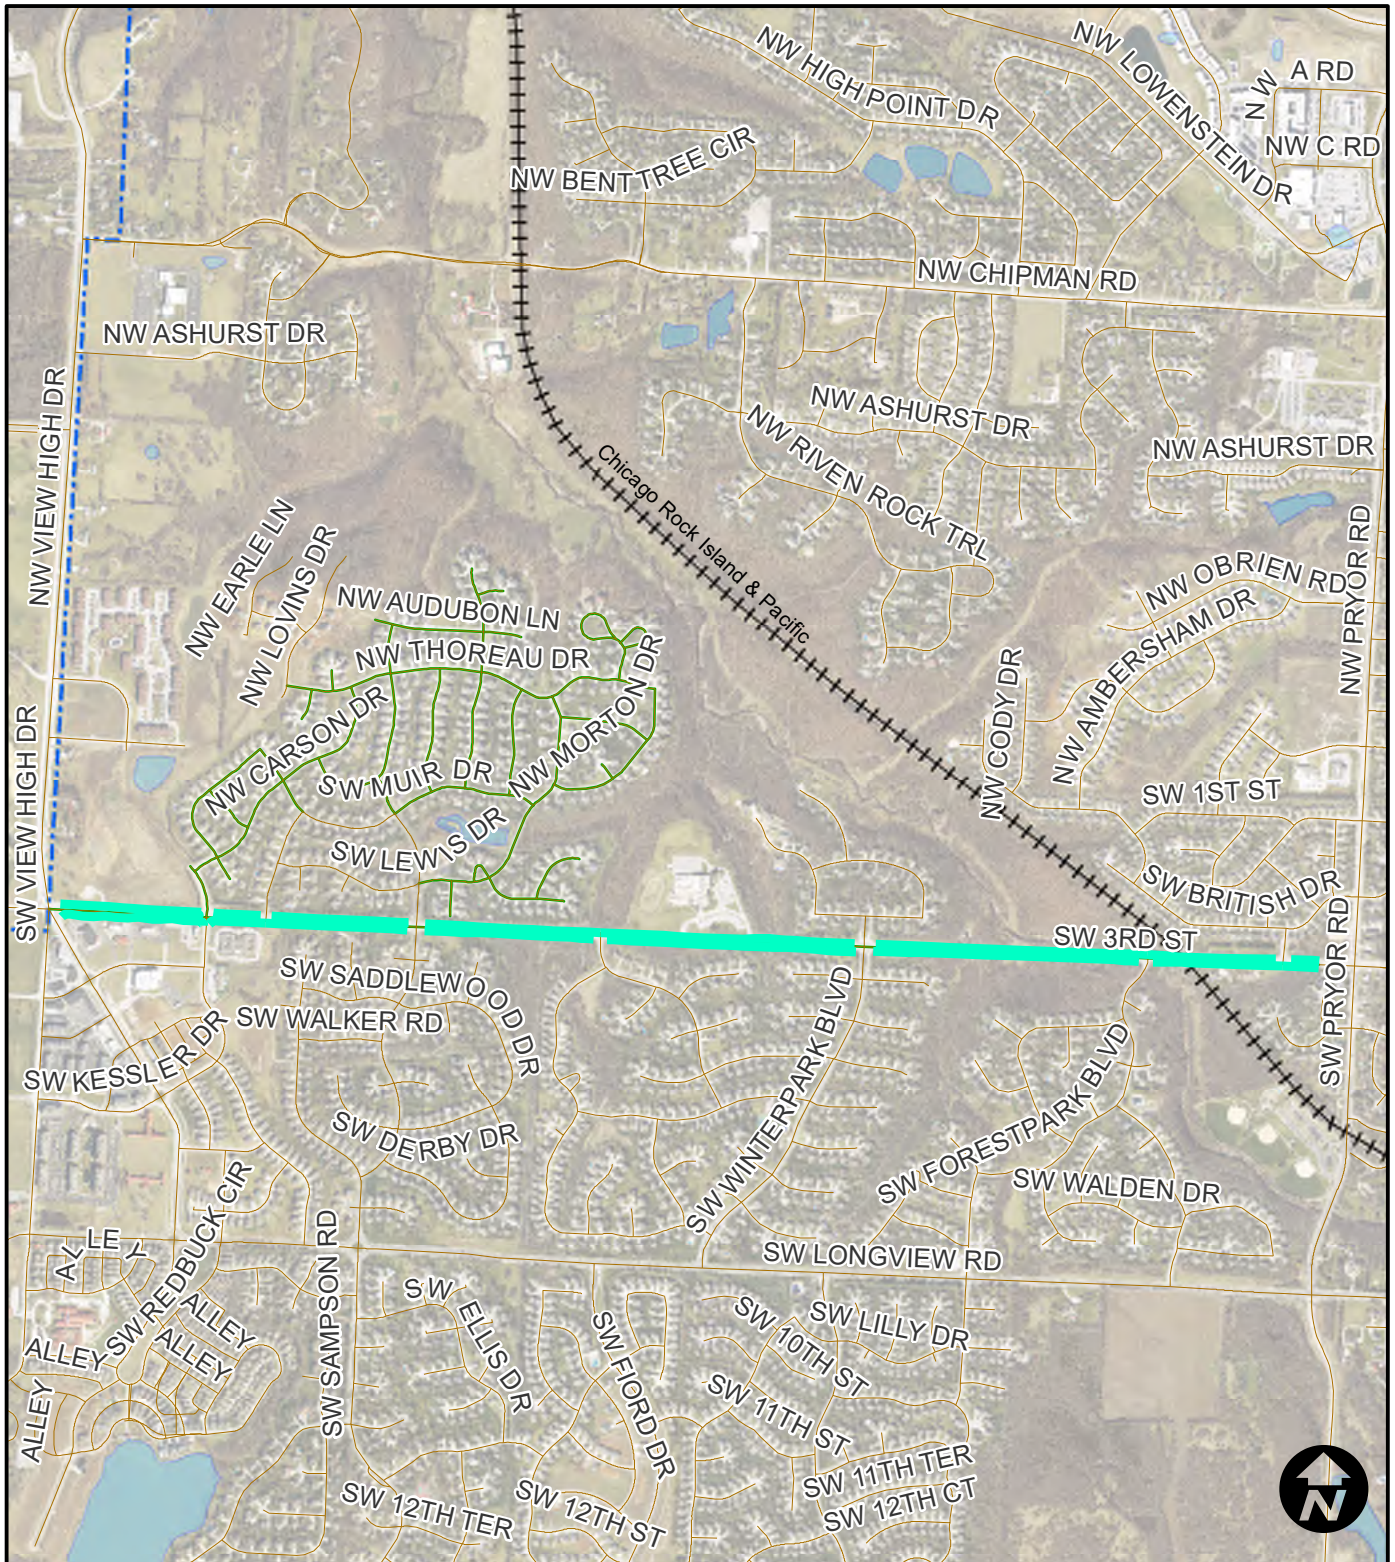

City of Lee's Summit Surface Seal FY27 - Project No. P-296 SS

Area 3
3rd Street

Legend

— MicroSurface