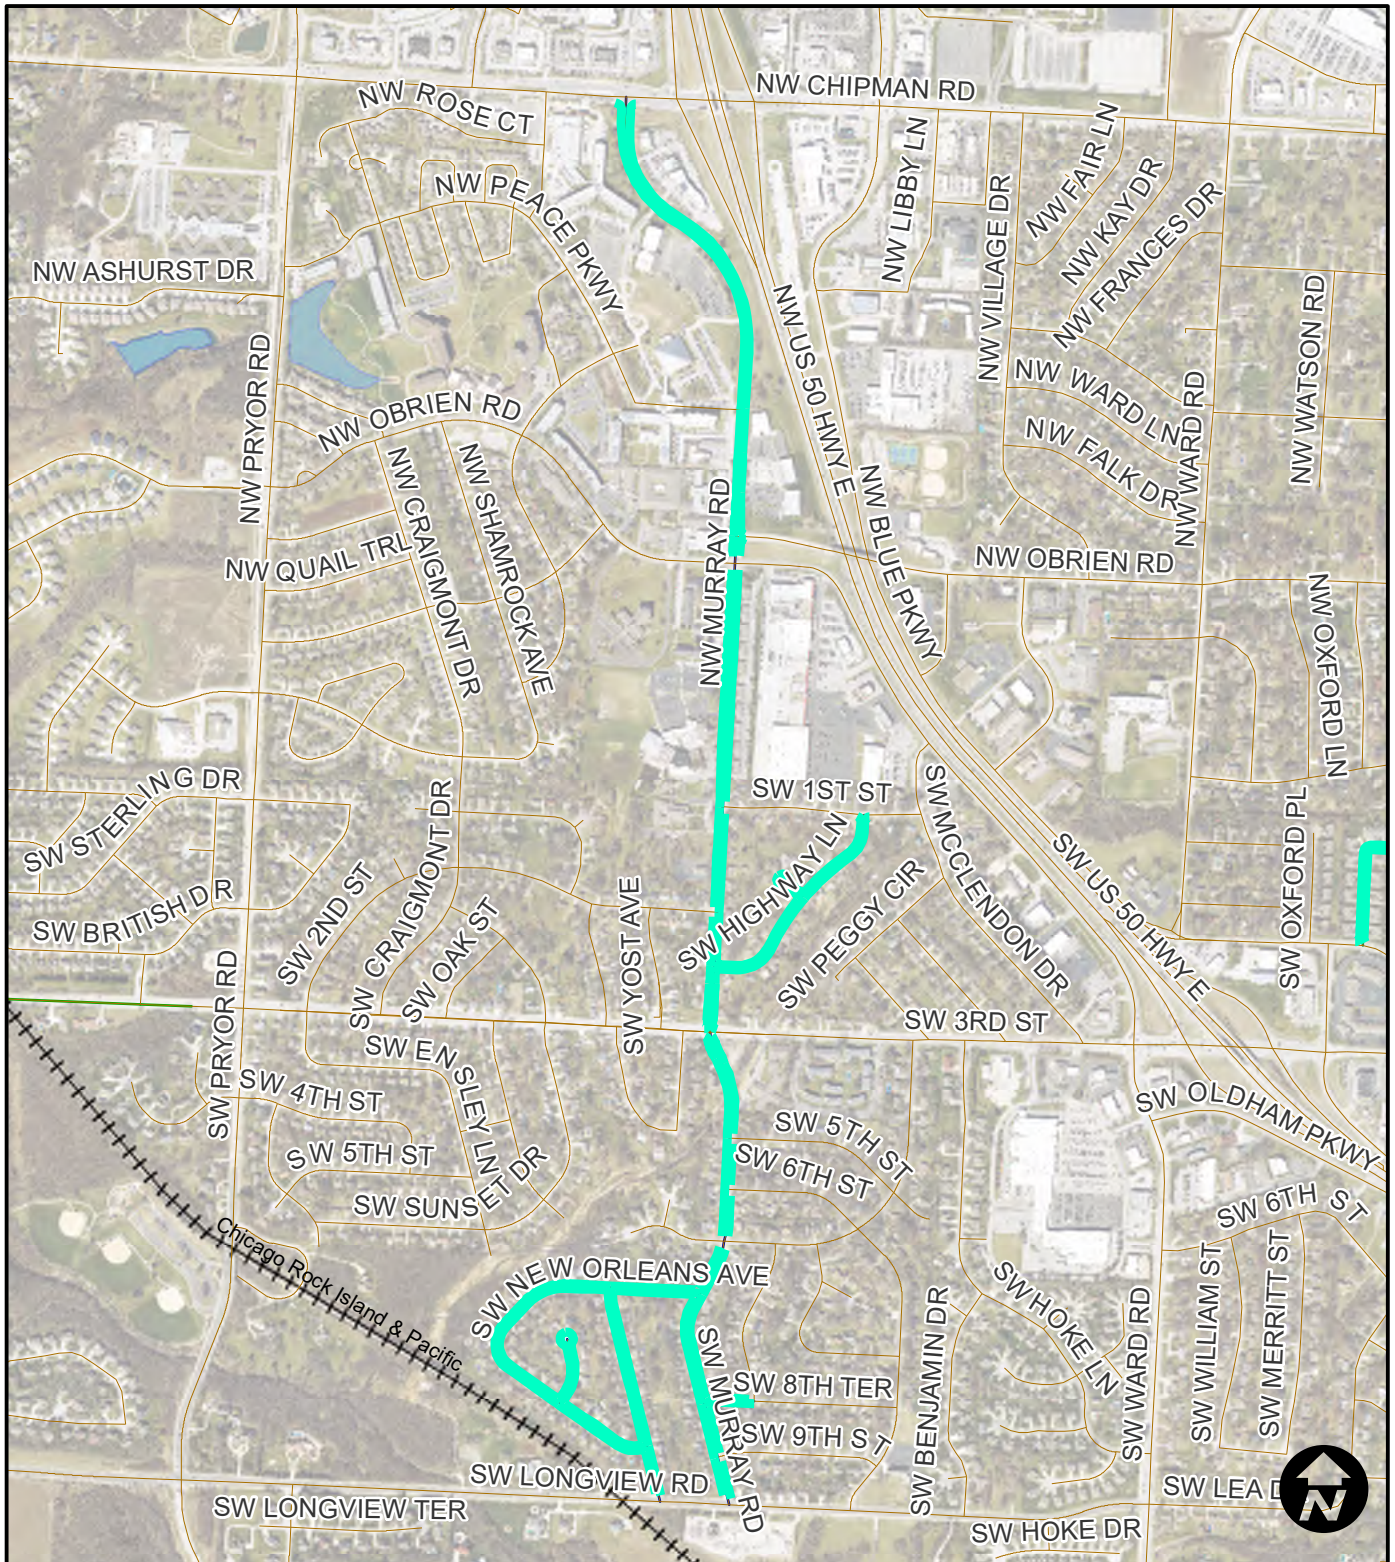

City of Lee's Summit Surface Seal FY27 - Project No. P-296 SS

Area 4
Murray Road

Legend

— MicroSurface