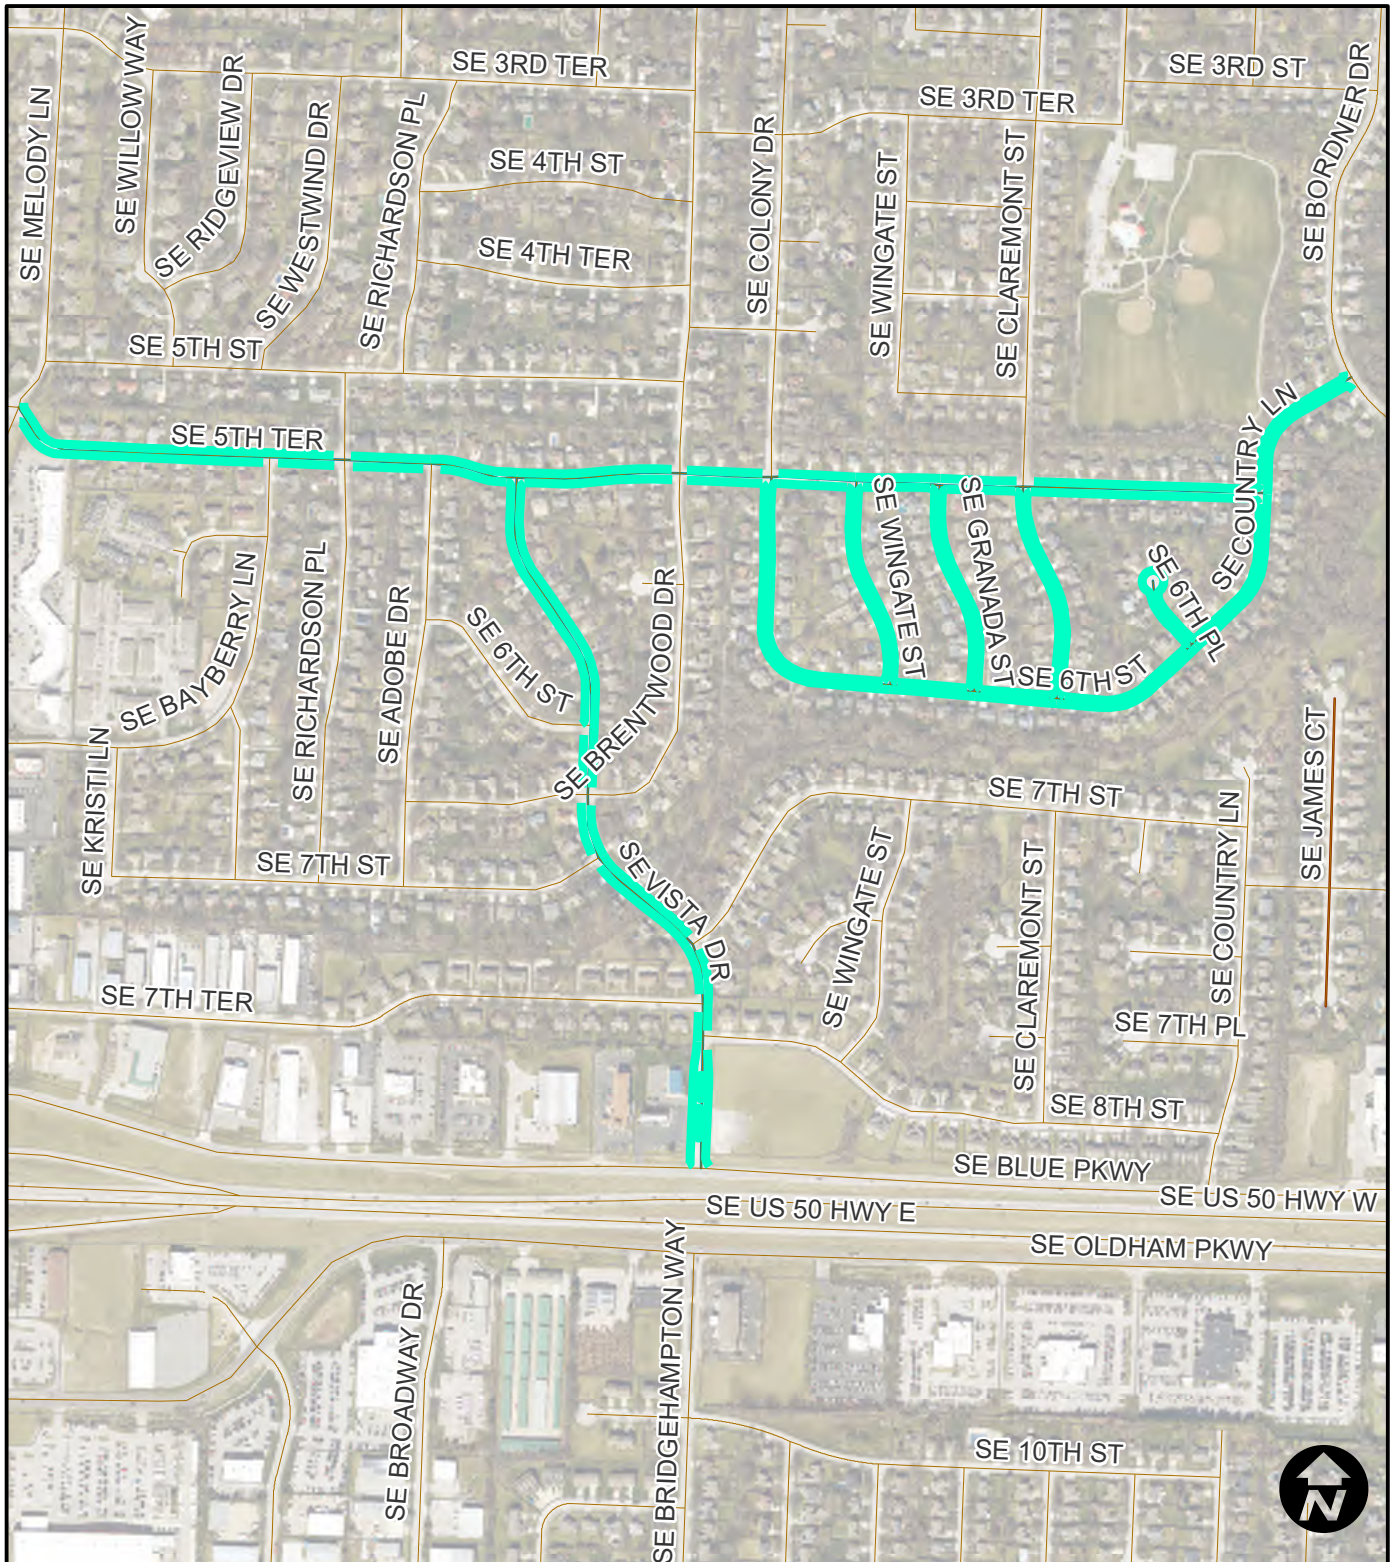

City of Lee's Summit Surface Seal FY27 - Project No. P-296 SS

Area 7
5th Vista

Legend

— MicroSurface