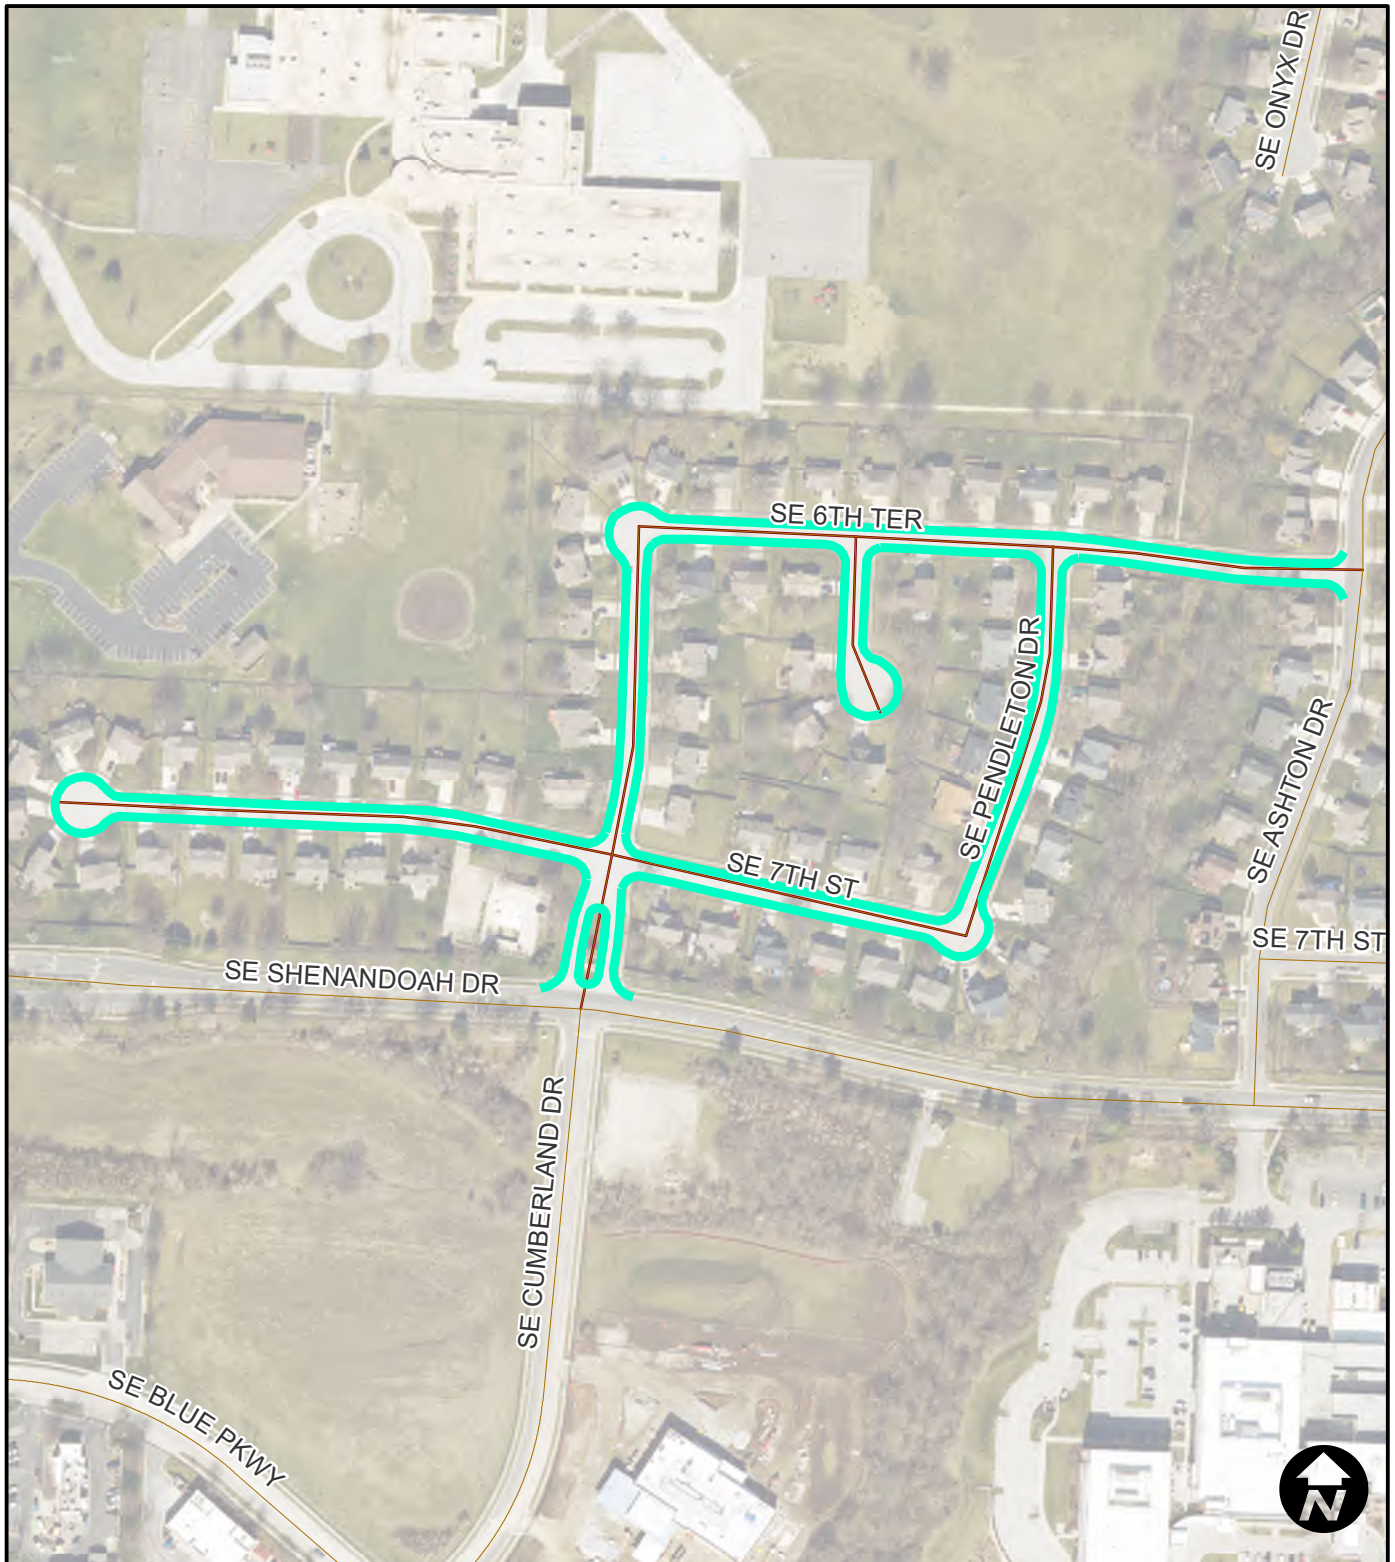

City of Lee's Summit Surface Seal FY27 - Project No. P-296 SS

Area 8
Ashton

Legend

— MicroSurface