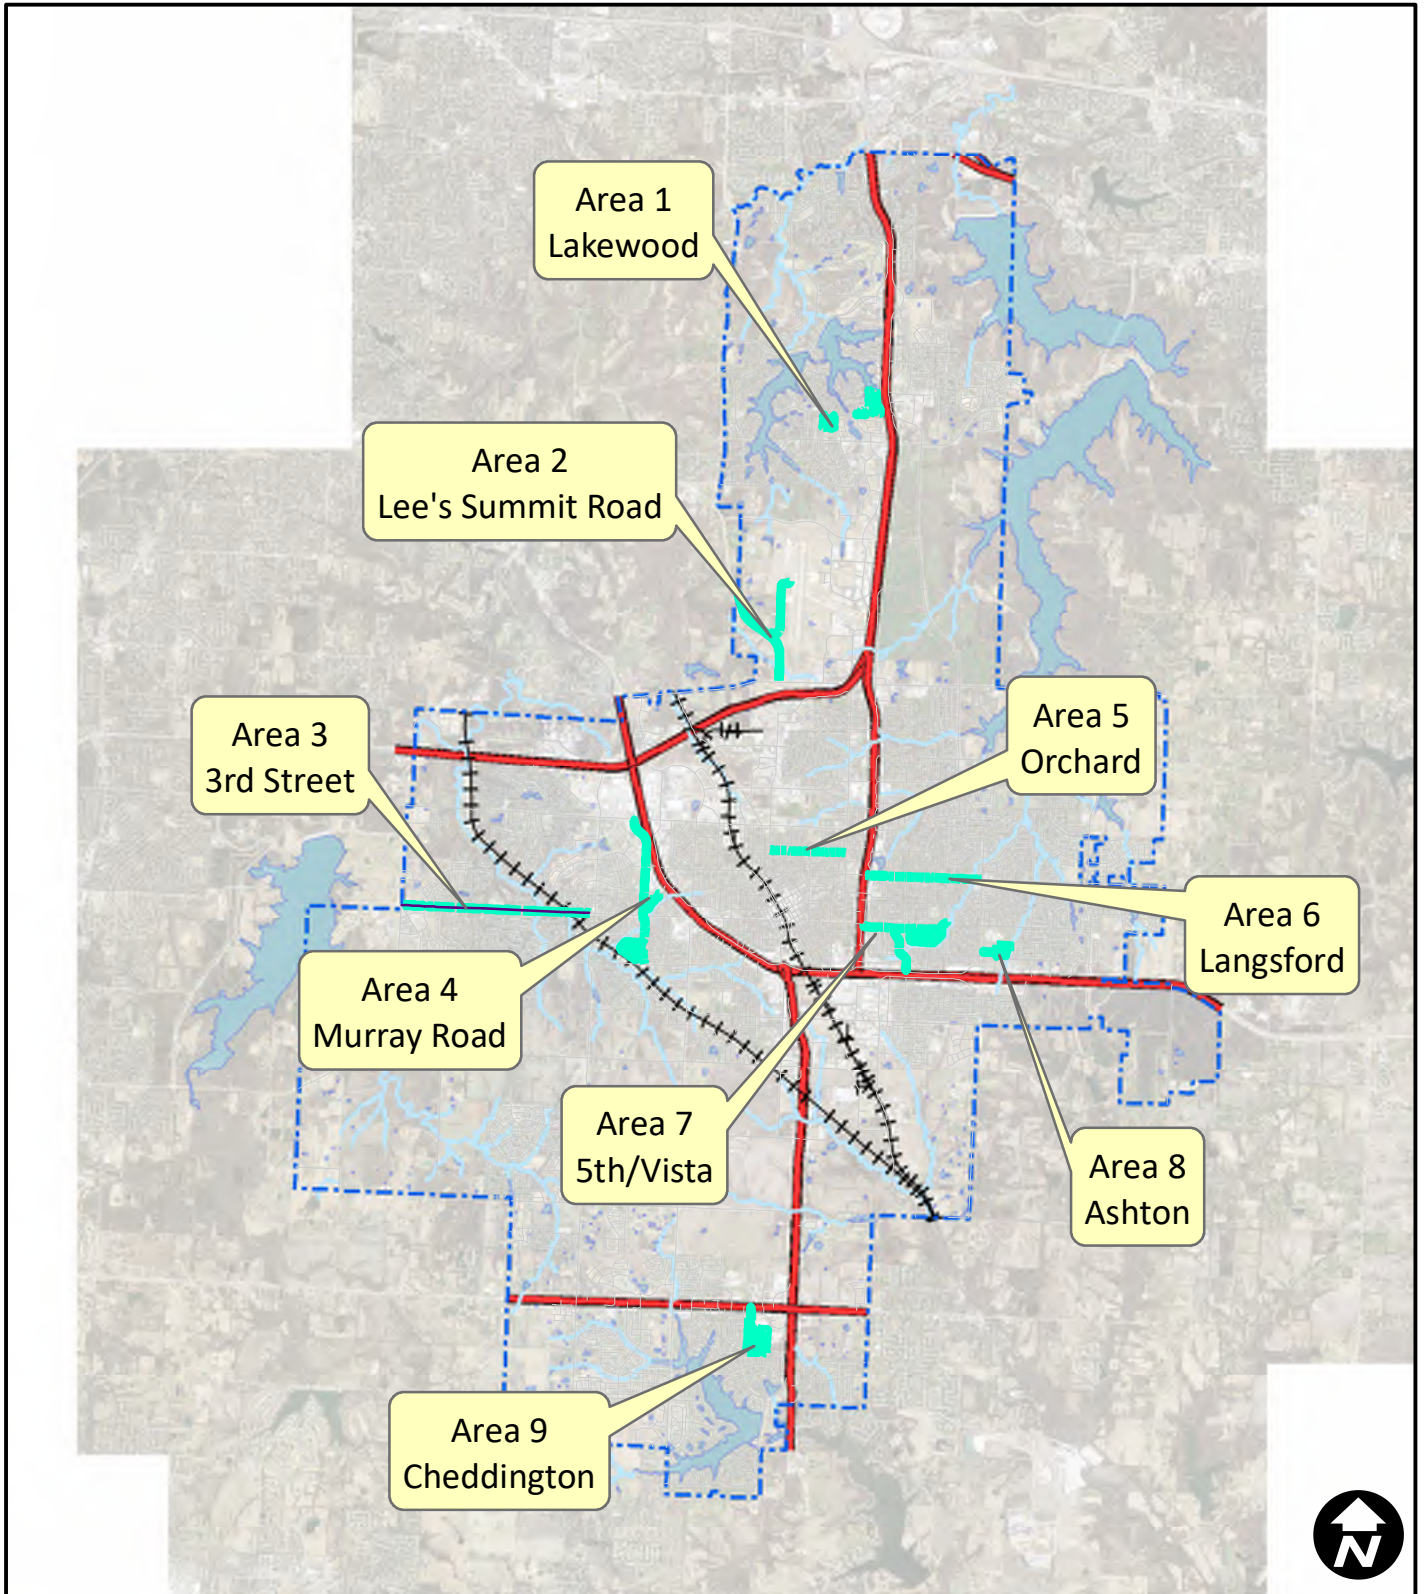

# City of Lee's Summit Surface Seal FY27 - Project No. P-296 SS

### Legend

— MicroSurface

# City of Lee's Summit Surface Seal FY27 - Project No. P-296 SS

Area 1  
Lakewood

Legend  
— MicroSurface