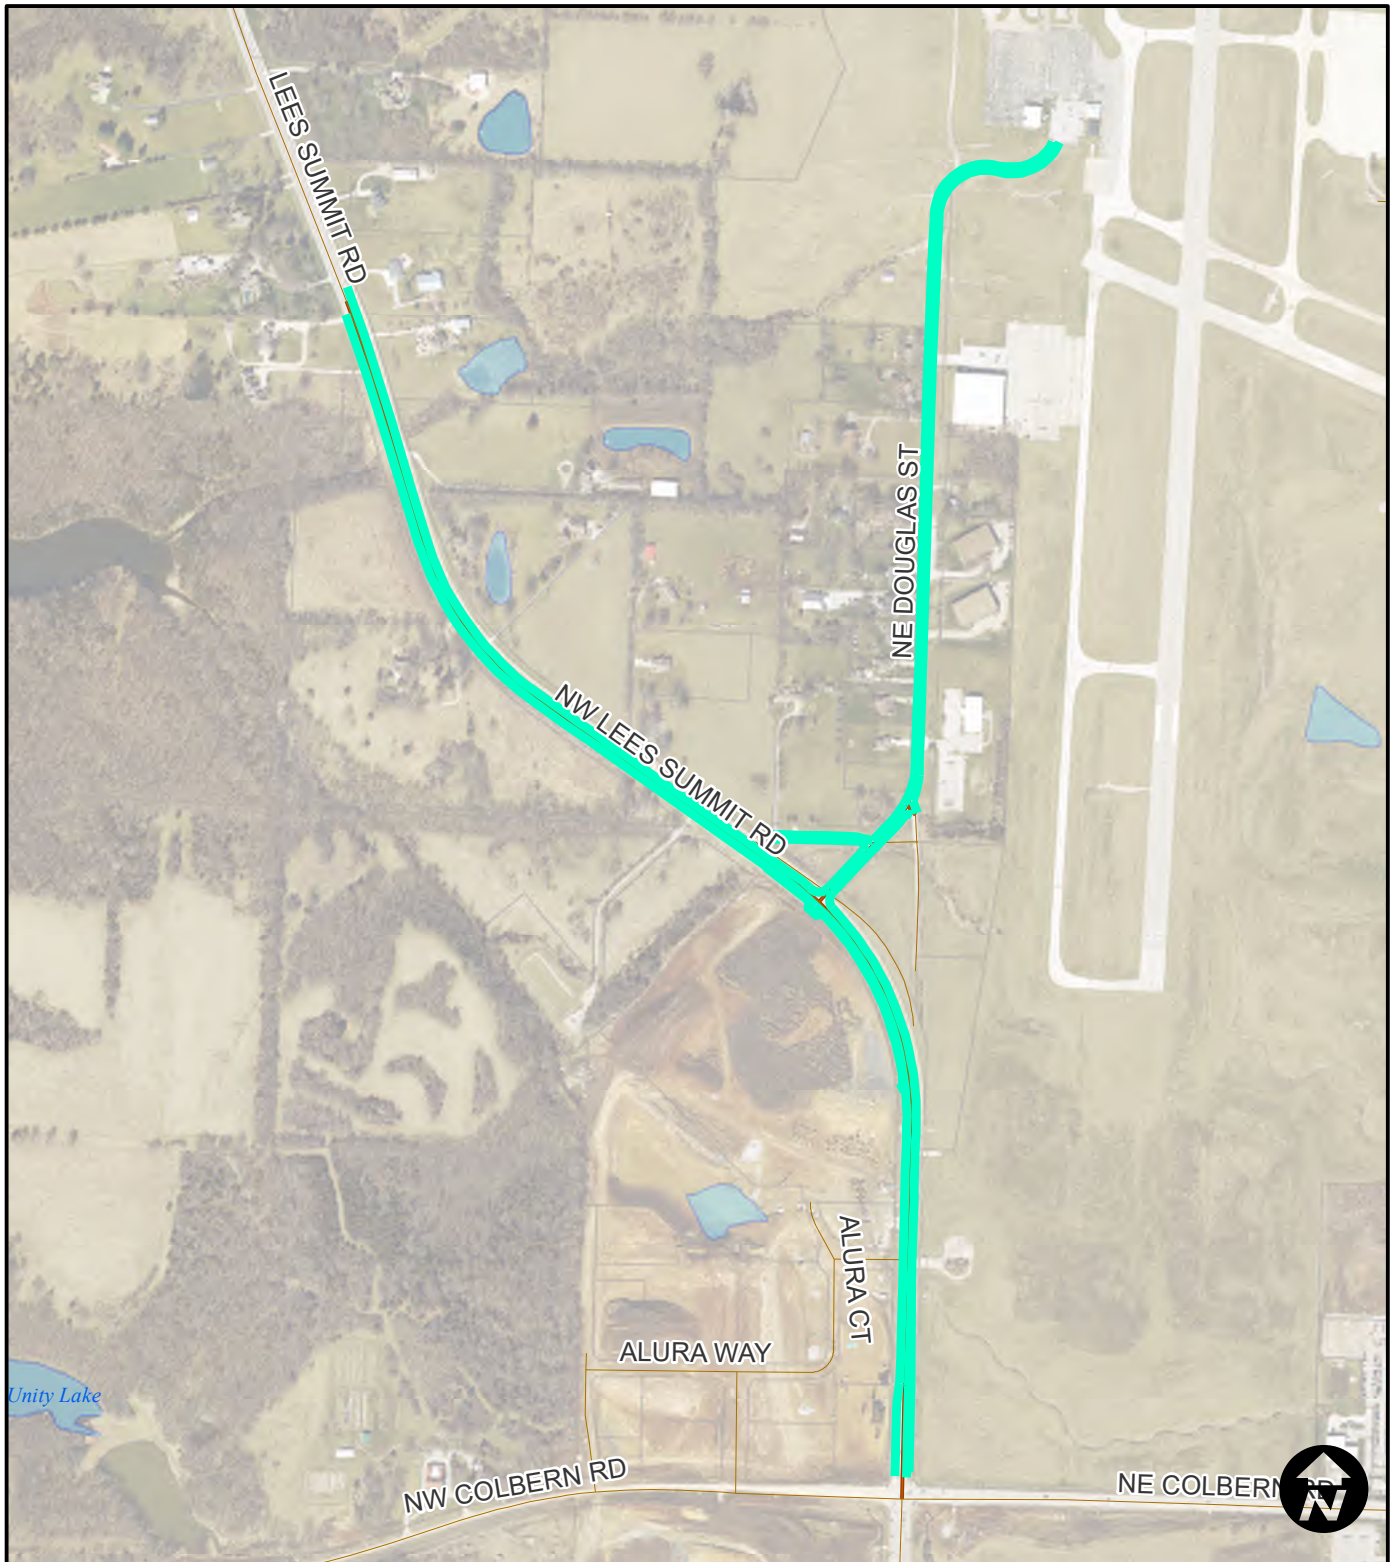

# City of Lee's Summit Surface Seal FY27 - Project No. P-296 SS

### Legend

— MicroSurface

# City of Lee's Summit Surface Seal FY27 - Project No. P-296 SS

Area 1  
Lakewood

Legend  
— MicroSurface

# City of Lee's Summit Surface Seal FY27 - Project No. P-296 SS

Area 2  
Lee's Summit Road