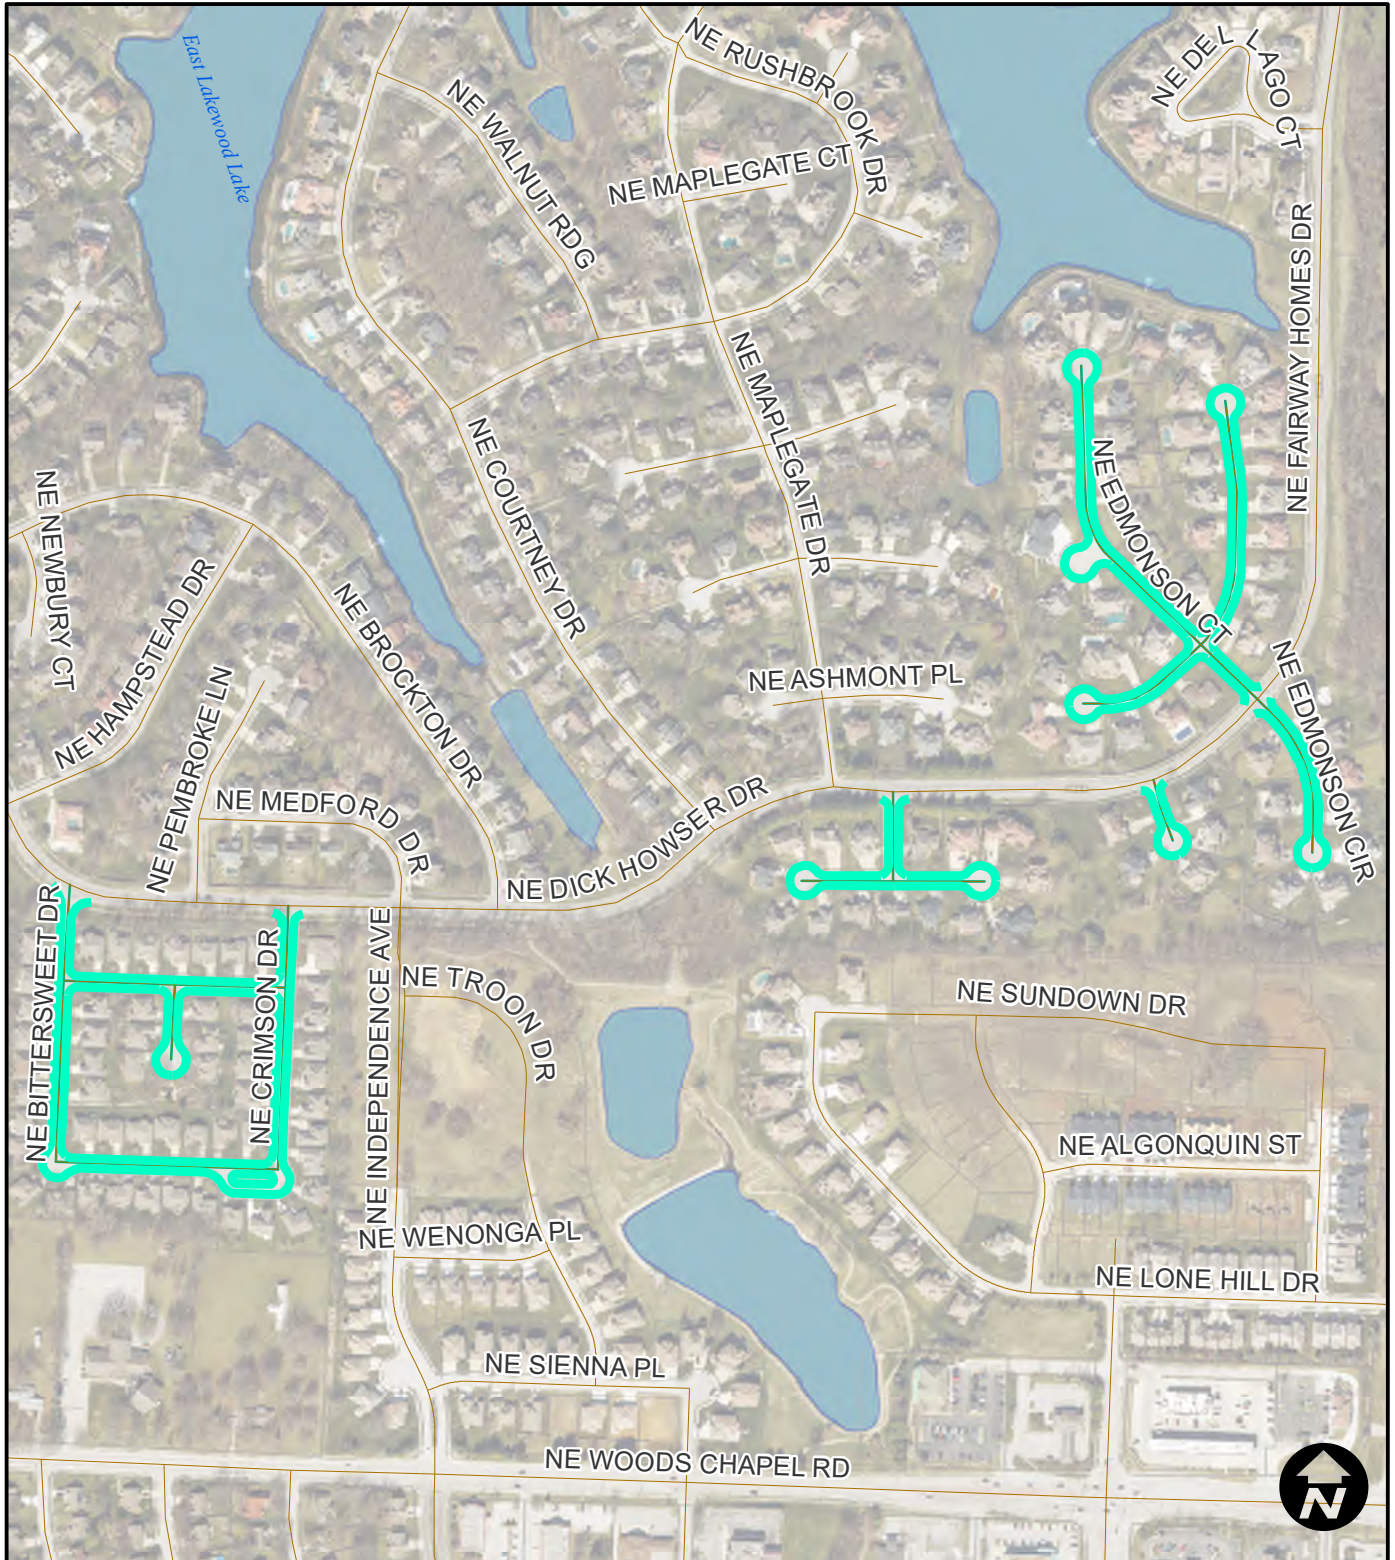

# City of Lee's Summit Surface Seal FY27 - Project No. P-296 SS

### Legend

— MicroSurface

# City of Lee's Summit Surface Seal FY27 - Project No. P-296 SS

Area 1  
Lakewood

Legend  
— MicroSurface

# City of Lee's Summit Surface Seal FY27 - Project No. P-296 SS

Area 2  
Lee's Summit Road