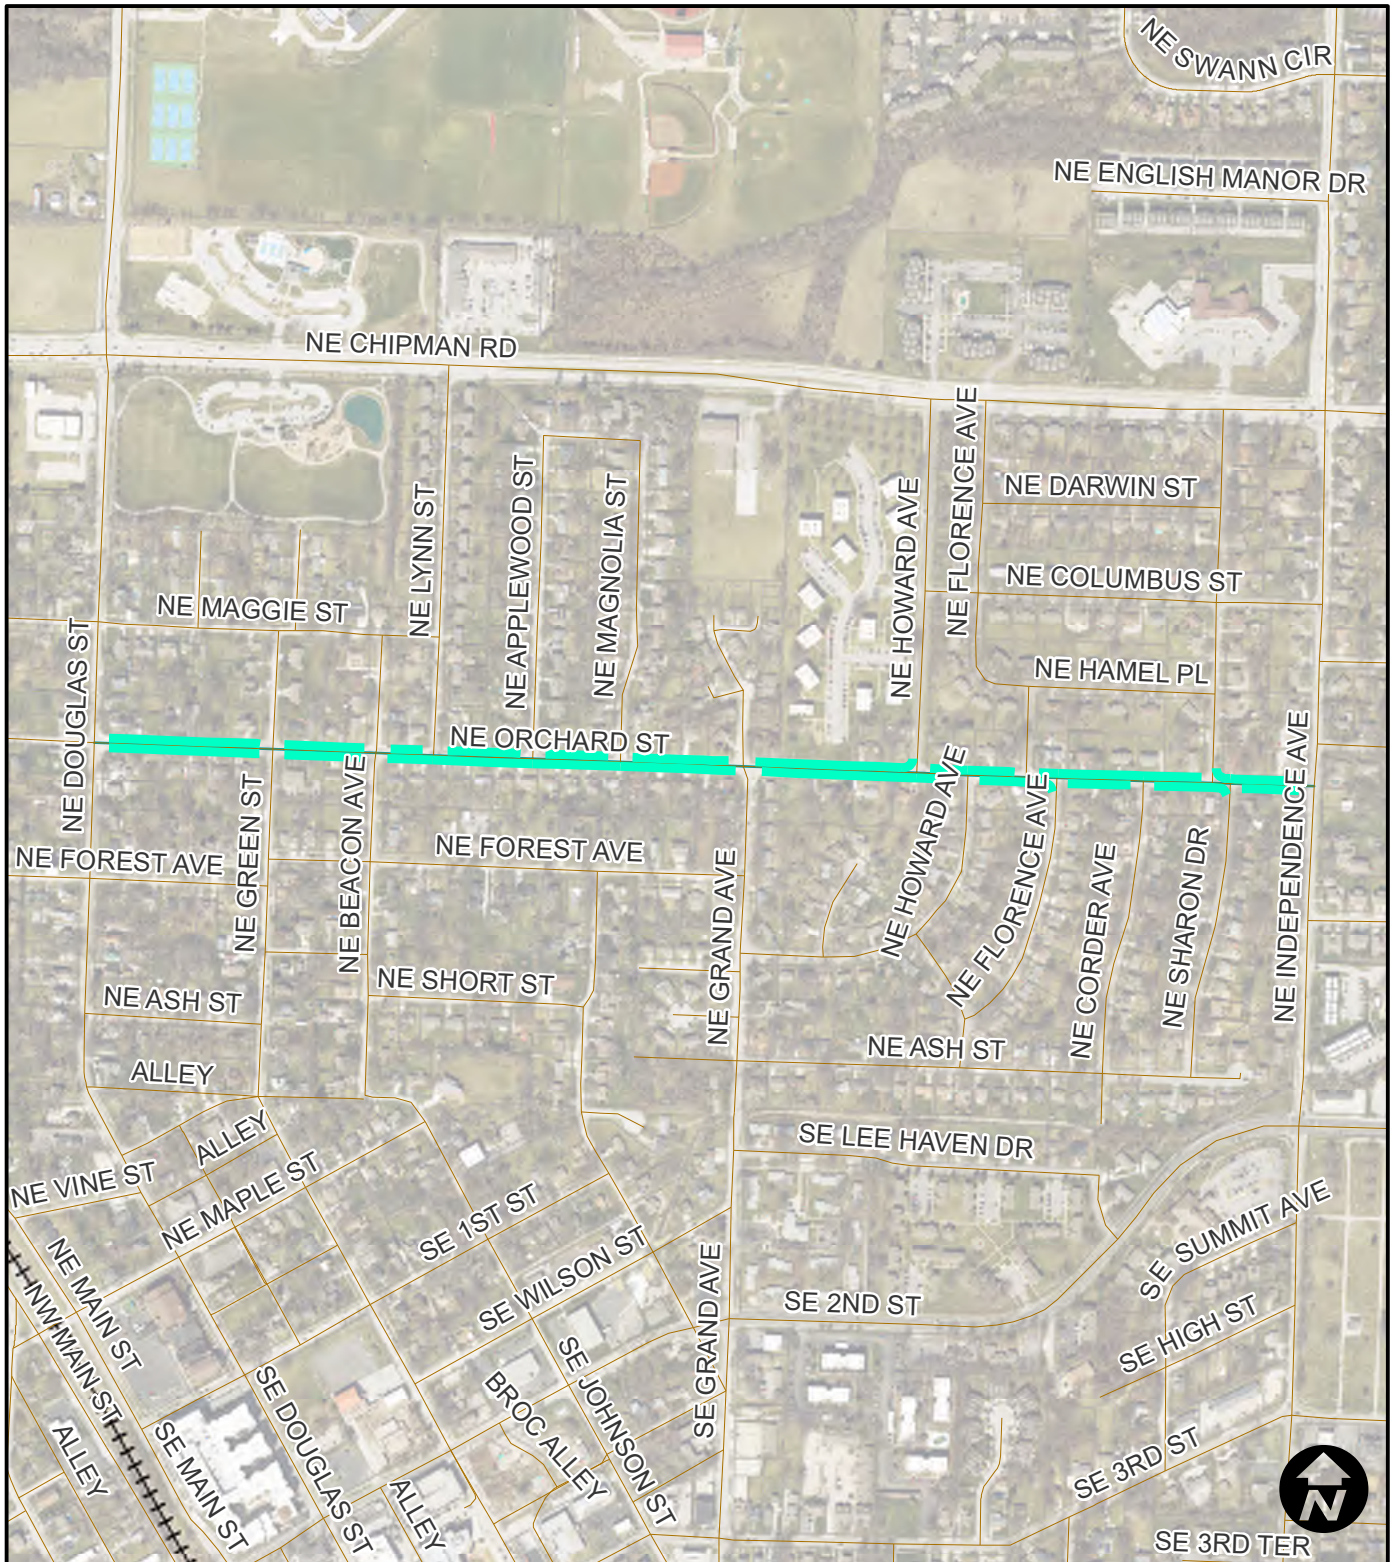

City of Lee's Summit Surface Seal FY27 - Project No. P-296 SS

Area 5
Orchard

Legend

MicroSurface