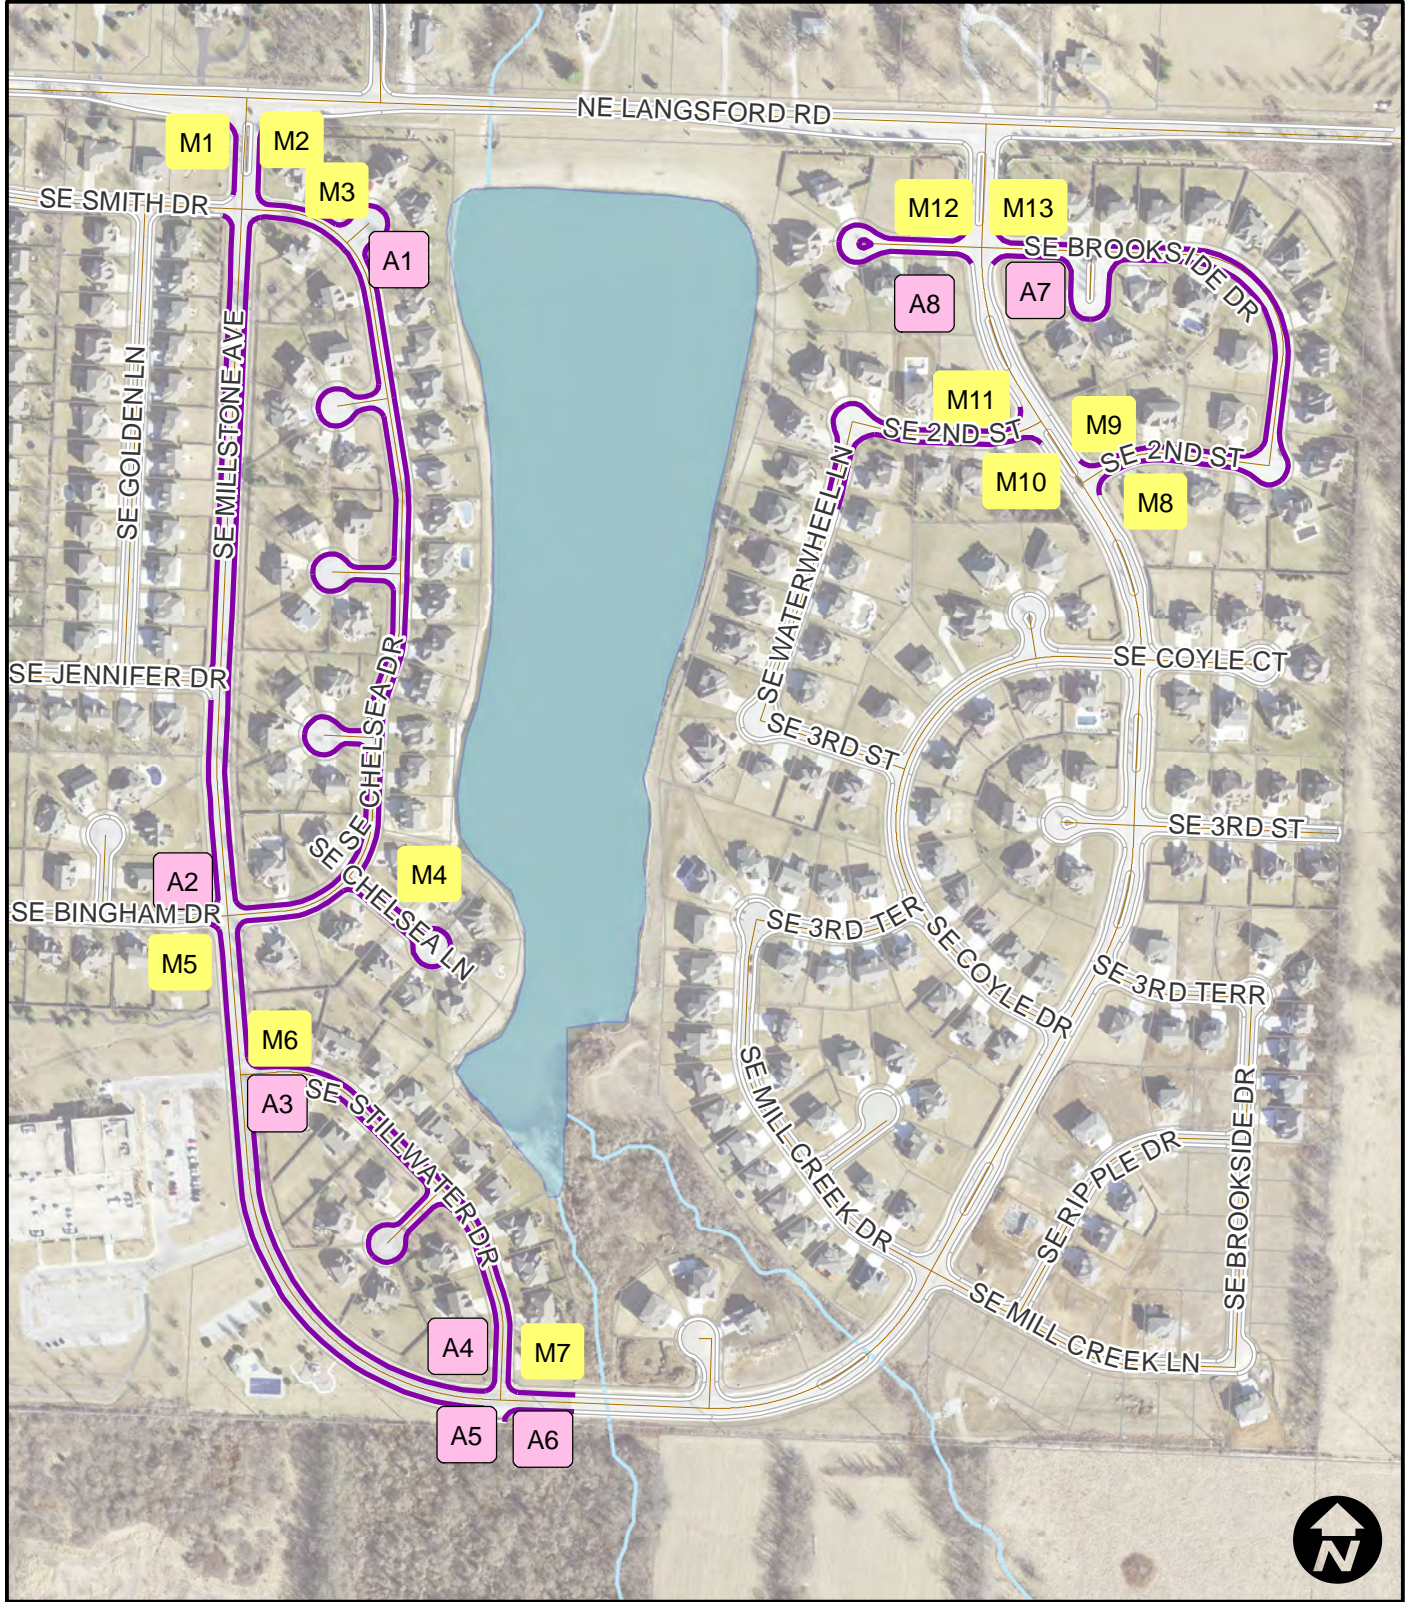

City of Lee's Summit

Curb Repair 19/20 Proj. No. 324-19/20 (curb)

Overview

Legend

- Curb Replacement
- A# Type A Sidewalk Ramp
- M# Type M Sidewalk Ramp

City of Lee's Summit

Curb Repair 19/20 Proj. No. 324-19/20 (curb)

Area 2-
Oaktree

Legend

-  Curb Replacement
-  A# Type A Sidewalk Ramp
-  M# Type M Sidewalk Ramp

City of Lee's Summit

Curb Repair 19/20 Proj. No. 324-19/20 (curb)

**Area 3-
Silkwood**

Legend

- Curb Replacement
- A# Type A Sidewalk Ramp
- M# Type M Sidewalk Ramp

City of Lee's Summit

Curb Repair 19/20 Proj. No. 324-19/20 (curb)

Area 4a -
Sommerset

Legend

- Curb Replacement
- A# Type A Sidewalk Ramp
- M# Type M Sidewalk Ramp

City of Lee's Summit

Curb Repair 19/20 Proj. No. 324-19/20 (curb)

Area 4b -
Sommerset

Legend

- Curb Replacement
- A# Type A Sidewalk Ramp
- M# Type M Sidewalk Ramp

City of Lee's Summit

Curb Repair 19/20 Proj. No. 324-19/20 (curb)

Area 5 -
Summit Mill

Legend

- Curb Replacement
- A# Type A Sidewalk Ramp
- M# Type M Sidewalk Ramp