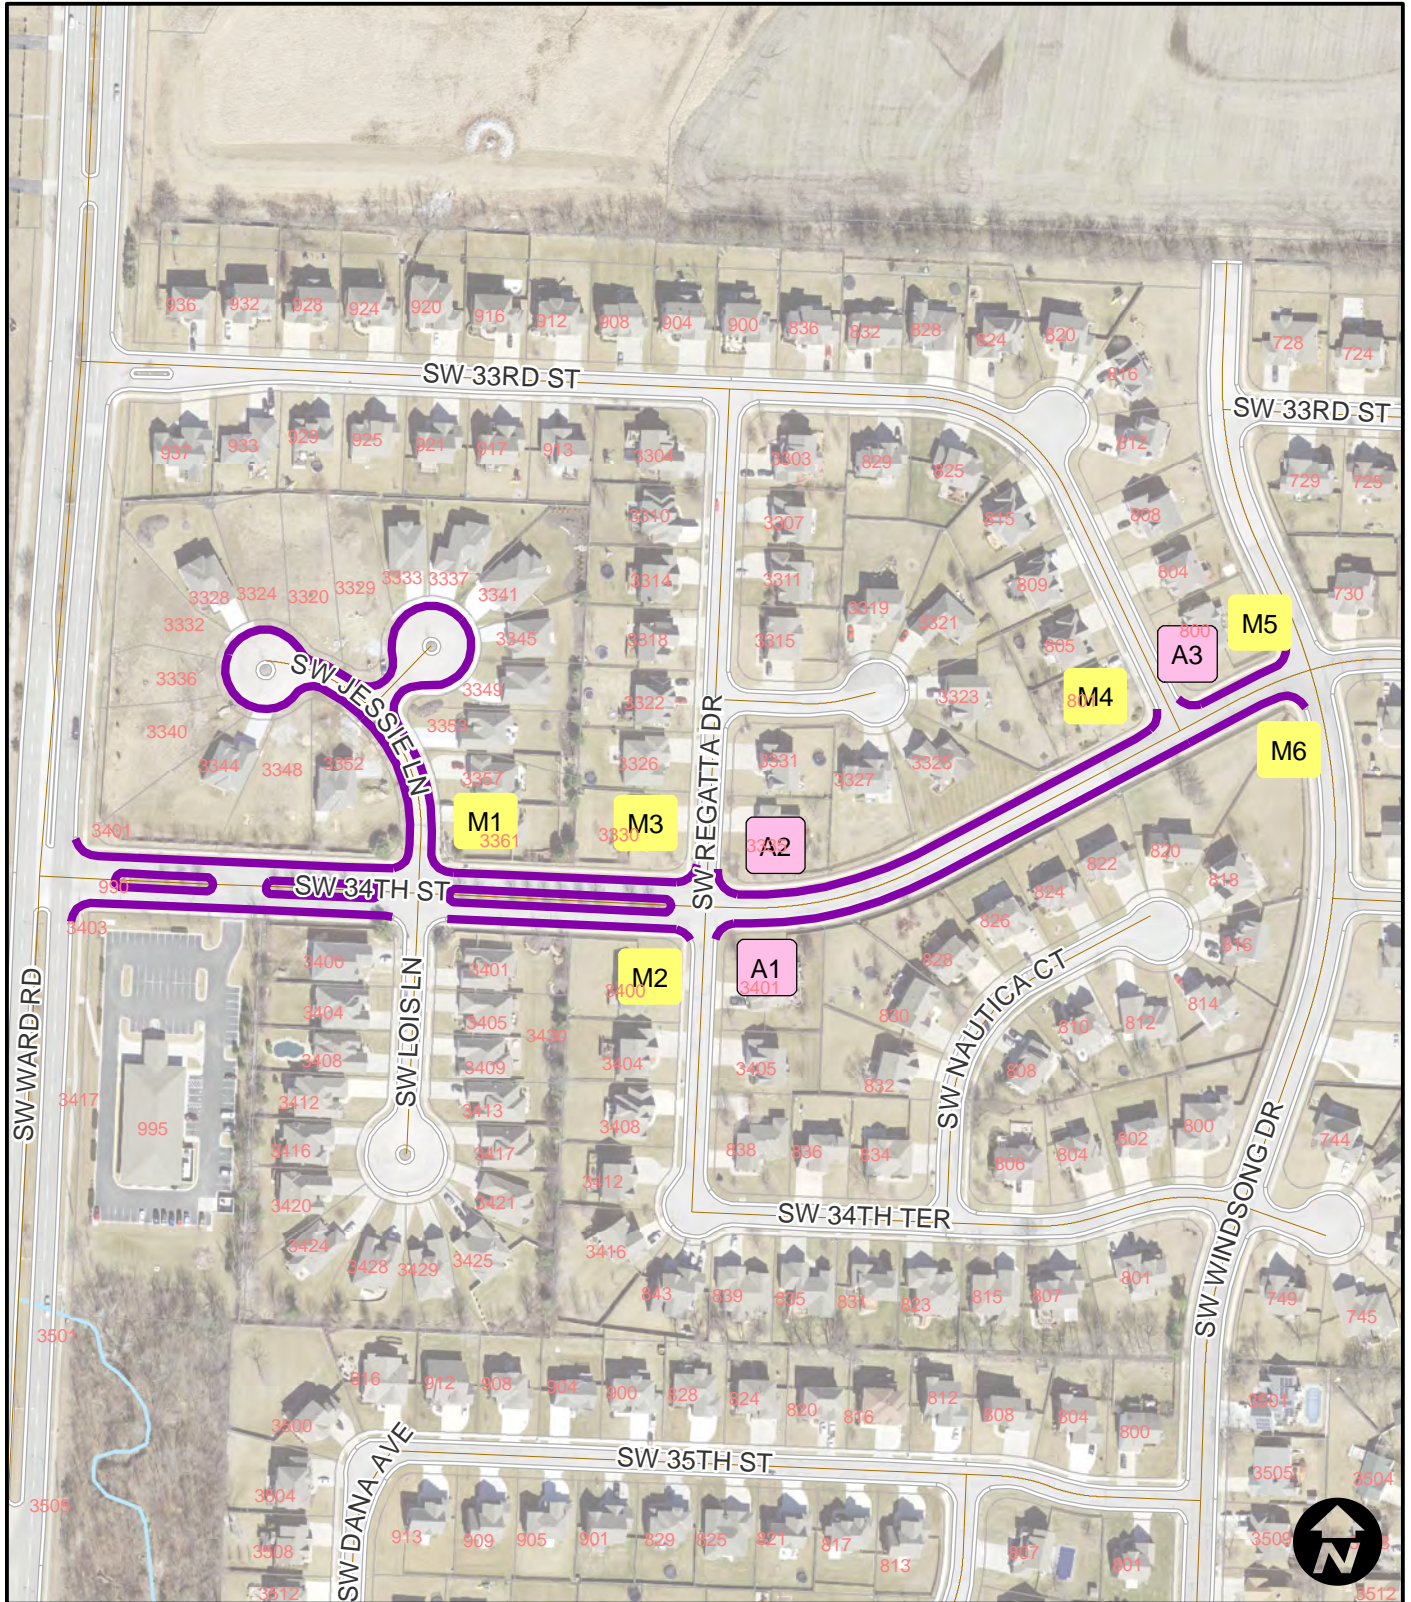

Area 2-
Oaktree

Legend

-  Curb Replacement
-  A# Type A Sidewalk Ramp
-  M# Type M Sidewalk Ramp

City of Lee's Summit

Curb Repair 19/20 Proj. No. 324-19/20 (curb)

**Area 3-
Silkwood**

Legend

- Curb Replacement
- A# Type A Sidewalk Ramp
- M# Type M Sidewalk Ramp

City of Lee's Summit

Curb Repair 19/20 Proj. No. 324-19/20 (curb)

Area 4a -
Sommerset

Legend

- Curb Replacement
- A# Type A Sidewalk Ramp
- M# Type M Sidewalk Ramp

City of Lee's Summit

Curb Repair 19/20 Proj. No. 324-19/20 (curb)

Area 4b -
Sommerset

Legend

- Curb Replacement
- A# Type A Sidewalk Ramp
- M# Type M Sidewalk Ramp

City of Lee's Summit

Curb Repair 19/20 Proj. No. 324-19/20 (curb)

Area 5 -
Summit Mill

Legend

- Curb Replacement
- A# Type A Sidewalk Ramp
- M# Type M Sidewalk Ramp

City of Lee's Summit

Curb Repair 19/20 Proj. No. 324-19/20 (curb)

**Area 6 -
34th Street**

Legend

- Curb Replacement
- A# Type A Sidewalk Ramp
- M# Type M Sidewalk Ramp

City of Lee's Summit

Curb Repair 19/20 Proj. No. 324-19/20 (curb)