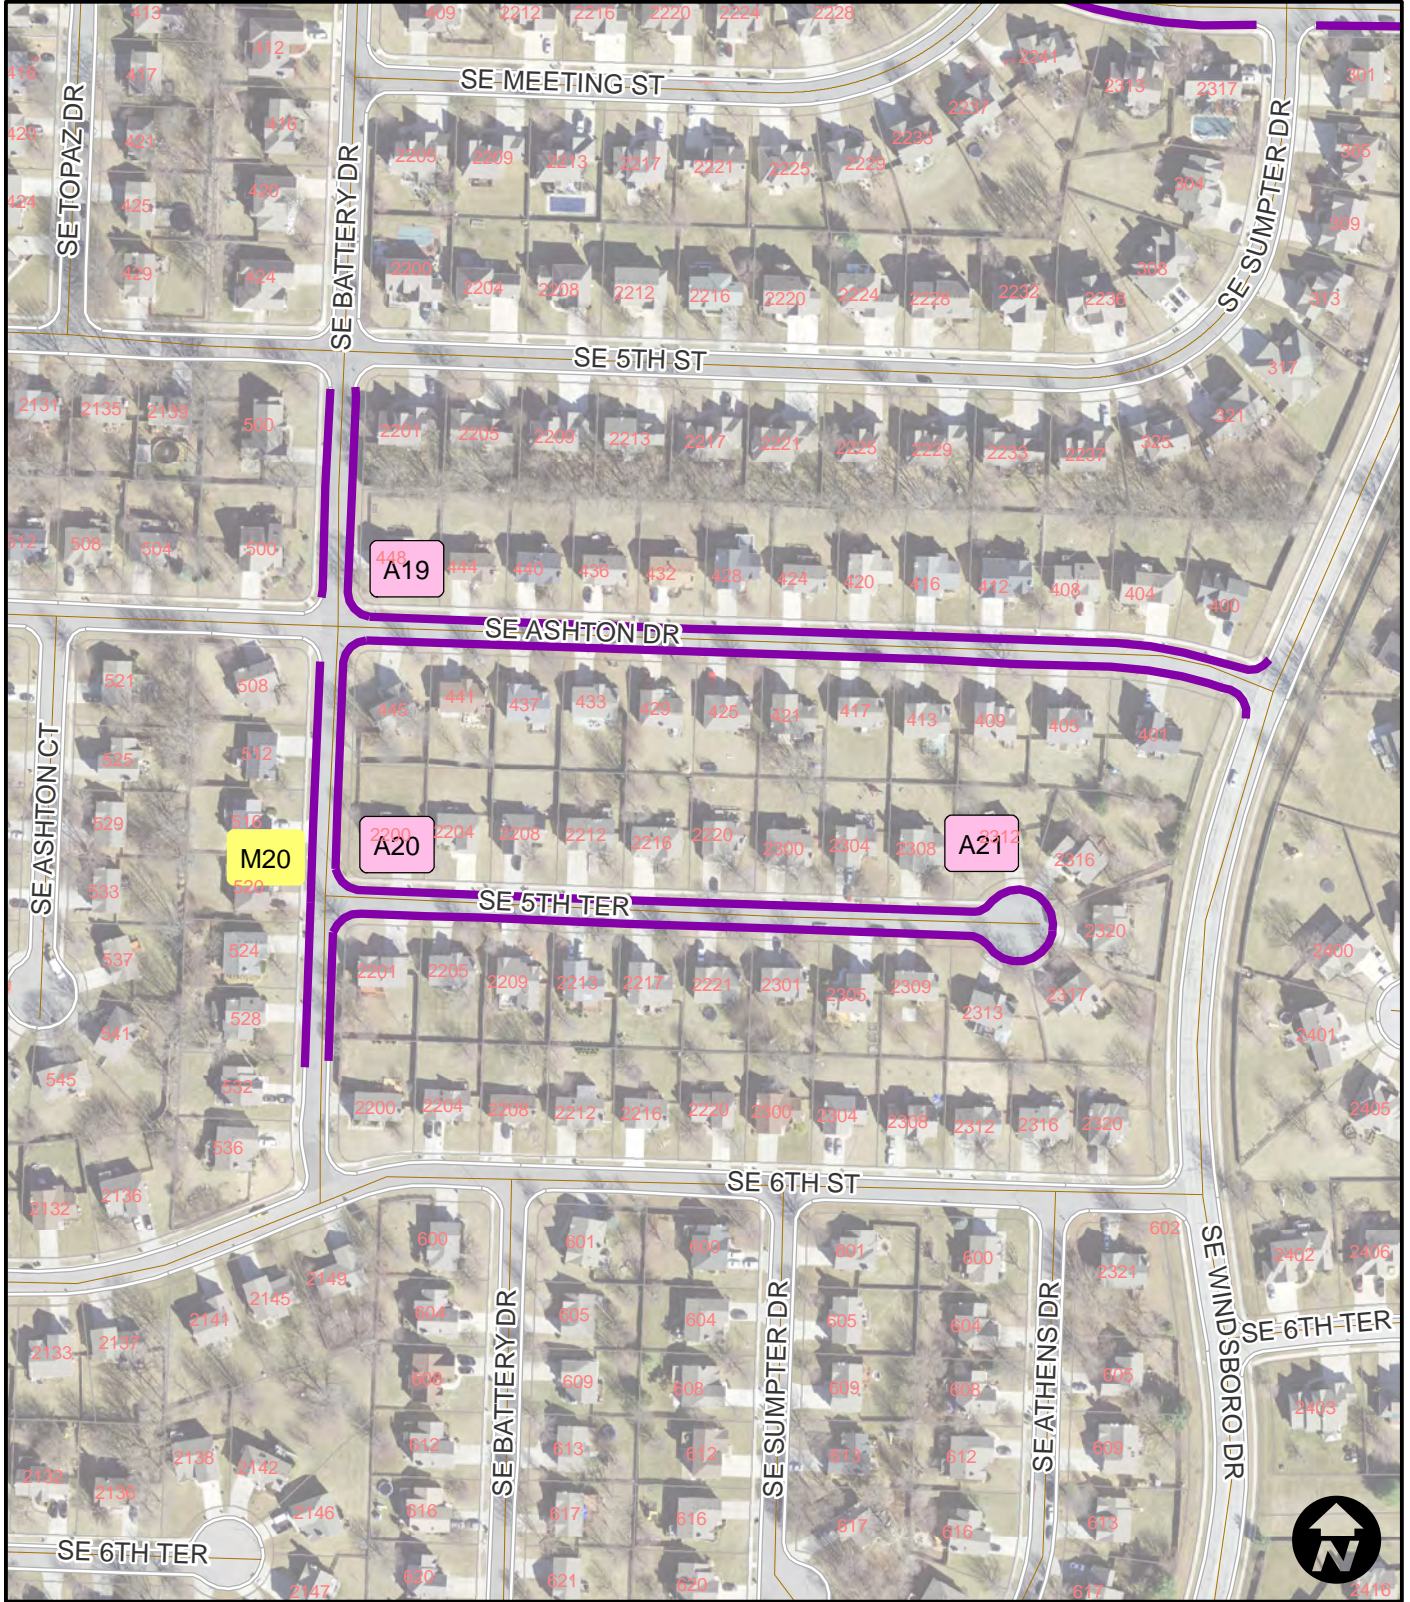

City of Lee's Summit

Curb Repair 19/20 Proj. No. 324-19/20 (curb)

Area 1b -
Ralph Powell
Meadowview - Strother

Legend

- A# Type A Sidewalk Ramp
- M# Type M Sidewalk Ramp

City of Lee's Summit

Curb Repair 19/20 Proj. No. 324-19/20 (curb)

Area 2-
Oaktree

Legend

-  Curb Replacement
-  A# Type A Sidewalk Ramp
-  M# Type M Sidewalk Ramp

City of Lee's Summit

Curb Repair 19/20 Proj. No. 324-19/20 (curb)

**Area 3-
Silkwood**

Legend

- Curb Replacement
- A# Type A Sidewalk Ramp
- M# Type M Sidewalk Ramp

City of Lee's Summit

Curb Repair 19/20 Proj. No. 324-19/20 (curb)

Area 4a -
Sommerset

Legend

- Curb Replacement
- A# Type A Sidewalk Ramp
- M# Type M Sidewalk Ramp

City of Lee's Summit

Curb Repair 19/20 Proj. No. 324-19/20 (curb)

Area 4b -
Sommerset

Legend

- Curb Replacement
- A# Type A Sidewalk Ramp
- M# Type M Sidewalk Ramp

City of Lee's Summit

Curb Repair 19/20 Proj. No. 324-19/20 (curb)

Area 5 -
Summit Mill

Legend

- Curb Replacement
- A# Type A Sidewalk Ramp
- M# Type M Sidewalk Ramp