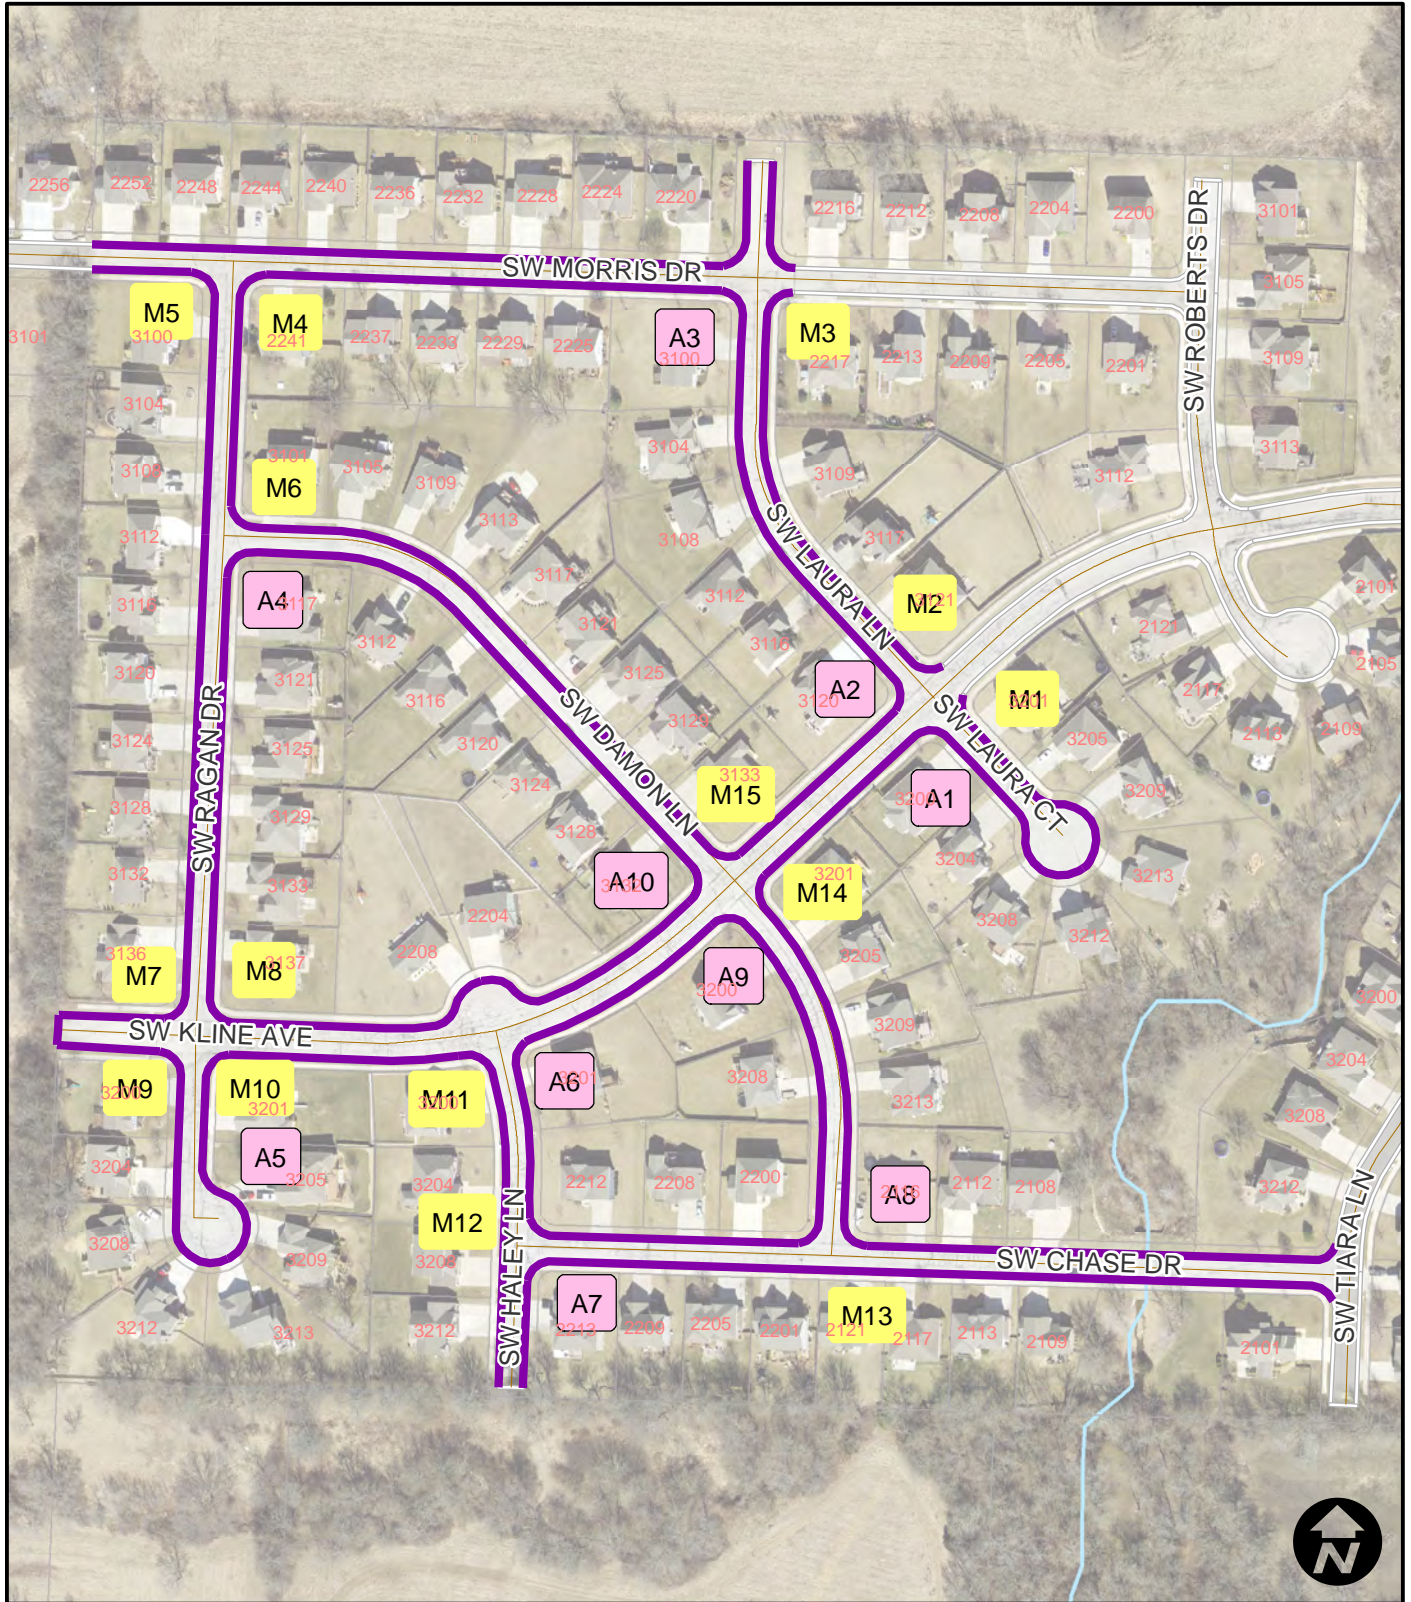

City of Lee's Summit

Curb Repair 19/20 Proj. No. 324-19/20 (curb)

Area 4a -
Sommerset

Legend

- Curb Replacement
- A# Type A Sidewalk Ramp
- M# Type M Sidewalk Ramp

City of Lee's Summit

Curb Repair 19/20 Proj. No. 324-19/20 (curb)

Area 4b -
Sommerset

Legend

- Curb Replacement
- A# Type A Sidewalk Ramp
- M# Type M Sidewalk Ramp

City of Lee's Summit

Curb Repair 19/20 Proj. No. 324-19/20 (curb)

Area 5 -
Summit Mill

Legend

- Curb Replacement
- A# Type A Sidewalk Ramp
- M# Type M Sidewalk Ramp

City of Lee's Summit

Curb Repair 19/20 Proj. No. 324-19/20 (curb)

**Area 6 -
34th Street**

Legend

- Curb Replacement
- A# Type A Sidewalk Ramp
- M# Type M Sidewalk Ramp

City of Lee's Summit

Curb Repair 19/20 Proj. No. 324-19/20 (curb)

Area 7 -
Pryor Meadows

Legend

- Curb Replacement
- A# Type A Sidewalk Ramp
- M# Type M Sidewalk Ramp