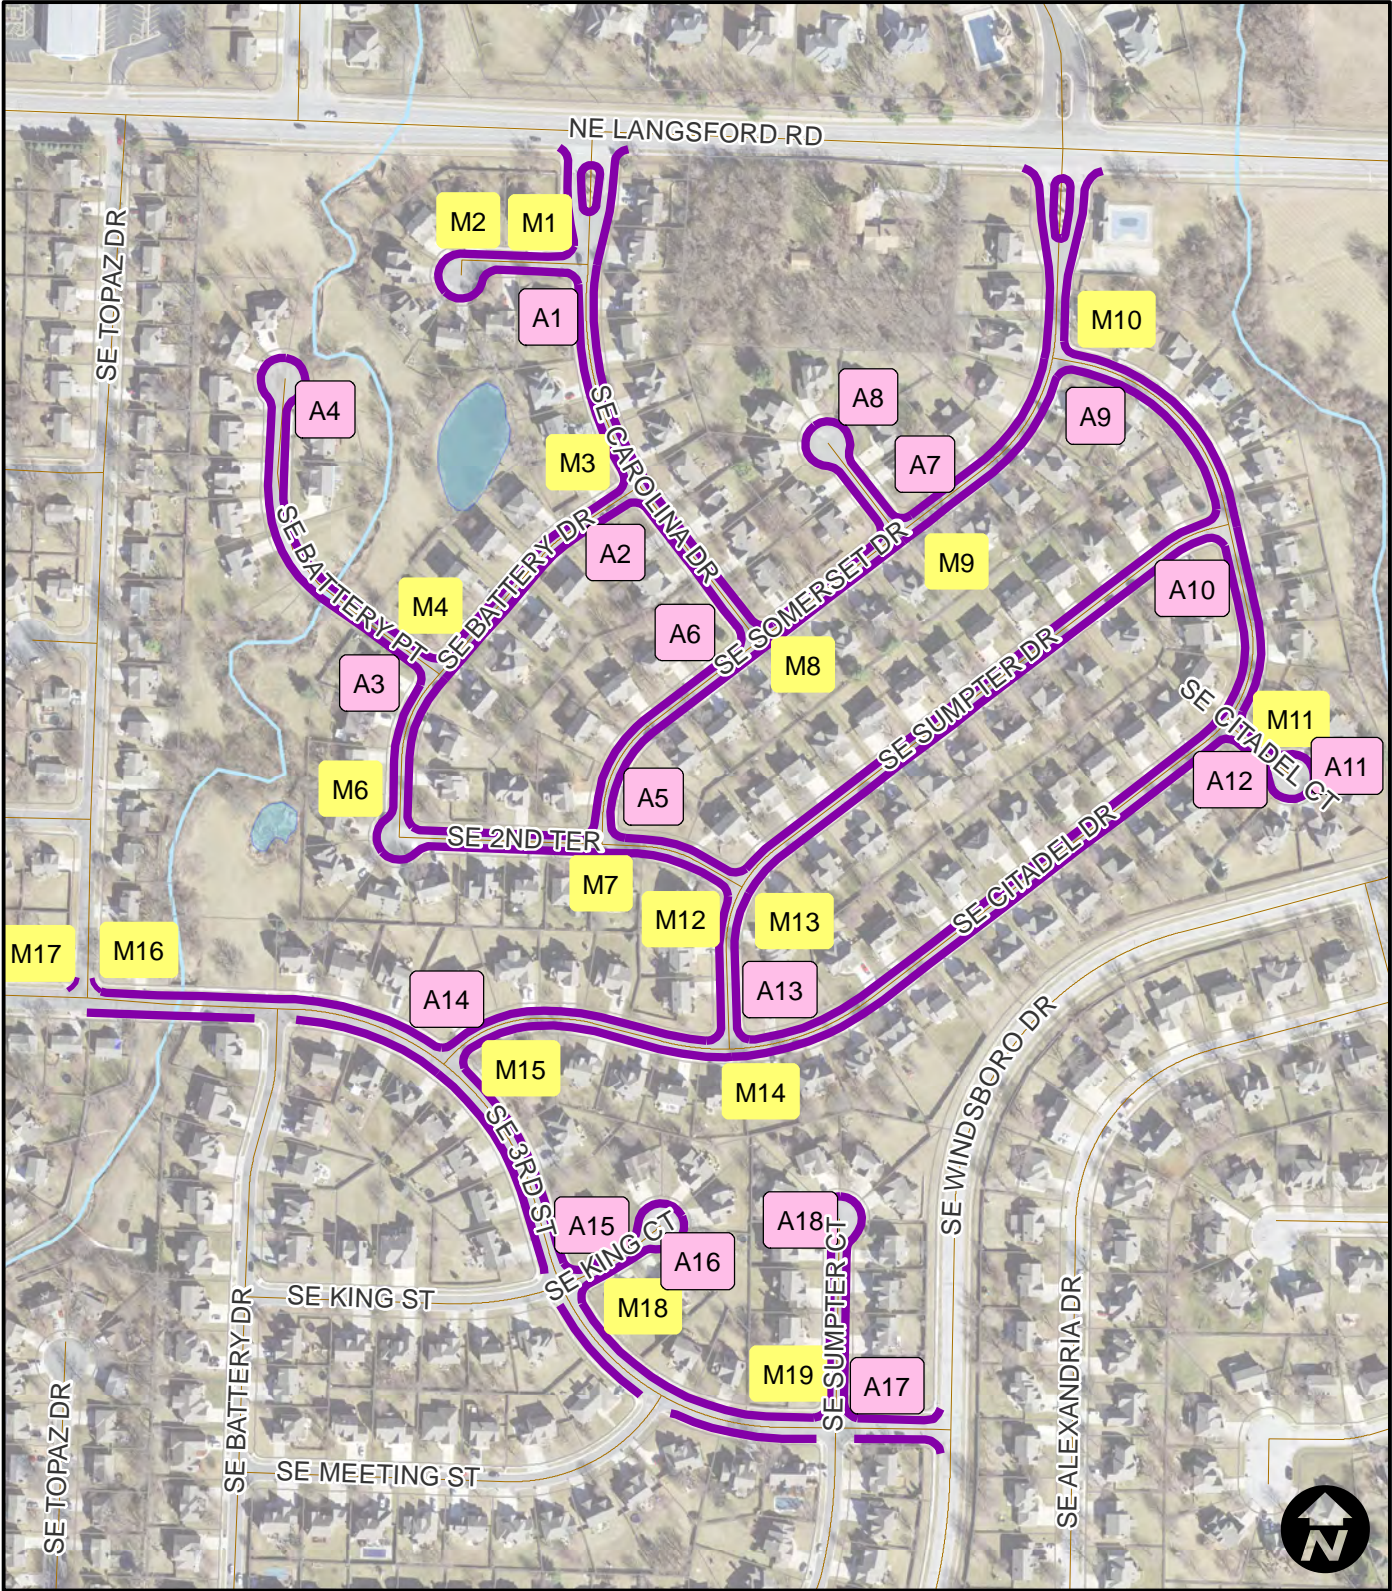

City of Lee's Summit

Curb Repair 19/20 Proj. No. 324-19/20 (curb)

Overview

Legend

- Curb Replacement
- A# Type A Sidewalk Ramp
- M# Type M Sidewalk Ramp

City of Lee's Summit

Curb Repair 19/20 Proj. No. 324-19/20 (curb)

City of Lee's Summit

Curb Repair 19/20 Proj. No. 324-19/20 (curb)

Area 1b -
Ralph Powell
Meadowview - Strother

Legend

- A# Type A Sidewalk Ramp
- M# Type M Sidewalk Ramp

City of Lee's Summit

Curb Repair 19/20 Proj. No. 324-19/20 (curb)

Area 2-
Oaktree

Legend

-  Curb Replacement
-  A# Type A Sidewalk Ramp
-  M# Type M Sidewalk Ramp

City of Lee's Summit

Curb Repair 19/20 Proj. No. 324-19/20 (curb)

**Area 3-
Silkwood**

Legend

- Curb Replacement
- A# Type A Sidewalk Ramp
- M# Type M Sidewalk Ramp

City of Lee's Summit

Curb Repair 19/20 Proj. No. 324-19/20 (curb)

Area 4a -
Sommerset

Legend

- Curb Replacement
- A# Type A Sidewalk Ramp
- M# Type M Sidewalk Ramp

City of Lee's Summit

Curb Repair 19/20 Proj. No. 324-19/20 (curb)