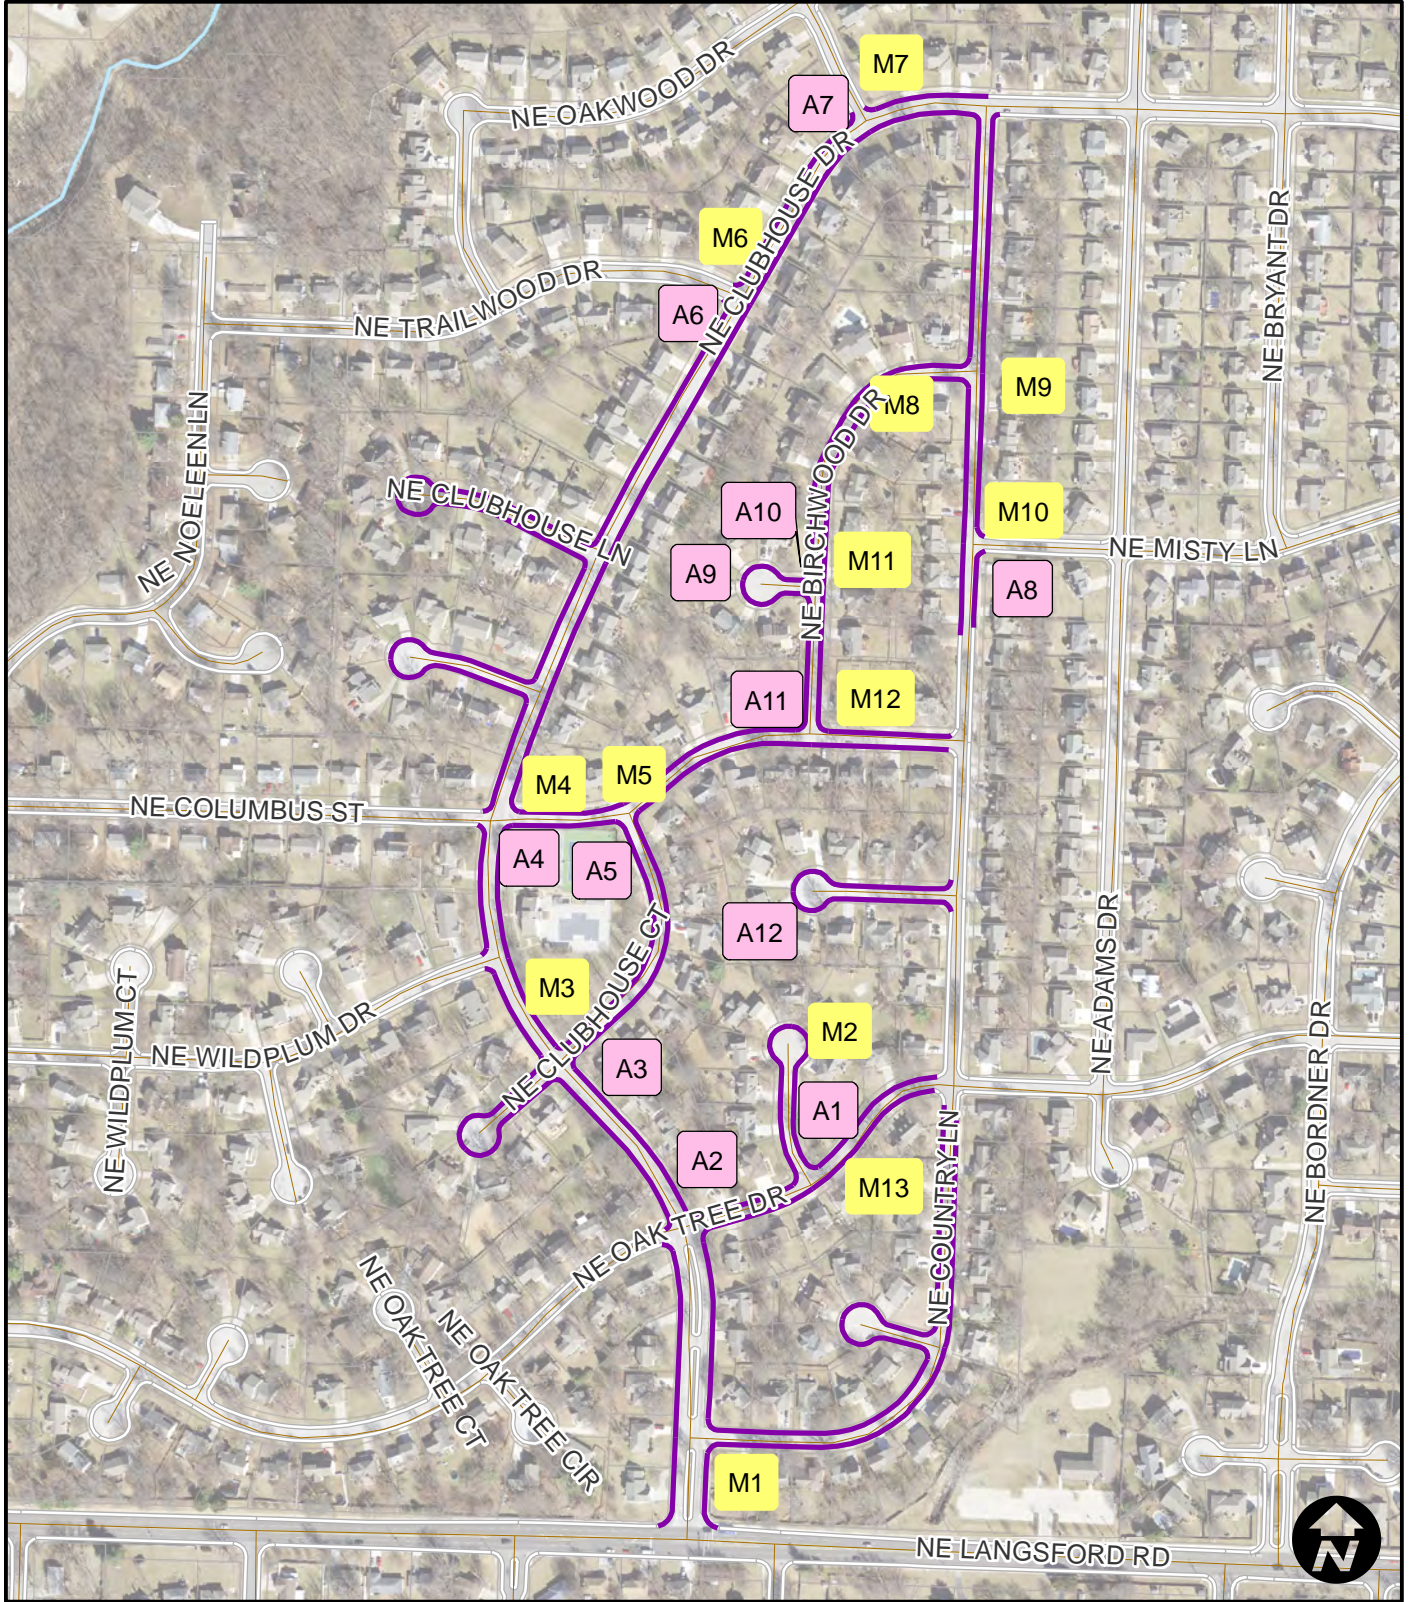

City of Lee's Summit

Curb Repair 19/20 Proj. No. 324-19/20 (curb)

Overview

Legend

- Curb Replacement
- A# Type A Sidewalk Ramp
- M# Type M Sidewalk Ramp

City of Lee's Summit

Curb Repair 19/20 Proj. No. 324-19/20 (curb)

City of Lee's Summit

Curb Repair 19/20 Proj. No. 324-19/20 (curb)

Area 1b -
Ralph Powell
Meadowview - Strother

Legend

- A# Type A Sidewalk Ramp
- M# Type M Sidewalk Ramp

City of Lee's Summit

Curb Repair 19/20 Proj. No. 324-19/20 (curb)

Area 2-
Oaktree

Legend

-  Curb Replacement
-  A# Type A Sidewalk Ramp
-  M# Type M Sidewalk Ramp

City of Lee's Summit

Curb Repair 19/20 Proj. No. 324-19/20 (curb)

**Area 3-
Silkwood**

Legend

- Curb Replacement
- A# Type A Sidewalk Ramp
- M# Type M Sidewalk Ramp

City of Lee's Summit

Curb Repair 19/20 Proj. No. 324-19/20 (curb)

Area 4a -
Sommerset

Legend

- Curb Replacement
- A# Type A Sidewalk Ramp
- M# Type M Sidewalk Ramp

City of Lee's Summit

Curb Repair 19/20 Proj. No. 324-19/20 (curb)