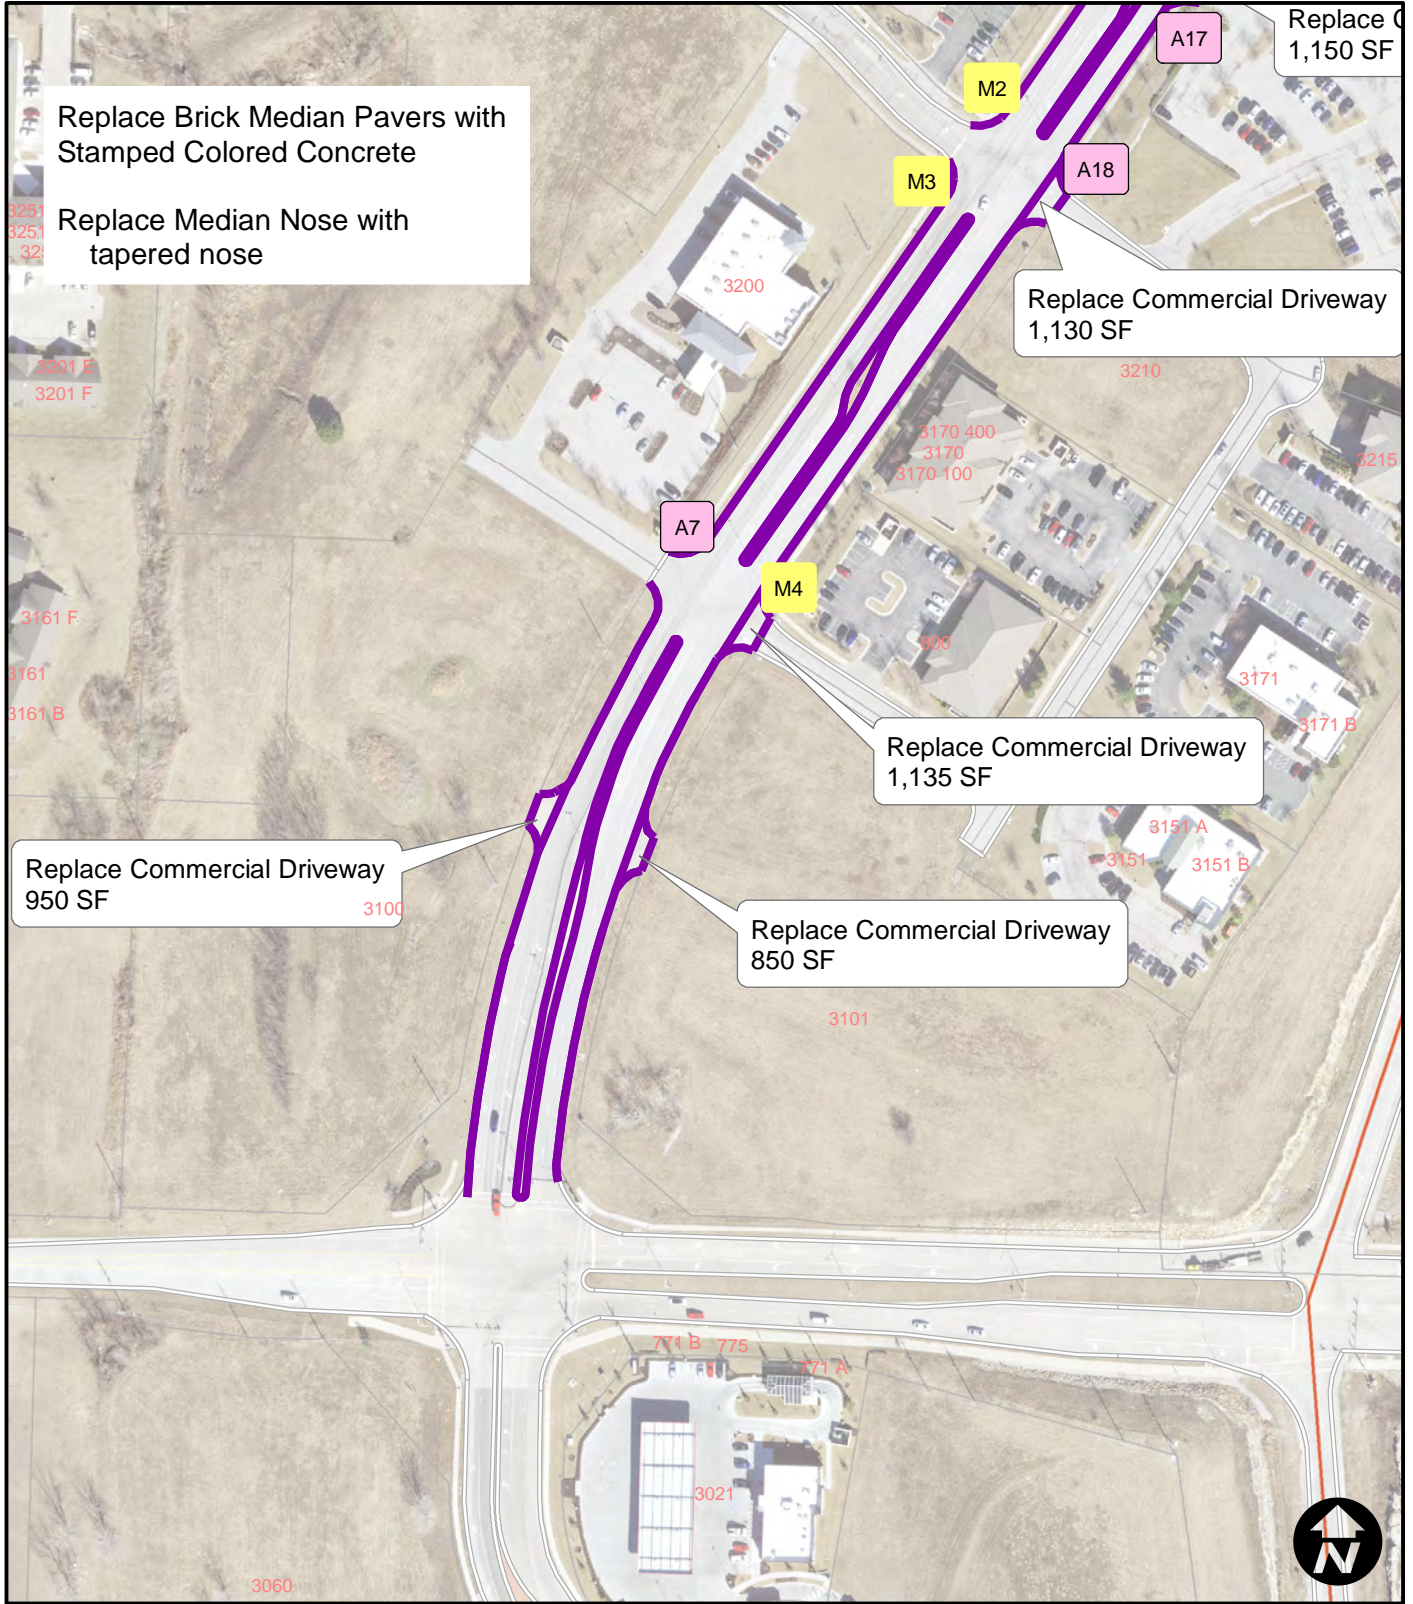

City of Lee's Summit

Curb Repair 19/20 Proj. No. 324-19/20 (curb)

Overview

Legend

- Curb Replacement
- A# Type A Sidewalk Ramp
- M# Type M Sidewalk Ramp

City of Lee's Summit

Curb Repair 19/20 Proj. No. 324-19/20 (curb)

City of Lee's Summit

Curb Repair 19/20 Proj. No. 324-19/20 (curb)

Area 1b -
Ralph Powell
Meadowview - Strother

Legend

- A# Type A Sidewalk Ramp
- M# Type M Sidewalk Ramp

City of Lee's Summit

Curb Repair 19/20 Proj. No. 324-19/20 (curb)

Area 2-
Oaktree

Legend

-  Curb Replacement
-  A# Type A Sidewalk Ramp
-  M# Type M Sidewalk Ramp

City of Lee's Summit

Curb Repair 19/20 Proj. No. 324-19/20 (curb)

**Area 3-
Silkwood**

Legend

- Curb Replacement
- A# Type A Sidewalk Ramp
- M# Type M Sidewalk Ramp

City of Lee's Summit

Curb Repair 19/20 Proj. No. 324-19/20 (curb)

Area 4a -
Sommerset

Legend

- Curb Replacement
- A# Type A Sidewalk Ramp
- M# Type M Sidewalk Ramp

City of Lee's Summit

Curb Repair 19/20 Proj. No. 324-19/20 (curb)