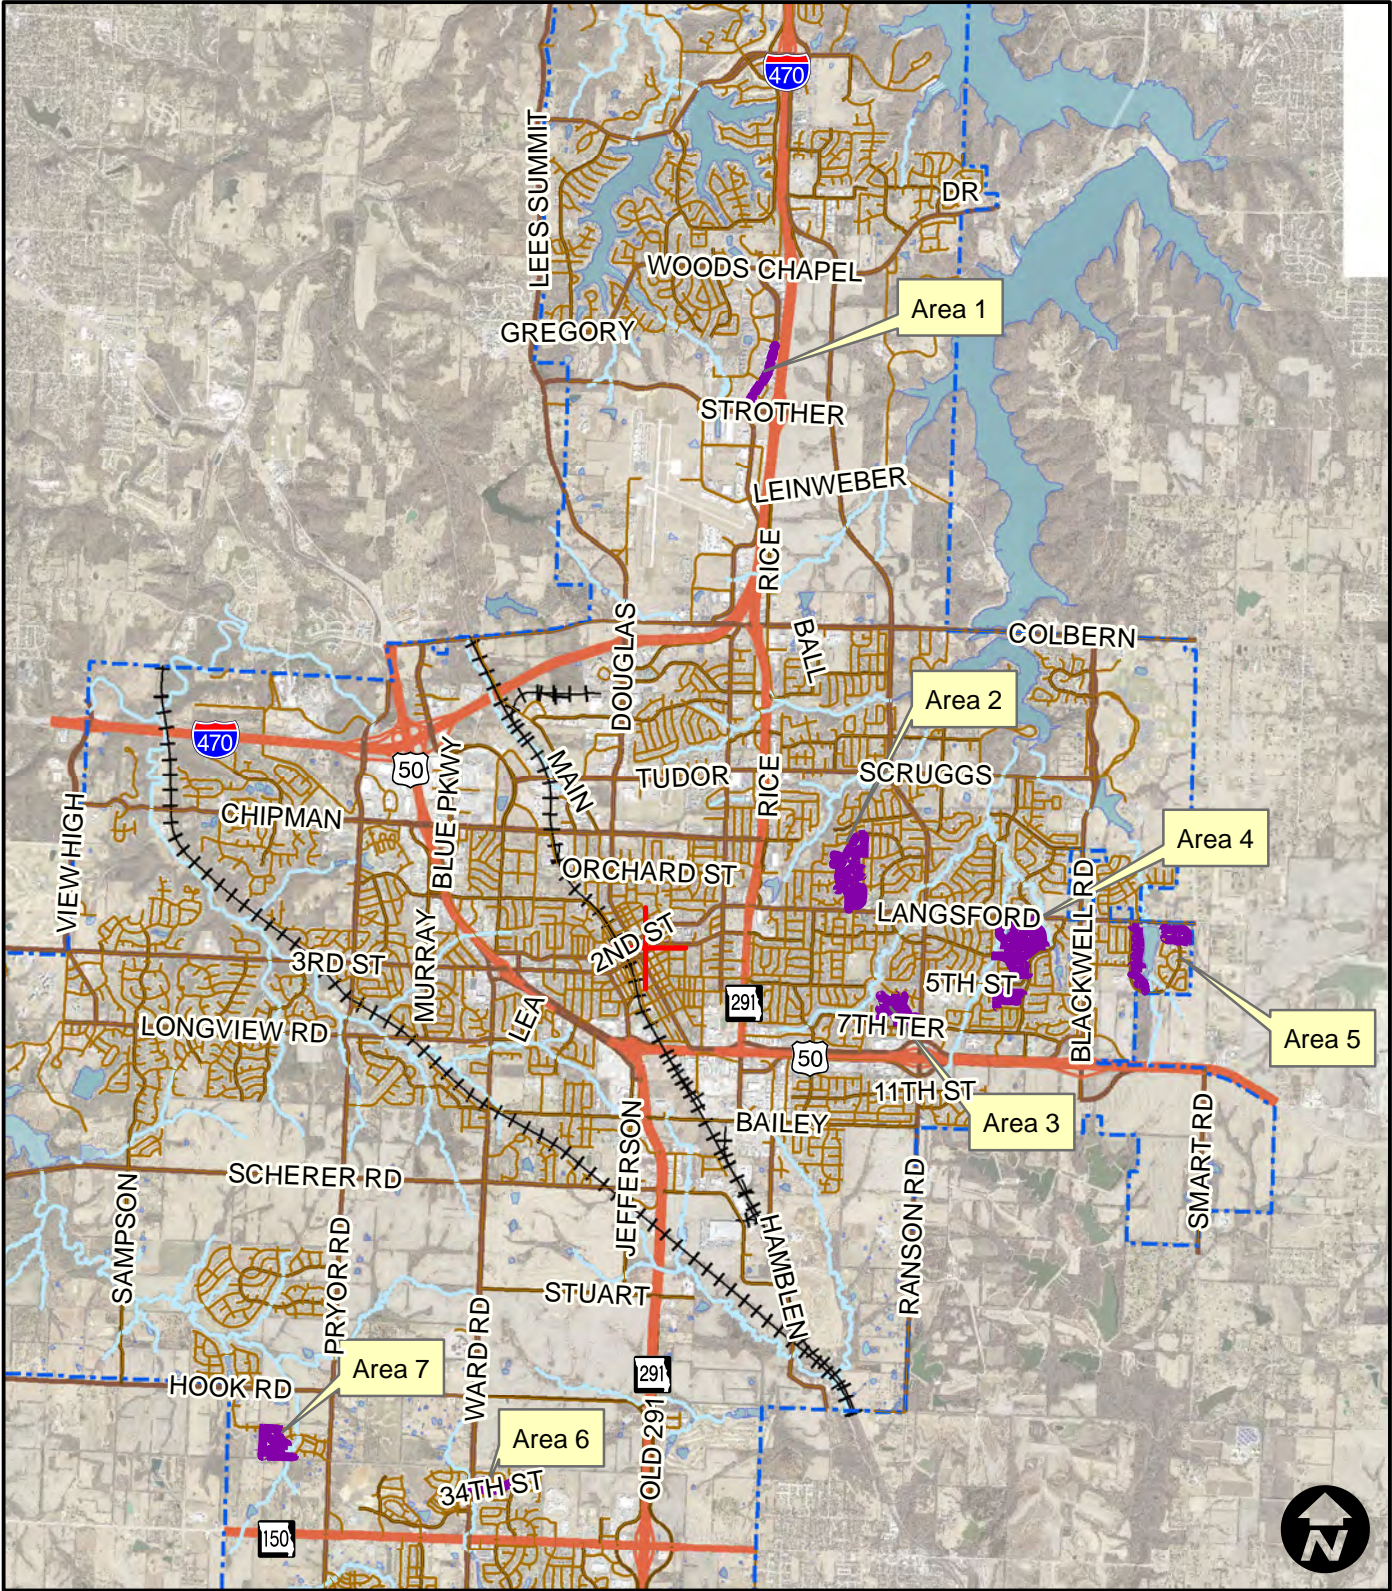

City of Lee's Summit

Curb Repair 19/20 Proj. No. 324-19/20 (curb)

Overview

Legend

- Curb Replacement
- A# Type A Sidewalk Ramp
- M# Type M Sidewalk Ramp

City of Lee's Summit

Curb Repair 19/20 Proj. No. 324-19/20 (curb)

City of Lee's Summit

Curb Repair 19/20 Proj. No. 324-19/20 (curb)

Area 1b -
Ralph Powell
Meadowview - Strother

Legend

- A# Type A Sidewalk Ramp
- M# Type M Sidewalk Ramp

City of Lee's Summit

Curb Repair 19/20 Proj. No. 324-19/20 (curb)

Area 2-
Oaktree

Legend

-  Curb Replacement
-  A# Type A Sidewalk Ramp
-  M# Type M Sidewalk Ramp

City of Lee's Summit

Curb Repair 19/20 Proj. No. 324-19/20 (curb)

**Area 3-
Silkwood**

Legend

- Curb Replacement
- A# Type A Sidewalk Ramp
- M# Type M Sidewalk Ramp

Area 4b -
Sommerset

Legend

- Curb Replacement
- A# Type A Sidewalk Ramp
- M# Type M Sidewalk Ramp

City of Lee's Summit

Curb Repair 19/20 Proj. No. 324-19/20 (curb)

Area 5 -
Summit Mill

Legend

- Curb Replacement
- A# Type A Sidewalk Ramp
- M# Type M Sidewalk Ramp