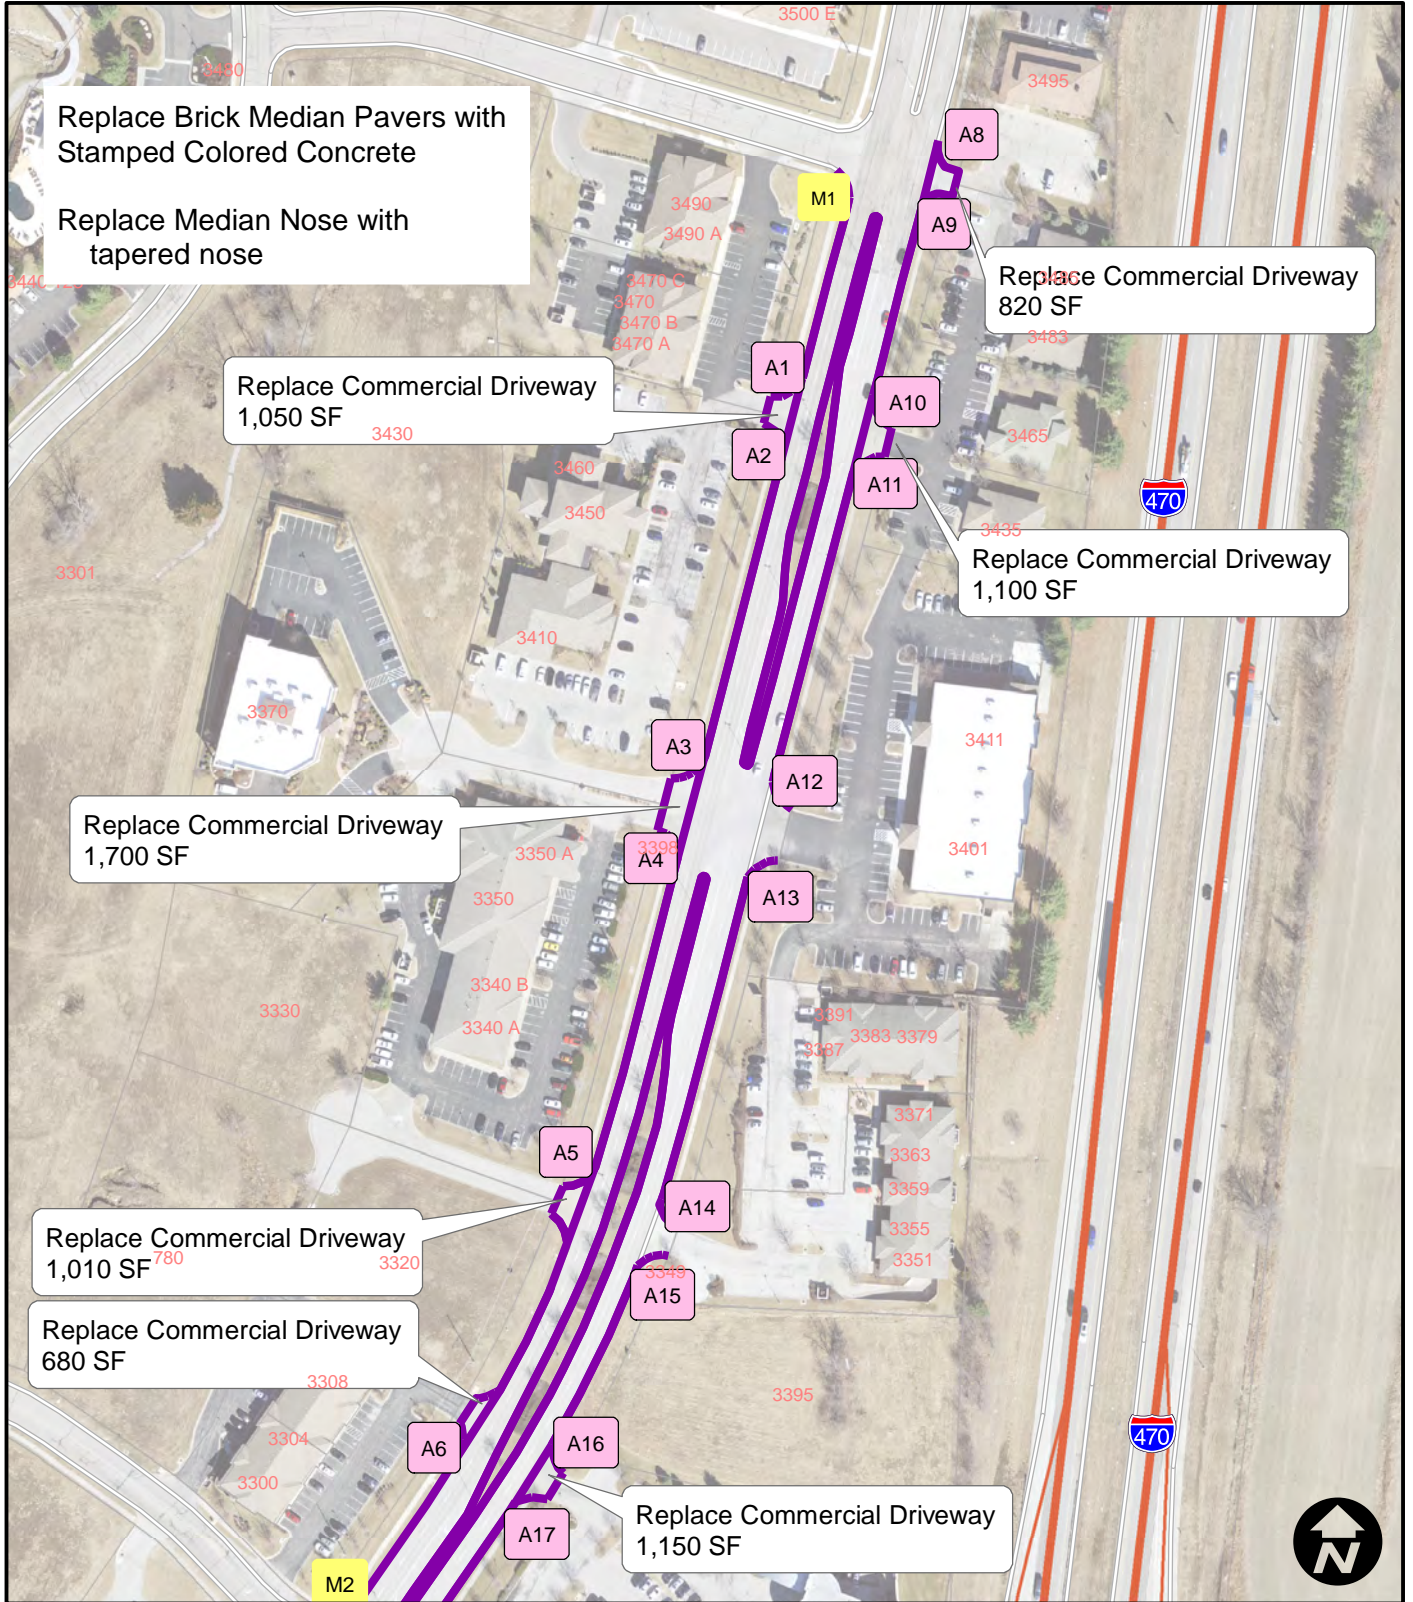

City of Lee's Summit

Curb Repair 19/20 Proj. No. 324-19/20 (curb)

Overview

Legend

- Curb Replacement
- A# Type A Sidewalk Ramp
- M# Type M Sidewalk Ramp

City of Lee's Summit

Curb Repair 19/20 Proj. No. 324-19/20 (curb)

City of Lee's Summit

Curb Repair 19/20 Proj. No. 324-19/20 (curb)

Area 1b -
Ralph Powell
Meadowview - Strother

Legend

- A# Type A Sidewalk Ramp
- M# Type M Sidewalk Ramp

City of Lee's Summit

Curb Repair 19/20 Proj. No. 324-19/20 (curb)

Area 2-
Oaktree

Legend

-  Curb Replacement
-  A# Type A Sidewalk Ramp
-  M# Type M Sidewalk Ramp

City of Lee's Summit

Curb Repair 19/20 Proj. No. 324-19/20 (curb)

**Area 3-
Silkwood**

Legend

- Curb Replacement
- A# Type A Sidewalk Ramp
- M# Type M Sidewalk Ramp

City of Lee's Summit

Curb Repair 19/20 Proj. No. 324-19/20 (curb)

Area 4a -
Sommerset

Legend

- Curb Replacement
- A# Type A Sidewalk Ramp
- M# Type M Sidewalk Ramp

City of Lee's Summit

Curb Repair 19/20 Proj. No. 324-19/20 (curb)