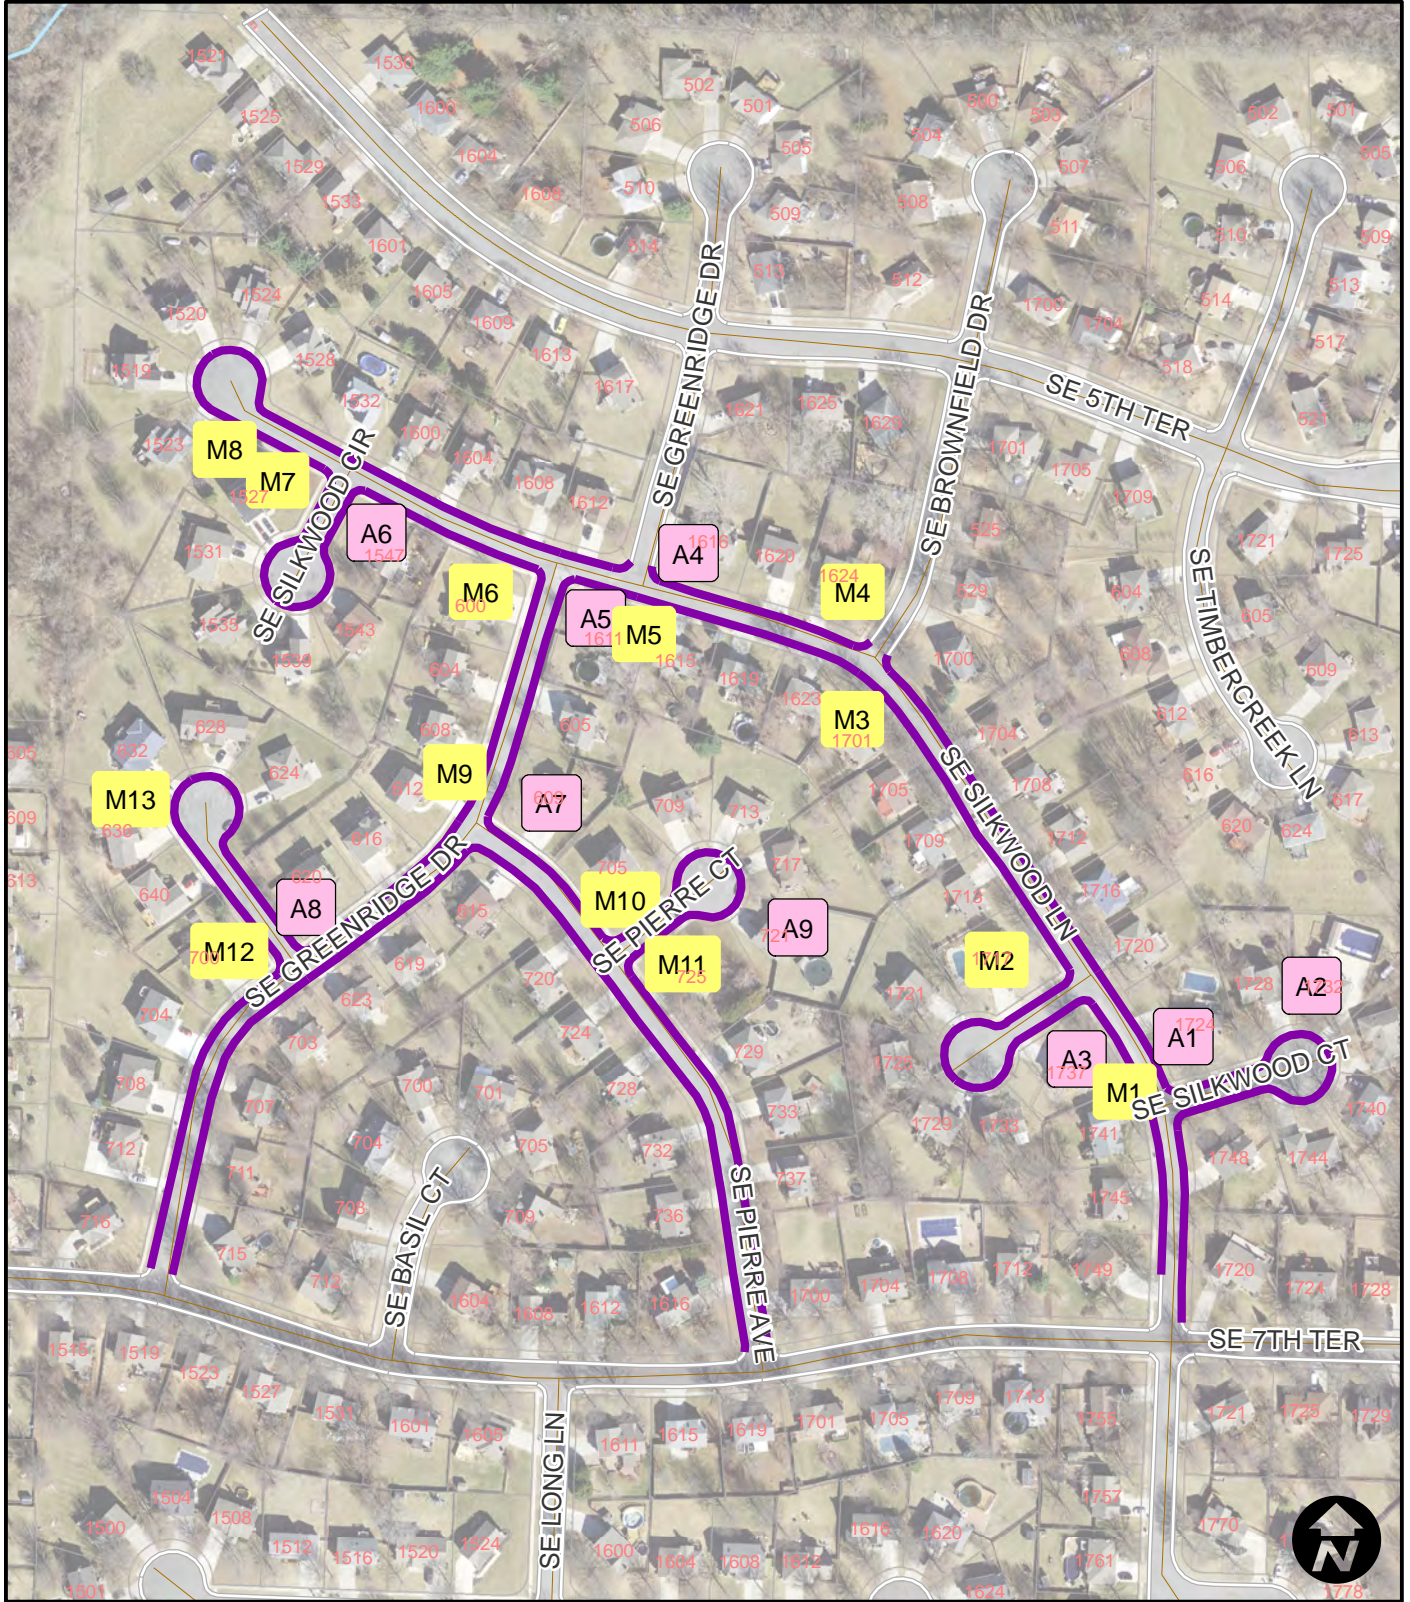

City of Lee's Summit

Curb Repair 19/20 Proj. No. 324-19/20 (curb)

Overview

Legend

- Curb Replacement
- A# Type A Sidewalk Ramp
- M# Type M Sidewalk Ramp

City of Lee's Summit

Curb Repair 19/20 Proj. No. 324-19/20 (curb)

City of Lee's Summit

Curb Repair 19/20 Proj. No. 324-19/20 (curb)

Area 1b -
Ralph Powell
Meadowview - Strother

Legend

- A# Type A Sidewalk Ramp
- M# Type M Sidewalk Ramp

City of Lee's Summit

Curb Repair 19/20 Proj. No. 324-19/20 (curb)

Area 2-
Oaktree

Legend

-  Curb Replacement
-  A# Type A Sidewalk Ramp
-  M# Type M Sidewalk Ramp

City of Lee's Summit

Curb Repair 19/20 Proj. No. 324-19/20 (curb)

**Area 3-
Silkwood**

Legend

- Curb Replacement
- A# Type A Sidewalk Ramp
- M# Type M Sidewalk Ramp

City of Lee's Summit

Curb Repair 19/20 Proj. No. 324-19/20 (curb)

Area 4a -
Sommerset

Legend

- Curb Replacement
- A# Type A Sidewalk Ramp
- M# Type M Sidewalk Ramp

City of Lee's Summit

Curb Repair 19/20 Proj. No. 324-19/20 (curb)