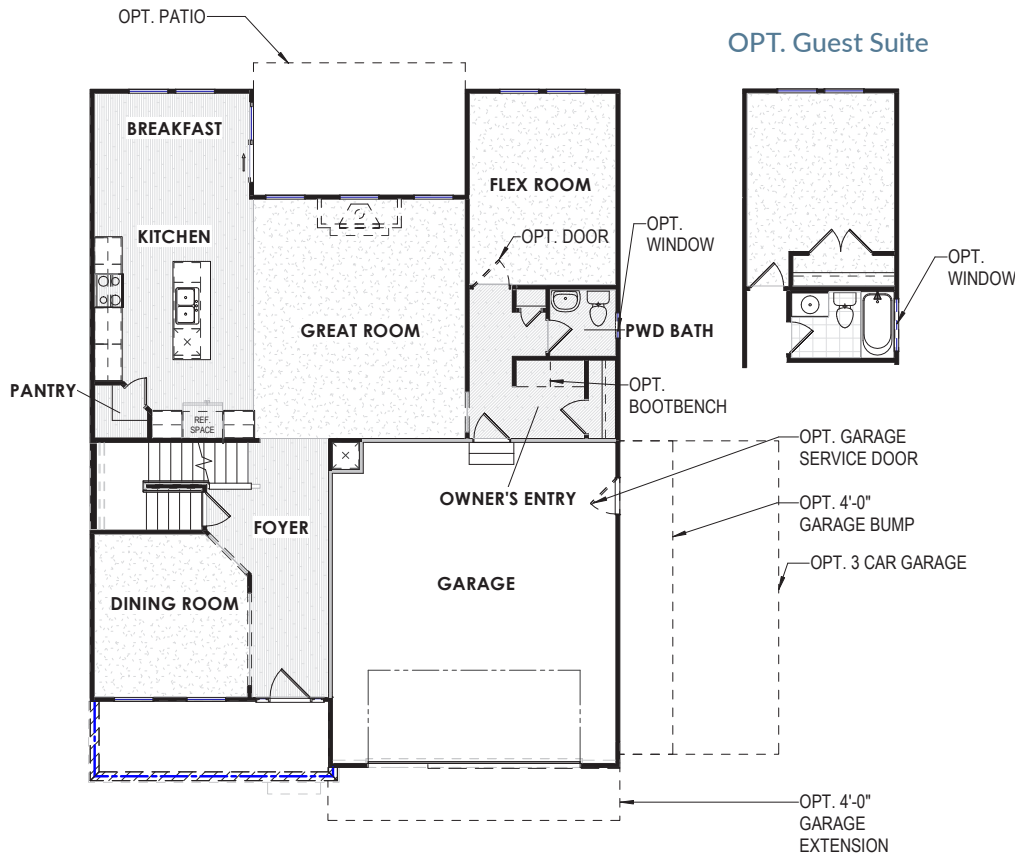

The Calistoga

2,932 Square Feet | 2 Story | 4 - 5 Bedrooms | 3.5 - 4 Bathrooms

Main Floor

Upper Floor

Note: Window location may vary by elevation

BE INSPIRED. BUILD INSPIRED. LIVE INSPIRED.

501 SW Haverford Road, Lee's Summit, MO 64081

sales@inspired-homes.com | (913) 302-8810 | inspired-homes.com

Kessler Ridge

The Calistoga

2,932 Square Feet | 2 Story | 4 -5 Bedrooms | 3.5 - 4 Bathrooms

Prairie

Farmhouse

Craftsman

French Country