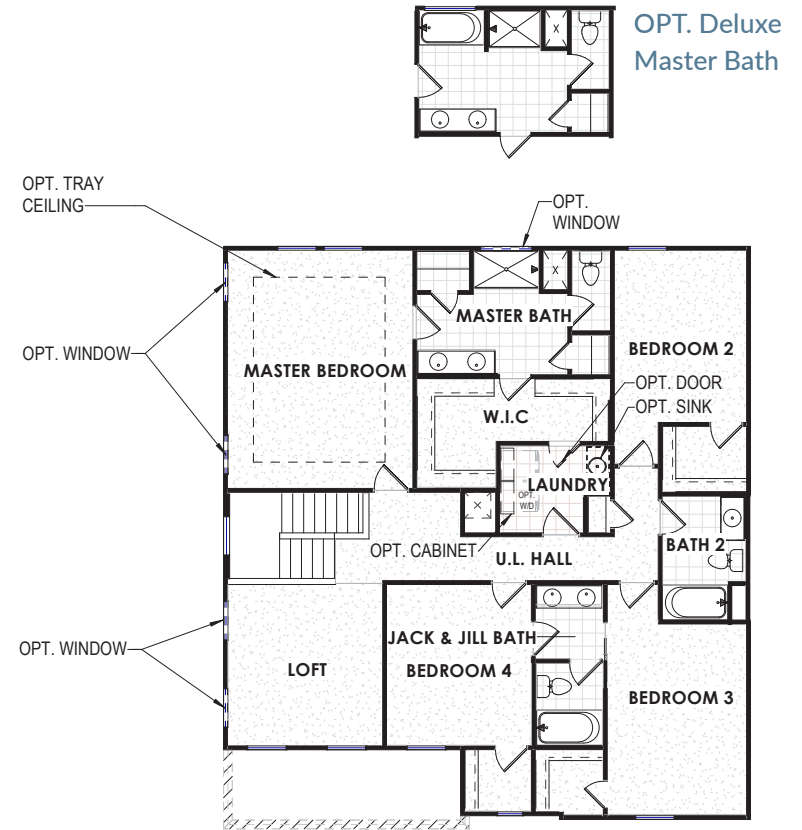

The Calistoga

2,932 Square Feet | 2 Story | 4 - 5 Bedrooms | 3.5 - 4 Bathrooms

Main Floor

Upper Floor

Note: Window location may vary by elevation

BE INSPIRED. BUILD INSPIRED. LIVE INSPIRED.

501 SW Haverford Road, Lee's Summit, MO 64081

sales@inspired-homes.com | (913) 302-8810 | inspired-homes.com

Kessler Ridge

The Calistoga

2,932 Square Feet | 2 Story | 4 -5 Bedrooms | 3.5 - 4 Bathrooms

Prairie

Farmhouse

Craftsman

French Country