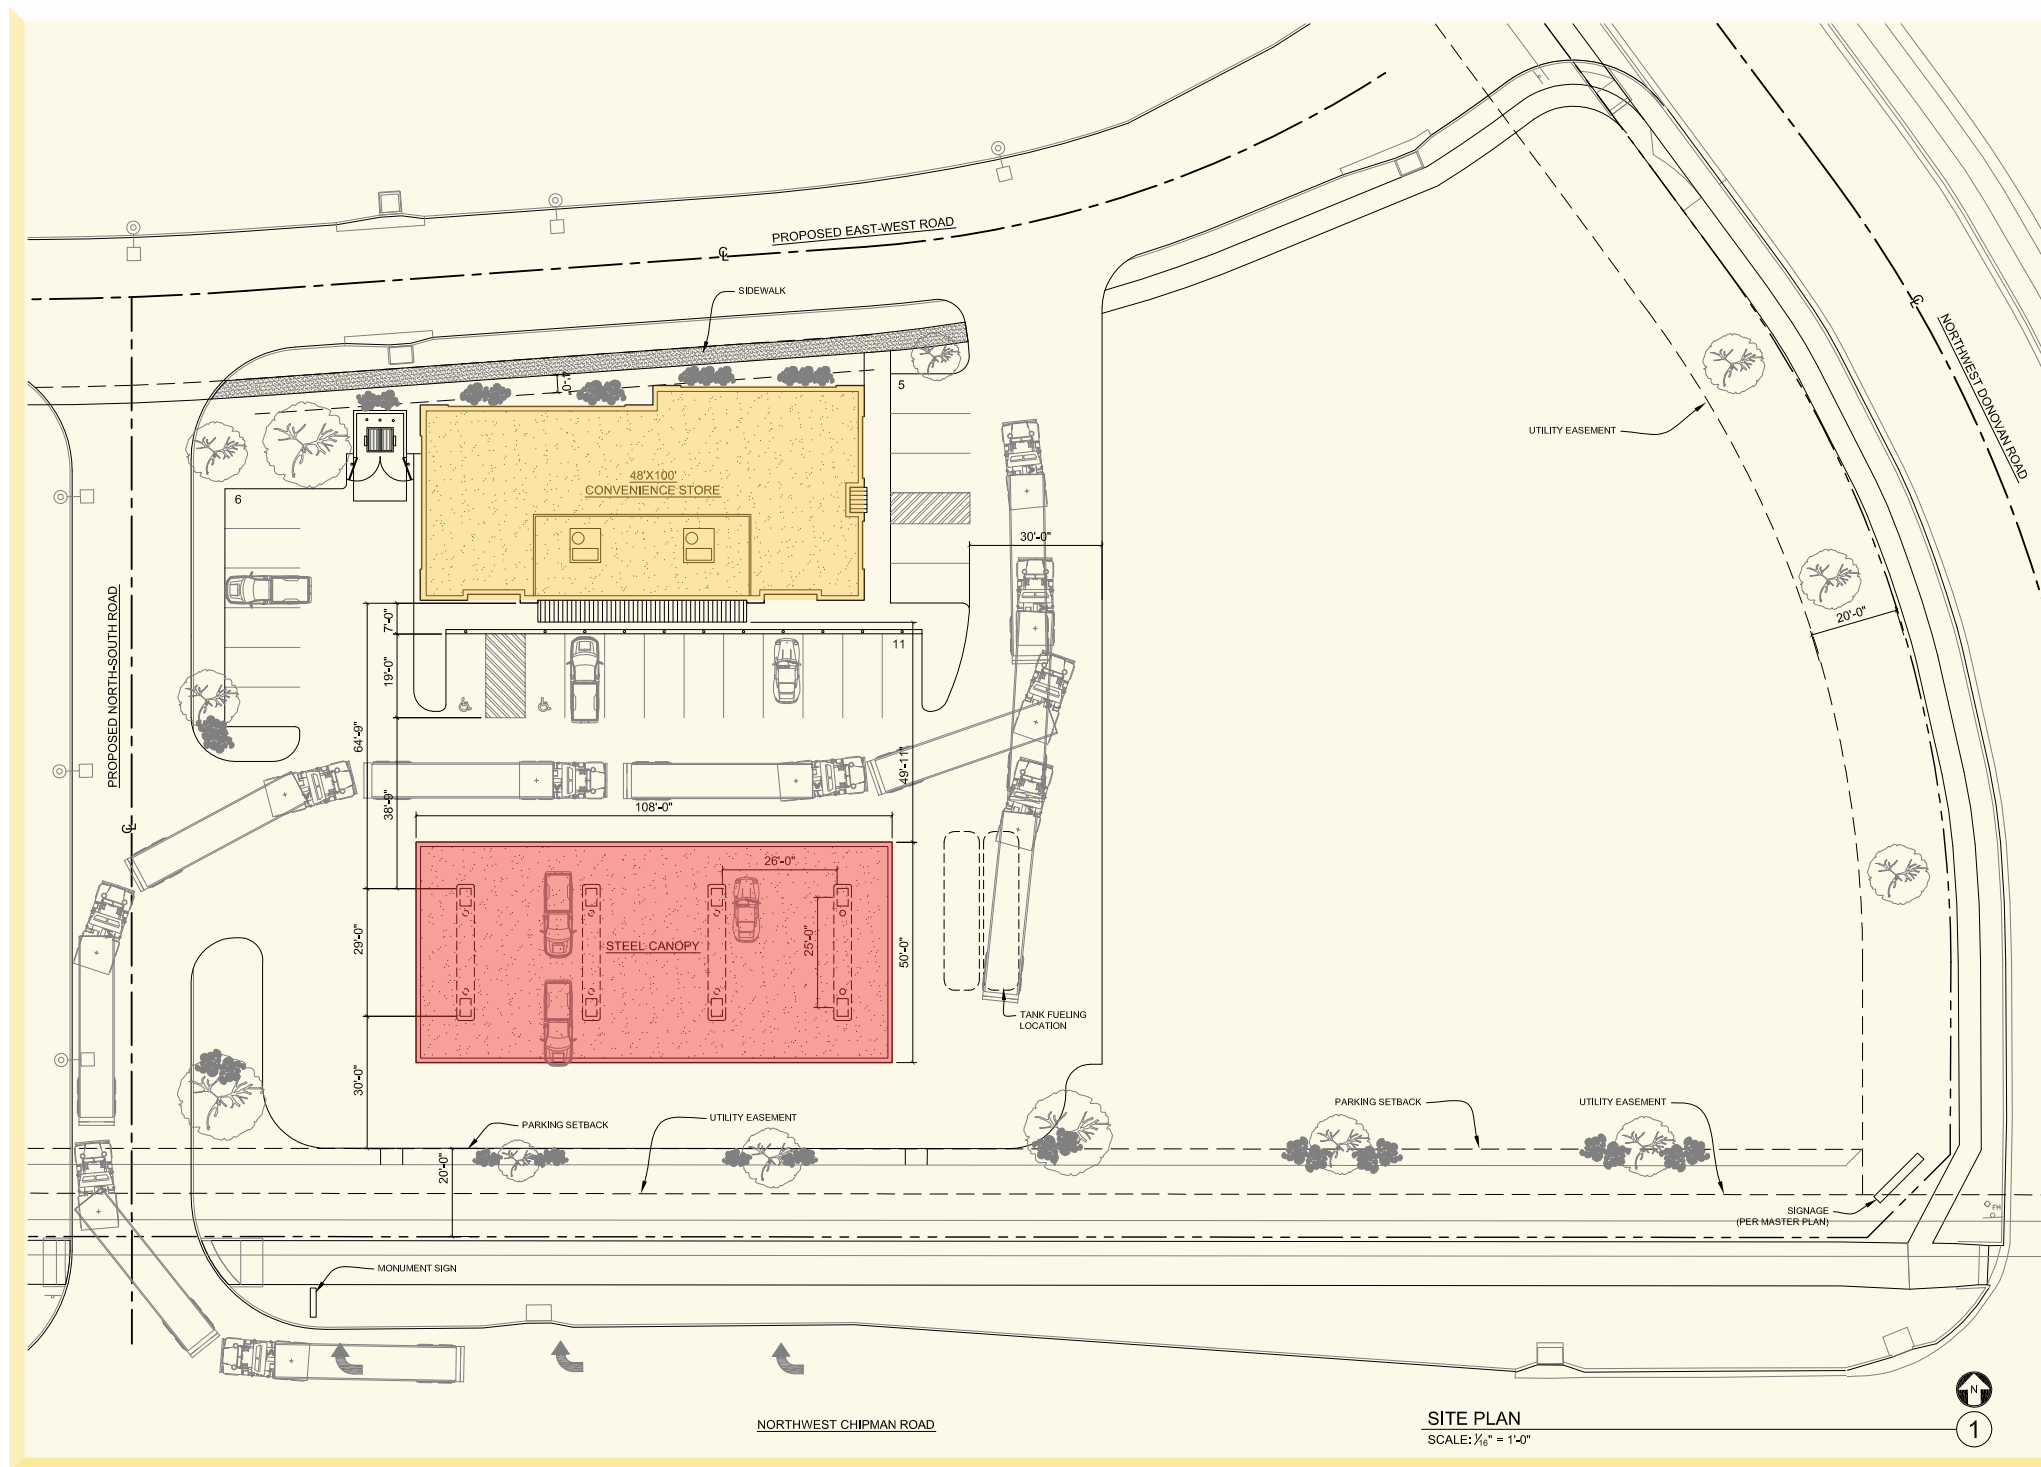

420 Chipman Road
 Lee's Summit, MO, 64086
 DUNS# TBD

SITE PLAN
 SCALE: 1/8" = 1'-0"

IMAGING THE PETROLEUM
 INDUSTRY FOR OVER 30 YEARS
 1-866-246-1985

Revisions:	
Rev. 0 - Original Drawing	10/08/2019

Address: **420 Chipman Road**
Lee's Summit, MO, 64086

Customer: SUNOCO

Drawn by: EG

Job Number: SUN-26688-SR
 Date: 10/08/2019

This original drawing is property of T.I. and is not to be exhibited, copied, or reproduced without permission.

Customer Approval: _____ ←----- Please initial here