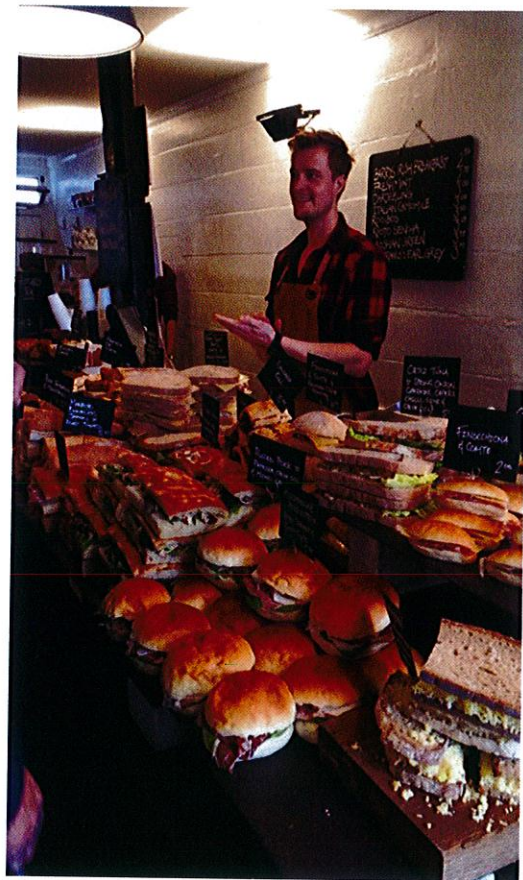

OCT 28 2016

Planning & Codes Admin

-2016-199

Meeting Space, Coffee Shop and Deli

RECEIVED

OCT 28 2016

Planning & Codes Admin

-2016-199