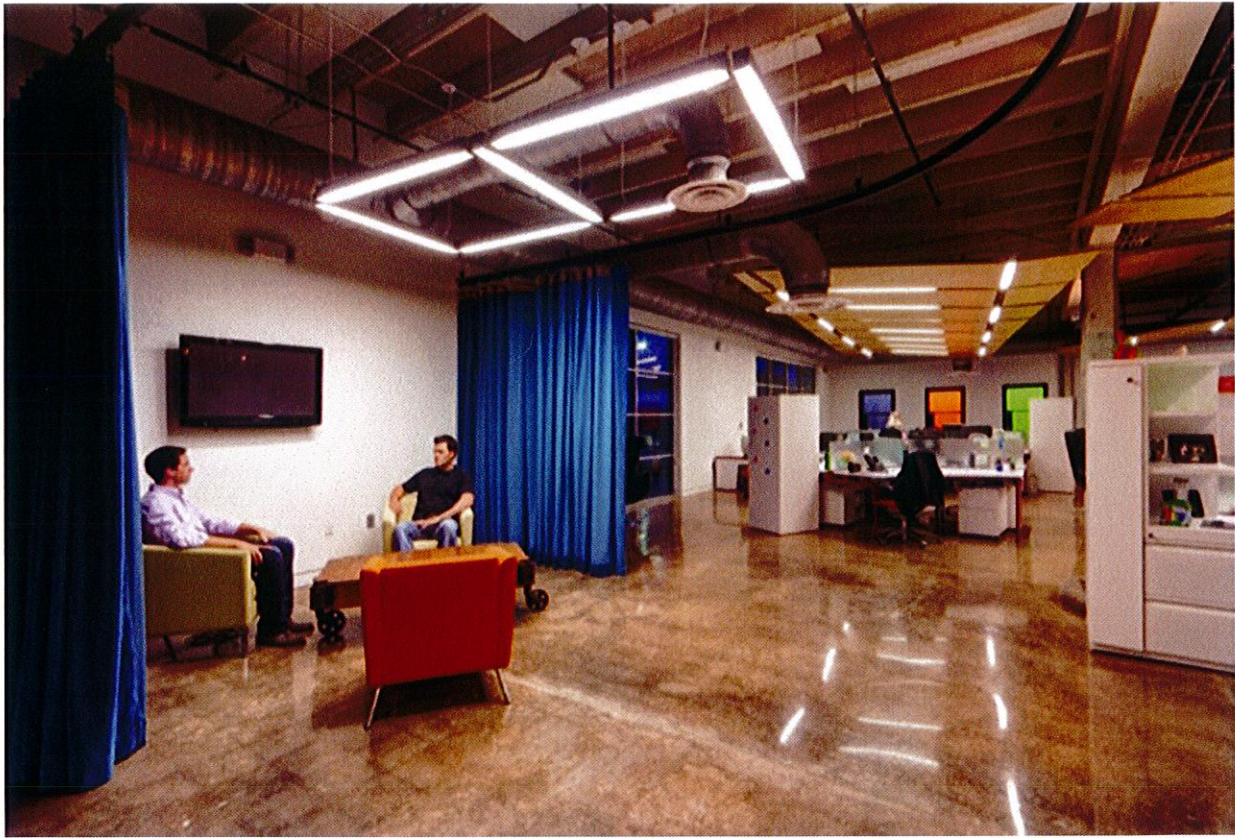

RECEIVED

OCT 28 2016

-2016-199

Planning & Codes Admin