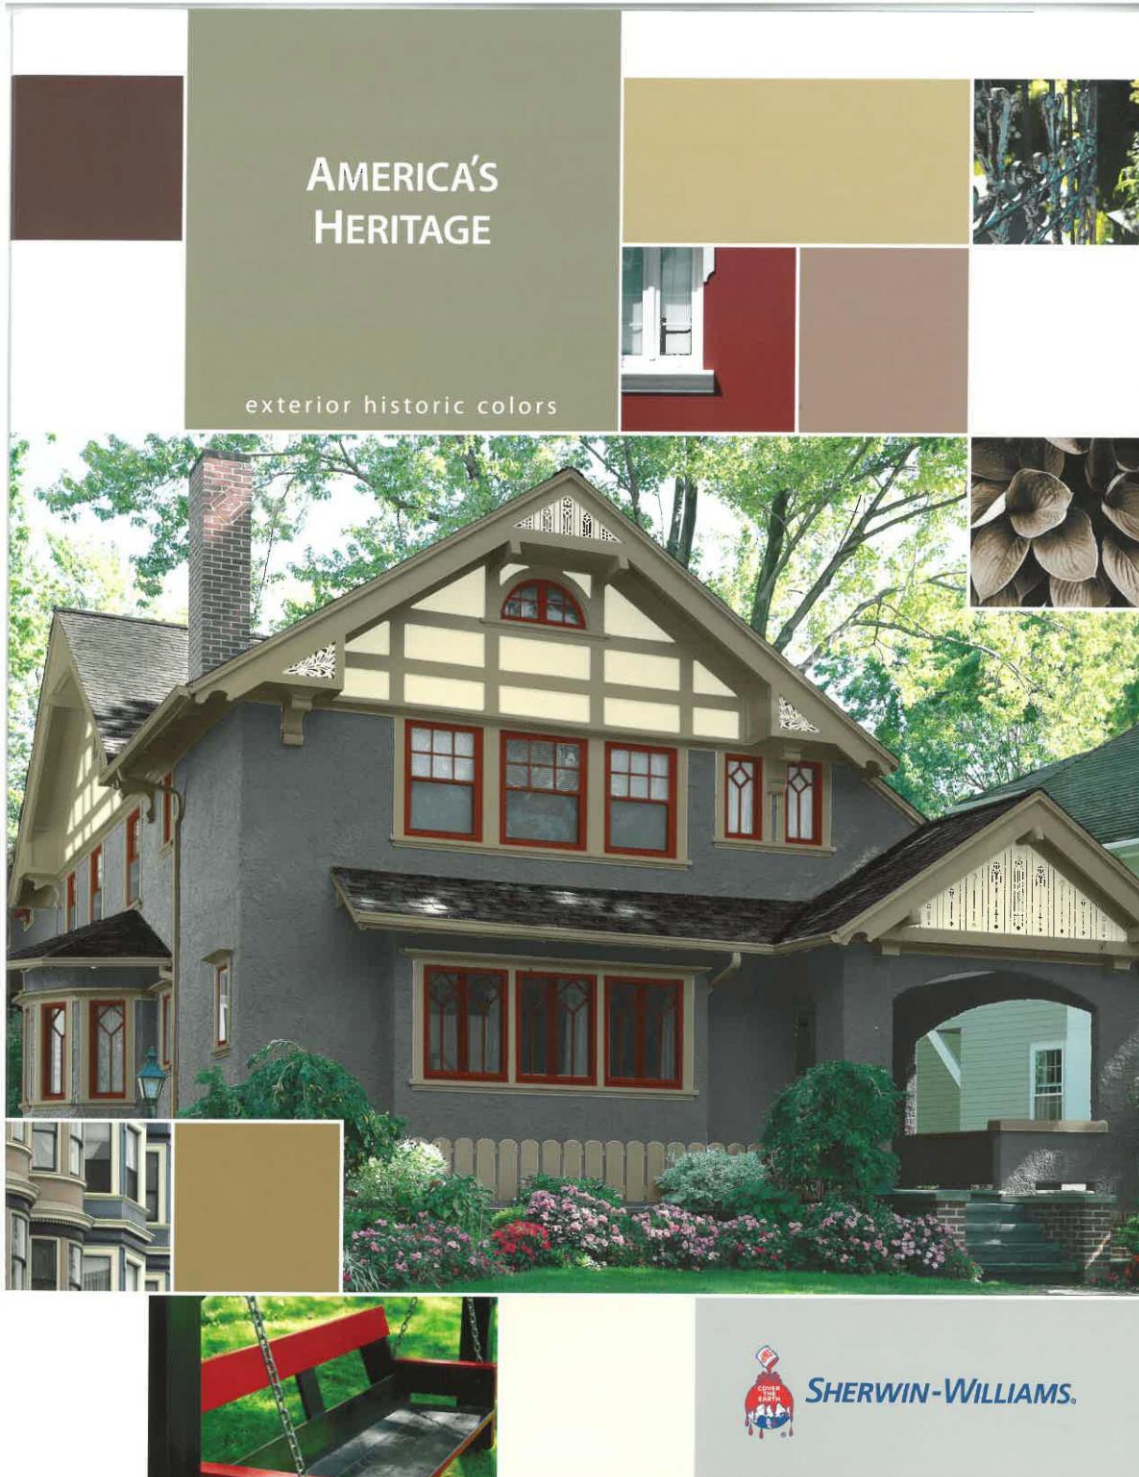

Acceptable materials for exterior siding of homes

- Wood Panel, Shingle
- Stone or Brick Veneer
- Real Brick or Stone
- Fiber Cement Lap Siding, Panel or Shingle
- Stucco

Excluded materials for exterior siding of homes

- Horizontal or Vertical Vinyl Siding
- Horizontal or Vertical Metal Siding

Home colors shall not be

- High Contrasting Color Palettes
- Florescent

The following pages are taken from Sherwin Williams and will provide options for the home colors and schemes, the final houses are not limited to these specific color palettes, but these are to be considered the basis for judgement of the final home options. White is not shown on these pages but is allowed as a home color.

exterior historic colors

AMERICA'S HERITAGE

The America's Heritage Palette pays homage to key architectural styles throughout American history. Ranging from exuberant hues that adorned ornately appointed Victorians to the softer, restrained shades of Craftsman bungalows, our featured color combinations are based on authentic schemes from their respective eras. Each has endured the test of time and is sure to provide beauty and enjoyment for centuries to come.