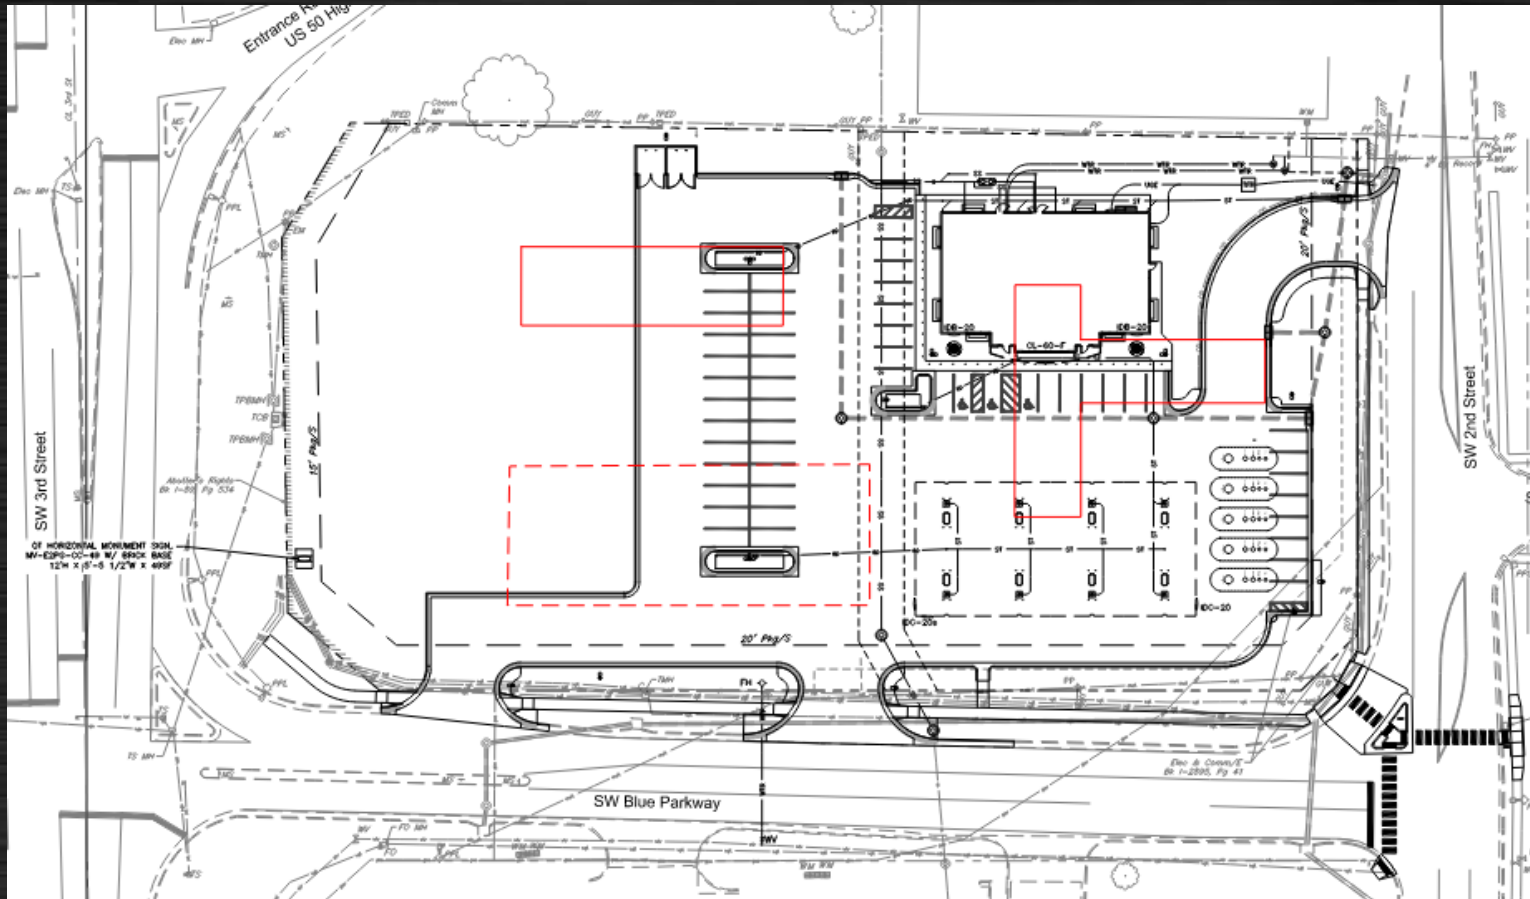

**MORE THAN
A GAS STATION.™**

QuikTrip #183R

Location

- 1001 SW Blue Parkway

Proposed Site Plan – Phased Rebuild

Not To Scale

Relation of New Store to Old Store

Current store, canopy & car wash shown in red

Store 183
02-0183-PE10

Lee Summit, MO
Date: 06.17.24 By:JK

Perspective View

Store 183
02-0183-PE08

Lee Summit, MO
Date: 06.17.24 By:JK

Perspective View

ANY QUESTIONS?

THANK YOU FOR YOUR TIME!