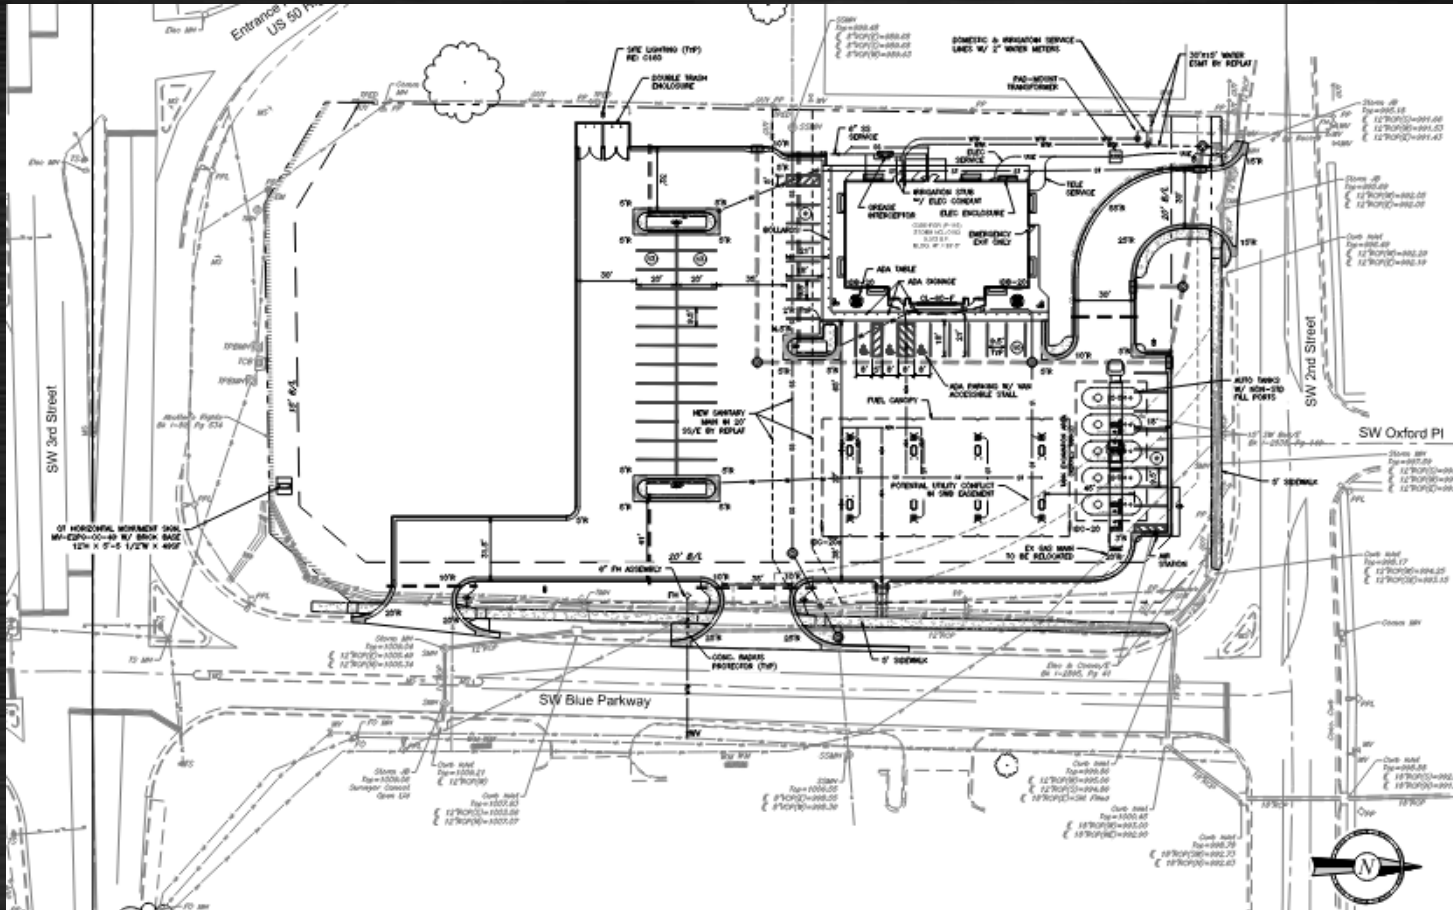

**MORE THAN
A GAS STATION.™**

QuikTrip #183R

Location

- 1001 SW Blue Parkway

Proposed Site Plan – Phased Rebuild

Not To Scale

Relation of New Store to Old Store

Current store, canopy & car wash shown in red

Store 183
02-0183-PE10

Lee Summit, MO
Date: 06.17.24 By:JK

Perspective View

Store 183
02-0183-PE08

Lee Summit, MO
Date: 06.17.24 By:JK

Perspective View

ANY QUESTIONS?

THANK YOU FOR YOUR TIME!