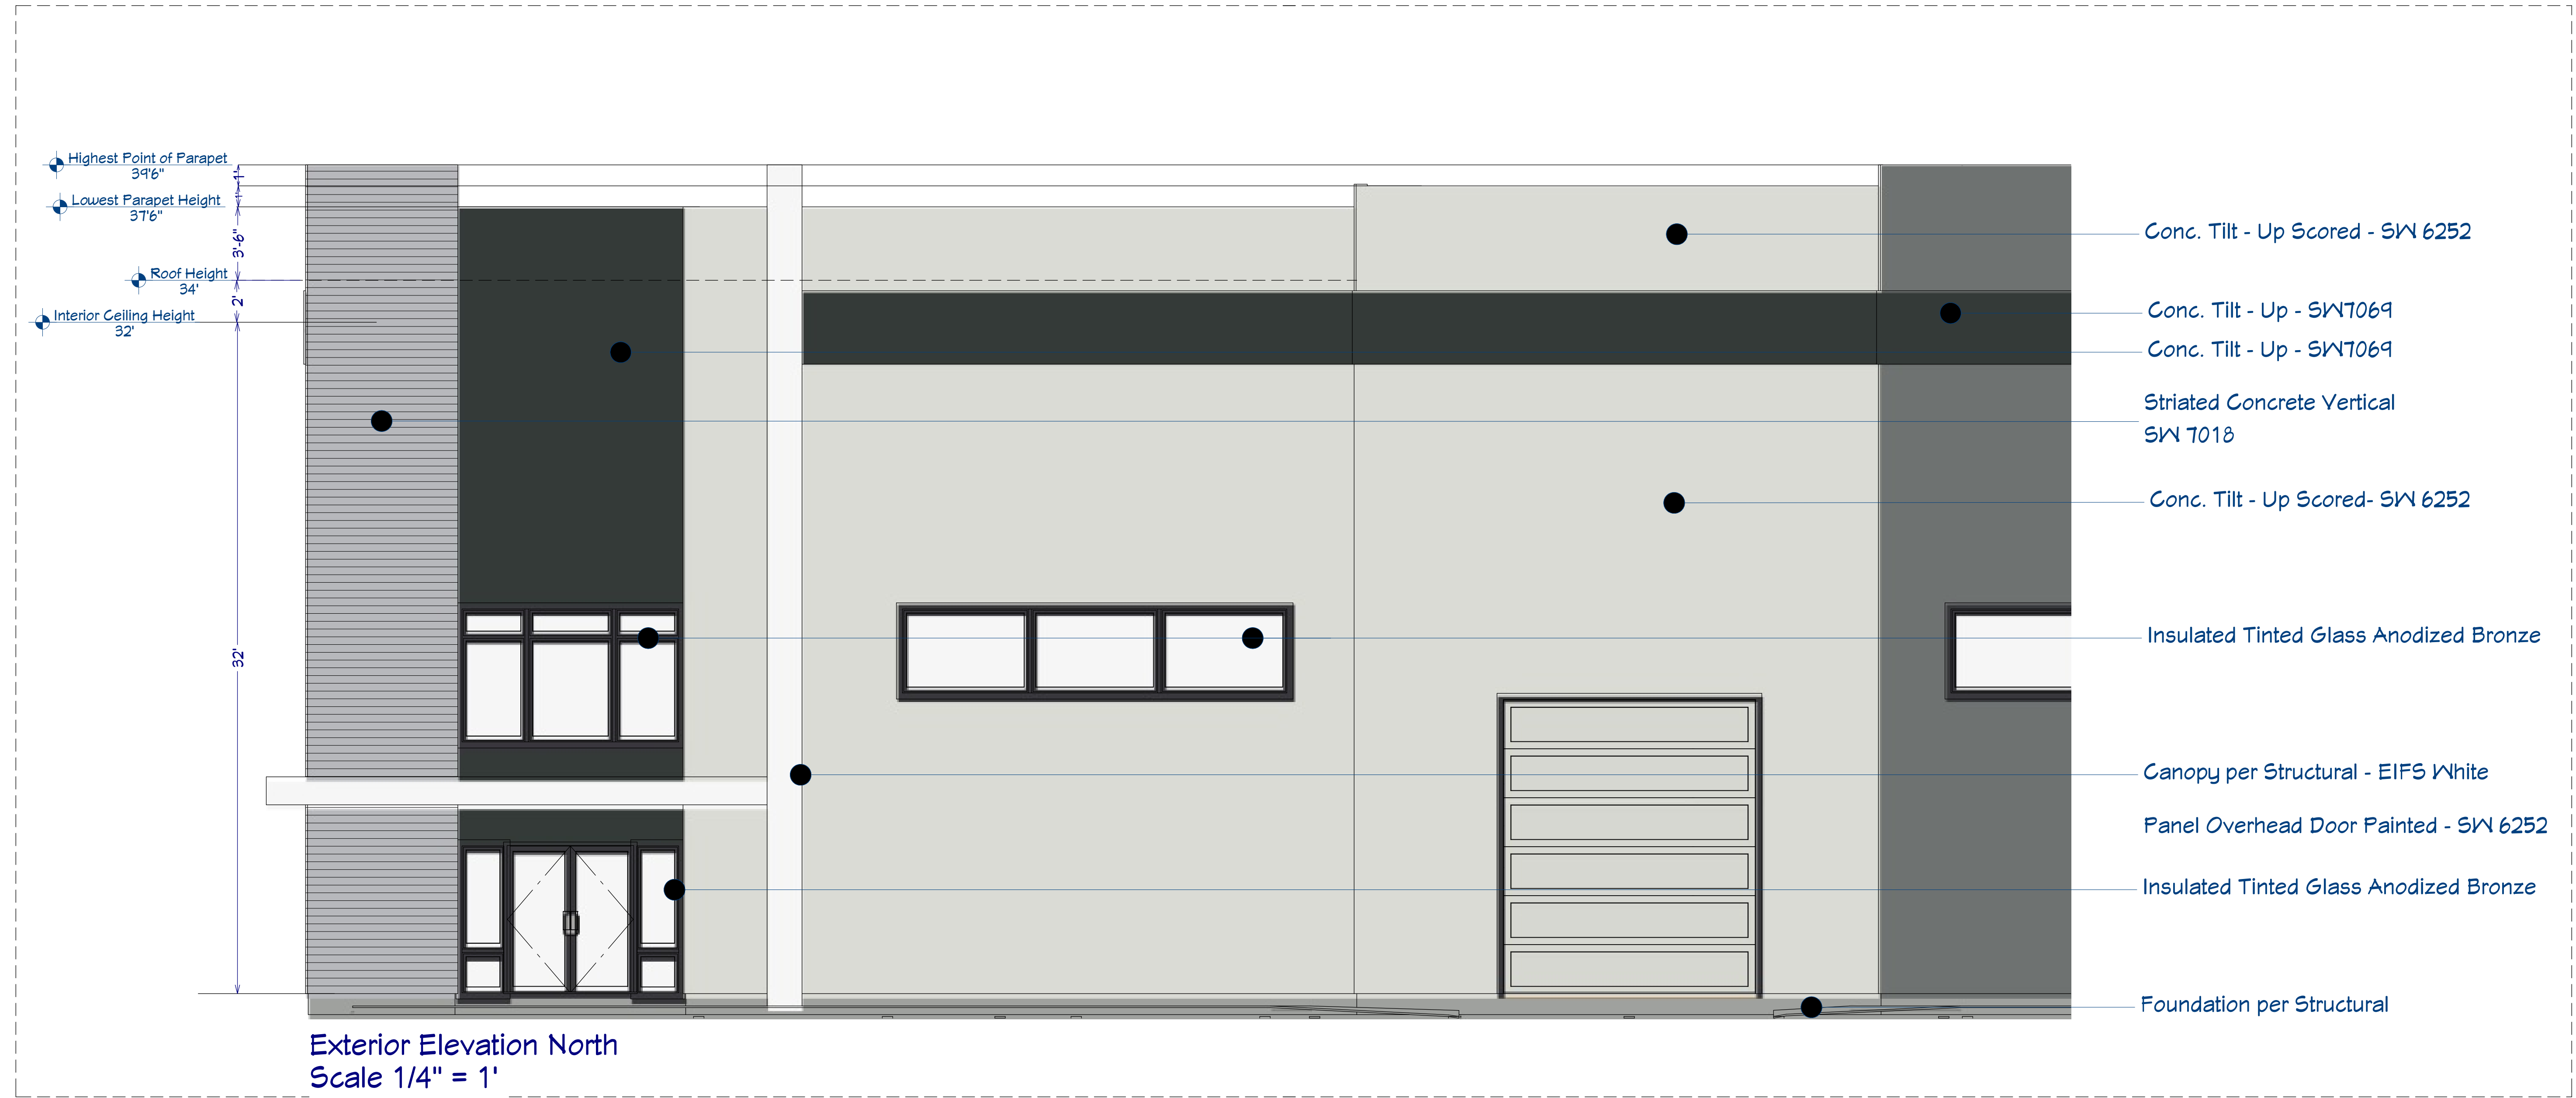

REVISION TABLE		
NUMBER	DATE	REVISION BY / DESCRIPTION

Town Centre-22

Renderings

Ward Development
 1120 Eagles Ridge Blvd
 Grain Valley, Mo 64029

DATE:

8/22/2022

SCALE:

SHEET:

E-1

Exterior Elevation North

NUMBER	DATE	REVISION	DESCRIPTION

Town Centre-22

ELEVATIONS

Ward Development
1120 Eagles Ridge Blvd
Grain Valley, Mo 64029

DATE:

8/22/2022

SCALE:

SHEET:

E-2

Overall Plan
Scale 1" = 40'

Exterior Elevation West
Scale 1"=10'

Exterior Elevation East
Scale 1"=10'

REVISION TABLE	
NUMBER	DATE

Town Centre-22

1st Floor Plan

Ward Development
1120 Eagles Ridge Blvd
Grain Valley, Mo 64029

DATE:

8/22/2022

SCALE:

SHEET:

A-1