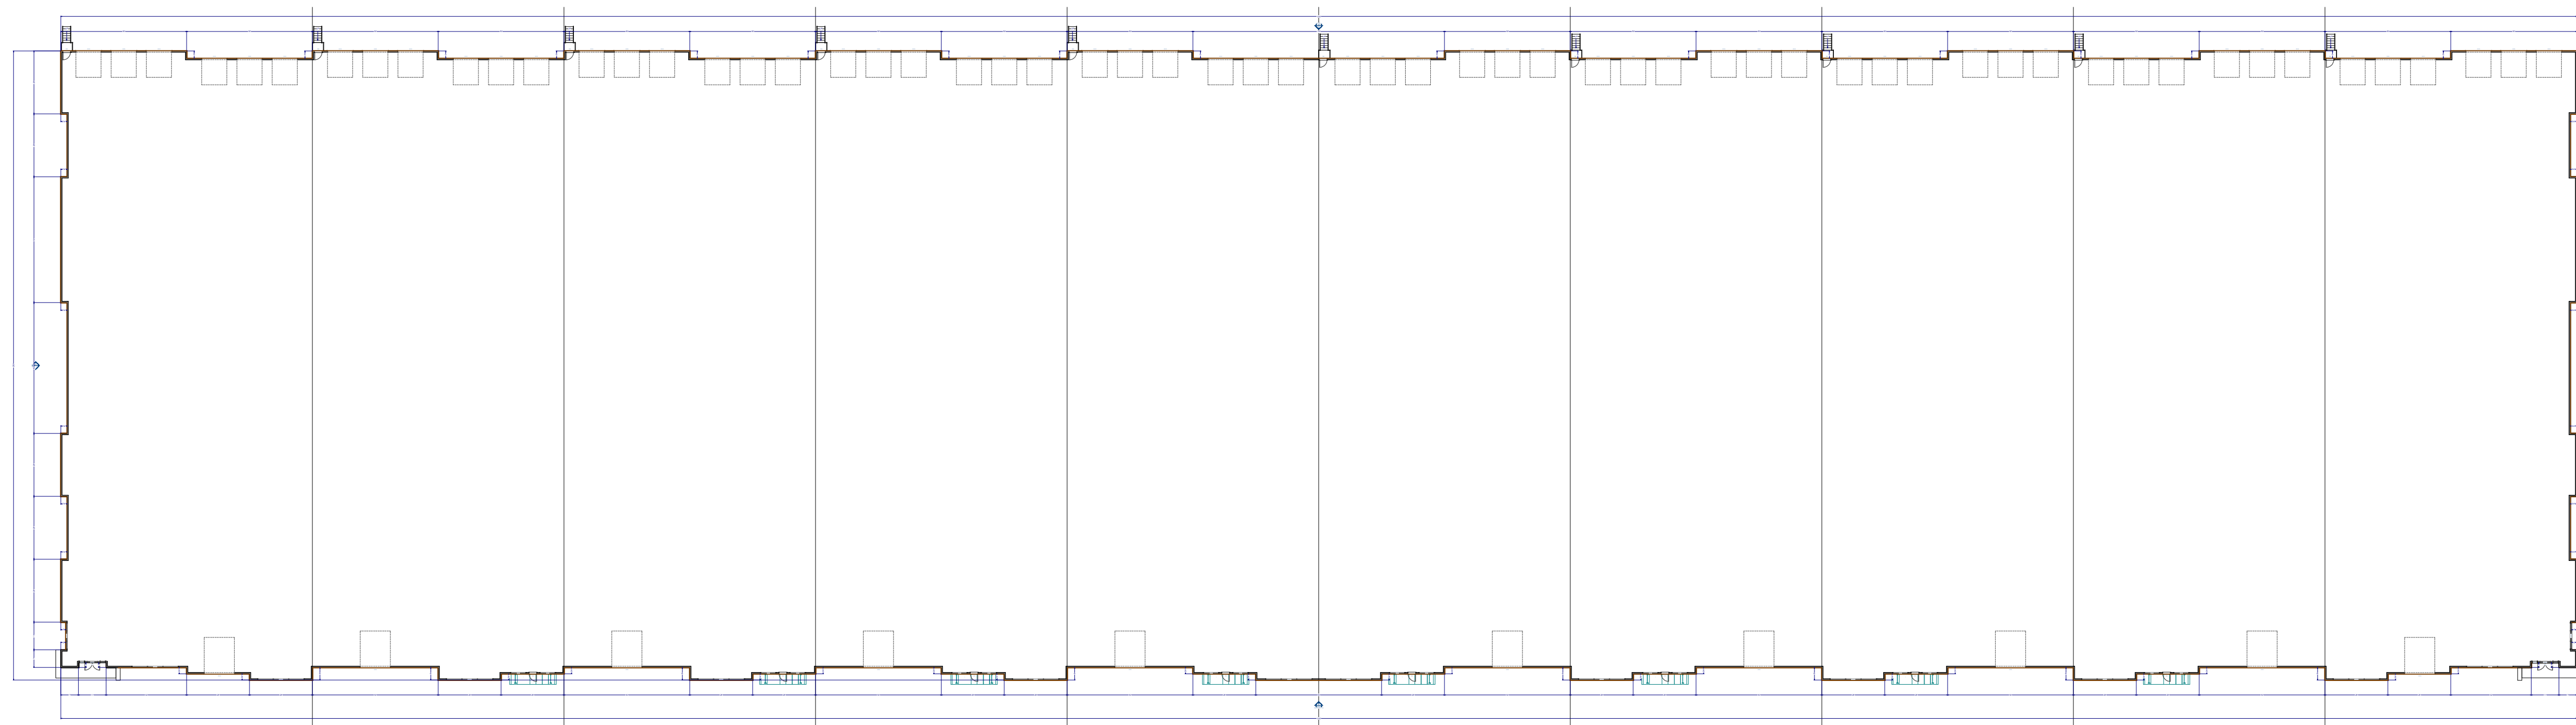

E-1

Exterior Elevation North

NUMBER	DATE	REVISION	DESCRIPTION

Town Centre-22

ELEVATIONS

Ward Development
1120 Eagles Ridge Blvd
Grain Valley, Mo 64029

DATE:

8/22/2022

SCALE:

SHEET:

E-2

Overall Plan
Scale 1" = 40'

Exterior Elevation West
Scale 1"=10'

Exterior Elevation East
Scale 1"=10'

REVISION TABLE	
NUMBER	DATE

Town Centre-22

1st Floor Plan

Ward Development
1120 Eagles Ridge Blvd
Grain Valley, Mo 64029

DATE:

8/22/2022

SCALE:

SHEET:

A-1