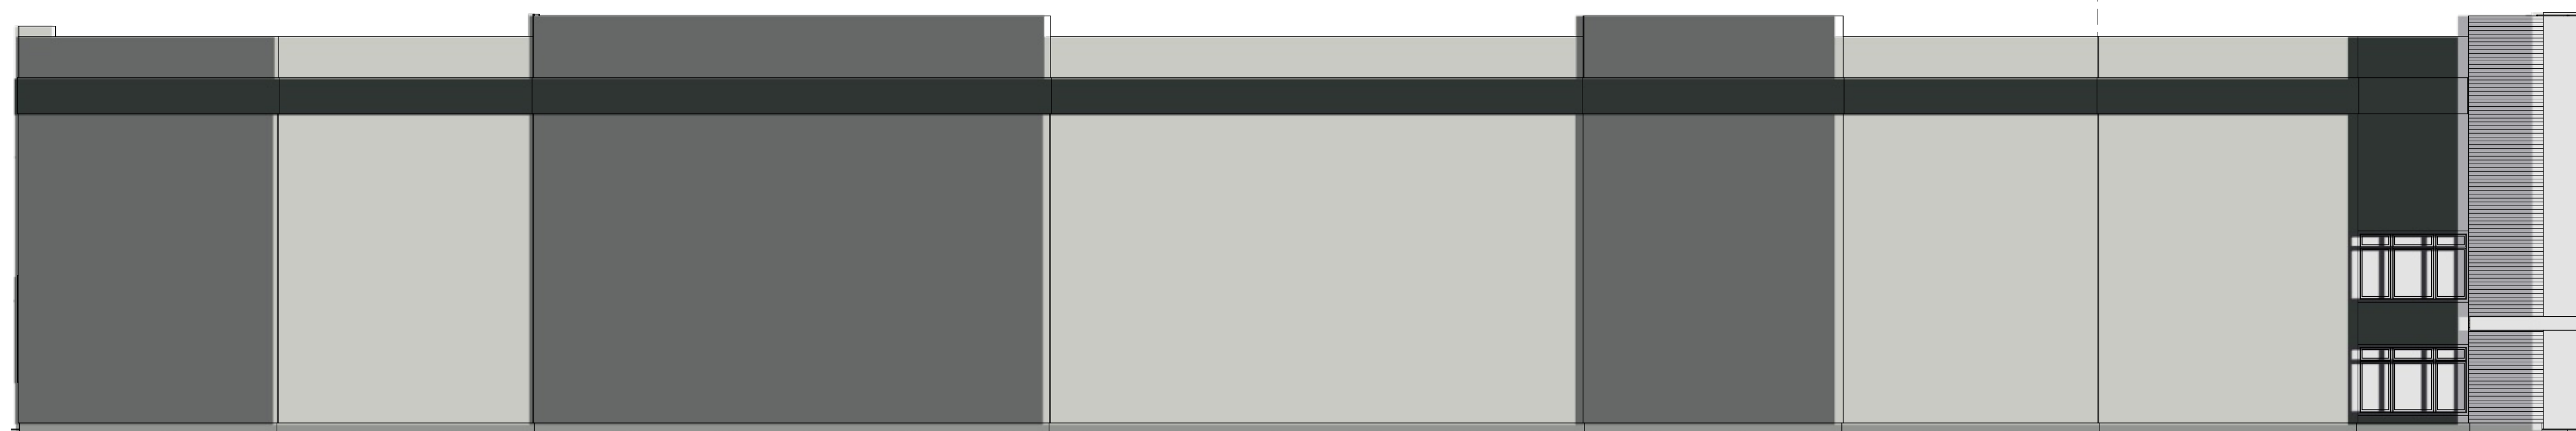

SCALE:

SHEET:

E-2

Overall Plan
Scale 1" = 40'

Exterior Elevation West
Scale 1"=10'

Exterior Elevation East
Scale 1"=10'

REVISION TABLE	
NUMBER	DATE

Town Centre-22