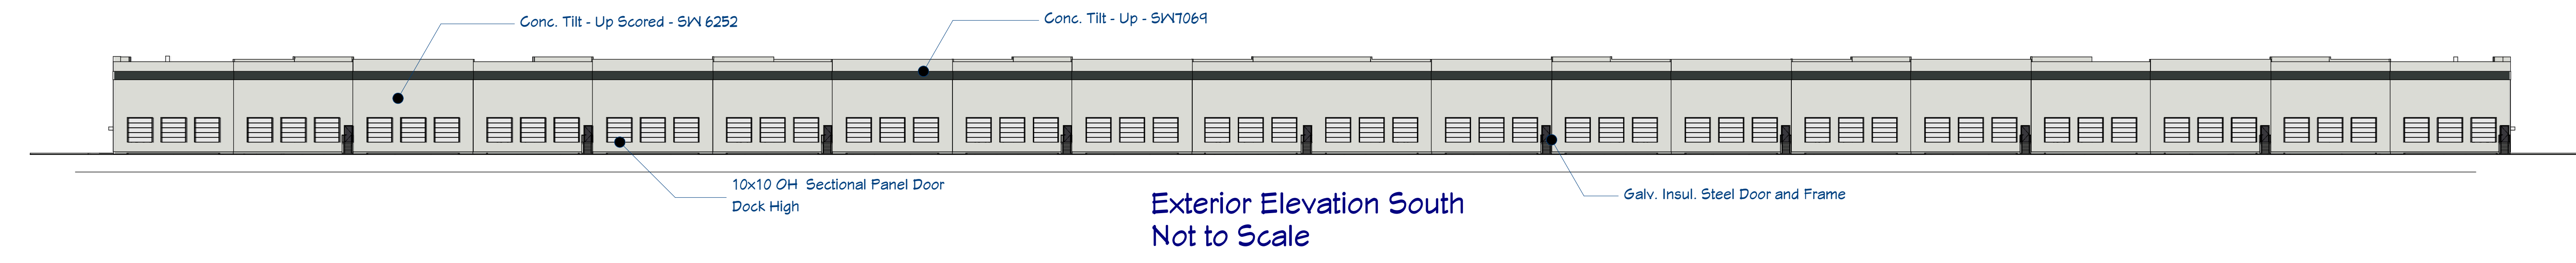

REVISION TABLE		
NUMBER	DATE	REVISION BY / DESCRIPTION

Town Centre-22

Renderings

Ward Development
 1120 Eagles Ridge Blvd
 Grain Valley, Mo 64029

DATE:

8/22/2022

SCALE:

SHEET:

E-1

Exterior Elevation North

NUMBER	DATE	REVISION	DESCRIPTION

Town Centre-22

ELEVATIONS

Ward Development
1120 Eagles Ridge Blvd
Grain Valley, Mo 64029

DATE:

8/22/2022

SCALE:

SHEET:

E-2

Overall Plan
Scale 1" = 40'

Exterior Elevation West
Scale 1"=10'

Exterior Elevation East
Scale 1"=10'

REVISION TABLE	
NUMBER	DATE

Town Centre-22