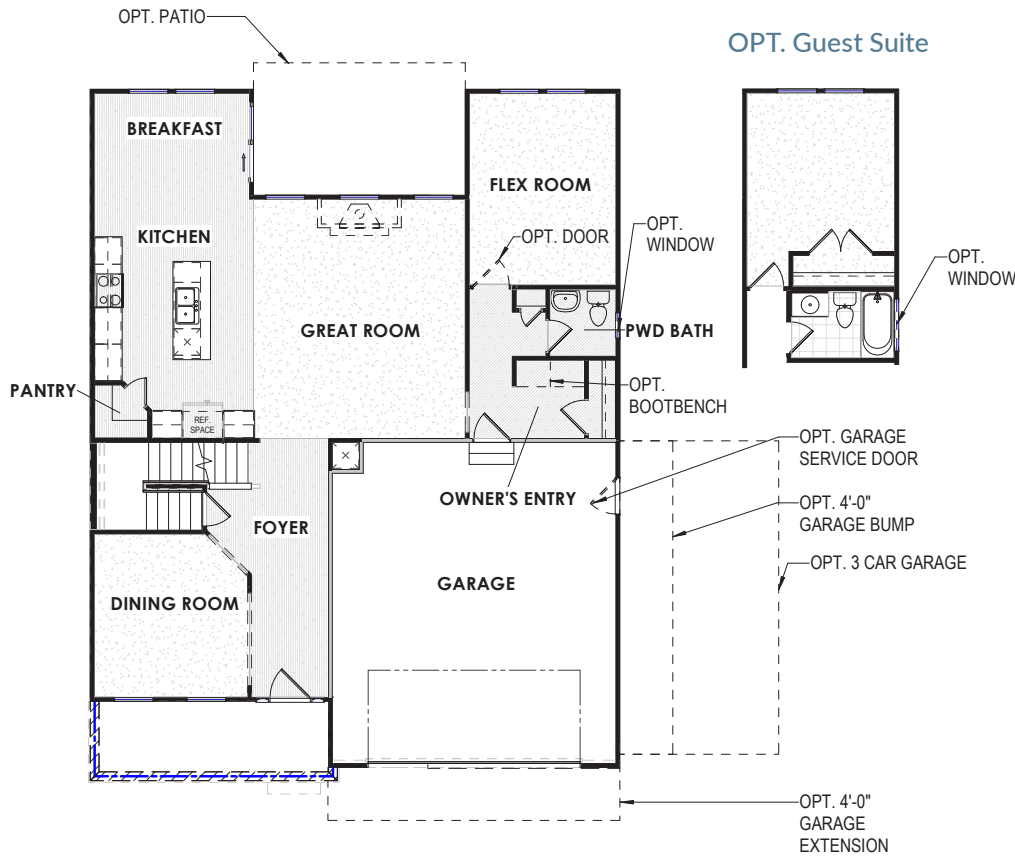

# The Calistoga

2,932 Square Feet | 2 Story | 4 - 5 Bedrooms | 3.5 - 4 Bathrooms

Main Floor

Upper Floor

Note: Window location may vary by elevation

BE INSPIRED. BUILD INSPIRED. LIVE INSPIRED.

501 SW Haverford Road, Lee's Summit, MO 64081

# The Calistoga

2,932 Square Feet | 2 Story | 4 -5 Bedrooms | 3.5 - 4 Bathrooms

Prairie

Farmhouse

Craftsman

French Country