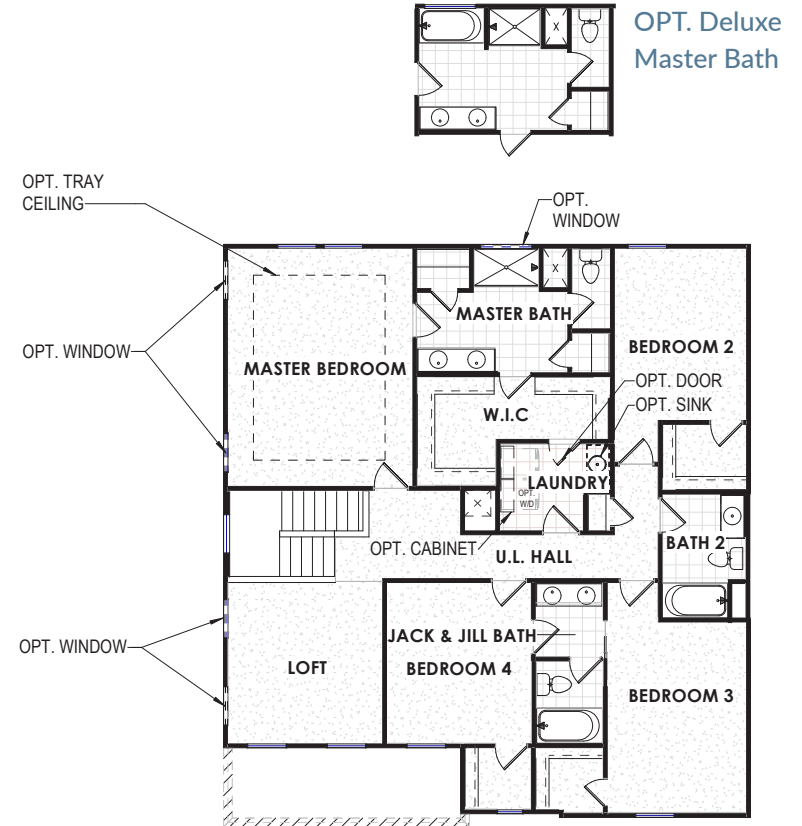

# The Calistoga

2,932 Square Feet | 2 Story | 4 - 5 Bedrooms | 3.5 - 4 Bathrooms

Main Floor

Upper Floor

Note: Window location may vary by elevation

BE INSPIRED. BUILD INSPIRED. LIVE INSPIRED.

501 SW Haverford Road, Lee's Summit, MO 64081

# The Calistoga

2,932 Square Feet | 2 Story | 4 -5 Bedrooms | 3.5 - 4 Bathrooms

Prairie

Farmhouse

Craftsman

French Country