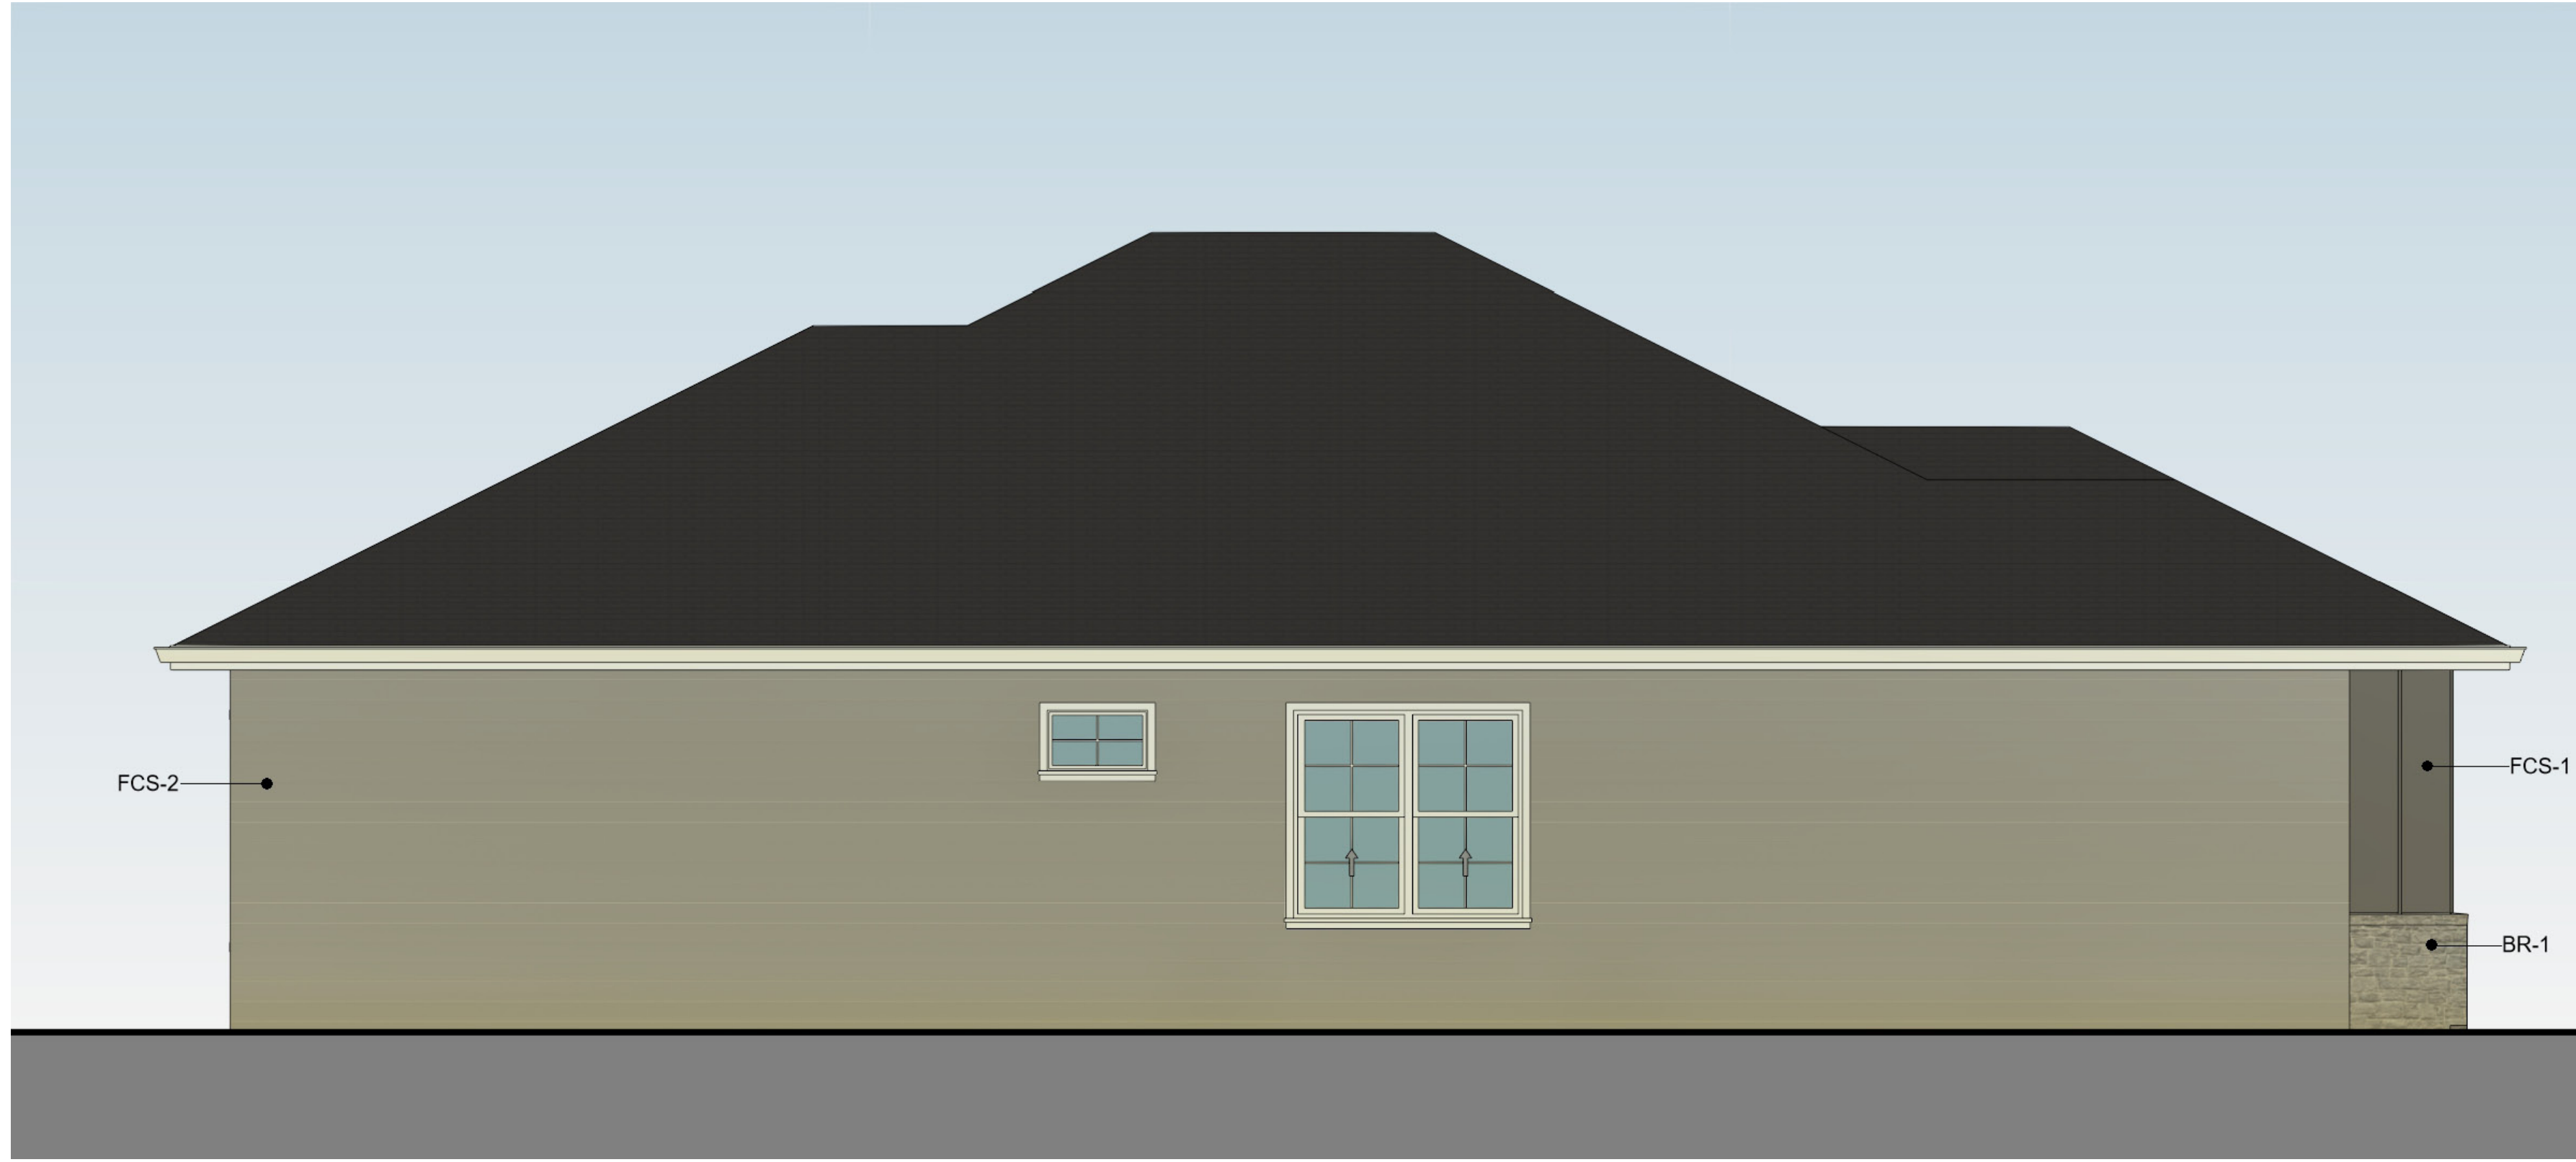

SIDE ELEVATION  
NTS

FRONT ELEVATION  
NTS

SIDE ELEVATION  
NTS

REAR ELEVATION  
NTS

**FCS-1**  
BOARD AND BATTEN SIDING IN SW7673  
"PEWTER CAST"  
**FCS-2**  
LAP SIDING IN SW7673 "PEWTER CAST"  
**BR-1**  
BRICK COLOR TBD  
**TRIM**  
SW7004 "SNOWBOUND"

SIDE ELEVATION  
NTS

FRONT ELEVATION  
NTS

SIDE ELEVATION  
NTS

REAR ELEVATION  
NTS

FCS-1  
BOARD AND BATTEN SIDING IN  
SW6244 "NAVAL"  
FCS-2  
LAP SIDING IN SW6244 "NAVAL"  
BR-1  
BRICK COLOR TBD  
TRIM  
SW7004 "SNOWBOUND"

SIDE ELEVATION  
NTS

FRONT ELEVATION  
NTS

SIDE ELEVATION  
NTS

REAR ELEVATION  
NTS

**FCS-1**  
BOARD AND BATTEN SIDING IN  
SW7048 "URBANE BRONZE"  
**FCS-2**  
LAP SIDING IN SW7048 "URBANE  
BRONZE"  
**BR-1**  
BRICK COLOR TBD  
**TRIM**  
SW7004 "SNOWBOUND"

SIDE ELEVATION  
NTS

FRONT ELEVATION  
NTS

SIDE ELEVATION  
NTS

REAR ELEVATION  
NTS

**FCS-1**  
BOARD AND BATTEN SIDING IN  
SW9579 "TIMELESS TAUPE"

**FCS-2**  
LAP SIDING IN SW9579 "TIMELESS  
TAUPE"

**BR-1**  
BRICK COLOR TBD