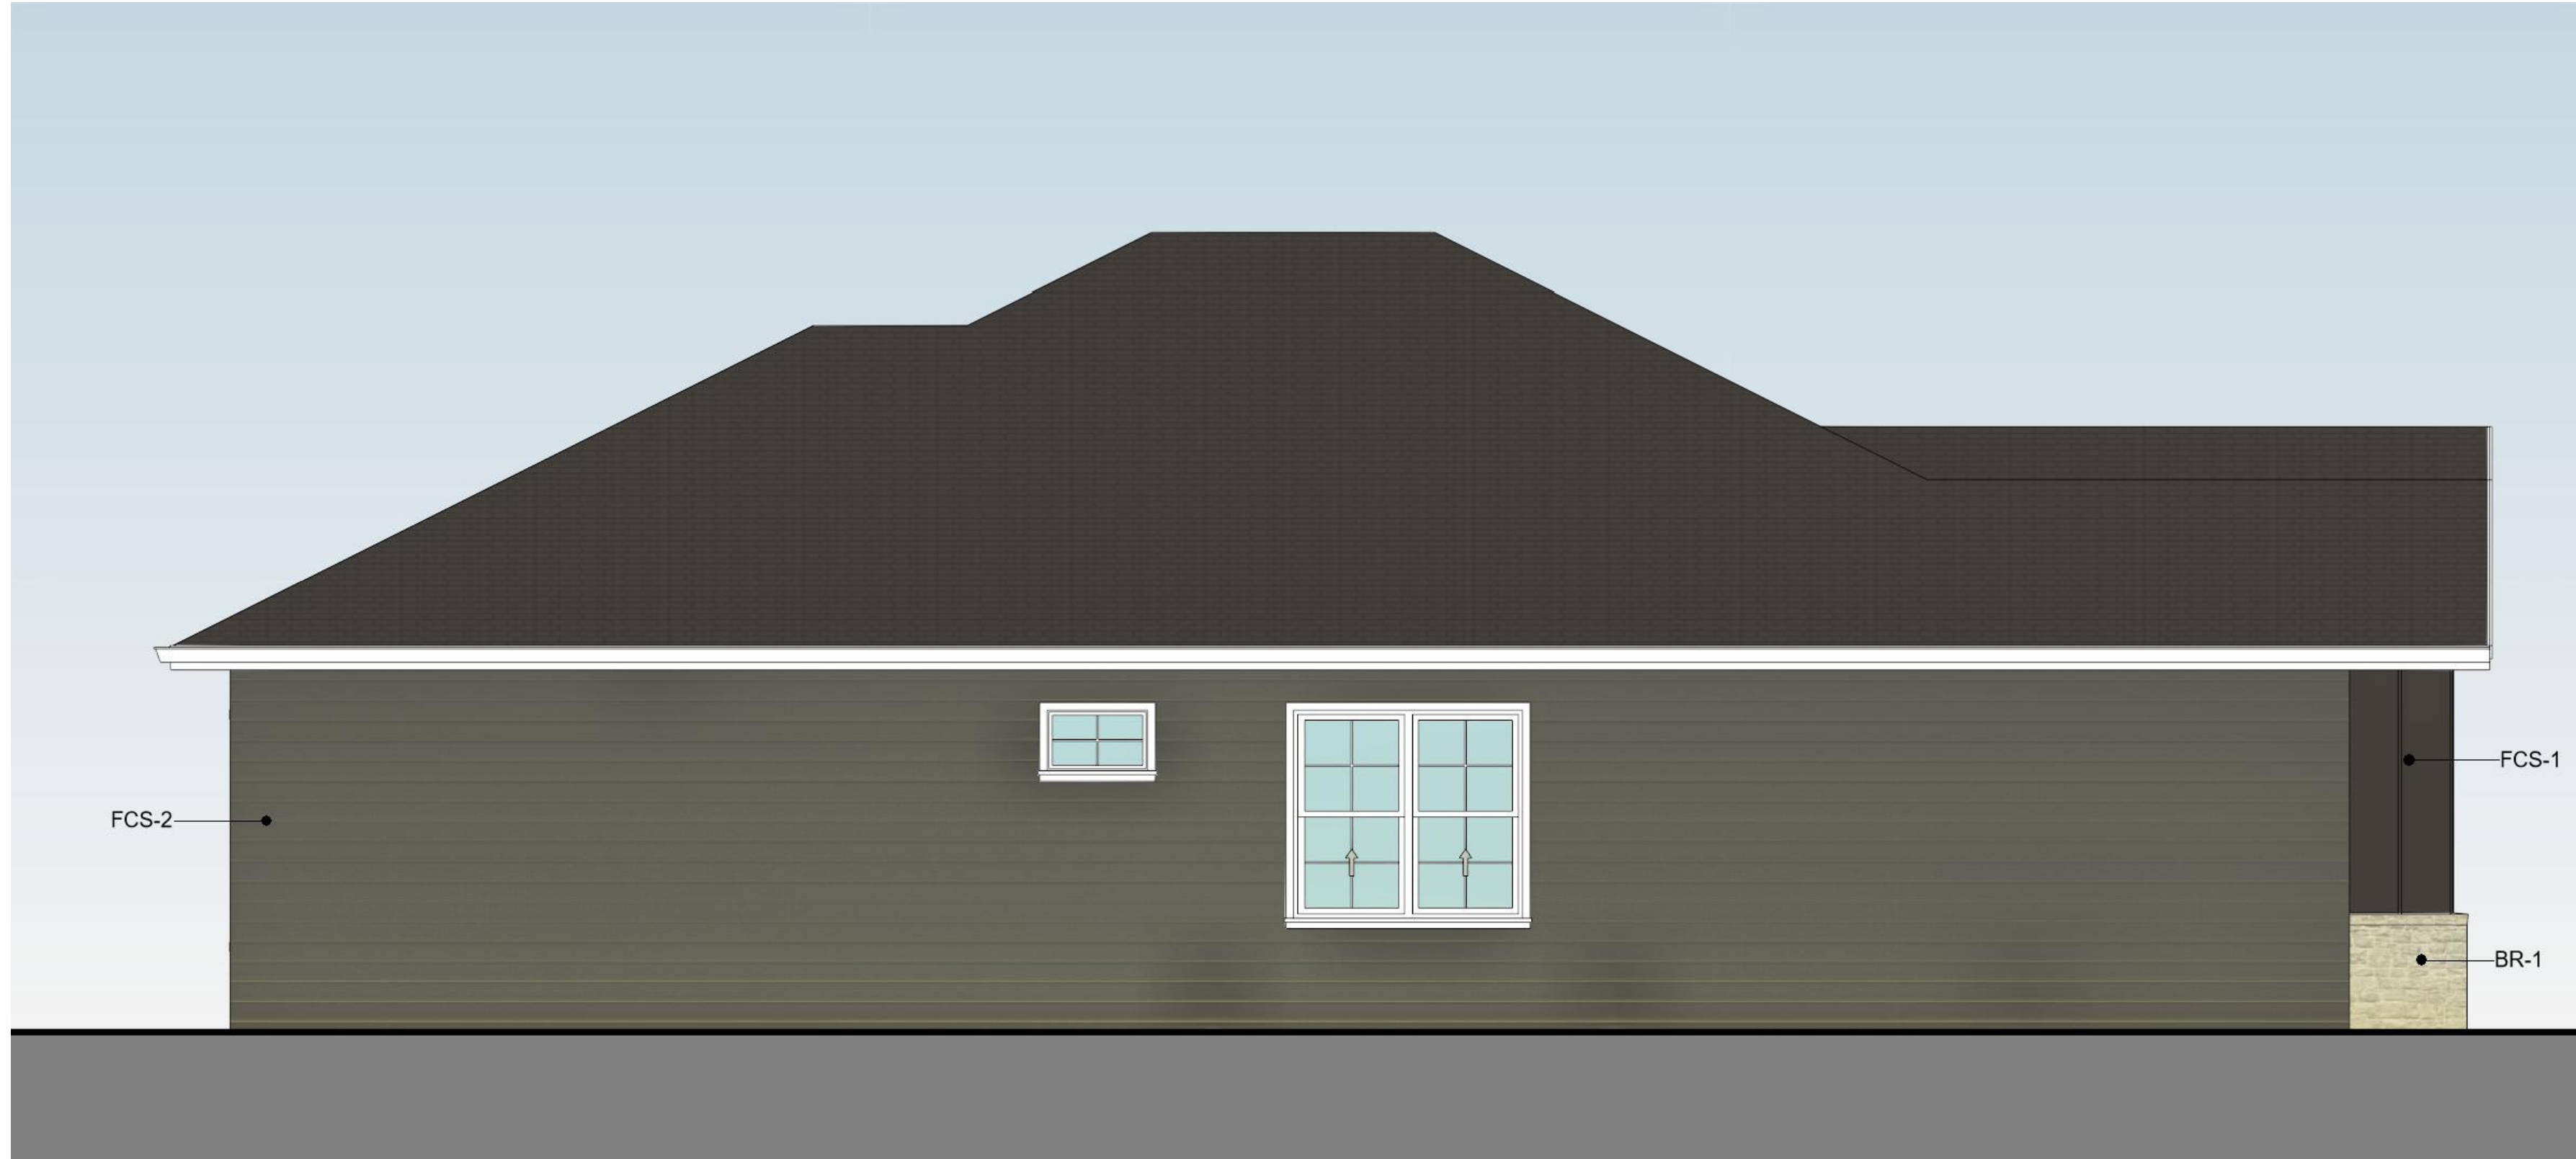

SIDE ELEVATION  
NTS

FRONT ELEVATION  
NTS

SIDE ELEVATION  
NTS

REAR ELEVATION  
NTS

**FCS-1**  
BOARD AND BATTEN SIDING IN SW7673  
"PEWTER CAST"  
**FCS-2**  
LAP SIDING IN SW7673 "PEWTER CAST"  
**BR-1**  
BRICK COLOR TBD  
**TRIM**  
SW7004 "SNOWBOUND"

SIDE ELEVATION  
NTS

FRONT ELEVATION  
NTS

SIDE ELEVATION  
NTS

REAR ELEVATION  
NTS

FCS-1  
BOARD AND BATTEN SIDING IN  
SW6244 "NAVAL"  
FCS-2  
LAP SIDING IN SW6244 "NAVAL"  
BR-1  
BRICK COLOR TBD  
TRIM  
SW7004 "SNOWBOUND"

SIDE ELEVATION  
NTS

FRONT ELEVATION  
NTS

SIDE ELEVATION  
NTS

REAR ELEVATION  
NTS

**FCS-1**  
BOARD AND BATTEN SIDING IN  
SW7048 "URBANE BRONZE"  
**FCS-2**  
LAP SIDING IN SW7048 "URBANE  
BRONZE"  
**BR-1**  
BRICK COLOR TBD  
**TRIM**  
SW7004 "SNOWBOUND"

SIDE ELEVATION  
NTS

FRONT ELEVATION  
NTS

SIDE ELEVATION  
NTS

REAR ELEVATION  
NTS

**FCS-1**  
BOARD AND BATTEN SIDING IN  
SW9579 "TIMELESS TAUPE"

**FCS-2**  
LAP SIDING IN SW9579 "TIMELESS  
TAUPE"

**BR-1**  
BRICK COLOR TBD