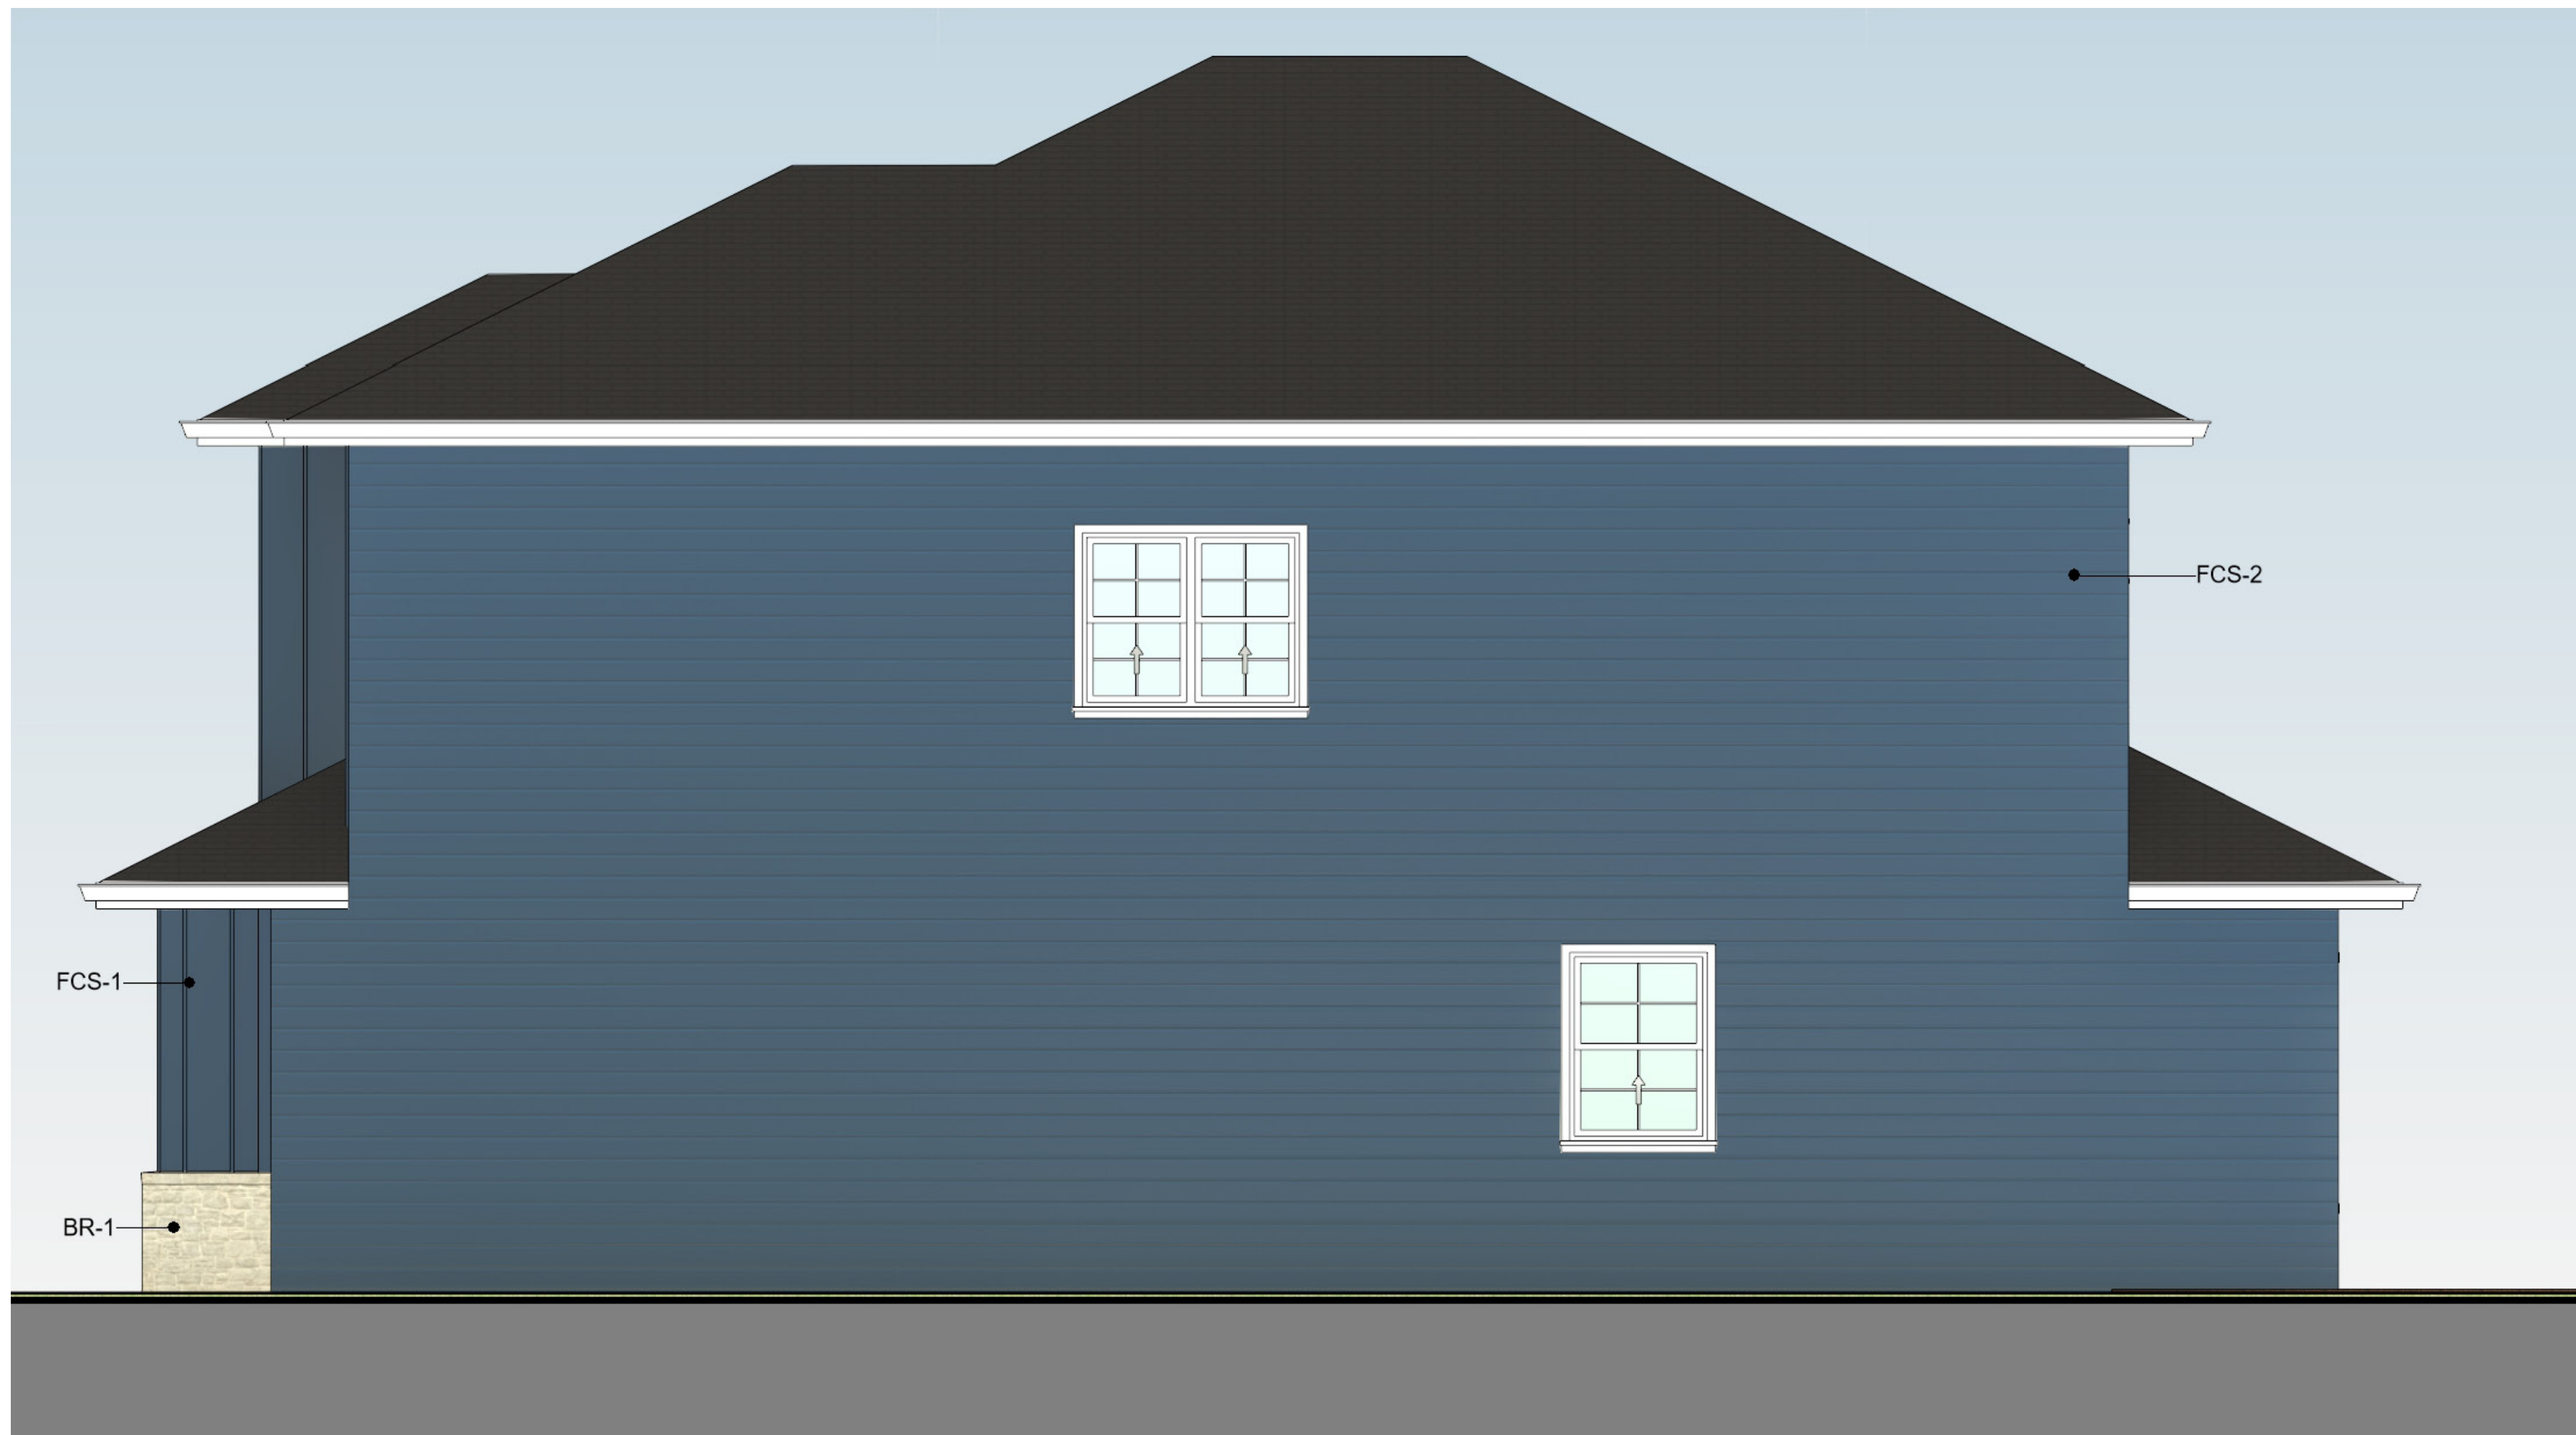

SIDE ELEVATION  
NTS

FRONT ELEVATION  
NTS

SIDE ELEVATION  
NTS

REAR ELEVATION  
NTS

**FCS-1**  
BOARD AND BATTEN SIDING IN SW7673  
"PEWTER CAST"  
**FCS-2**  
LAP SIDING IN SW7673 "PEWTER CAST"  
**BR-1**  
BRICK COLOR TBD  
**TRIM**  
SW7004 "SNOWBOUND"

SIDE ELEVATION  
NTS

FRONT ELEVATION  
NTS

SIDE ELEVATION  
NTS

REAR ELEVATION  
NTS

FCS-1  
BOARD AND BATTEN SIDING IN  
SW6244 "NAVAL"  
FCS-2  
LAP SIDING IN SW6244 "NAVAL"  
BR-1  
BRICK COLOR TBD  
TRIM  
SW7004 "SNOWBOUND"

SIDE ELEVATION  
NTS

FRONT ELEVATION  
NTS

SIDE ELEVATION  
NTS

REAR ELEVATION  
NTS

**FCS-1**  
BOARD AND BATTEN SIDING IN  
SW7048 "URBANE BRONZE"  
**FCS-2**  
LAP SIDING IN SW7048 "URBANE  
BRONZE"  
**BR-1**  
BRICK COLOR TBD  
**TRIM**  
SW7004 "SNOWBOUND"

SIDE ELEVATION  
NTS

FRONT ELEVATION  
NTS

SIDE ELEVATION  
NTS

REAR ELEVATION  
NTS

**FCS-1**  
BOARD AND BATTEN SIDING IN  
SW9579 "TIMELESS TAUPE"

**FCS-2**  
LAP SIDING IN SW9579 "TIMELESS  
TAUPE"

**BR-1**  
BRICK COLOR TBD