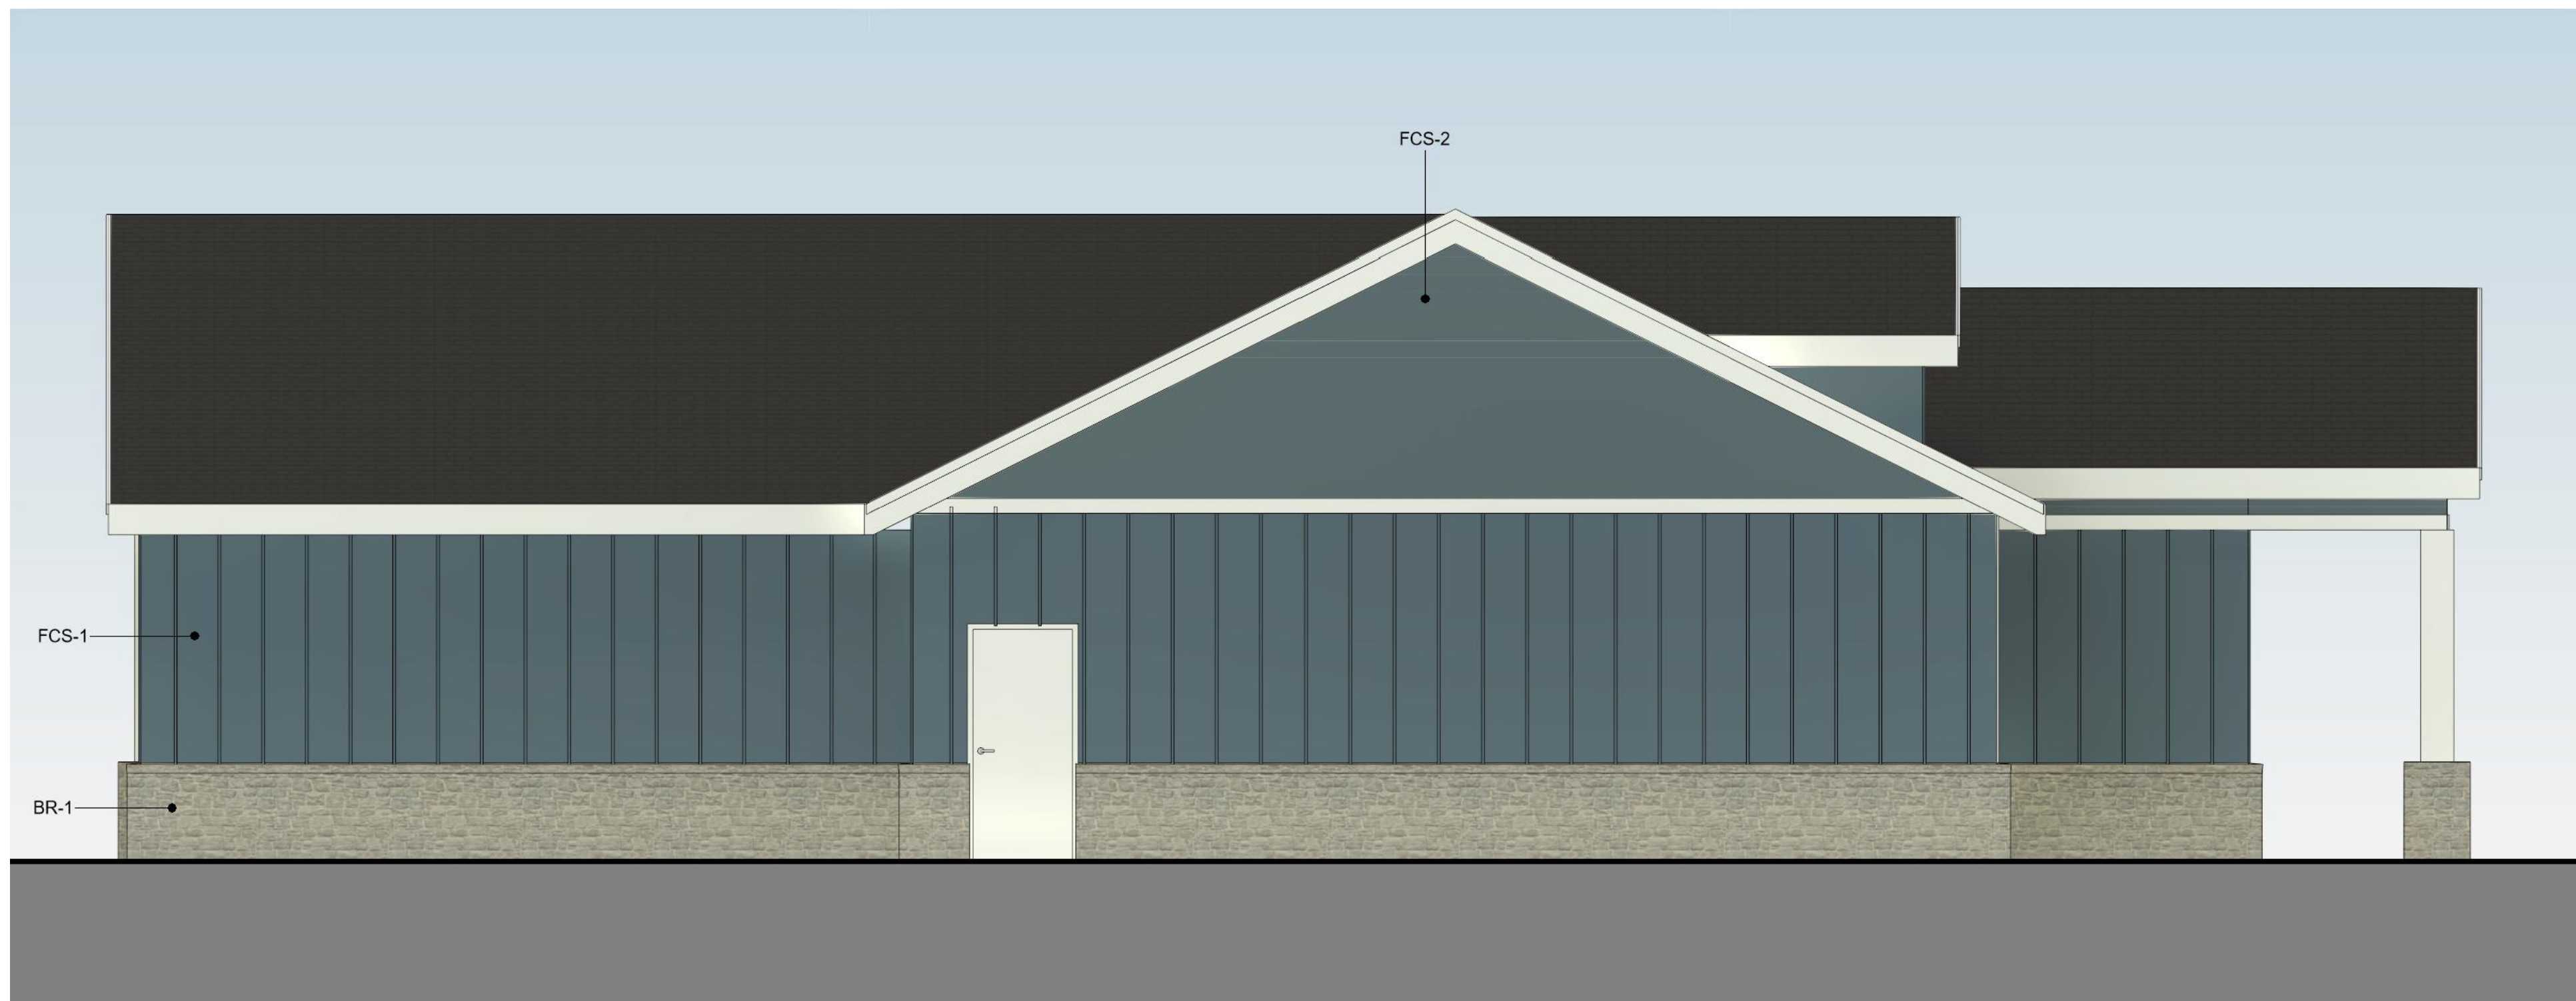

SIDE ELEVATION  
NTS

FRONT ELEVATION  
NTS

SIDE ELEVATION  
NTS

REAR ELEVATION  
NTS

**FCS-1**  
BOARD AND BATTEN SIDING IN SW7673  
"PEWTER CAST"  
**FCS-2**  
LAP SIDING IN SW7673 "PEWTER CAST"  
**BR-1**  
BRICK COLOR TBD  
**TRIM**  
SW7004 "SNOWBOUND"

SIDE ELEVATION  
NTS

FRONT ELEVATION  
NTS

SIDE ELEVATION  
NTS

REAR ELEVATION  
NTS

**FCS-1**  
BOARD AND BATTEN SIDING IN  
SW7048 "URBANE BRONZE"  
**FCS-2**  
LAP SIDING IN SW7048 "URBANE  
BRONZE"  
**BR-1**  
BRICK COLOR TBD  
**TRIM**  
SW7004 "SNOWBOUND"

SIDE ELEVATION  
NTS

FRONT ELEVATION  
NTS

SIDE ELEVATION  
NTS

REAR ELEVATION  
NTS

**FCS-1**  
BOARD AND BATTEN SIDING IN  
SW9579 "TIMELESS TAUPE"

**FCS-2**  
LAP SIDING IN SW9579 "TIMELESS  
TAUPE"

**BR-1**  
BRICK COLOR TBD

**TRIM**  
SW7004 "SNOWBOUND"

SIDE ELEVATION  
NTS

FRONT ELEVATION  
NTS

SIDE ELEVATION  
NTS

REAR ELEVATION  
NTS

FCS-1  
BOARD AND BATTEN SIDING IN  
SW7603 "POOLHOUSE"  
FCS-2  
LAP SIDING IN SW7603 "POOLHOUSE"  
BR-1  
BRICK COLOR TBD  
TRIM  
SW7004 "SNOWBOUND"