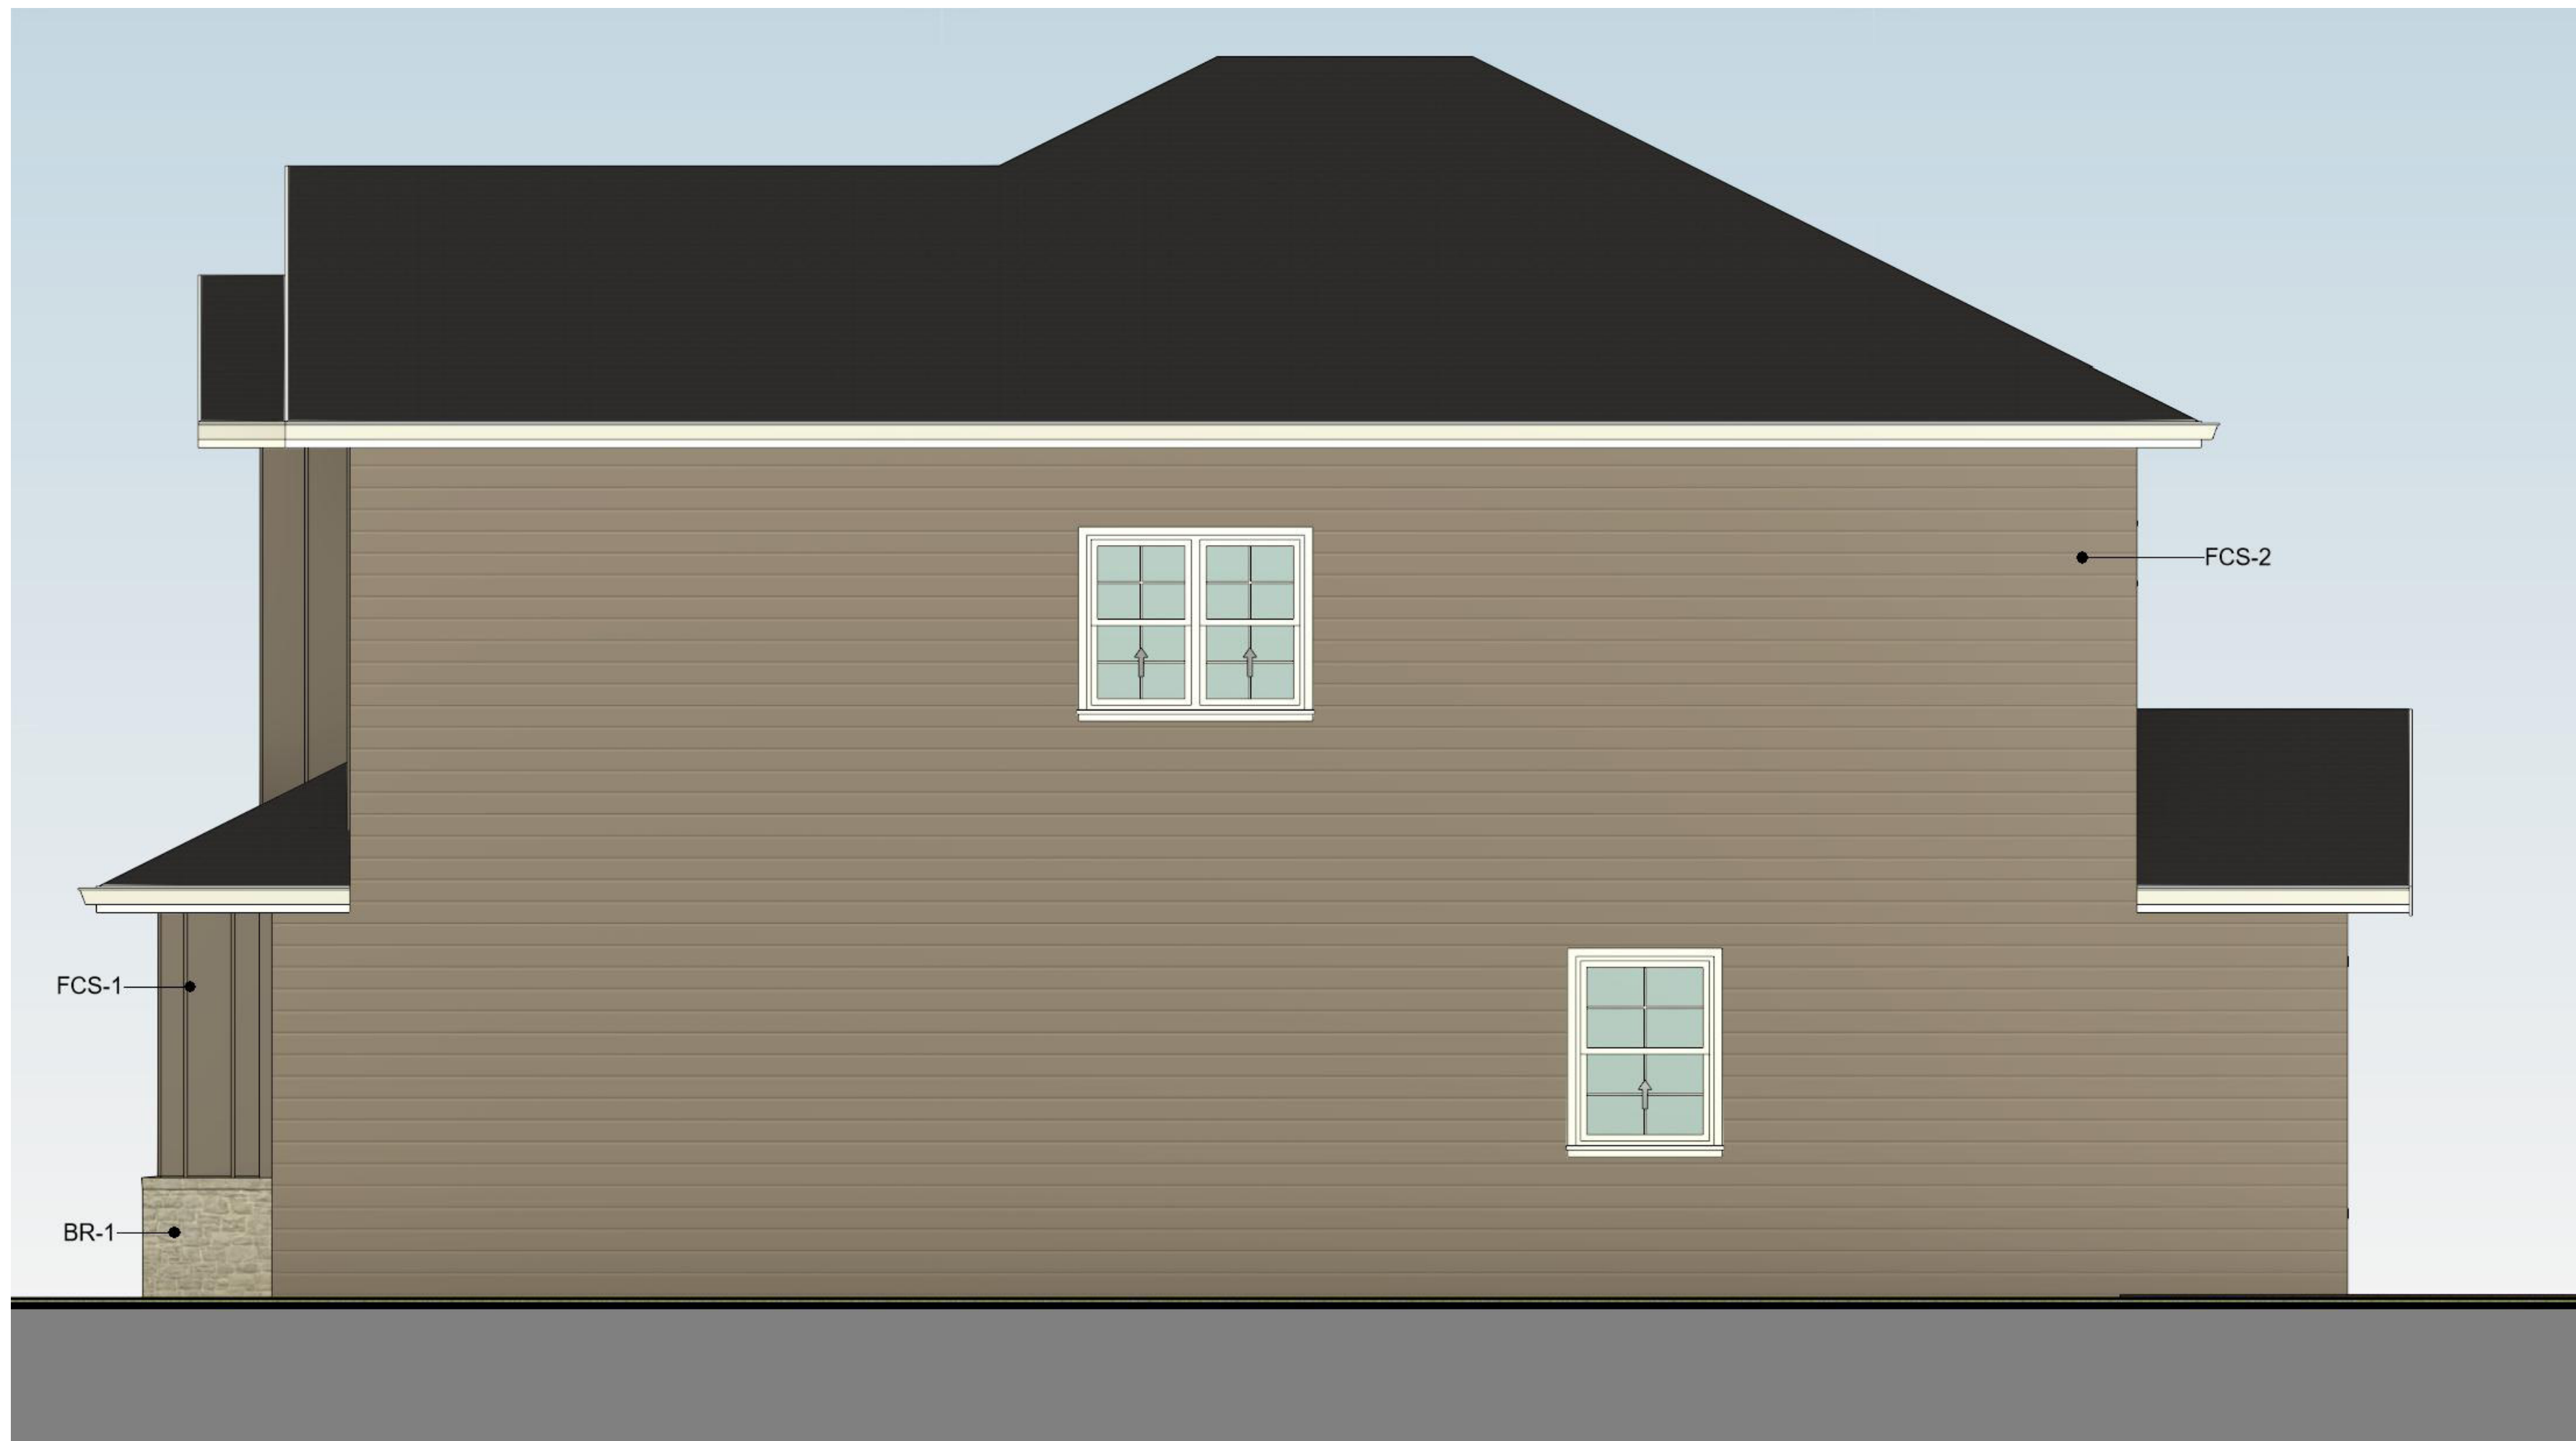

SIDE ELEVATION  
NTS

FRONT ELEVATION  
NTS

SIDE ELEVATION  
NTS

REAR ELEVATION  
NTS

**FCS-1**  
BOARD AND BATTEN SIDING IN SW7673  
"PEWTER CAST"  
**FCS-2**  
LAP SIDING IN SW7673 "PEWTER CAST"  
**BR-1**  
BRICK COLOR TBD  
**TRIM**  
SW7004 "SNOWBOUND"

SIDE ELEVATION  
NTS

FRONT ELEVATION  
NTS

SIDE ELEVATION  
NTS

REAR ELEVATION  
NTS

FCS-1  
BOARD AND BATTEN SIDING IN  
SW6244 "NAVAL"  
FCS-2  
LAP SIDING IN SW6244 "NAVAL"  
BR-1  
BRICK COLOR TBD  
TRIM  
SW7004 "SNOWBOUND"

SIDE ELEVATION  
NTS

FRONT ELEVATION  
NTS

SIDE ELEVATION  
NTS

REAR ELEVATION  
NTS

**FCS-1**  
BOARD AND BATTEN SIDING IN  
SW7048 "URBANE BRONZE"  
**FCS-2**  
LAP SIDING IN SW7048 "URBANE  
BRONZE"  
**BR-1**  
BRICK COLOR TBD  
**TRIM**  
SW7004 "SNOWBOUND"

SIDE ELEVATION  
NTS

FRONT ELEVATION  
NTS

SIDE ELEVATION  
NTS

REAR ELEVATION  
NTS

**FCS-1**  
BOARD AND BATTEN SIDING IN  
SW9579 "TIMELESS TAUPE"

**FCS-2**  
LAP SIDING IN SW9579 "TIMELESS  
TAUPE"

**BR-1**  
BRICK COLOR TBD