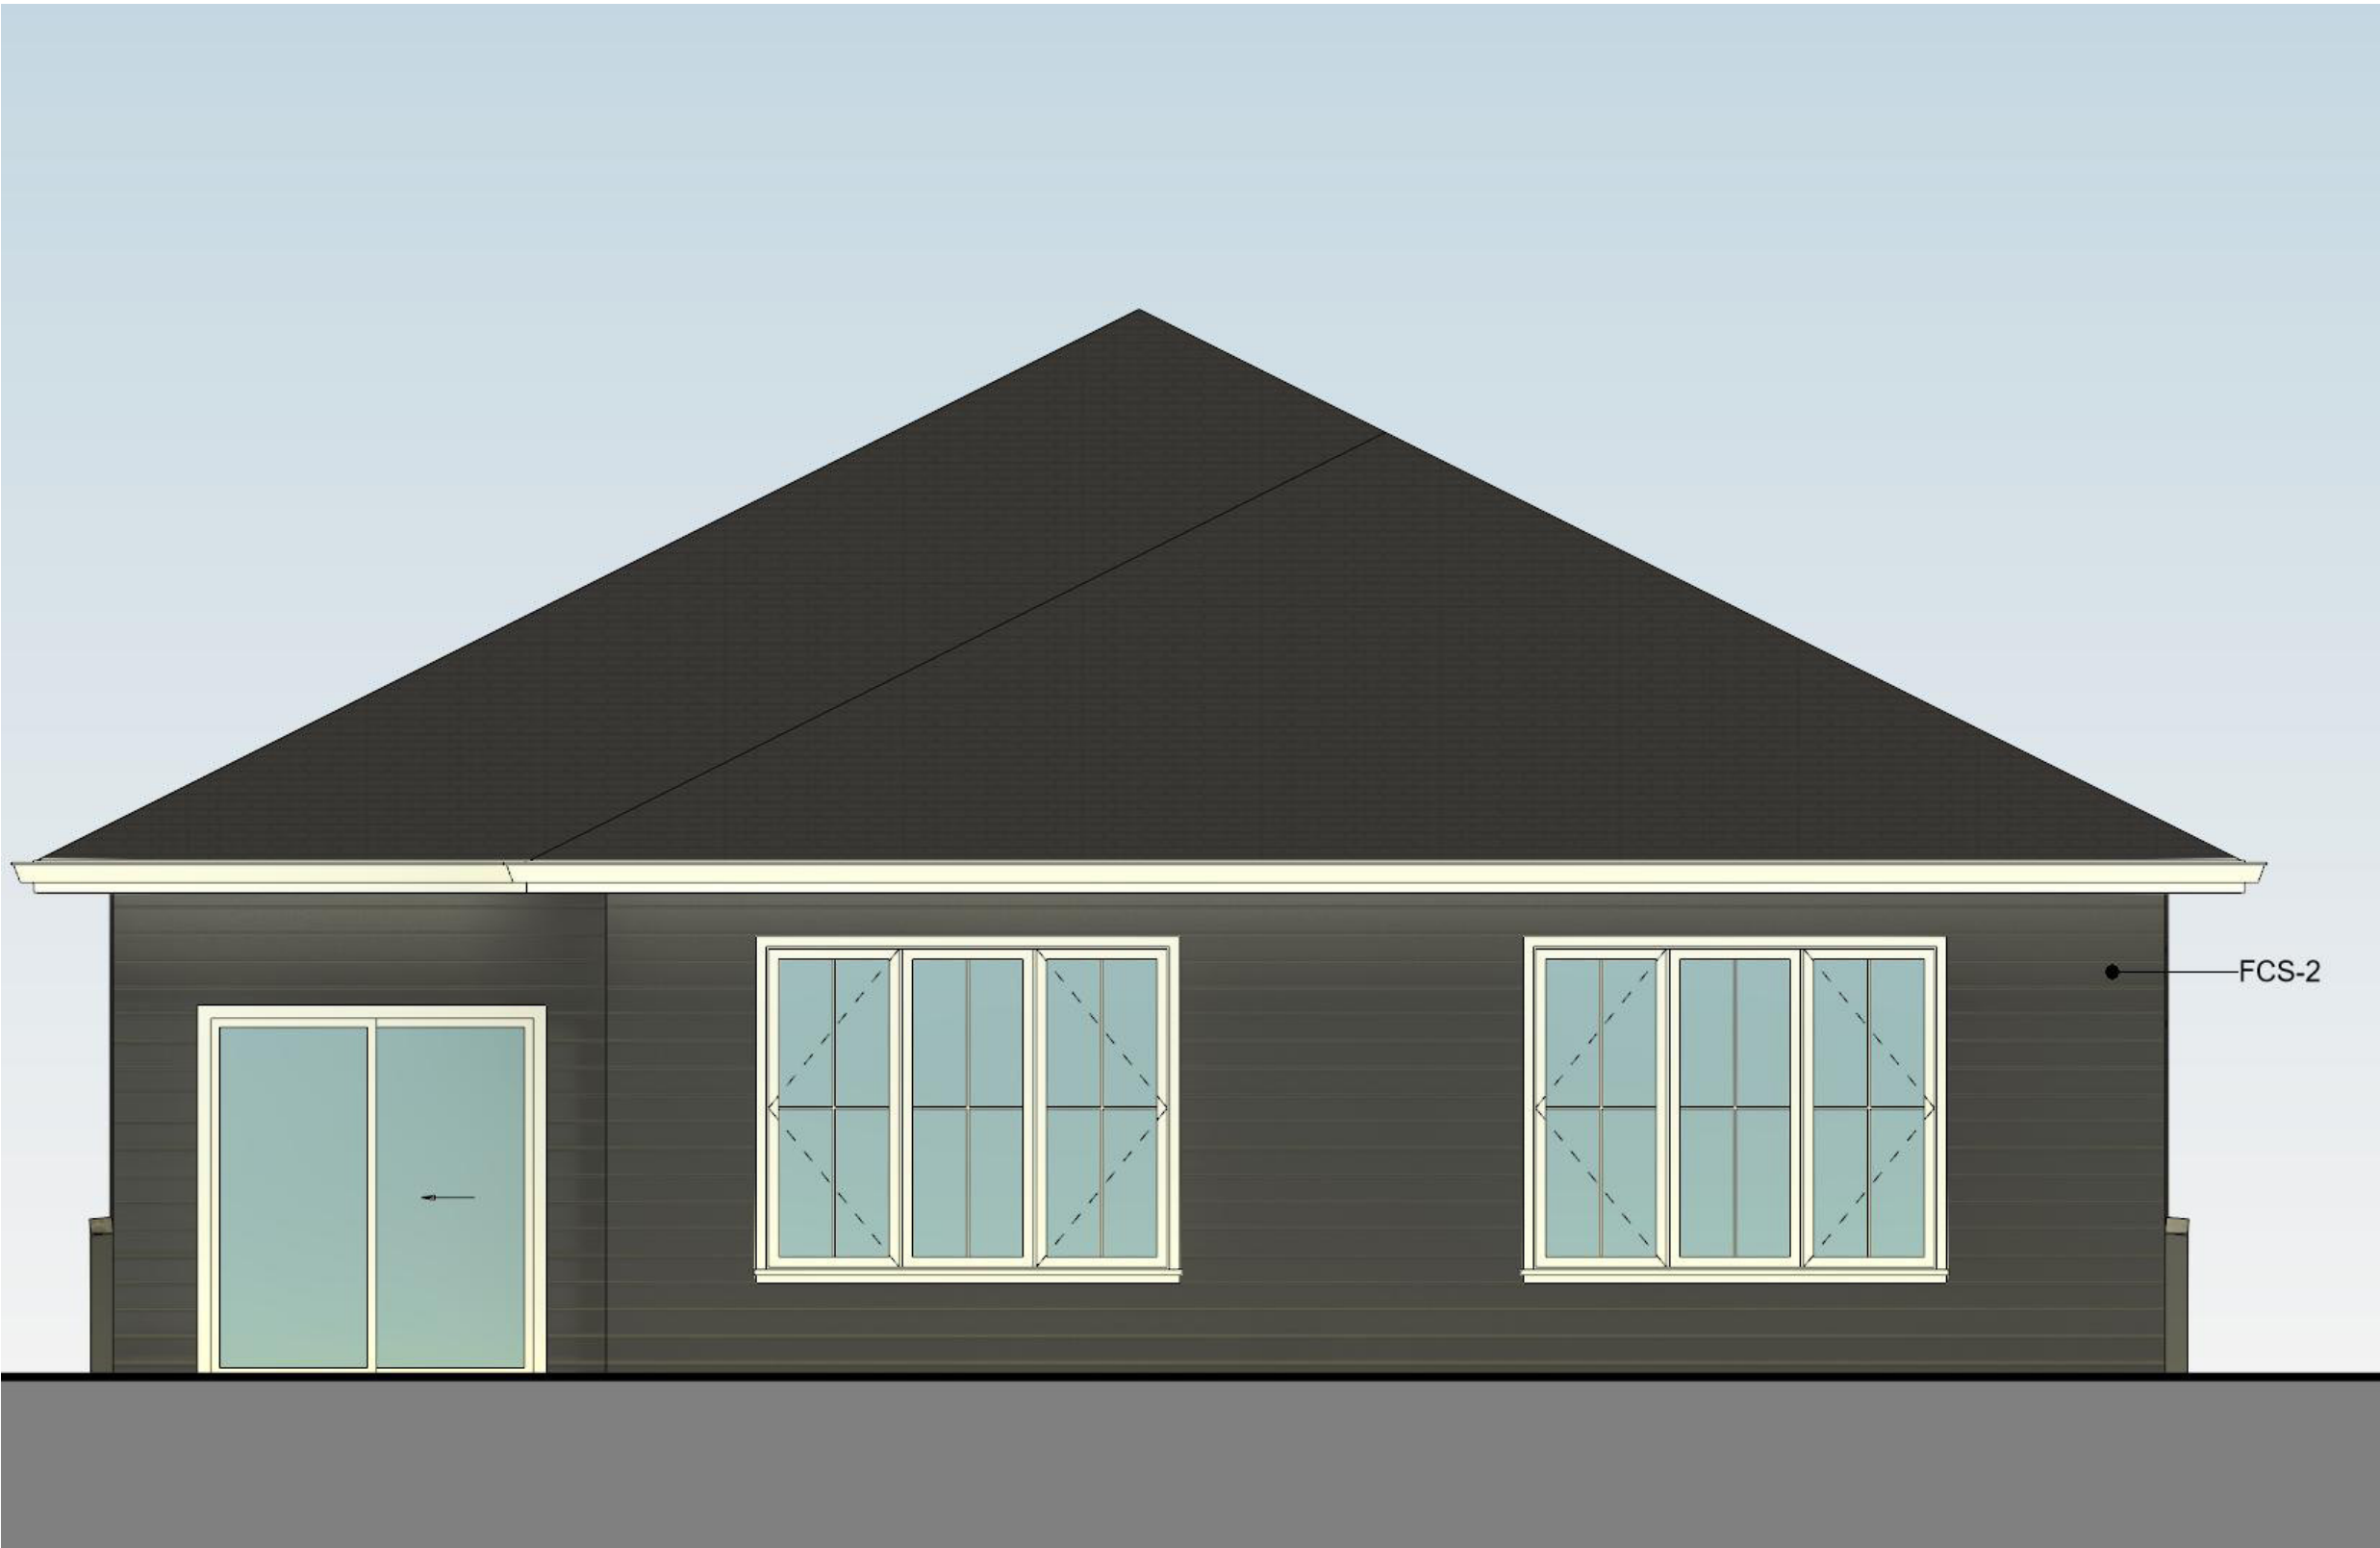

SIDE ELEVATION  
NTS

FRONT ELEVATION  
NTS

SIDE ELEVATION  
NTS

REAR ELEVATION  
NTS

**FCS-1**  
BOARD AND BATTEN SIDING IN SW7673  
"PEWTER CAST"  
**FCS-2**  
LAP SIDING IN SW7673 "PEWTER CAST"  
**BR-1**  
BRICK COLOR TBD  
**TRIM**  
SW7004 "SNOWBOUND"

SIDE ELEVATION  
NTS

FRONT ELEVATION  
NTS

SIDE ELEVATION  
NTS

REAR ELEVATION  
NTS

FCS-1  
BOARD AND BATTEN SIDING IN  
SW6244 "NAVAL"  
FCS-2  
LAP SIDING IN SW6244 "NAVAL"  
BR-1  
BRICK COLOR TBD  
TRIM  
SW7004 "SNOWBOUND"

SIDE ELEVATION  
NTS

FRONT ELEVATION  
NTS

SIDE ELEVATION  
NTS

REAR ELEVATION  
NTS

**FCS-1**  
BOARD AND BATTEN SIDING IN  
SW7048 "URBANE BRONZE"  
**FCS-2**  
LAP SIDING IN SW7048 "URBANE  
BRONZE"  
**BR-1**  
BRICK COLOR TBD  
**TRIM**  
SW7004 "SNOWBOUND"

SIDE ELEVATION  
NTS

FRONT ELEVATION  
NTS

SIDE ELEVATION  
NTS

REAR ELEVATION  
NTS

**FCS-1**  
BOARD AND BATTEN SIDING IN  
SW9579 "TIMELESS TAUPE"

**FCS-2**  
LAP SIDING IN SW9579 "TIMELESS  
TAUPE"

**BR-1**  
BRICK COLOR TBD