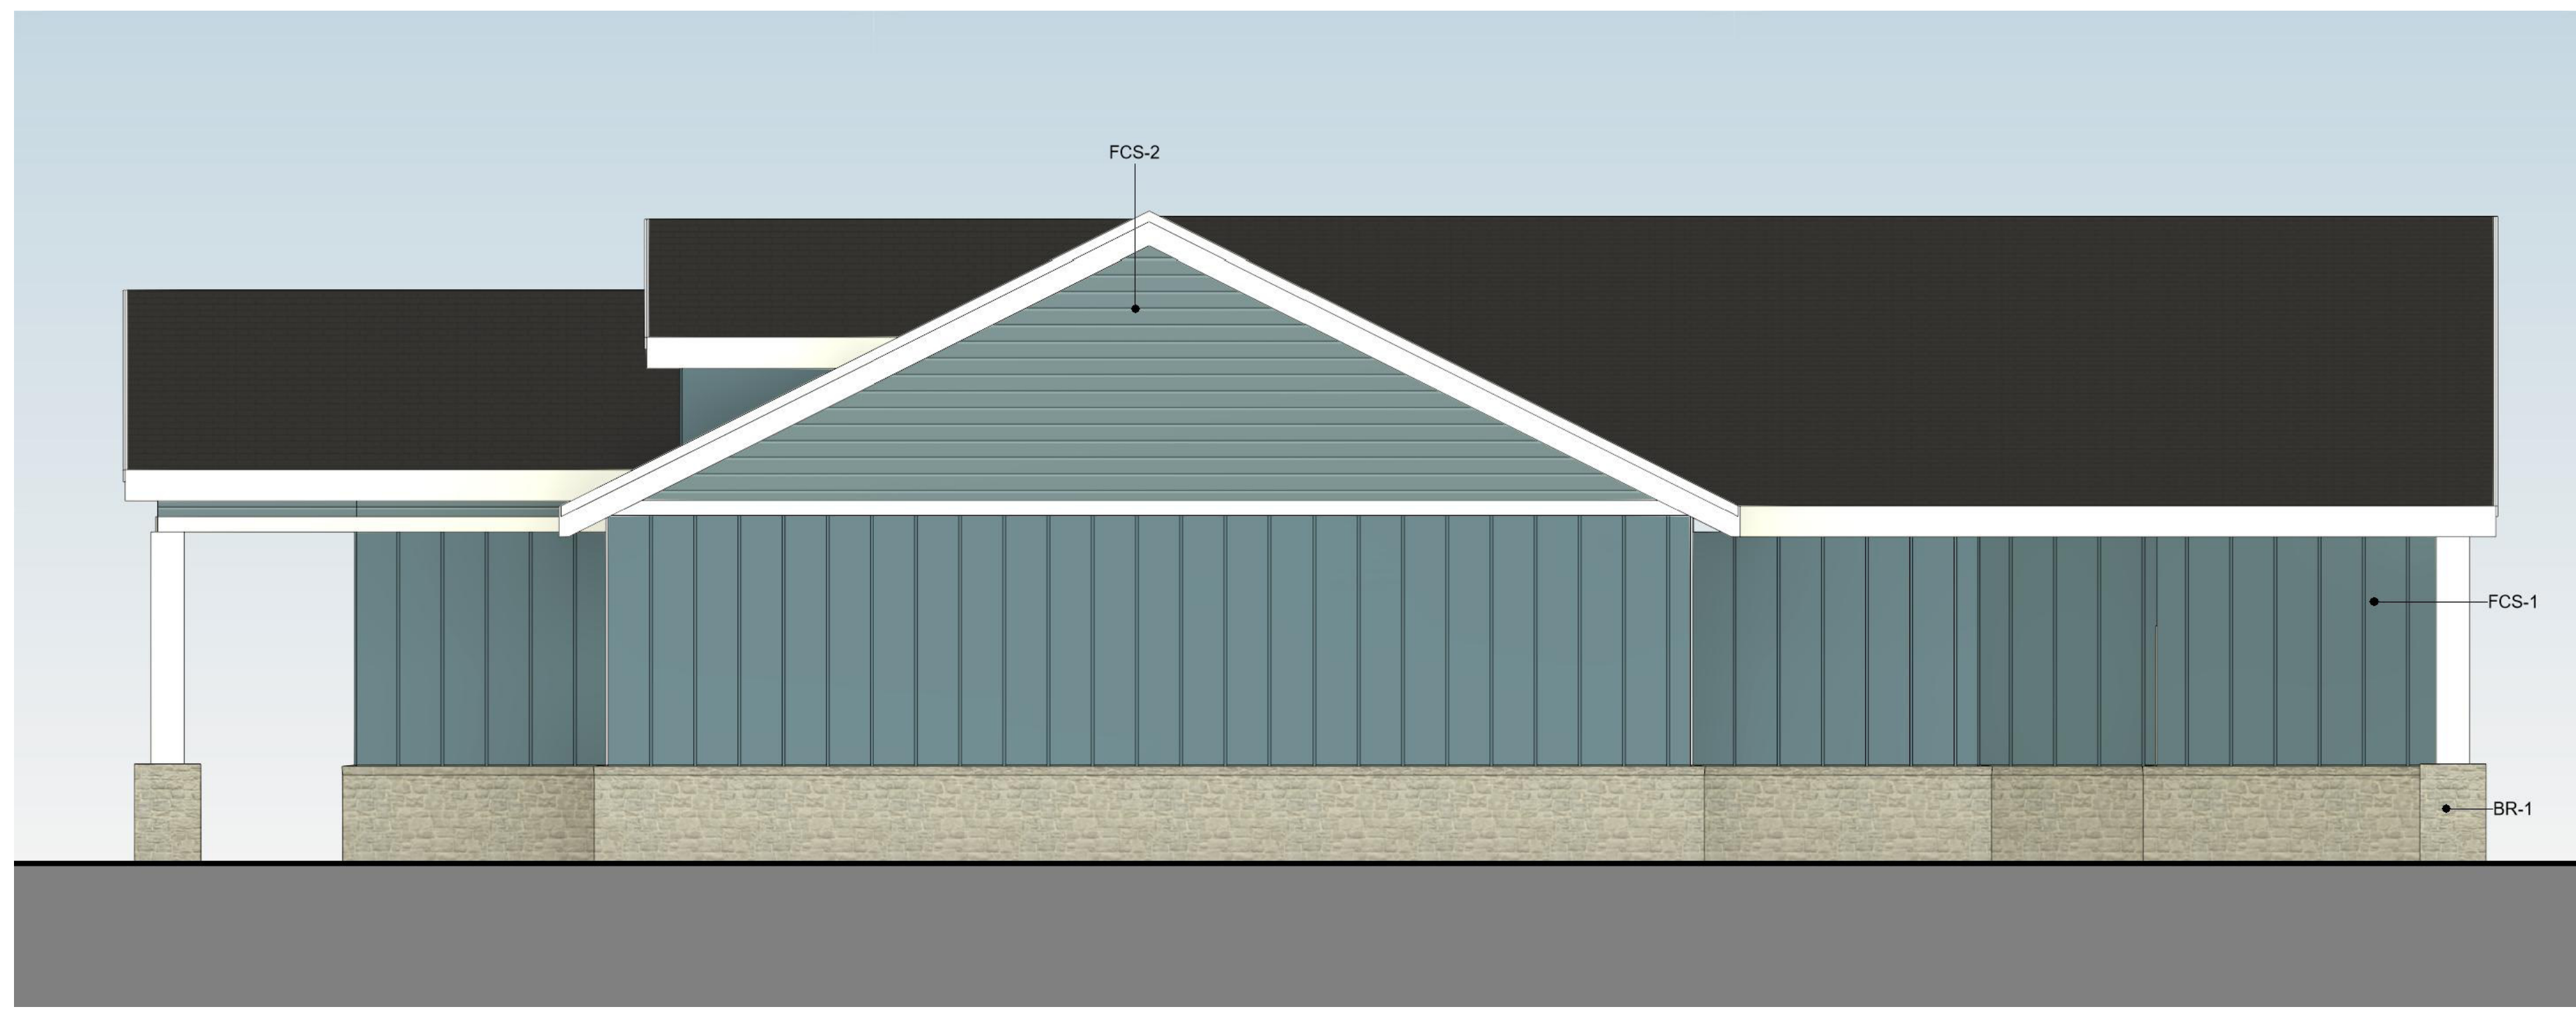

SIDE ELEVATION  
NTS

FRONT ELEVATION  
NTS

SIDE ELEVATION  
NTS

REAR ELEVATION  
NTS

**FCS-1**  
BOARD AND BATTEN SIDING IN SW7673  
"PEWTER CAST"  
**FCS-2**  
LAP SIDING IN SW7673 "PEWTER CAST"  
**BR-1**  
BRICK COLOR TBD  
**TRIM**  
SW7004 "SNOWBOUND"

SIDE ELEVATION  
NTS

FRONT ELEVATION  
NTS

SIDE ELEVATION  
NTS

REAR ELEVATION  
NTS

**FCS-1**  
BOARD AND BATTEN SIDING IN  
SW7048 "URBANE BRONZE"  
**FCS-2**  
LAP SIDING IN SW7048 "URBANE  
BRONZE"  
**BR-1**  
BRICK COLOR TBD  
**TRIM**  
SW7004 "SNOWBOUND"

SIDE ELEVATION  
NTS

FRONT ELEVATION  
NTS

SIDE ELEVATION  
NTS

REAR ELEVATION  
NTS

**FCS-1**  
BOARD AND BATTEN SIDING IN  
SW9579 "TIMELESS TAUPE"

**FCS-2**  
LAP SIDING IN SW9579 "TIMELESS  
TAUPE"

**BR-1**  
BRICK COLOR TBD

**TRIM**  
SW7004 "SNOWBOUND"

SIDE ELEVATION  
NTS

FRONT ELEVATION  
NTS

SIDE ELEVATION  
NTS

REAR ELEVATION  
NTS

FCS-1  
BOARD AND BATTEN SIDING IN  
SW7603 "POOLHOUSE"  
FCS-2  
LAP SIDING IN SW7603 "POOLHOUSE"  
BR-1  
BRICK COLOR TBD  
TRIM  
SW7004 "SNOWBOUND"