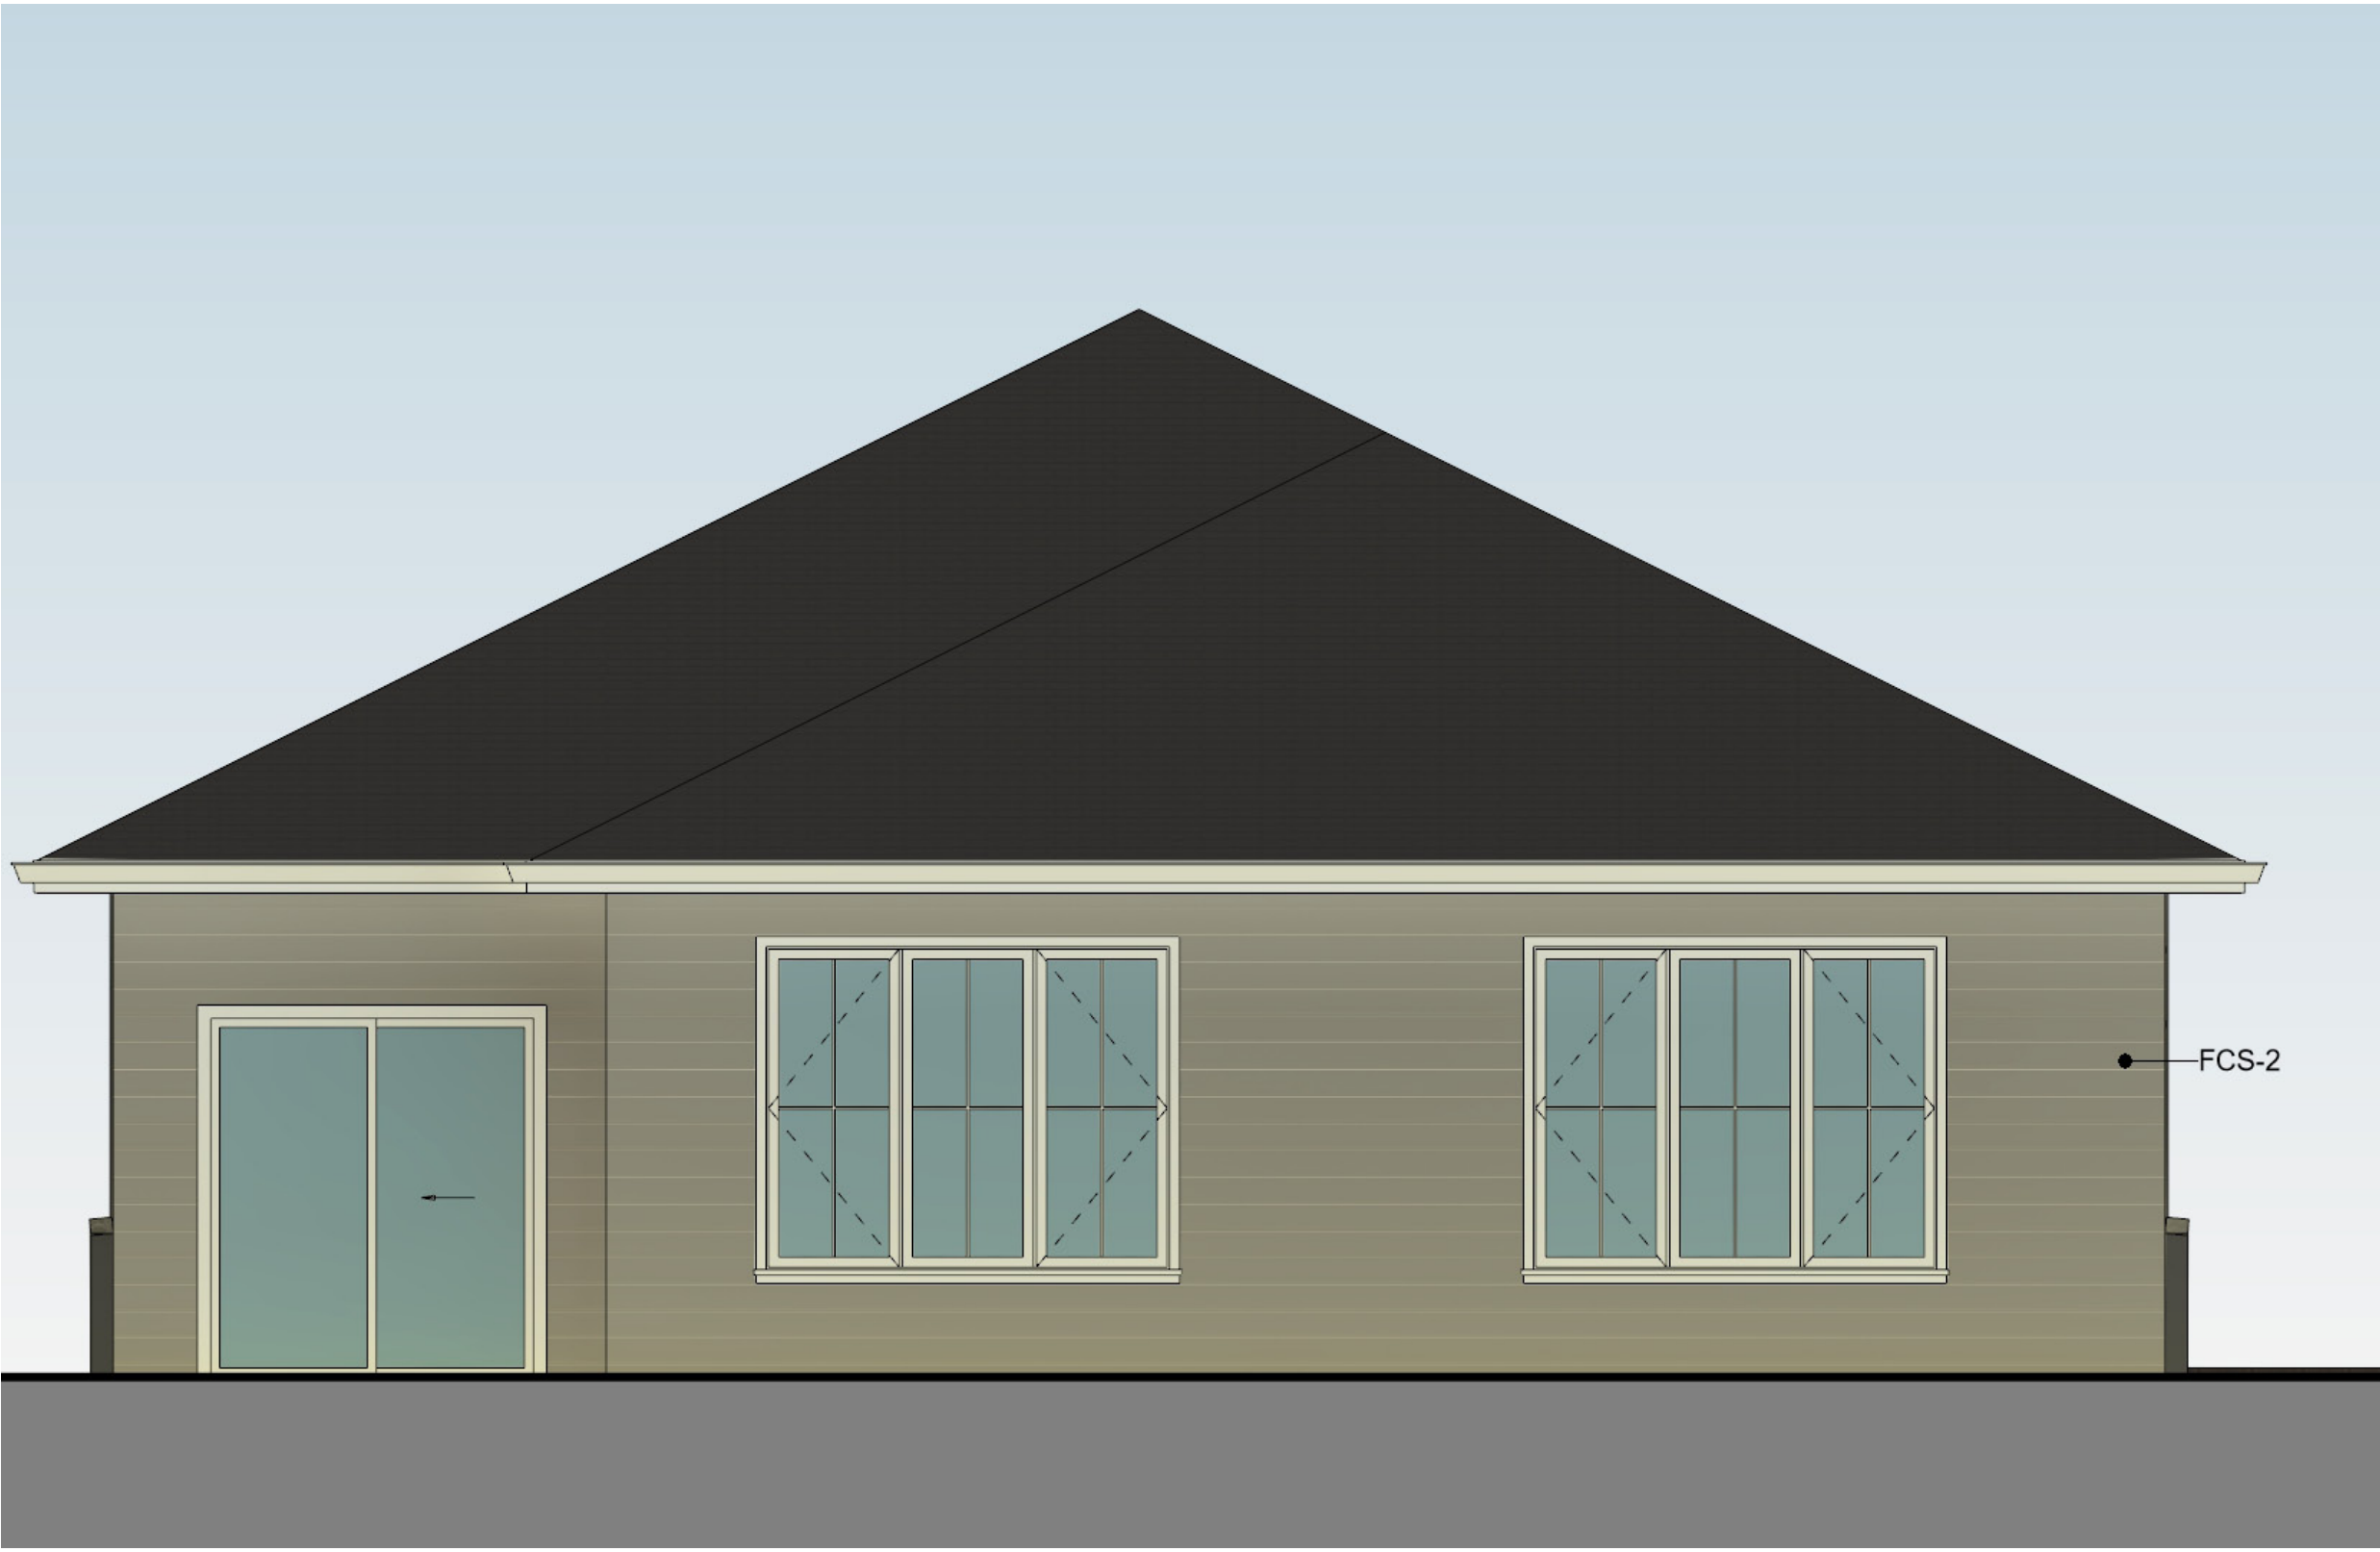

SIDE ELEVATION  
NTS

FRONT ELEVATION  
NTS

SIDE ELEVATION  
NTS

REAR ELEVATION  
NTS

**FCS-1**  
BOARD AND BATTEN SIDING IN SW7673  
"PEWTER CAST"  
**FCS-2**  
LAP SIDING IN SW7673 "PEWTER CAST"  
**BR-1**  
BRICK COLOR TBD  
**TRIM**  
SW7004 "SNOWBOUND"

SIDE ELEVATION  
NTS

FRONT ELEVATION  
NTS

SIDE ELEVATION  
NTS

REAR ELEVATION  
NTS

FCS-1  
BOARD AND BATTEN SIDING IN  
SW6244 "NAVAL"  
FCS-2  
LAP SIDING IN SW6244 "NAVAL"  
BR-1  
BRICK COLOR TBD  
TRIM  
SW7004 "SNOWBOUND"

SIDE ELEVATION  
NTS

FRONT ELEVATION  
NTS

SIDE ELEVATION  
NTS

REAR ELEVATION  
NTS

**FCS-1**  
BOARD AND BATTEN SIDING IN  
SW7048 "URBANE BRONZE"  
**FCS-2**  
LAP SIDING IN SW7048 "URBANE  
BRONZE"  
**BR-1**  
BRICK COLOR TBD  
**TRIM**  
SW7004 "SNOWBOUND"

SIDE ELEVATION  
NTS

FRONT ELEVATION  
NTS

SIDE ELEVATION  
NTS

REAR ELEVATION  
NTS

**FCS-1**  
BOARD AND BATTEN SIDING IN  
SW9579 "TIMELESS TAUPE"

**FCS-2**  
LAP SIDING IN SW9579 "TIMELESS  
TAUPE"

**BR-1**  
BRICK COLOR TBD