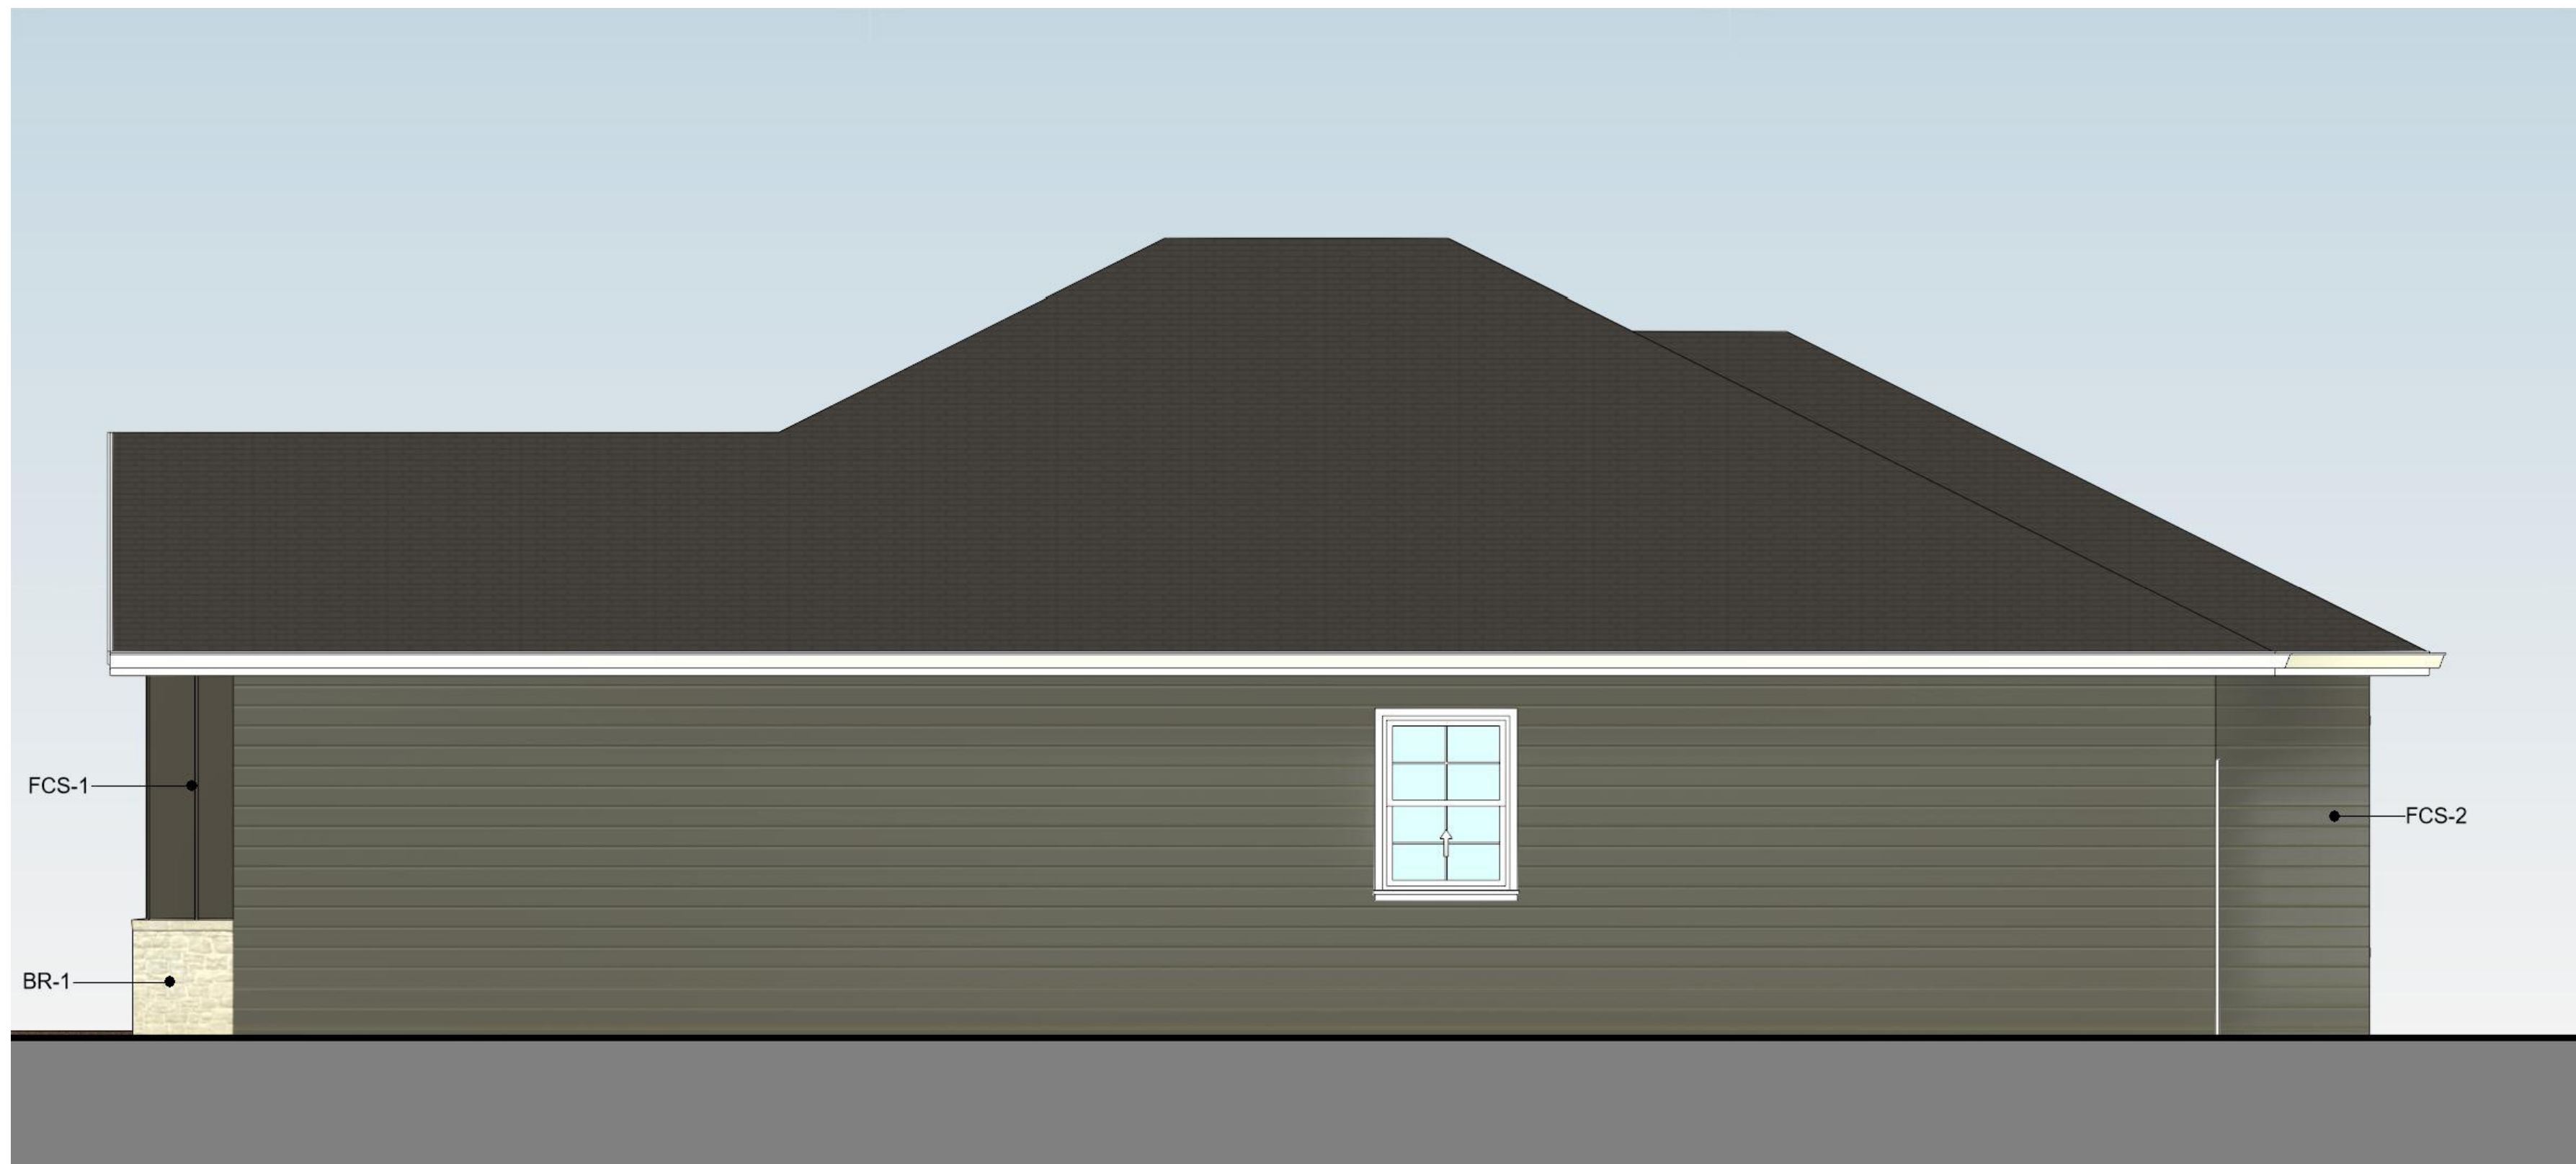

SIDE ELEVATION  
NTS

FRONT ELEVATION  
NTS

SIDE ELEVATION  
NTS

REAR ELEVATION  
NTS

**FCS-1**  
BOARD AND BATTEN SIDING IN SW7673  
"PEWTER CAST"  
**FCS-2**  
LAP SIDING IN SW7673 "PEWTER CAST"  
**BR-1**  
BRICK COLOR TBD  
**TRIM**  
SW7004 "SNOWBOUND"

SIDE ELEVATION  
NTS

FRONT ELEVATION  
NTS

SIDE ELEVATION  
NTS

REAR ELEVATION  
NTS

FCS-1  
BOARD AND BATTEN SIDING IN  
SW6244 "NAVAL"  
FCS-2  
LAP SIDING IN SW6244 "NAVAL"  
BR-1  
BRICK COLOR TBD  
TRIM  
SW7004 "SNOWBOUND"

SIDE ELEVATION  
NTS

FRONT ELEVATION  
NTS

SIDE ELEVATION  
NTS

REAR ELEVATION  
NTS

**FCS-1**  
BOARD AND BATTEN SIDING IN  
SW7048 "URBANE BRONZE"  
**FCS-2**  
LAP SIDING IN SW7048 "URBANE  
BRONZE"  
**BR-1**  
BRICK COLOR TBD  
**TRIM**  
SW7004 "SNOWBOUND"

SIDE ELEVATION  
NTS

FRONT ELEVATION  
NTS

SIDE ELEVATION  
NTS

REAR ELEVATION  
NTS

**FCS-1**  
BOARD AND BATTEN SIDING IN  
SW9579 "TIMELESS TAUPE"

**FCS-2**  
LAP SIDING IN SW9579 "TIMELESS  
TAUPE"

**BR-1**  
BRICK COLOR TBD