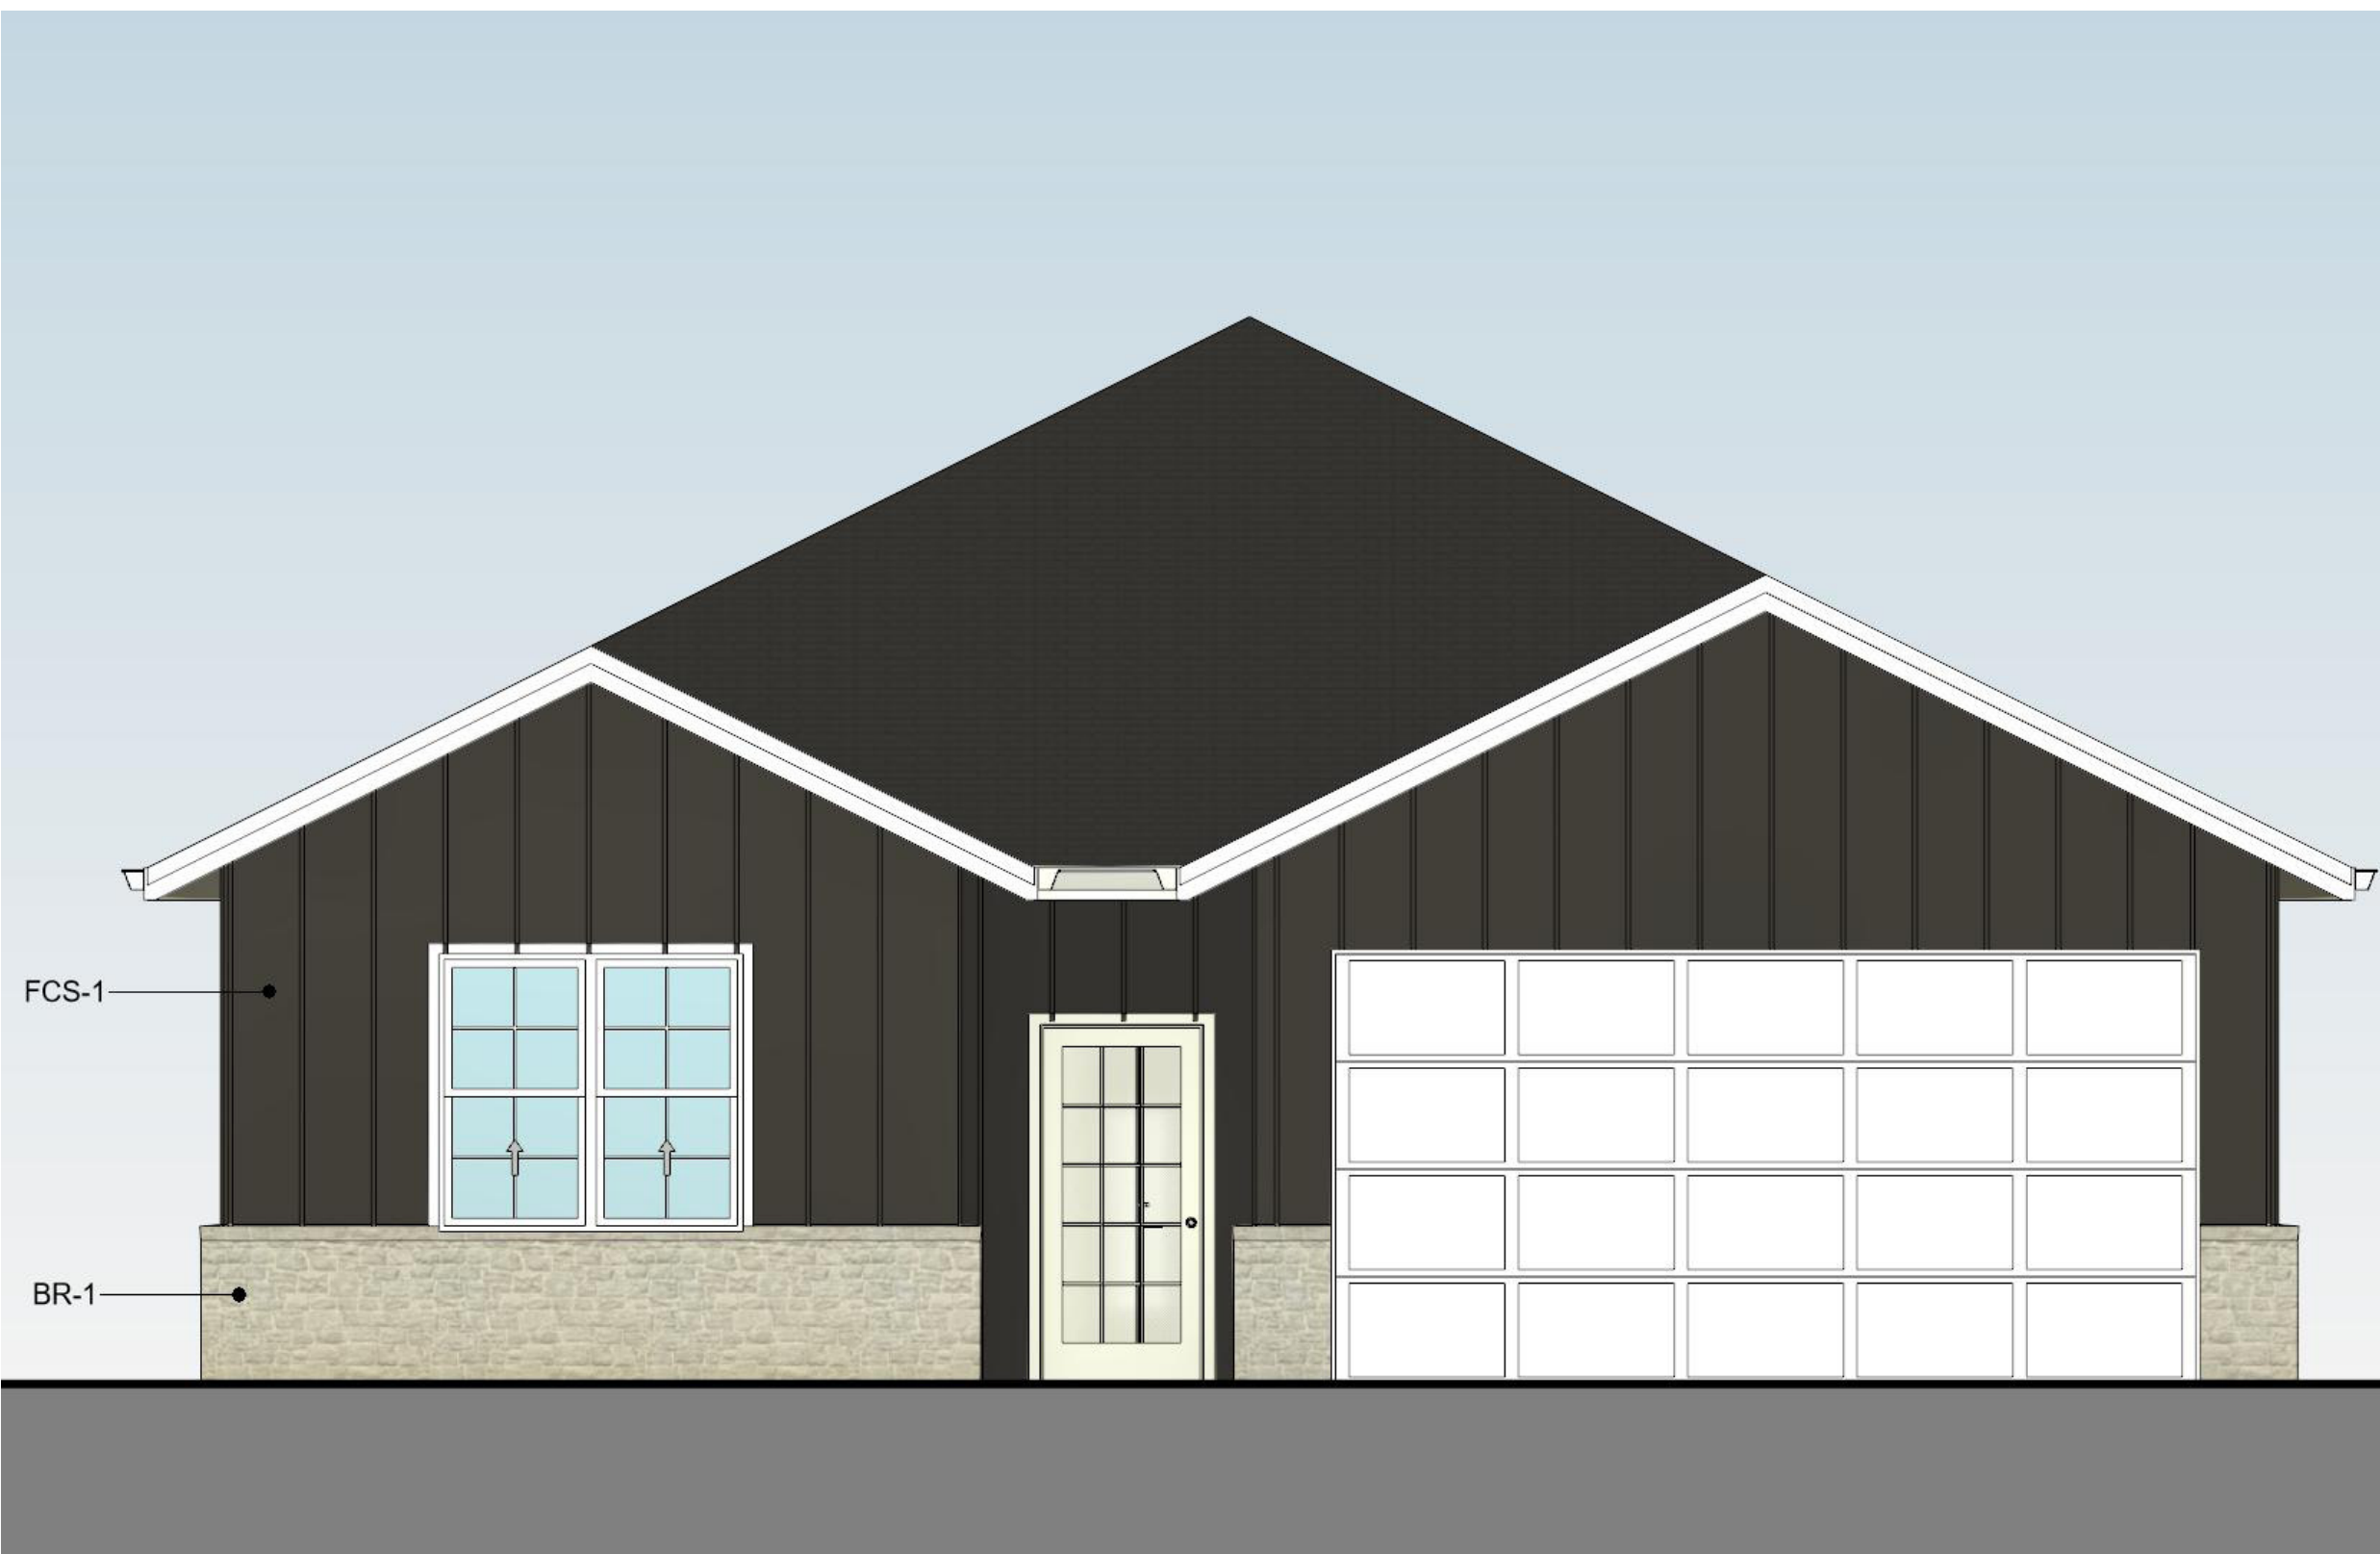

SIDE ELEVATION  
NTS

FRONT ELEVATION  
NTS

SIDE ELEVATION  
NTS

REAR ELEVATION  
NTS

**FCS-1**  
BOARD AND BATTEN SIDING IN SW7673  
"PEWTER CAST"  
**FCS-2**  
LAP SIDING IN SW7673 "PEWTER CAST"  
**BR-1**  
BRICK COLOR TBD  
**TRIM**  
SW7004 "SNOWBOUND"

SIDE ELEVATION  
NTS

FRONT ELEVATION  
NTS

SIDE ELEVATION  
NTS

REAR ELEVATION  
NTS

FCS-1  
BOARD AND BATTEN SIDING IN  
SW6244 "NAVAL"  
FCS-2  
LAP SIDING IN SW6244 "NAVAL"  
BR-1  
BRICK COLOR TBD  
TRIM  
SW7004 "SNOWBOUND"

SIDE ELEVATION  
NTS

FRONT ELEVATION  
NTS

SIDE ELEVATION  
NTS

REAR ELEVATION  
NTS

**FCS-1**  
BOARD AND BATTEN SIDING IN  
SW7048 "URBANE BRONZE"  
**FCS-2**  
LAP SIDING IN SW7048 "URBANE  
BRONZE"  
**BR-1**  
BRICK COLOR TBD  
**TRIM**  
SW7004 "SNOWBOUND"

SIDE ELEVATION  
NTS

FRONT ELEVATION  
NTS

SIDE ELEVATION  
NTS

REAR ELEVATION  
NTS

**FCS-1**  
BOARD AND BATTEN SIDING IN  
SW9579 "TIMELESS TAUPE"

**FCS-2**  
LAP SIDING IN SW9579 "TIMELESS  
TAUPE"

**BR-1**  
BRICK COLOR TBD