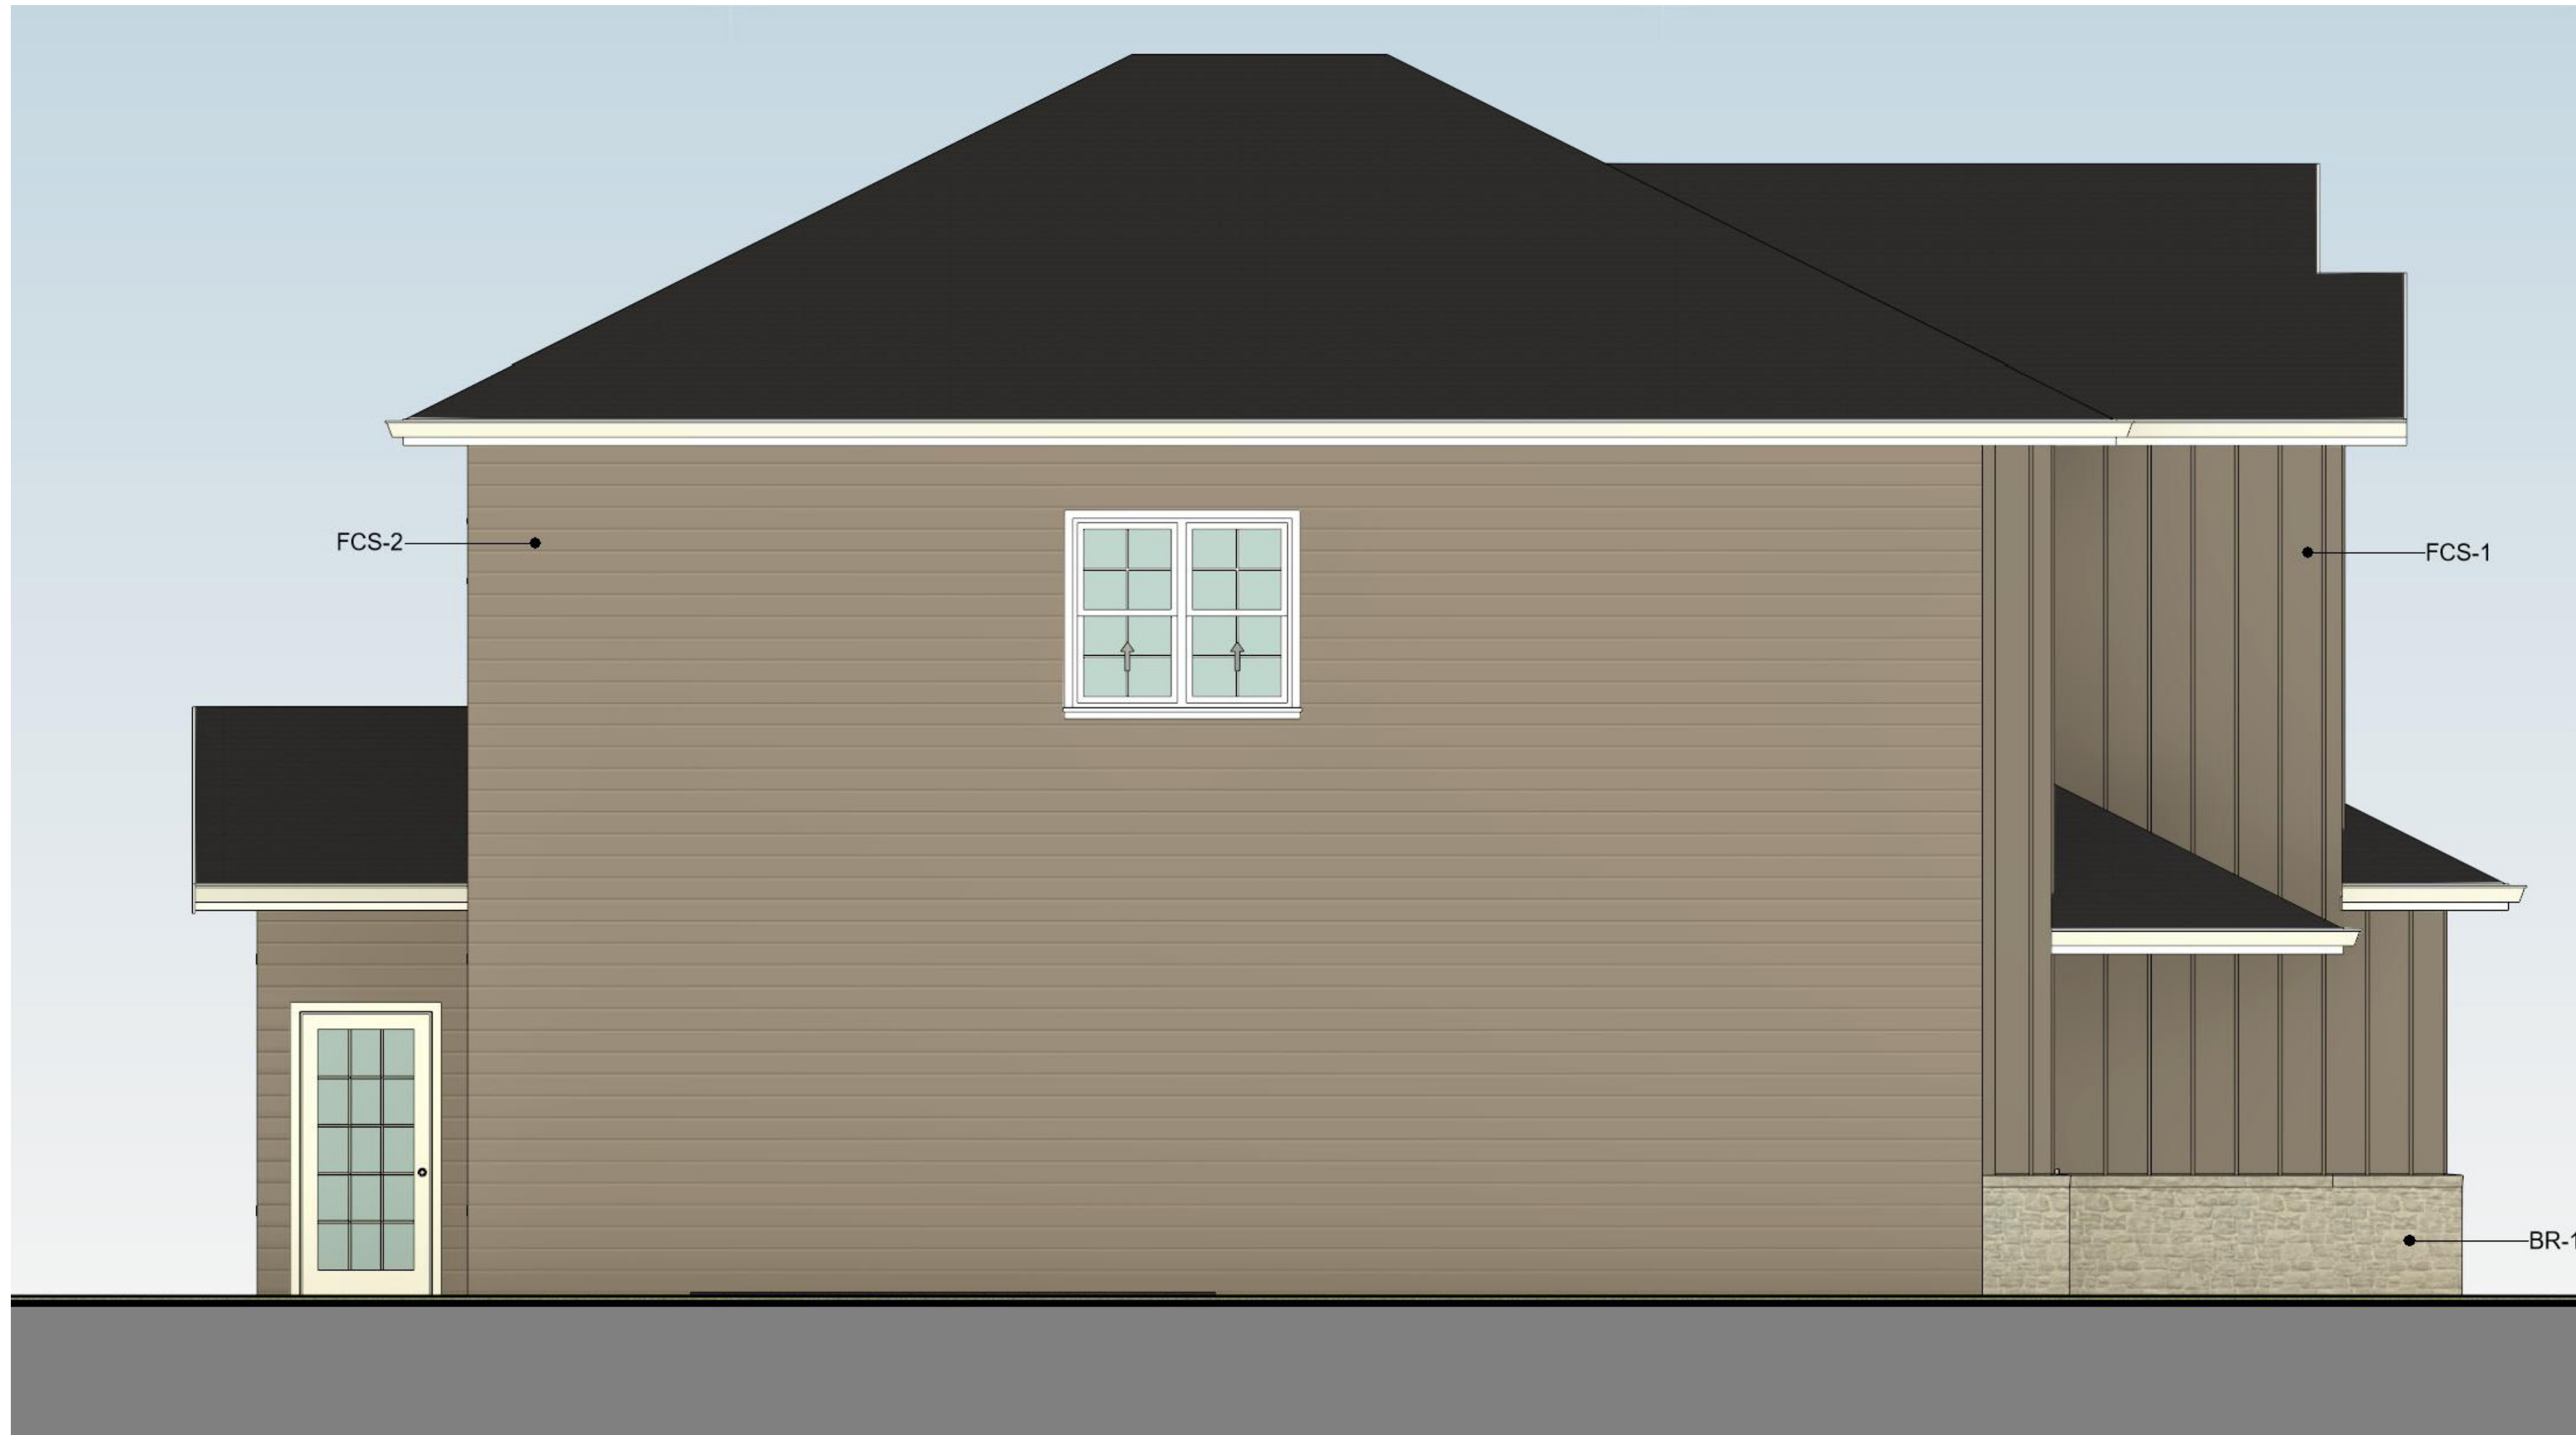

SIDE ELEVATION  
NTS

FRONT ELEVATION  
NTS

SIDE ELEVATION  
NTS

REAR ELEVATION  
NTS

**FCS-1**  
BOARD AND BATTEN SIDING IN SW7673  
"PEWTER CAST"  
**FCS-2**  
LAP SIDING IN SW7673 "PEWTER CAST"  
**BR-1**  
BRICK COLOR TBD  
**TRIM**  
SW7004 "SNOWBOUND"

SIDE ELEVATION  
NTS

FRONT ELEVATION  
NTS

SIDE ELEVATION  
NTS

REAR ELEVATION  
NTS

FCS-1  
BOARD AND BATTEN SIDING IN  
SW6244 "NAVAL"  
FCS-2  
LAP SIDING IN SW6244 "NAVAL"  
BR-1  
BRICK COLOR TBD  
TRIM  
SW7004 "SNOWBOUND"

SIDE ELEVATION  
NTS

FRONT ELEVATION  
NTS

SIDE ELEVATION  
NTS

REAR ELEVATION  
NTS

**FCS-1**  
BOARD AND BATTEN SIDING IN  
SW7048 "URBANE BRONZE"  
**FCS-2**  
LAP SIDING IN SW7048 "URBANE  
BRONZE"  
**BR-1**  
BRICK COLOR TBD  
**TRIM**  
SW7004 "SNOWBOUND"

SIDE ELEVATION  
NTS

FRONT ELEVATION  
NTS

SIDE ELEVATION  
NTS

REAR ELEVATION  
NTS

**FCS-1**  
BOARD AND BATTEN SIDING IN  
SW9579 "TIMELESS TAUPE"

**FCS-2**  
LAP SIDING IN SW9579 "TIMELESS  
TAUPE"

**BR-1**  
BRICK COLOR TBD