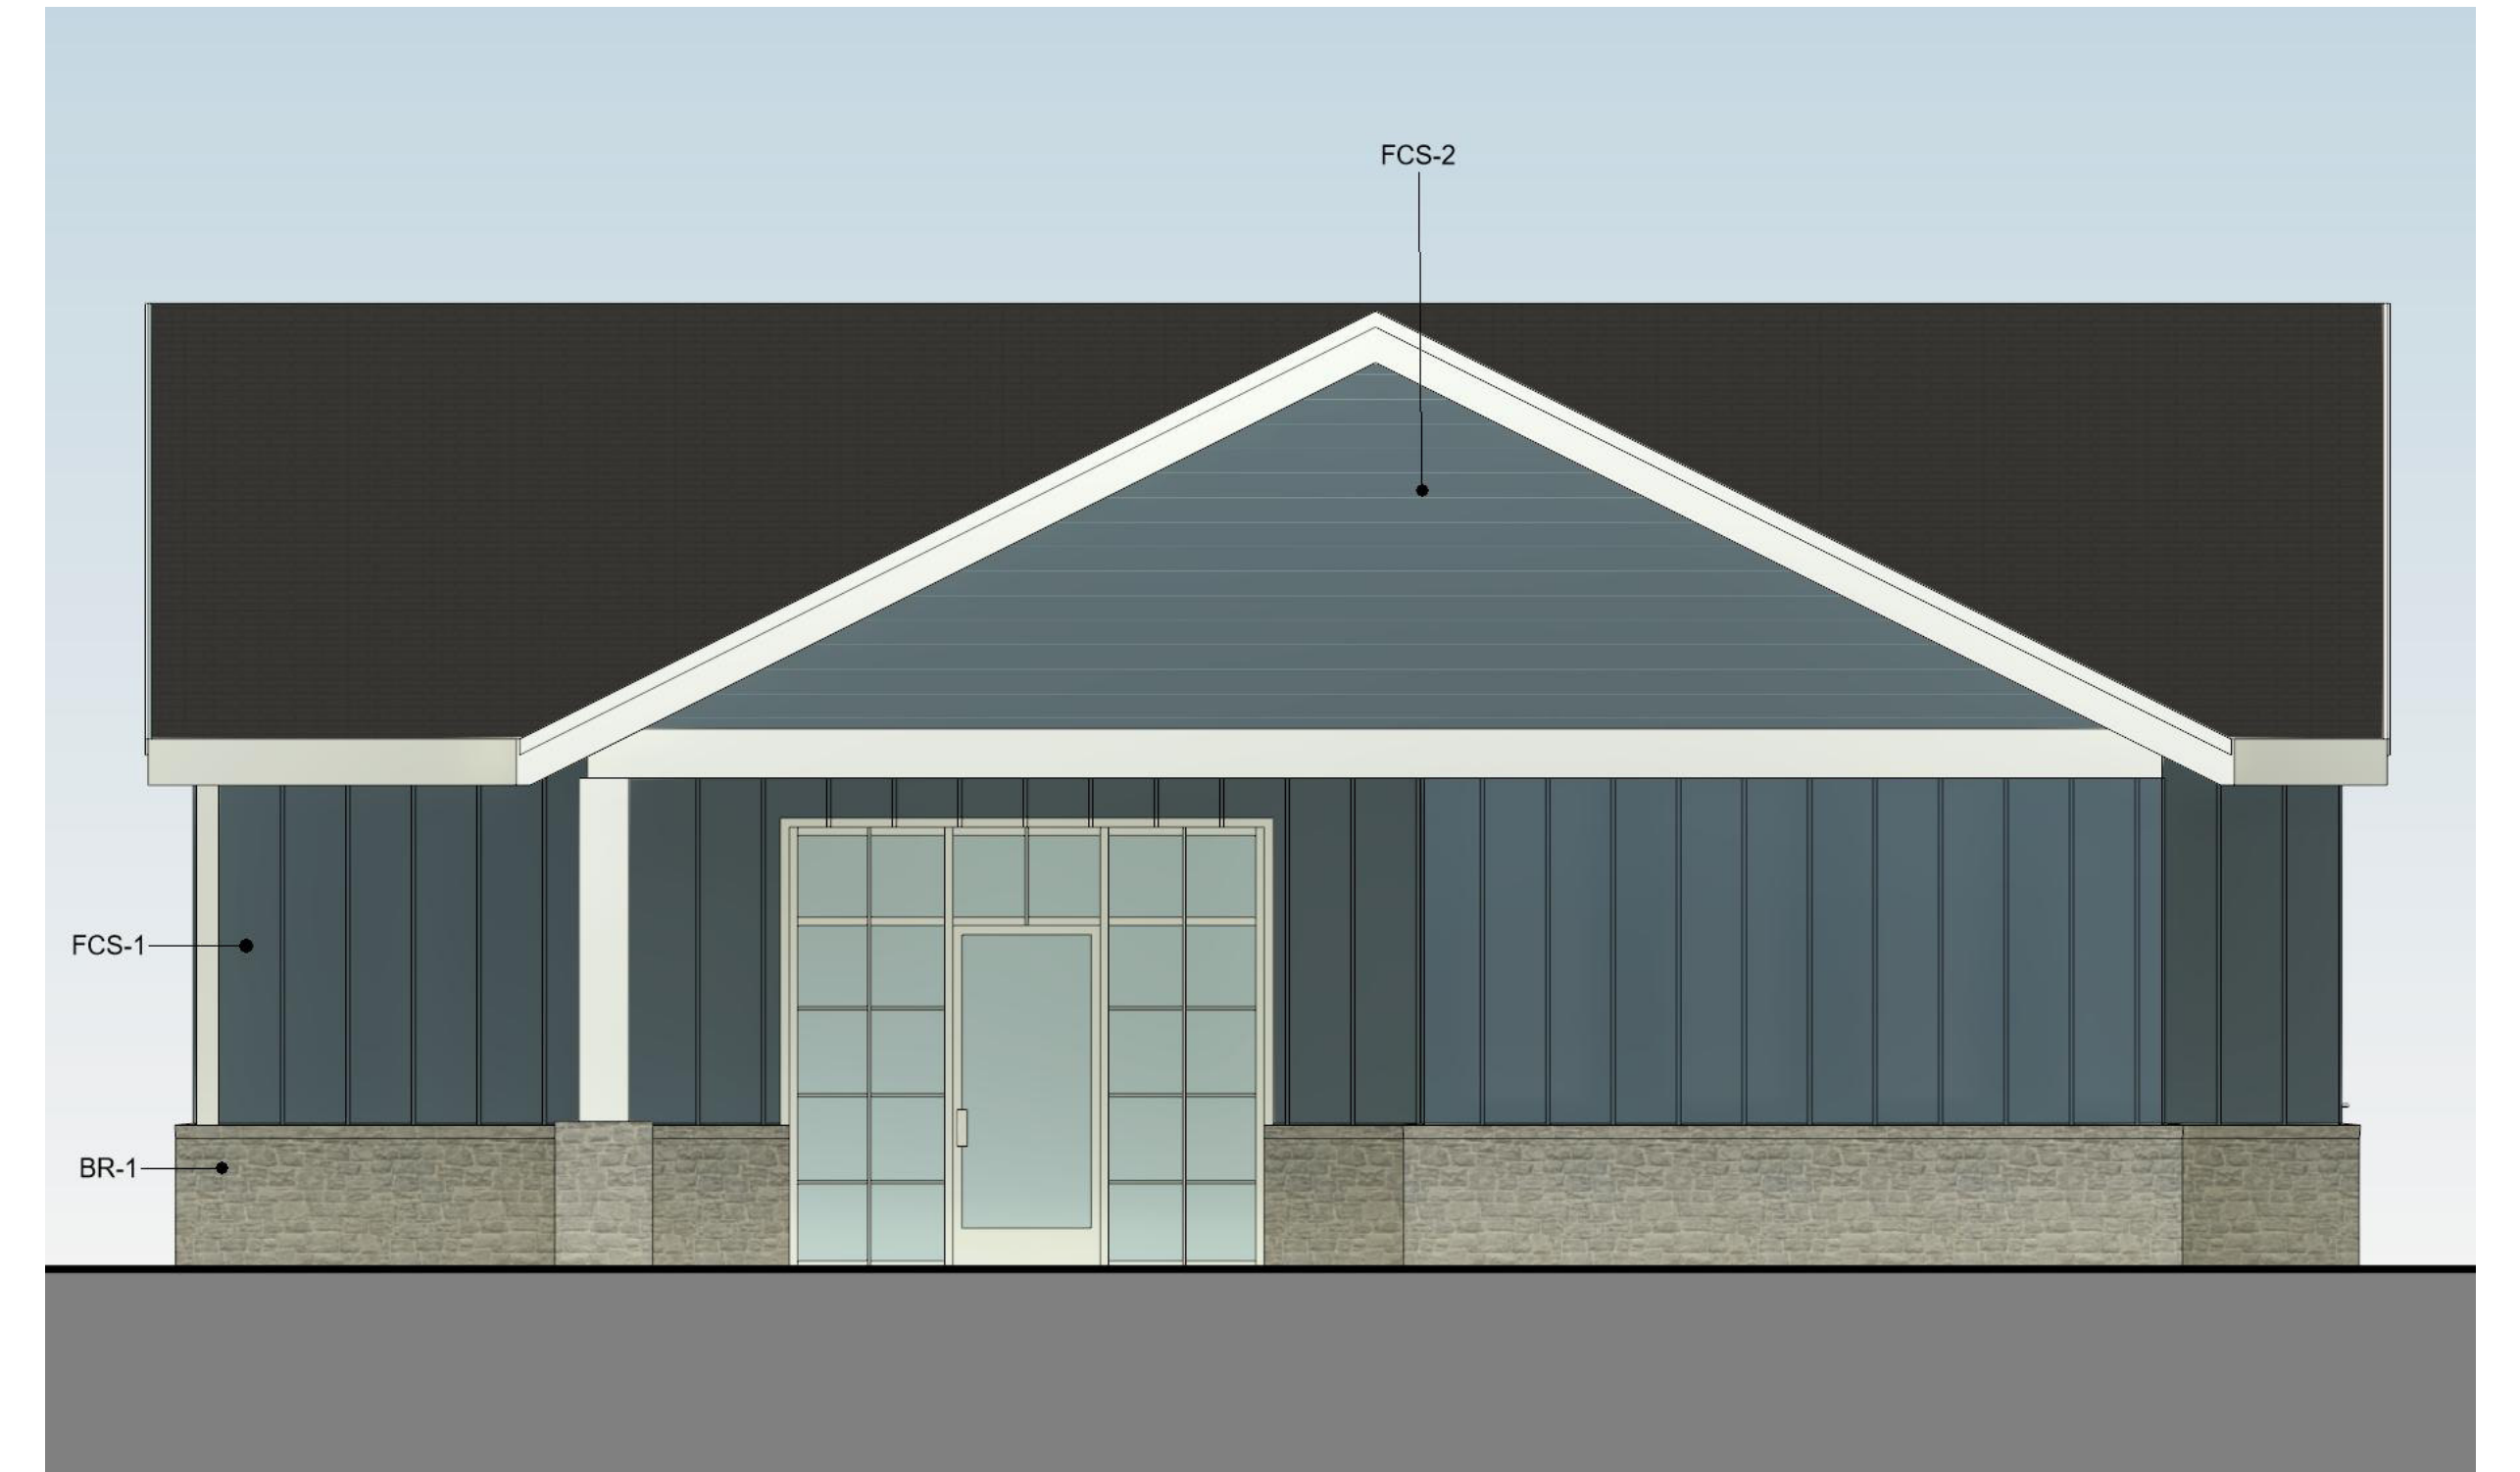

SIDE ELEVATION  
NTS

FRONT ELEVATION  
NTS

SIDE ELEVATION  
NTS

REAR ELEVATION  
NTS

**FCS-1**  
BOARD AND BATTEN SIDING IN SW7673  
"PEWTER CAST"  
**FCS-2**  
LAP SIDING IN SW7673 "PEWTER CAST"  
**BR-1**  
BRICK COLOR TBD  
**TRIM**  
SW7004 "SNOWBOUND"

SIDE ELEVATION  
NTS

FRONT ELEVATION  
NTS

SIDE ELEVATION  
NTS

REAR ELEVATION  
NTS

FCS-1  
BOARD AND BATTEN SIDING IN  
SW6244 "NAVAL"  
FCS-2  
LAP SIDING IN SW6244 "NAVAL"  
BR-1  
BRICK COLOR TBD  
TRIM  
SW7004 "SNOWBOUND"

SIDE ELEVATION  
NTS

FRONT ELEVATION  
NTS

SIDE ELEVATION  
NTS

REAR ELEVATION  
NTS

**FCS-1**  
BOARD AND BATTEN SIDING IN  
SW7048 "URBANE BRONZE"  
**FCS-2**  
LAP SIDING IN SW7048 "URBANE  
BRONZE"  
**BR-1**  
BRICK COLOR TBD  
**TRIM**  
SW7004 "SNOWBOUND"

**TRIM**  
SW7004 "SNOWBOUND"

SIDE ELEVATION  
NTS

FRONT ELEVATION  
NTS

SIDE ELEVATION  
NTS

REAR ELEVATION  
NTS

FCS-1  
BOARD AND BATTEN SIDING IN  
SW7603 "POOLHOUSE"  
FCS-2  
LAP SIDING IN SW7603 "POOLHOUSE"  
BR-1  
BRICK COLOR TBD  
TRIM  
SW7004 "SNOWBOUND"