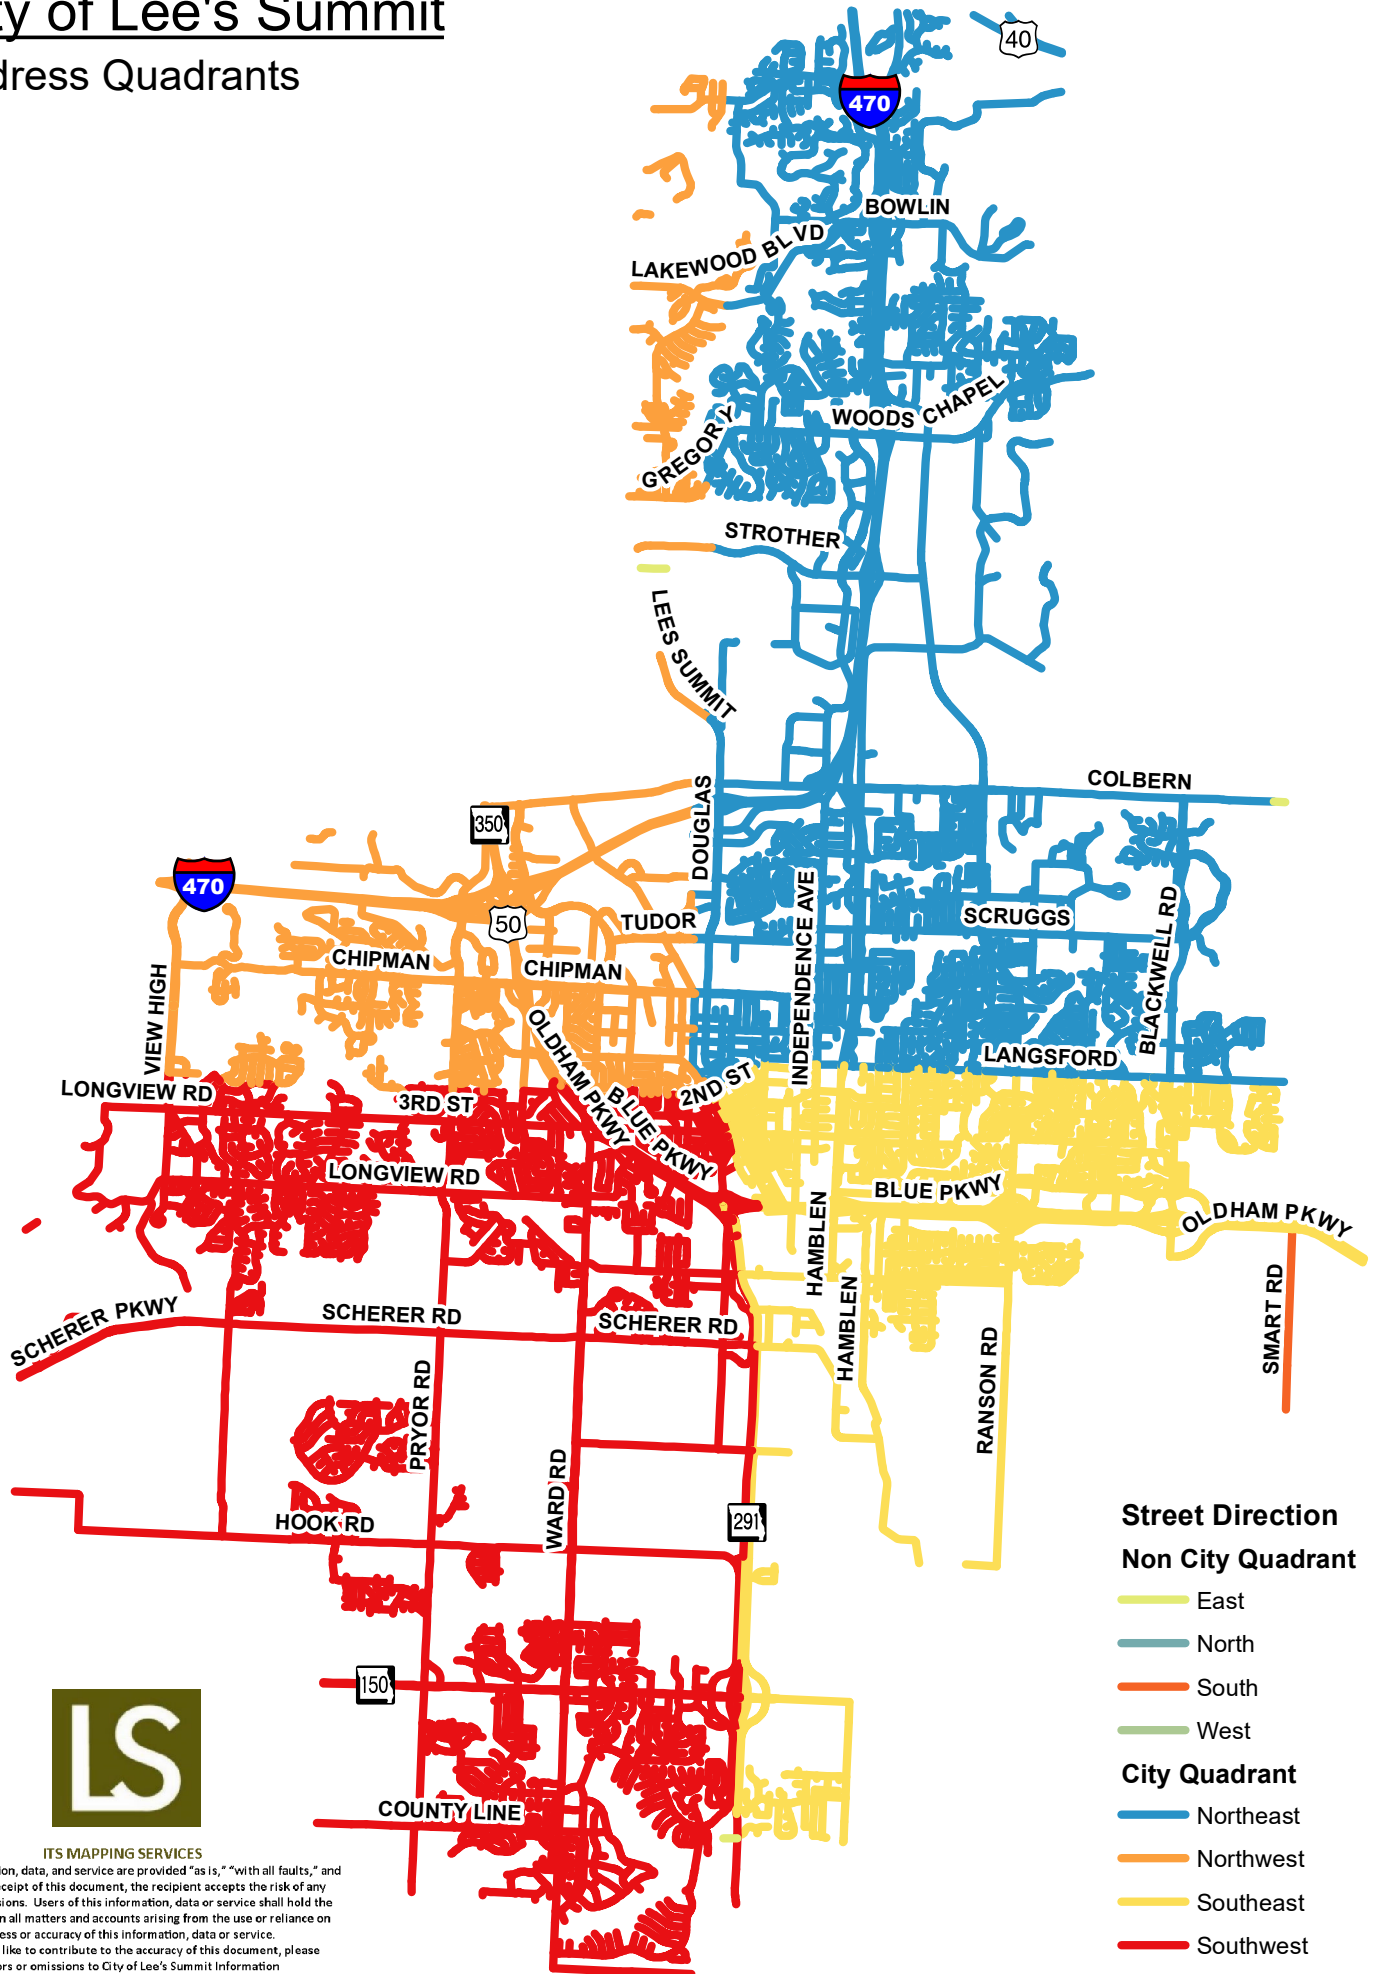

City of Lee's Summit

Address Quadrants

1. **Street Direction**
2. East
   - North
   - South
   - West
3. **City Quadrant**
4. Northeast
   - Northwest
   - Southeast
   - Southwest

ITS MAPPING SERVICES