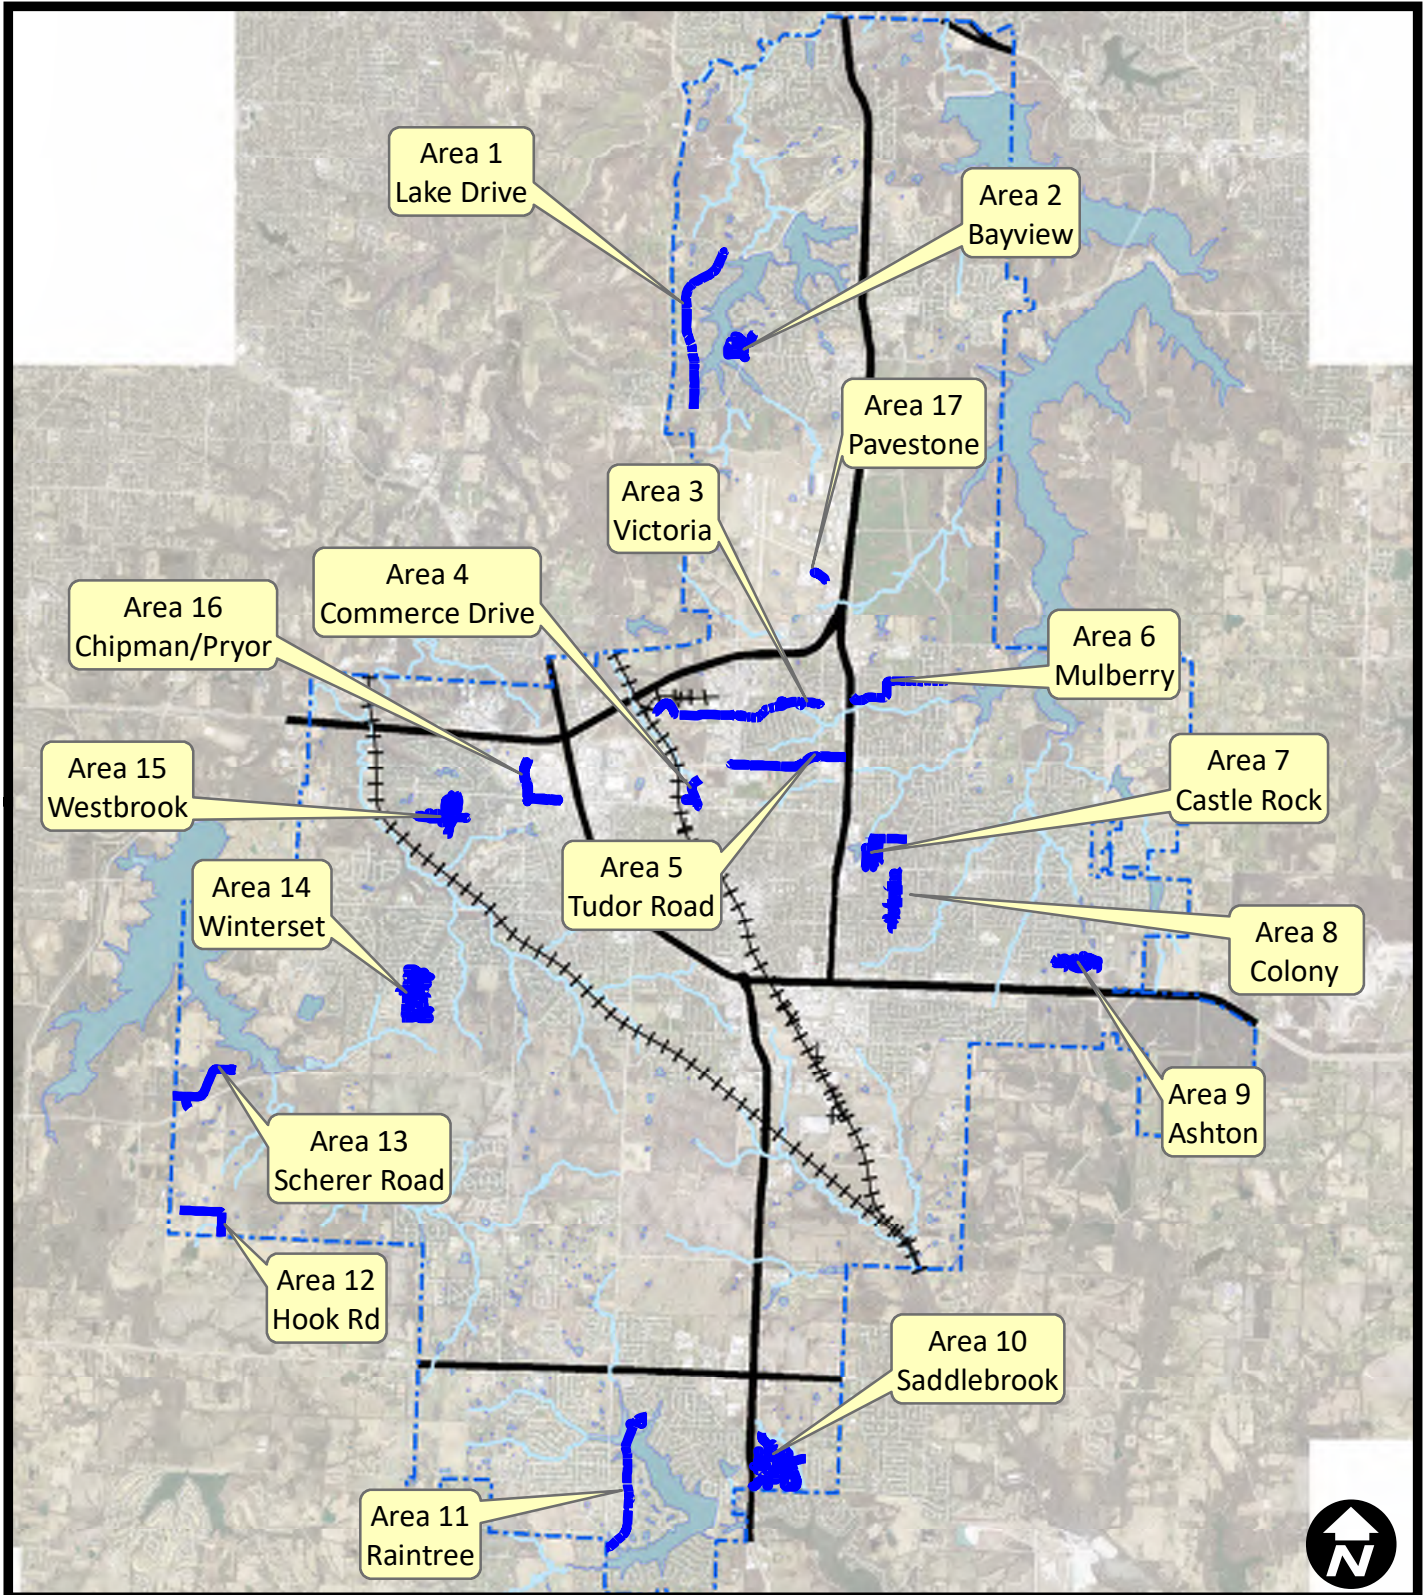

City of Lee's Summit Mill & Overlay FY27 - Project Number P-296 OV

FY27 Overlay
Overview

Legend

— 2" Mill & Overlay

City of Lee's Summit Mill & Overlay FY27 - Project Number P-296 OV

01 Lake Drive
02 Bayview

Legend

— 2" Mill & Overlay

City of Lee's Summit Mill & Overlay FY27 - Project Number P-296 OV

- 03 Victoria
- 04 Commerce
- 05 Tudor

Legend

— 2" Mill & Overlay

City of Lee's Summit Mill & Overlay FY27 - Project Number P-296 OV

**12 Hook Road
13 Scherer Road**

Legend

— 2" Mill & Overlay

City of Lee's Summit Mill & Overlay FY27 - Project Number P-296 OV

14 Winterset

Legend

— 2" Mill & Overlay

City of Lee's Summit Mill & Overlay FY27 - Project Number P-296 OV

17 Pavestone

Legend

— 2" Mill & Overlay