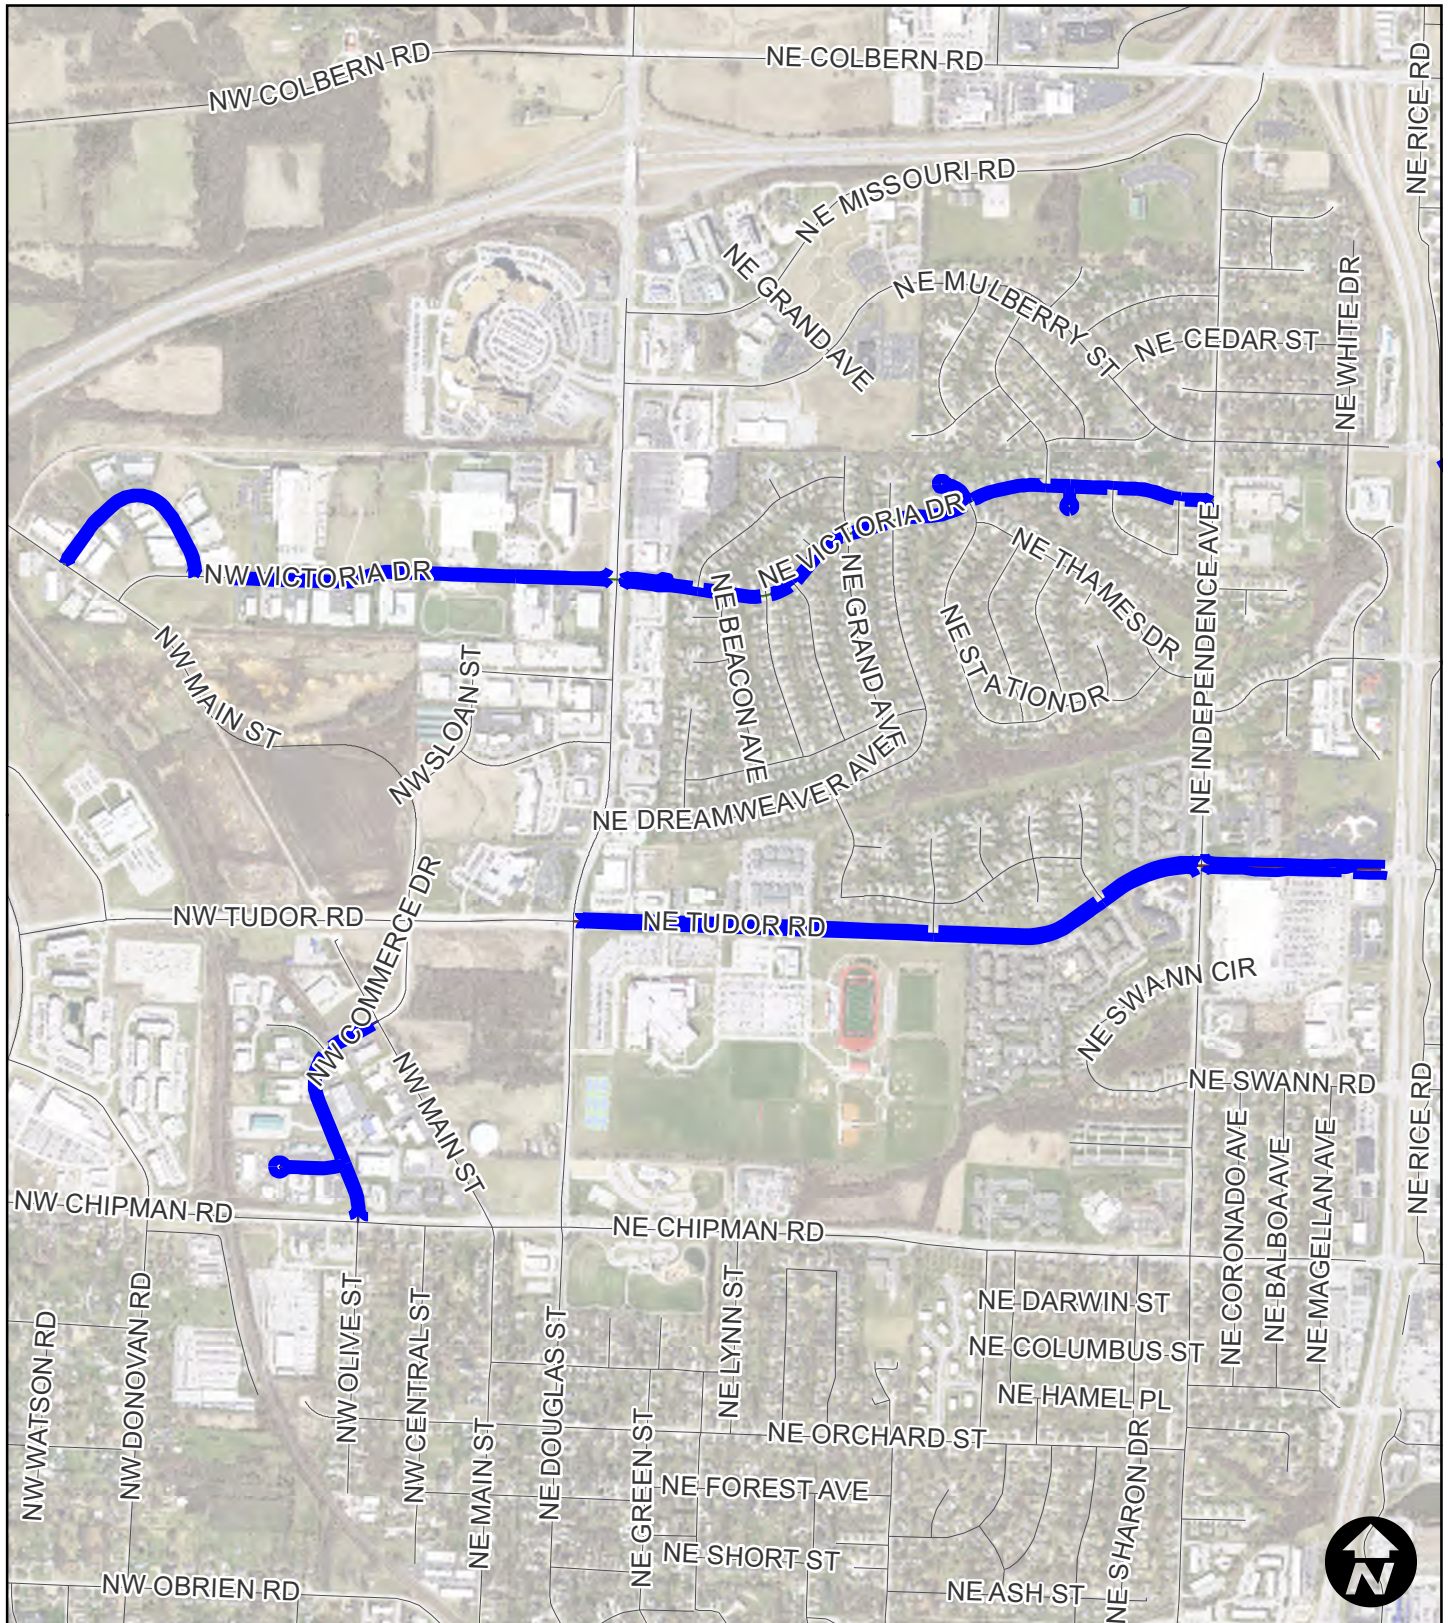

City of Lee's Summit Mill & Overlay FY27 - Project Number P-296 OV

FY27 Overlay
Overview

Legend

— 2" Mill & Overlay

City of Lee's Summit Mill & Overlay FY27 - Project Number P-296 OV

01 Lake Drive
02 Bayview

Legend

— 2" Mill & Overlay

City of Lee's Summit Mill & Overlay FY27 - Project Number P-296 OV

- 03 Victoria
- 04 Commerce
- 05 Tudor

Legend

— 2" Mill & Overlay

City of Lee's Summit Mill & Overlay FY27 - Project Number P-296 OV

**12 Hook Road
13 Scherer Road**

Legend

— 2" Mill & Overlay

City of Lee's Summit Mill & Overlay FY27 - Project Number P-296 OV

14 Winterset

Legend

— 2" Mill & Overlay

City of Lee's Summit Mill & Overlay FY27 - Project Number P-296 OV

17 Pavestone

Legend

— 2" Mill & Overlay