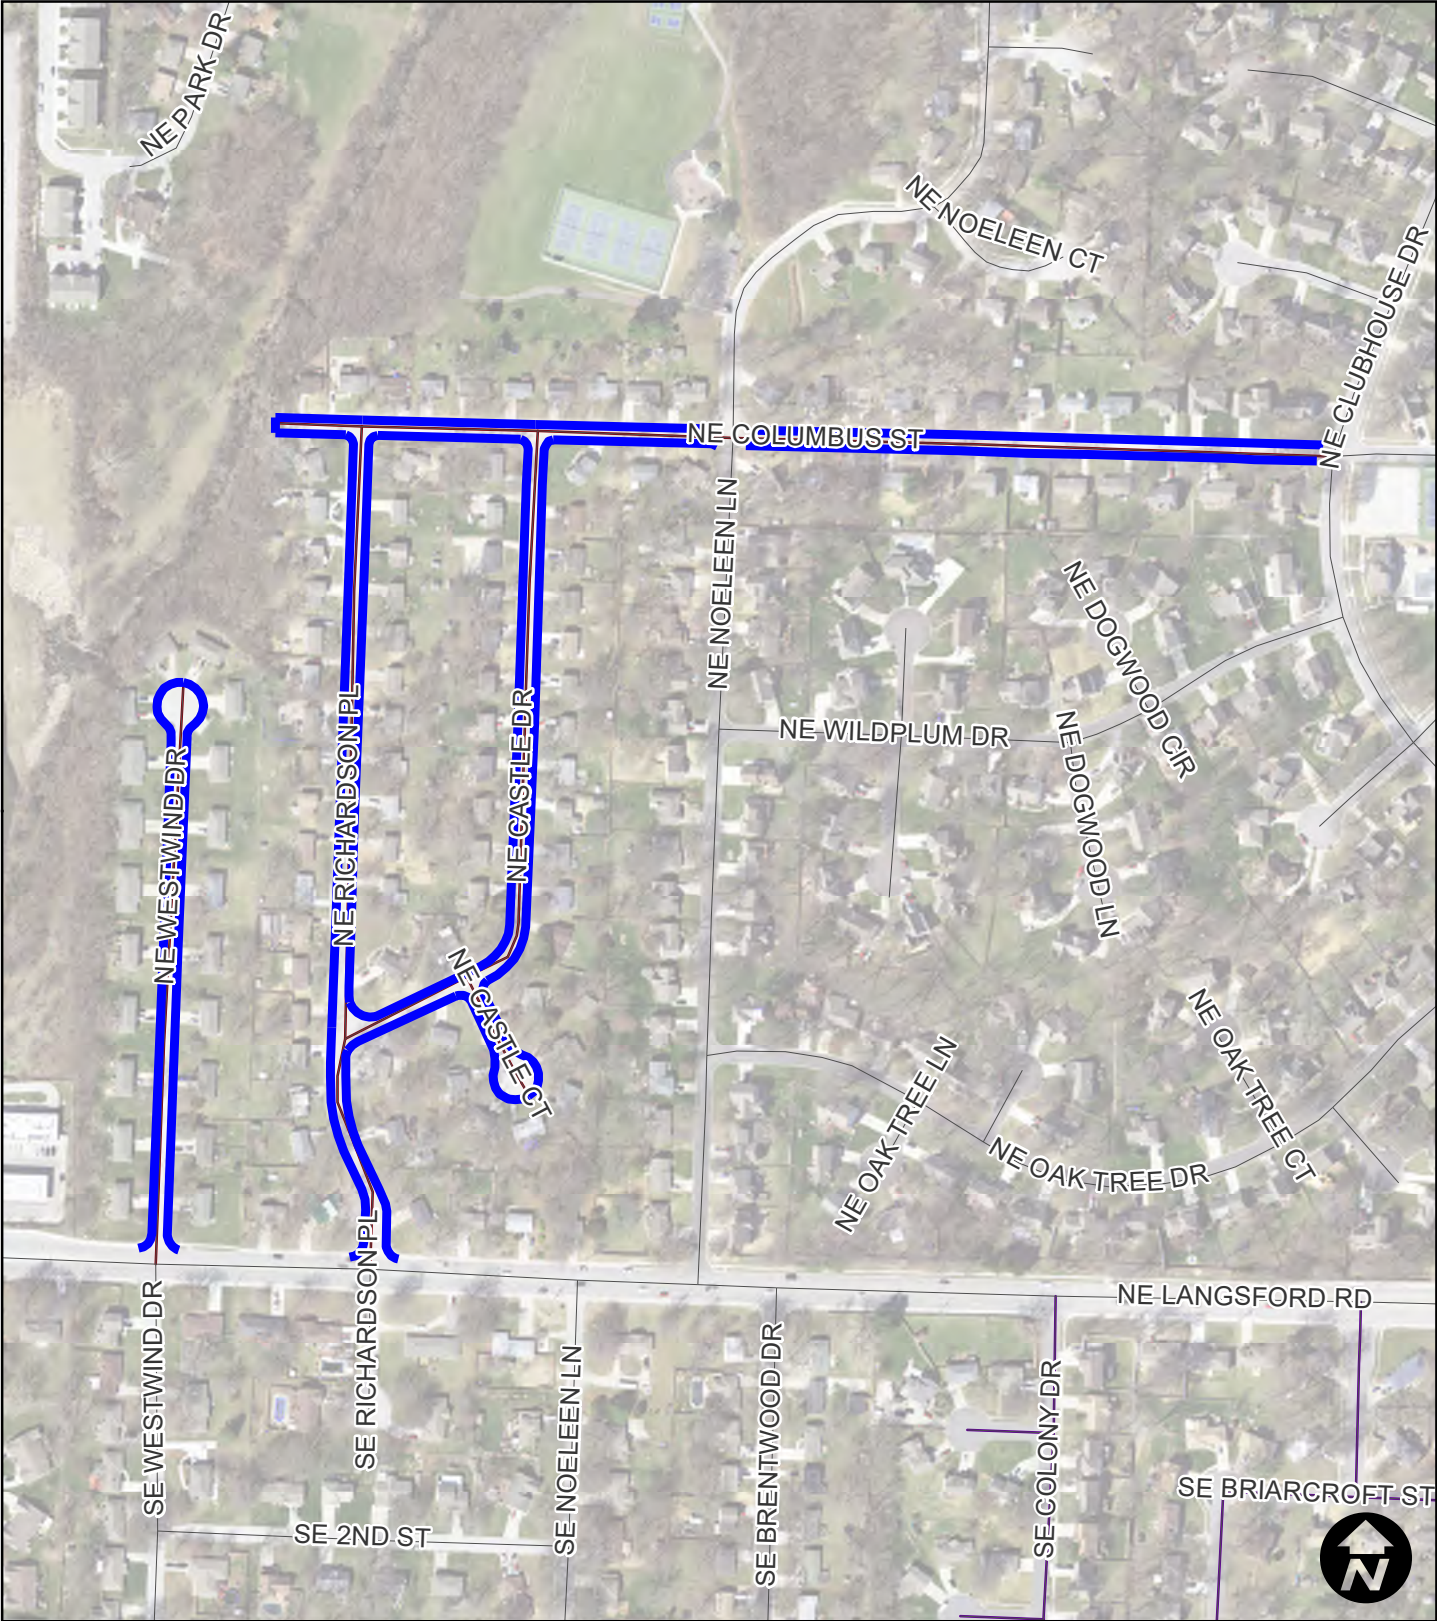

City of Lee's Summit Mill & Overlay FY27 - Project Number P-296 OV

07 Castle Rock

Legend

— 2" Mill & Overlay