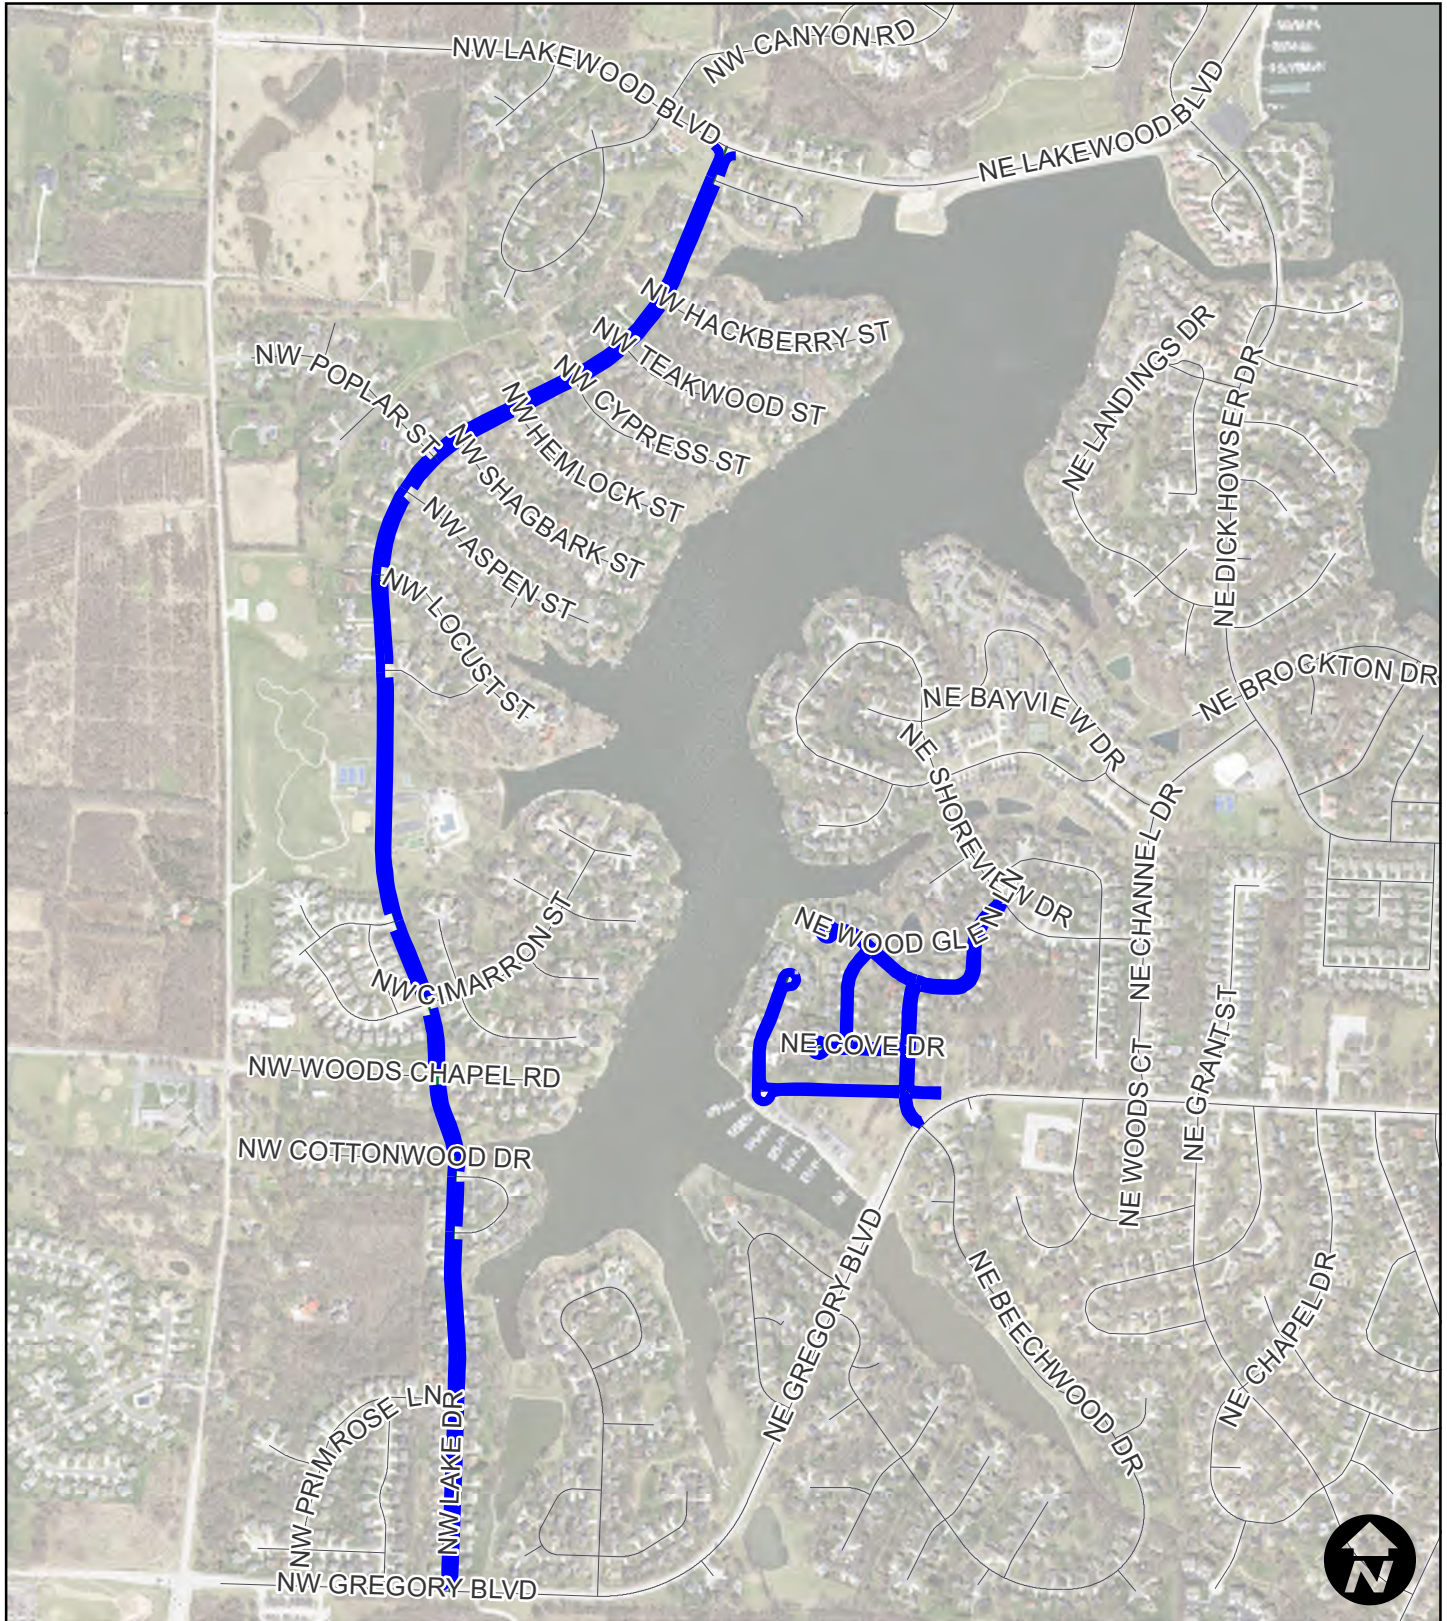

City of Lee's Summit Mill & Overlay FY27 - Project Number P-296 OV

FY27 Overlay
Overview

Legend

— 2" Mill & Overlay

City of Lee's Summit Mill & Overlay FY27 - Project Number P-296 OV

01 Lake Drive
02 Bayview

Legend

— 2" Mill & Overlay

City of Lee's Summit Mill & Overlay FY27 - Project Number P-296 OV

- 03 Victoria
- 04 Commerce
- 05 Tudor

Legend

— 2" Mill & Overlay

City of Lee's Summit Mill & Overlay FY27 - Project Number P-296 OV

10 Saddlebrook

Legend

— 2" Mill & Overlay

City of Lee's Summit Mill & Overlay FY27 - Project Number P-296 OV

11 Raintree Drive

Legend

— 2" Mill & Overlay

**City of Lee's Summit
Mill & Overlay FY27 - Project Number P-296 OV**

17 Pavestone

Legend

— 2" Mill & Overlay