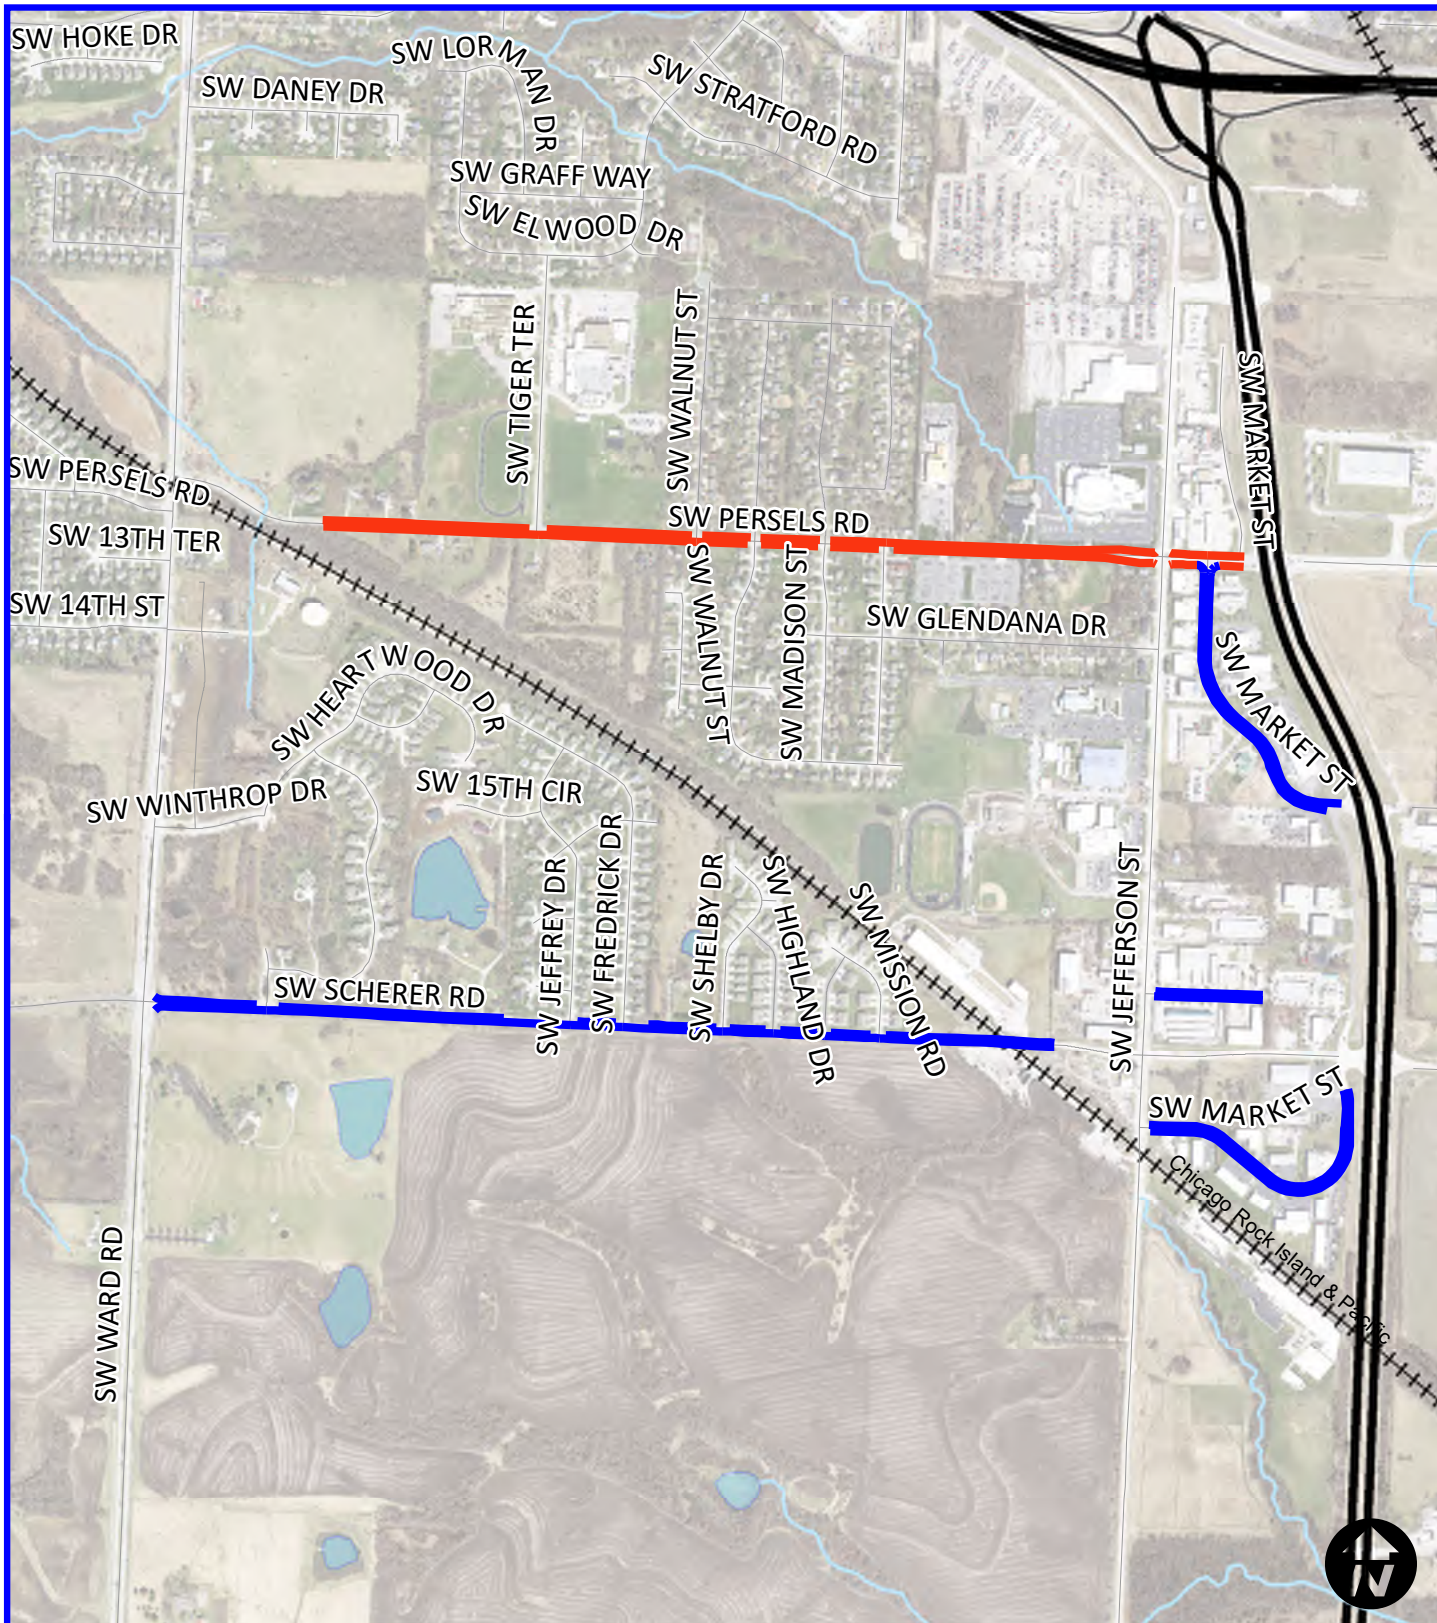

City of Lee's Summit Mill & Overlay FY25 - Project Number 792-OV

Area 6
Persels/Scherer

Legend

- Mill & Overlay KCMMB A2
- Mill & Overlay-Mill & Fill KCMMB A2