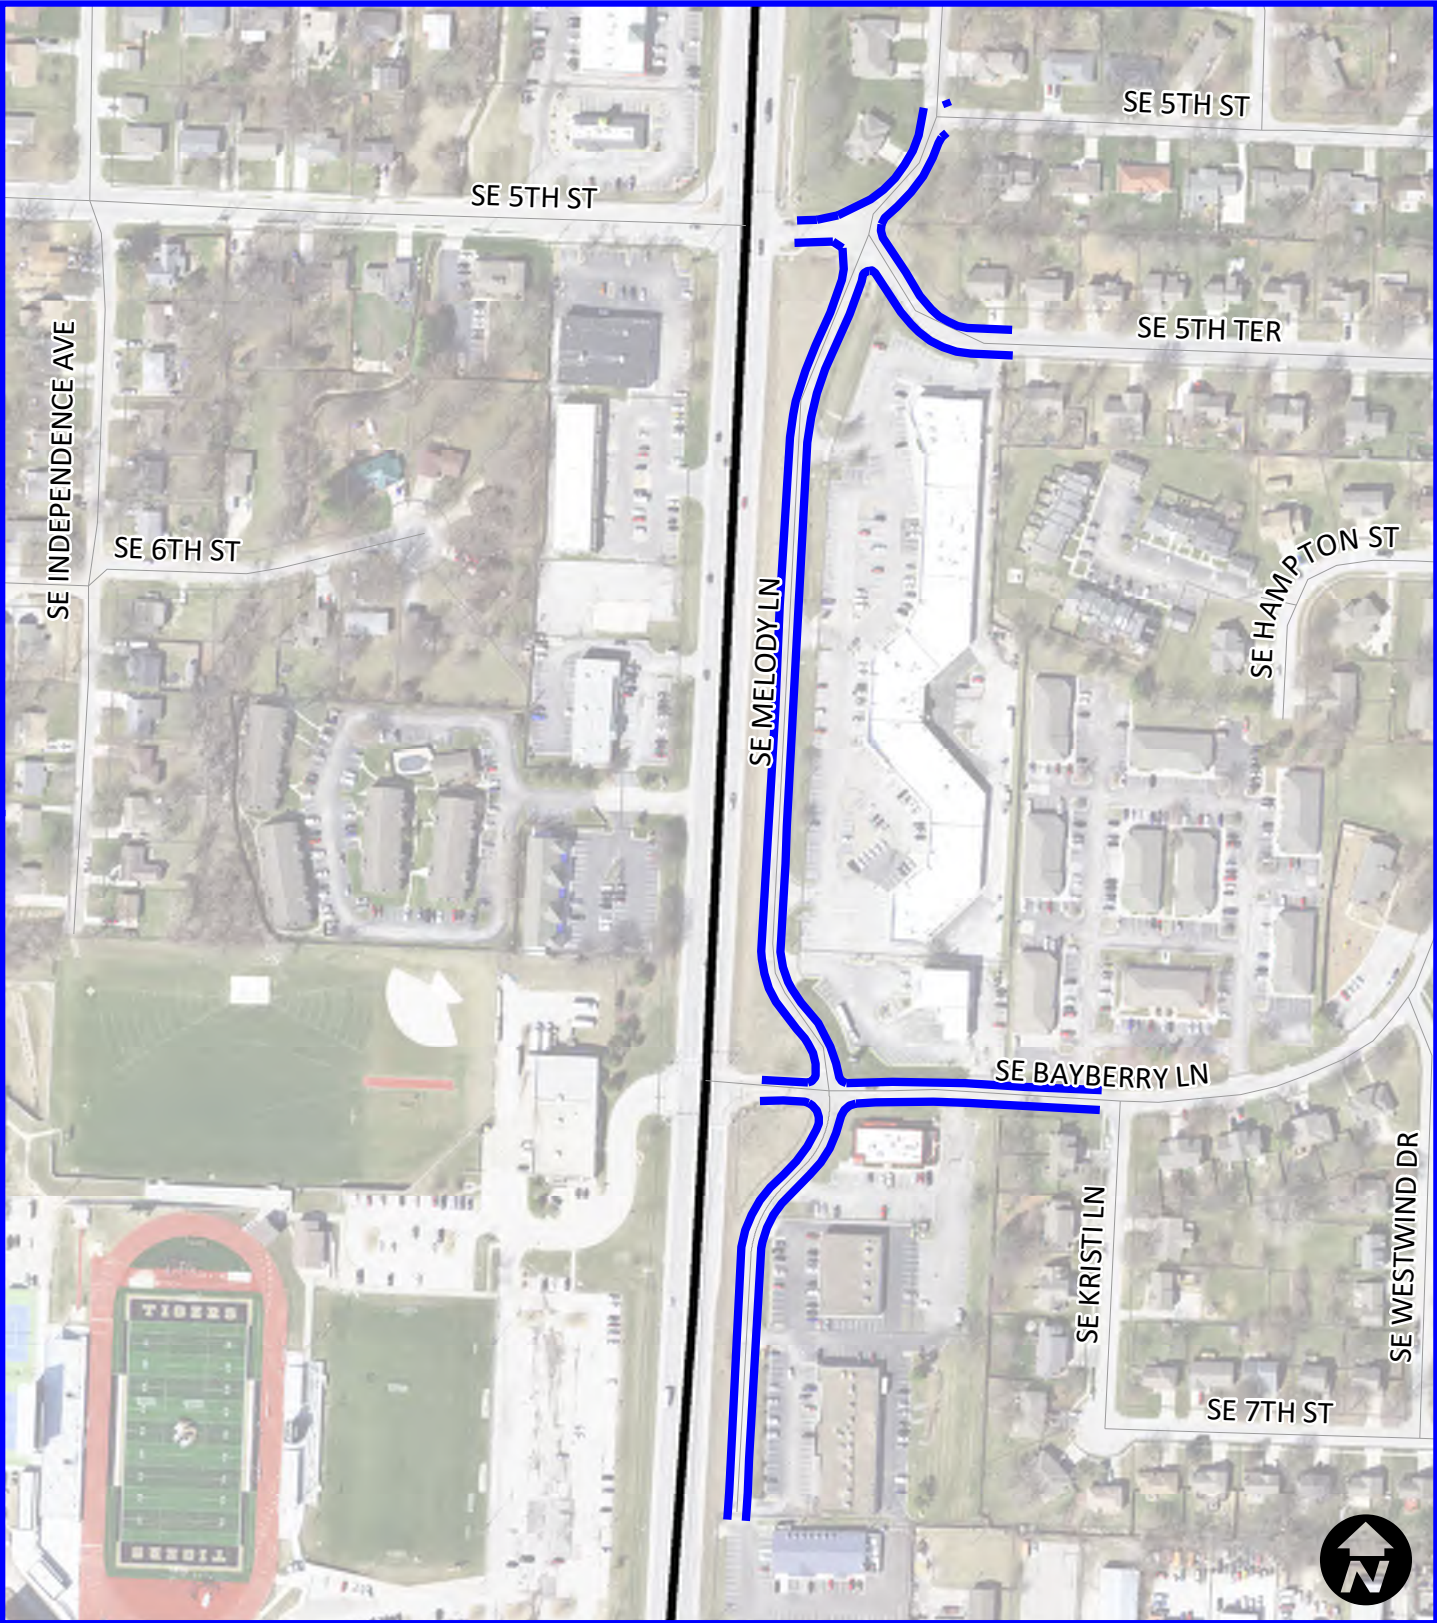

City of Lee's Summit
Mill & Overlay FY25 - Project Number 792-OV

Area 08
Melody Lane

Legend

- Mill & Overlay KCMMB A2
- Mill & Overlay-Mill & Fill KCMMB A2