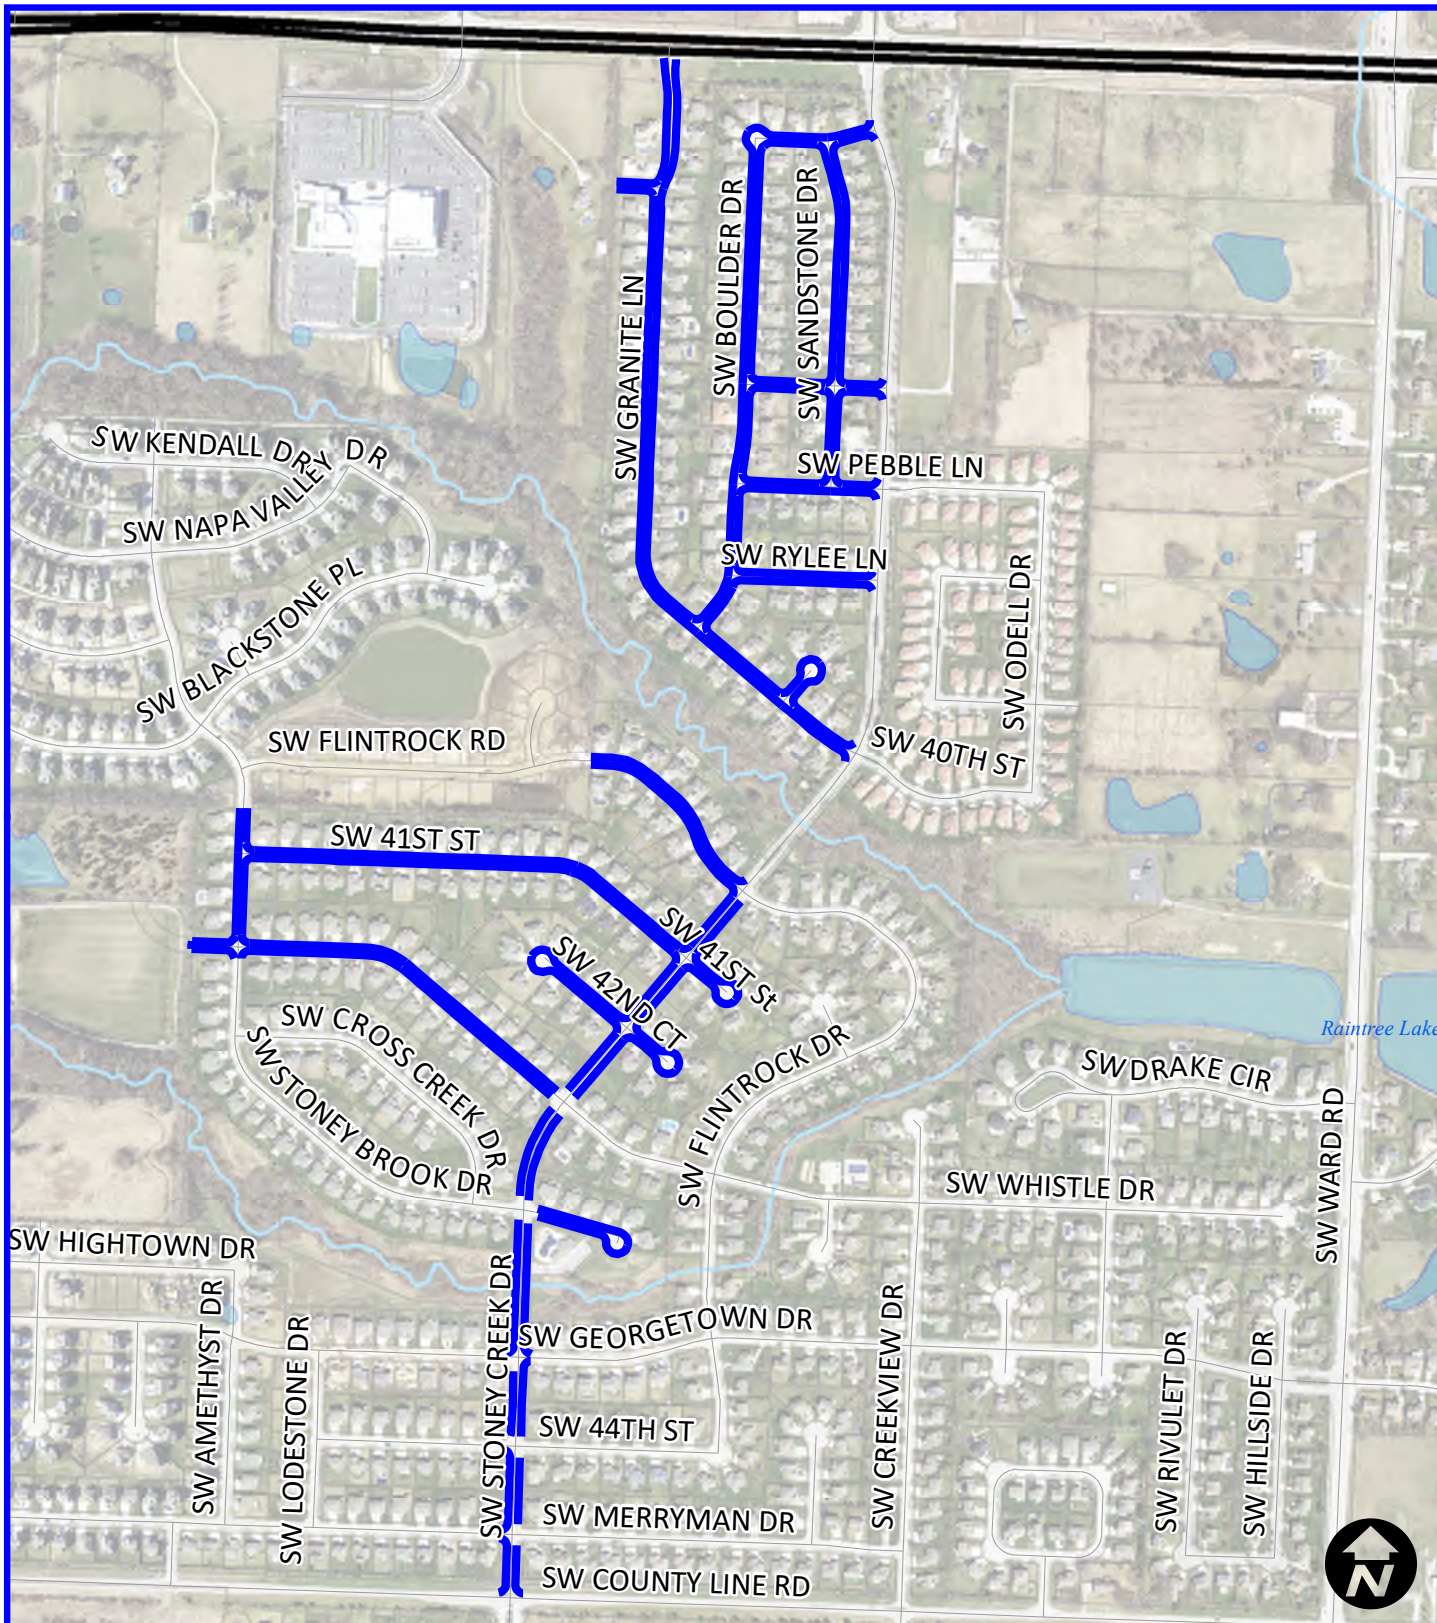

City of Lee's Summit Mill & Overlay FY25 - Project Number 792-OV

Area 7
Stoney Creek

Legend

- Mill & Overlay KCMMB A2
- Mill & Overlay-Mill & Fill KCMMB A2