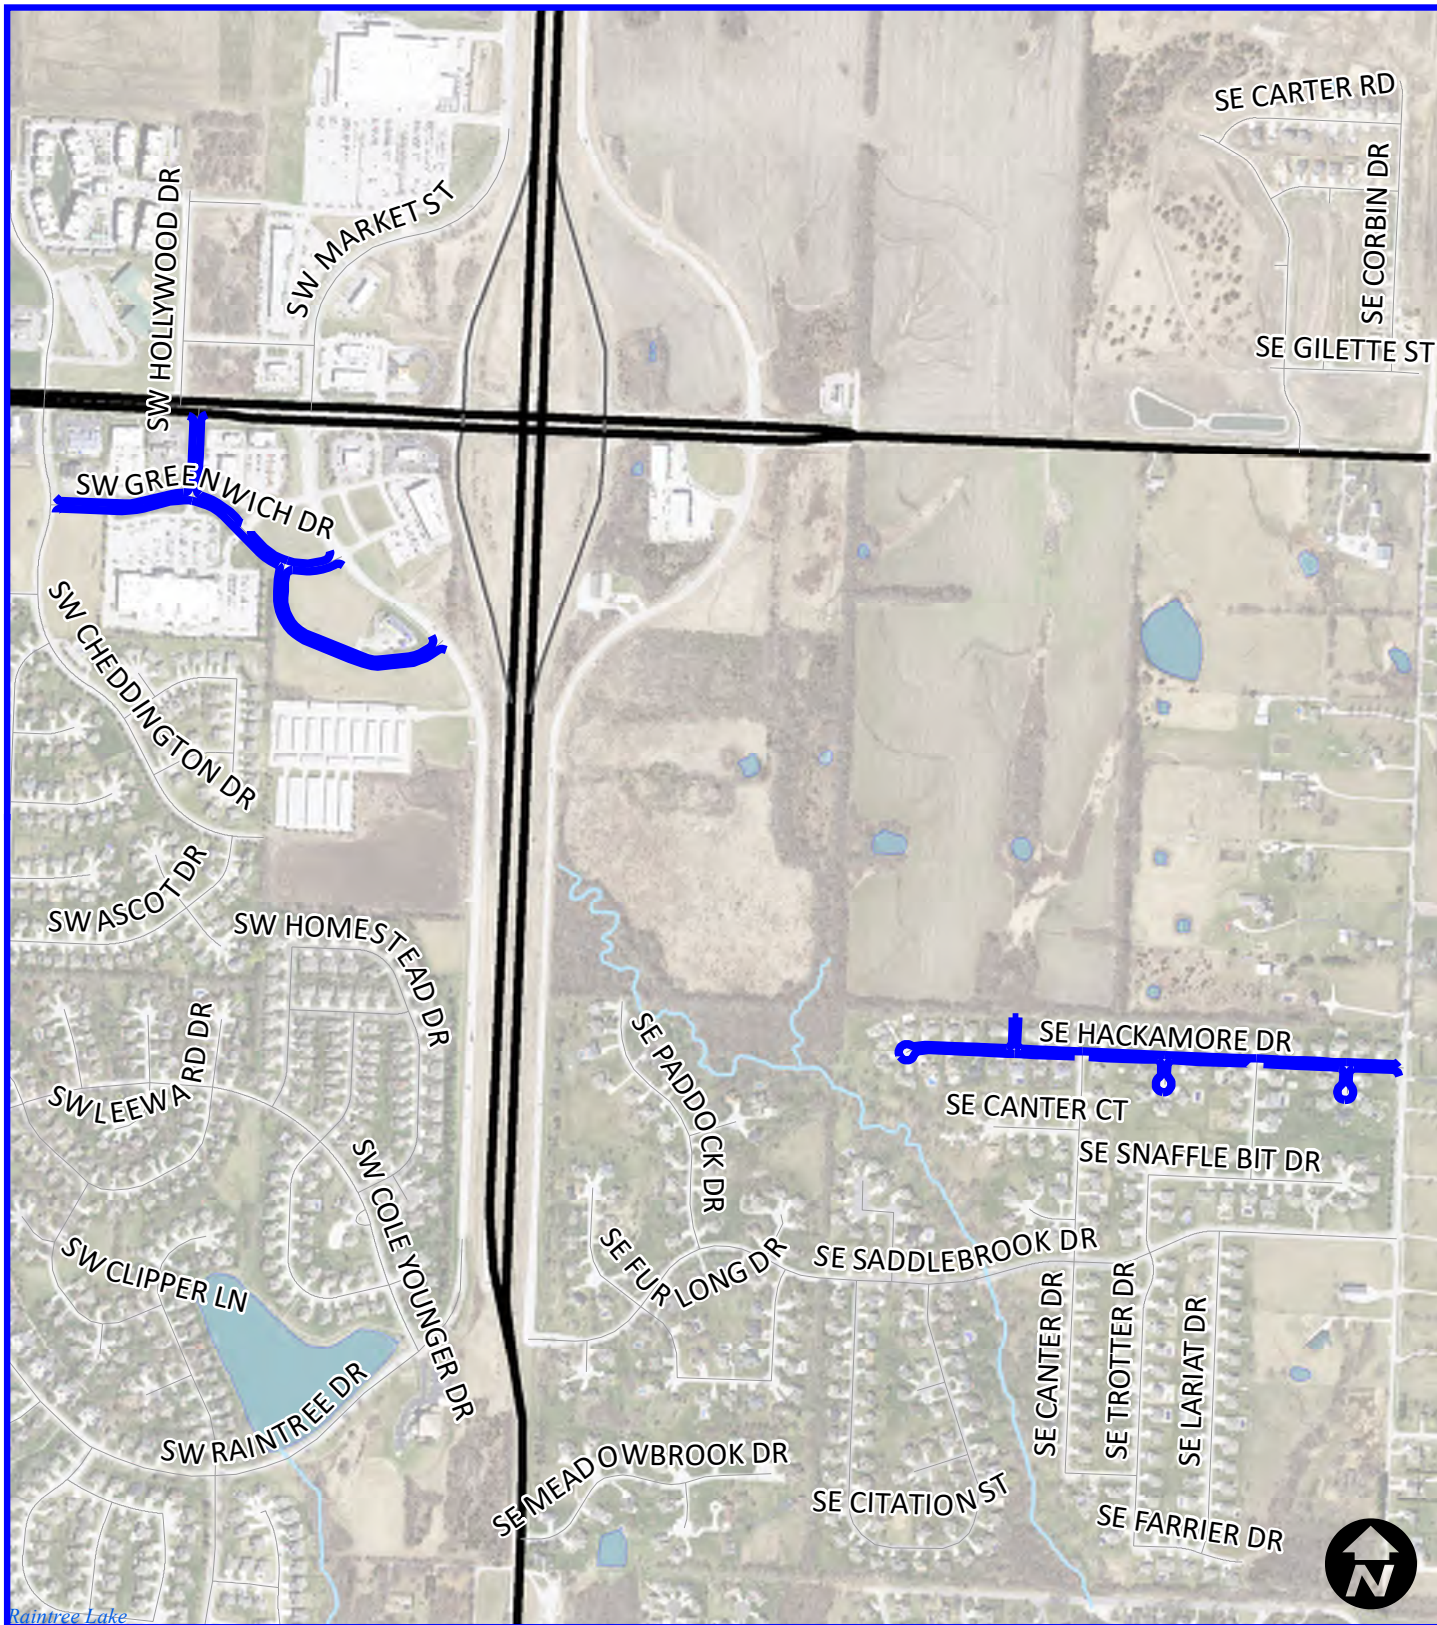

# City of Lee's Summit Mill & Overlay FY25 - Project Number 792-OV

Area 7  
Stoney Creek

# City of Lee's Summit Mill & Overlay FY25 - Project Number 792-OV

Area 7a

Raintree Plaza/Hackamore