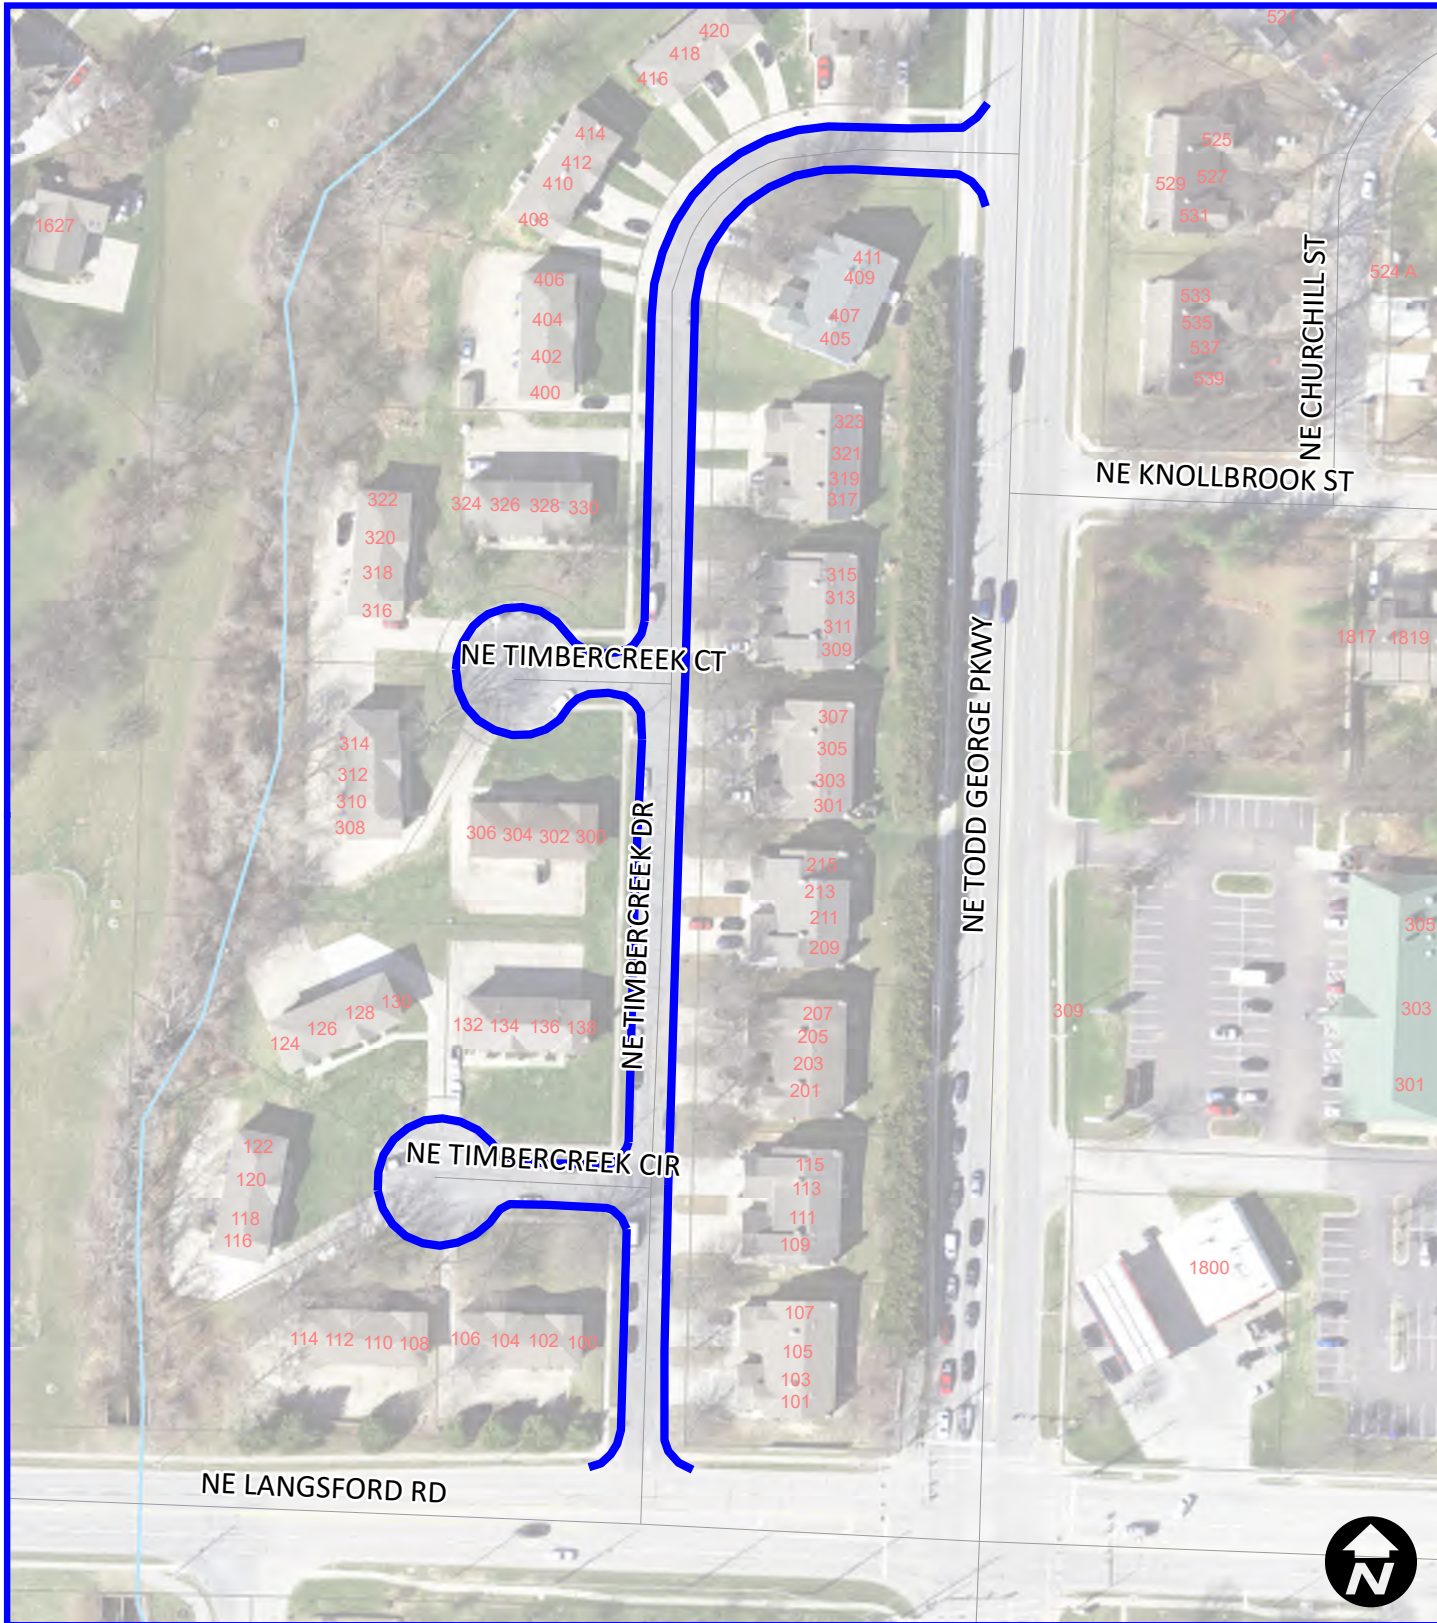

City of Lee's Summit Mill & Overlay FY25 - Project Number 792-OV

**Area 10
Timbercreek**

Legend

- Mill & Overlay KCMMB A2
- Mill & Overlay-Mill & Fill KCMMB A2