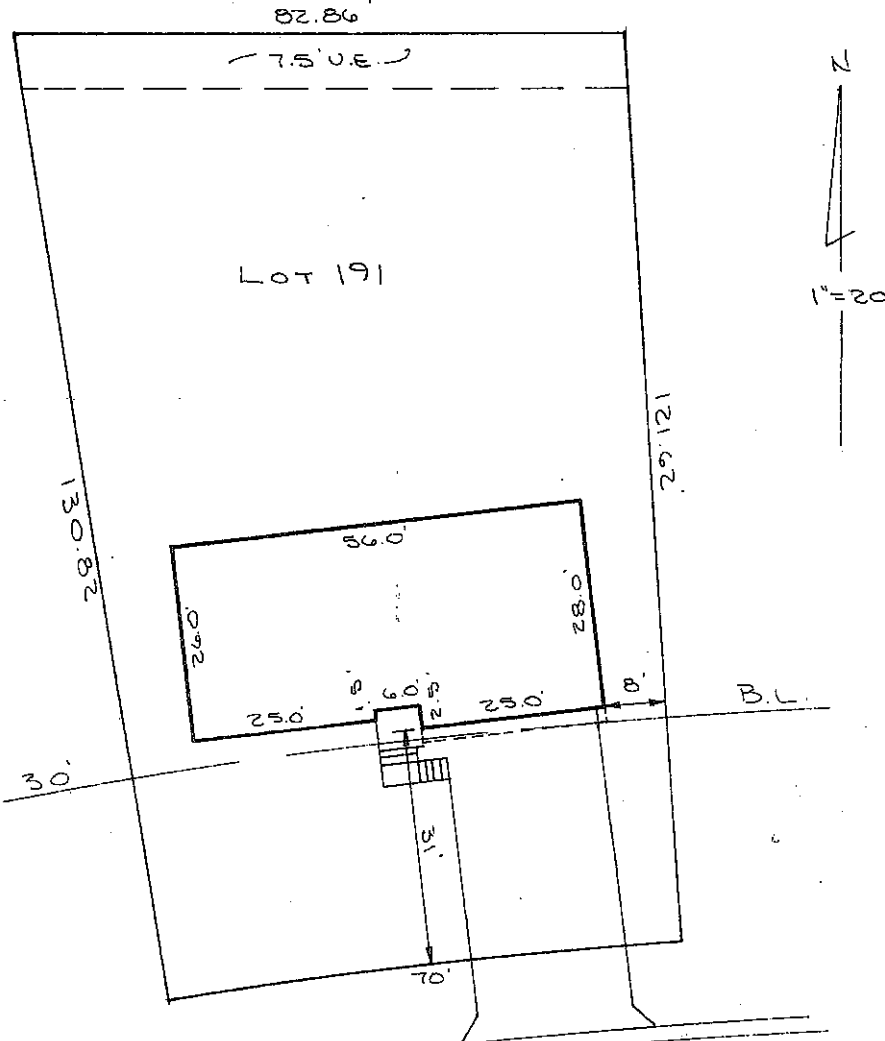

## PLOT PLAN

AC 9-8200

Date 4-3-74

For: HUFF HOMES, INC.

Location

Address

DESCRIPTION ALL OF LOT 191, WHITE RIDGE FARM, 7TH PLAT, A SUBDIVISION IN LEE'S SUMMIT, JACKSON COUNTY, MISSOURI.

1508 W. 9TH ST.  
(50' R/W)