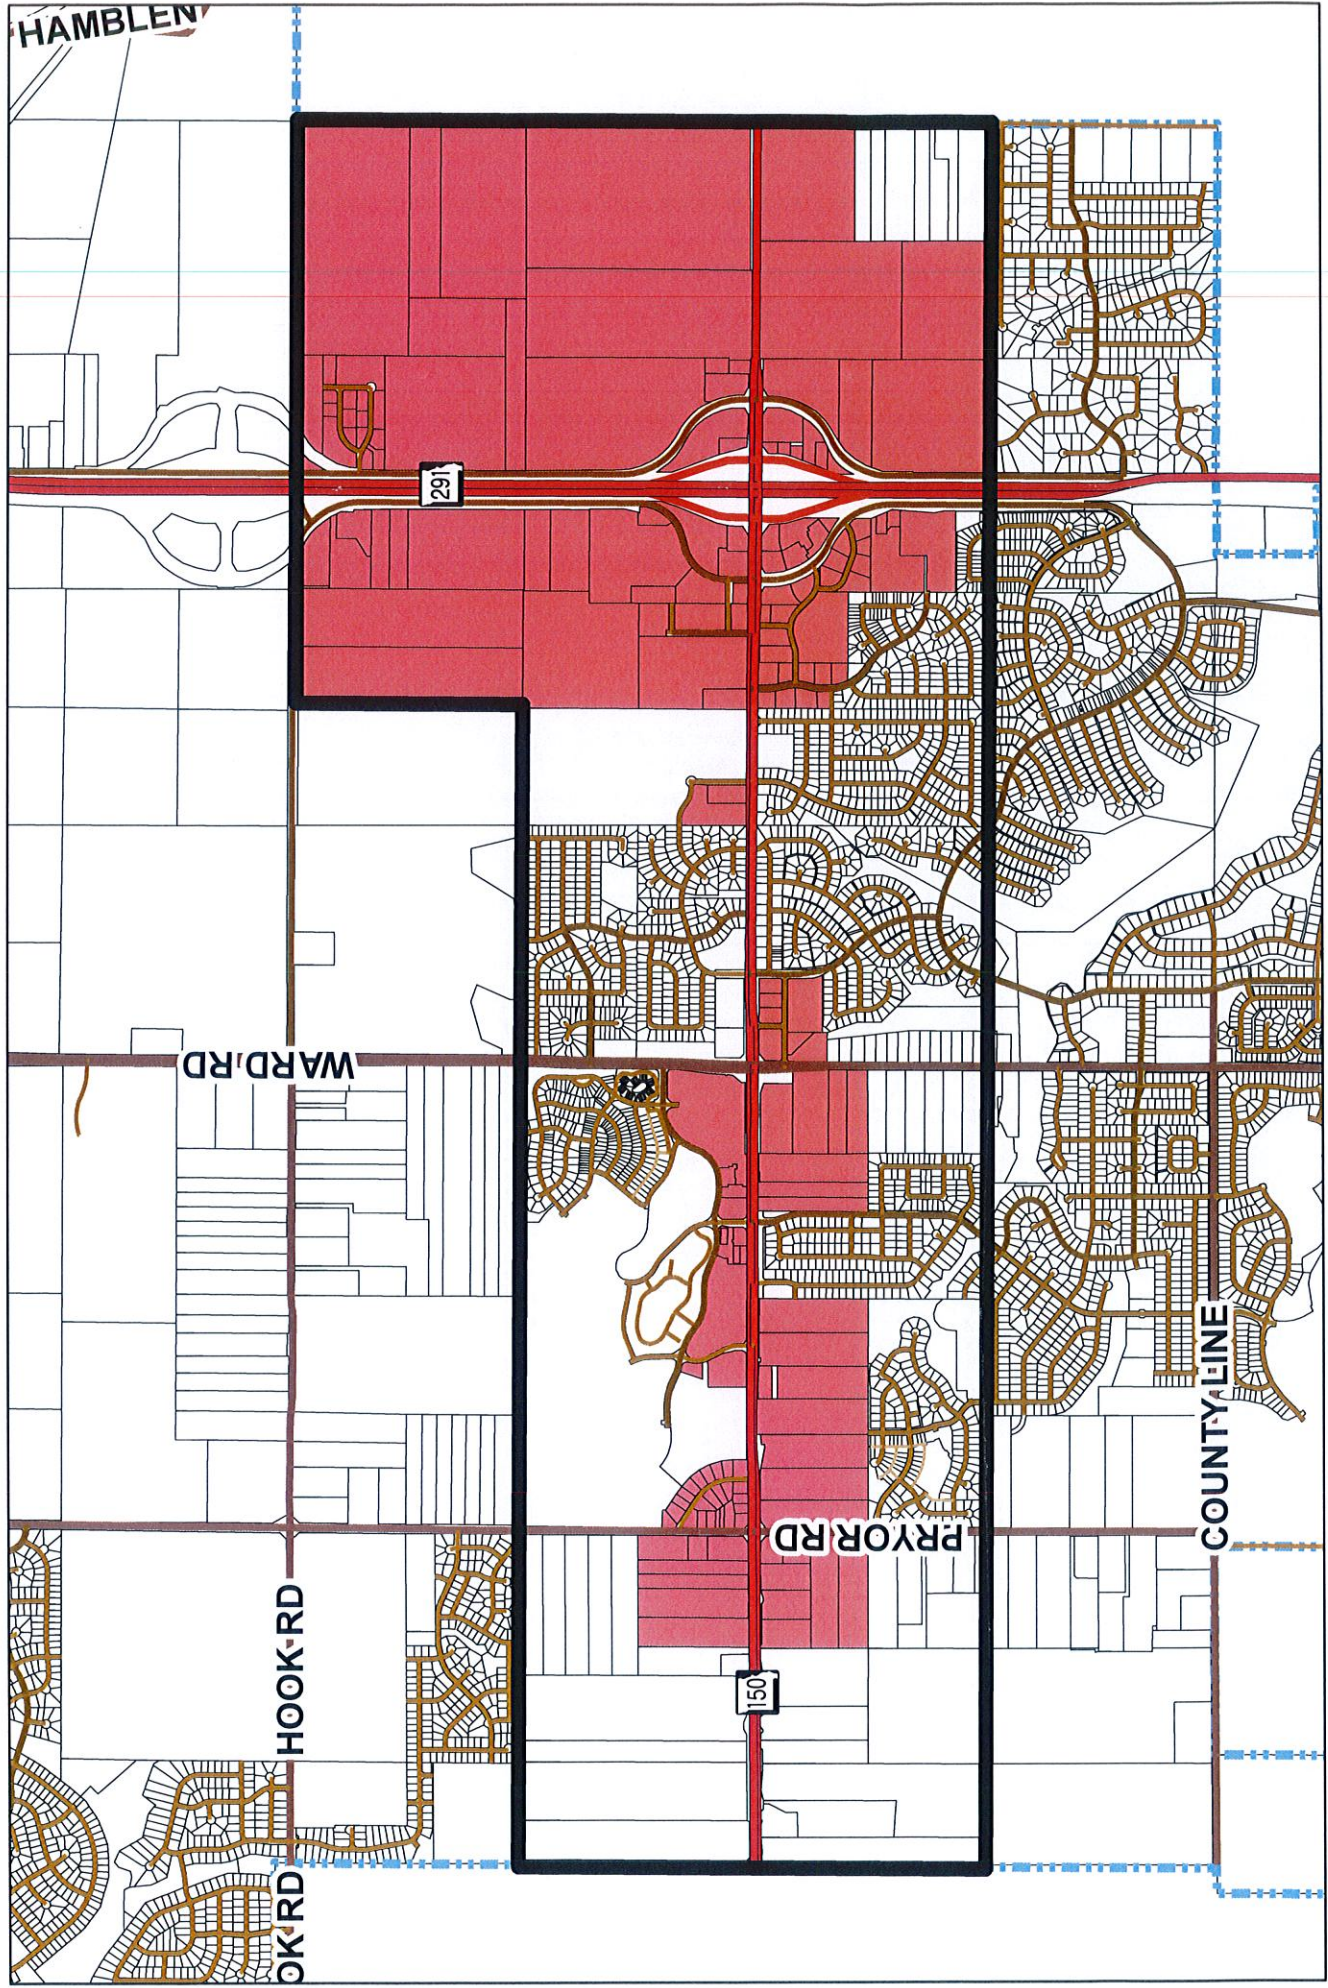

M-150 Sustainable Corridor Vision and Framework Plan - Proposed Implementation Changes

0 1,000 2,000 4,000 Feet

North Arrow

Legend:

- M-150 CDO Area
- Proposed CDO Implementation Areas
- City Limits
- Parcels