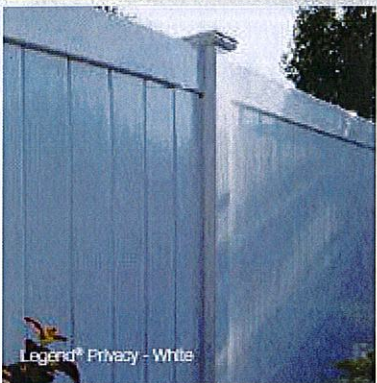

Legend® Decorative Privacy - White

Legend® Privacy - White

Impressions® Privacy - White

-2016-052-

RECEIVED
MAR 17 2016
Planning & Codes Admin

MASTER HALCO
A Tradition of Fencing Solutions