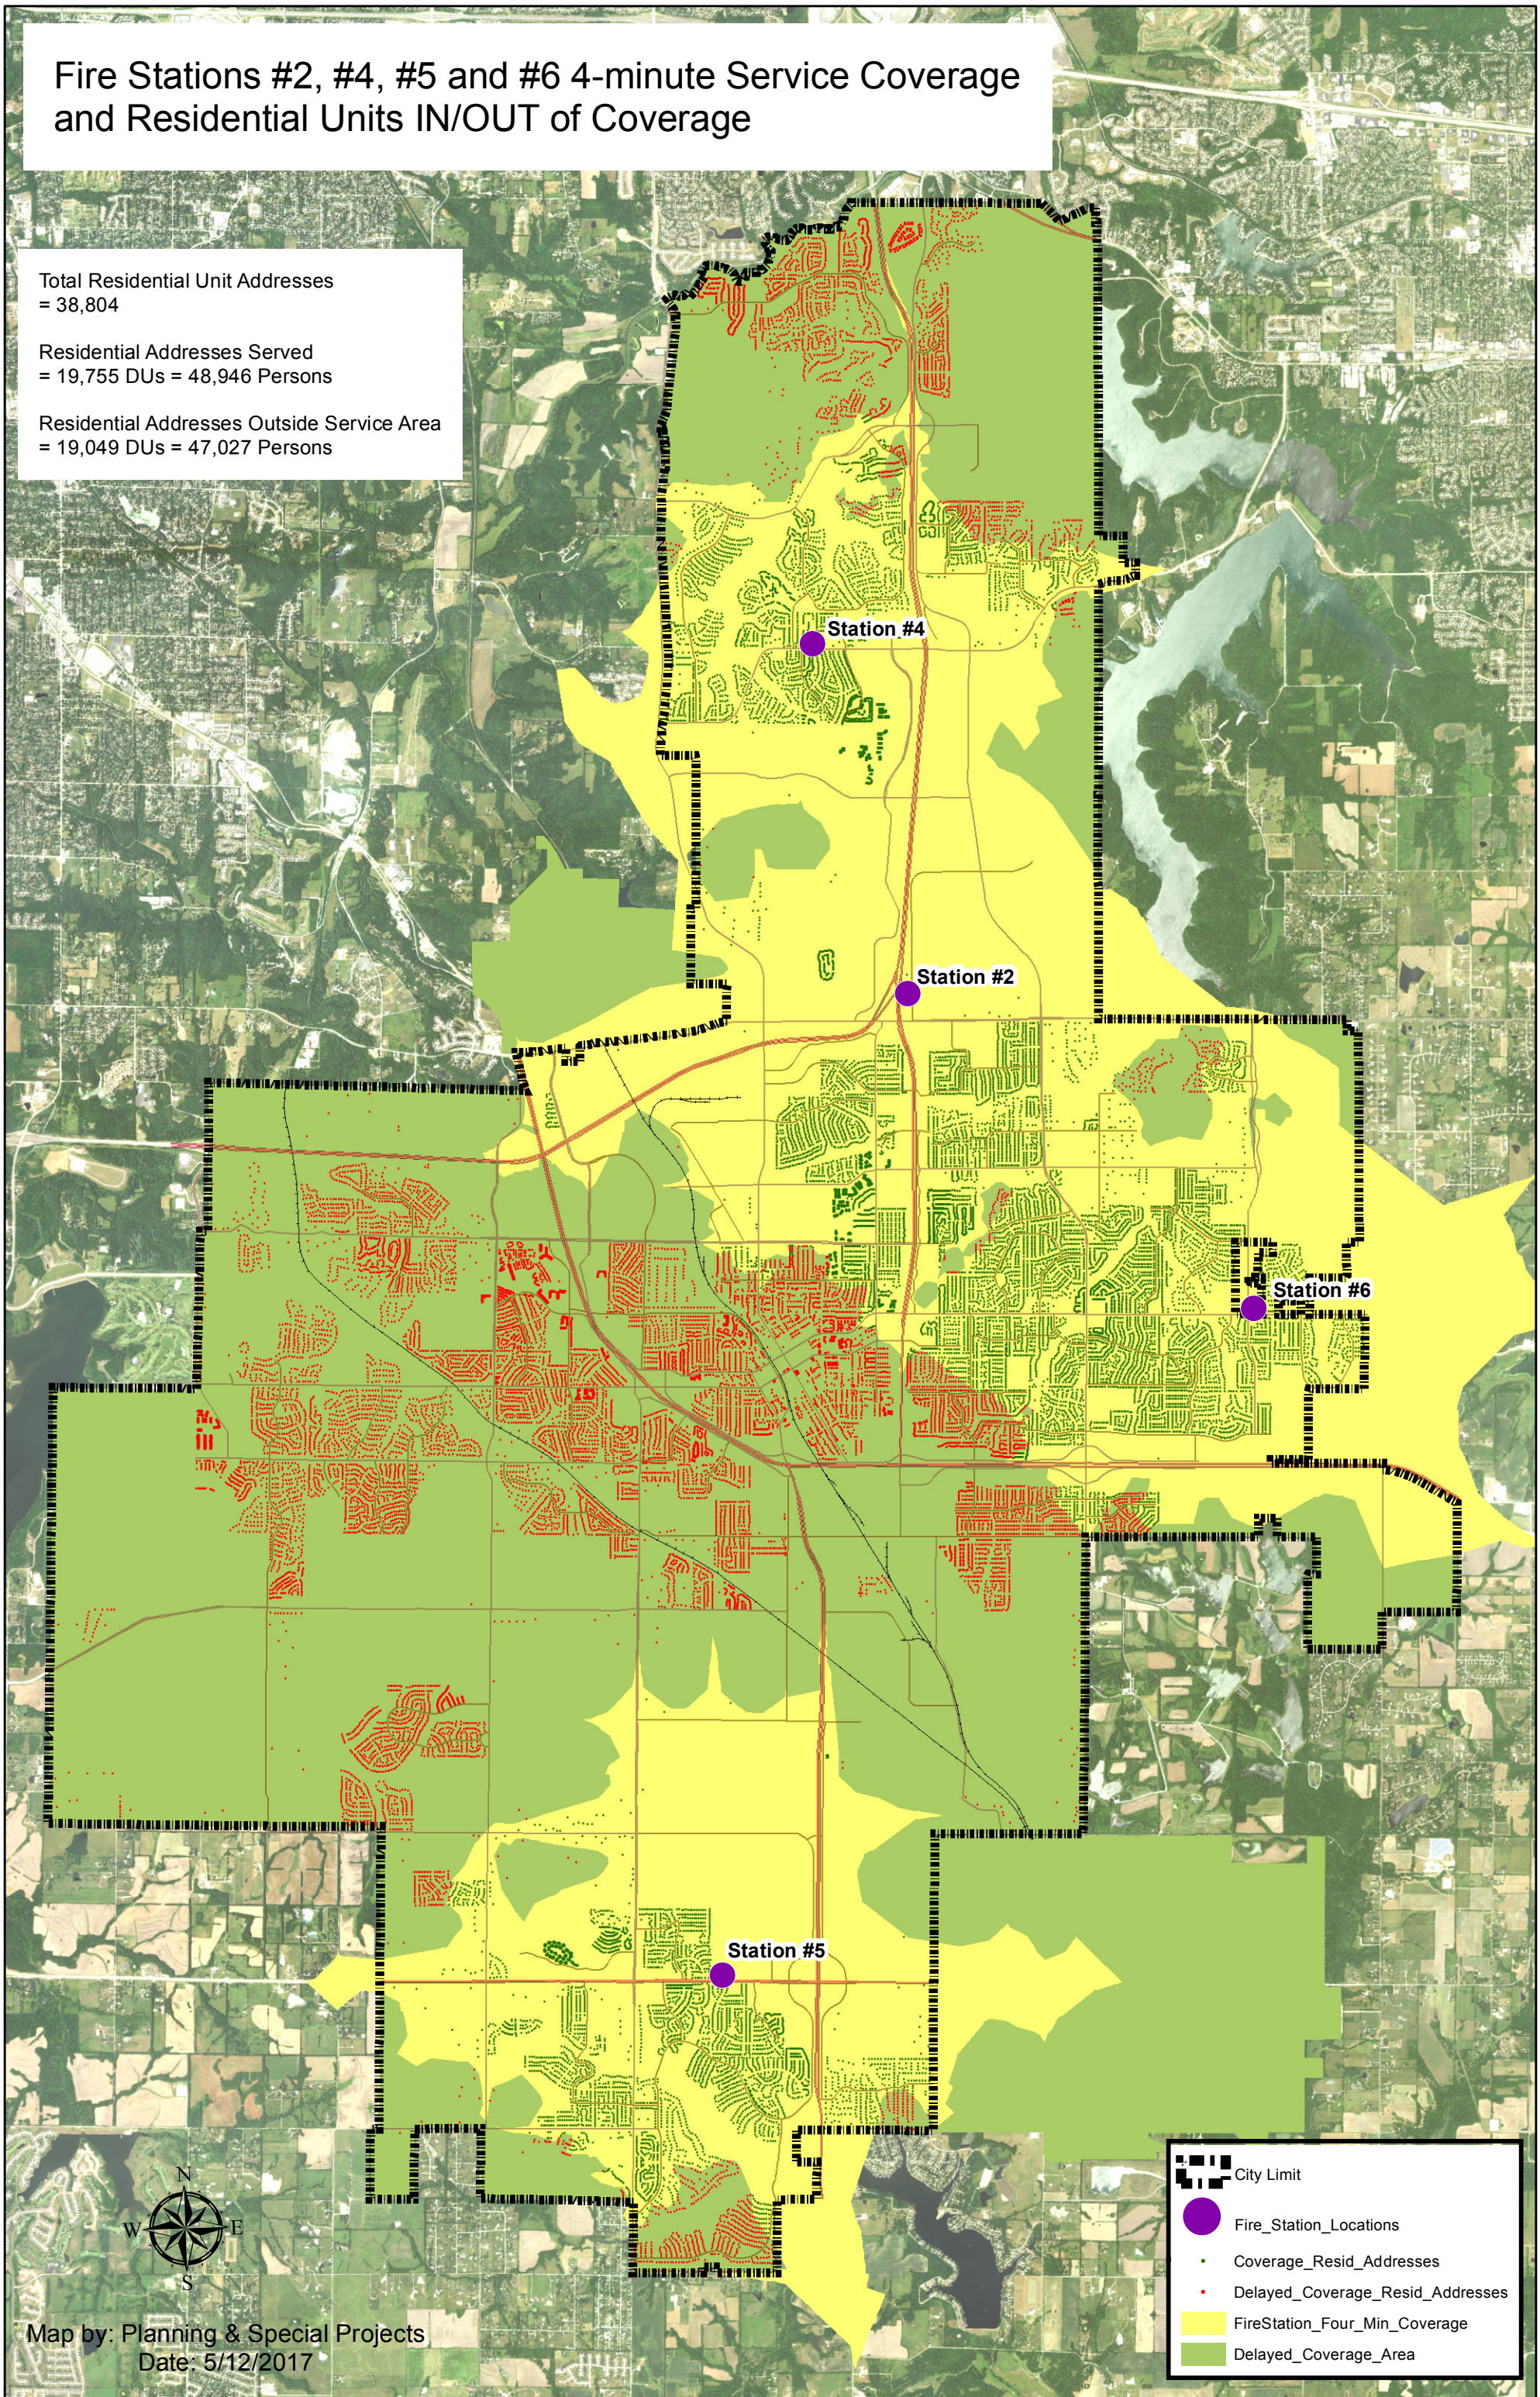

Fire Stations #2, #4, #5 and #6 4-minute Service Coverage and Residential Units IN/OUT of Coverage

Total Residential Unit Addresses
= 38,804

Residential Addresses Served
= 19,755 DUs = 48,946 Persons

Residential Addresses Outside Service Area
= 19,049 DUs = 47,027 Persons

- City Limit
- Fire_Station_Locations
- Coverage_Resid_Addresses
- Delayed_Coverage_Resid_Addresses
- FireStation_Four_Min_Coverage
- Delayed_Coverage_Area