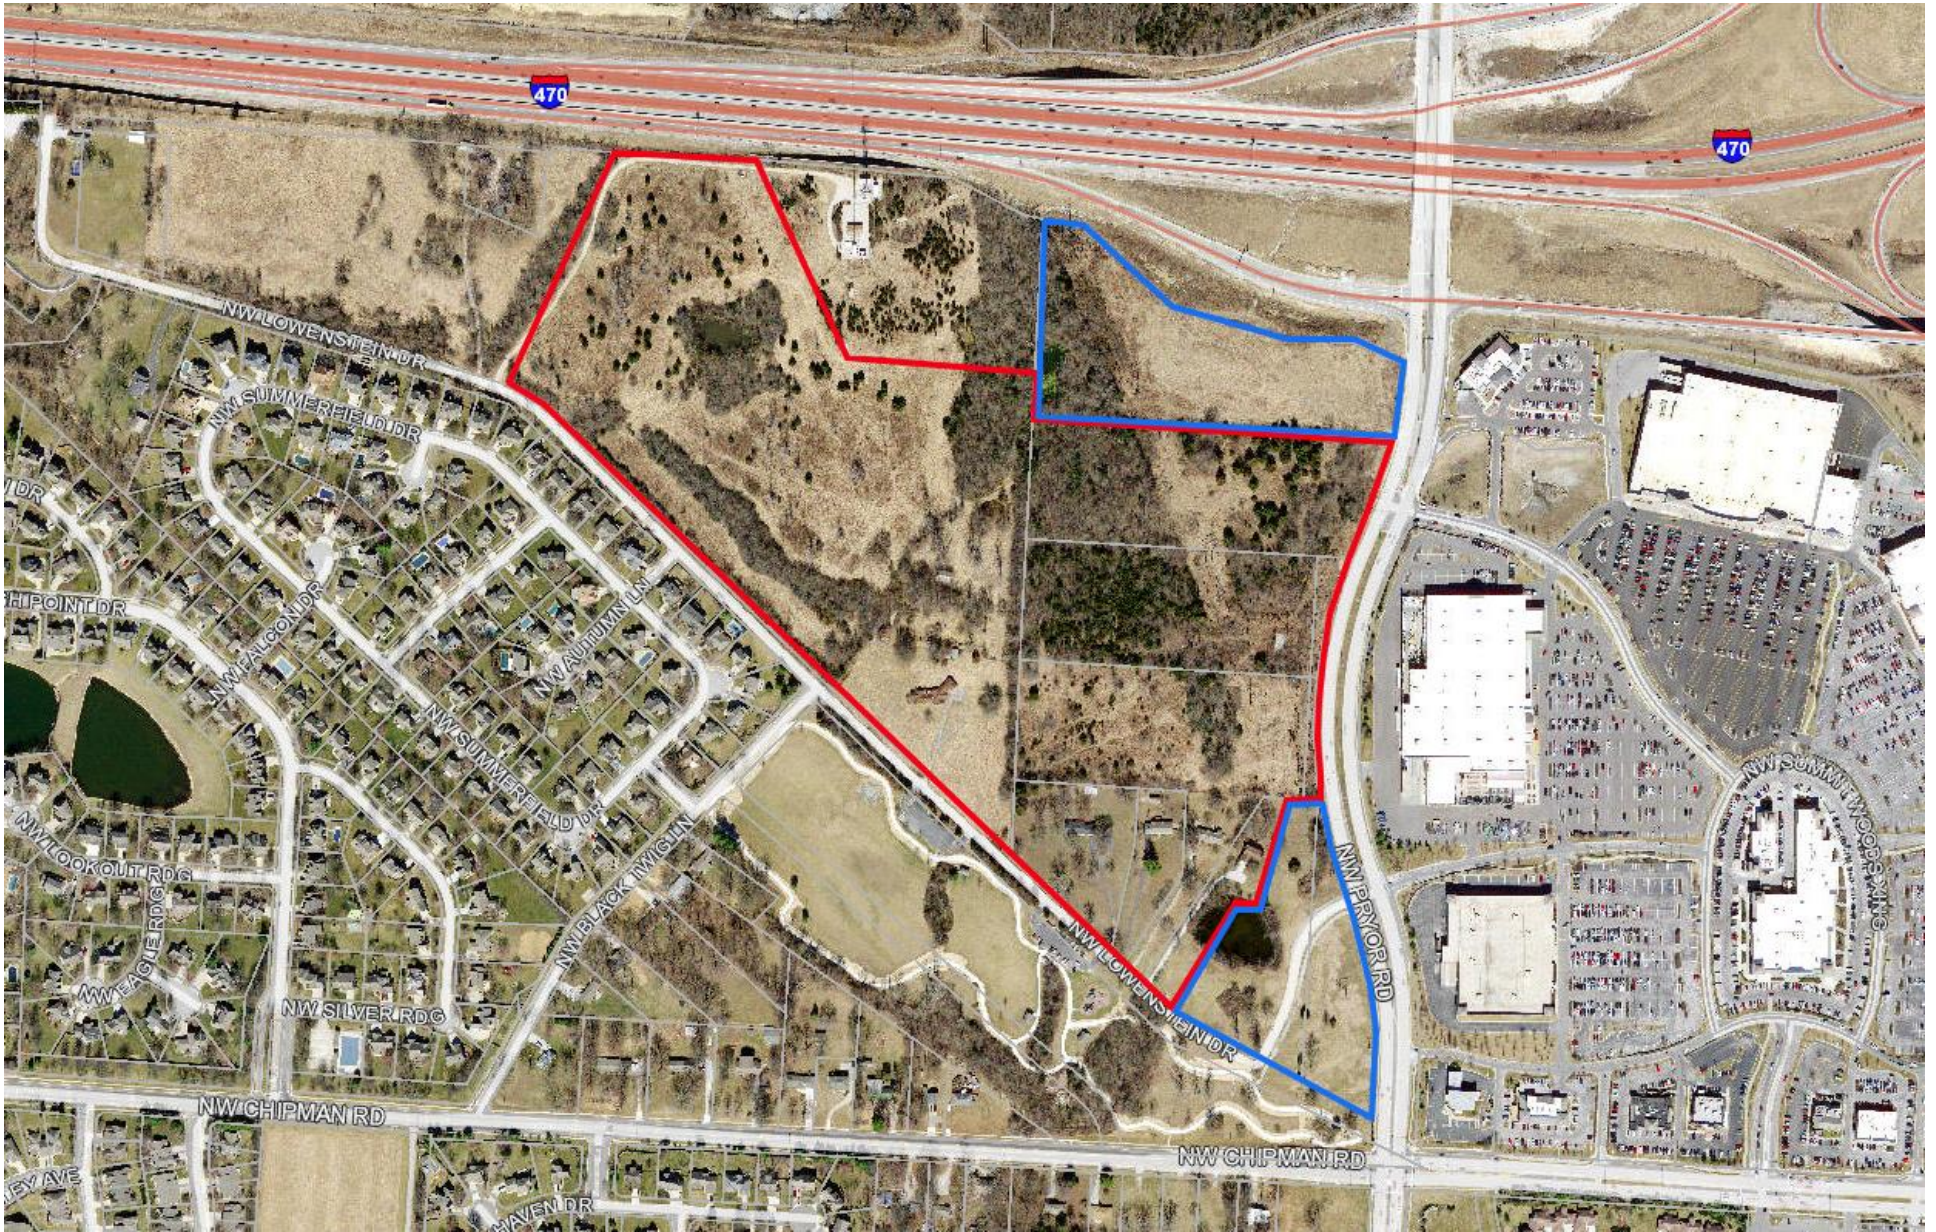

West Pryor Corridor

Red boundary = West Pryor Village LLC “control”

West Pryor Corridor

Red boundary = West Pryor Village LLC “control”

Blue boundary = City owned property