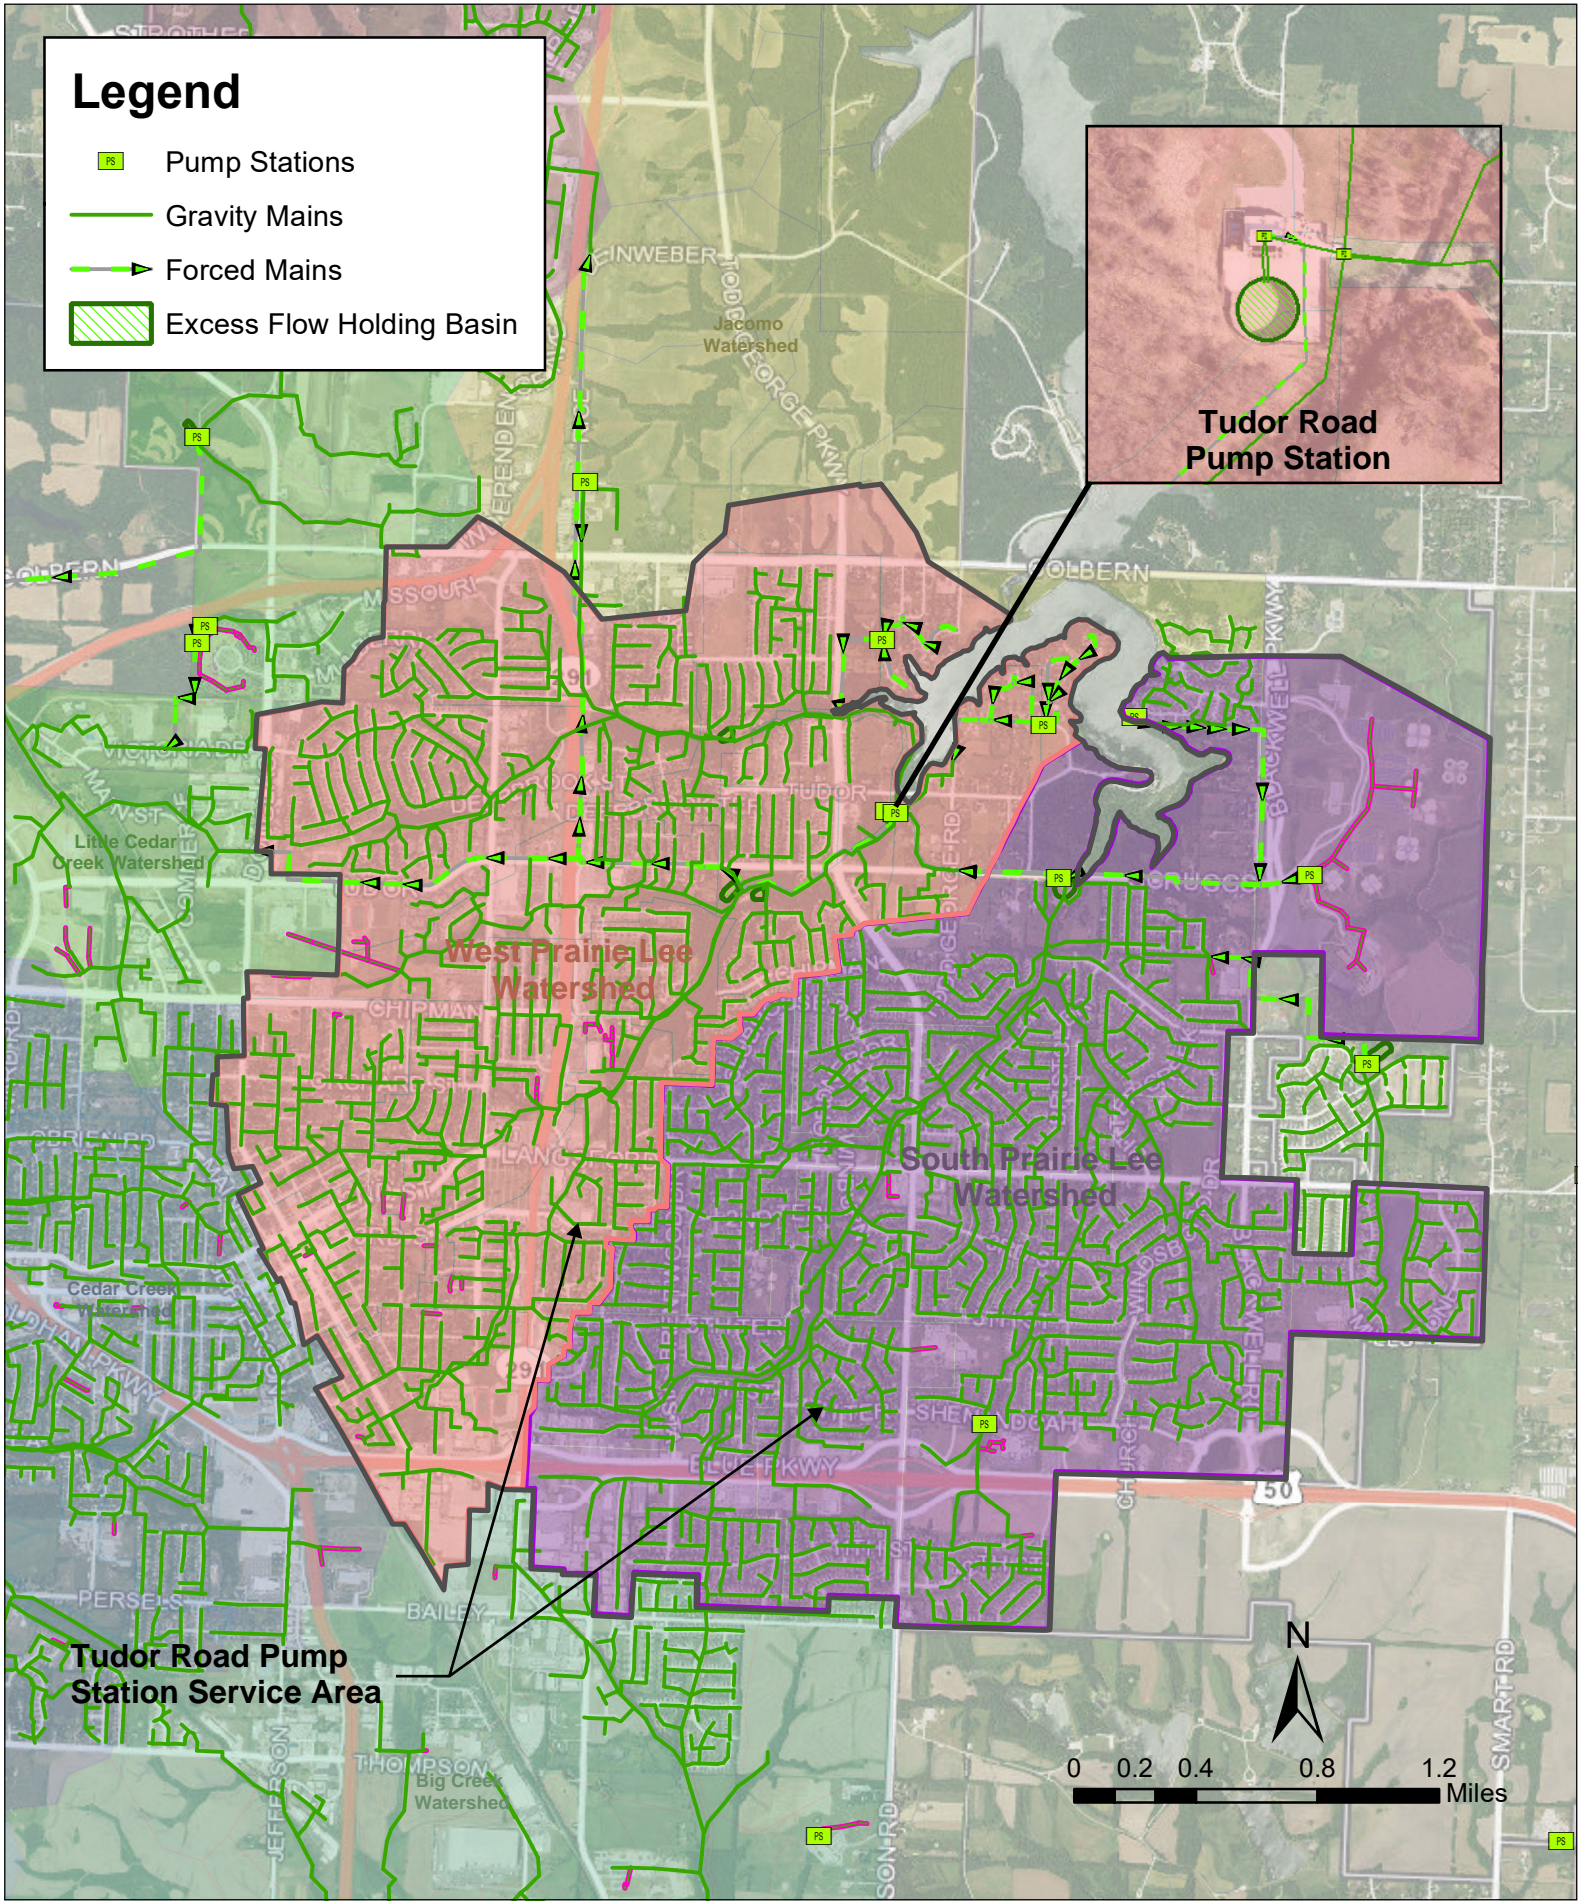

Legend

- Pump Stations
- Gravity Mains
- Forced Mains
- Excess Flow Holding Basin

Tudor Road Pump Station

Tudor Road Pump Station Service Area