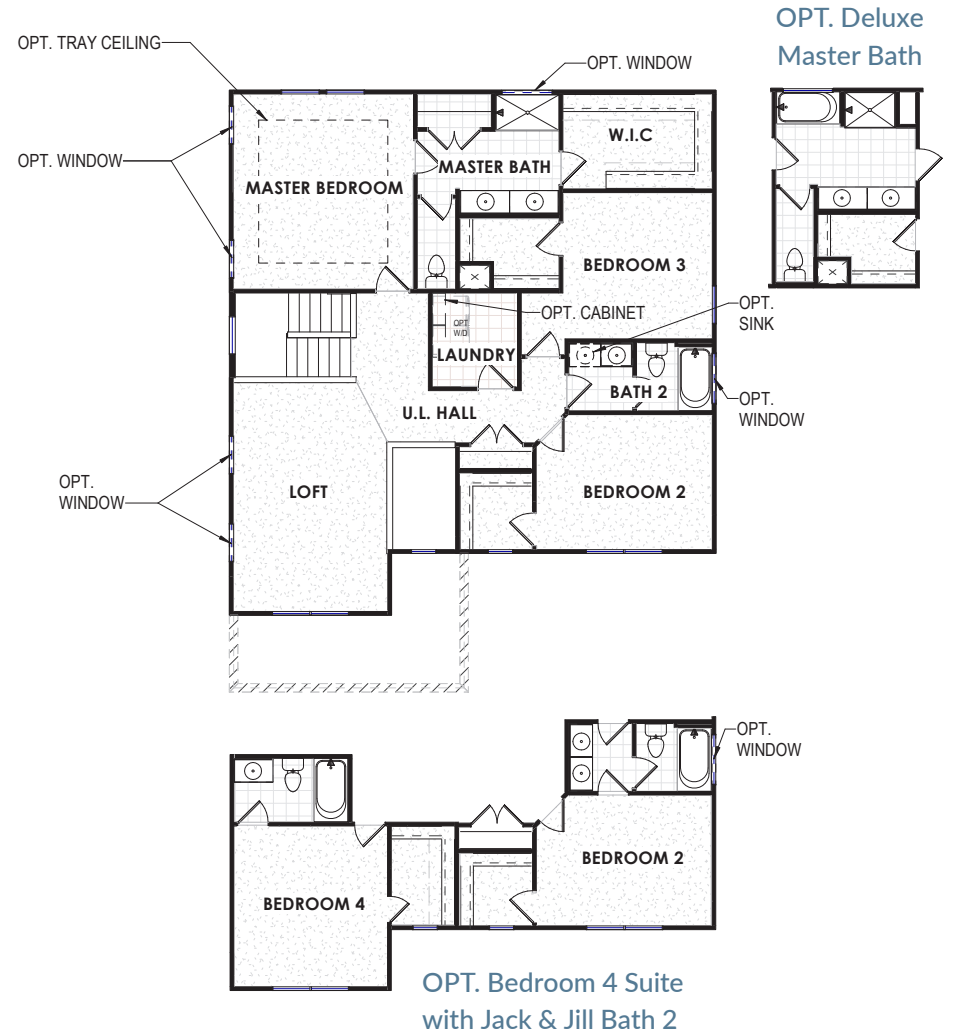

The Inglenook

2,490 Square Feet | 2 Story | 3 - 5 Bedrooms | 2.5 - 4 Bathrooms

Main Floor

Upper Floor

Note: Window location may vary by elevation

The Inglenook

2,490 Square Feet | 2 Story | 3 - 5 Bedrooms | 2.5 - 4 Bathrooms