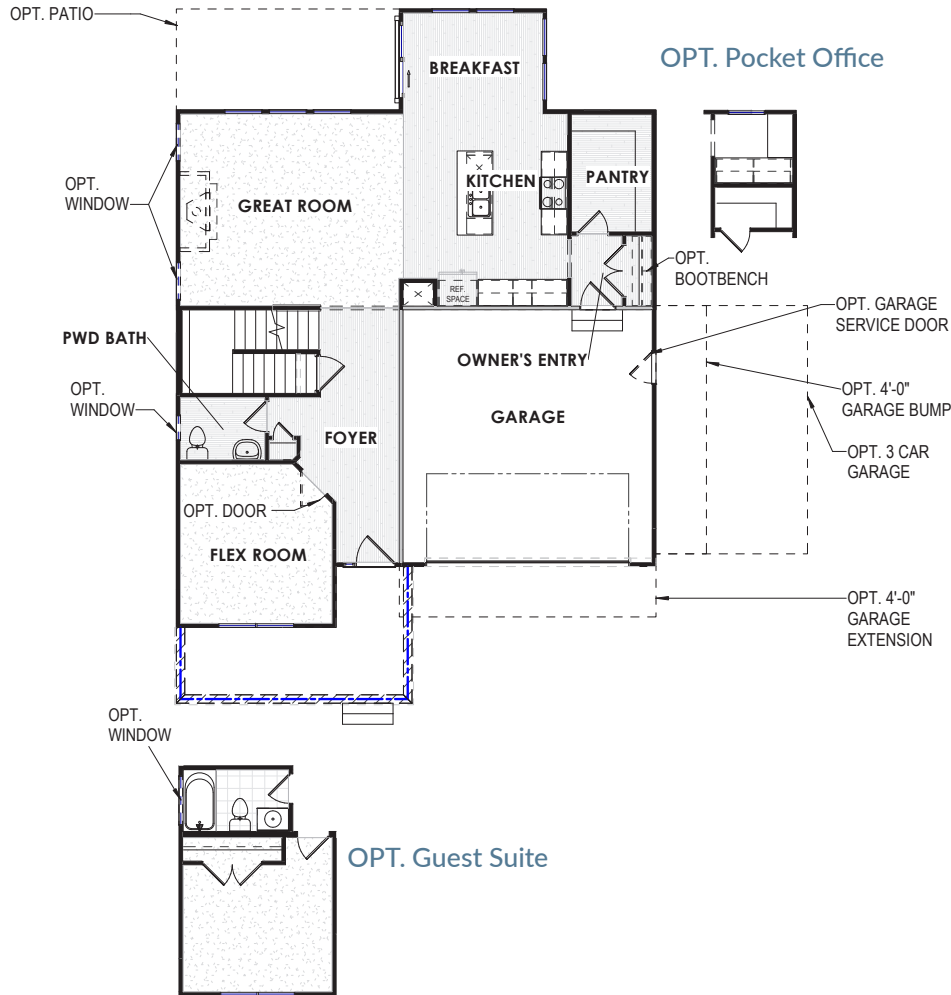

The Inglenook

2,490 Square Feet | 2 Story | 3 - 5 Bedrooms | 2.5 - 4 Bathrooms

Main Floor

Upper Floor

Note: Window location may vary by elevation

The Inglenook

2,490 Square Feet | 2 Story | 3 - 5 Bedrooms | 2.5 - 4 Bathrooms