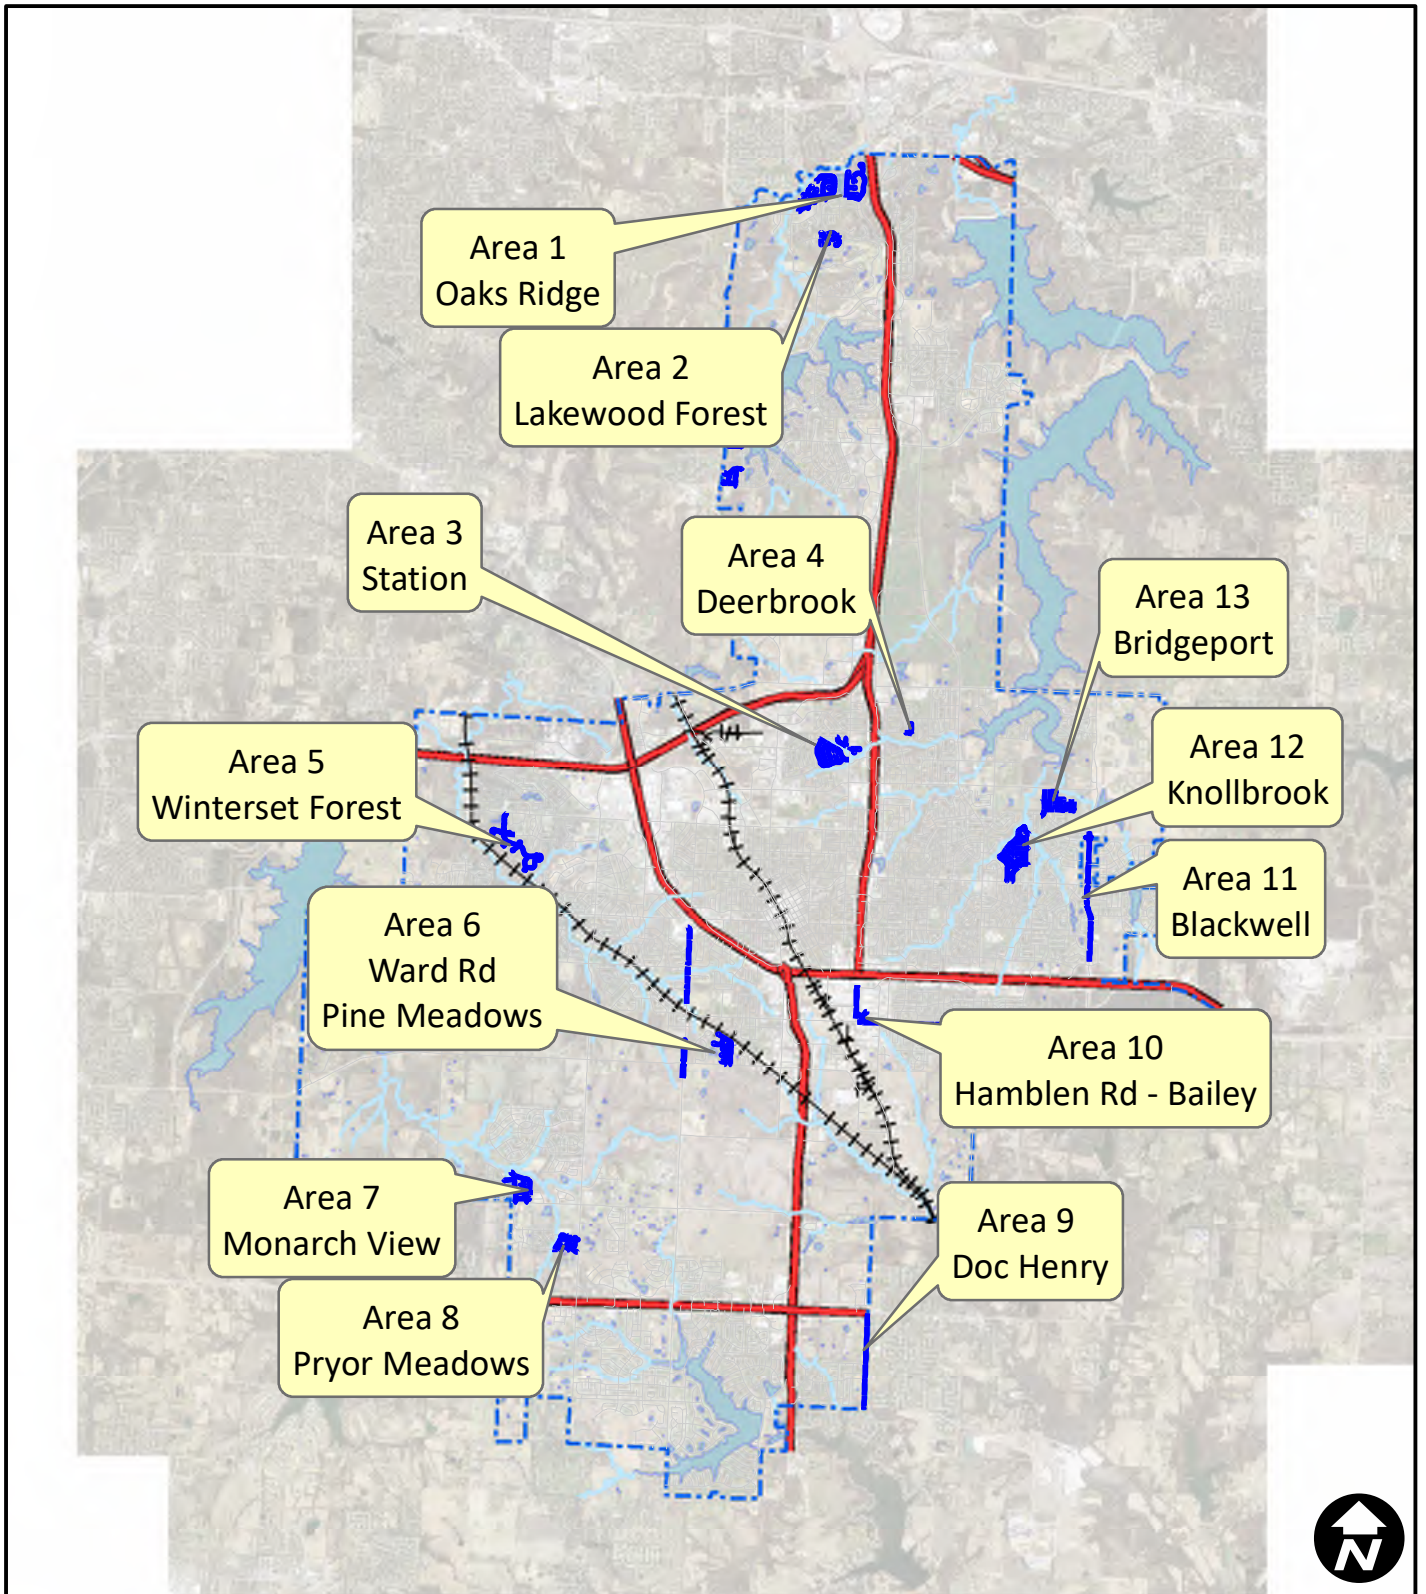

City of Lee's Summit Surface Seal FY25 - Project No. 792-SS

FY25 Surface Seal Overview

Legend

— MicroSurface

City of Lee's Summit Surface Seal FY25- Project No. 792-SS

Area 1
Oaks Ridge

Legend

— MicroSurface

City of Lee's Summit Surface Seal FY25- Project No. 792-SS

Area 2
Lakewood Forest

Legend

— MicroSurface

City of Lee's Summit Surface Seal FY245- Project No. 792-SS

Area 3
Station

Legend
— MicroSurface

City of Lee's Summit Surface Seal FY25- Project No. 792-SS

Area 4
Deer Brook

Legend

— MicroSurface

City of Lee's Summit Surface Seal FY25- Project No. 792-SS

Area 5
Winterset Forest

Legend

— MicroSurface

City of Lee's Summit Surface Seal FY25- Project No. 792-SS

Area 12
Knoll Brook

Legend

— MicroSurface

City of Lee's Summit Surface Seal FY25- Project No. 792-SS

Area 13
Bridgeport

Legend

— MicroSurface