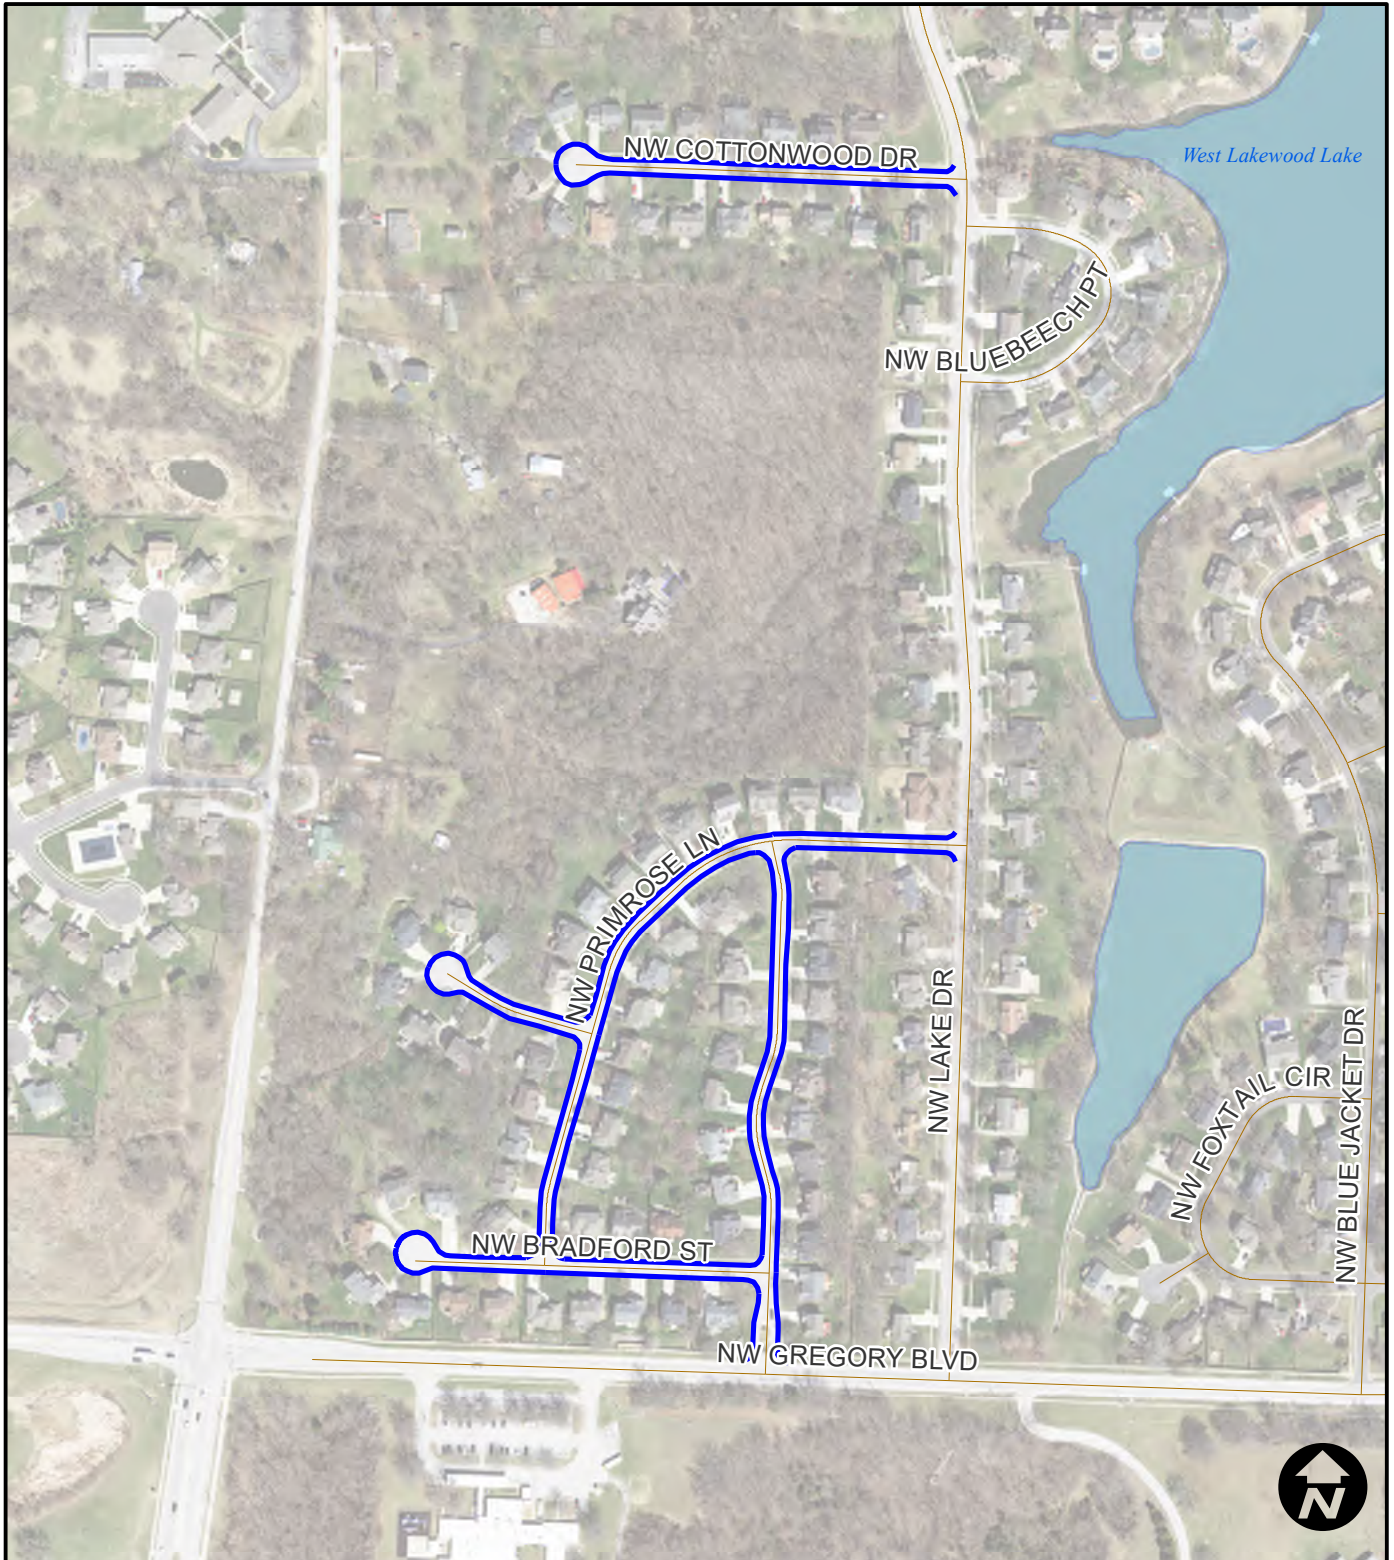

City of Lee's Summit Surface Seal FY25 - Project No. 792-SS

FY25 Surface Seal Overview

Legend

— MicroSurface

City of Lee's Summit Surface Seal FY25- Project No. 792-SS

Area 1
Oaks Ridge

Legend

— MicroSurface

City of Lee's Summit Surface Seal FY25- Project No. 792-SS

Area 2
Lakewood Forest

Legend

— MicroSurface

City of Lee's Summit Surface Seal FY245- Project No. 792-SS

Area 3
Station

Legend
— MicroSurface

City of Lee's Summit Surface Seal FY25- Project No. 792-SS

Area 4
Deer Brook

Legend

— MicroSurface

City of Lee's Summit Surface Seal FY25- Project No. 792-SS

Area 5
Winterset Forest

Legend

— MicroSurface

City of Lee's Summit Surface Seal FY25- Project No. 792-SS

Area 6
Ward Rd. - Pine Meadows

Legend

— MicroSurface

City of Lee's Summit Surface Seal FY25- Project No. 792-SS

Area 7
Monarch View

Legend

— MicroSurface

City of Lee's Summit Surface Seal FY25- Project No. 792-SS