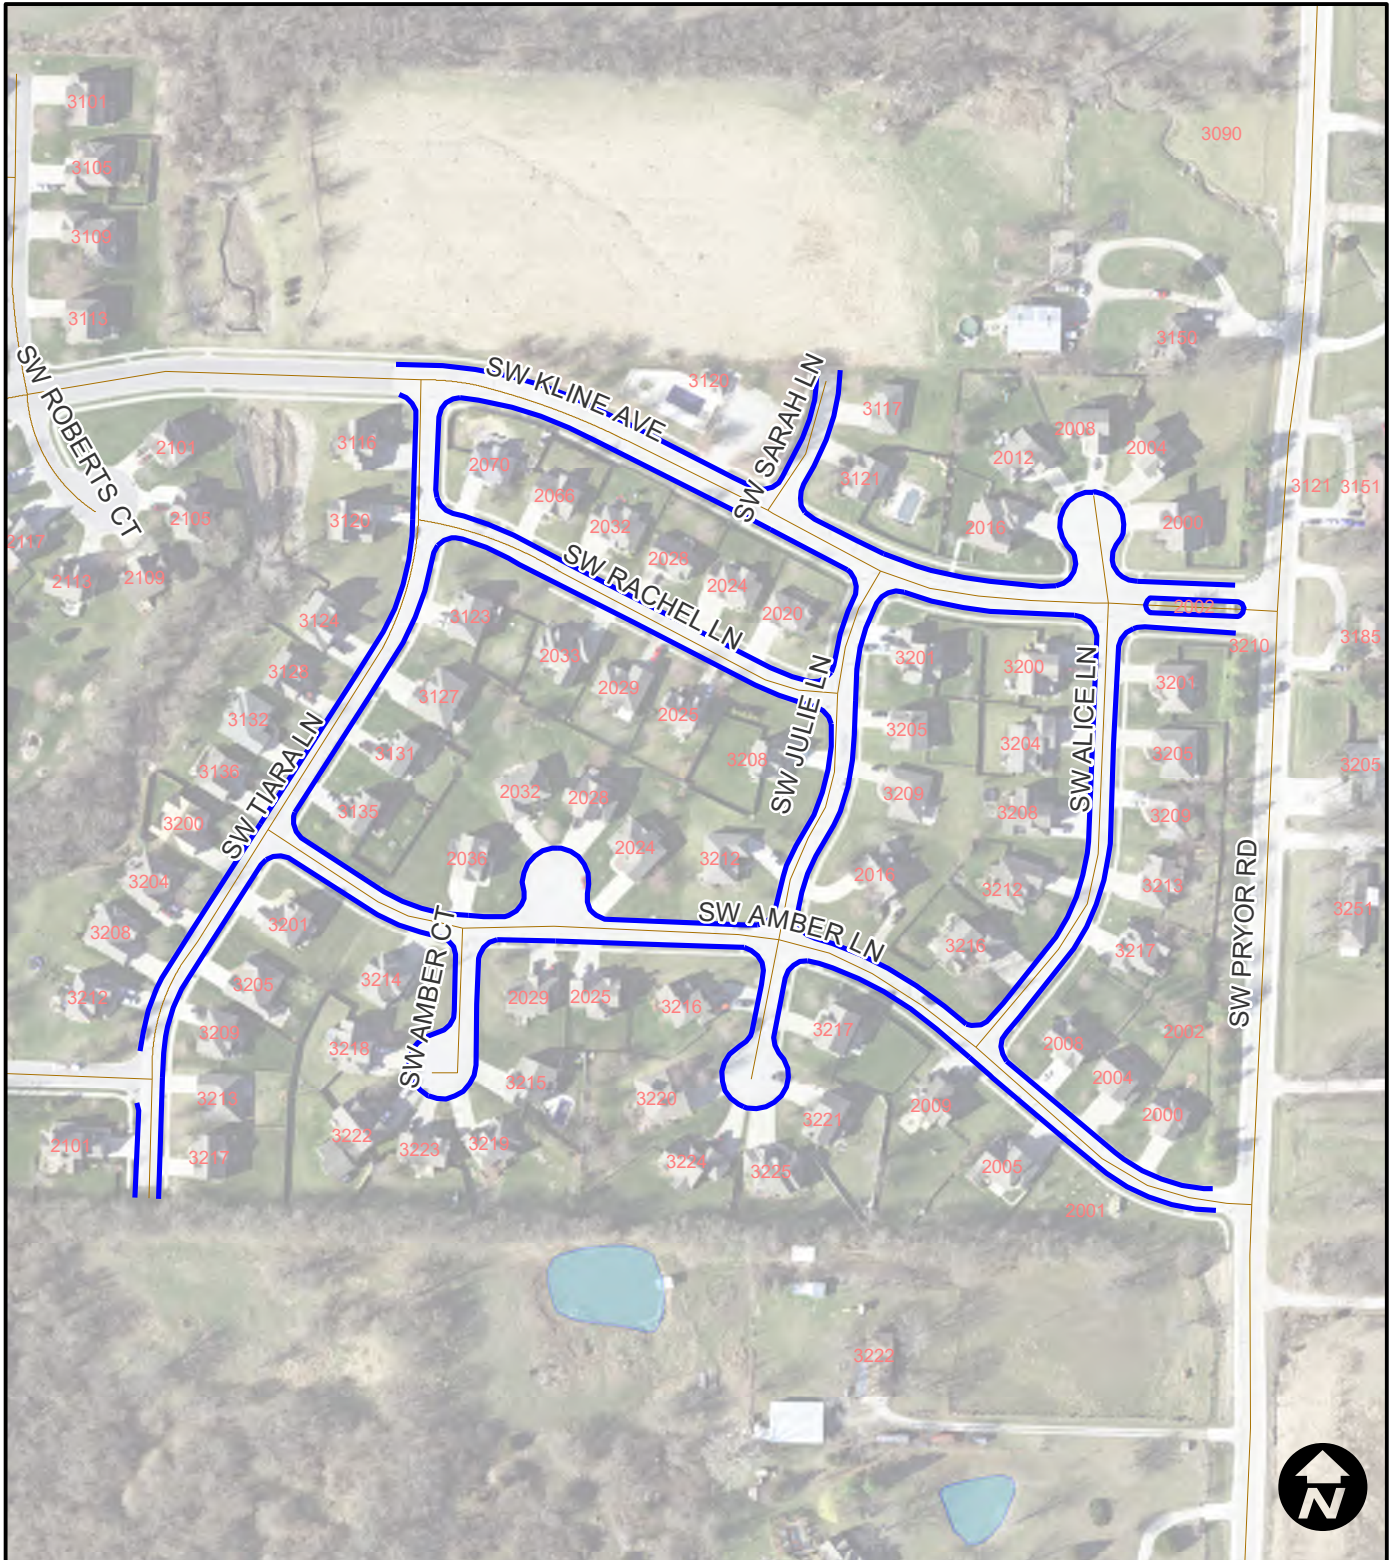

City of Lee's Summit Surface Seal FY25- Project No. 792-SS

Area 2
Lakewood Forest

Legend

— MicroSurface

City of Lee's Summit Surface Seal FY245- Project No. 792-SS

Area 3
Station

Legend
— MicroSurface

City of Lee's Summit Surface Seal FY25- Project No. 792-SS

Area 4
Deer Brook

Legend

— MicroSurface

City of Lee's Summit Surface Seal FY25- Project No. 792-SS

Area 5
Winterset Forest

Legend

— MicroSurface

City of Lee's Summit Surface Seal FY25- Project No. 792-SS

Area 6
Ward Rd. - Pine Meadows

Legend

— MicroSurface

City of Lee's Summit Surface Seal FY25- Project No. 792-SS

Area 7
Monarch View

Legend

— MicroSurface

City of Lee's Summit Surface Seal FY25- Project No. 792-SS

Area 8
Pryor Meadows

Legend

— MicroSurface

City of Lee's Summit Surface Seal FY25- Project No. 792-SS

Area 9
Doc Henry

Legend

— MicroSurface

City of Lee's Summit Surface Seal FY25- Project No. 792-SS