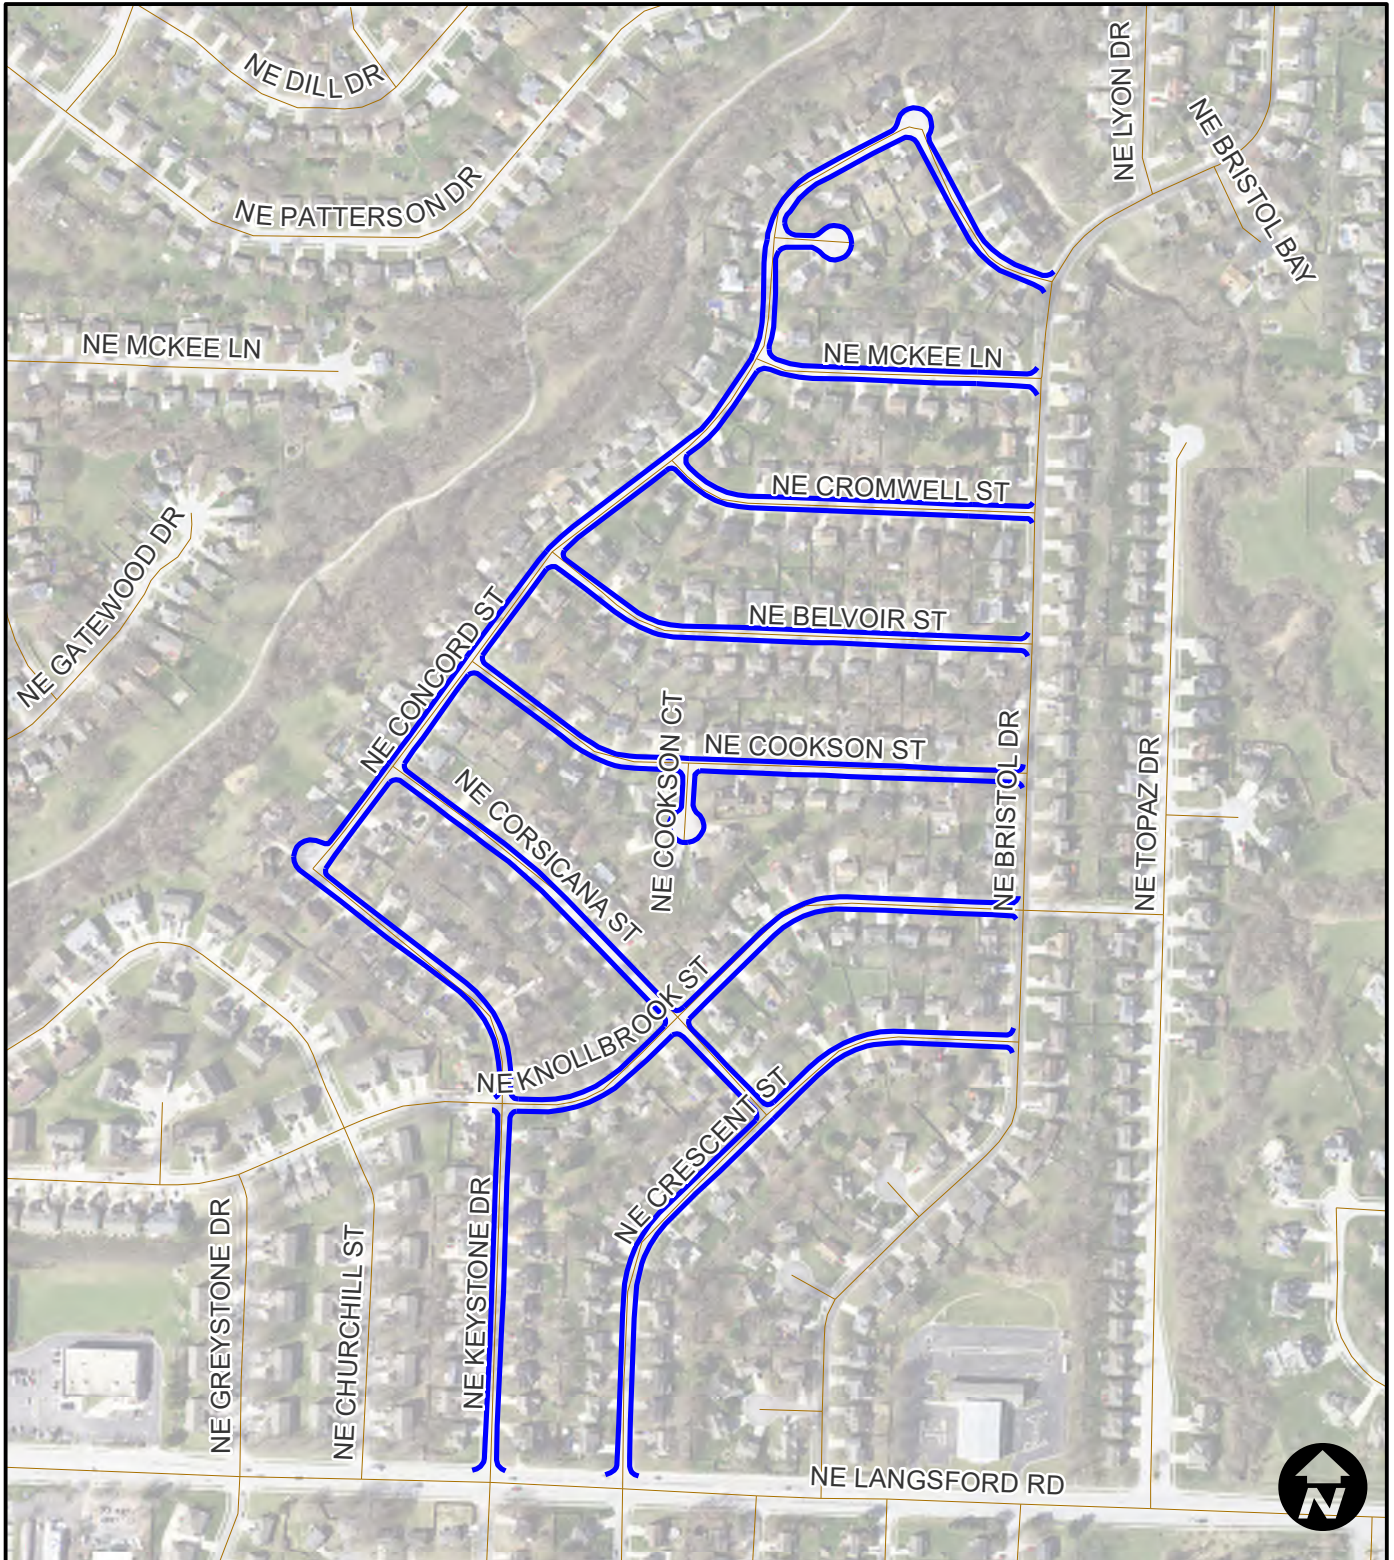

City of Lee's Summit Surface Seal FY25- Project No. 792-SS

Area 2
Lakewood Forest

Legend

— MicroSurface

City of Lee's Summit Surface Seal FY245- Project No. 792-SS

Area 3
Station

Legend
— MicroSurface

City of Lee's Summit Surface Seal FY25- Project No. 792-SS

Area 8
Pryor Meadows

Legend

— MicroSurface

City of Lee's Summit Surface Seal FY25- Project No. 792-SS

Area 9
Doc Henry

Legend

— MicroSurface

City of Lee's Summit Surface Seal FY25- Project No. 792-SS

Area 10
Hamblen - Bailey

Legend

— MicroSurface

City of Lee's Summit Surface Seal FY25- Project No. 792-SS

Area 11
Blackwell

Legend

— MicroSurface

City of Lee's Summit Surface Seal FY25- Project No. 792-SS

Area 12
Knoll Brook

Legend

— MicroSurface

City of Lee's Summit Surface Seal FY25- Project No. 792-SS

Area 13
Bridgeport

Legend

— MicroSurface