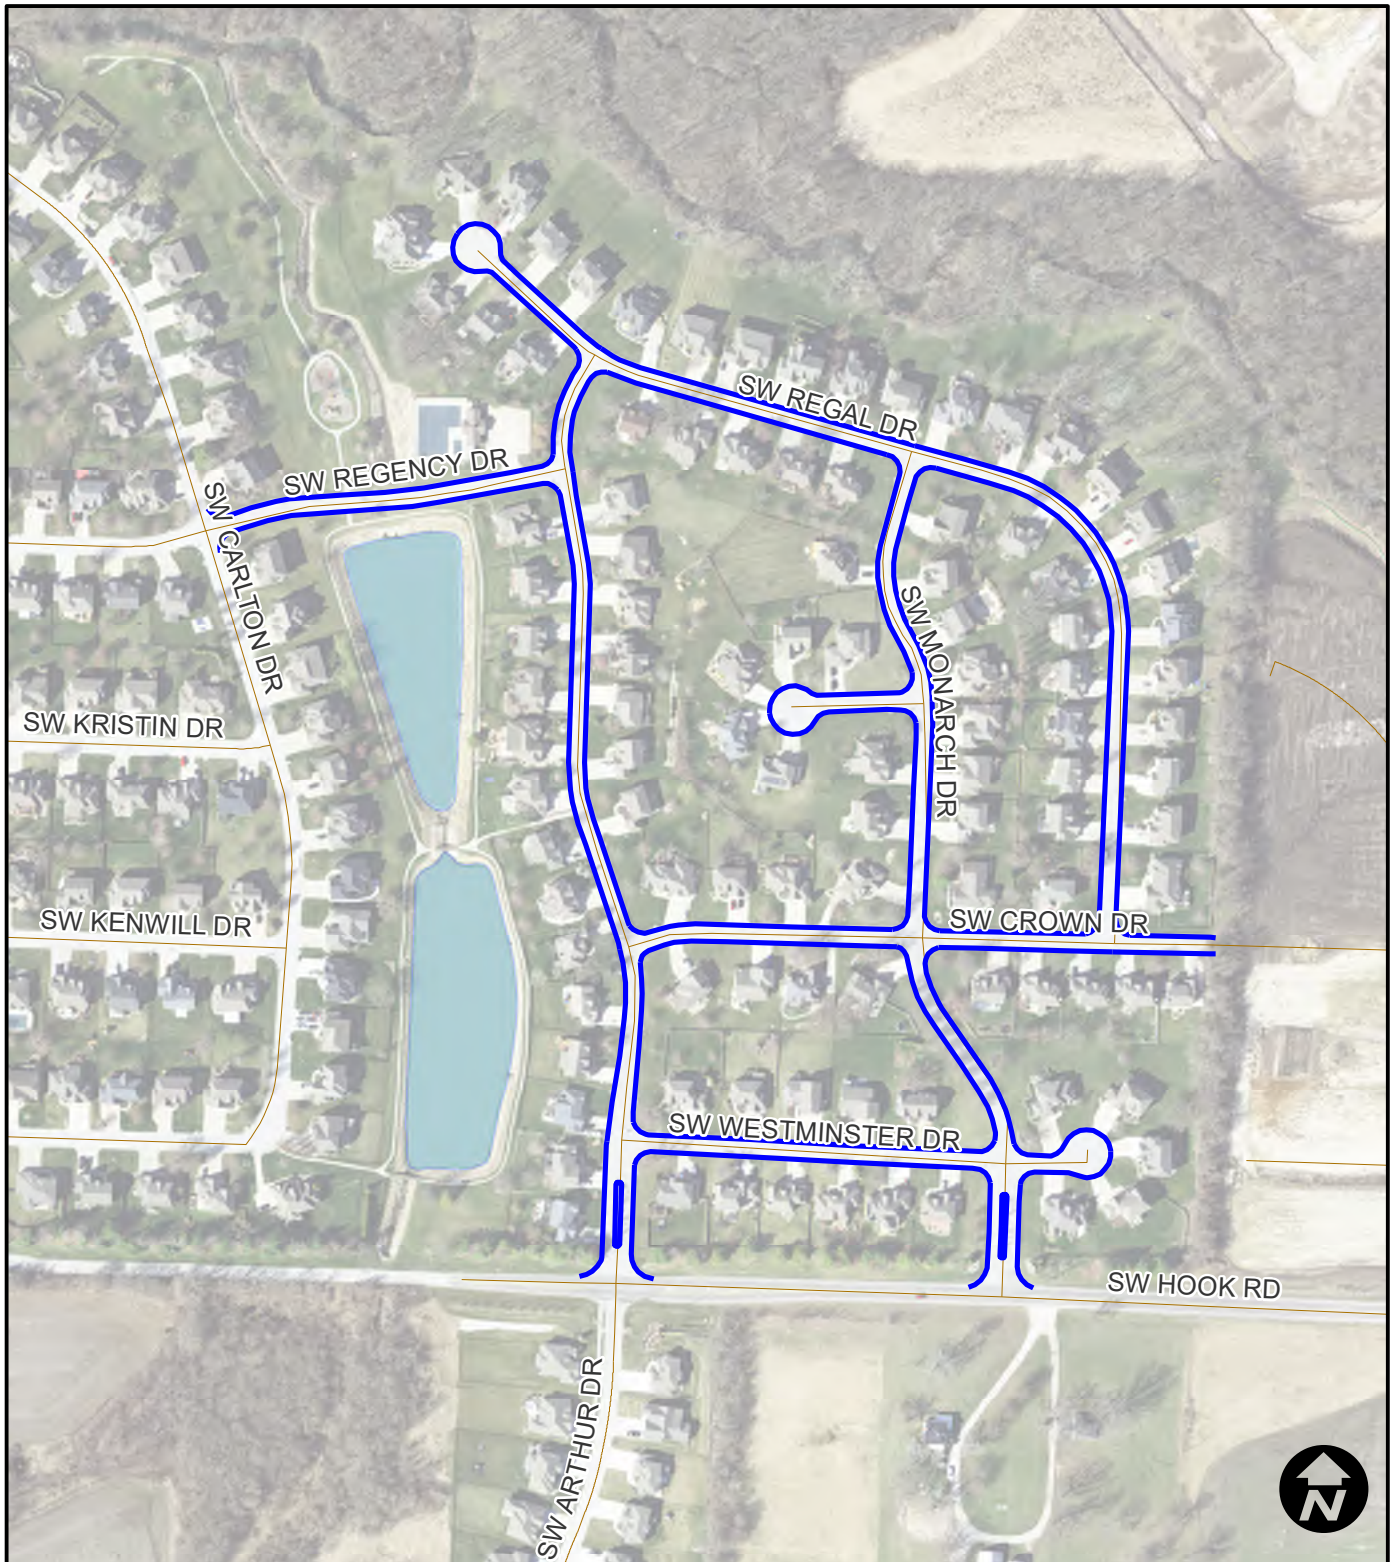

City of Lee's Summit Surface Seal FY25 - Project No. 792-SS

FY25 Surface Seal Overview

Legend

— MicroSurface

City of Lee's Summit Surface Seal FY25- Project No. 792-SS

Area 1
Oaks Ridge

Legend

— MicroSurface

City of Lee's Summit Surface Seal FY25- Project No. 792-SS

Area 2
Lakewood Forest

Legend

— MicroSurface

City of Lee's Summit Surface Seal FY245- Project No. 792-SS

Area 3
Station

Legend
— MicroSurface

City of Lee's Summit Surface Seal FY25- Project No. 792-SS

Area 4
Deer Brook

Legend

— MicroSurface

City of Lee's Summit Surface Seal FY25- Project No. 792-SS

Area 5
Winterset Forest

Legend

— MicroSurface

City of Lee's Summit Surface Seal FY25- Project No. 792-SS

Area 6
Ward Rd. - Pine Meadows

Legend

— MicroSurface

City of Lee's Summit Surface Seal FY25- Project No. 792-SS

Area 7
Monarch View

Legend

— MicroSurface

City of Lee's Summit Surface Seal FY25- Project No. 792-SS