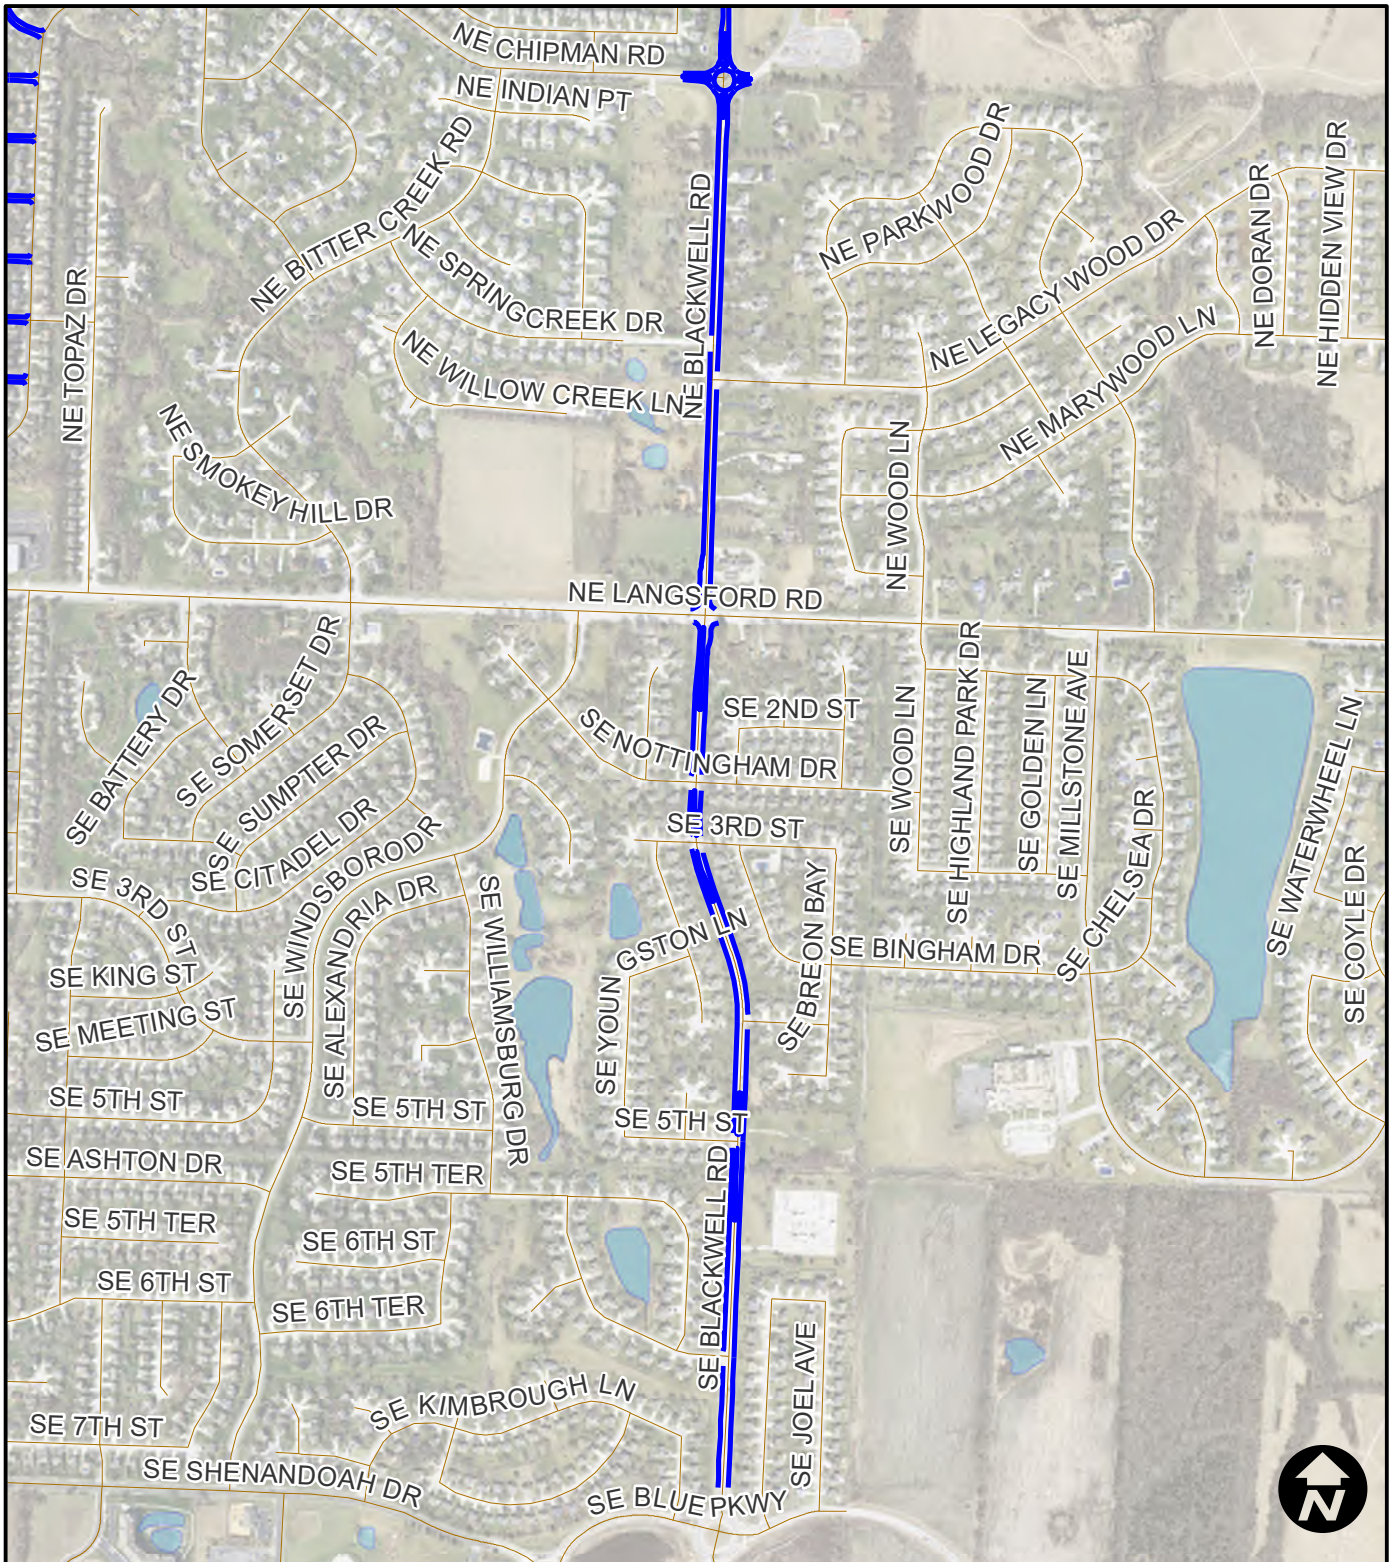

Area 6
Ward Rd. - Pine Meadows

Legend

— MicroSurface

City of Lee's Summit Surface Seal FY25- Project No. 792-SS

Area 7
Monarch View

Legend

— MicroSurface

City of Lee's Summit Surface Seal FY25- Project No. 792-SS

Area 8
Pryor Meadows

Legend

— MicroSurface

City of Lee's Summit Surface Seal FY25- Project No. 792-SS

Area 9
Doc Henry

Legend

— MicroSurface

City of Lee's Summit Surface Seal FY25- Project No. 792-SS

Area 10
Hamblen - Bailey

Legend

— MicroSurface

City of Lee's Summit Surface Seal FY25- Project No. 792-SS

Area 11
Blackwell

Legend

— MicroSurface

City of Lee's Summit Surface Seal FY25- Project No. 792-SS

Area 12
Knoll Brook

Legend

— MicroSurface

City of Lee's Summit Surface Seal FY25- Project No. 792-SS

Area 13
Bridgeport

Legend

— MicroSurface