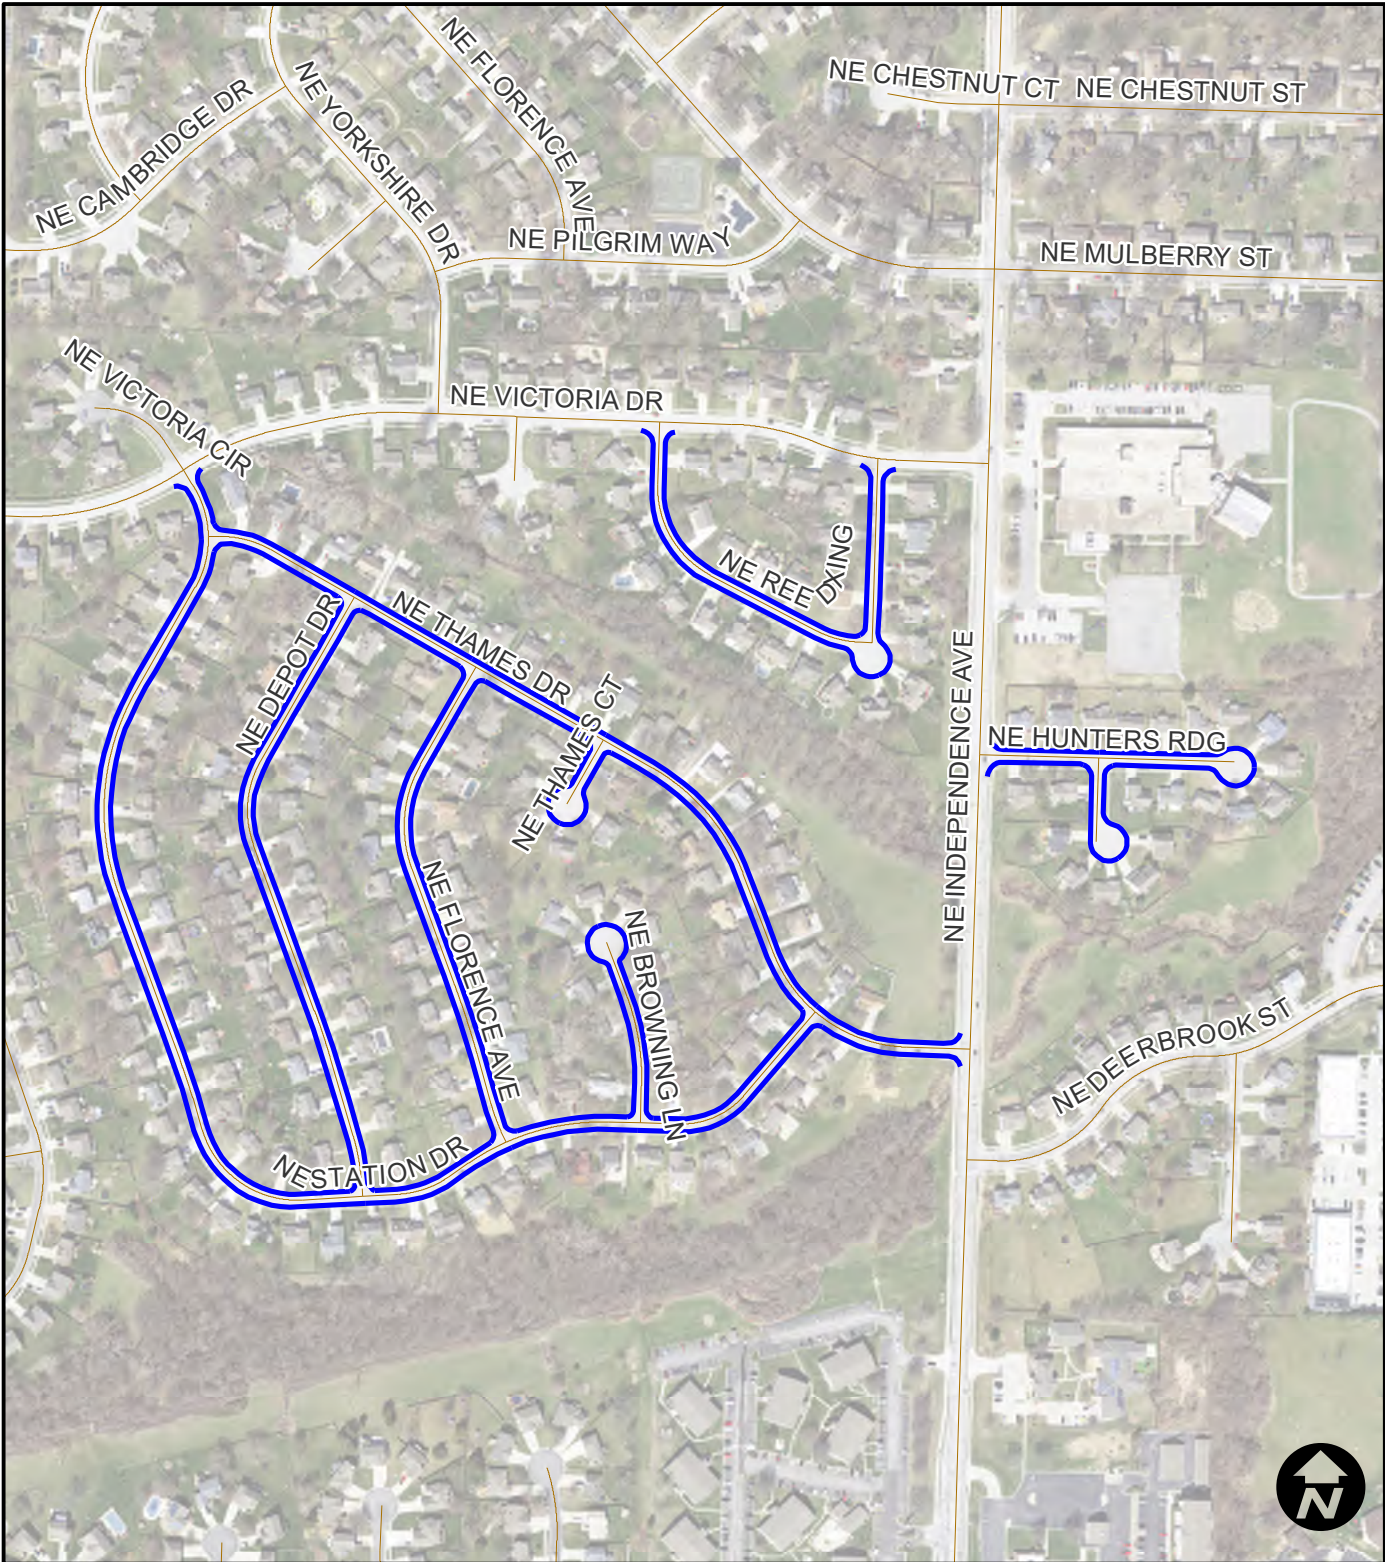

City of Lee's Summit Surface Seal FY25 - Project No. 792-SS

FY25 Surface Seal Overview

Legend

— MicroSurface

City of Lee's Summit Surface Seal FY25- Project No. 792-SS

Area 1
Oaks Ridge

Legend

— MicroSurface

City of Lee's Summit Surface Seal FY25- Project No. 792-SS

Area 2
Lakewood Forest

Legend

— MicroSurface

City of Lee's Summit Surface Seal FY245- Project No. 792-SS

Area 3
Station

Legend
— MicroSurface

City of Lee's Summit Surface Seal FY25- Project No. 792-SS

Area 4
Deer Brook

Legend

— MicroSurface

City of Lee's Summit Surface Seal FY25- Project No. 792-SS

Area 5
Winterset Forest

Legend

— MicroSurface

City of Lee's Summit Surface Seal FY25- Project No. 792-SS

Area 6
Ward Rd. - Pine Meadows

Legend

— MicroSurface

City of Lee's Summit Surface Seal FY25- Project No. 792-SS

Area 7
Monarch View

Legend

— MicroSurface

City of Lee's Summit Surface Seal FY25- Project No. 792-SS