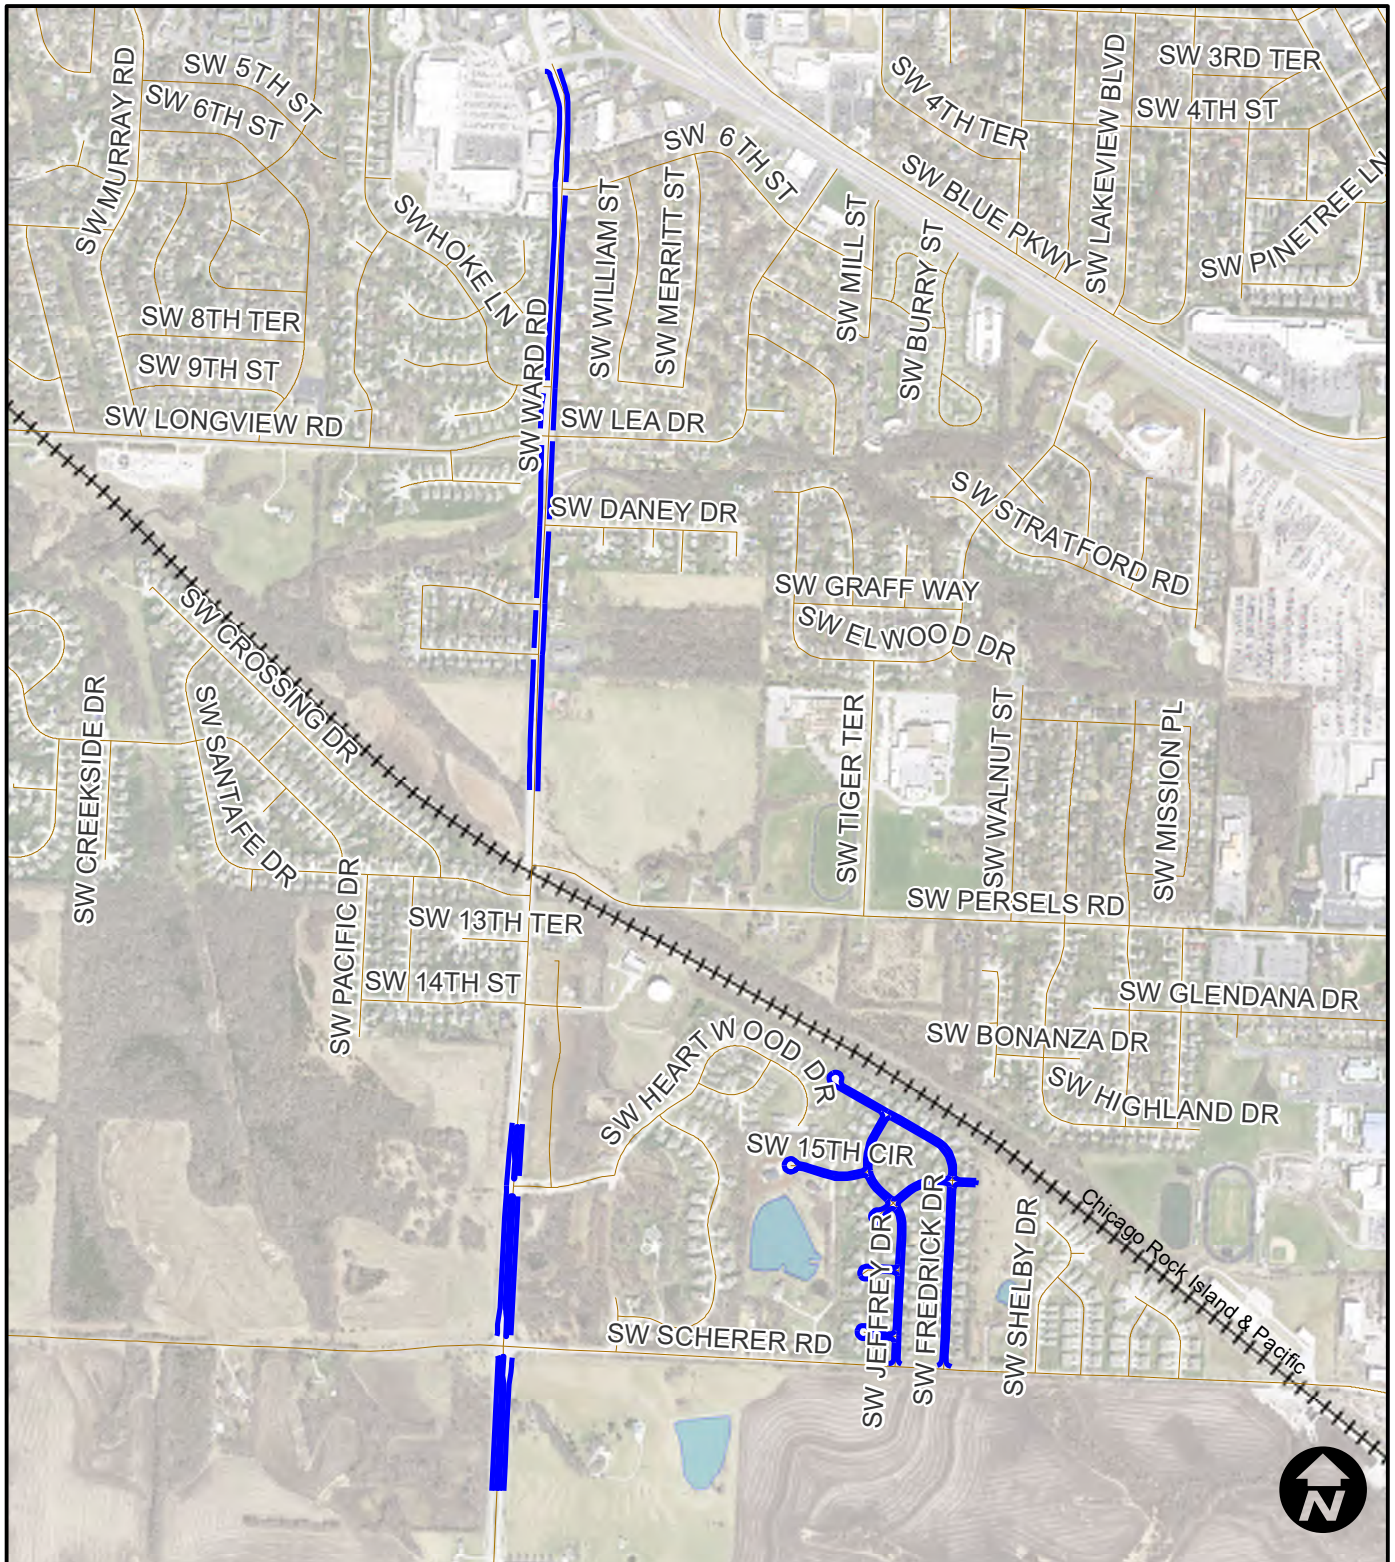

City of Lee's Summit Surface Seal FY25 - Project No. 792-SS

FY25 Surface Seal Overview

Legend

— MicroSurface

City of Lee's Summit Surface Seal FY25- Project No. 792-SS

Area 1
Oaks Ridge

Legend

— MicroSurface

City of Lee's Summit Surface Seal FY25- Project No. 792-SS

Area 2
Lakewood Forest

Legend

— MicroSurface

City of Lee's Summit Surface Seal FY245- Project No. 792-SS

Area 3
Station

Legend
— MicroSurface

City of Lee's Summit Surface Seal FY25- Project No. 792-SS

Area 4
Deer Brook

Legend

— MicroSurface

City of Lee's Summit Surface Seal FY25- Project No. 792-SS

Area 5
Winterset Forest

Legend

— MicroSurface

City of Lee's Summit Surface Seal FY25- Project No. 792-SS

Area 6
Ward Rd. - Pine Meadows

Legend

— MicroSurface

City of Lee's Summit Surface Seal FY25- Project No. 792-SS

Area 7
Monarch View

Legend

— MicroSurface

City of Lee's Summit Surface Seal FY25- Project No. 792-SS