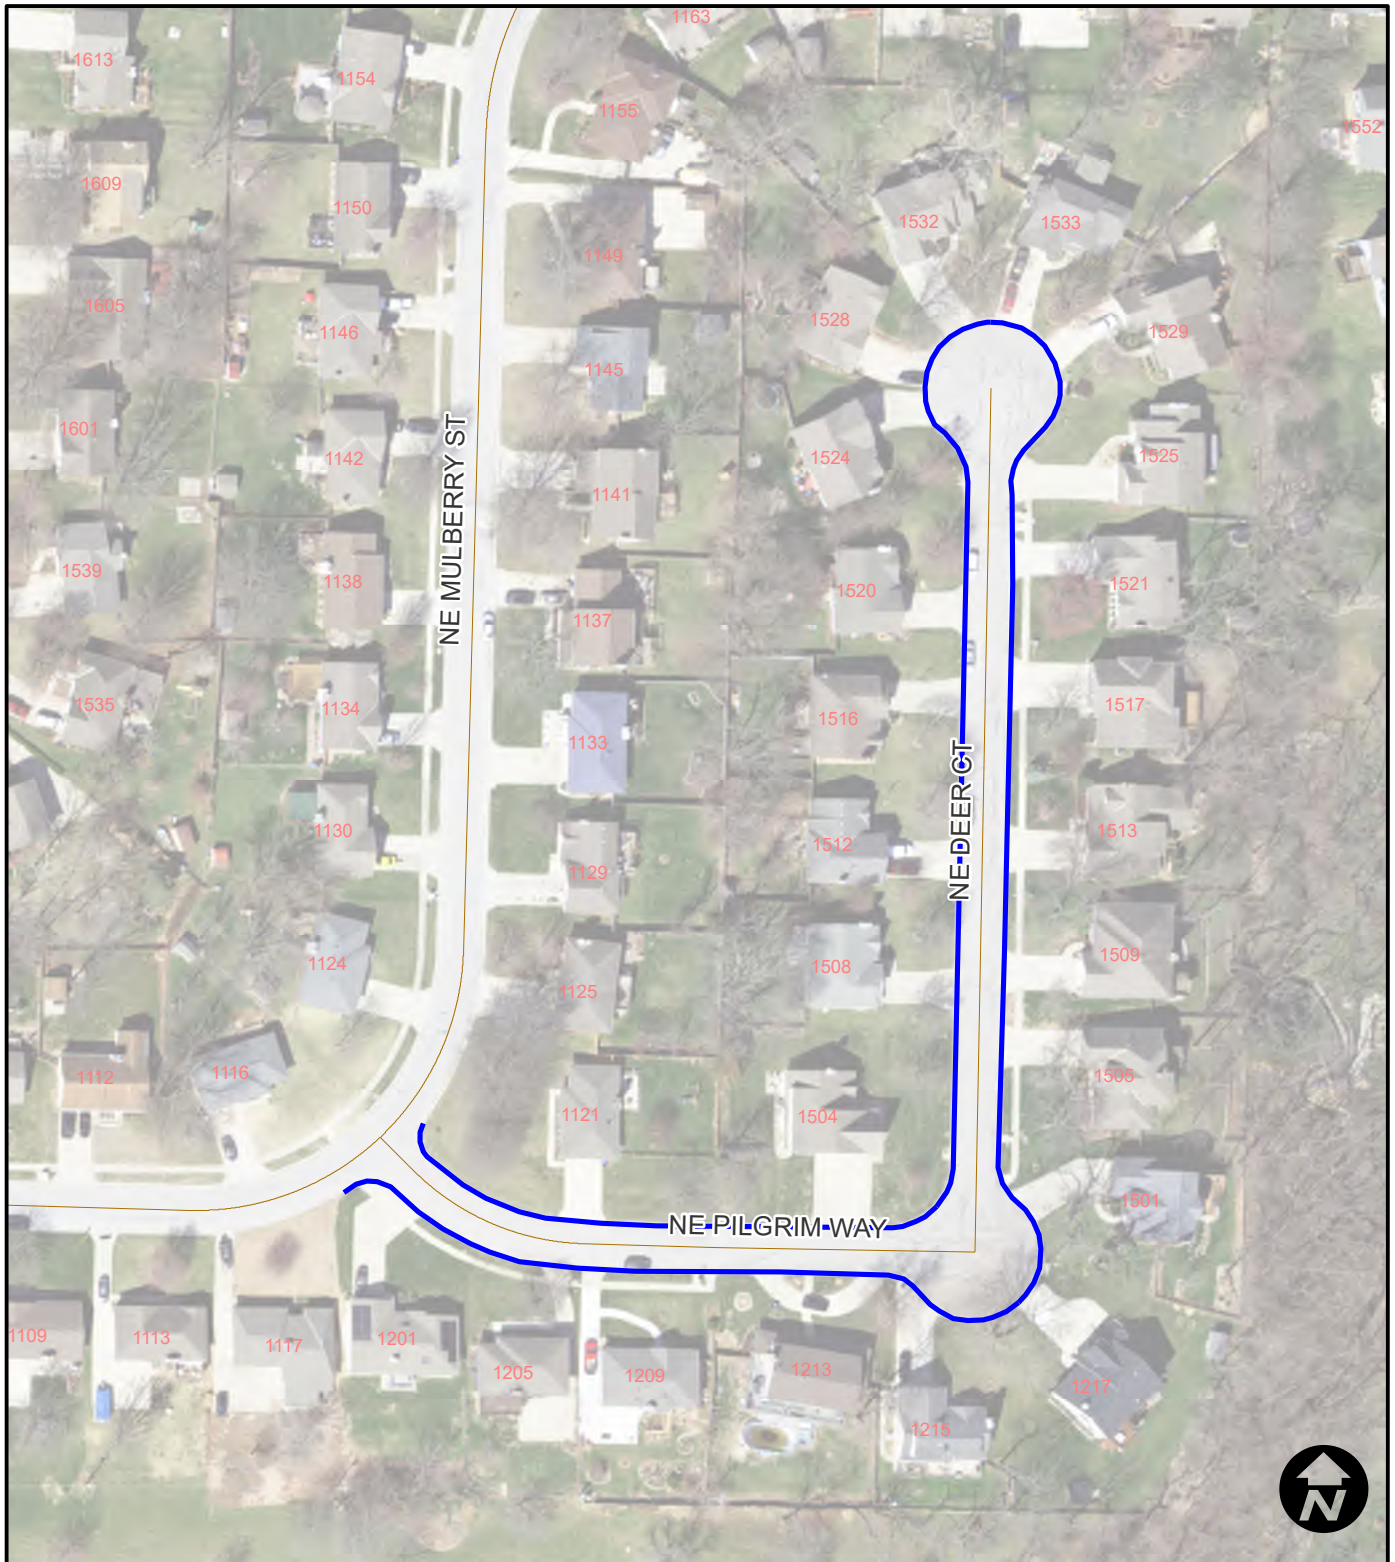

City of Lee's Summit Surface Seal FY25 - Project No. 792-SS

FY25 Surface Seal Overview

Legend

— MicroSurface

City of Lee's Summit Surface Seal FY25- Project No. 792-SS

Area 1
Oaks Ridge

Legend

— MicroSurface

City of Lee's Summit Surface Seal FY25- Project No. 792-SS

Area 2
Lakewood Forest

Legend

— MicroSurface

City of Lee's Summit Surface Seal FY245- Project No. 792-SS

Area 3
Station

Legend
— MicroSurface

City of Lee's Summit Surface Seal FY25- Project No. 792-SS

Area 4
Deer Brook

Legend

— MicroSurface

City of Lee's Summit Surface Seal FY25- Project No. 792-SS

Area 5
Winterset Forest

Legend

— MicroSurface

City of Lee's Summit Surface Seal FY25- Project No. 792-SS

Area 6
Ward Rd. - Pine Meadows

Legend

— MicroSurface

City of Lee's Summit Surface Seal FY25- Project No. 792-SS

Area 7
Monarch View

Legend

— MicroSurface

City of Lee's Summit Surface Seal FY25- Project No. 792-SS