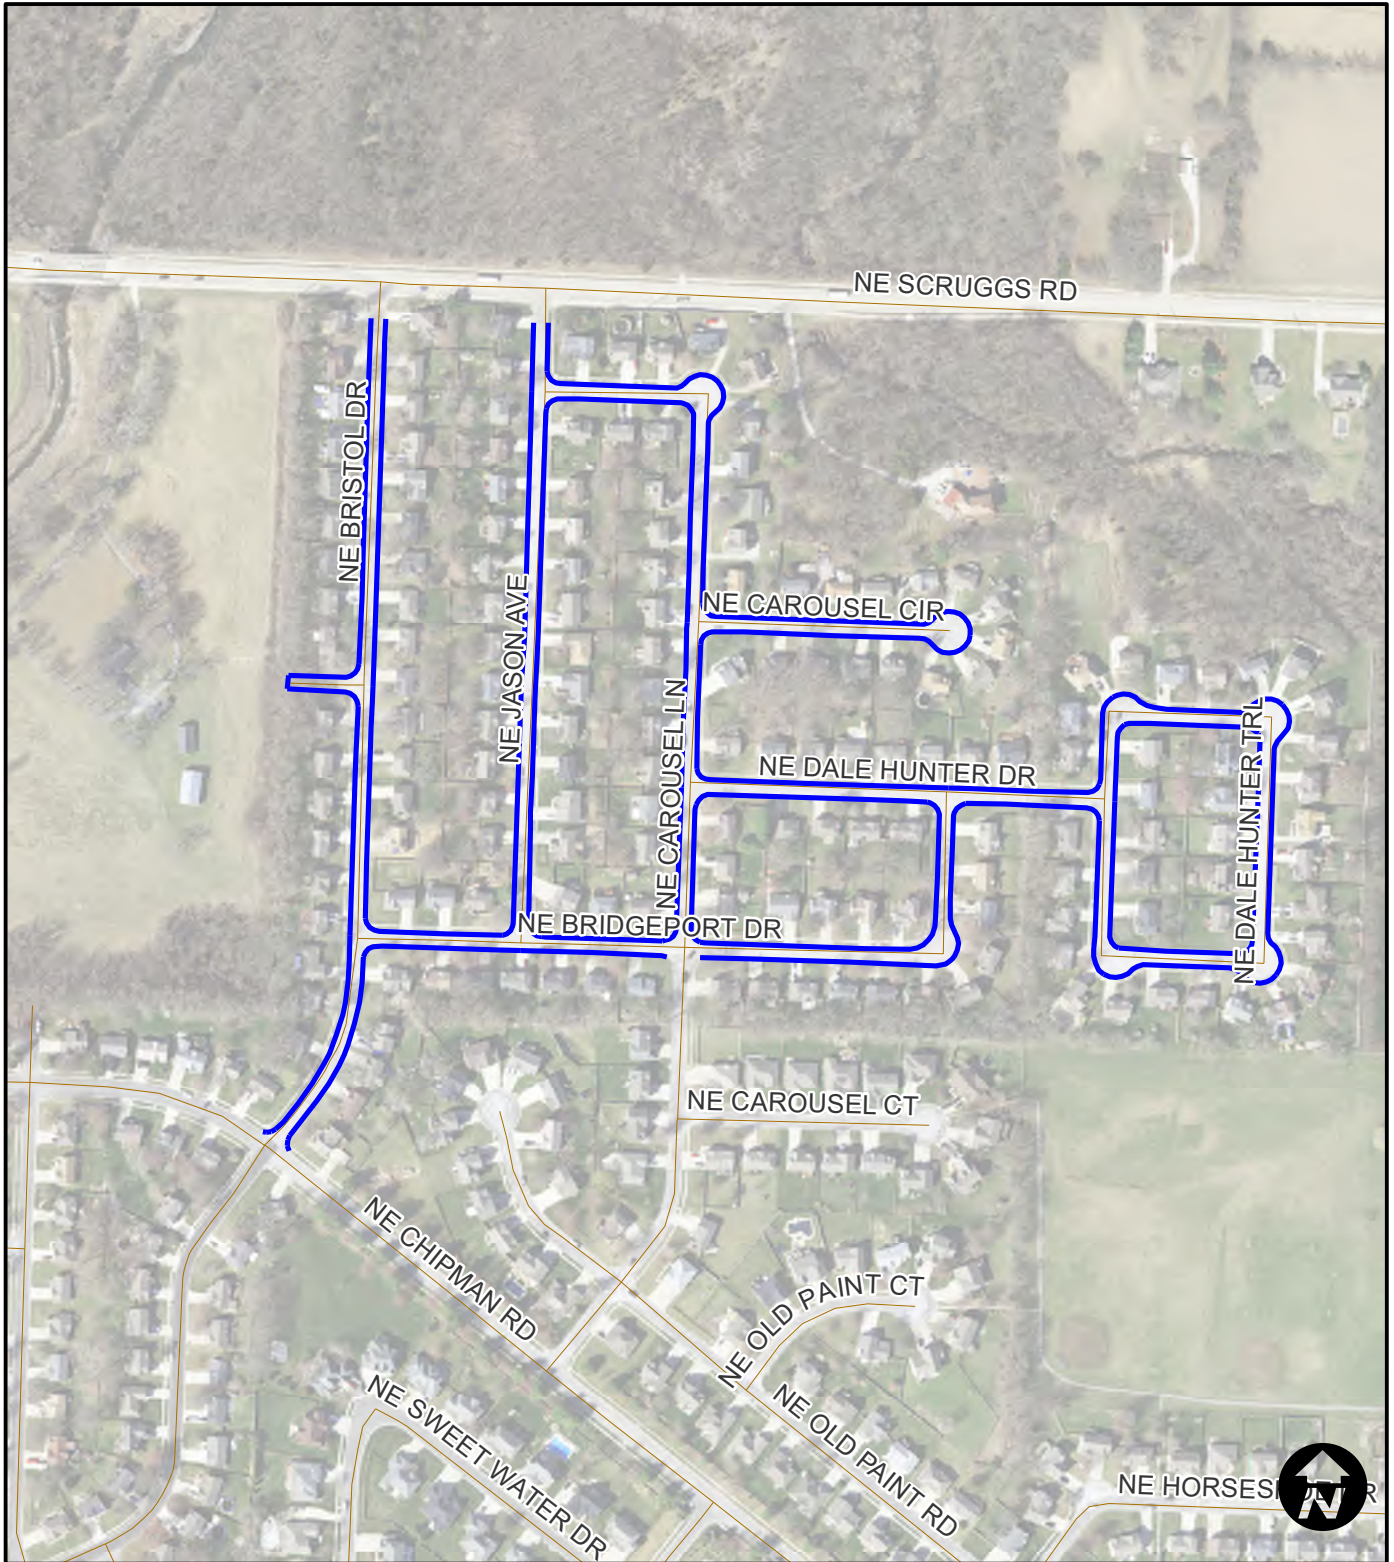

City of Lee's Summit Surface Seal FY25- Project No. 792-SS

Area 2
Lakewood Forest

Legend

— MicroSurface

City of Lee's Summit Surface Seal FY245- Project No. 792-SS

Area 3
Station

Legend
— MicroSurface

City of Lee's Summit Surface Seal FY25- Project No. 792-SS

Area 4
Deer Brook

Legend

— MicroSurface

City of Lee's Summit Surface Seal FY25- Project No. 792-SS

Area 5
Winterset Forest

Legend

— MicroSurface

City of Lee's Summit Surface Seal FY25- Project No. 792-SS

Area 10
Hamblen - Bailey

Legend

— MicroSurface

City of Lee's Summit Surface Seal FY25- Project No. 792-SS

Area 11
Blackwell

Legend

— MicroSurface

City of Lee's Summit Surface Seal FY25- Project No. 792-SS

Area 12
Knoll Brook

Legend

— MicroSurface

City of Lee's Summit Surface Seal FY25- Project No. 792-SS

Area 13
Bridgeport

Legend

— MicroSurface