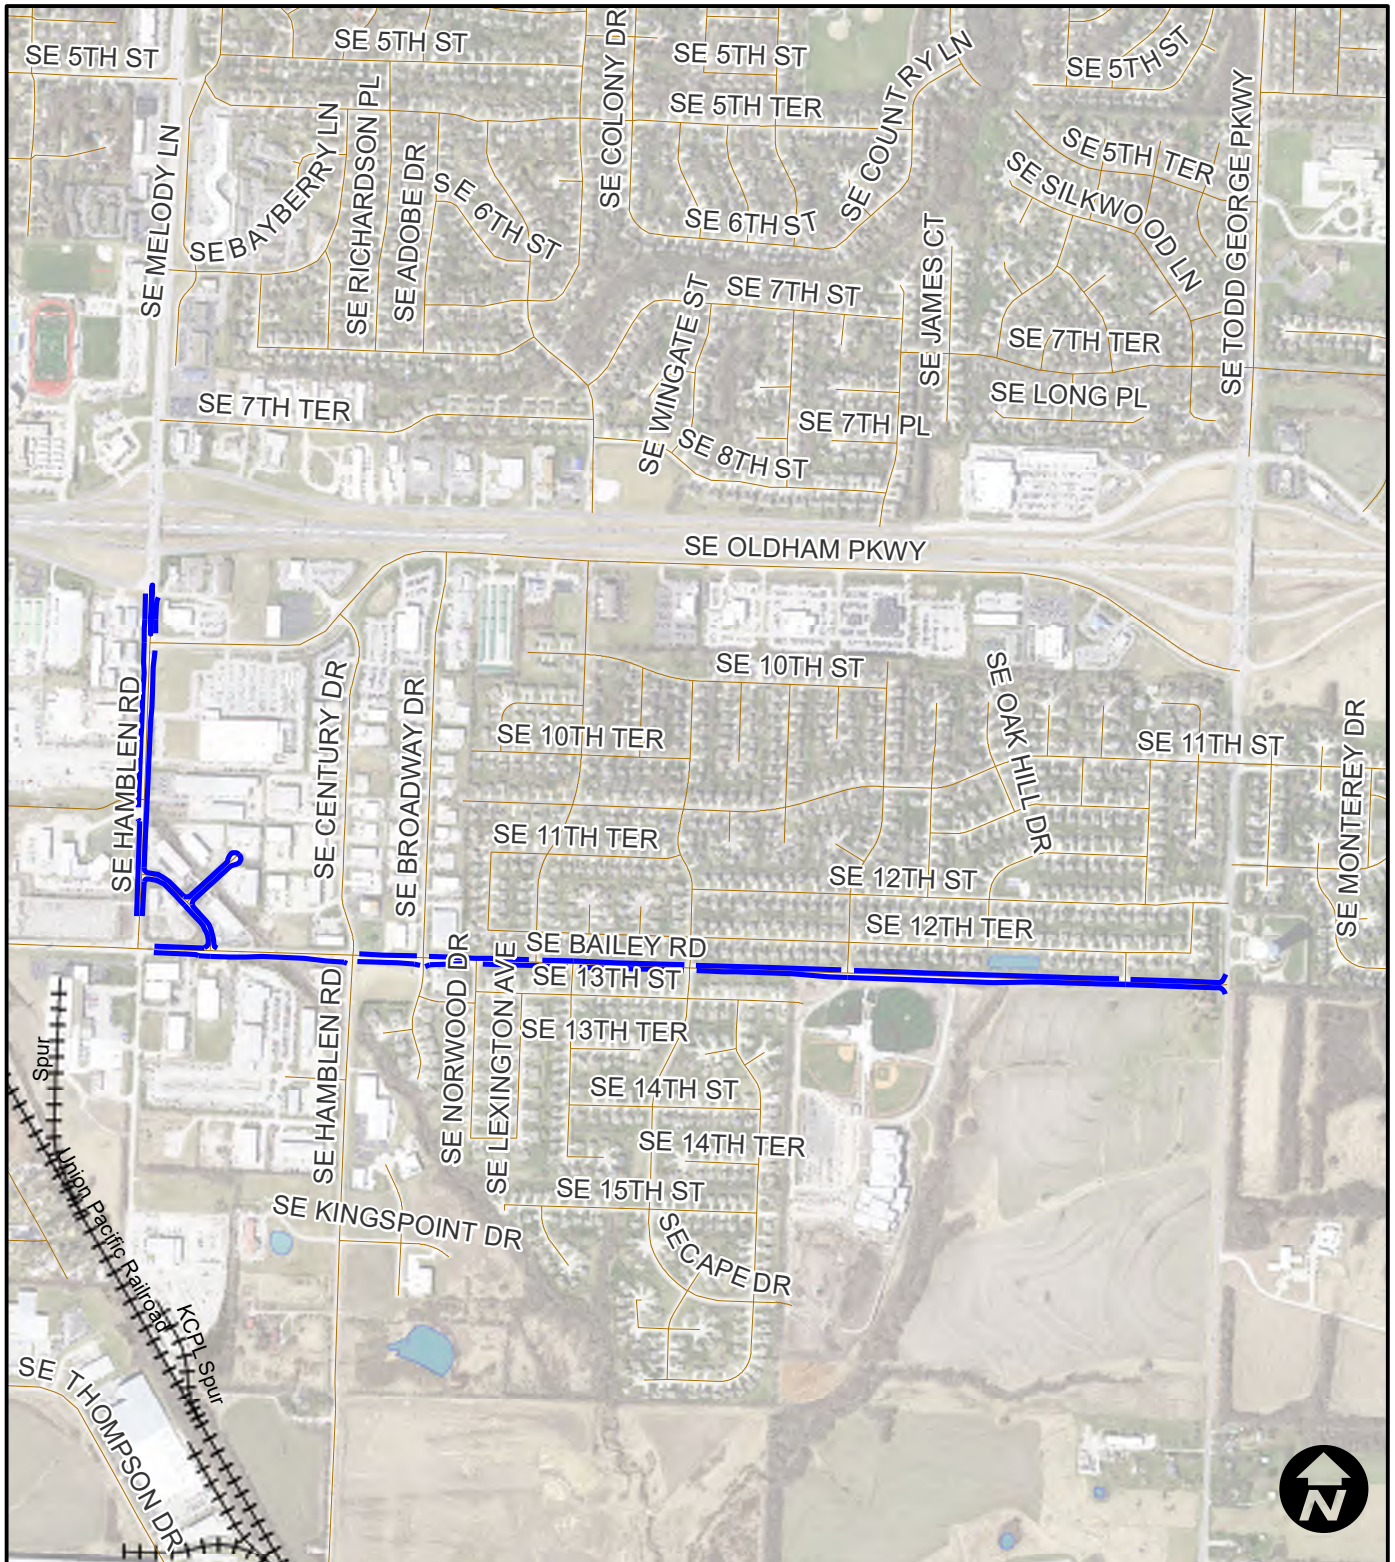

Area 6
Ward Rd. - Pine Meadows

Legend

— MicroSurface

City of Lee's Summit Surface Seal FY25- Project No. 792-SS

Area 7
Monarch View

Legend

— MicroSurface

City of Lee's Summit Surface Seal FY25- Project No. 792-SS

Area 8
Pryor Meadows

Legend

— MicroSurface

City of Lee's Summit Surface Seal FY25- Project No. 792-SS

Area 9
Doc Henry

Legend

— MicroSurface

City of Lee's Summit Surface Seal FY25- Project No. 792-SS

Area 10
Hamblen - Bailey

Legend

— MicroSurface

City of Lee's Summit Surface Seal FY25- Project No. 792-SS

Area 11
Blackwell

Legend

— MicroSurface

City of Lee's Summit Surface Seal FY25- Project No. 792-SS

Area 12
Knoll Brook

Legend

— MicroSurface

City of Lee's Summit Surface Seal FY25- Project No. 792-SS

Area 13
Bridgeport

Legend

— MicroSurface