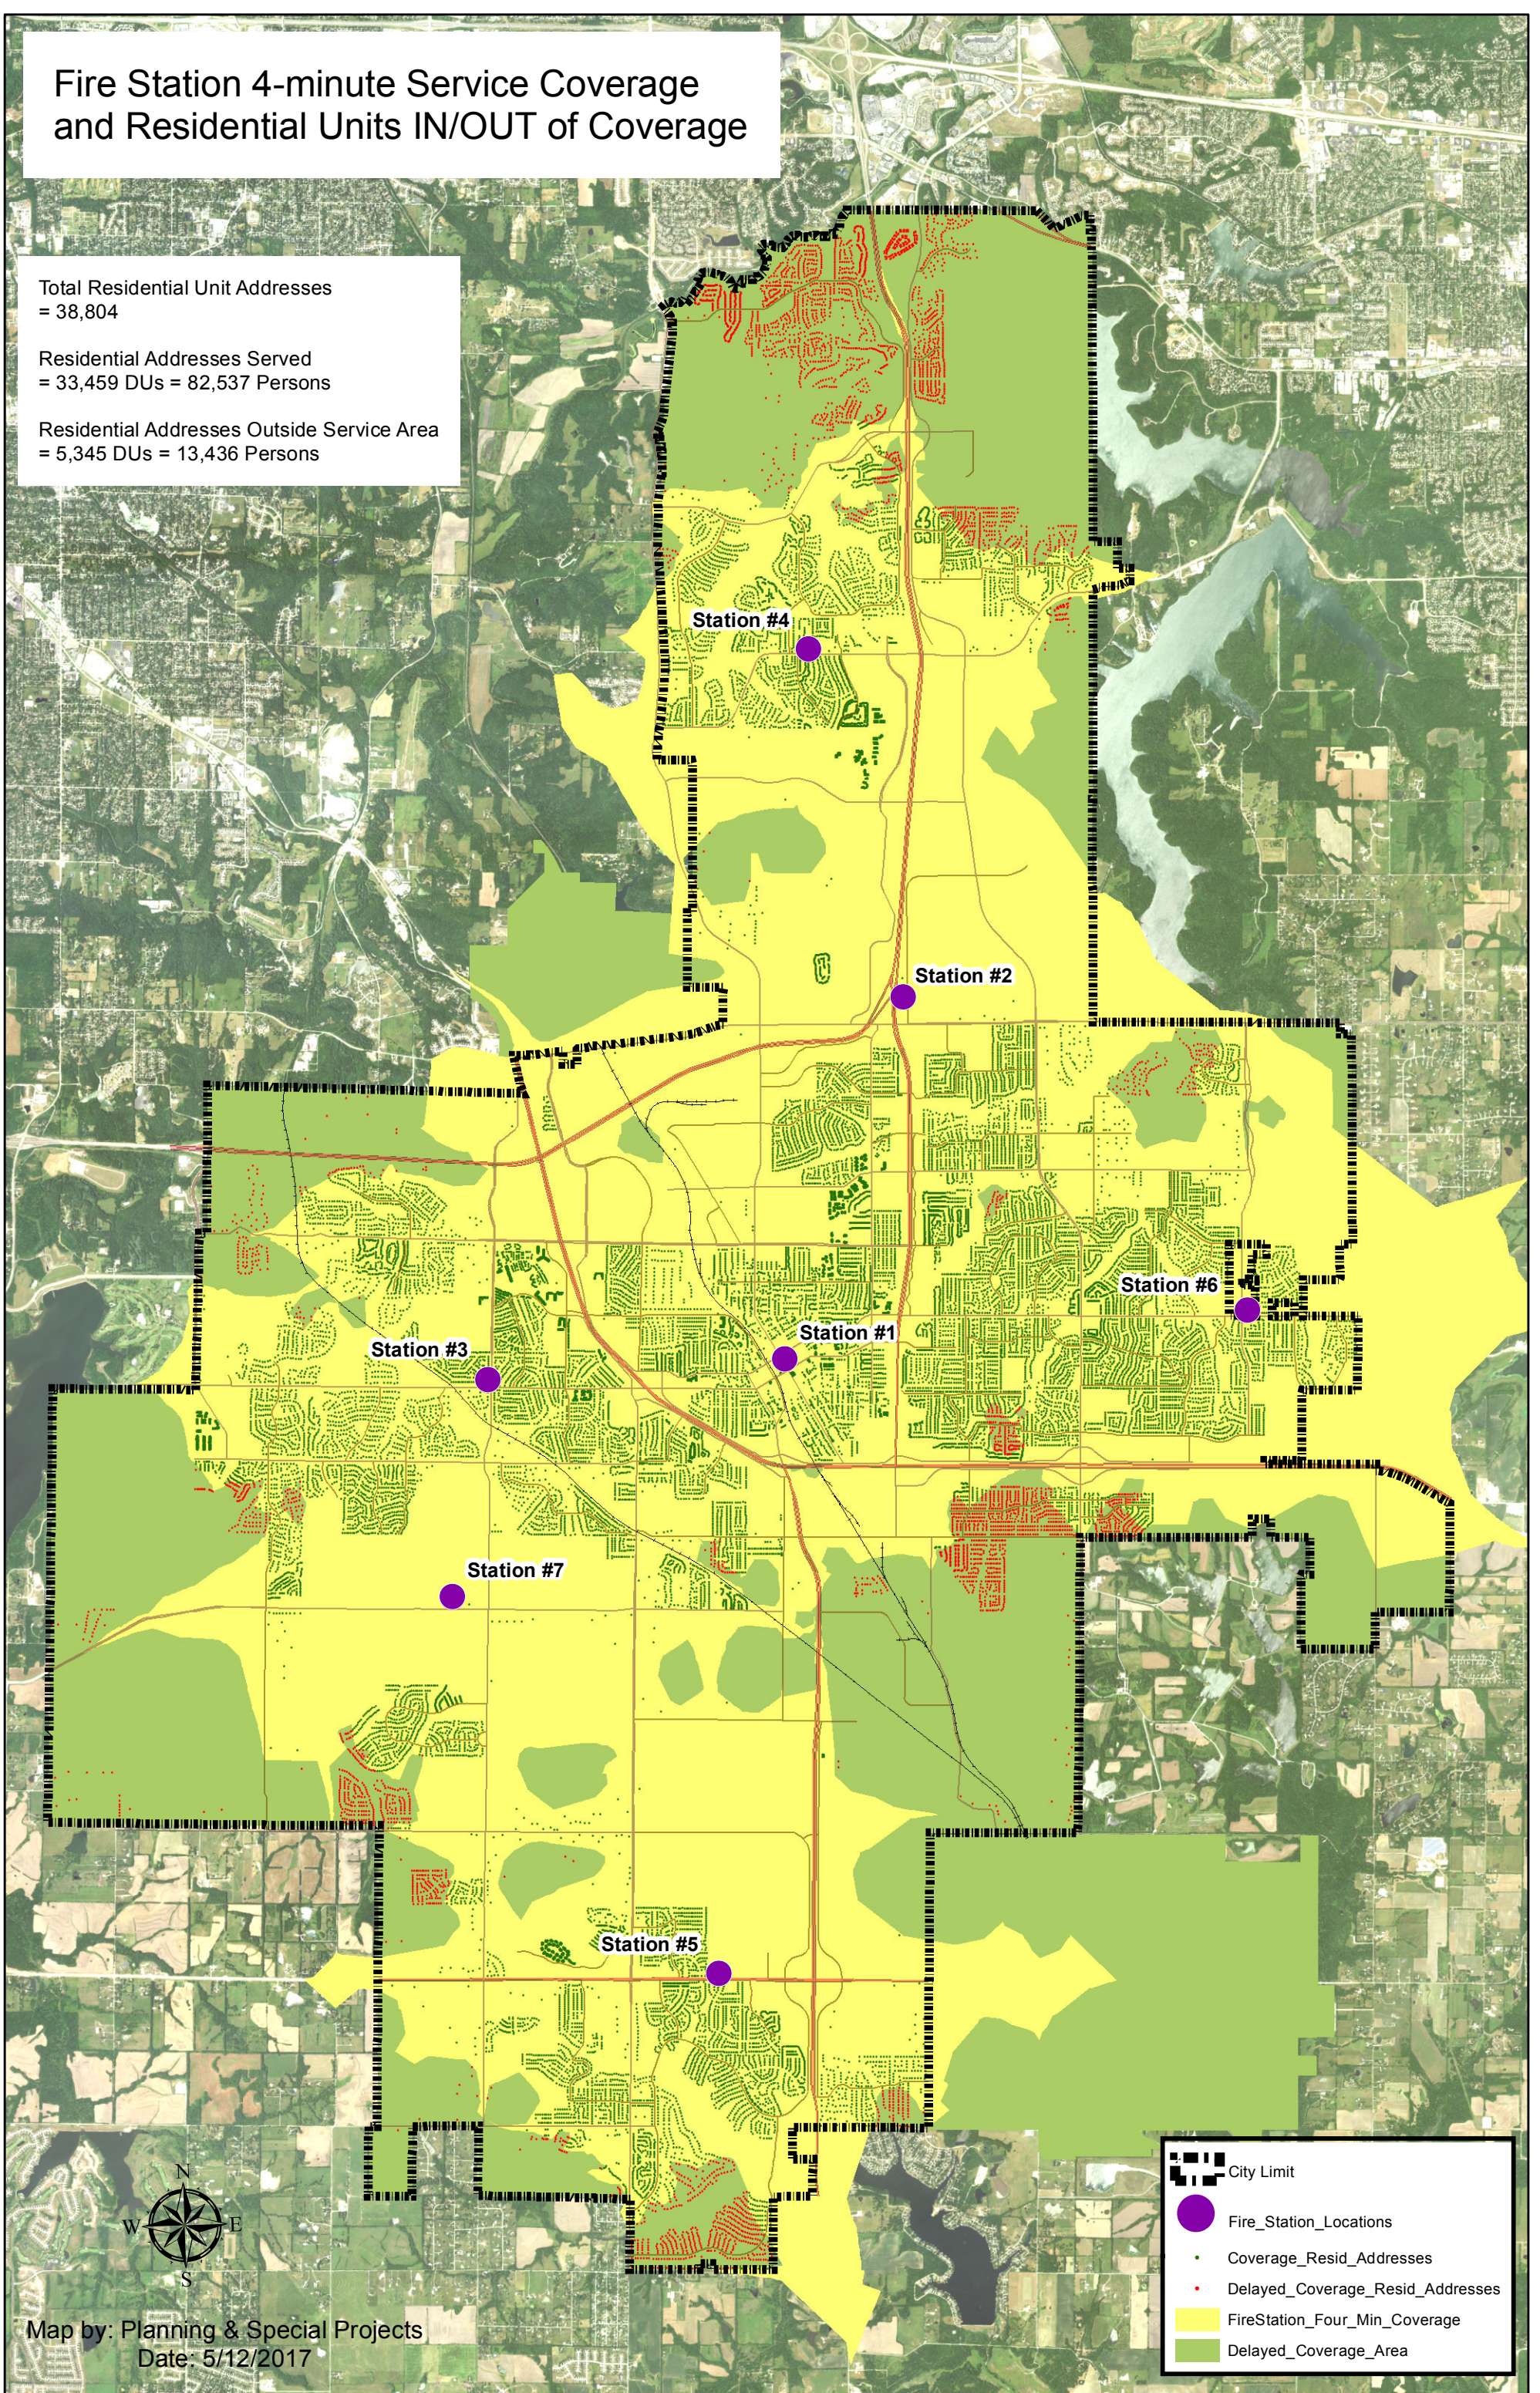

# Fire Station 4-minute Service Coverage and Residential Units IN/OUT of Coverage

Total Residential Unit Addresses  
= 38,804

Residential Addresses Served  
= 33,459 DUs = 82,537 Persons

Residential Addresses Outside Service Area  
= 5,345 DUs = 13,436 Persons

Station #3

Station #4

Station #2

Station #1

Station #6

Station #7

Station #5

- City Limit
- Fire\_Station\_Locations
- Coverage\_Resid\_Addresses
- Delayed\_Coverage\_Resid\_Addresses
- FireStation\_Four\_Min\_Coverage
- Delayed\_Coverage\_Area