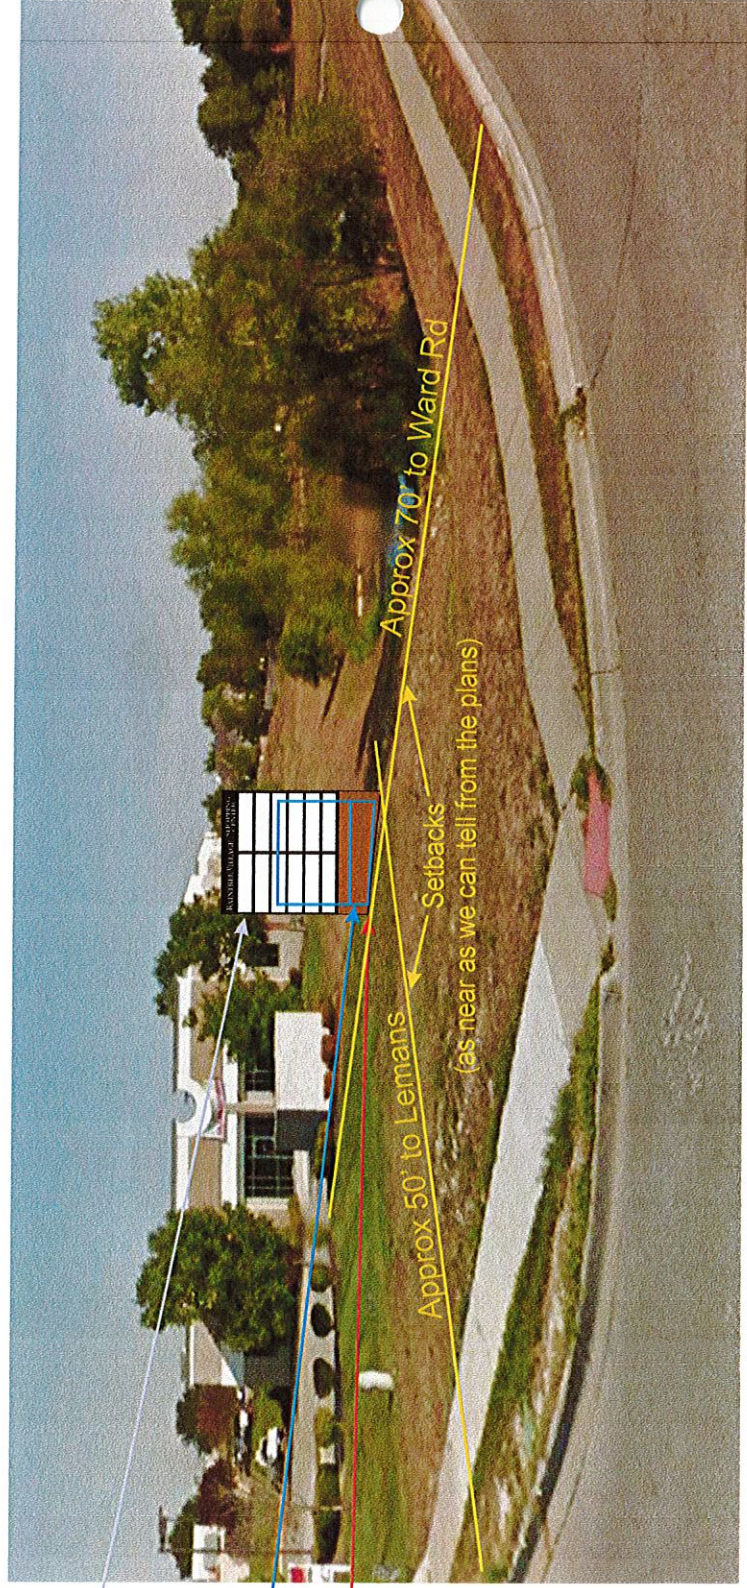

Raintree Village

816-229-7728 www.royalsignskc.com

(all designs and concepts that have been originally created by Royal Signs & Graphics are the sole property of Royal Signs & Graphics, Inc)
Please check all spelling. Royal Signs will not be responsible for spelling errors once layout is approved.
Bids are good for 2 weeks

Monument sign at Ward Rd and Lemans

Cabinet size: 12'H x 15'W / Base 48"H x 15'W

Sign size: 180 sq ft

Overall size including base (from highest ground point): 240 sq ft

Requested size:
12'H x 15'W sign area
sitting on 48"H base
Overall height 16'

Standard size allowed

Requesting also to have
overall height measured from
highest area of ground at
sign location

Raintree Village

816-229-7728 www.royalsignskc.com

(all designs and concepts that have been originally created by Royal Signs & Graphics are the sole property of Royal Signs & Graphics, Inc.)
Please check all spelling. Royal Signs will not be responsible for spelling errors once layout is approved.
Bids are good for 2 weeks

Landscape area around sign (shown as light brown) approx 45 sq ft