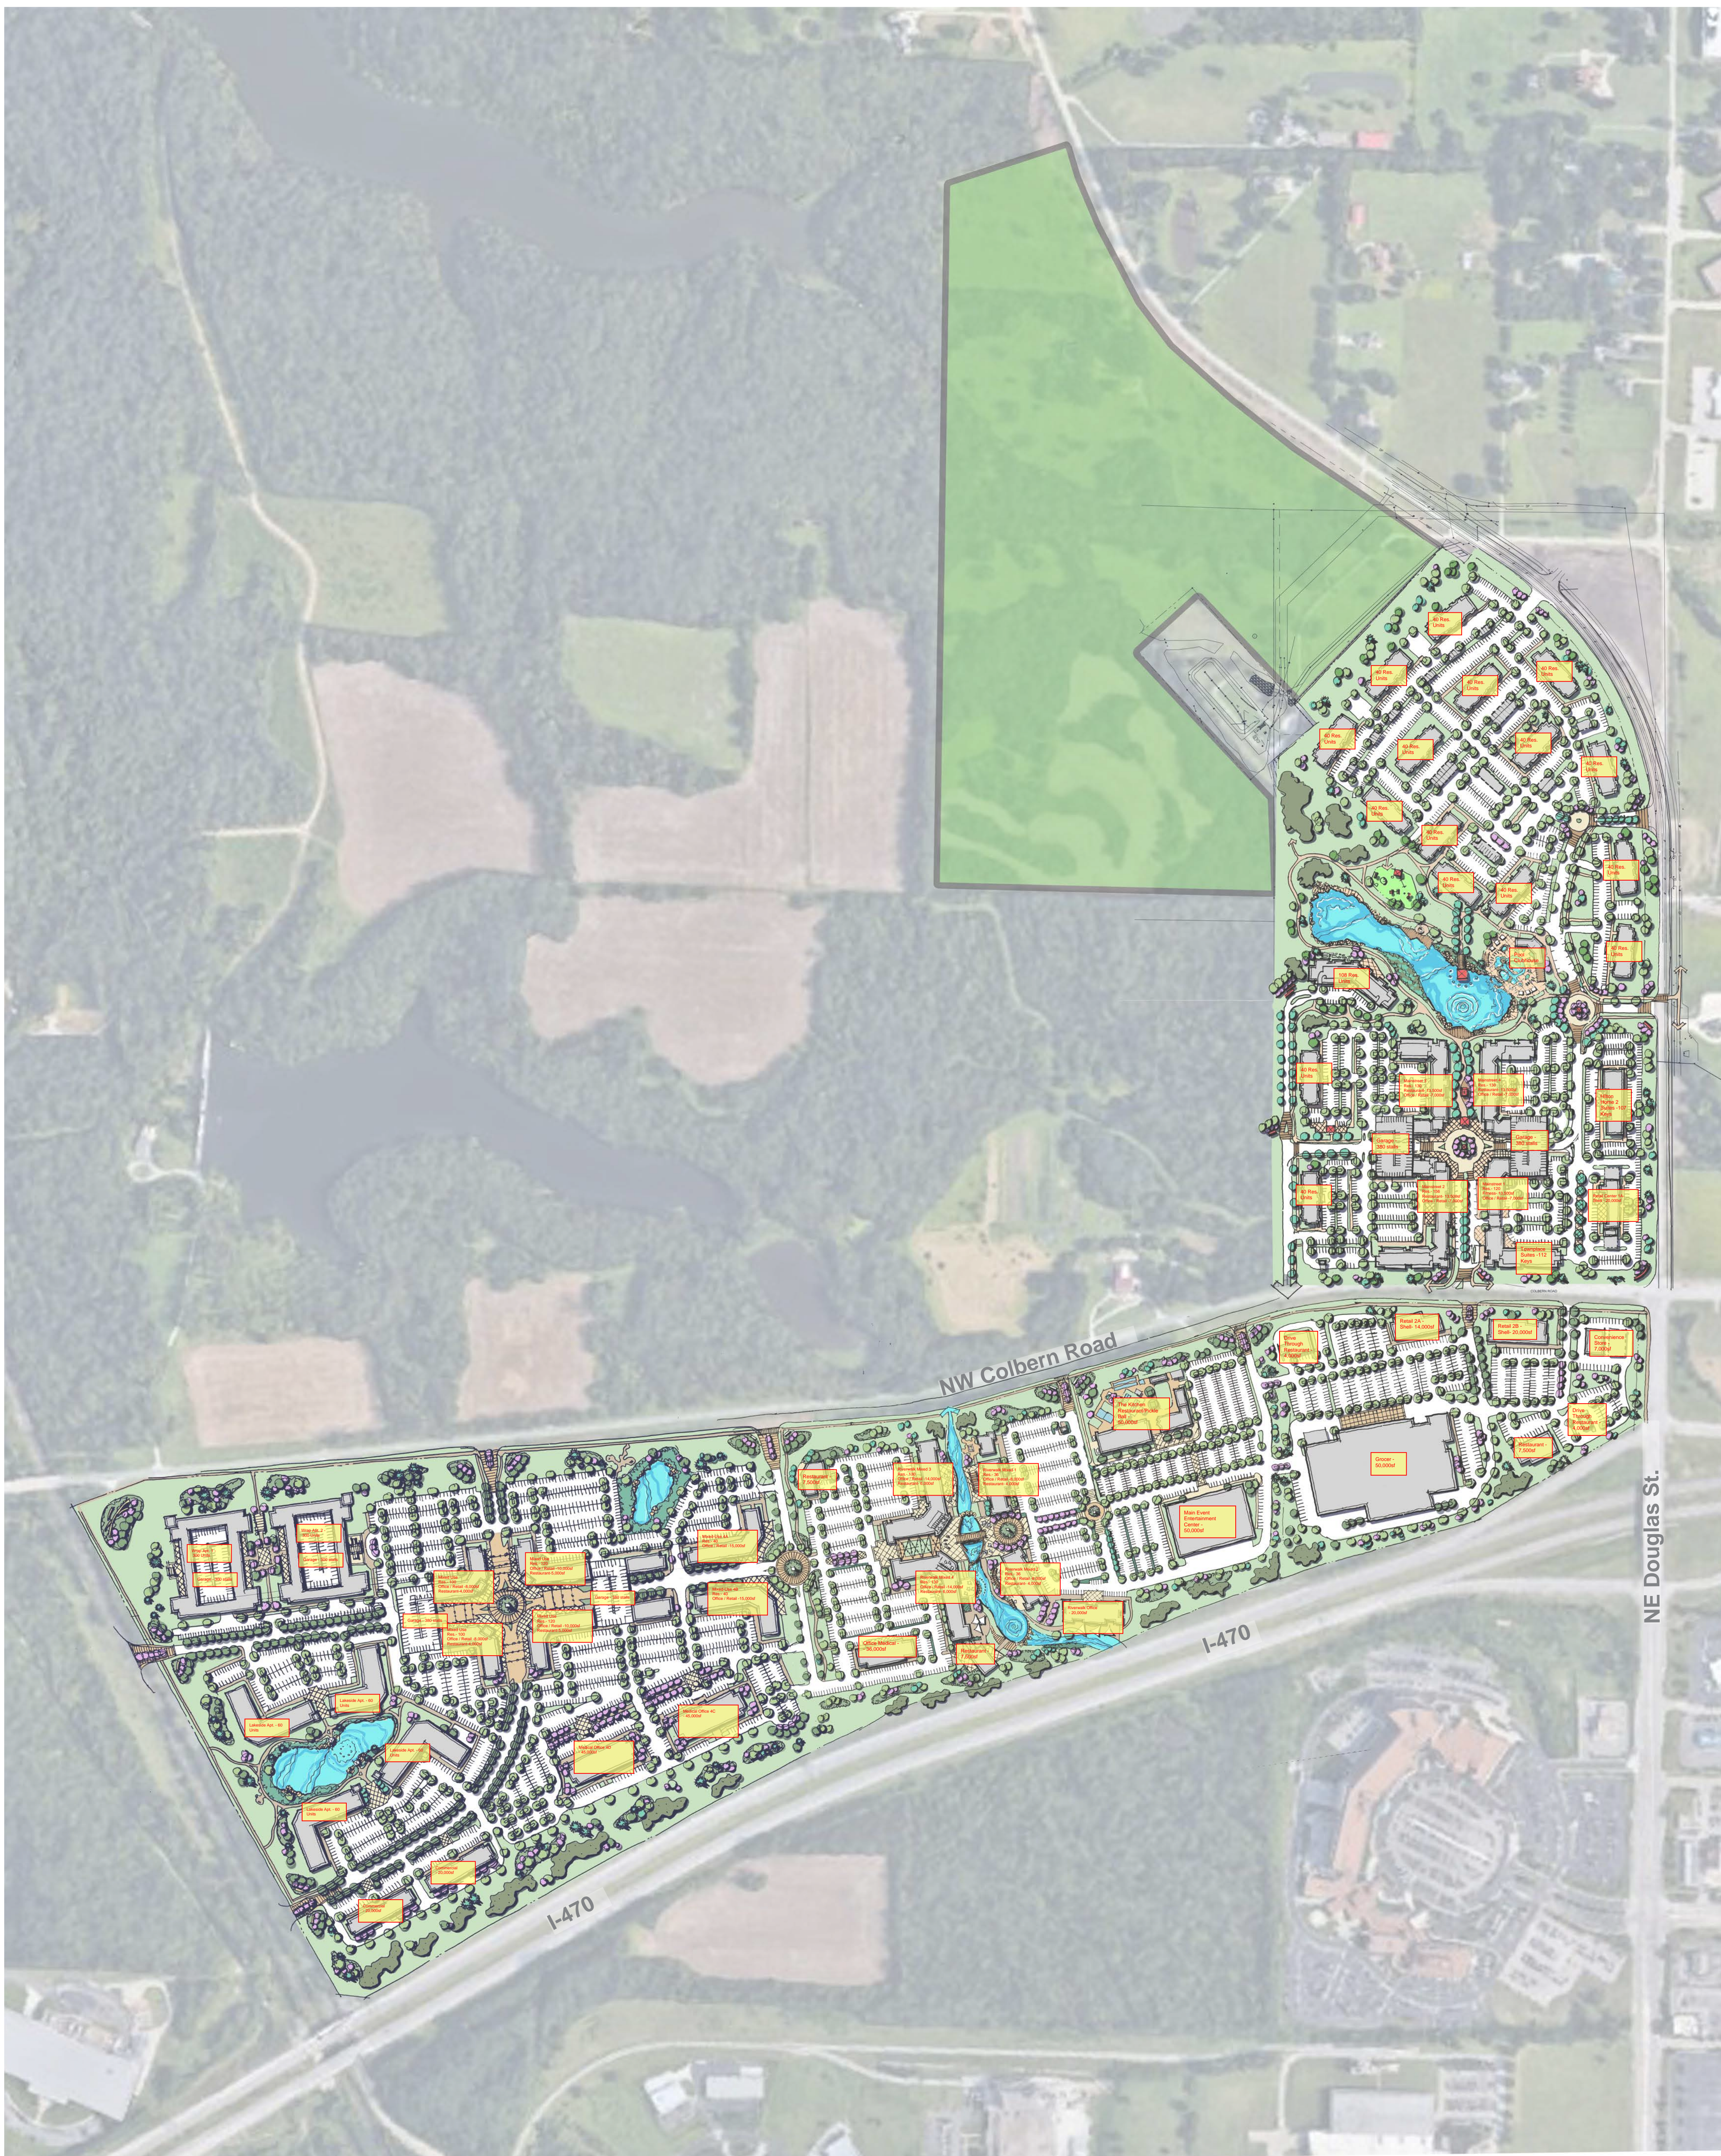

**Legend**

- 1. Discovery Park Redevelopment - Zone 1 (61.9 ac.)
- 2. Discovery Park Redevelopment - Zone 2 (19.8 ac.)
- 3. Discovery Park Redevelopment - Zone 3 (39.2 ac.)
- 4. Discovery Park Redevelopment - Zone 4 (76.9 ac.)
- 5. Future Development - Zone 5 (68.8 ac)

**DISCOVERY PARK - ZONE EXHIBIT**

Lee's Summit, MO

January 13th, 2022 / 021-04643

the **olsson** studio  
 1814 Main Street / Kansas City, MO 64108  
 O 816.842.8844 / [olsson.com](http://olsson.com)

# DISCOVERY PARK - OVERALL MASTER PLAN EXHIBIT

Lee's Summit, MO

January 13th, 2022 / 021-04643

the **olsson** studio  
1814 Main Street / Kansas City, MO 64108  
O 816.842.8844 / [olsson.com](http://olsson.com)