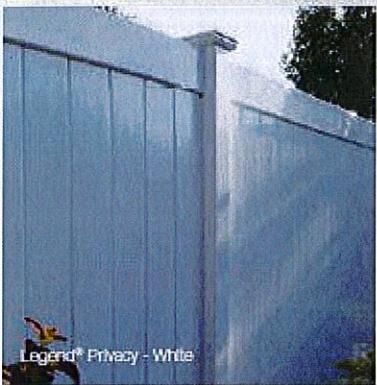

Legend® Decorative Privacy - White

Legend® Privacy - White

Impressions® Privacy - White

-2016-052-

RECEIVED
MAR 17 2016
Planning & Codes Admin

MASTER HALCO
A Tradition of Fencing Solutions