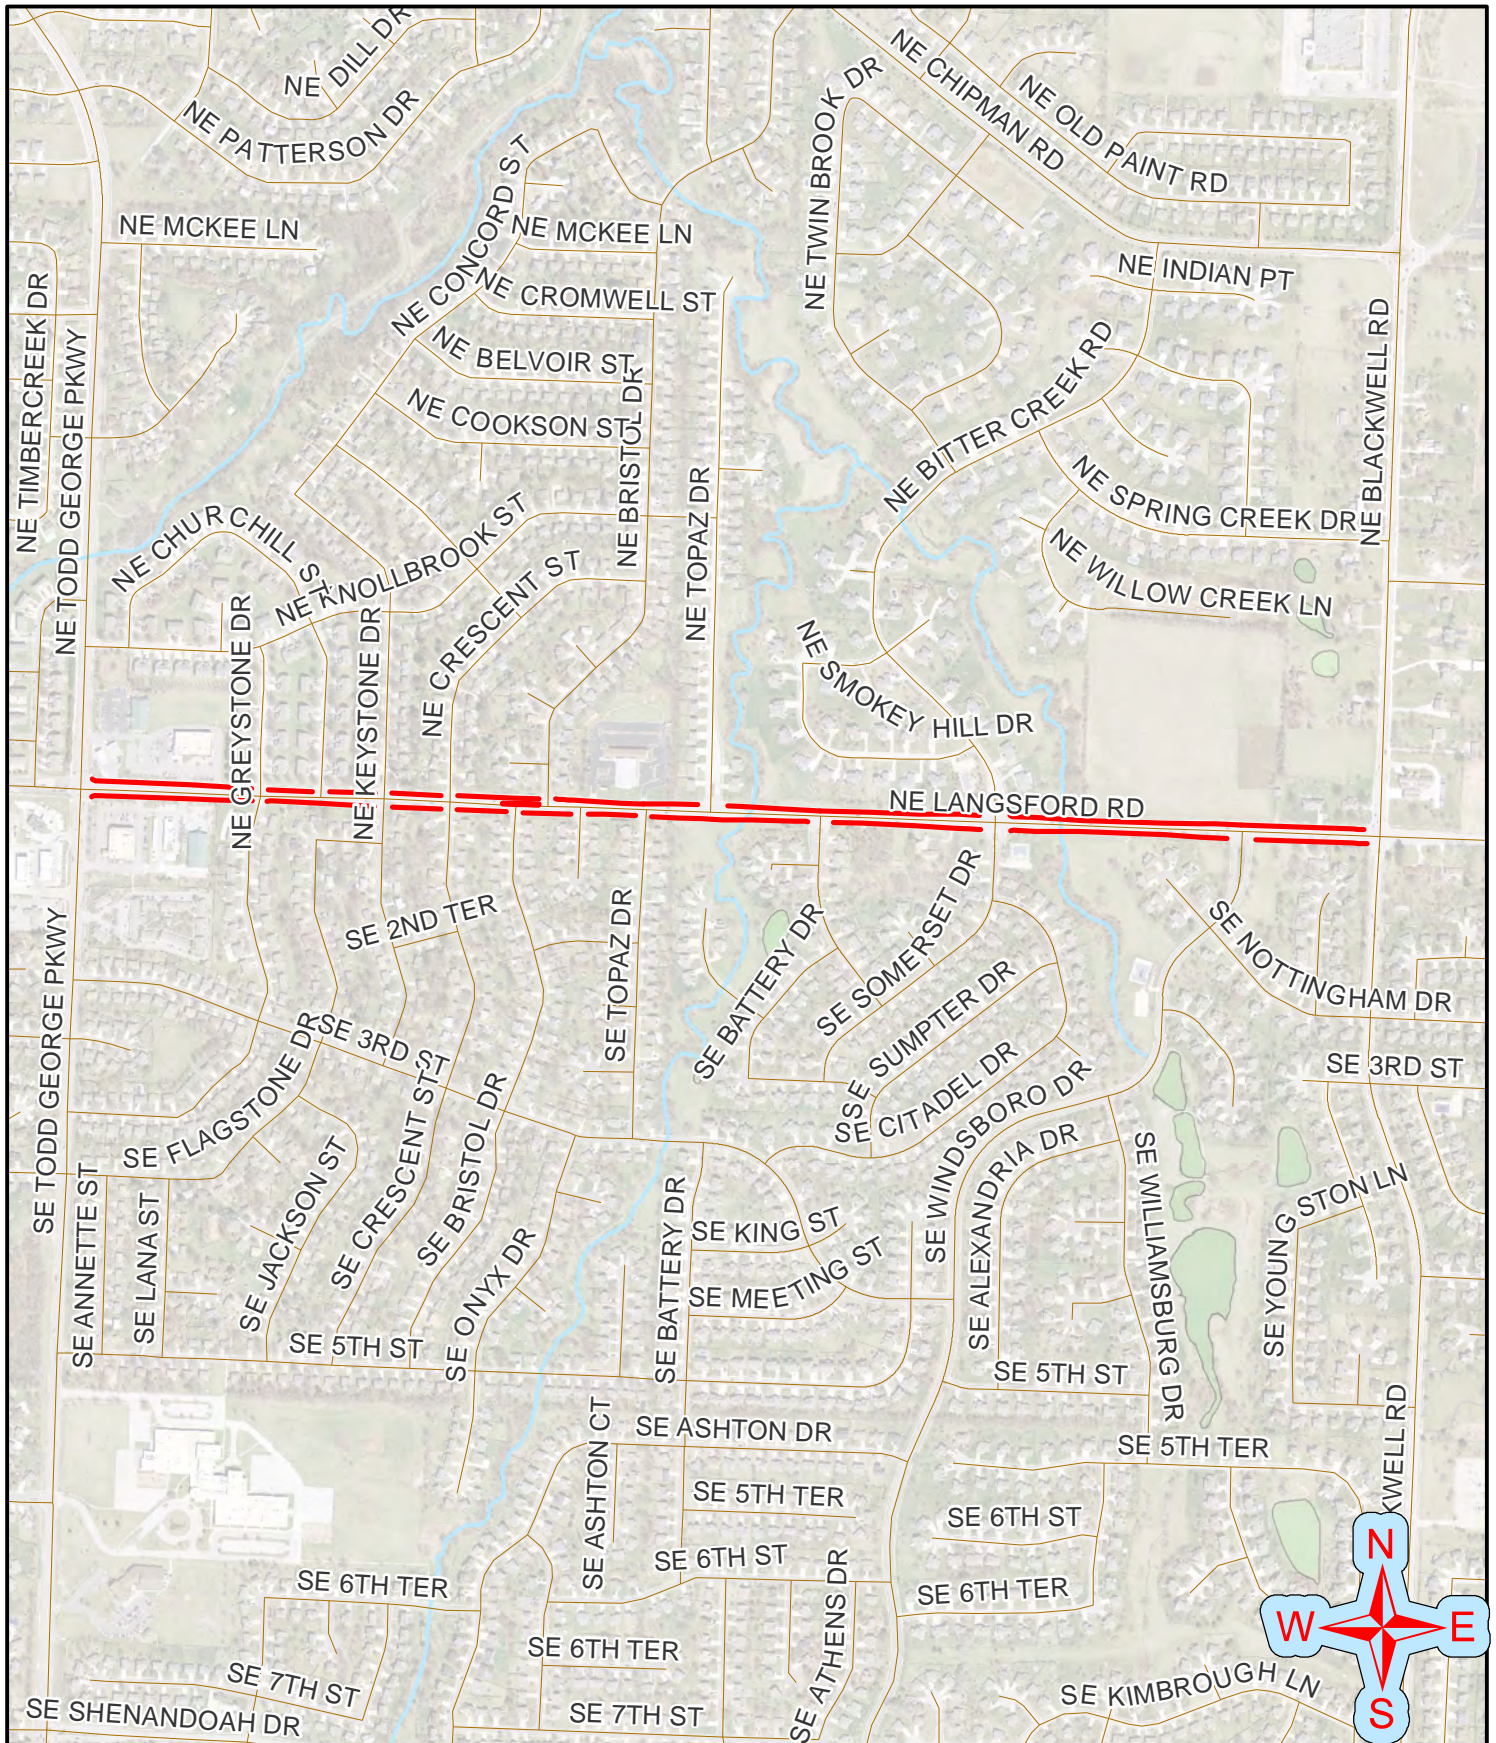

Lee's Summit FY2017 Surface Seal

4401-21C

Legend

— Slurry Seal

— MICRO Surface

Area 13