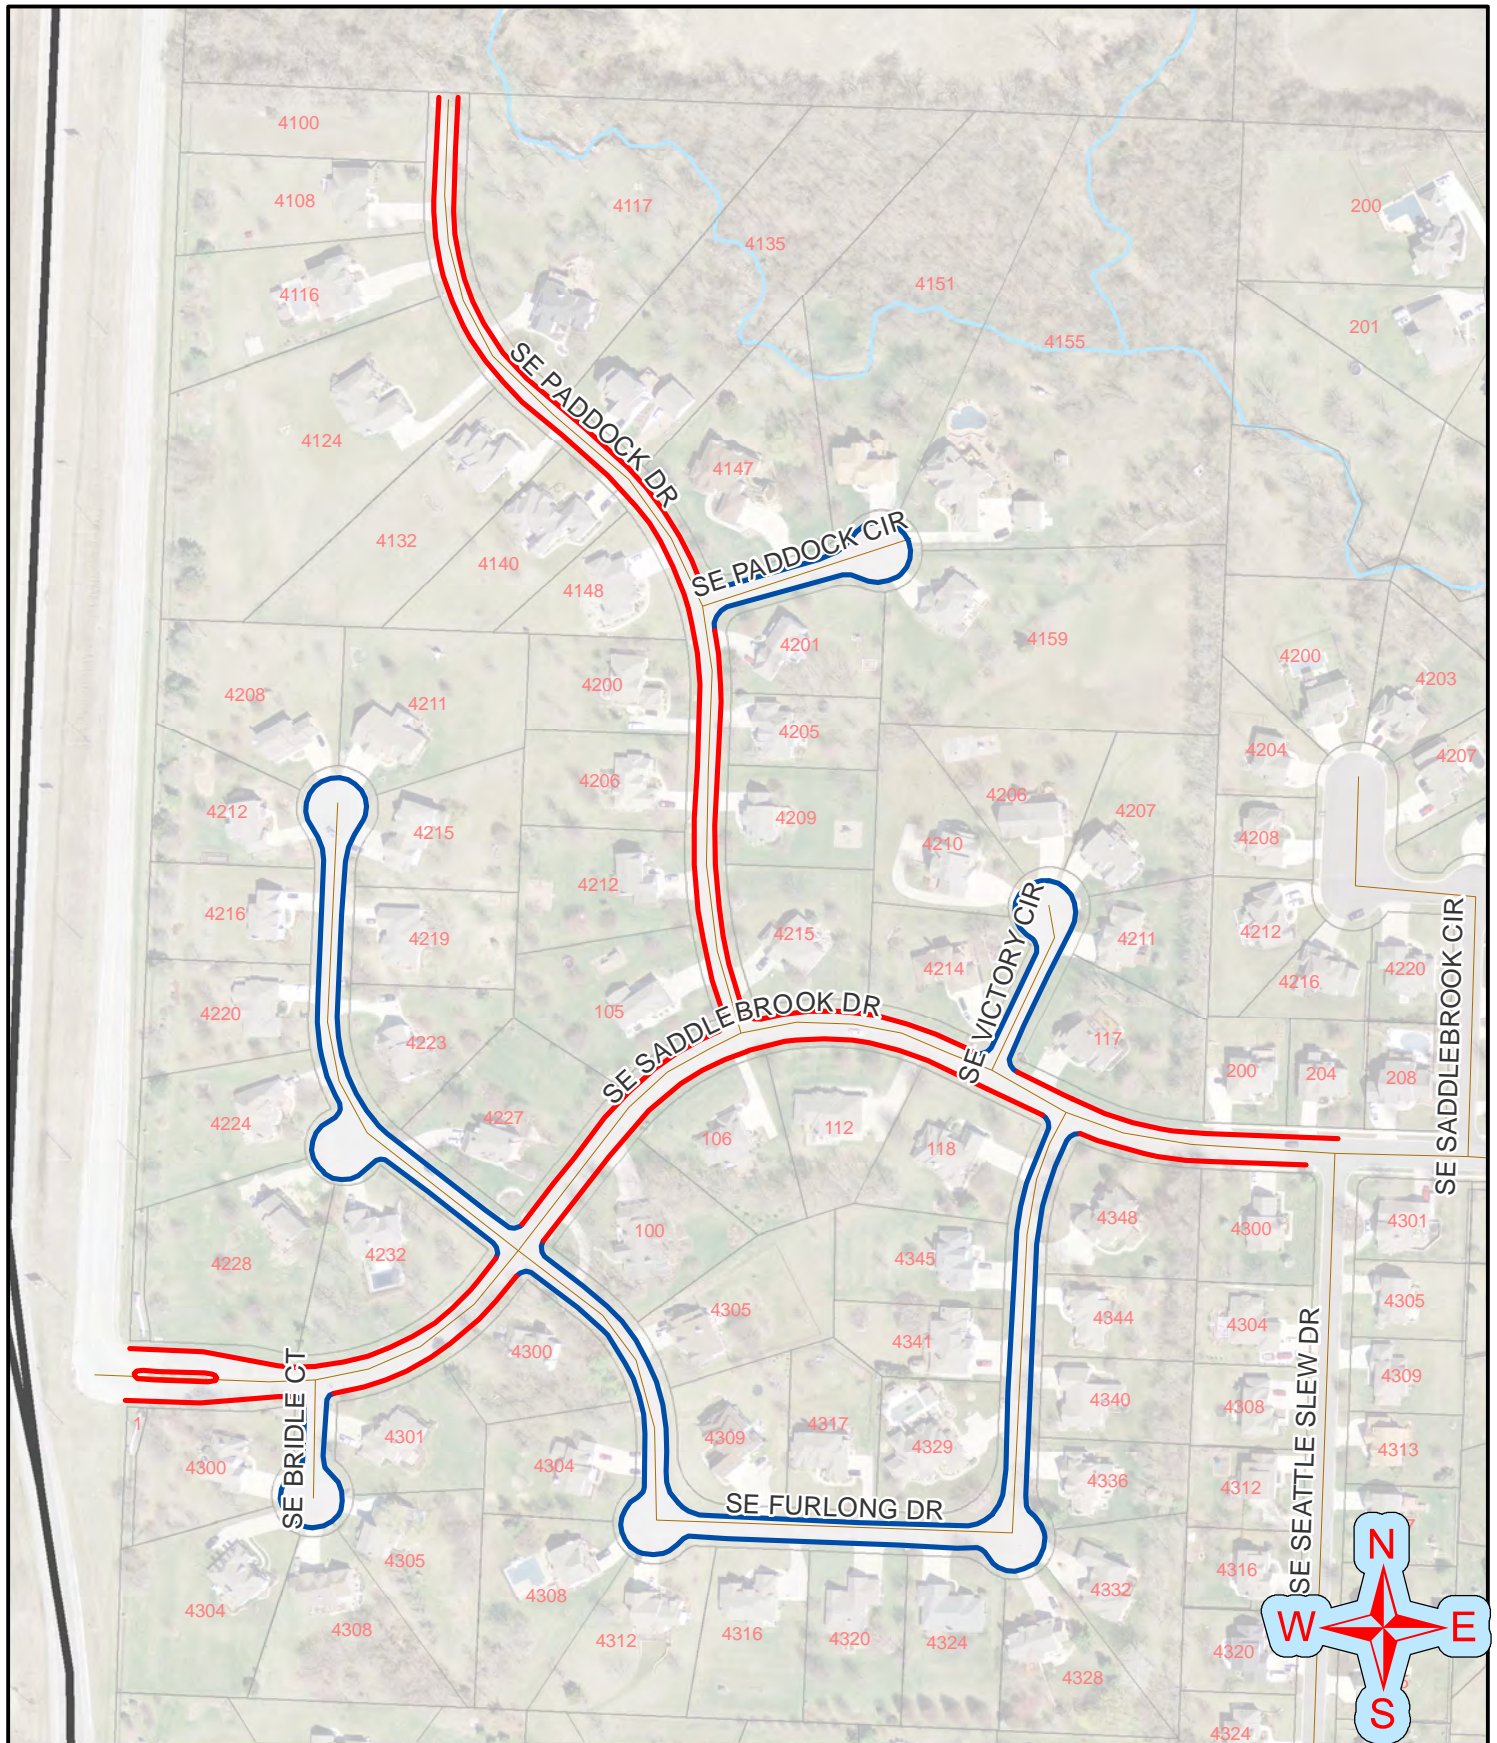

Lee's Summit FY2017 Surface Seal

4401-21C

Legend

— Slurry Seal

— MICRO Surface

Area 17