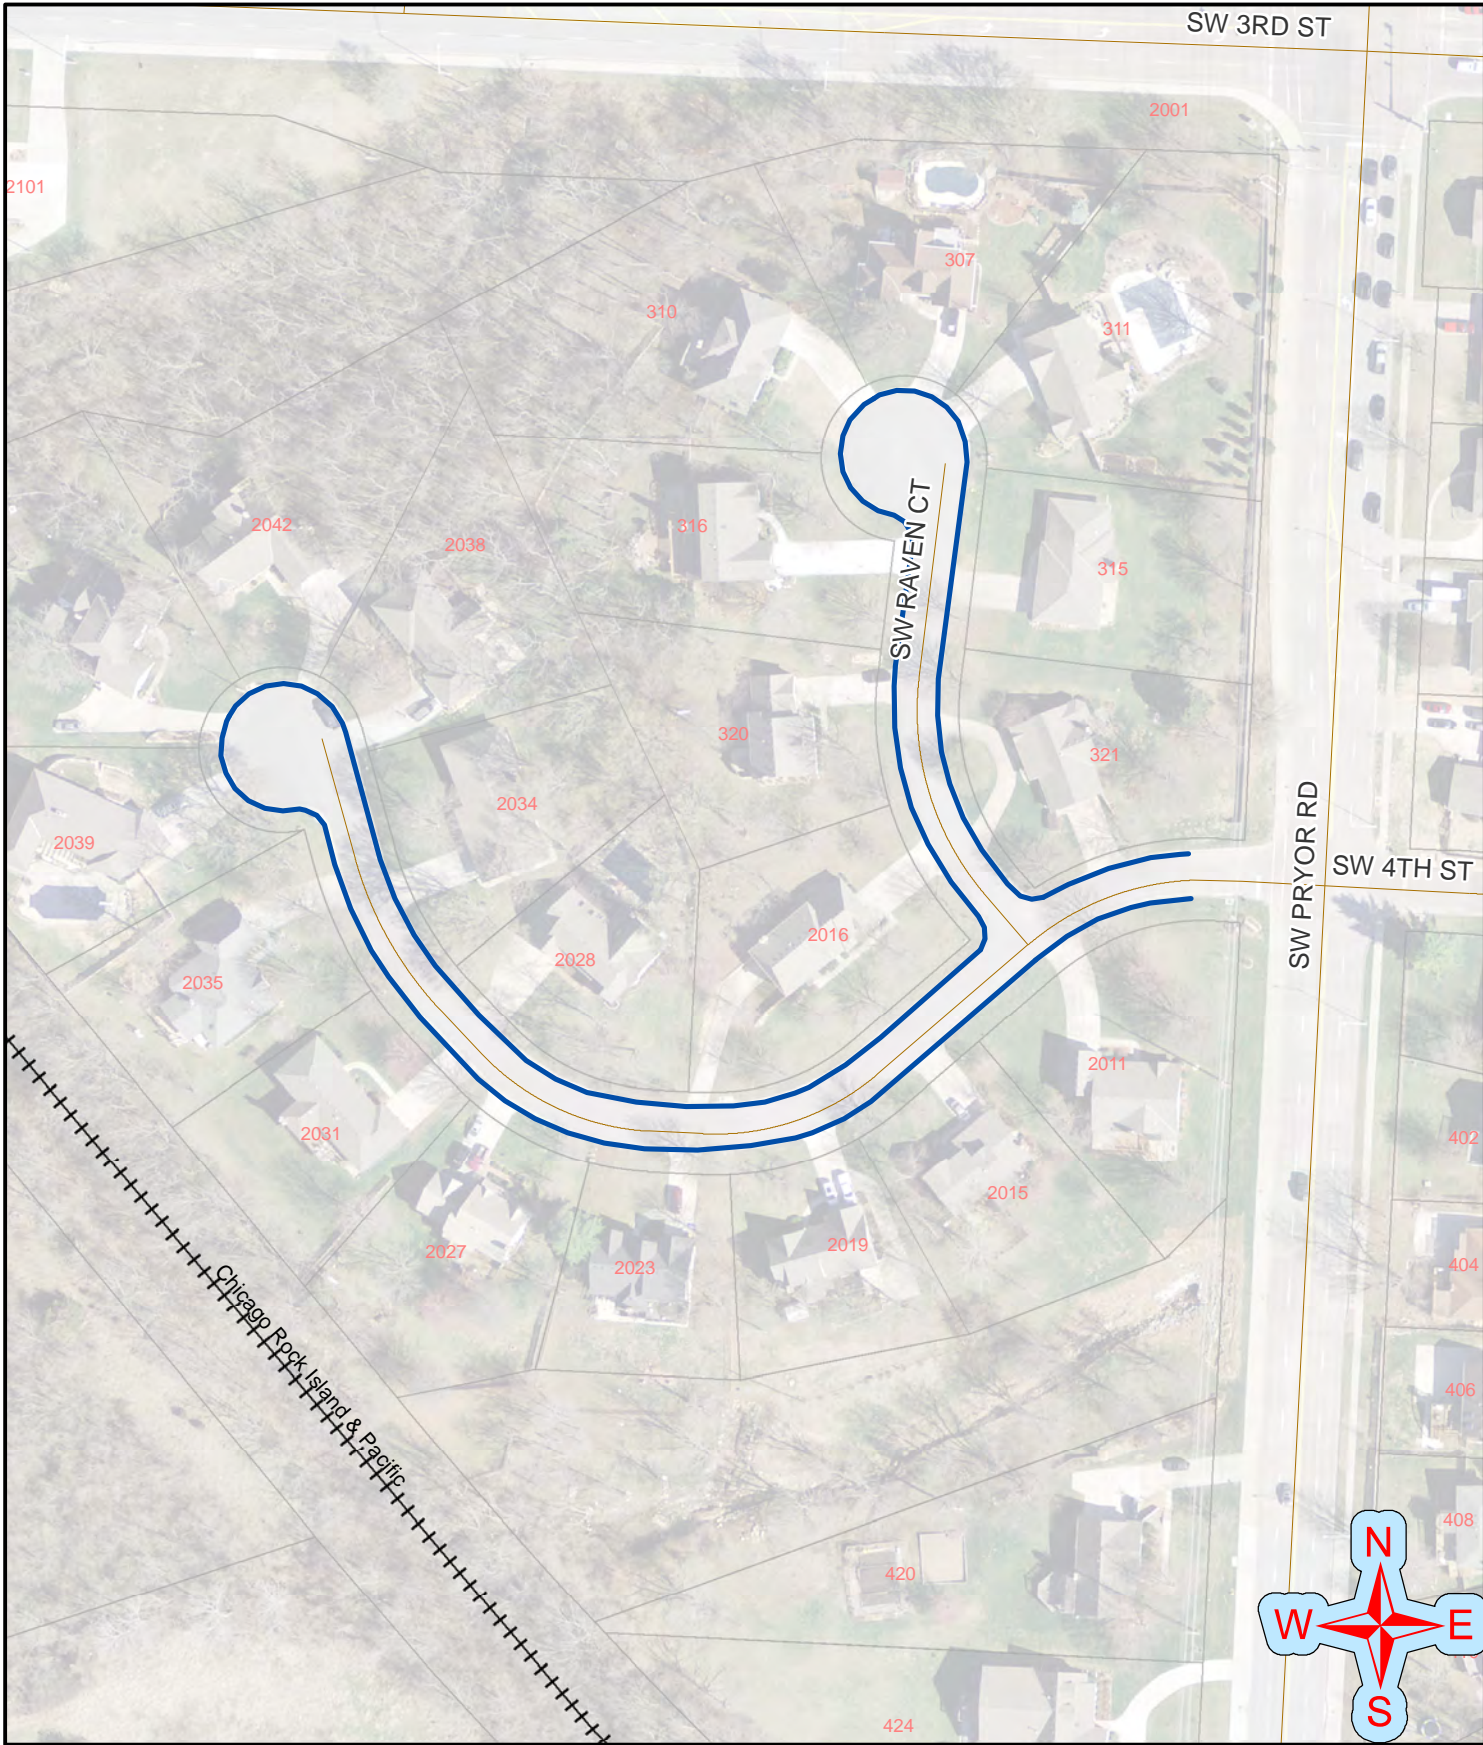

Lee's Summit FY2017 Surface Seal

4401-21C

Legend

— Slurry Seal

— MICRO Surface

Area 8