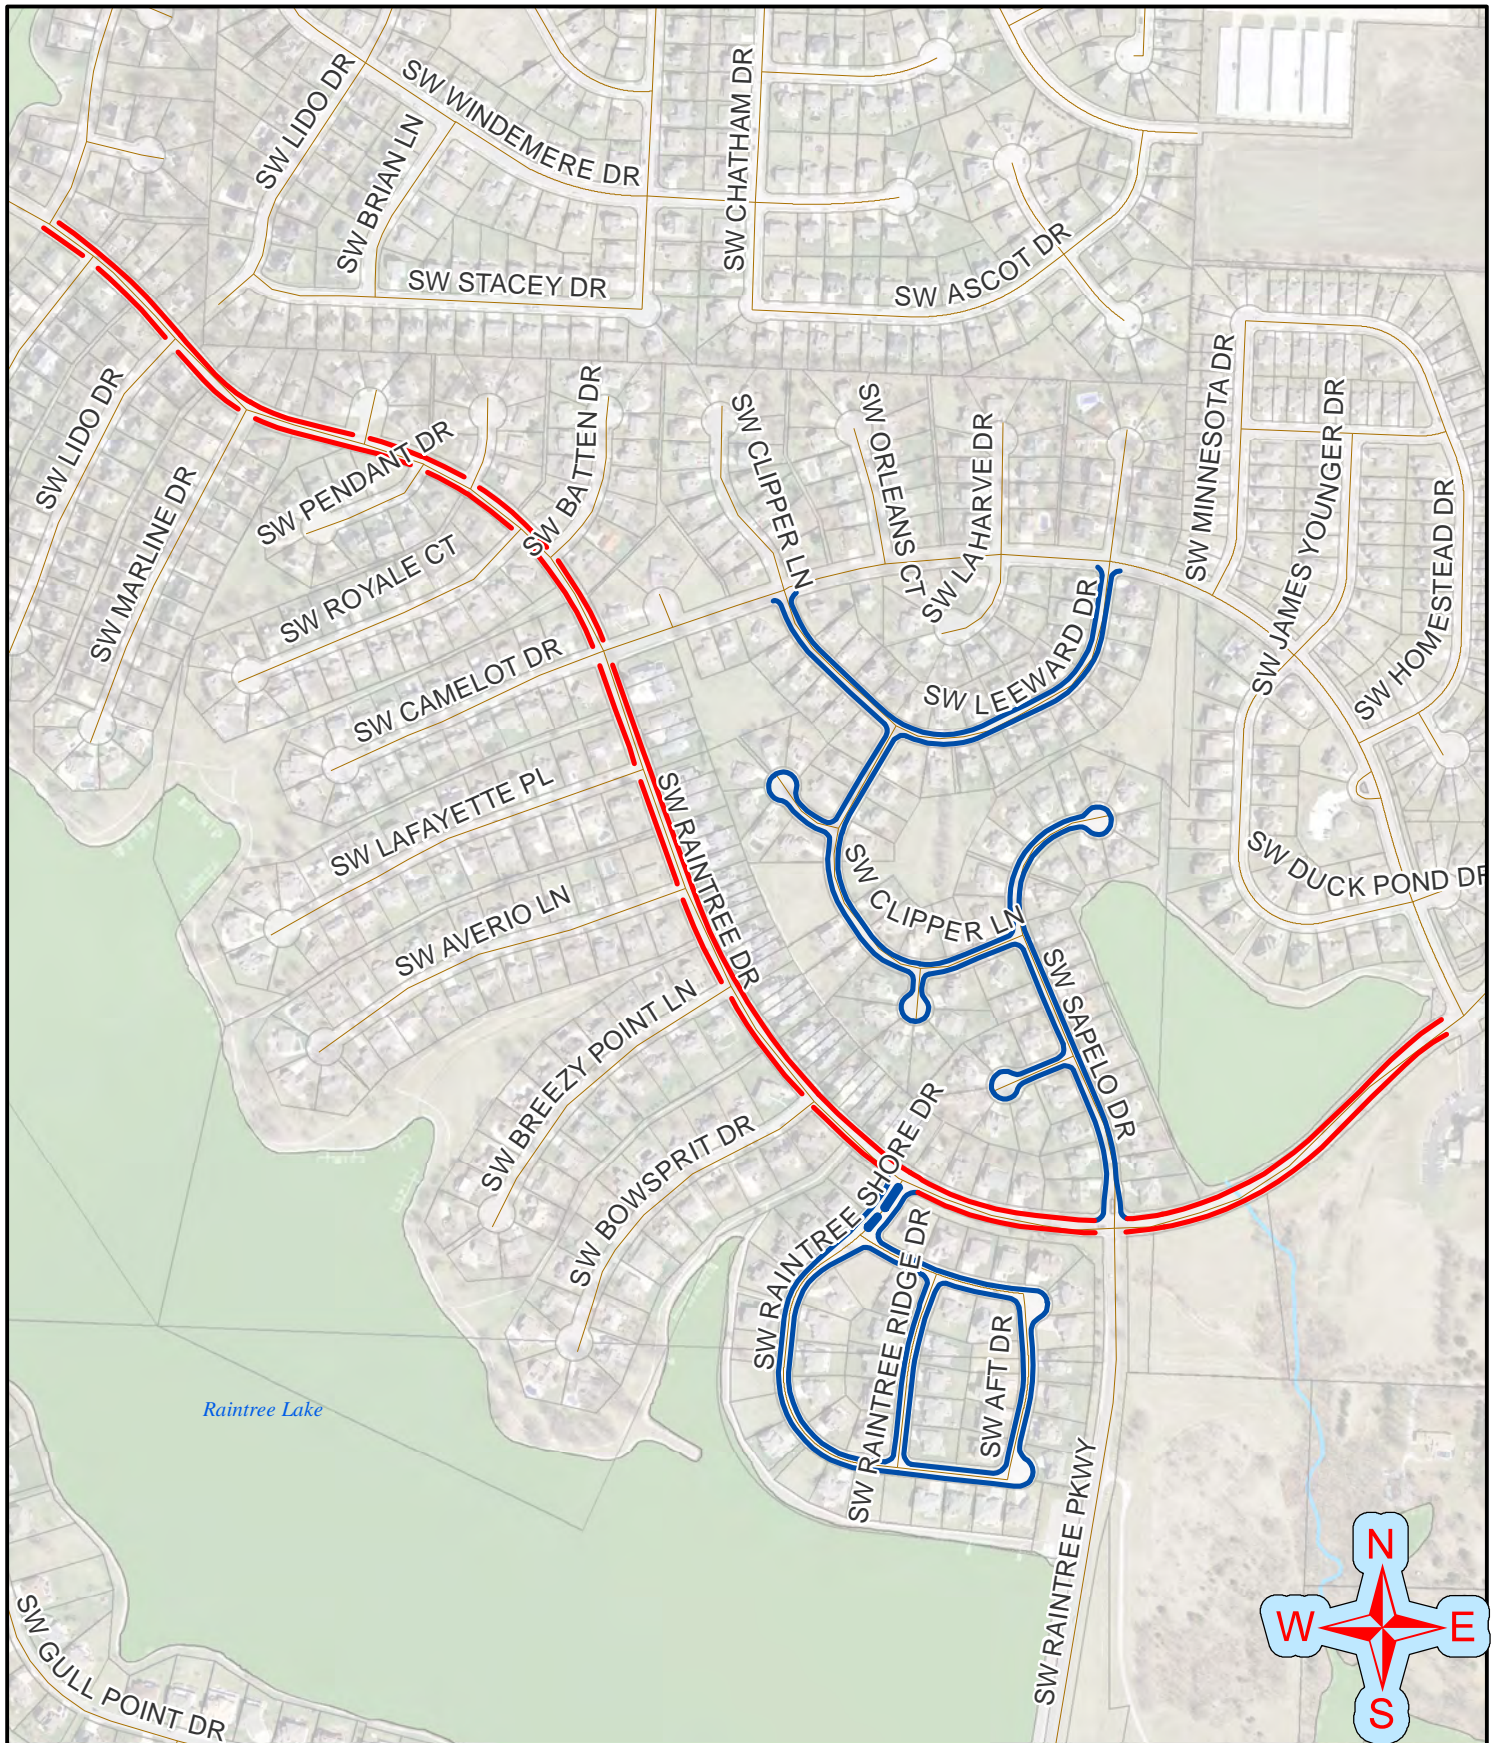

Lee's Summit FY2017 Surface Seal

4401-21C

Legend

— Slurry Seal

— MICRO Surface

Area 16