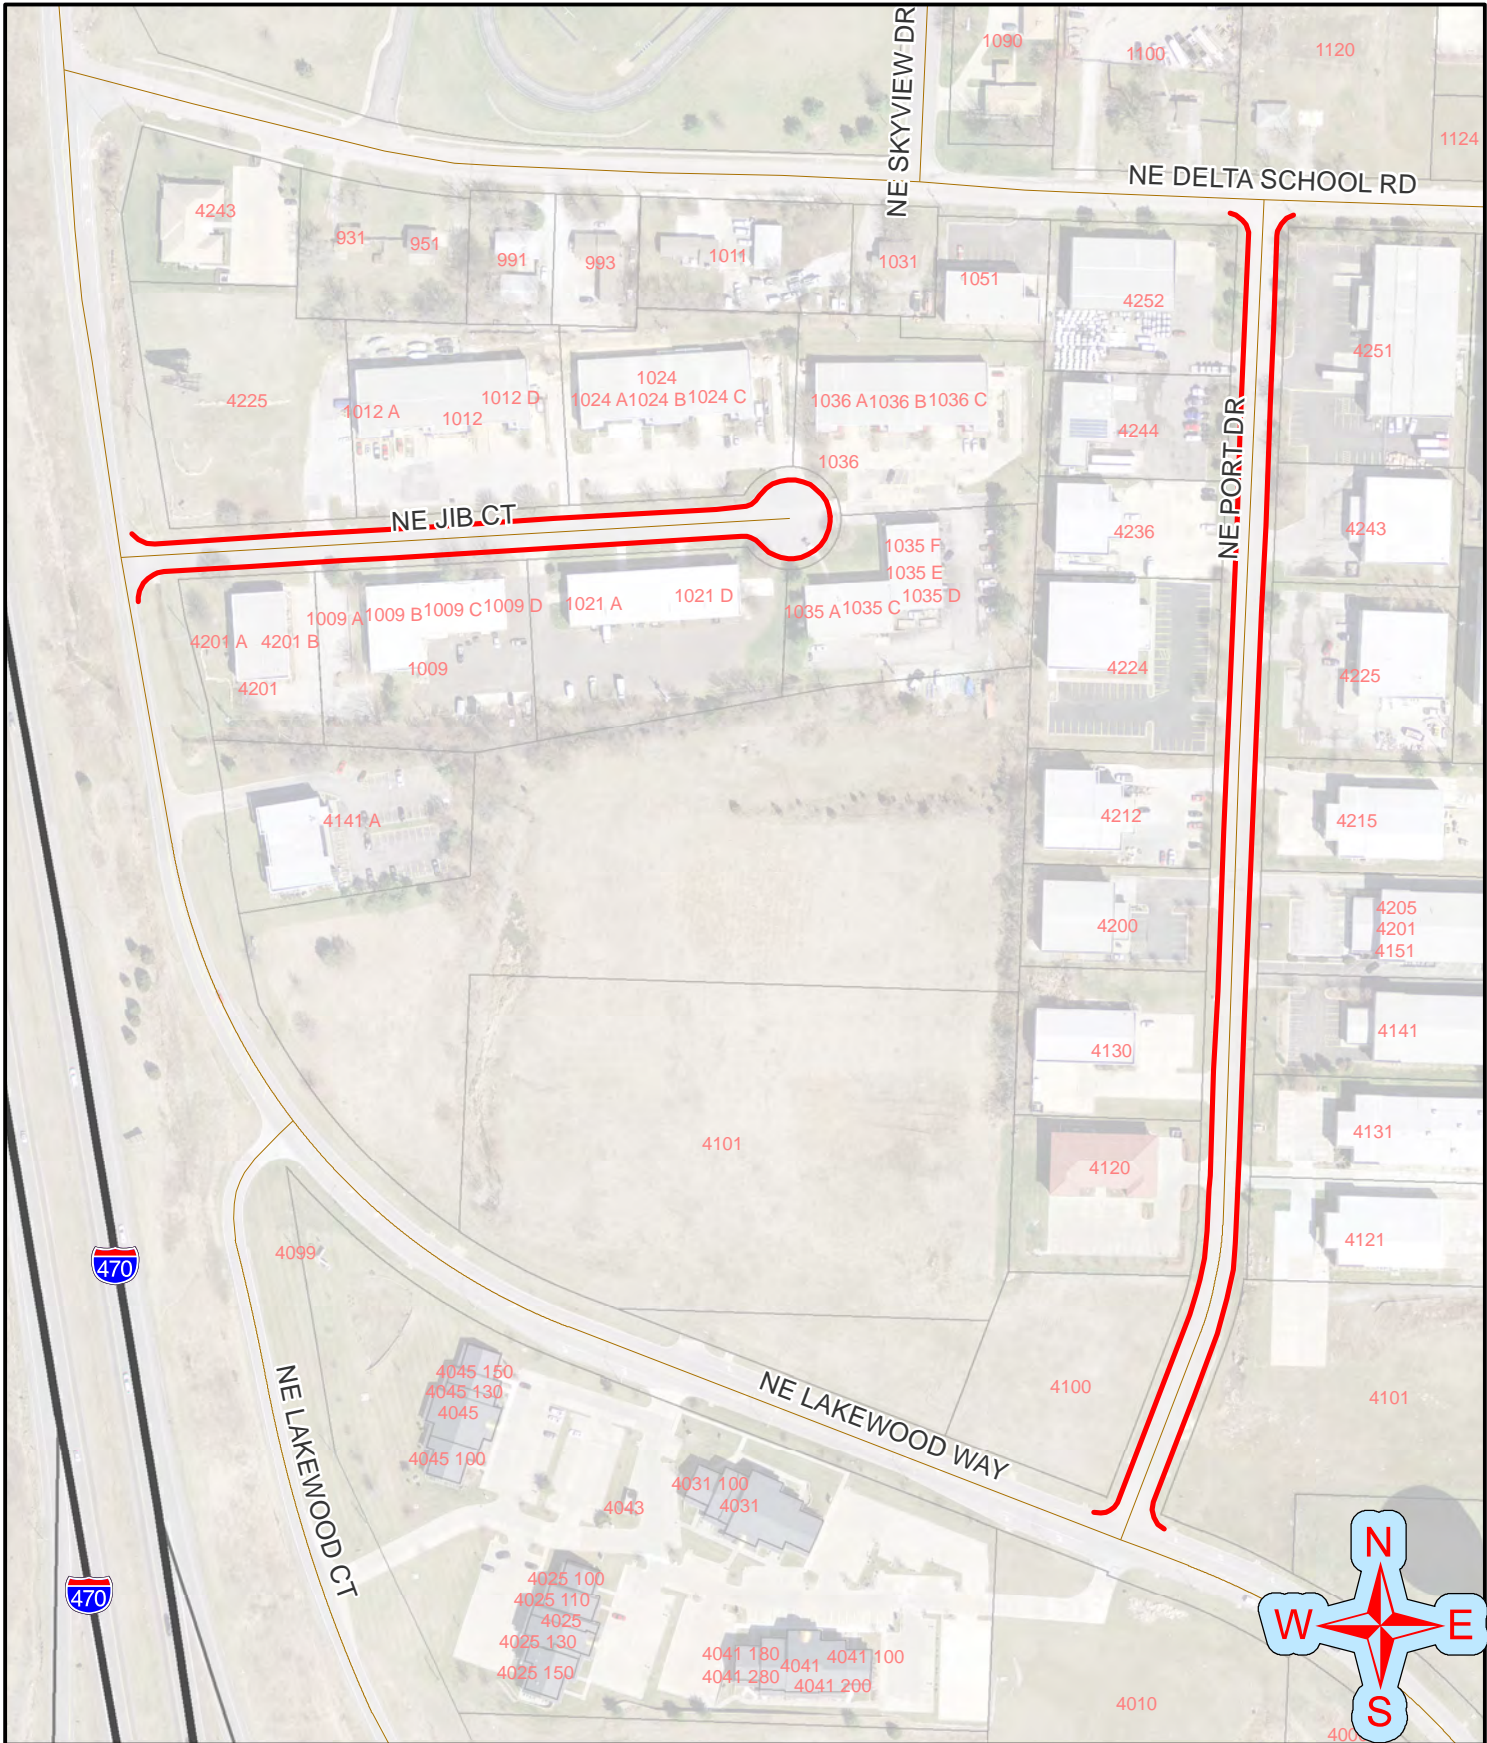

# Lee's Summit FY2017 Surface Seal

4401-21C

**Legend**  
— Slurry Seal  
— MICRO Surface

Area 2

# Lee's Summit FY2017 Surface Seal

4401-21C

**Legend**

— Slurry Seal

— MICROSURF

Area 3