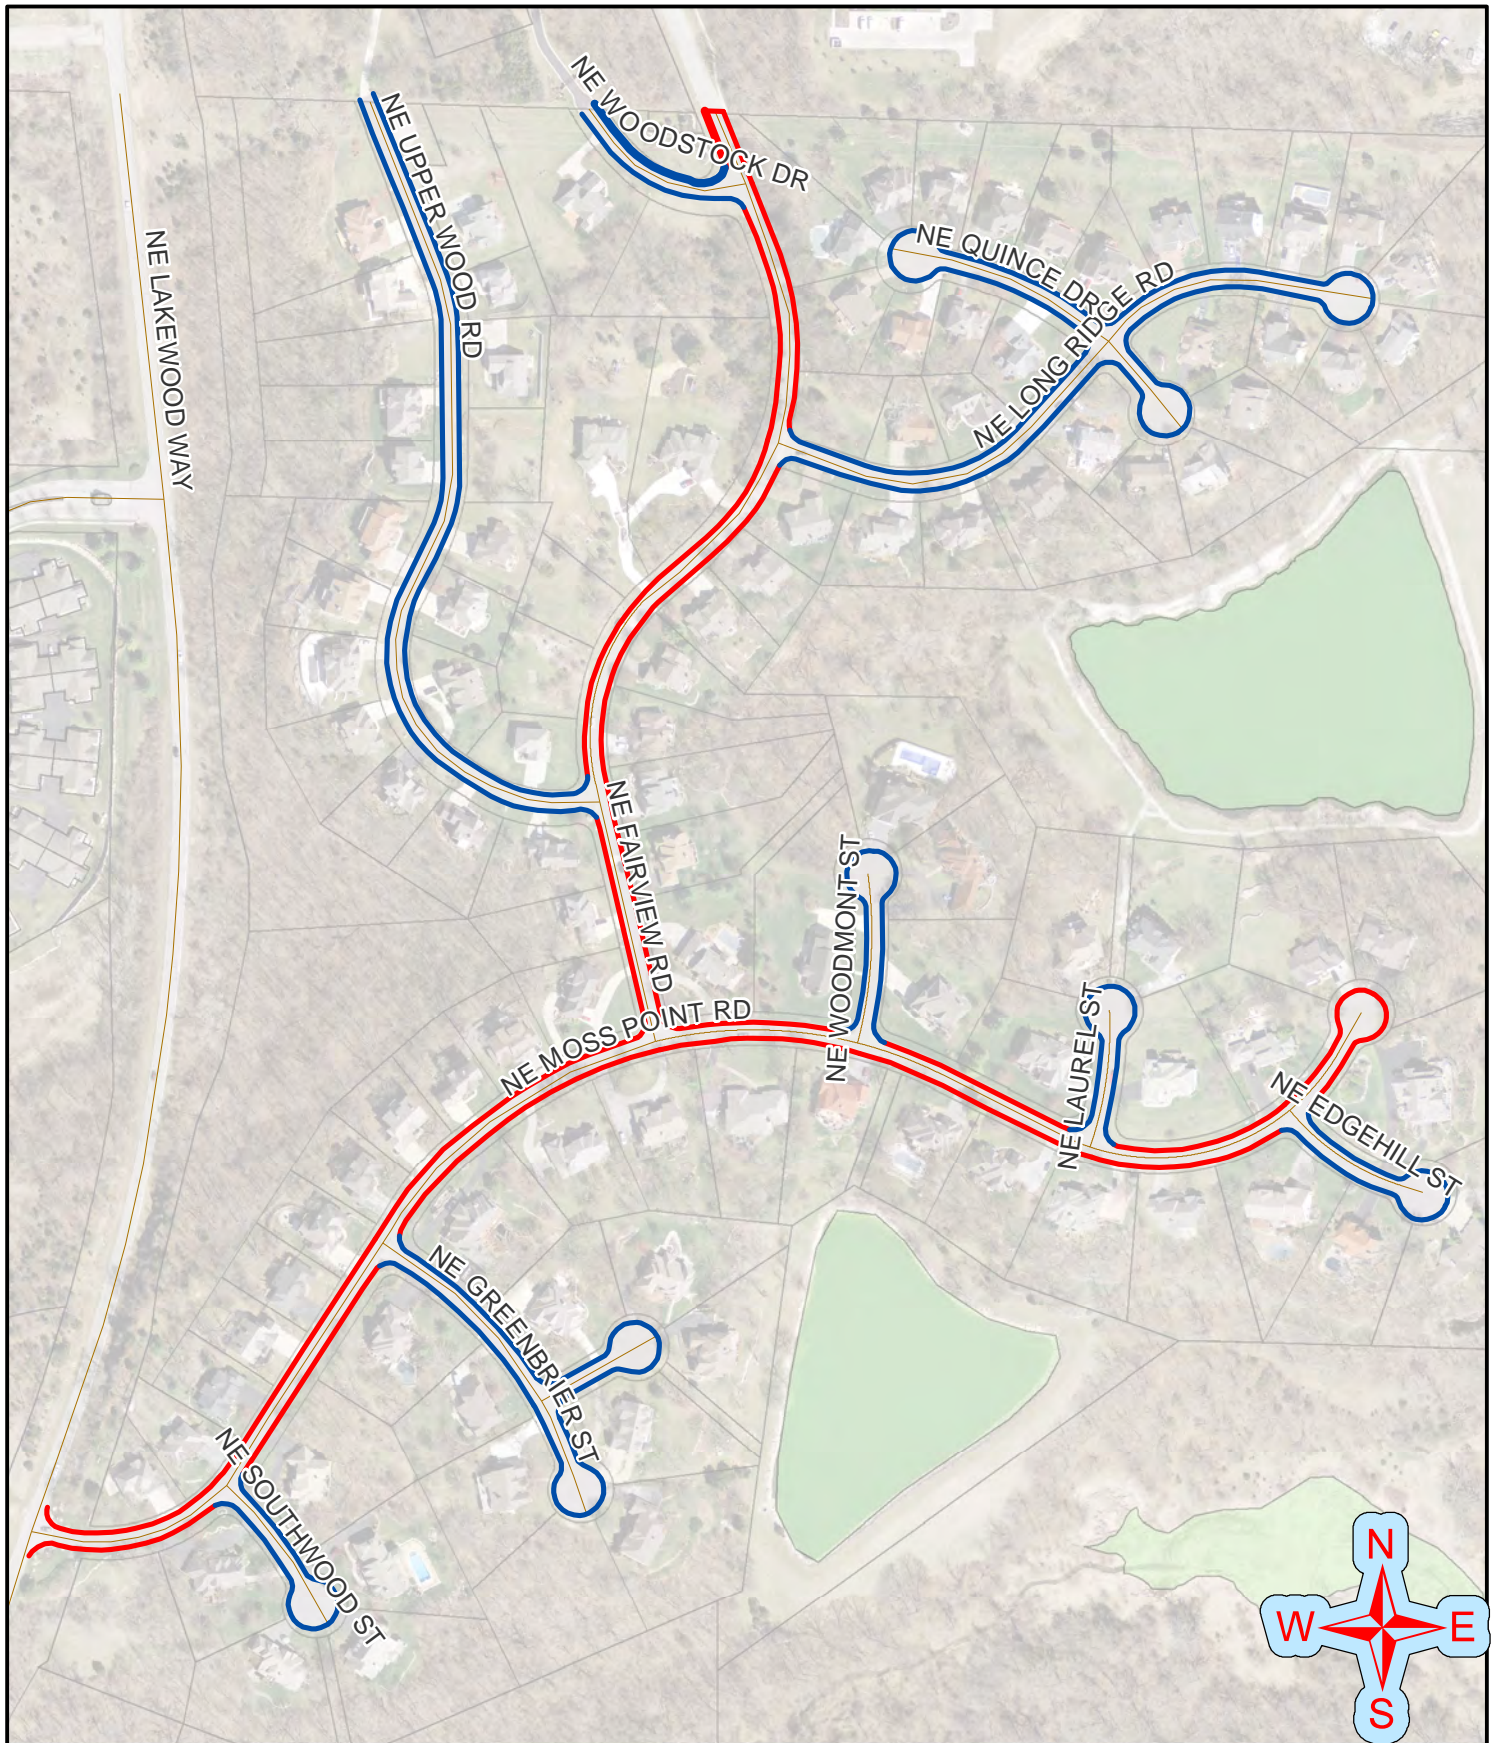

# Lee's Summit FY2017 Surface Seal

4401-21C

## Legend

- Slurry Seal
- MICRO Surface

Overview

## Legend

- Slurry Seal
- MICRO Surface

Area 1