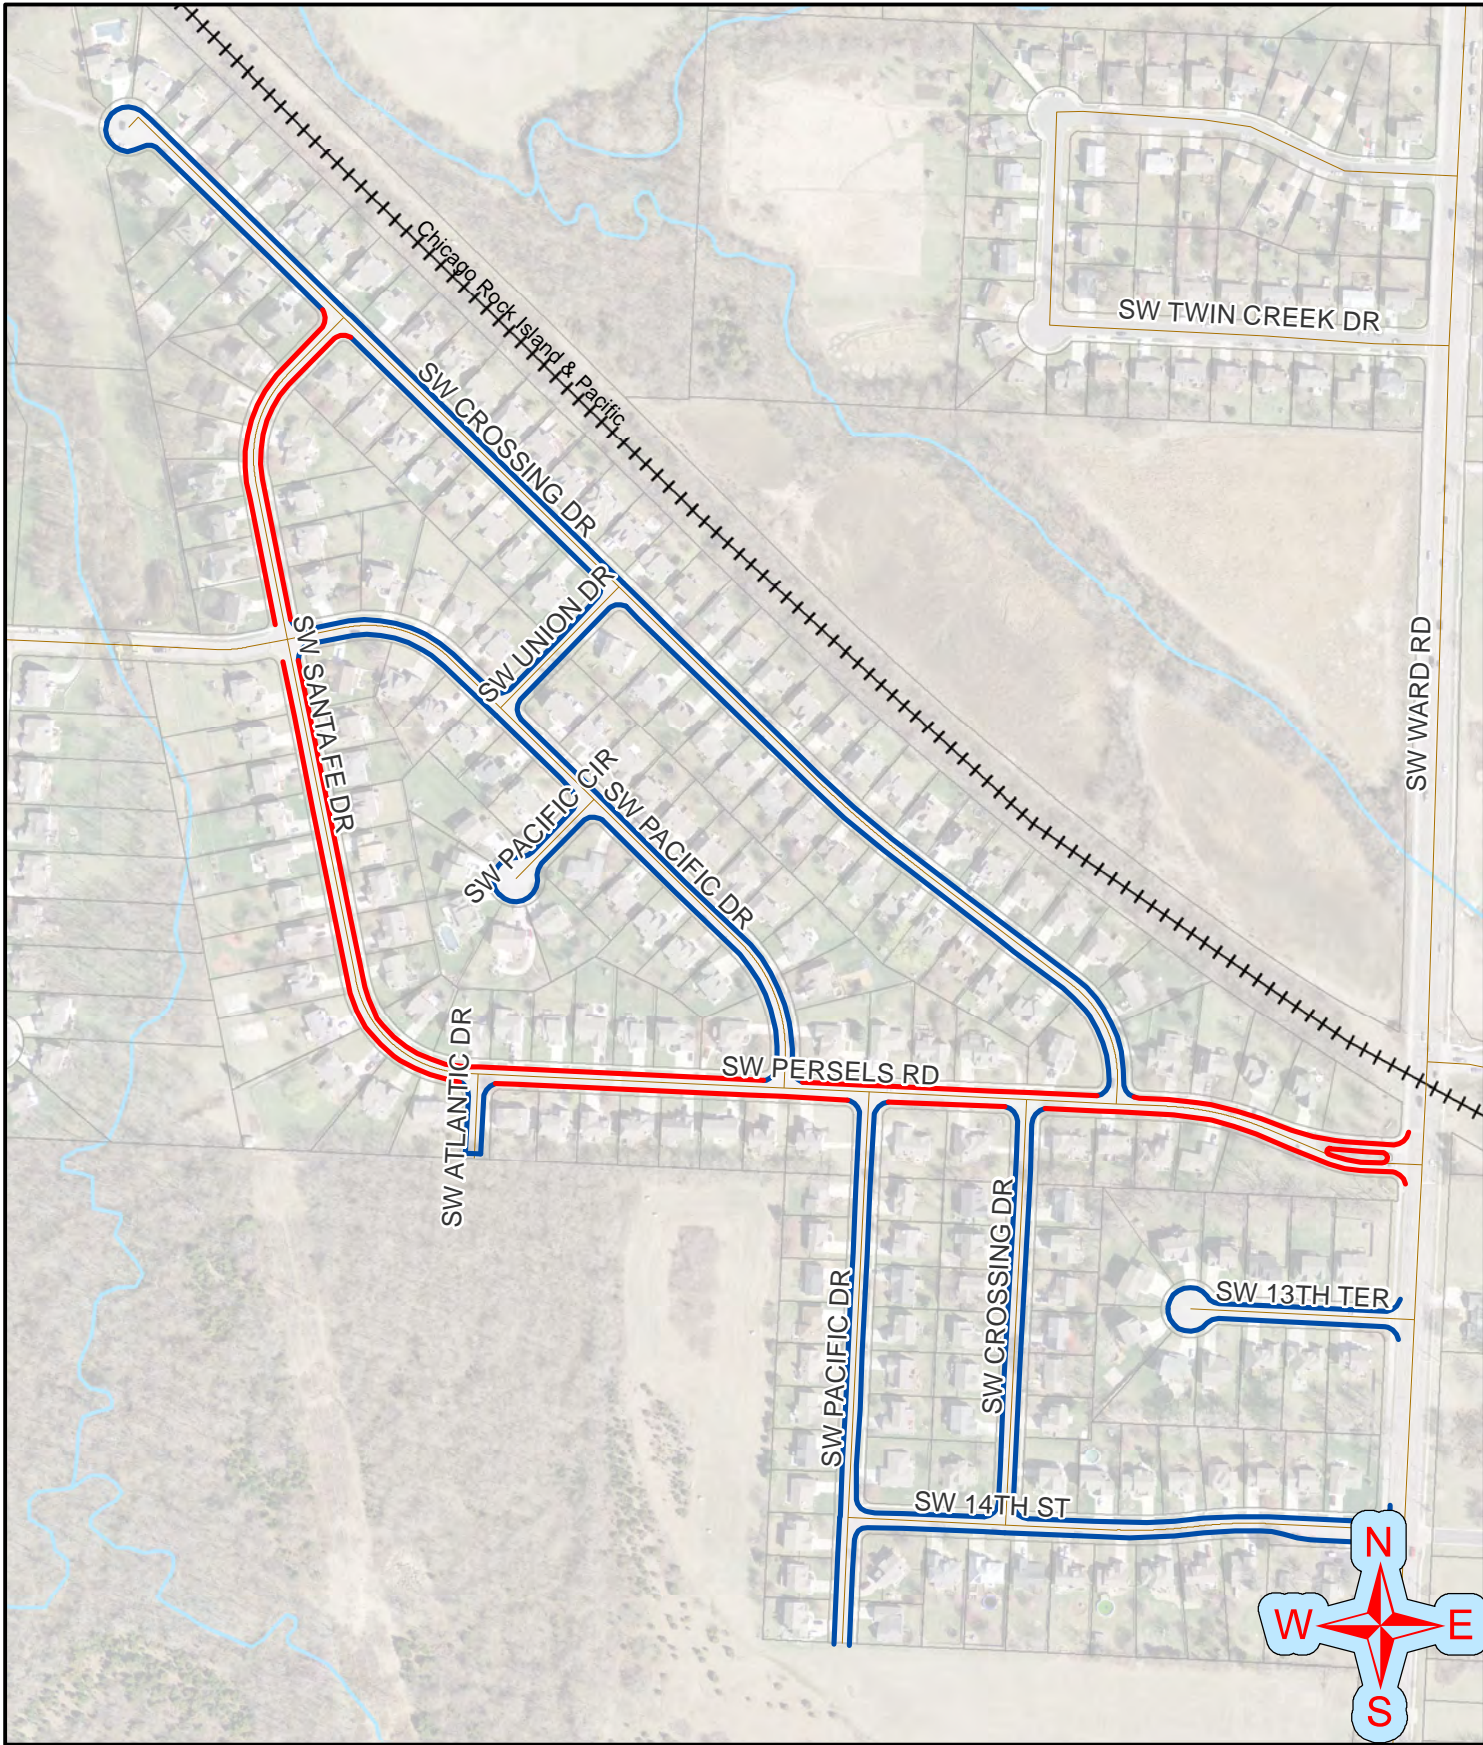

Lee's Summit FY2017 Surface Seal

4401-21C

Legend

- Slurry Seal
- MICRO Surface

Area 9