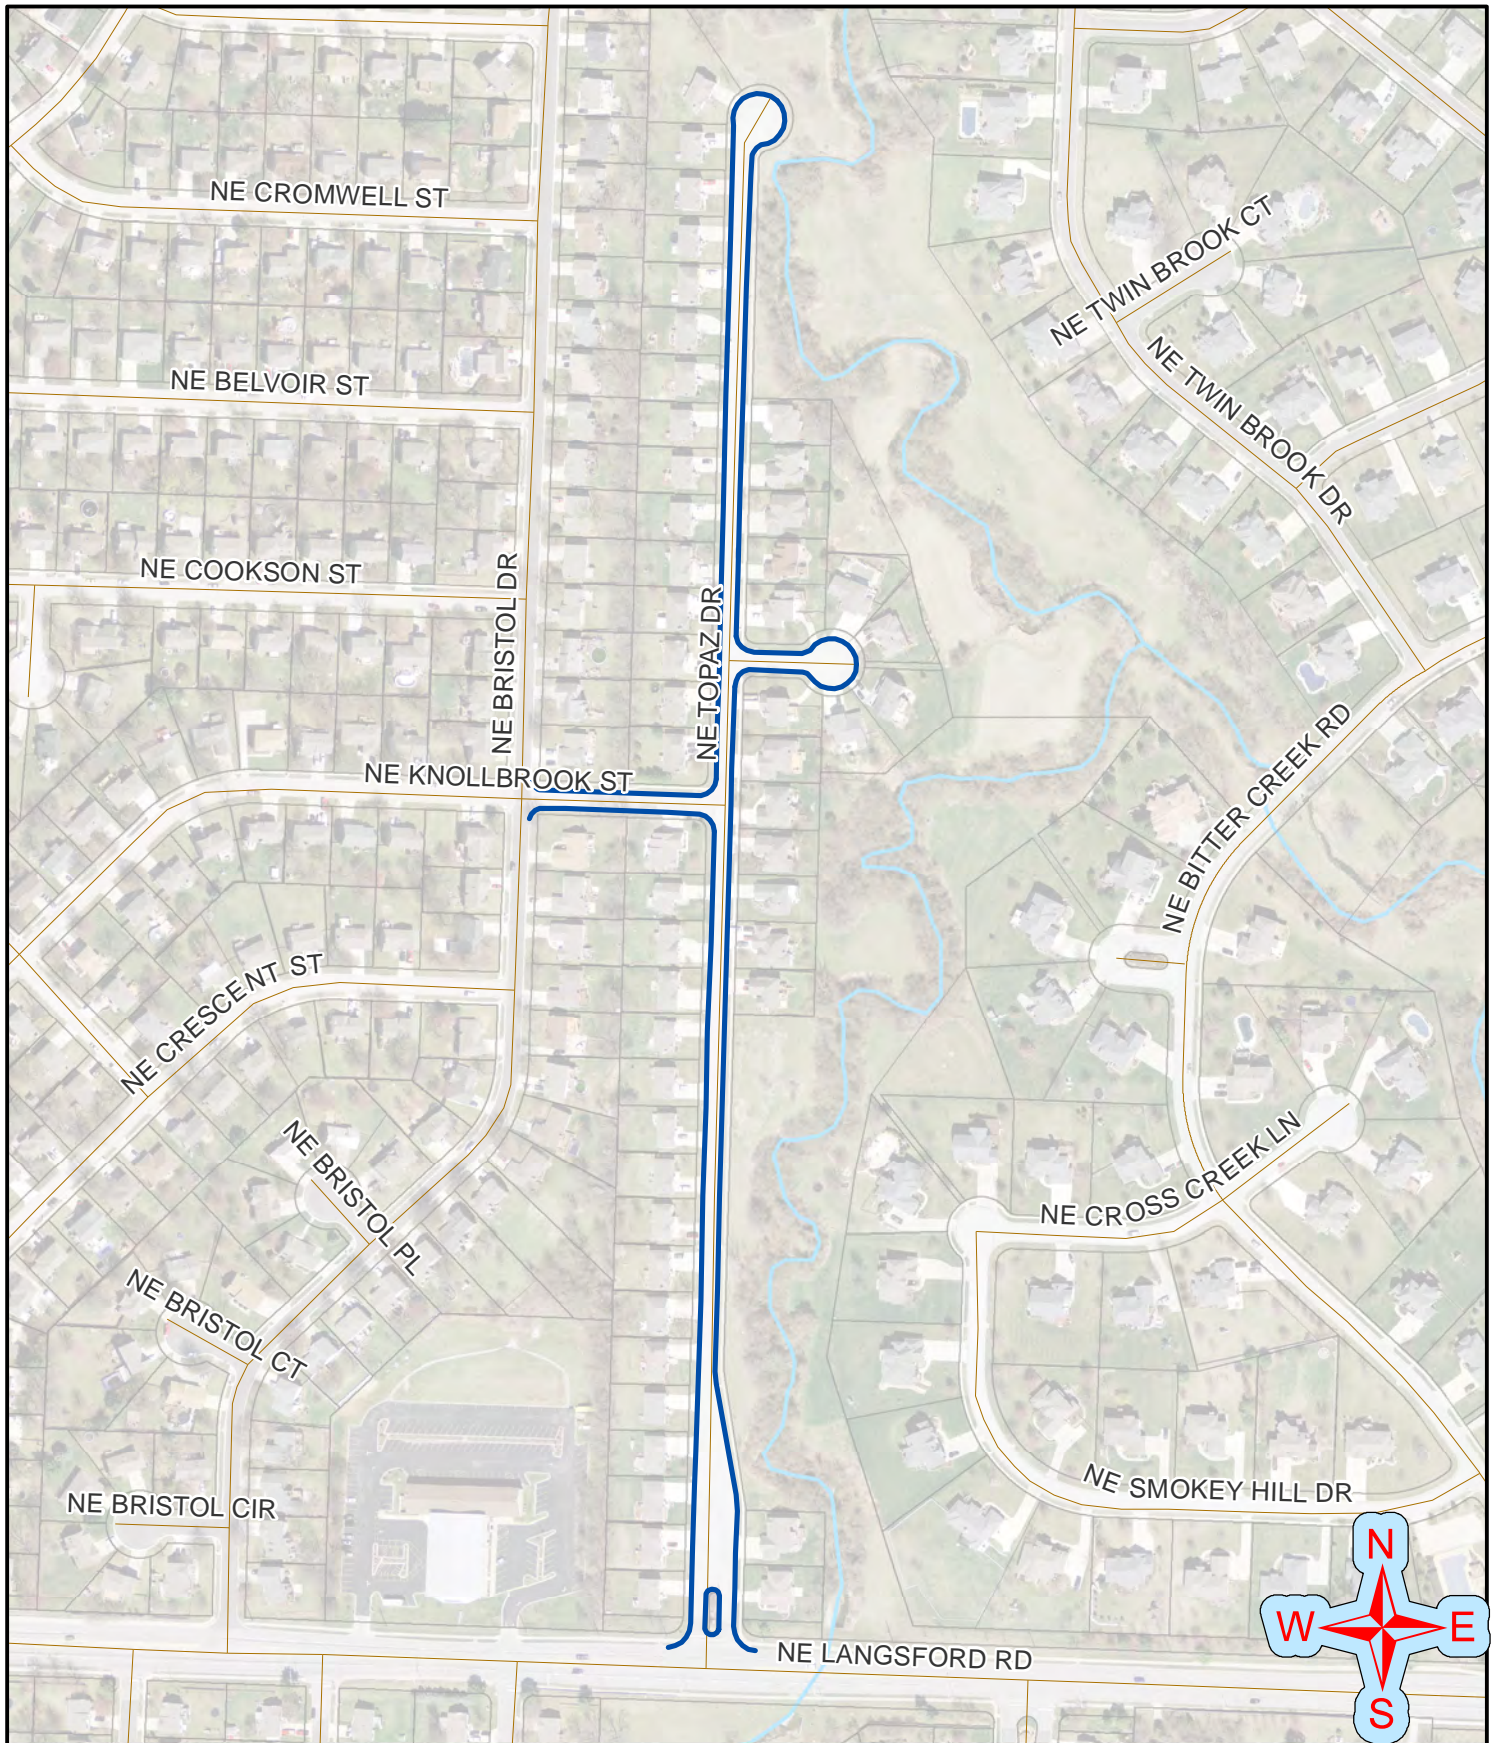

Lee's Summit FY2017 Surface Seal

4401-21C

Legend

— Slurry Seal

— MICRO Surface

Area 14