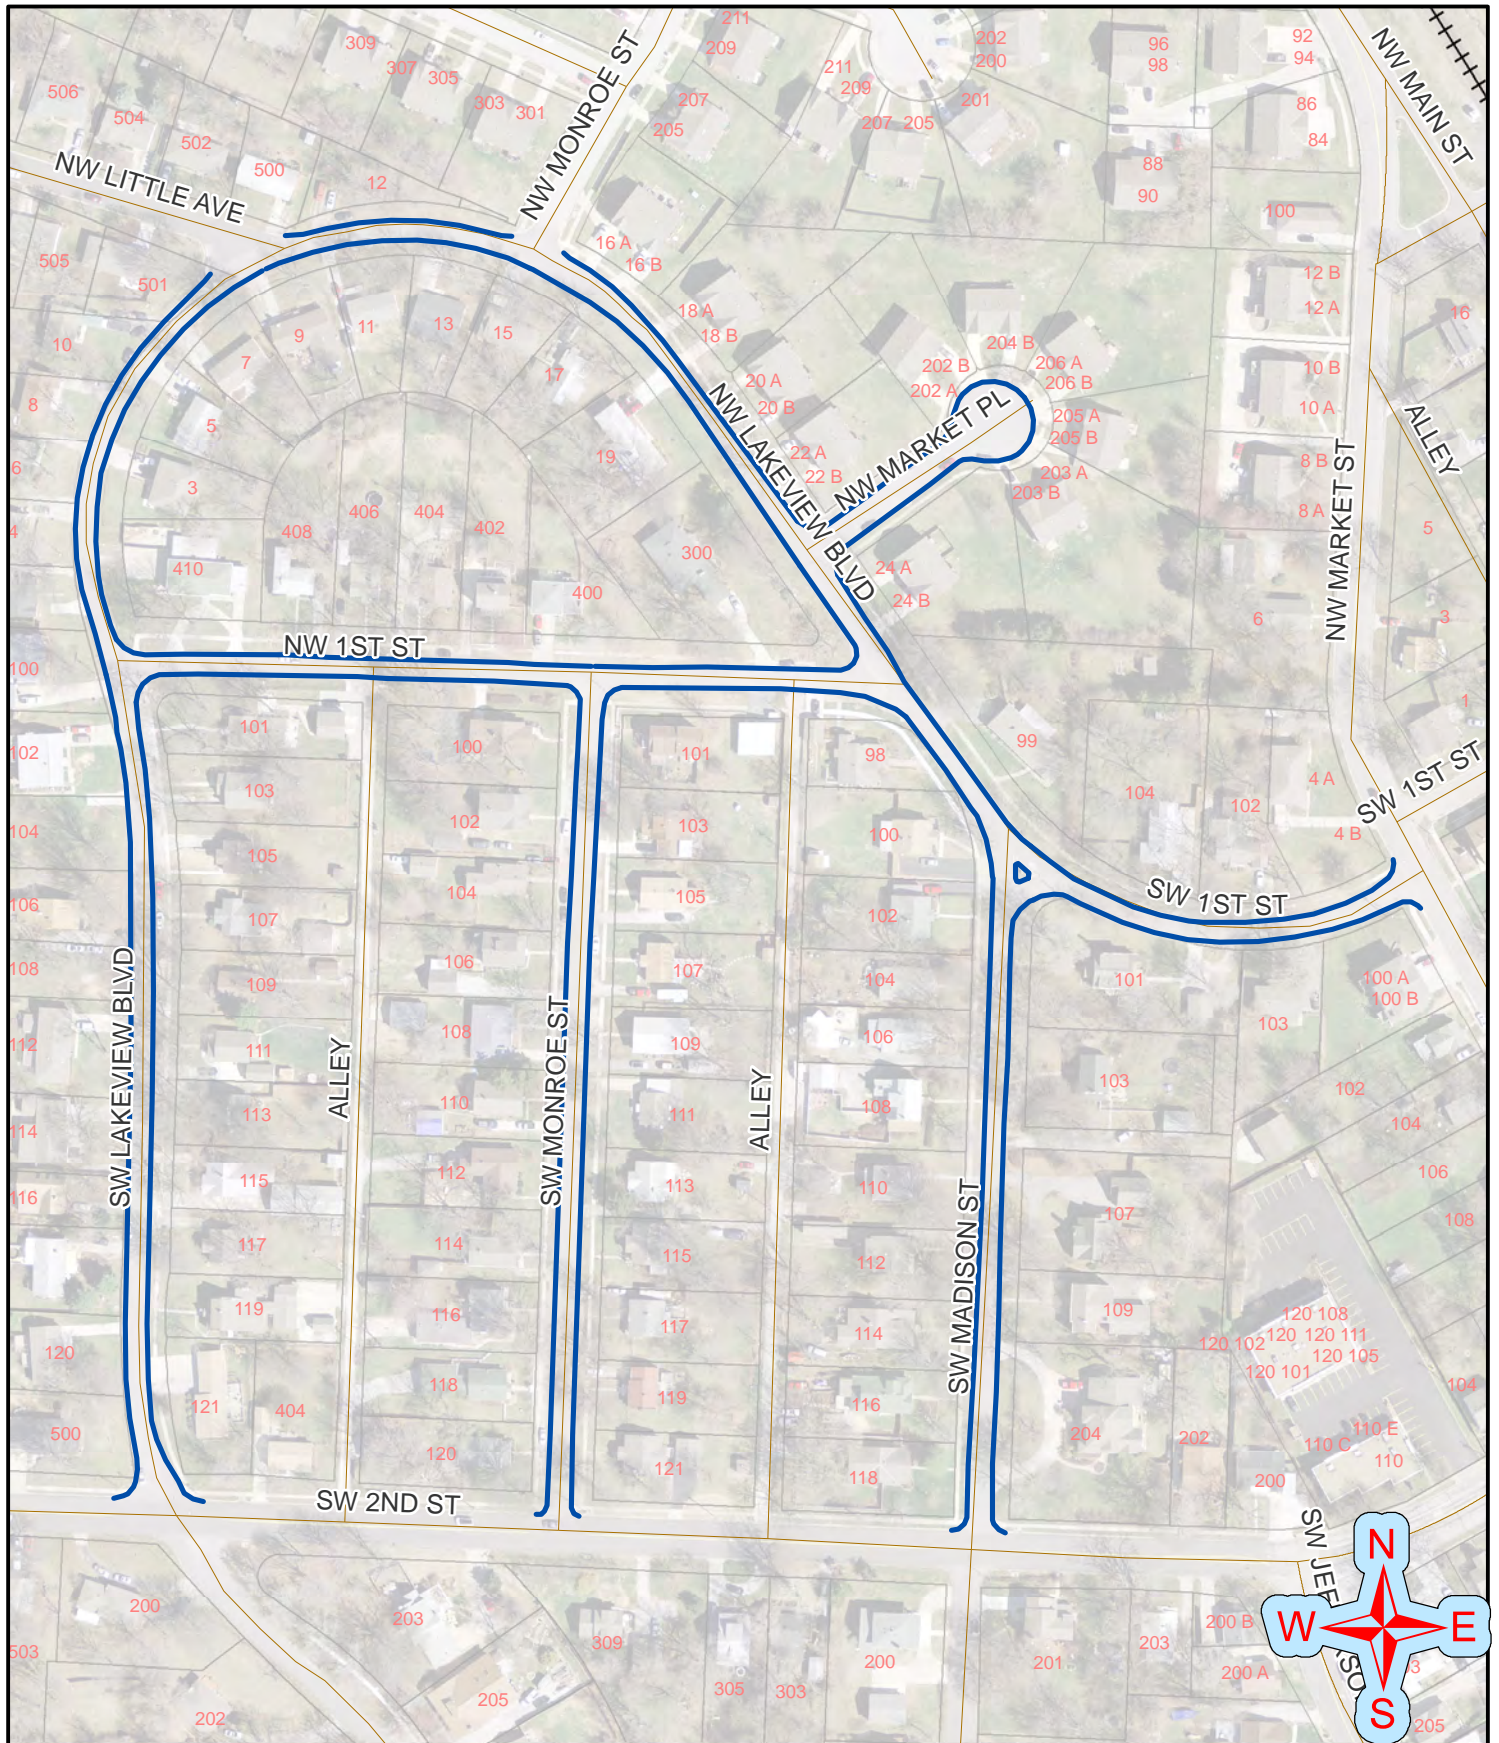

Lee's Summit FY2017 Surface Seal

4401-21C

Legend

Slurry Seal

MICRO Surface

Area 11