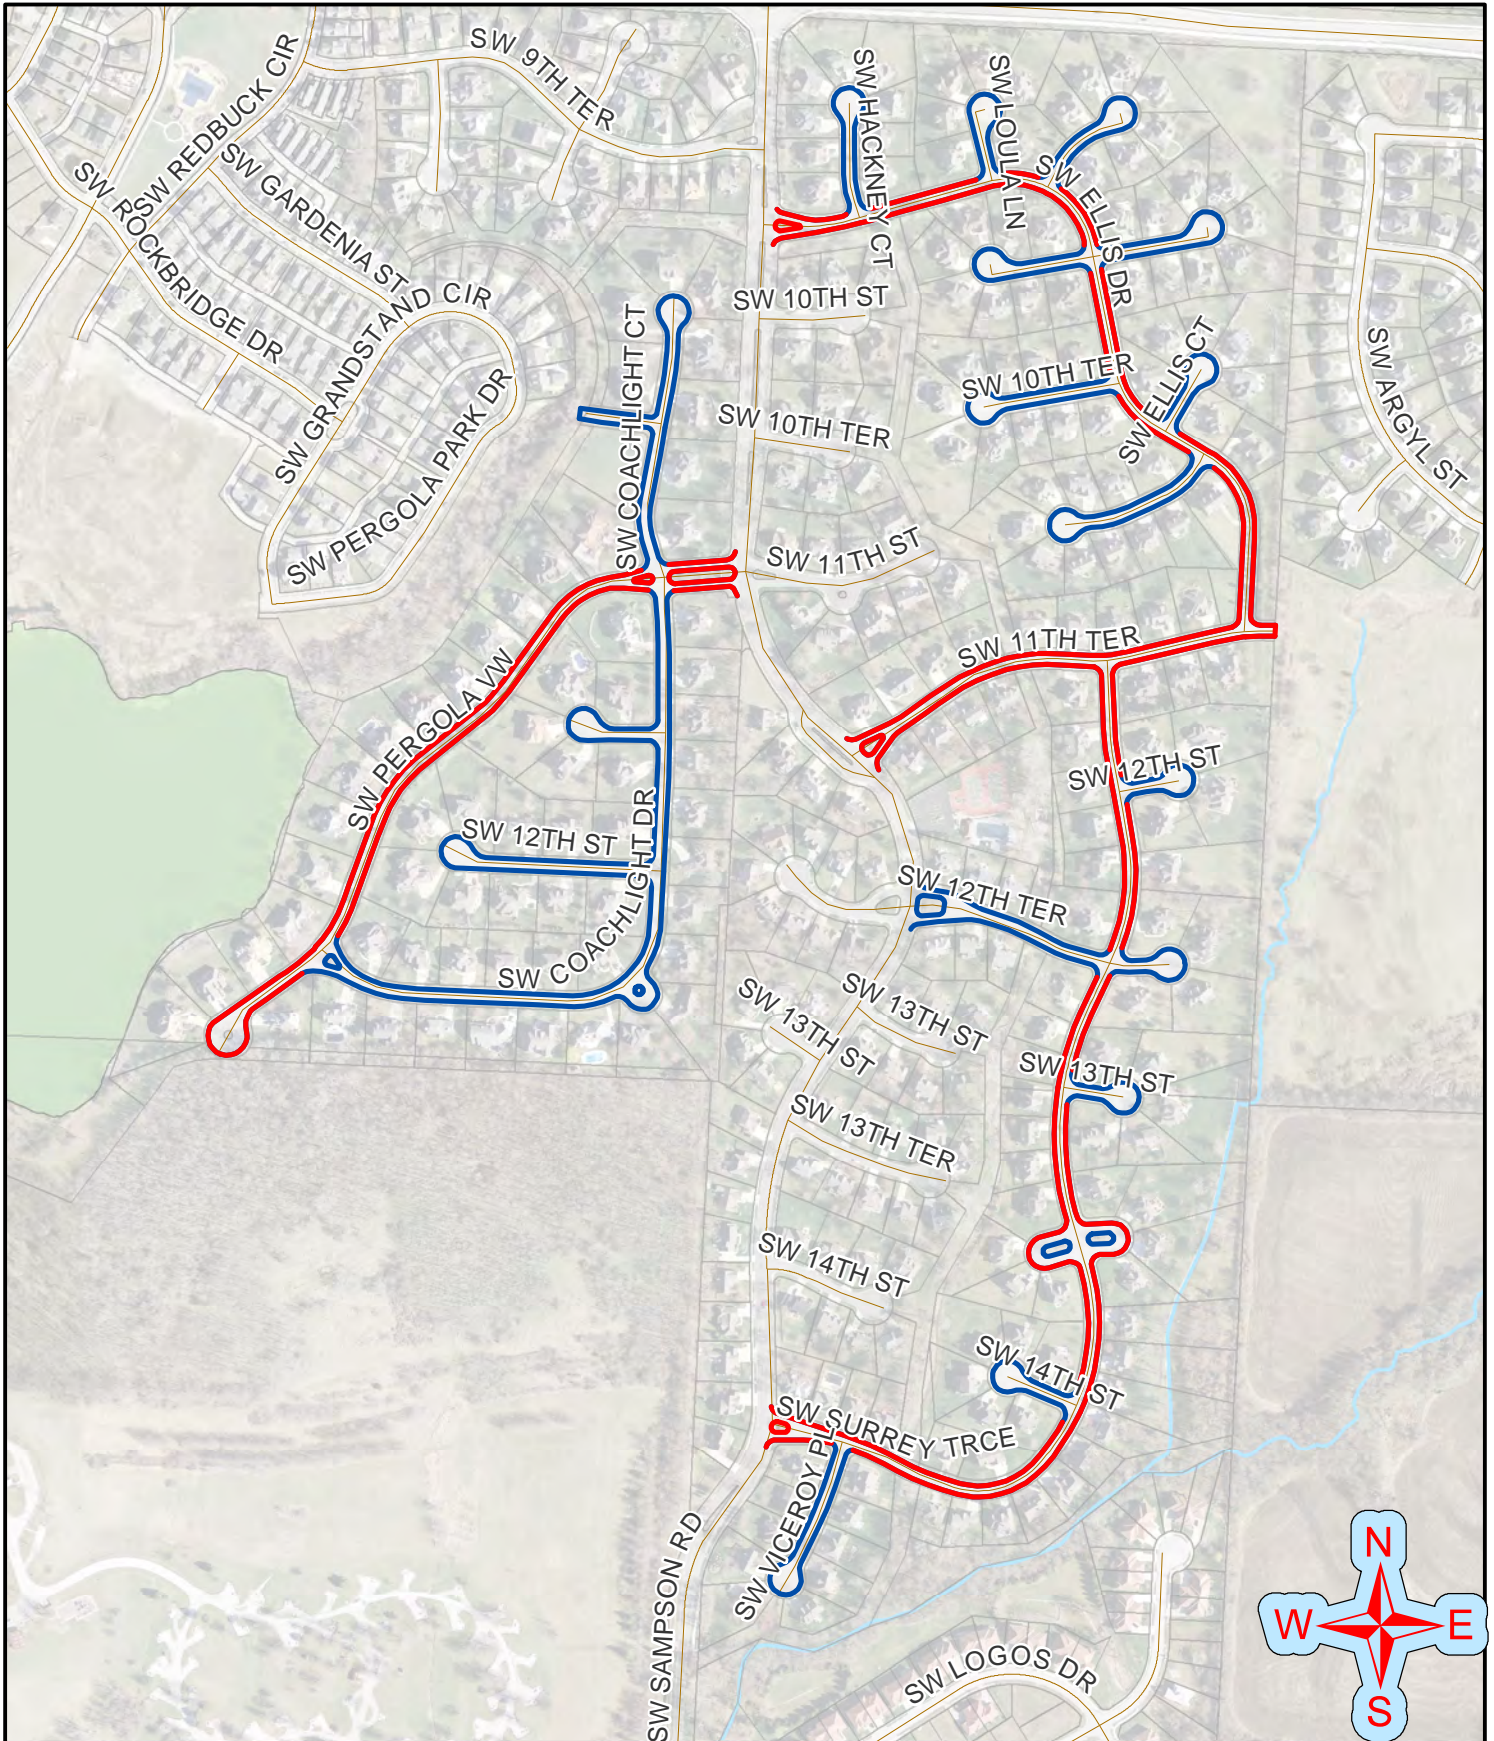

Lee's Summit FY2017 Surface Seal

4401-21C

Legend

— Slurry Seal

— MICRO Surface

Area 5