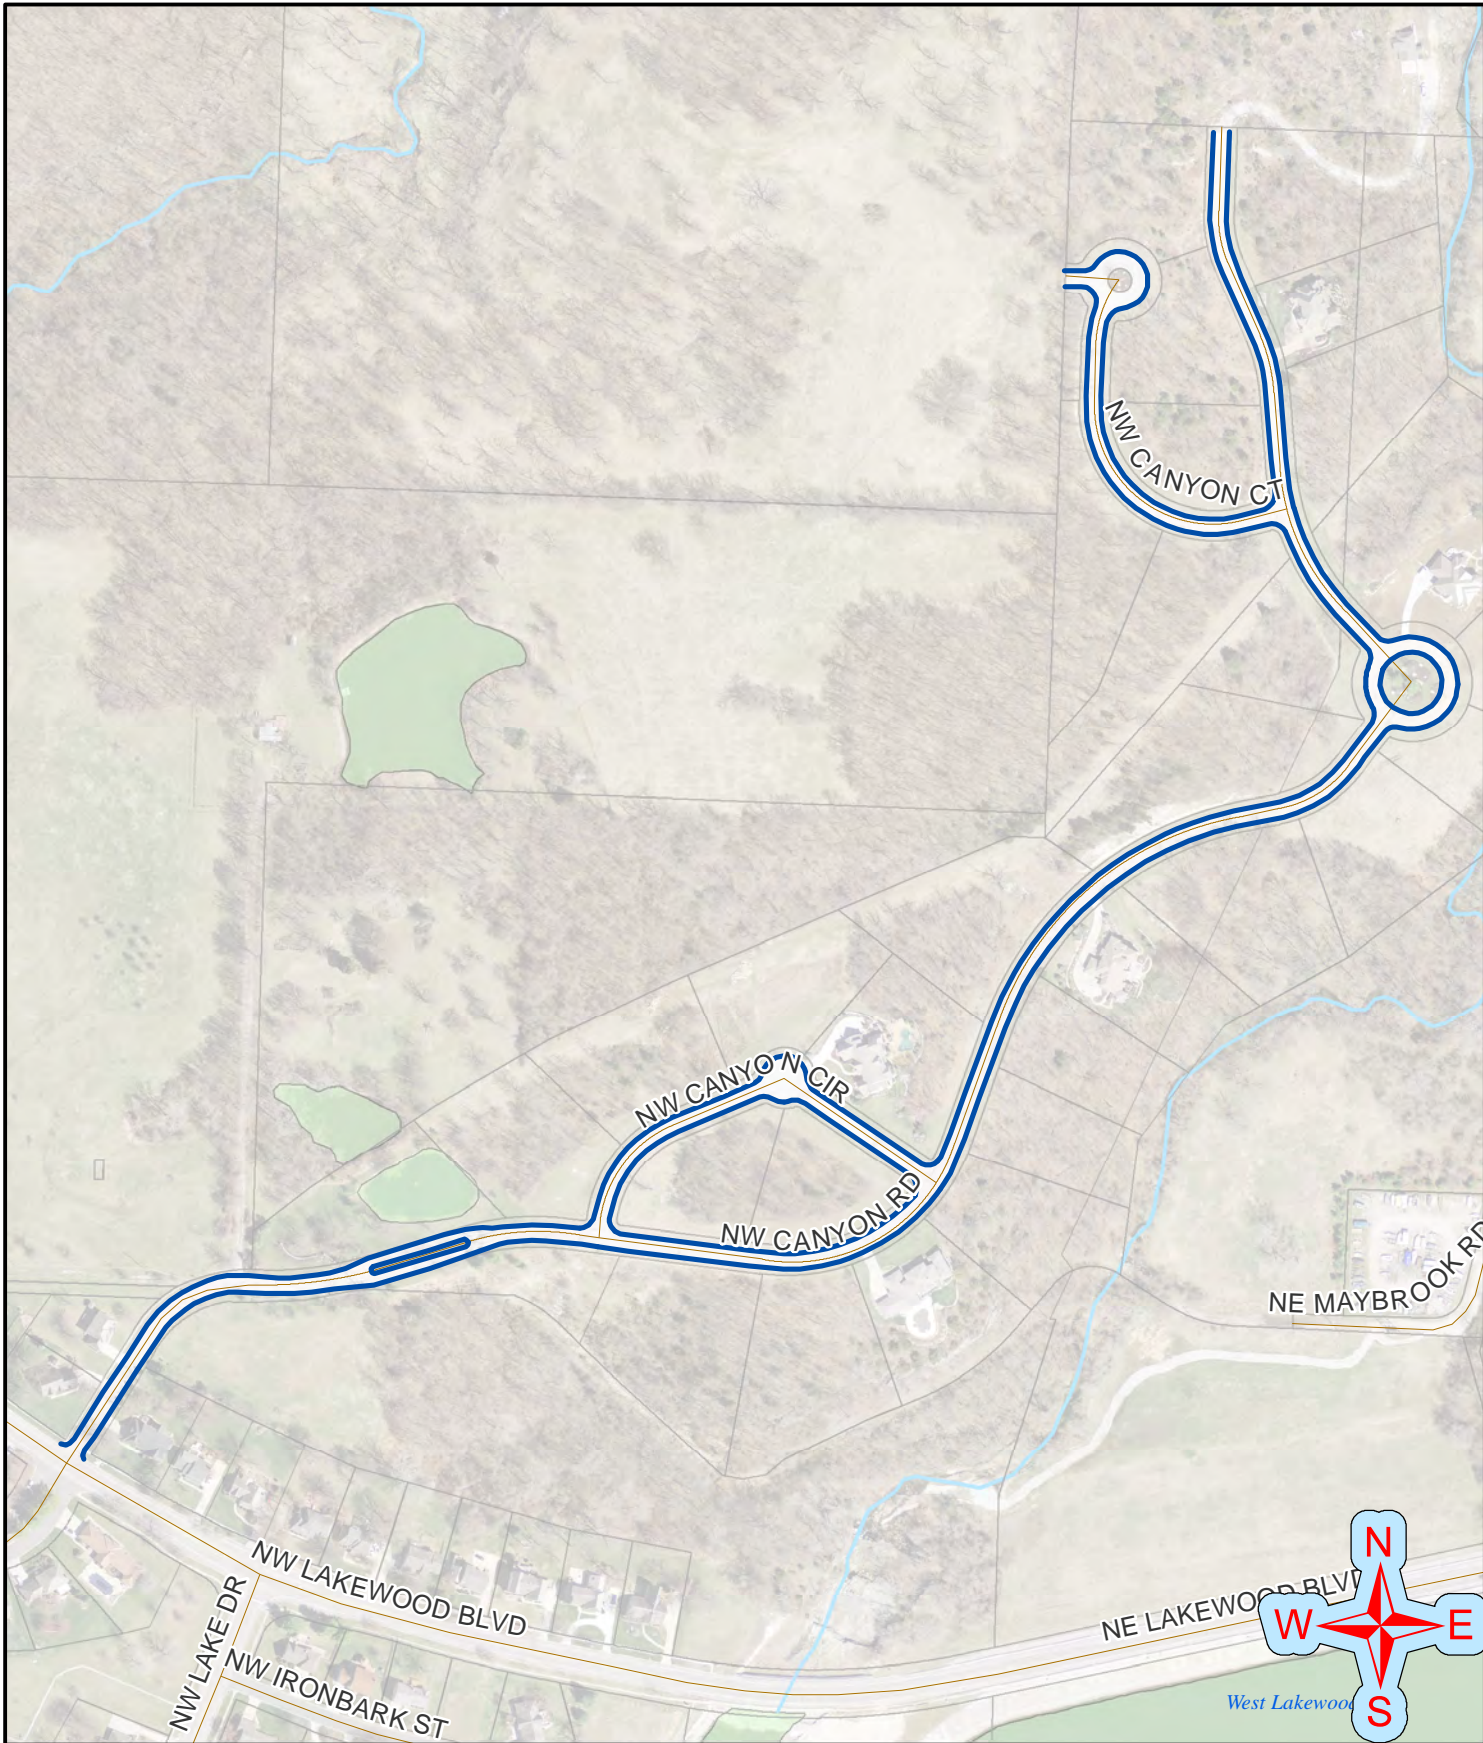

Lee's Summit FY2017 Surface Seal

4401-21C

Legend
— Slurry Seal
— MICRO Surface

Area 2