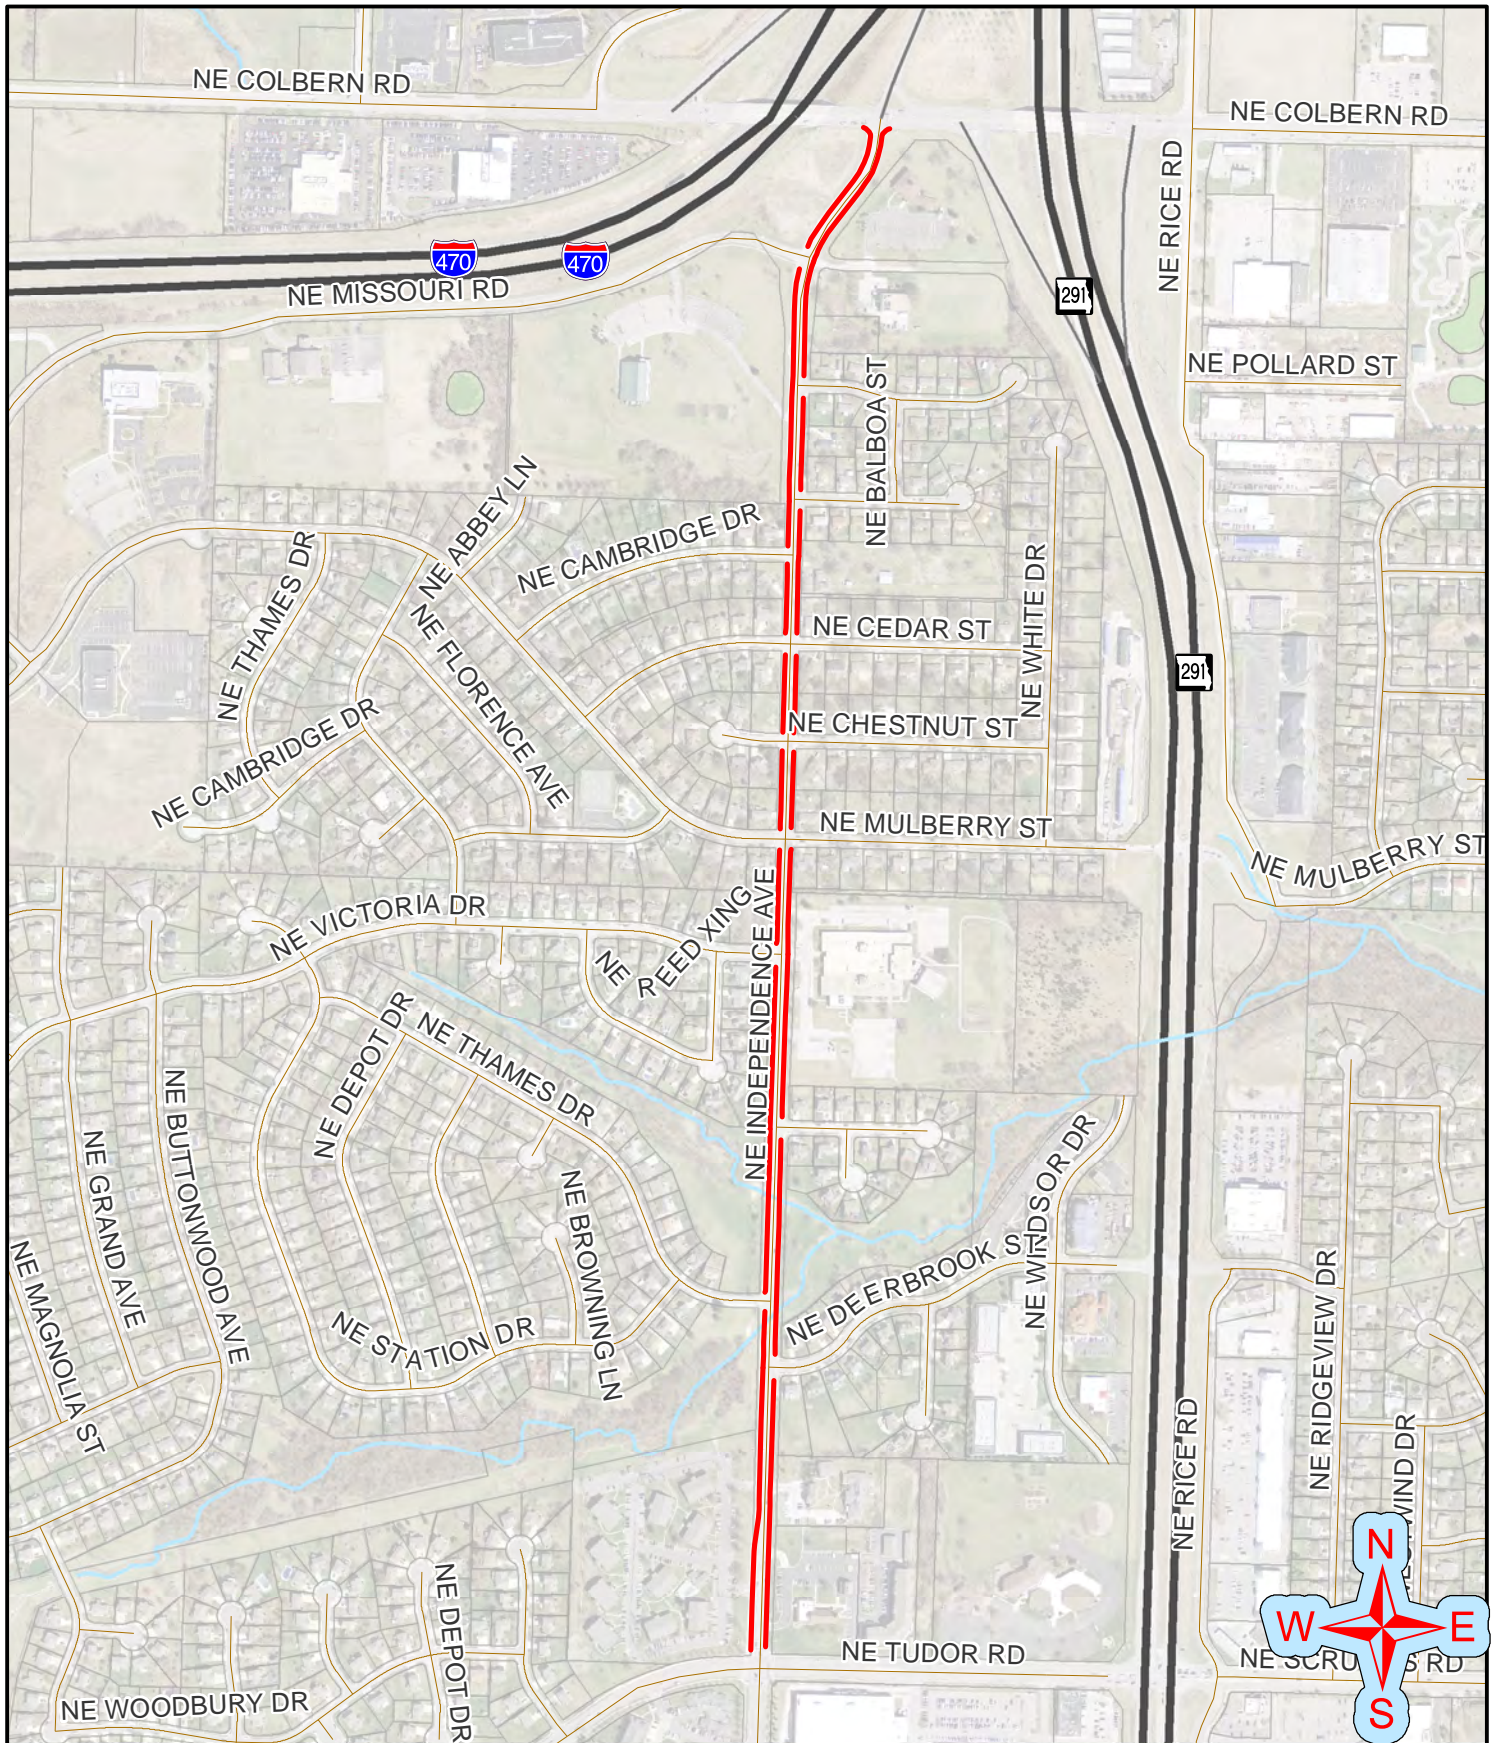

Lee's Summit FY2017 Surface Seal

4401-21C

Legend

— Slurry Seal

— MICRO Surface

Area 4