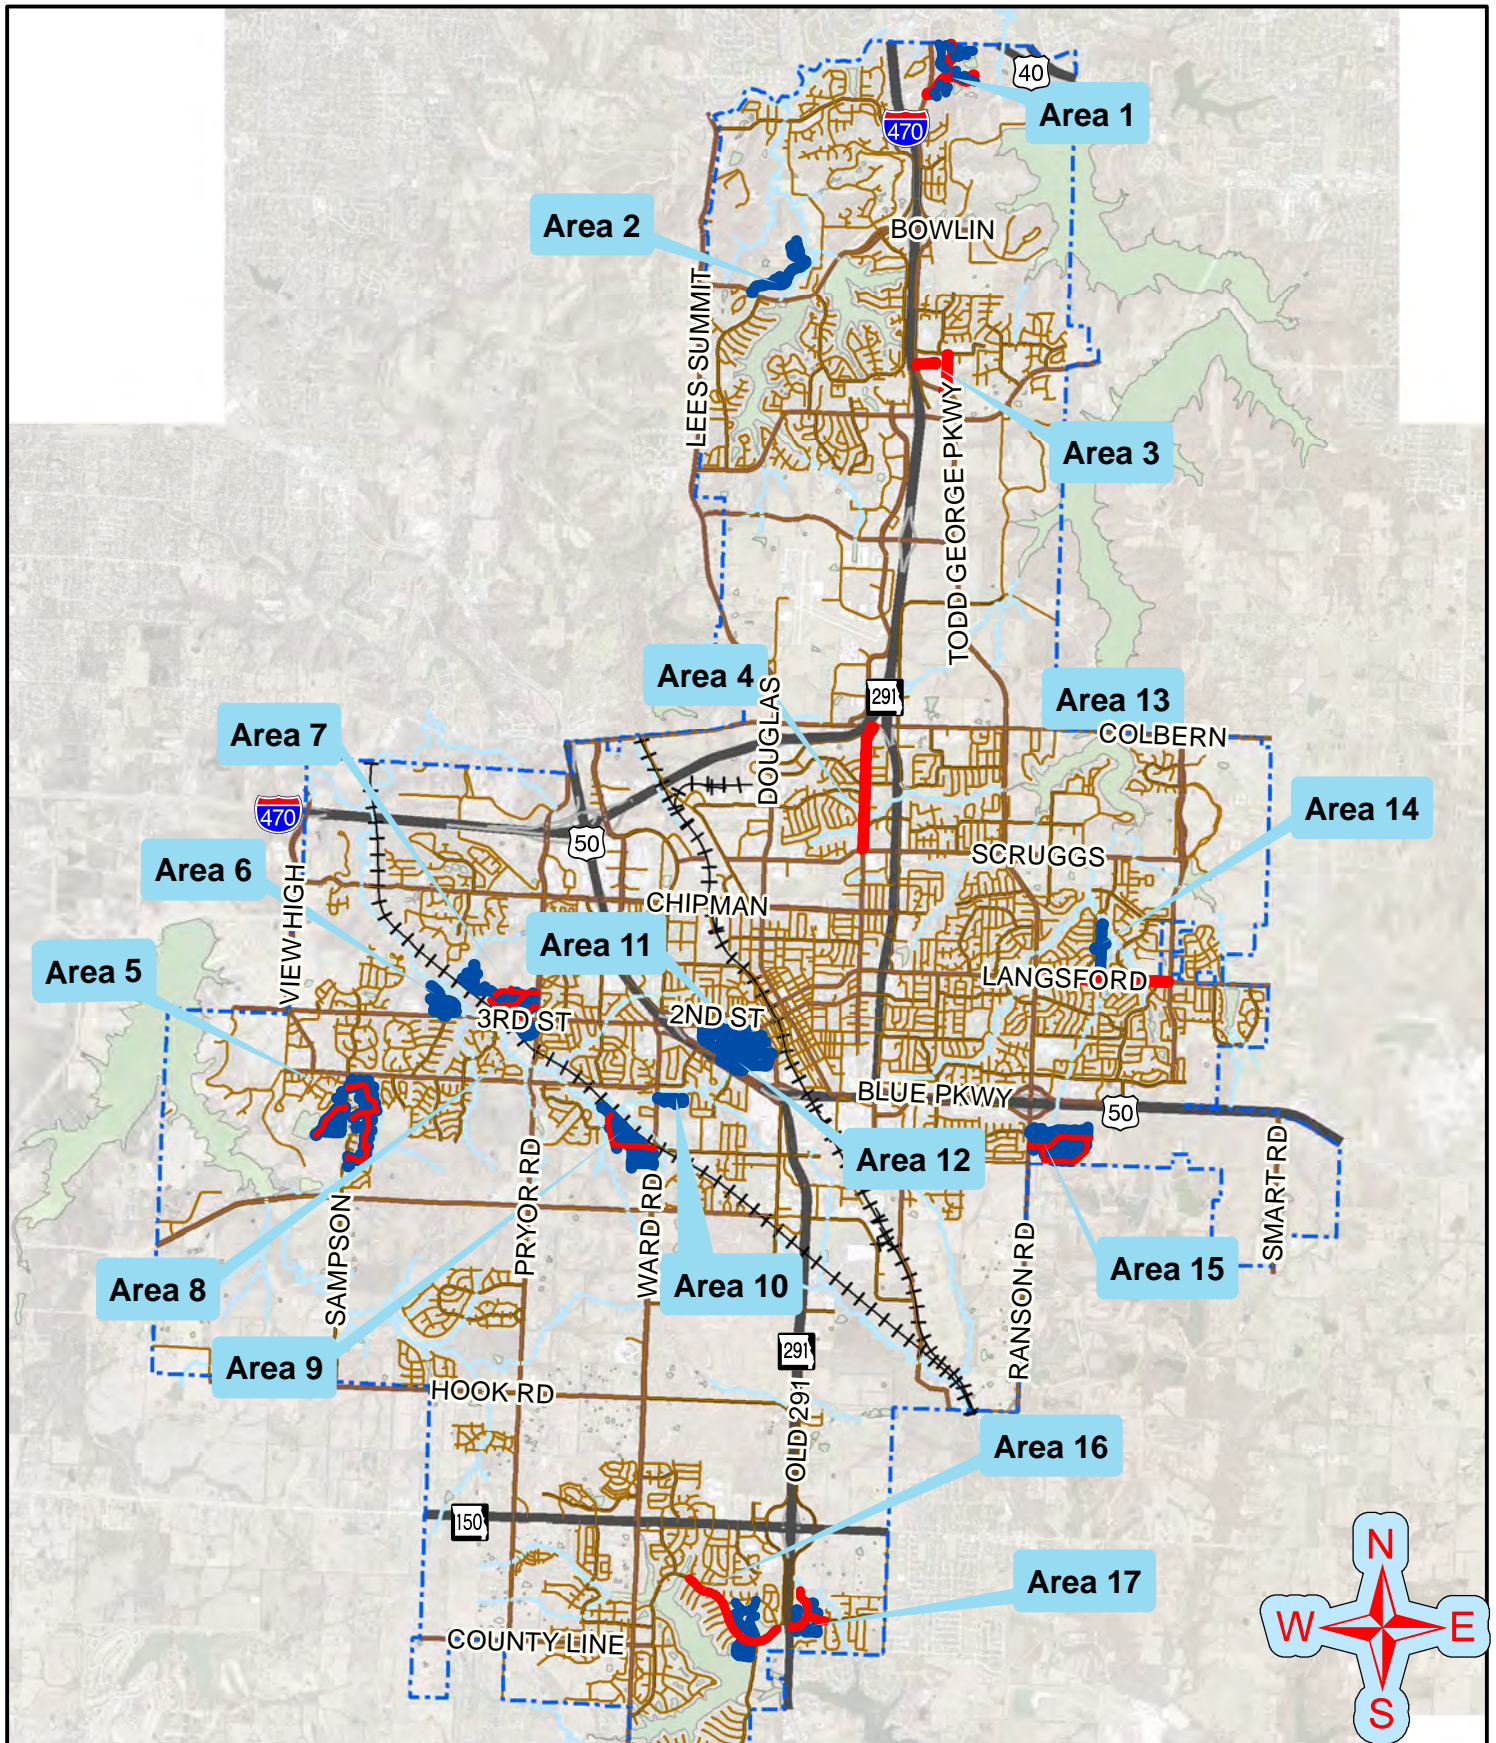

# Lee's Summit FY2017 Surface Seal

4401-21C

## Legend

- Slurry Seal
- MICRO Surface

Overview