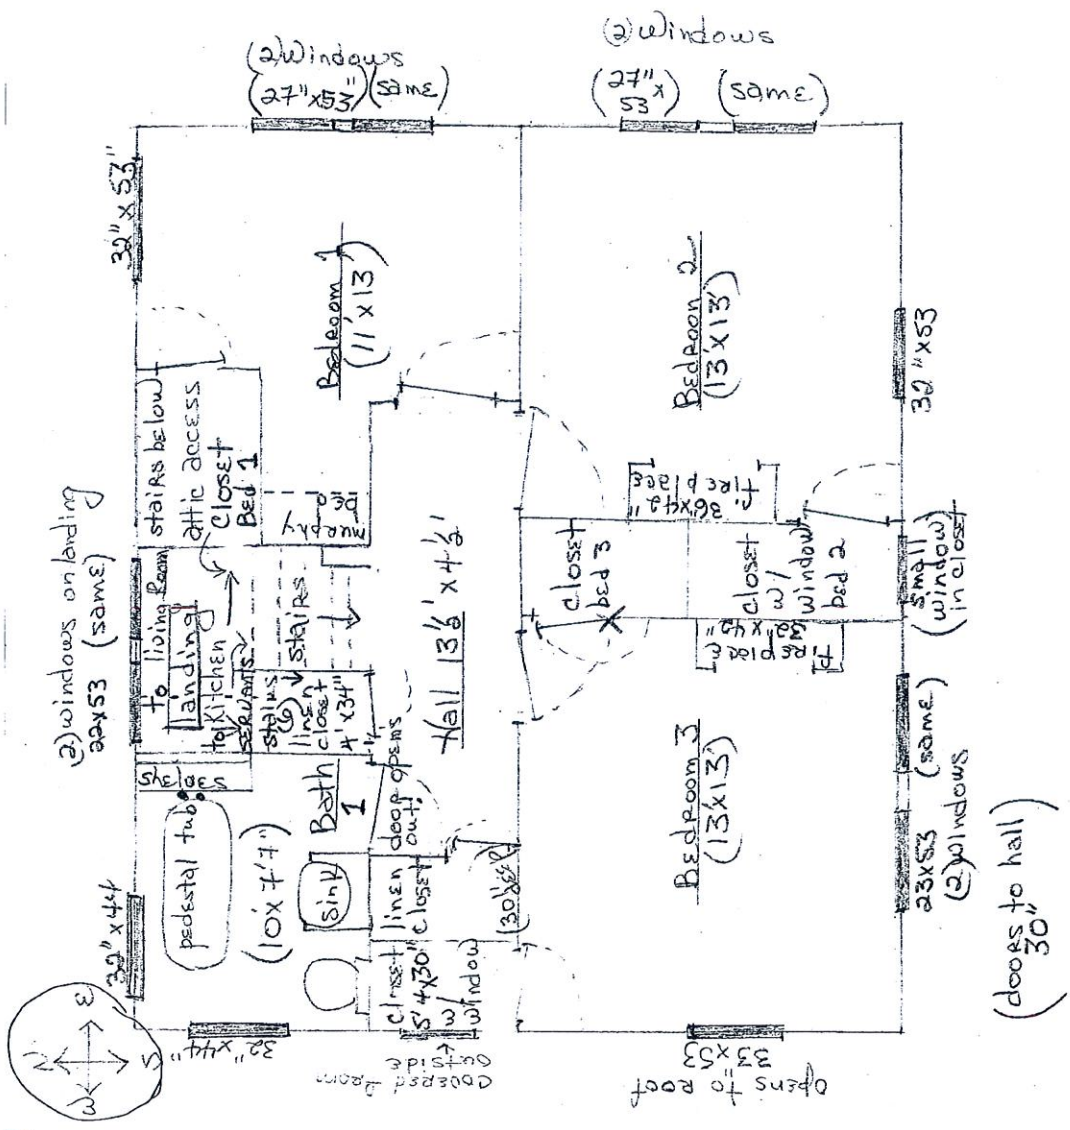

Deck  
10'x12'

24x35  
stained  
glass frame

Upstairs

RECEIVED

AUG 19 2016

Planning & Codes Admin

B&B on Madison  
P.M. Stiefelmann  
200 S.W. Madison St.