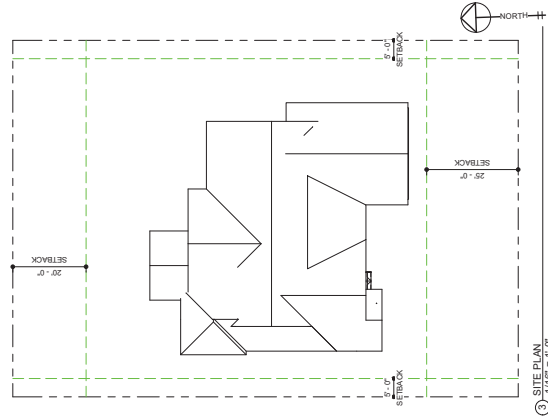

ERICH RESIDENCE
NEW CONSTRUCTION
4 NW FOREST AVE
LEES SUMMIT, MO 64063

REVISIONS

COVER

0-CV

DATE 9/22/2021 5:27:15 PM
SCALE AS INDICATED

BUILDING SQUARE FOOTAGE (SQFT)	
MAIN LEVEL TOTAL	2112
LOWER LEVEL TOTAL	694
CONDITIONED SPACE TOTAL	3106
LOWER LEVEL UNCONDITIONED TOTAL	1332
GARAGE TOTAL	716
COVERED PORCHES TOTAL	207
SCREENED PORCH	209

② 3D FRONT