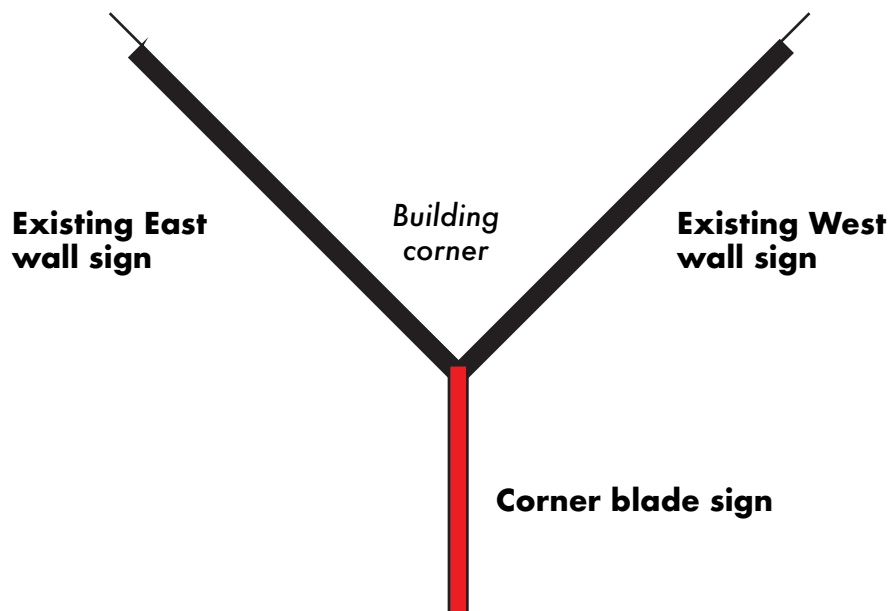

PERMIT

CORNER BLADE SIGN: Libations & Co. pointing hand logo will be depicted as a sign. Double-sided, all aluminum sign, outlined with green neon glass.

Plan view of sign package

PERMIT

Approx. location/scale of sign. Sign will project off the corner of building, just like previous sign.

All illustrations, concepts and descriptions are the property of Fossil Forge ©

PERMIT

FACADE DIMENSIONS

Total sq. feet
(both facades): 2,600

NORTH FACADE
Total sq. feet:
600

EAST FACADE
Total sq. feet: 2,000