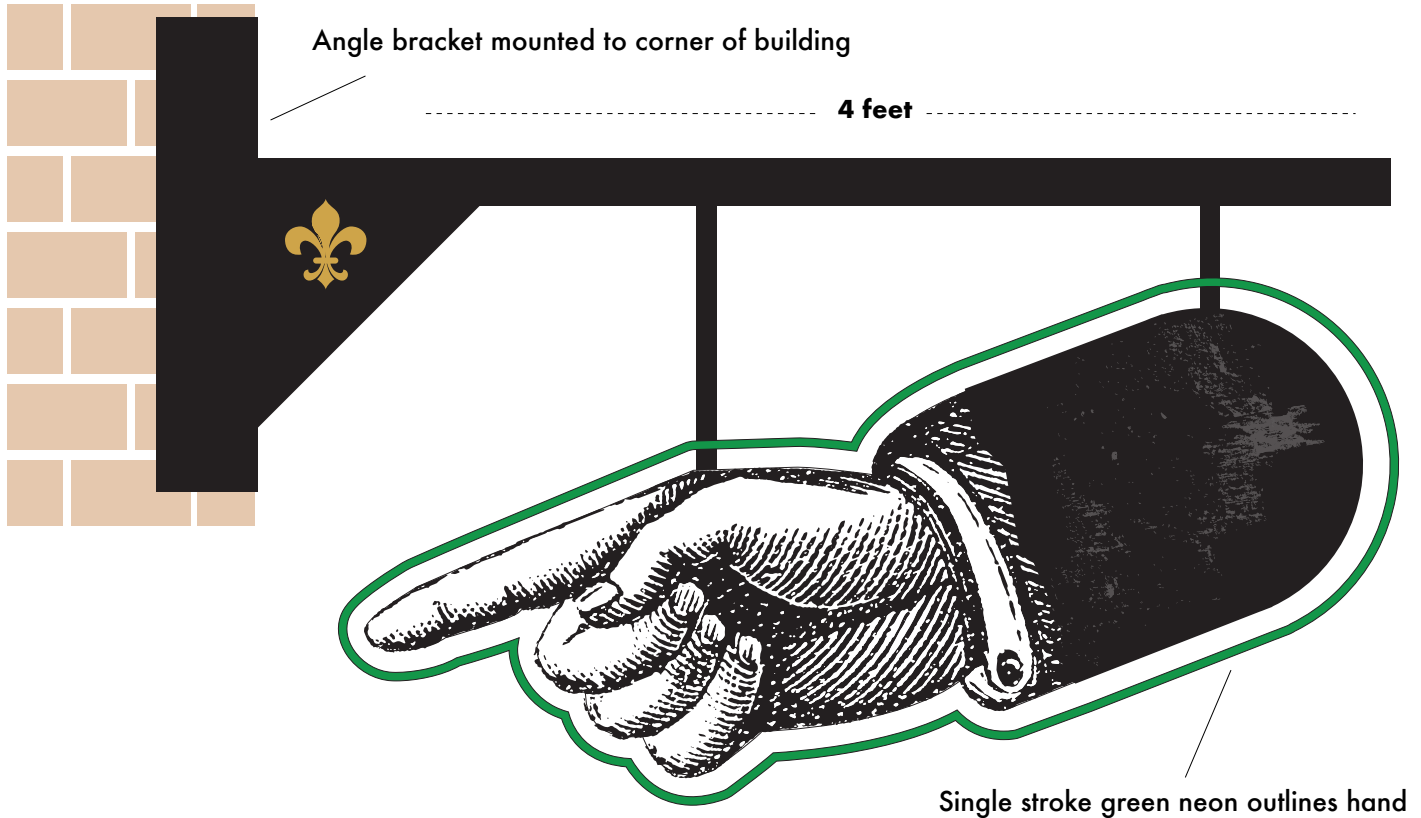

PERMIT

CORNER BLADE SIGN: Libations & Co. pointing hand logo will be depicted as a sign. Double-sided, all aluminum sign, outlined with green neon glass.

Plan view of sign package

PERMIT

Approx. location/scale of sign. Sign will project off the corner of building, just like previous sign.

All illustrations, concepts and descriptions are the property of Fossil Forge ©

PERMIT

FACADE DIMENSIONS

Total sq. feet
(both facades): 2,600

NORTH FACADE
Total sq. feet:
600

EAST FACADE
Total sq. feet: 2,000