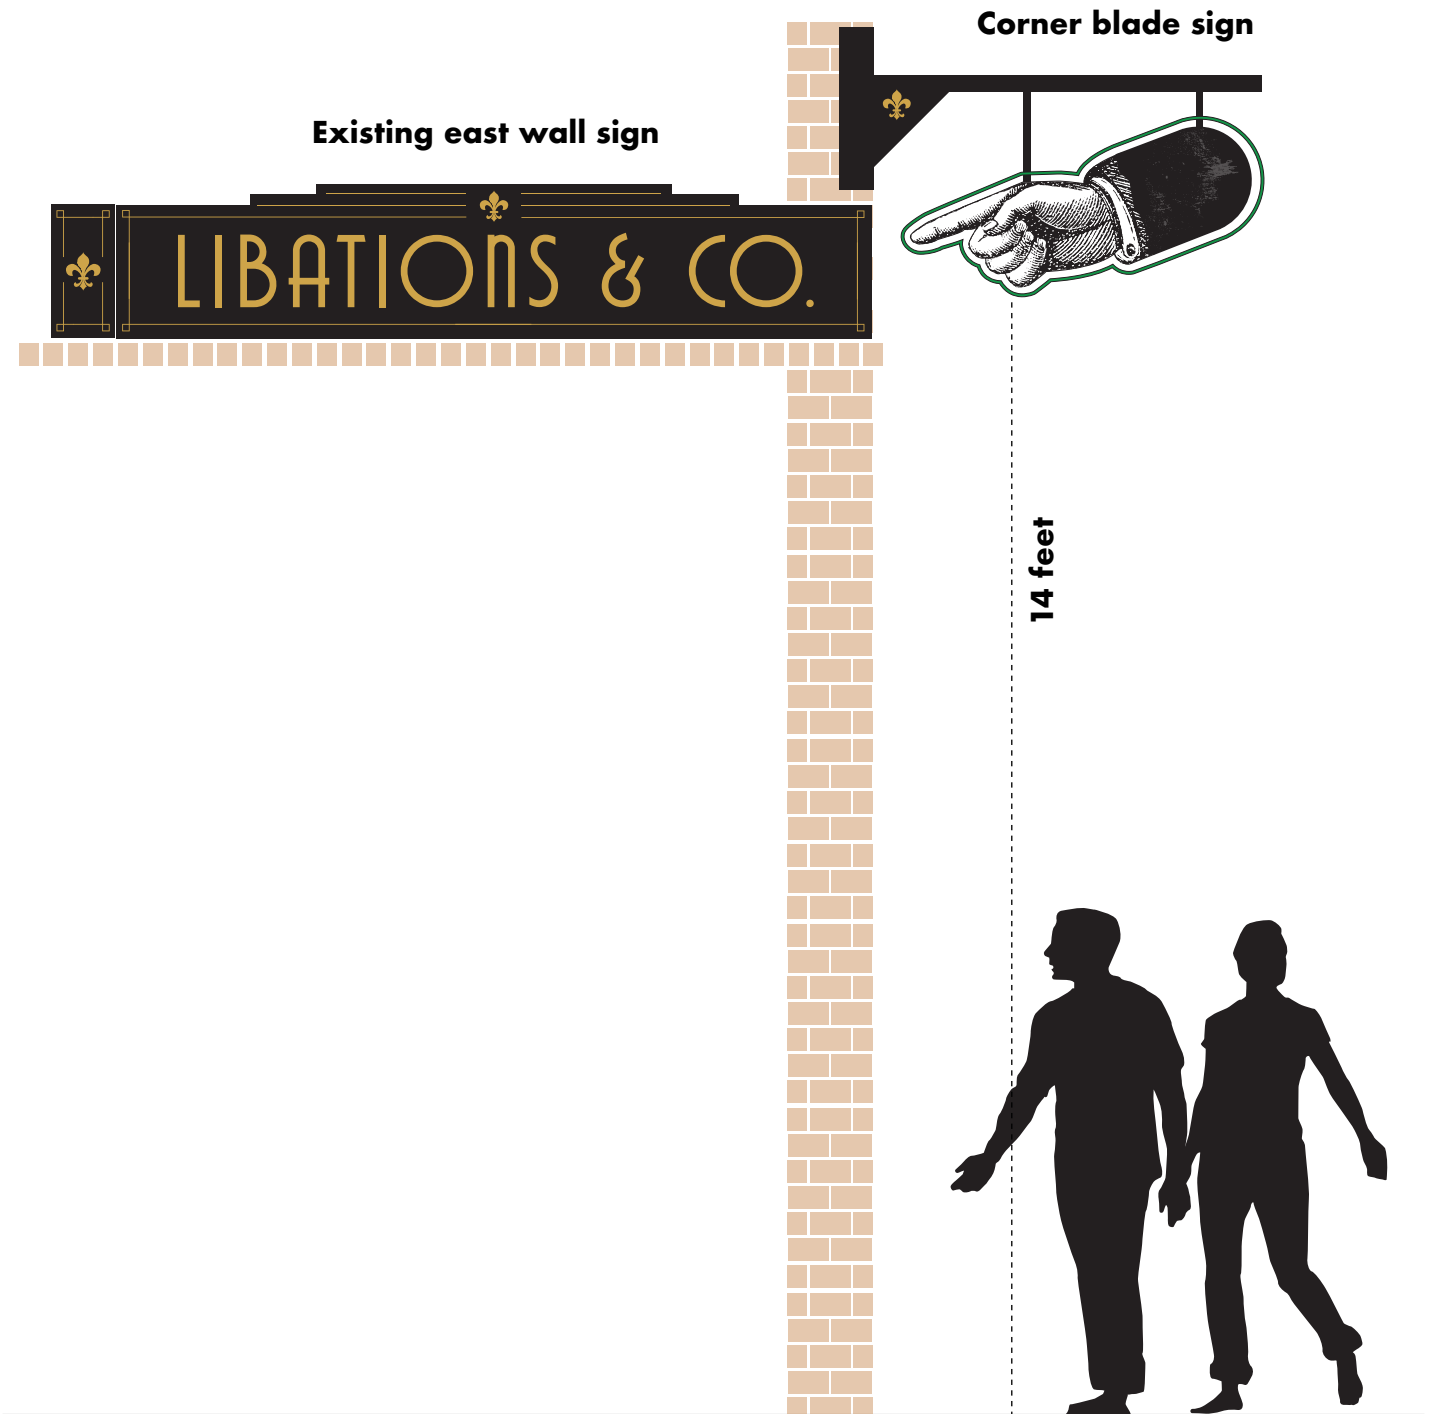

PERMIT

CORNER BLADE SIGN: Libations & Co. pointing hand logo will be depicted as a sign. Double-sided, all aluminum sign, outlined with green neon glass.

Plan view of sign package

PERMIT

Approx. location/scale of sign. Sign will project off the corner of building, just like previous sign.

All illustrations, concepts and descriptions are the property of Fossil Forge ©

PERMIT

FACADE DIMENSIONS

Total sq. feet
(both facades): 2,600

NORTH FACADE
Total sq. feet:
600

EAST FACADE
Total sq. feet: 2,000

All illustrations, concepts and descriptions are the property of Fossil Forge ©

PERMIT

ADDRESS LOCATION: 25 SE Third Street

All illustrations, concepts and descriptions are the property of Fossil Forge ©

PERMIT

CONTEXT/APPROX. LOCATION ON BUILDING

All illustrations, concepts and descriptions are the property of Fossil Forge ©