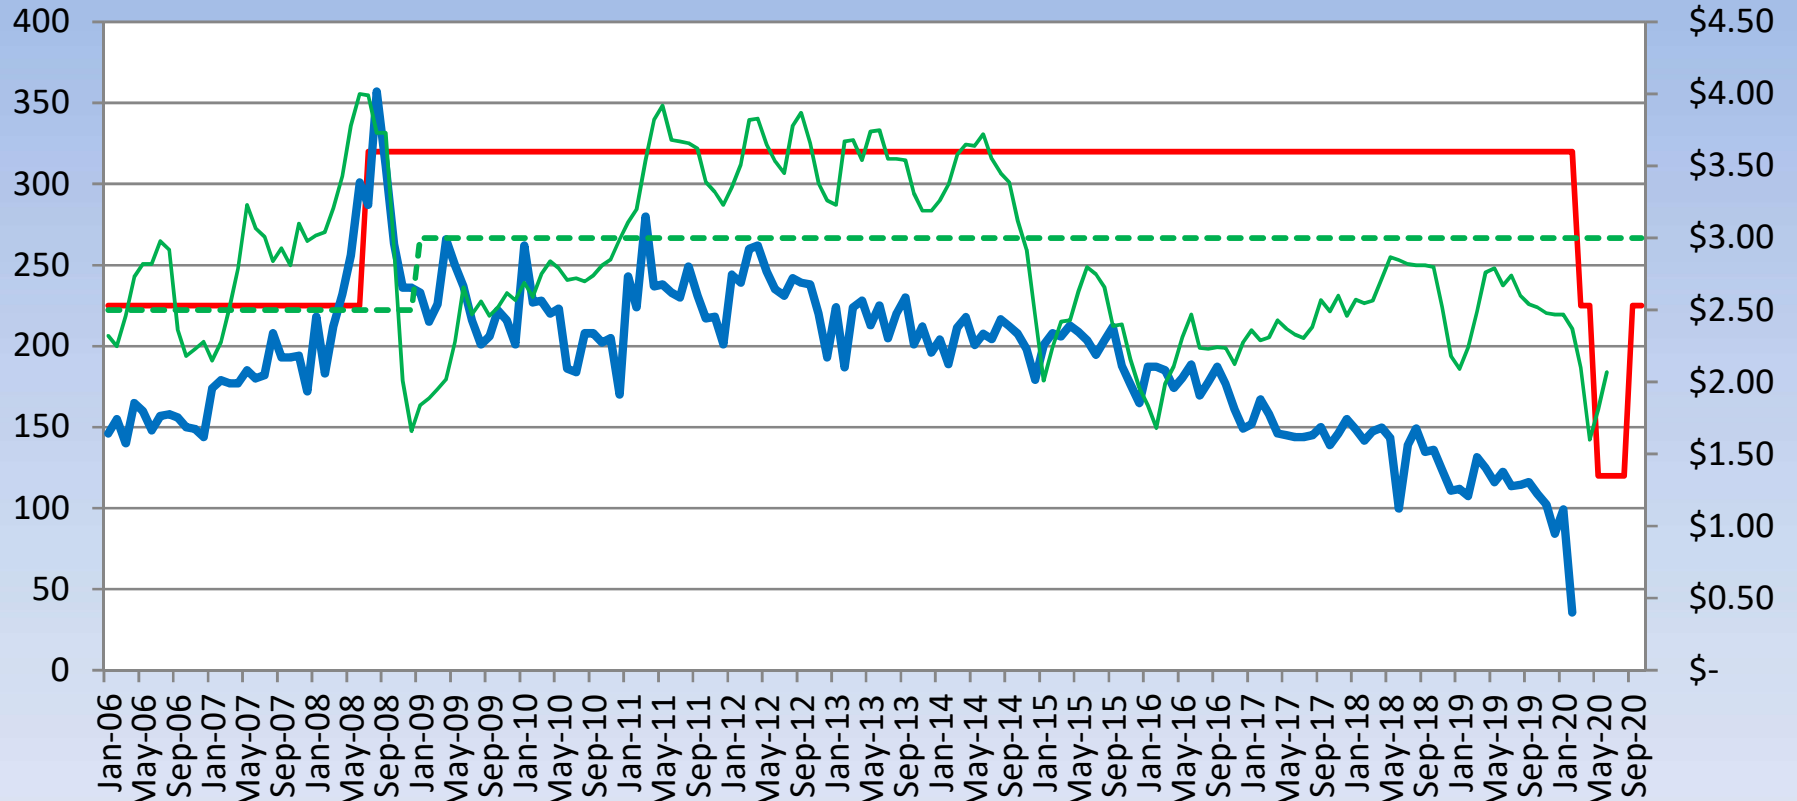

Express Transit Service

— Route 152 Capacity
 — Rotue 152 Daily Ridership
 - - - \$ Fare
 — Avg. Gas Price/Gallon