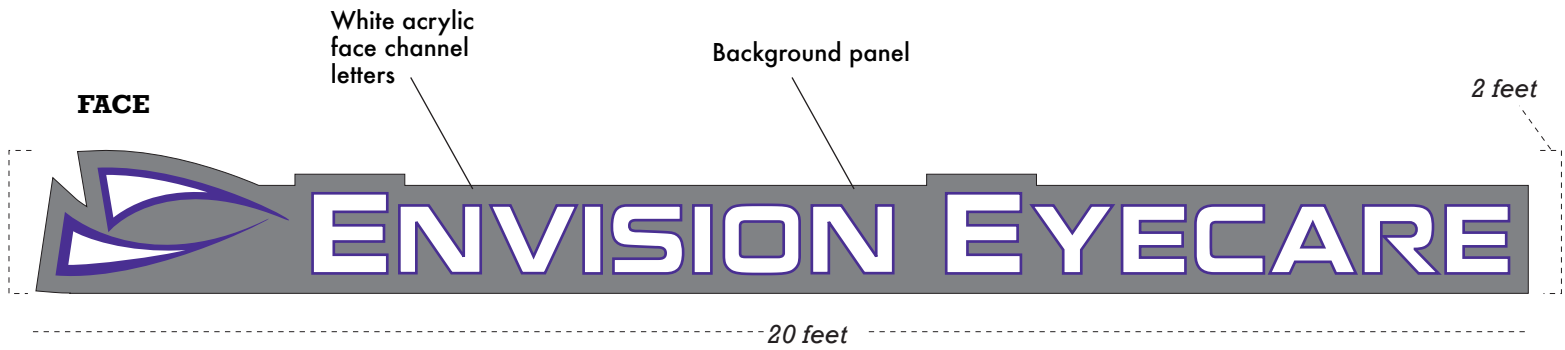

CONCEPT

CANOPY SIGN DESIGN: LED-illuminated channel letters. Mounted to raceway.

PROFILE

SIGN RENDERING

All illustrations, concepts and descriptions are the property of Fossil Forge ©

CONCEPT

SIGN DESIGN FOR ENVISION EYECARE: Sign is located on canopy above the front door.

Elevation

1 SOUTH ELEVATION

Sign dimensions: 20 feet long x 2 feet high

SIGN INCLUDES:

- White acrylic faced channel letters and elements (17 total)
- Interior LED illuminated.
- Raceway
- Backer
- Power sources
- All electrical within 5 feet