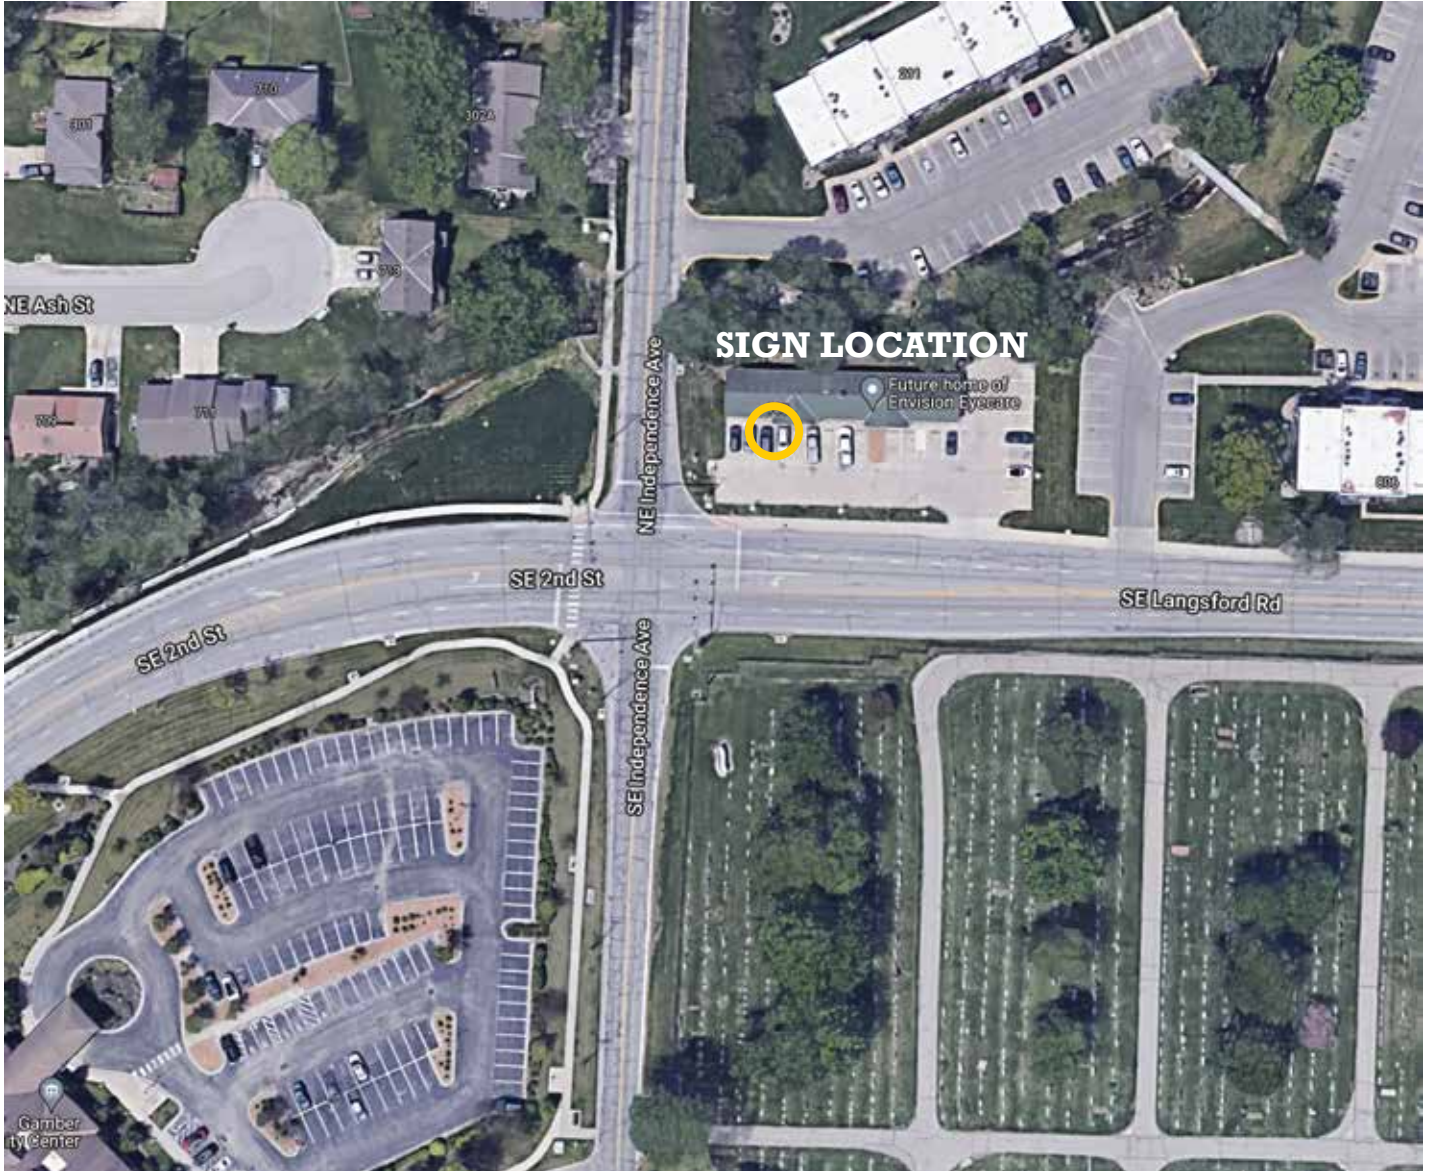

CONCEPT

CANOPY SIGN DESIGN: LED-illuminated channel letters. Mounted to raceway.

PROFILE

SIGN RENDERING

All illustrations, concepts and descriptions are the property of Fossil Forge ©

CONCEPT

SIGN DESIGN FOR ENVISION EYECARE: Sign is located on canopy above the front door.

Elevation

1 SOUTH ELEVATION

Sign dimensions: 20 feet long x 2 feet high

SIGN INCLUDES:

- White acrylic faced channel letters and elements (17 total)
- Interior LED illuminated.
- Raceway
- Backer
- Power sources
- All electrical within 5 feet

All illustrations, concepts and descriptions are the property of Fossil Forge ©

CONCEPT

SIGN LOCATION: 700 NE Langsford Road

All illustrations, concepts and descriptions are the property of Fossil Forge ©