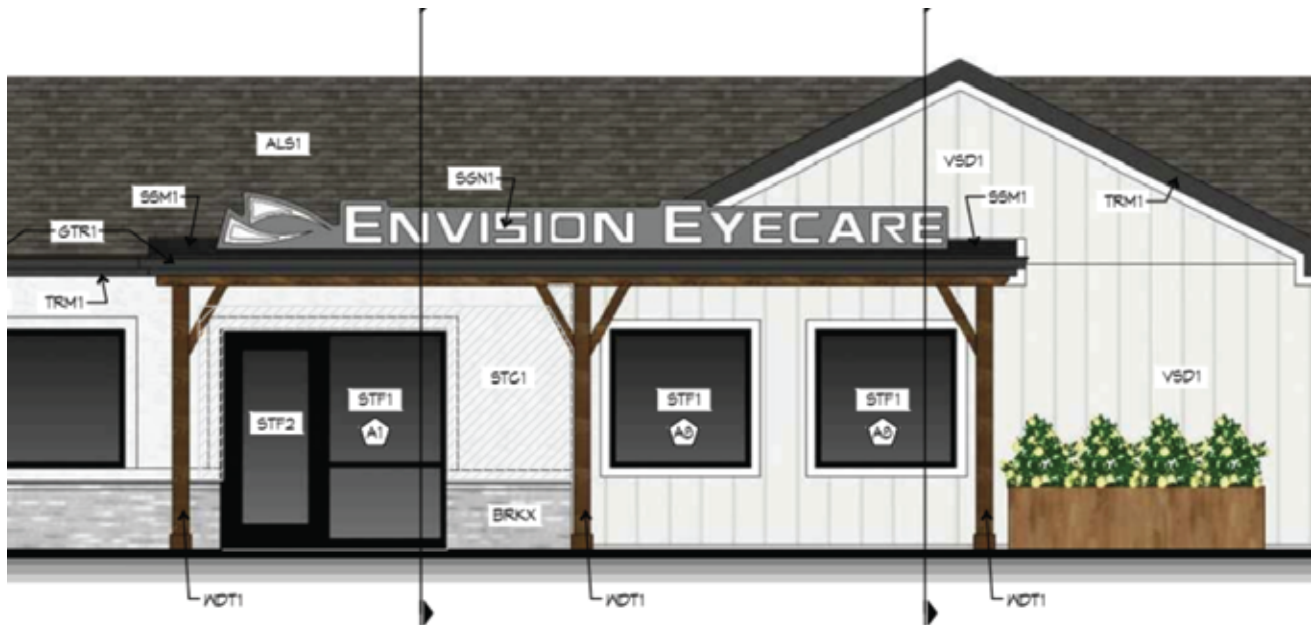

CONCEPT

CANOPY SIGN DESIGN: LED-illuminated channel letters. Mounted to raceway.

PROFILE

SIGN RENDERING

All illustrations, concepts and descriptions are the property of Fossil Forge ©

CONCEPT

SIGN DESIGN FOR ENVISION EYECARE: Sign is located on canopy above the front door.

Elevation

1 SOUTH ELEVATION

Sign dimensions: 20 feet long x 2 feet high

SIGN INCLUDES:

- White acrylic faced channel letters and elements (17 total)
- Interior LED illuminated.
- Raceway
- Backer
- Power sources
- All electrical within 5 feet

All illustrations, concepts and descriptions are the property of Fossil Forge ©

CONCEPT

SIGN LOCATION: 700 NE Langsford Road

All illustrations, concepts and descriptions are the property of Fossil Forge ©