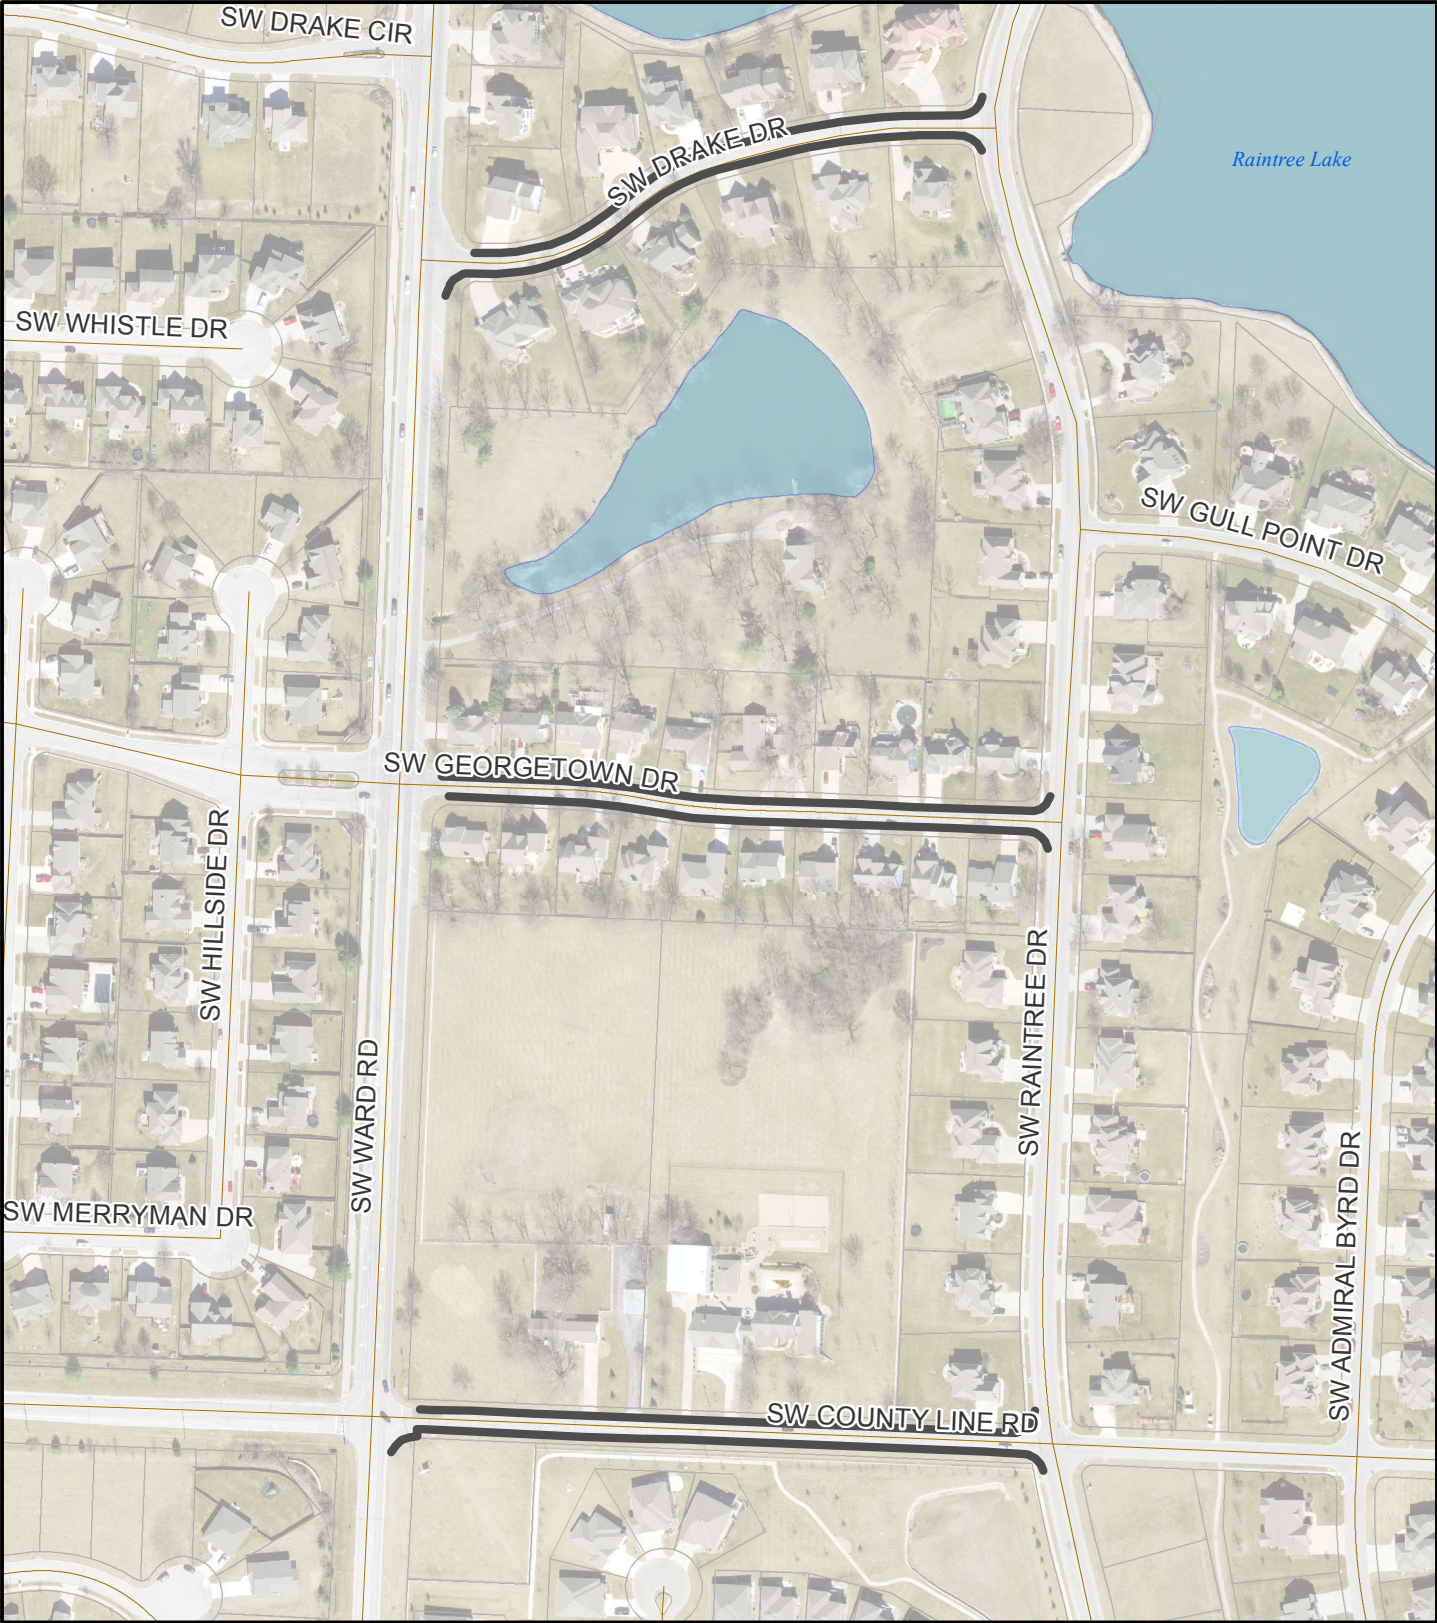

- Micro Surface
- Micro Surface - Night Work

City of Lee's Summit Surface Seal 324-18/19 (surface seal)

Area 2
Lakewood Shores

Legend

- Micro Surface
- Micro Surface - Night Work

City of Lee's Summit Surface Seal 324-18/19 (surface seal)

Area 11
Crossings

Legend

- Micro Surface
- Micro Surface - Night Work

City of Lee's Summit Surface Seal 324-18/19 (surface seal)

Area 12
3rd Street

Legend

- Micro Surface
- Micro Surface - Night Work

City of Lee's Summit Surface Seal 324-18/19 (surface seal)

Area 13
New Longview

Legend

- Micro Surface
- Micro Surface - Night Work

City of Lee's Summit Surface Seal 324-18/19 (surface seal)

Area 14
Scherer Pkwy

Legend

- Micro Surface
- Micro Surface - Night Work

City of Lee's Summit Surface Seal 324-18/19 (surface seal)

Area 15
Raintree

Legend

- Micro Surface
- Micro Surface - Night Work