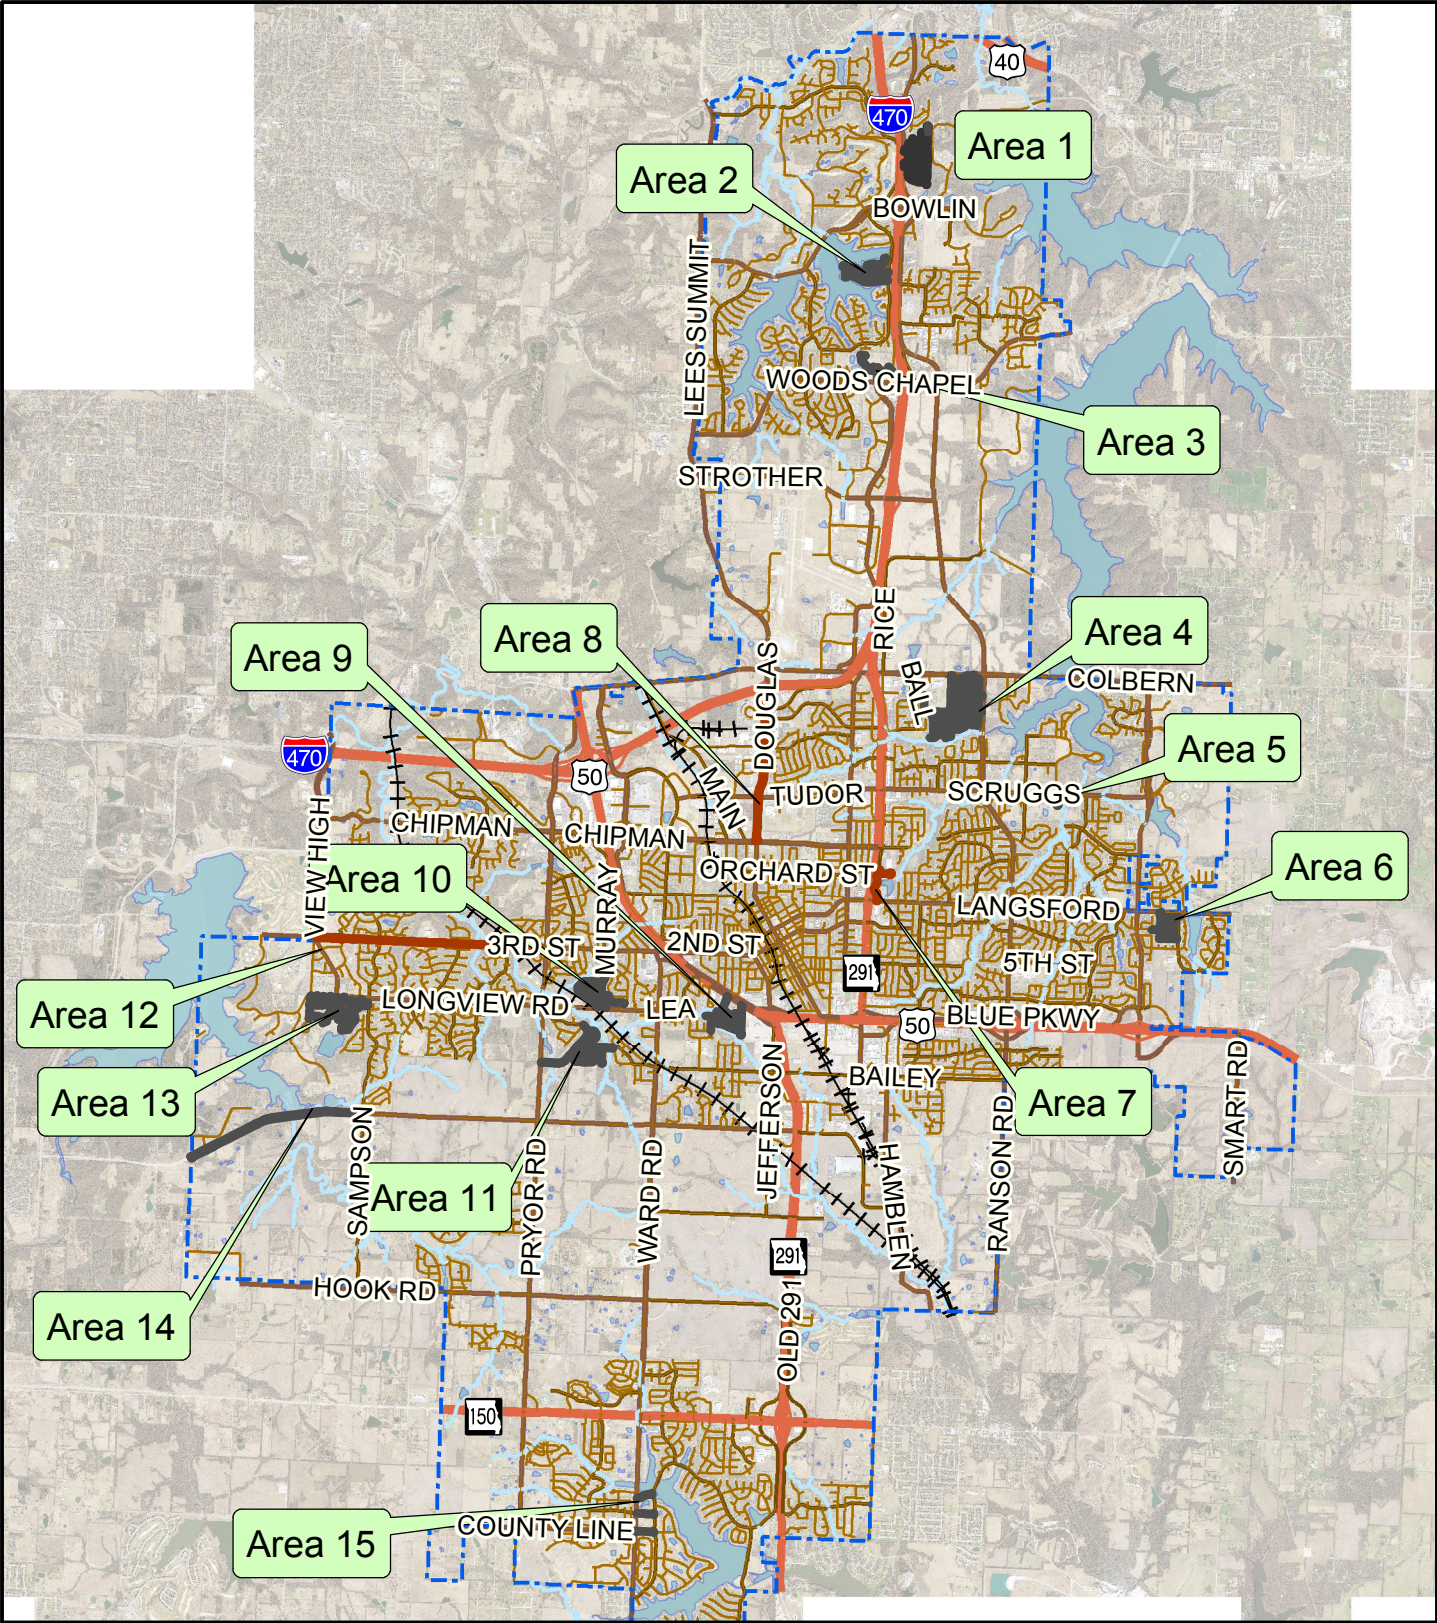

City of Lee's Summit Surface Seal 324-18/19 (surface seal)

Overview

Legend

- Micro Surface
- Micro Surface - Night Work

City of Lee's Summit Surface Seal 324-18/19 (surface seal)

Area 1
Ridgewood Hills

Legend

- Micro Surface
- Micro Surface - Night Work

City of Lee's Summit Surface Seal 324-18/19 (surface seal)

Area 2
Lakewood Shores

Legend

- Micro Surface
- Micro Surface - Night Work

City of Lee's Summit Surface Seal 324-18/19 (surface seal)

Area 3
Chapel Ridge

Legend

- Micro Surface
- Micro Surface - Night Work

City of Lee's Summit Surface Seal 324-18/19 (surface seal)

Area 4
Amber Hills

Legend

- Micro Surface
- Micro Surface - Night Work

City of Lee's Summit Surface Seal 324-18/19 (surface seal)

Area 7
Rice Road

- Legend**
- Micro Surface
 - Micro Surface - Night Work

City of Lee's Summit Surface Seal 324-18/19 (surface seal)

Area 8
Douglas

Legend

- Micro Surface
- Micro Surface - Night Work

City of Lee's Summit Surface Seal 324-18/19 (surface seal)