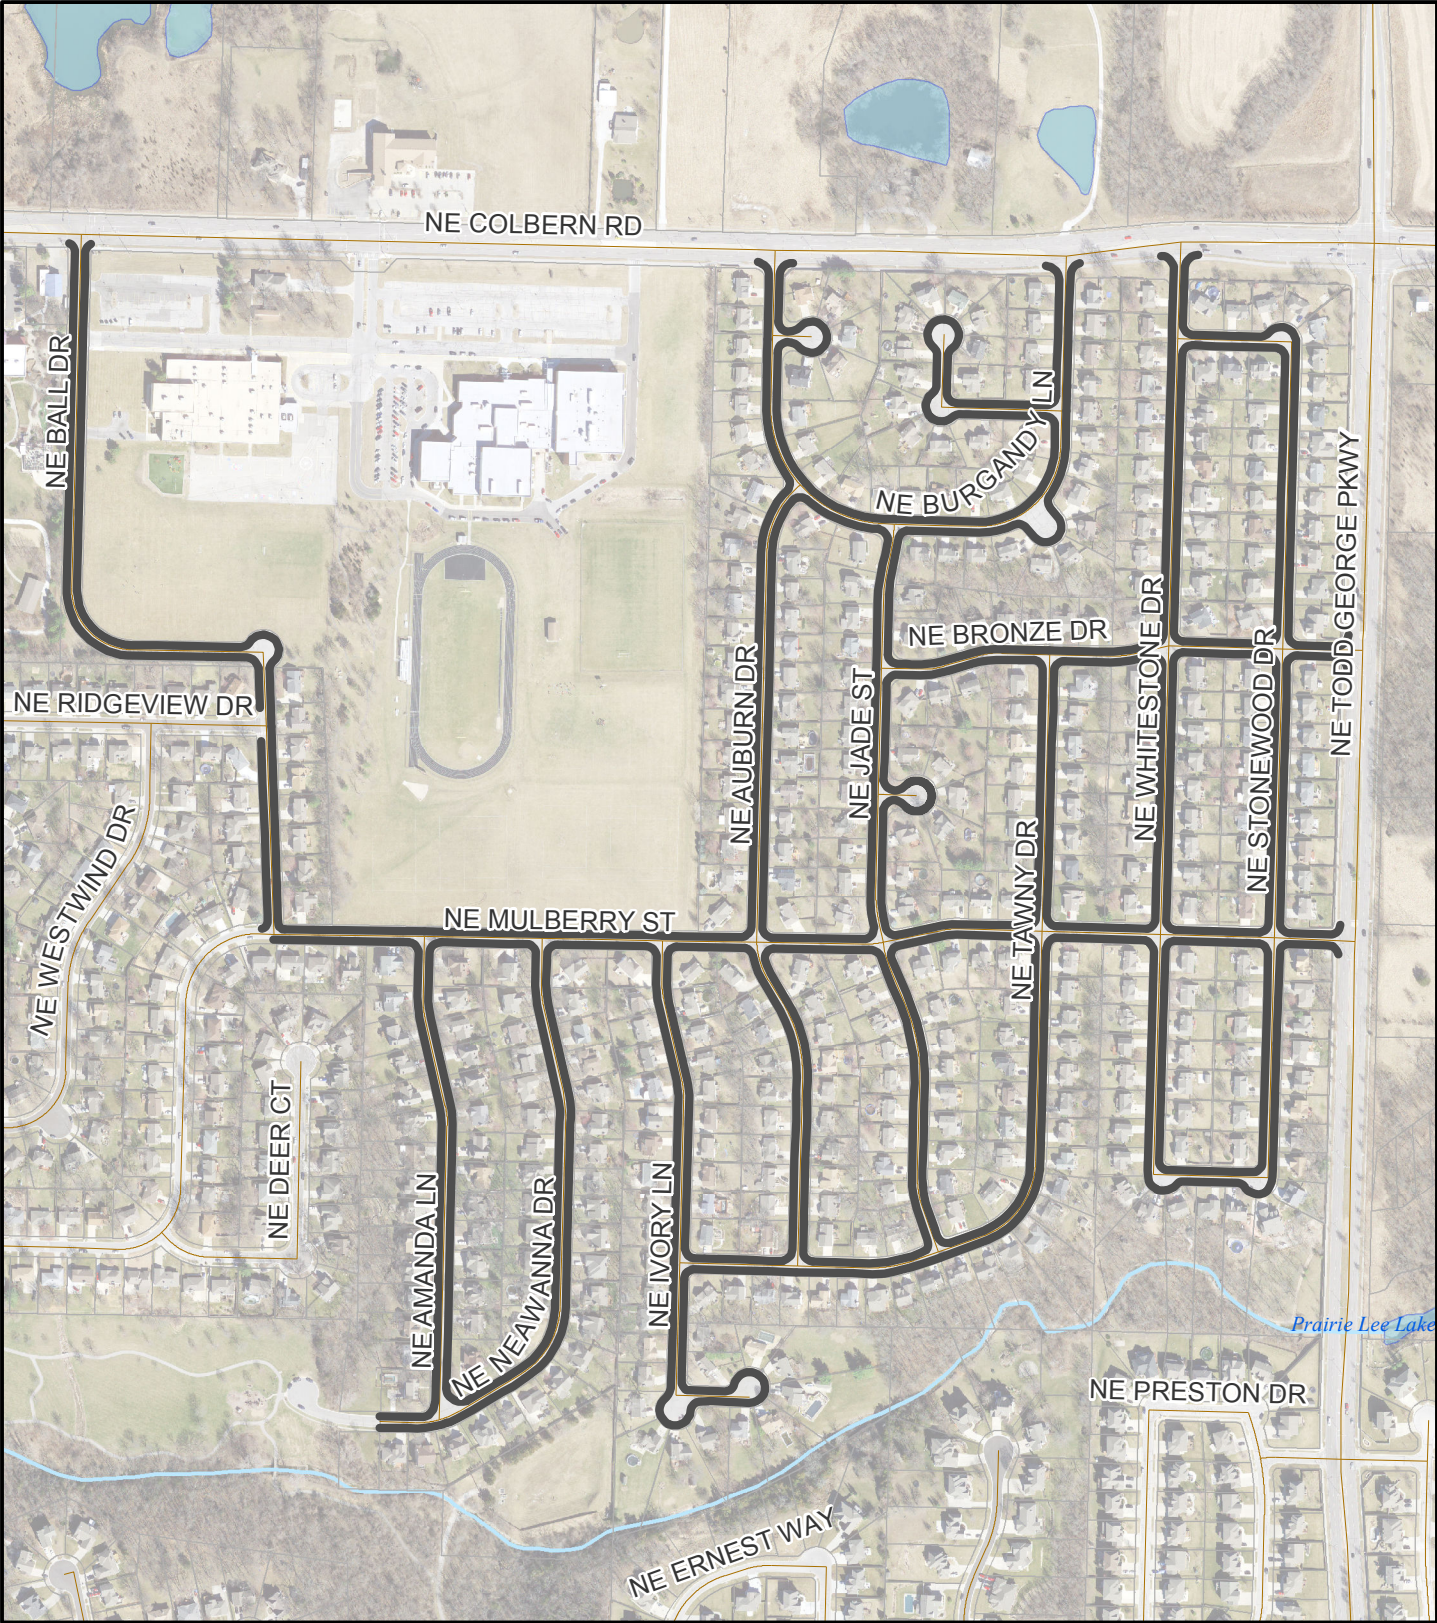

City of Lee's Summit Surface Seal 324-18/19 (surface seal)

Overview

Legend

- Micro Surface
- Micro Surface - Night Work

City of Lee's Summit Surface Seal 324-18/19 (surface seal)

Area 1
Ridgewood Hills

Legend

- Micro Surface
- Micro Surface - Night Work

City of Lee's Summit Surface Seal 324-18/19 (surface seal)

Area 2
Lakewood Shores

Legend

- Micro Surface
- Micro Surface - Night Work

City of Lee's Summit Surface Seal 324-18/19 (surface seal)

Area 3
Chapel Ridge

Legend

- Micro Surface
- Micro Surface - Night Work

City of Lee's Summit Surface Seal 324-18/19 (surface seal)

Area 4
Amber Hills

Legend

- Micro Surface
- Micro Surface - Night Work

City of Lee's Summit Surface Seal 324-18/19 (surface seal)

Area 7
Rice Road

- Legend**
- Micro Surface
 - Micro Surface - Night Work

City of Lee's Summit Surface Seal 324-18/19 (surface seal)

Area 8
Douglas

Legend

- Micro Surface
- Micro Surface - Night Work

City of Lee's Summit Surface Seal 324-18/19 (surface seal)