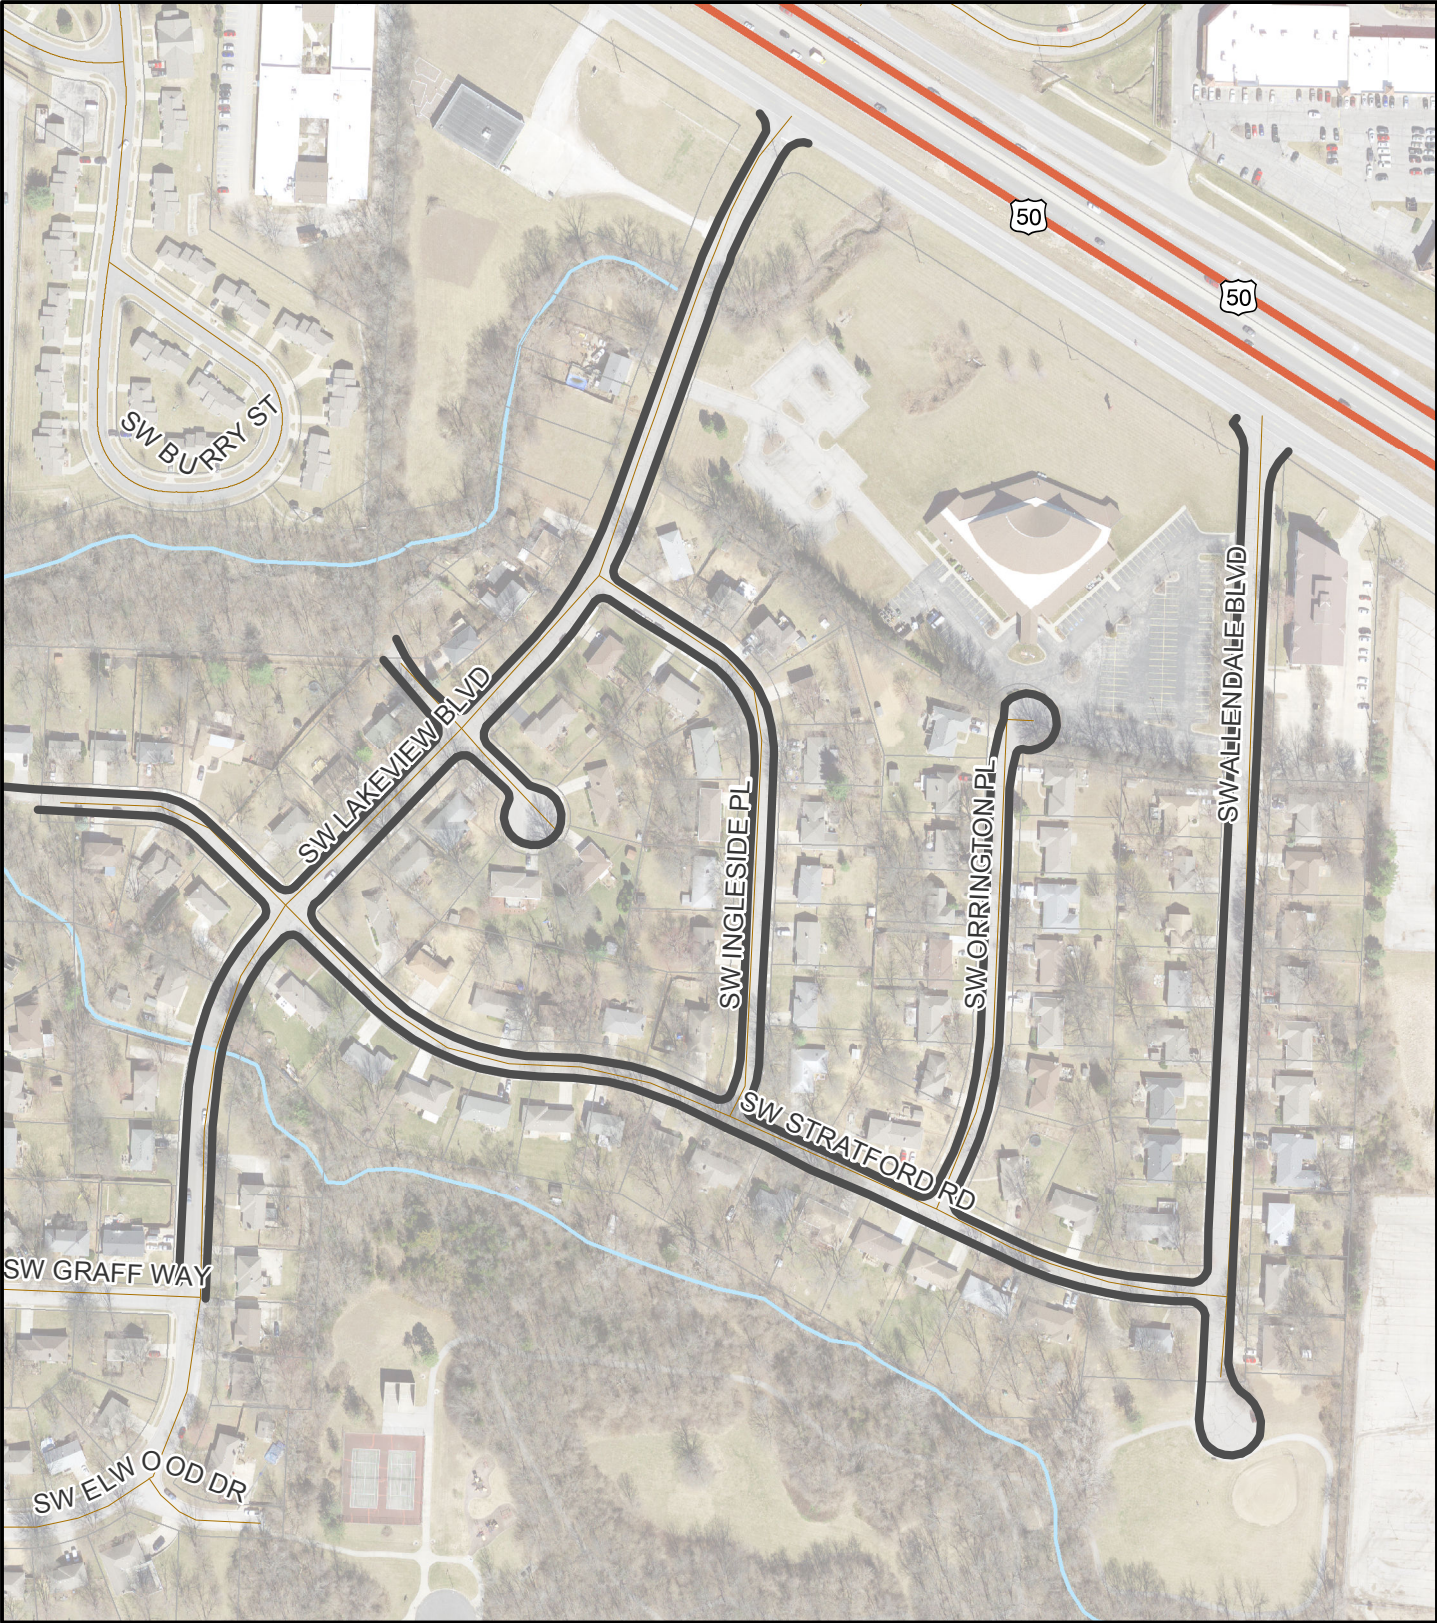

City of Lee's Summit Surface Seal 324-18/19 (surface seal)

Overview

Legend

- Micro Surface
- Micro Surface - Night Work

City of Lee's Summit Surface Seal 324-18/19 (surface seal)

Area 1
Ridgewood Hills

Legend

- Micro Surface
- Micro Surface - Night Work

City of Lee's Summit Surface Seal 324-18/19 (surface seal)

Area 2
Lakewood Shores

Legend

- Micro Surface
- Micro Surface - Night Work

City of Lee's Summit Surface Seal 324-18/19 (surface seal)

Area 7
Rice Road

- Legend**
- Micro Surface
 - Micro Surface - Night Work

City of Lee's Summit Surface Seal 324-18/19 (surface seal)

Area 8
Douglas

Legend

- Micro Surface
- Micro Surface - Night Work

City of Lee's Summit Surface Seal 324-18/19 (surface seal)

Area 9
Hinsdale

Legend

- Micro Surface
- Micro Surface - Night Work

City of Lee's Summit Surface Seal 324-18/19 (surface seal)

Area 10
White Ridge

Legend

- Micro Surface
- Micro Surface - Night Work

City of Lee's Summit Surface Seal 324-18/19 (surface seal)