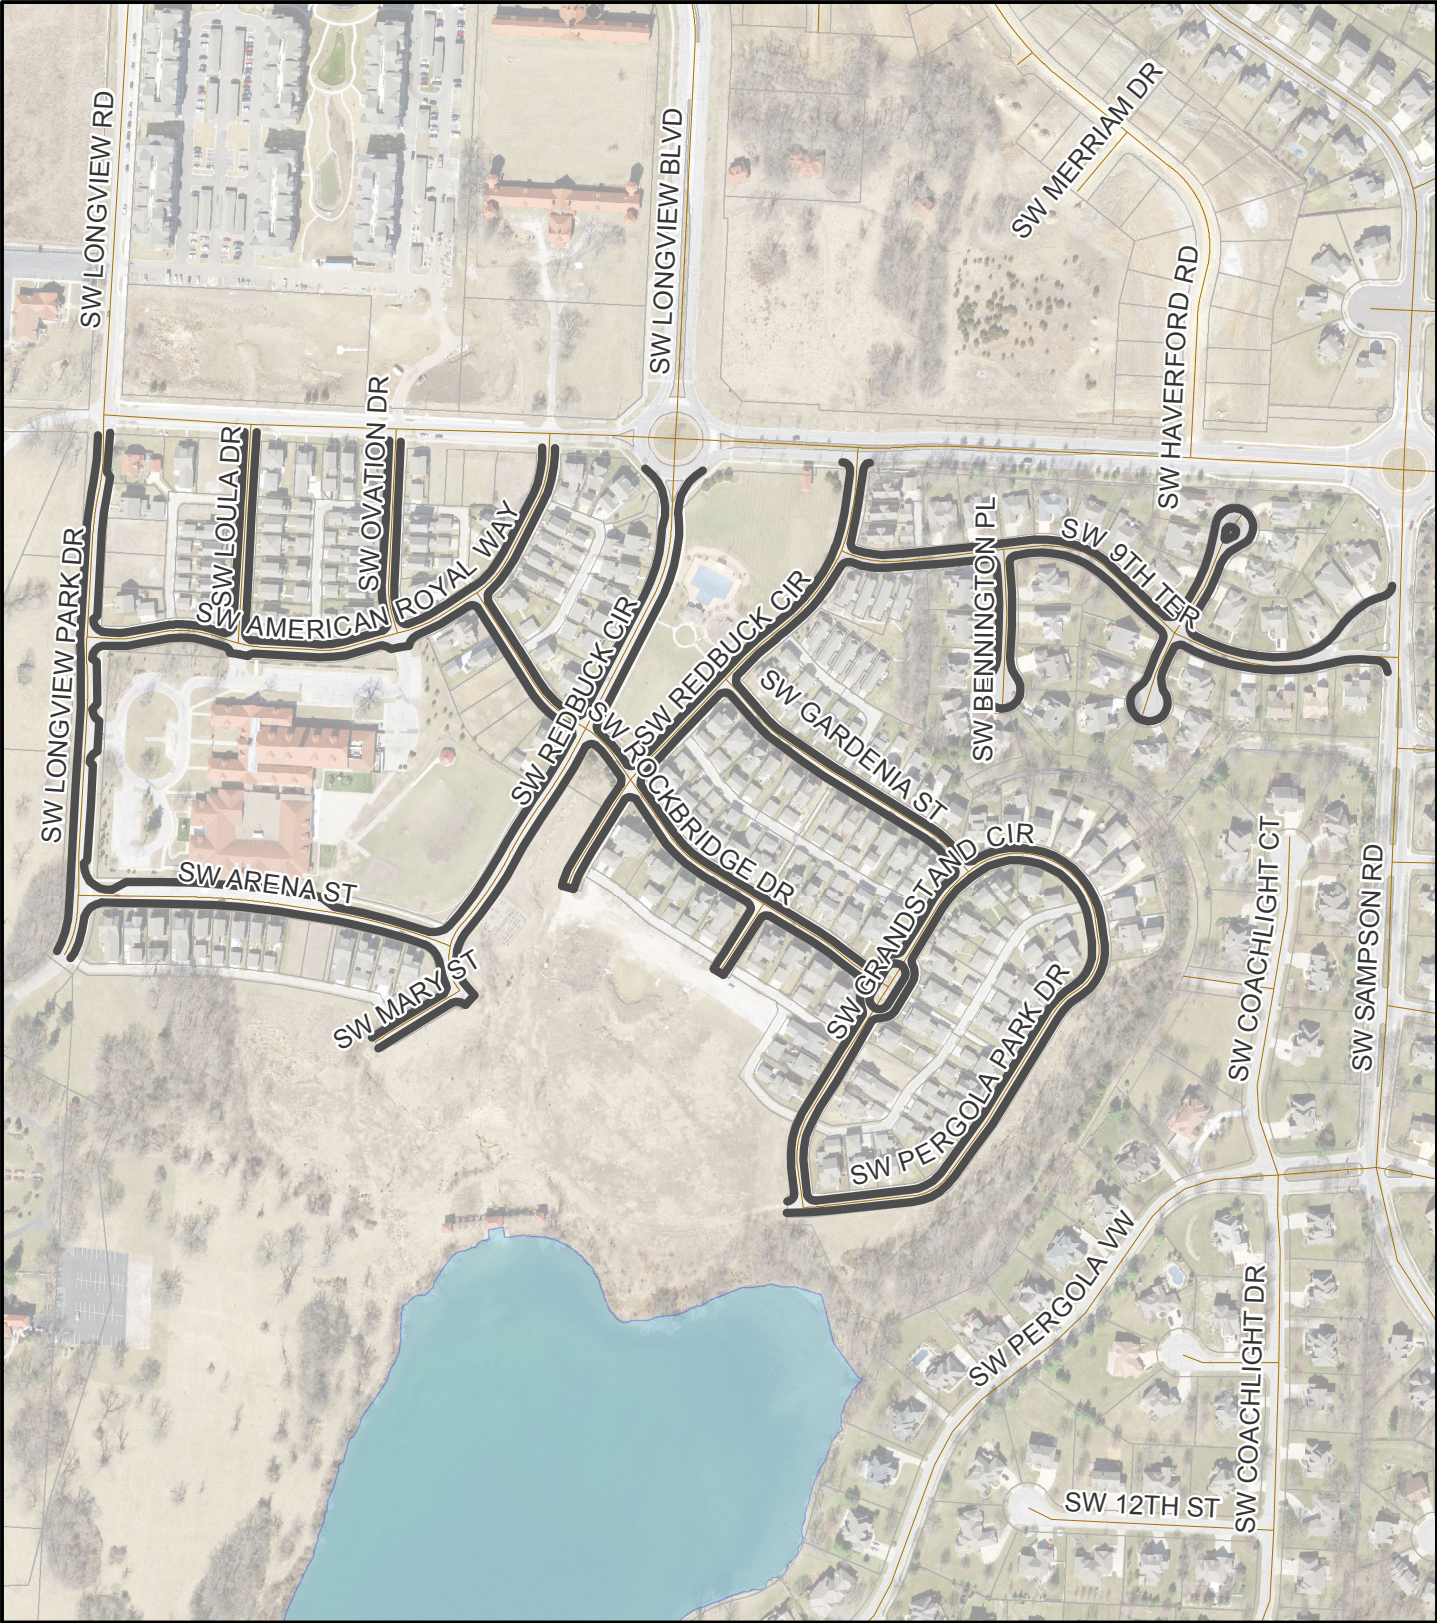

- Micro Surface
- Micro Surface - Night Work

City of Lee's Summit Surface Seal 324-18/19 (surface seal)

Area 2
Lakewood Shores

Legend

- Micro Surface
- Micro Surface - Night Work

City of Lee's Summit Surface Seal 324-18/19 (surface seal)

Area 11
Crossings

Legend

- Micro Surface
- Micro Surface - Night Work

City of Lee's Summit Surface Seal 324-18/19 (surface seal)

Area 12
3rd Street

Legend

- Micro Surface
- Micro Surface - Night Work

City of Lee's Summit Surface Seal 324-18/19 (surface seal)

Area 13
New Longview

Legend

- Micro Surface
- Micro Surface - Night Work

City of Lee's Summit Surface Seal 324-18/19 (surface seal)

Area 14
Scherer Pkwy

Legend

- Micro Surface
- Micro Surface - Night Work

City of Lee's Summit Surface Seal 324-18/19 (surface seal)

Area 15
Raintree

Legend

- Micro Surface
- Micro Surface - Night Work