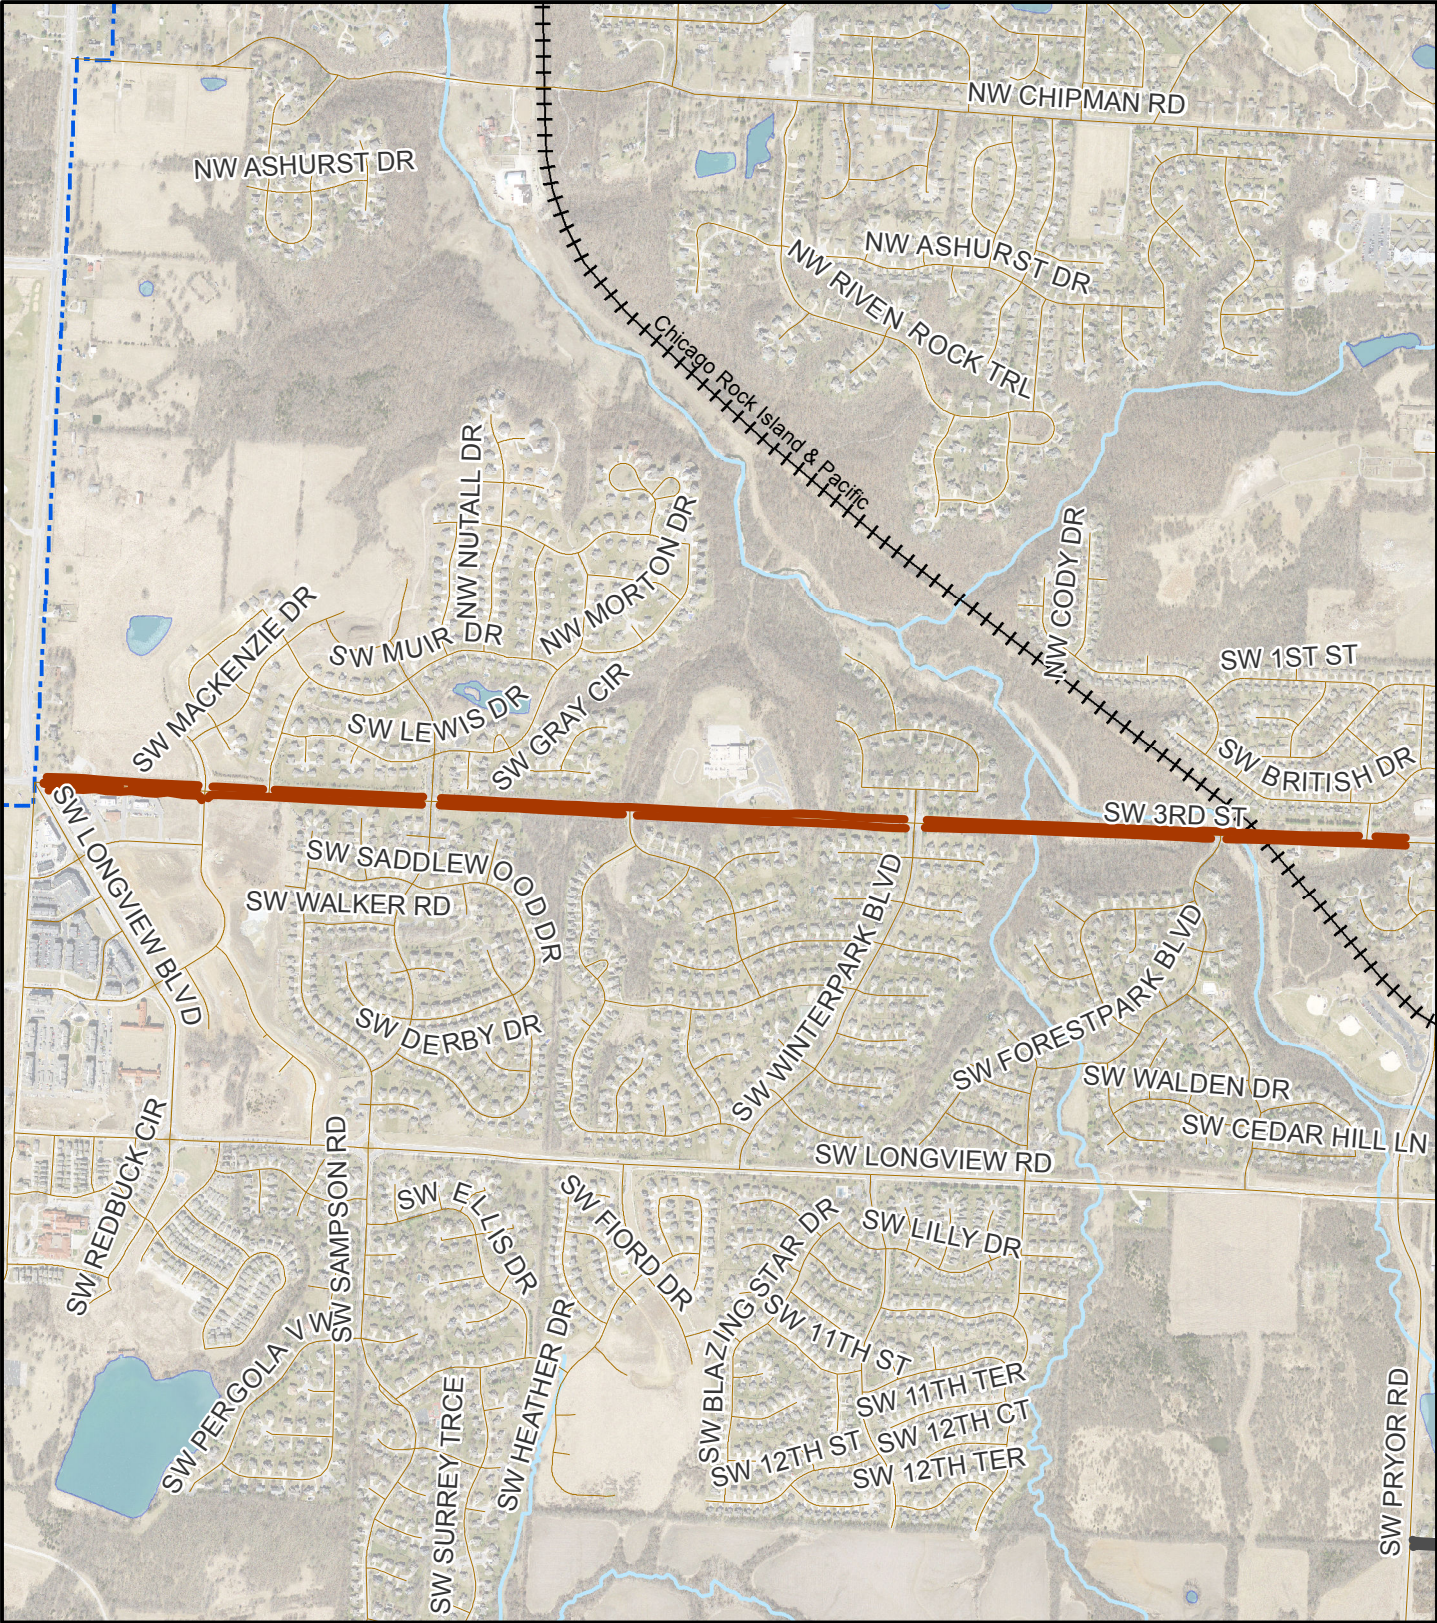

- Micro Surface
- Micro Surface - Night Work

City of Lee's Summit Surface Seal 324-18/19 (surface seal)

Area 2
Lakewood Shores

Legend

- Micro Surface
- Micro Surface - Night Work

City of Lee's Summit Surface Seal 324-18/19 (surface seal)

Area 7
Rice Road

- Legend**
- Micro Surface
 - Micro Surface - Night Work

City of Lee's Summit Surface Seal 324-18/19 (surface seal)

Area 8
Douglas

Legend

- Micro Surface
- Micro Surface - Night Work

City of Lee's Summit Surface Seal 324-18/19 (surface seal)

Area 9
Hinsdale

Legend

- Micro Surface
- Micro Surface - Night Work

City of Lee's Summit Surface Seal 324-18/19 (surface seal)

Area 10
White Ridge

Legend

- Micro Surface
- Micro Surface - Night Work

City of Lee's Summit Surface Seal 324-18/19 (surface seal)

Area 11
Crossings

Legend

- Micro Surface
- Micro Surface - Night Work

City of Lee's Summit Surface Seal 324-18/19 (surface seal)

Area 12
3rd Street

Legend

- Micro Surface
- Micro Surface - Night Work

City of Lee's Summit Surface Seal 324-18/19 (surface seal)