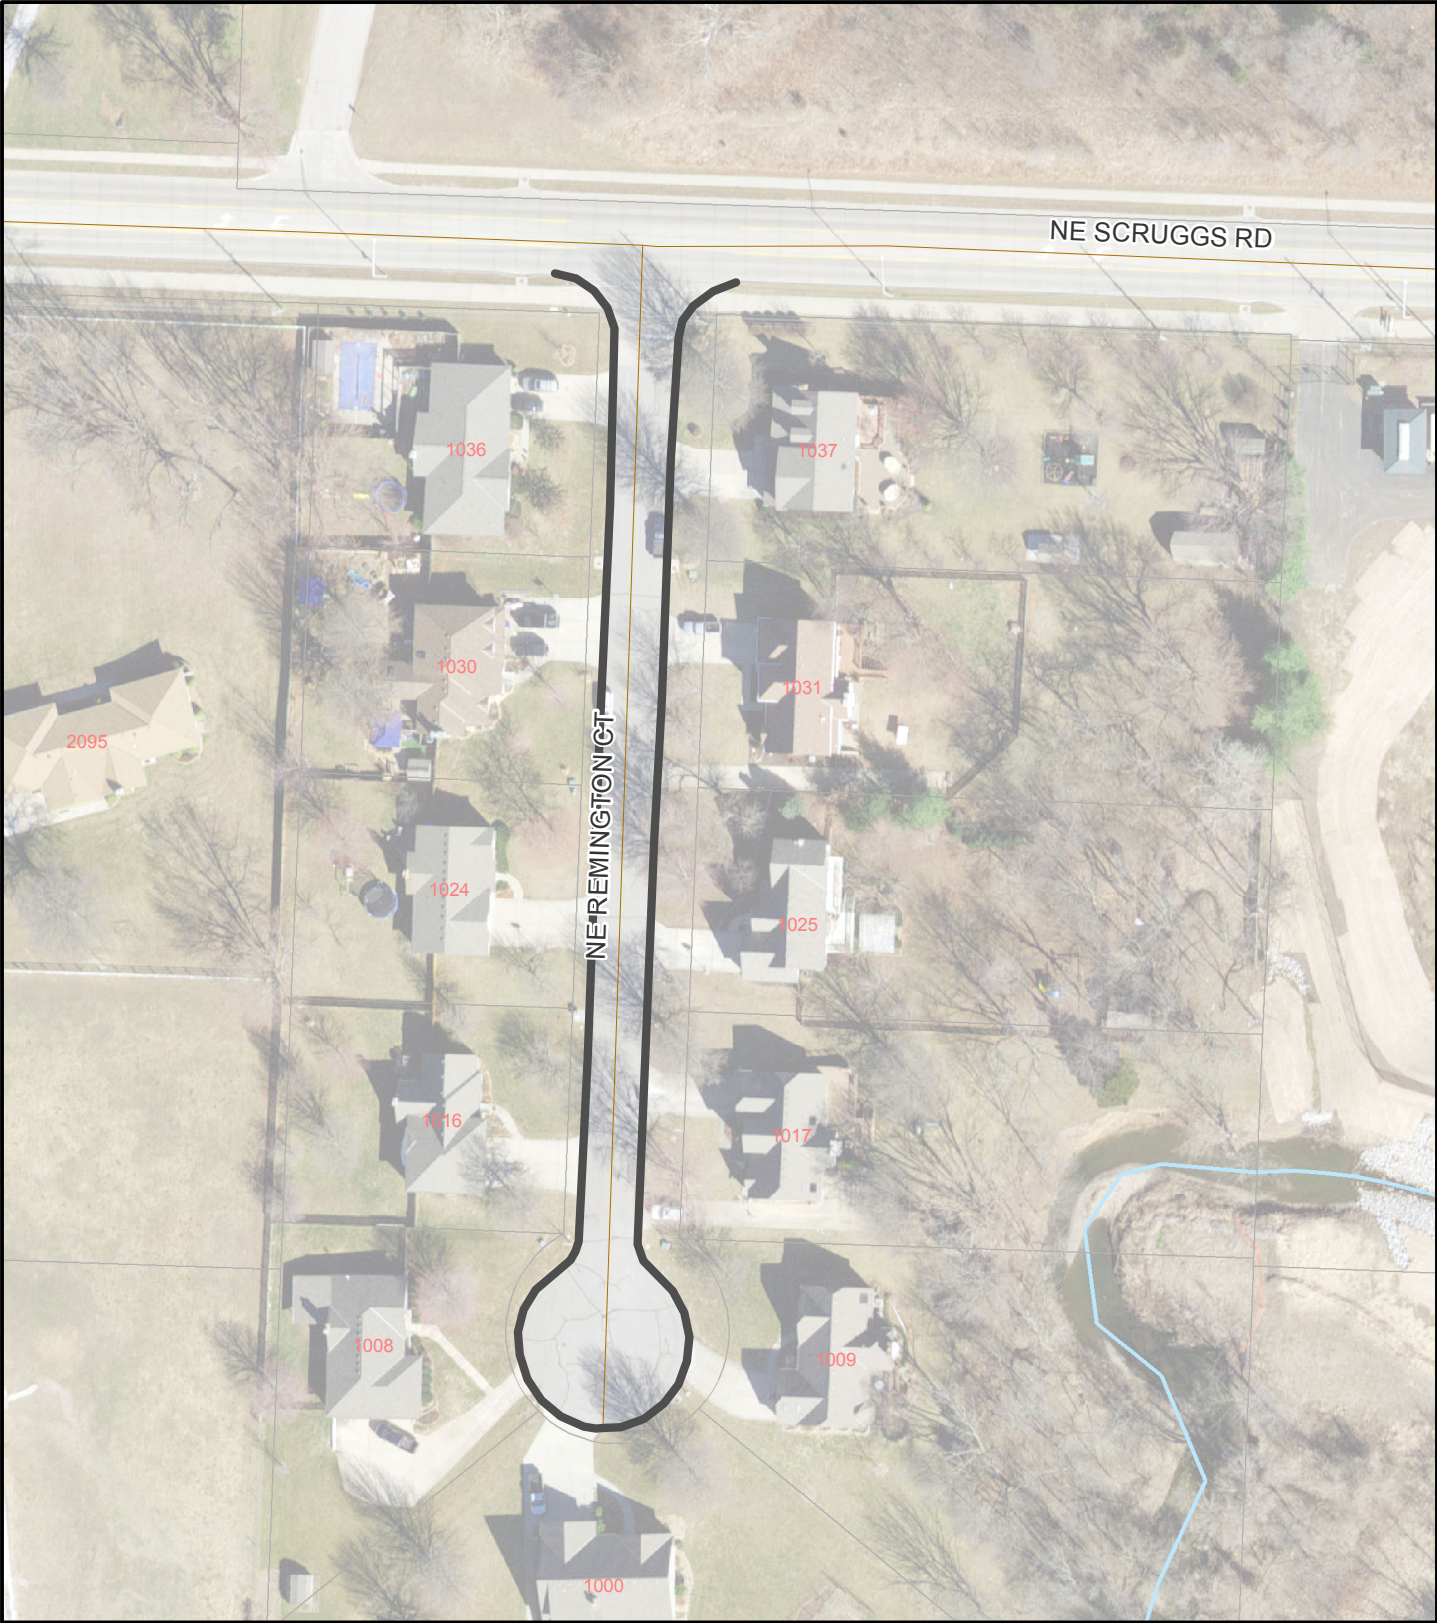

City of Lee's Summit Surface Seal 324-18/19 (surface seal)

Overview

Legend

- Micro Surface
- Micro Surface - Night Work

City of Lee's Summit Surface Seal 324-18/19 (surface seal)

Area 1
Ridgewood Hills

Legend

- Micro Surface
- Micro Surface - Night Work

City of Lee's Summit Surface Seal 324-18/19 (surface seal)

Area 2
Lakewood Shores

Legend

- Micro Surface
- Micro Surface - Night Work

City of Lee's Summit Surface Seal 324-18/19 (surface seal)

Area 3
Chapel Ridge

Legend

- Micro Surface
- Micro Surface - Night Work

City of Lee's Summit Surface Seal 324-18/19 (surface seal)

Area 4
Amber Hills

Legend

- Micro Surface
- Micro Surface - Night Work

City of Lee's Summit Surface Seal 324-18/19 (surface seal)

Area 7
Rice Road

- Legend**
- Micro Surface
 - Micro Surface - Night Work

City of Lee's Summit Surface Seal 324-18/19 (surface seal)

Area 8
Douglas

Legend

- Micro Surface
- Micro Surface - Night Work

City of Lee's Summit Surface Seal 324-18/19 (surface seal)