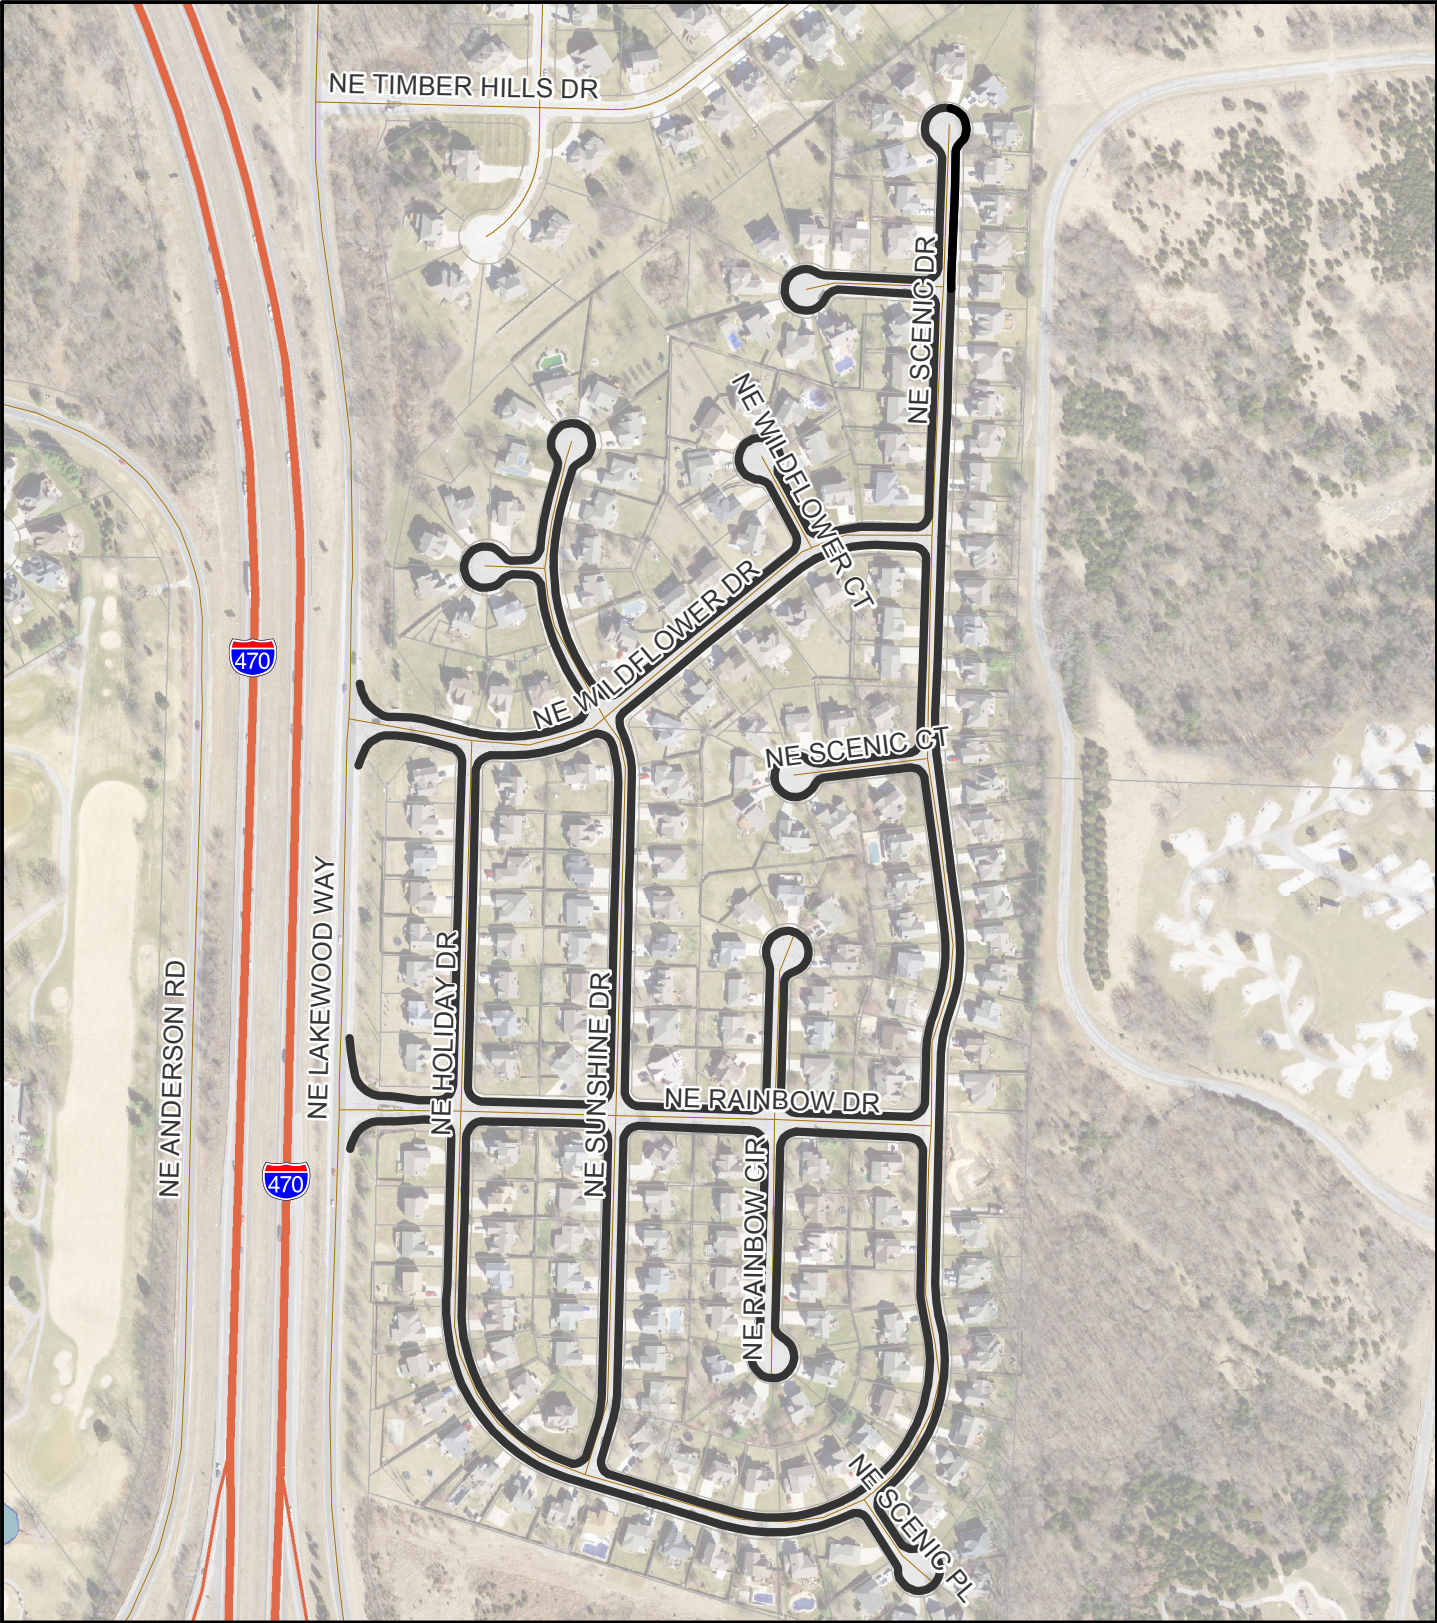

City of Lee's Summit Surface Seal 324-18/19 (surface seal)

Overview

Legend

- Micro Surface
- Micro Surface - Night Work

City of Lee's Summit Surface Seal 324-18/19 (surface seal)

Area 1
Ridgewood Hills

Legend

- Micro Surface
- Micro Surface - Night Work

City of Lee's Summit Surface Seal 324-18/19 (surface seal)

Area 2
Lakewood Shores

Legend

- Micro Surface
- Micro Surface - Night Work

City of Lee's Summit Surface Seal 324-18/19 (surface seal)

Area 3
Chapel Ridge

Legend

- Micro Surface
- Micro Surface - Night Work

City of Lee's Summit Surface Seal 324-18/19 (surface seal)

Area 4
Amber Hills

Legend

- Micro Surface
- Micro Surface - Night Work

City of Lee's Summit Surface Seal 324-18/19 (surface seal)

Area 7
Rice Road

- Legend**
- Micro Surface
 - Micro Surface - Night Work

City of Lee's Summit Surface Seal 324-18/19 (surface seal)

Area 8
Douglas

Legend

- Micro Surface
- Micro Surface - Night Work

City of Lee's Summit Surface Seal 324-18/19 (surface seal)