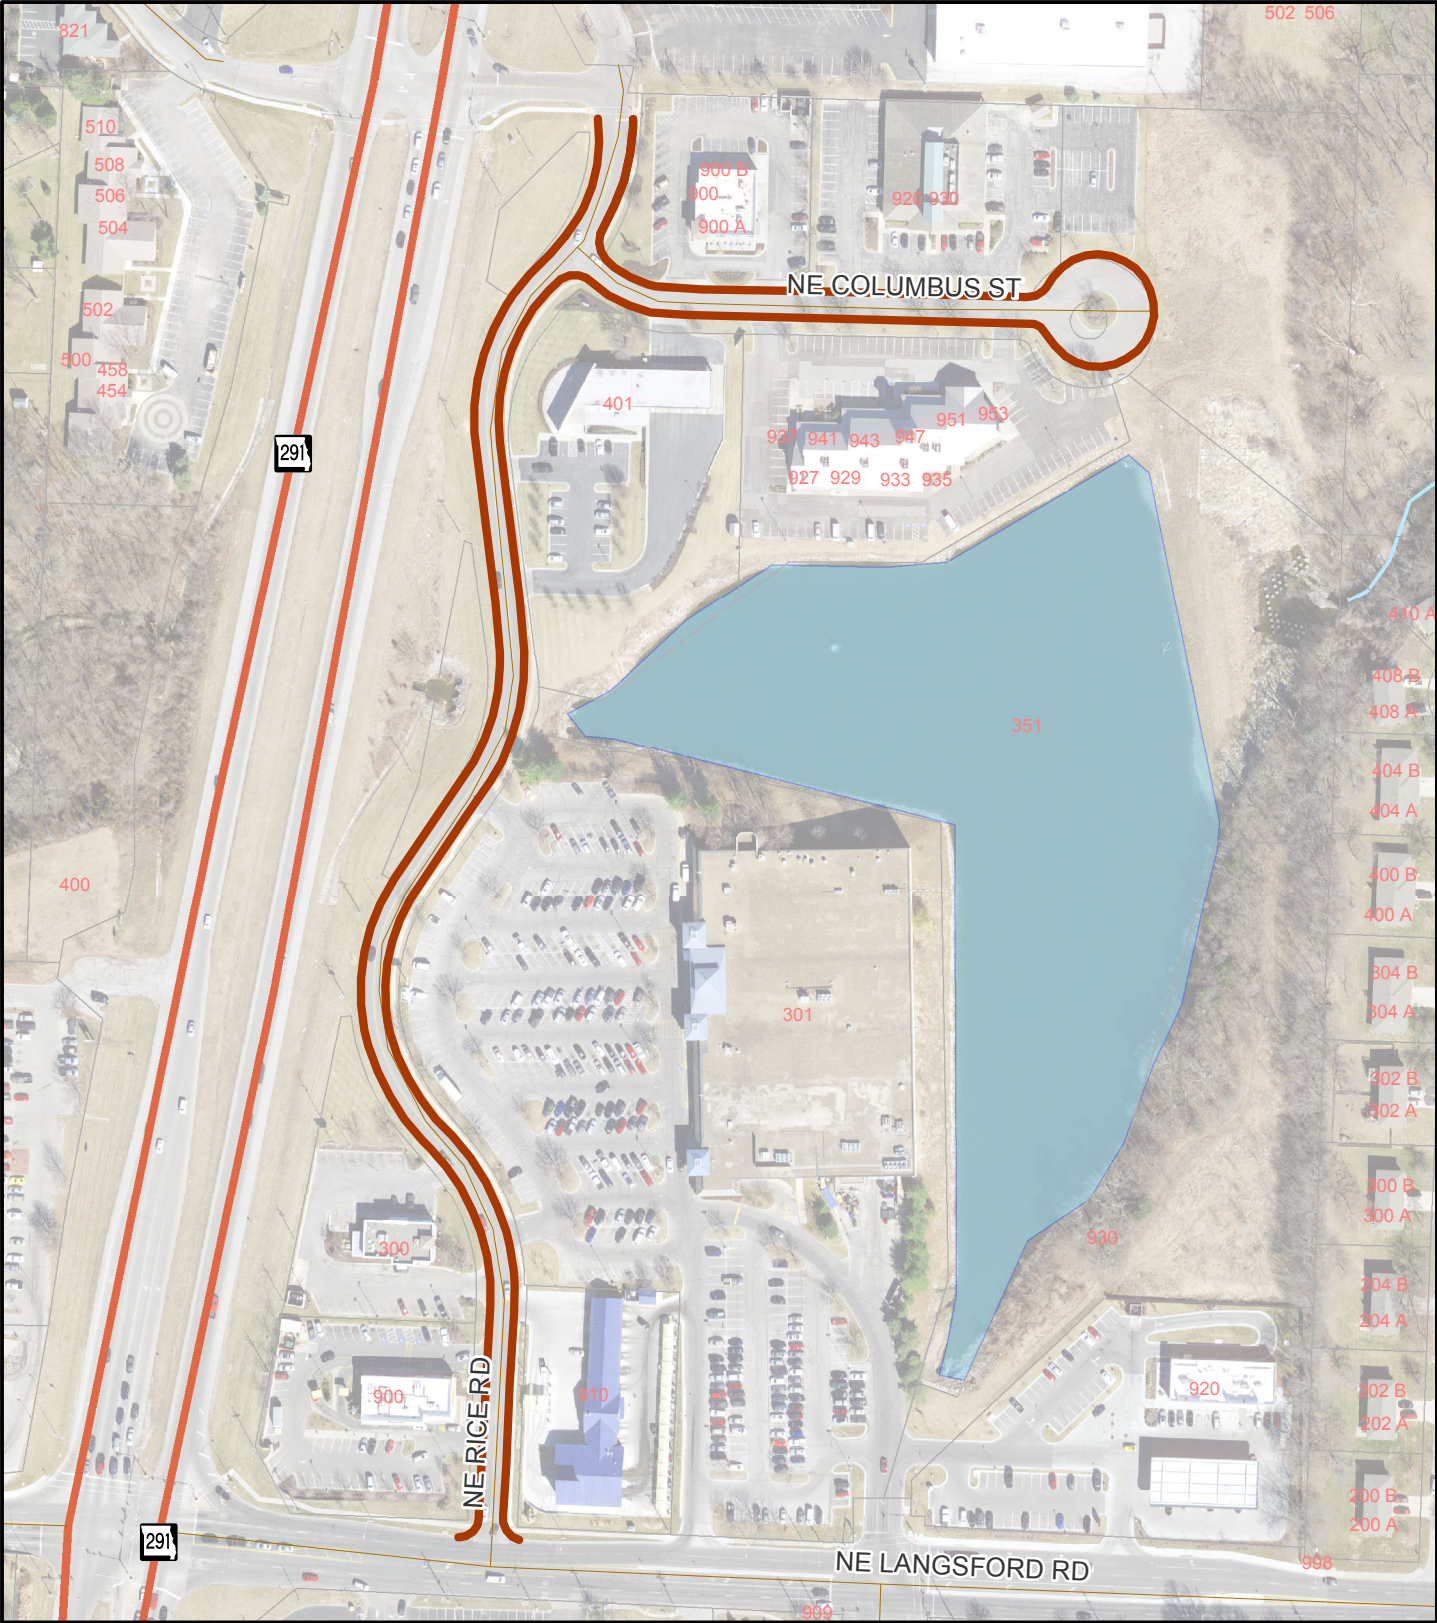

- Micro Surface
- Micro Surface - Night Work

City of Lee's Summit Surface Seal 324-18/19 (surface seal)

Area 2
Lakewood Shores

Legend

- Micro Surface
- Micro Surface - Night Work

City of Lee's Summit Surface Seal 324-18/19 (surface seal)

Area 3
Chapel Ridge

Legend

- Micro Surface
- Micro Surface - Night Work

City of Lee's Summit Surface Seal 324-18/19 (surface seal)

Area 4
Amber Hills

Legend

- Micro Surface
- Micro Surface - Night Work

City of Lee's Summit Surface Seal 324-18/19 (surface seal)

Area 5
Remington

Legend

- Micro Surface
- Micro Surface - Night Work

City of Lee's Summit Surface Seal 324-18/19 (surface seal)

**Area 6
Golden Fields**

Legend

- Micro Surface
- Micro Surface - Night Work

City of Lee's Summit Surface Seal 324-18/19 (surface seal)

Area 7
Rice Road

- Legend**
- Micro Surface
 - Micro Surface - Night Work

City of Lee's Summit Surface Seal 324-18/19 (surface seal)

Area 8
Douglas

Legend

- Micro Surface
- Micro Surface - Night Work

City of Lee's Summit Surface Seal 324-18/19 (surface seal)