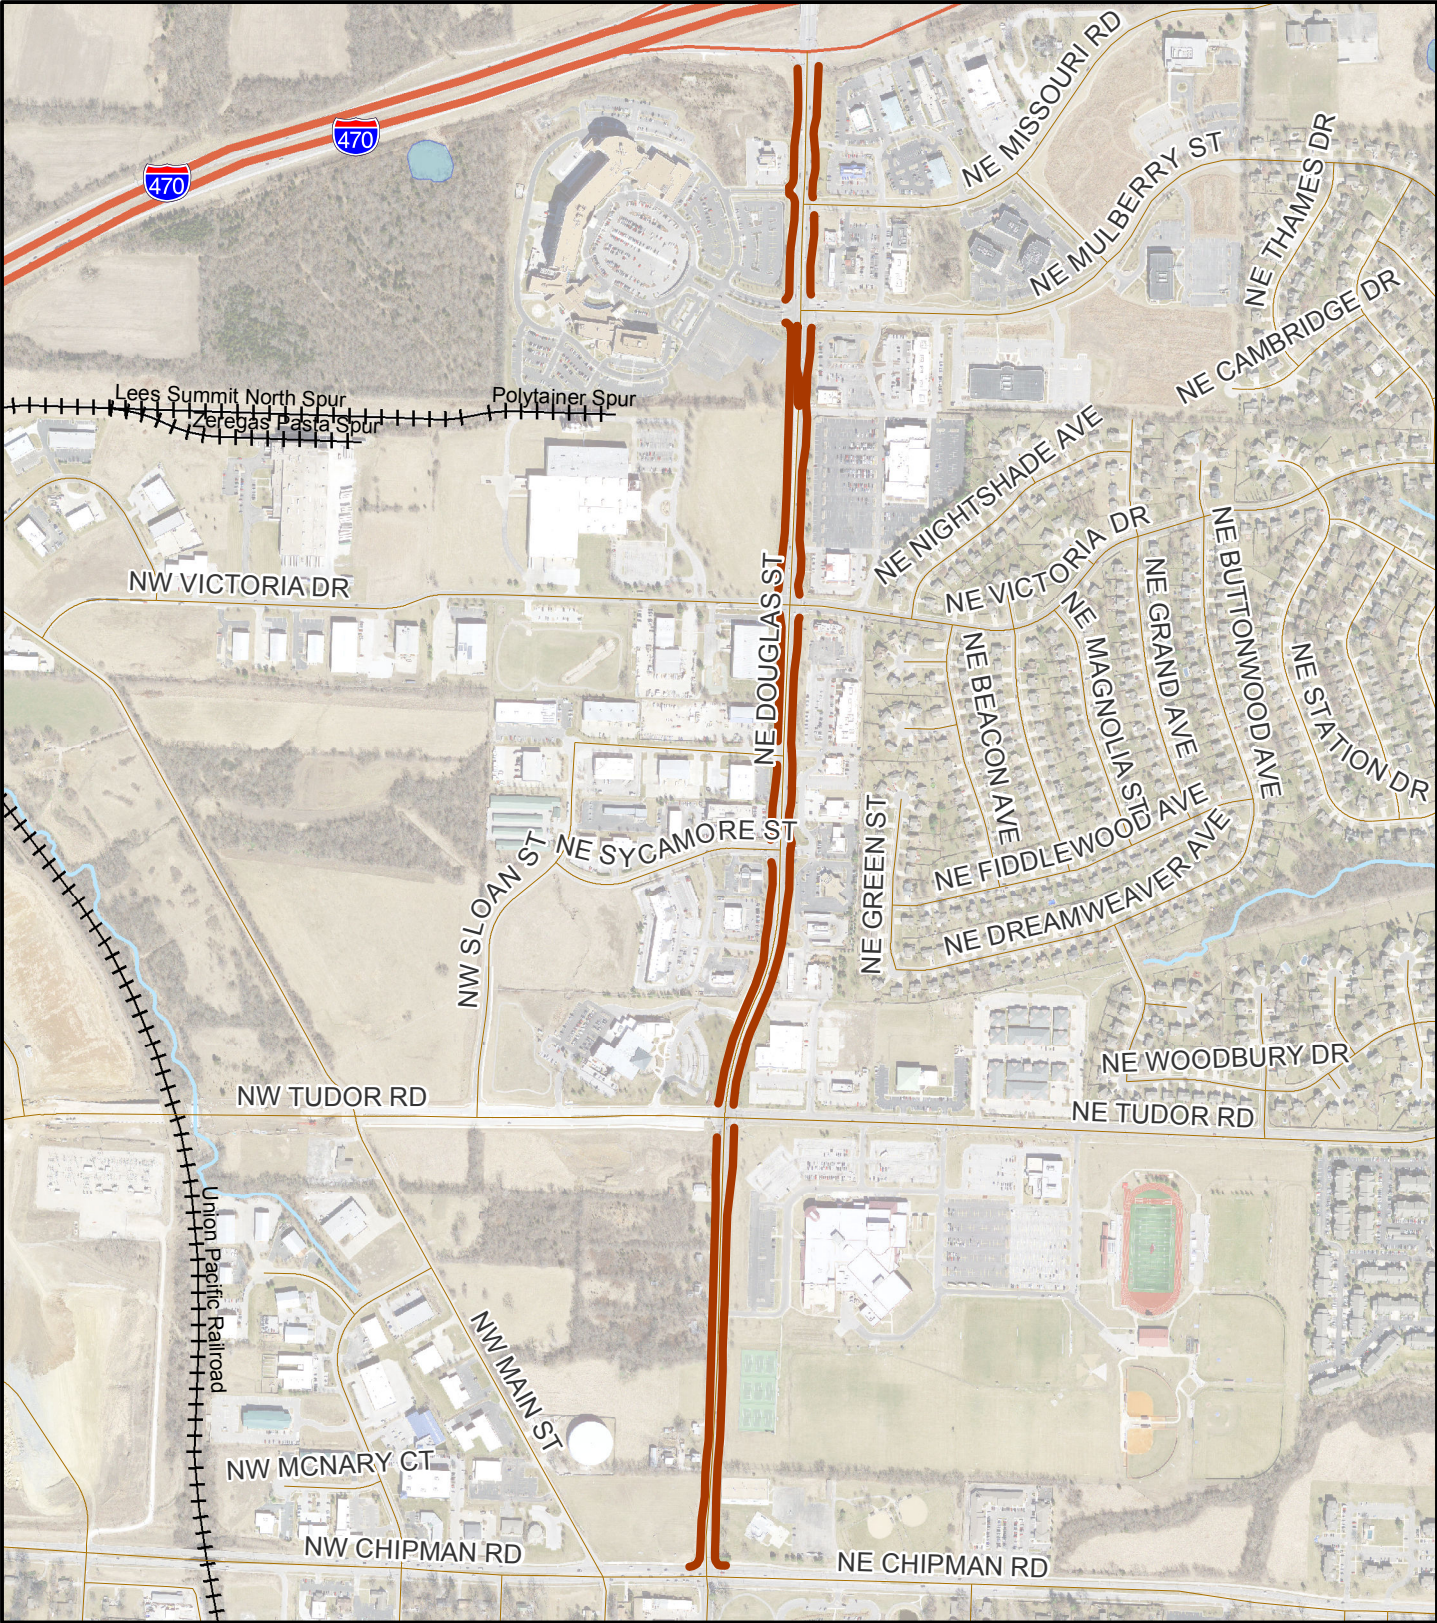

City of Lee's Summit Surface Seal 324-18/19 (surface seal)

Overview

Legend

- Micro Surface
- Micro Surface - Night Work

City of Lee's Summit Surface Seal 324-18/19 (surface seal)

Area 1
Ridgewood Hills

Legend

- Micro Surface
- Micro Surface - Night Work

City of Lee's Summit Surface Seal 324-18/19 (surface seal)

Area 2
Lakewood Shores

Legend

- Micro Surface
- Micro Surface - Night Work

City of Lee's Summit Surface Seal 324-18/19 (surface seal)

Area 3
Chapel Ridge

Legend

- Micro Surface
- Micro Surface - Night Work

City of Lee's Summit Surface Seal 324-18/19 (surface seal)

Area 4
Amber Hills

Legend

- Micro Surface
- Micro Surface - Night Work

City of Lee's Summit Surface Seal 324-18/19 (surface seal)

Area 7
Rice Road

- Legend**
- Micro Surface
 - Micro Surface - Night Work

City of Lee's Summit Surface Seal 324-18/19 (surface seal)

Area 8
Douglas

Legend

- Micro Surface
- Micro Surface - Night Work

City of Lee's Summit Surface Seal 324-18/19 (surface seal)