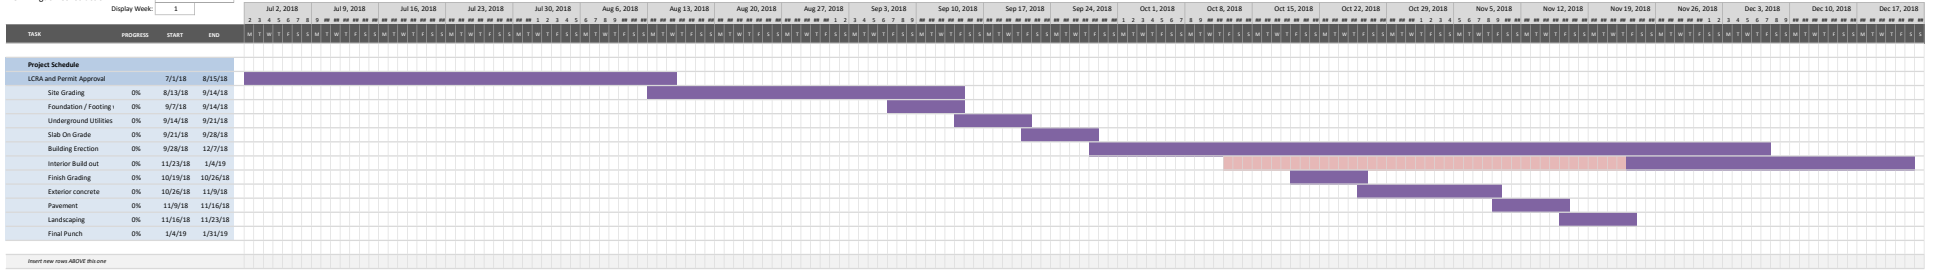

1450 SE Broadway, Lee's Summit, MO

Kevin Higdon Construction

Display Week: 1

Insert new rows ABOVE this one