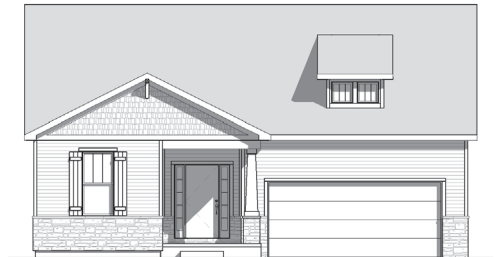

The Quintessa

2,201 Square Feet | Reverse 1.5 Story | 3 - 4 Bedrooms | 3 Bathrooms

Main Floor

Basement Floor

OPT. Deluxe Master Bath

OPT. Extended Rec Room

OPT. Bedroom 4

Note: Window location may vary by elevation

The Quintessa

2,201 Square Feet | Reverse 1.5 Story | 3 - 4 Bedrooms | 3 Bathrooms

French Country

Farmhouse

Craftsman

Prairie