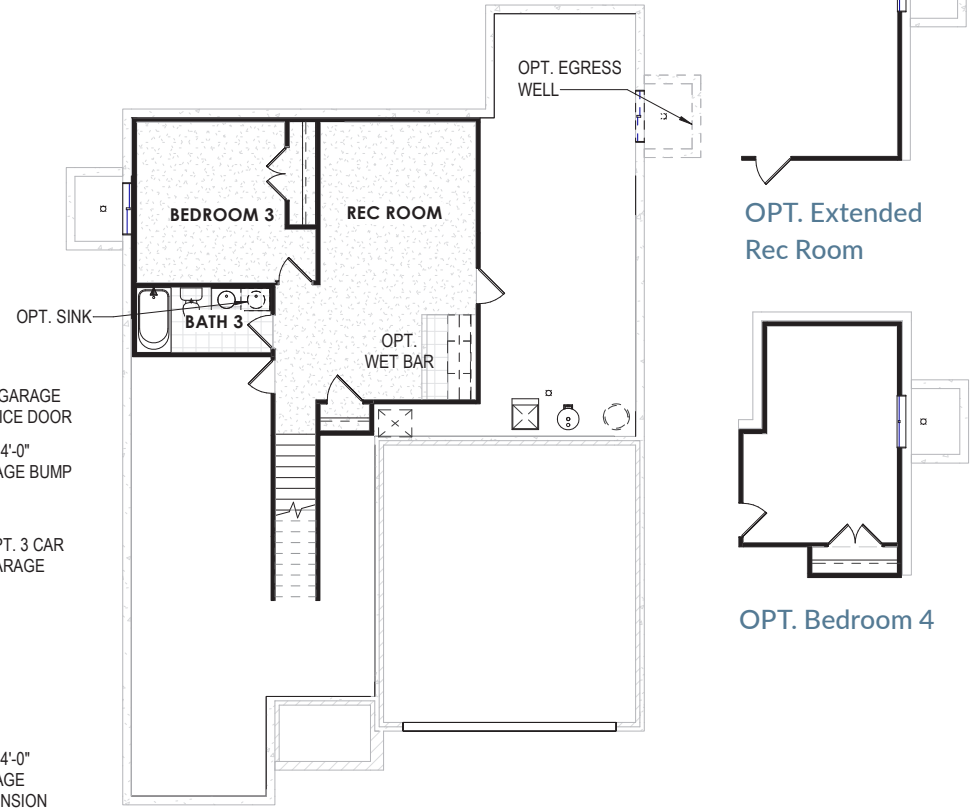

The Quintessa

2,201 Square Feet | Reverse 1.5 Story | 3 - 4 Bedrooms | 3 Bathrooms

Main Floor

Basement Floor

OPT. Deluxe Master Bath

OPT. Extended Rec Room

OPT. Bedroom 4

Note: Window location may vary by elevation

The Quintessa

2,201 Square Feet | Reverse 1.5 Story | 3 - 4 Bedrooms | 3 Bathrooms

French Country

Farmhouse

Craftsman

Prairie