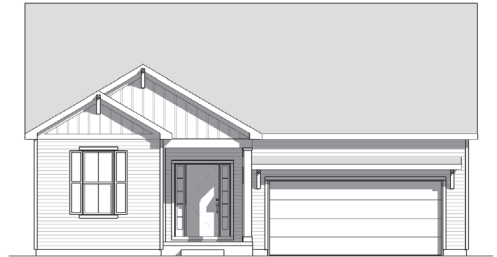

The Quintessa

2,201 Square Feet | Reverse 1.5 Story | 3 - 4 Bedrooms | 3 Bathrooms

Main Floor

Basement Floor

OPT. Deluxe Master Bath

OPT. Extended Rec Room

OPT. Bedroom 4

Note: Window location may vary by elevation

The Quintessa

2,201 Square Feet | Reverse 1.5 Story | 3 - 4 Bedrooms | 3 Bathrooms

French Country

Farmhouse

Craftsman

Prairie