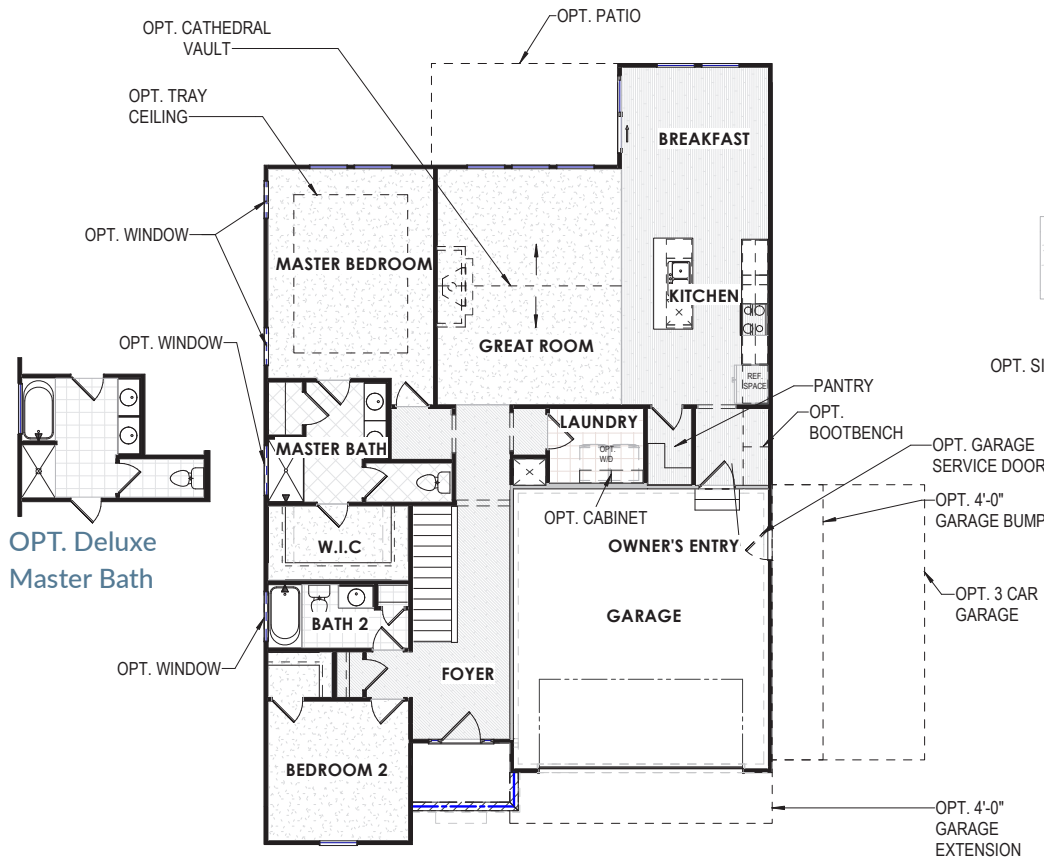

The Quintessa

2,201 Square Feet | Reverse 1.5 Story | 3 - 4 Bedrooms | 3 Bathrooms

Main Floor

Basement Floor

OPT. Deluxe Master Bath

OPT. Extended Rec Room

OPT. Bedroom 4

Note: Window location may vary by elevation

The Quintessa

2,201 Square Feet | Reverse 1.5 Story | 3 - 4 Bedrooms | 3 Bathrooms

French Country

Farmhouse

Craftsman

Prairie