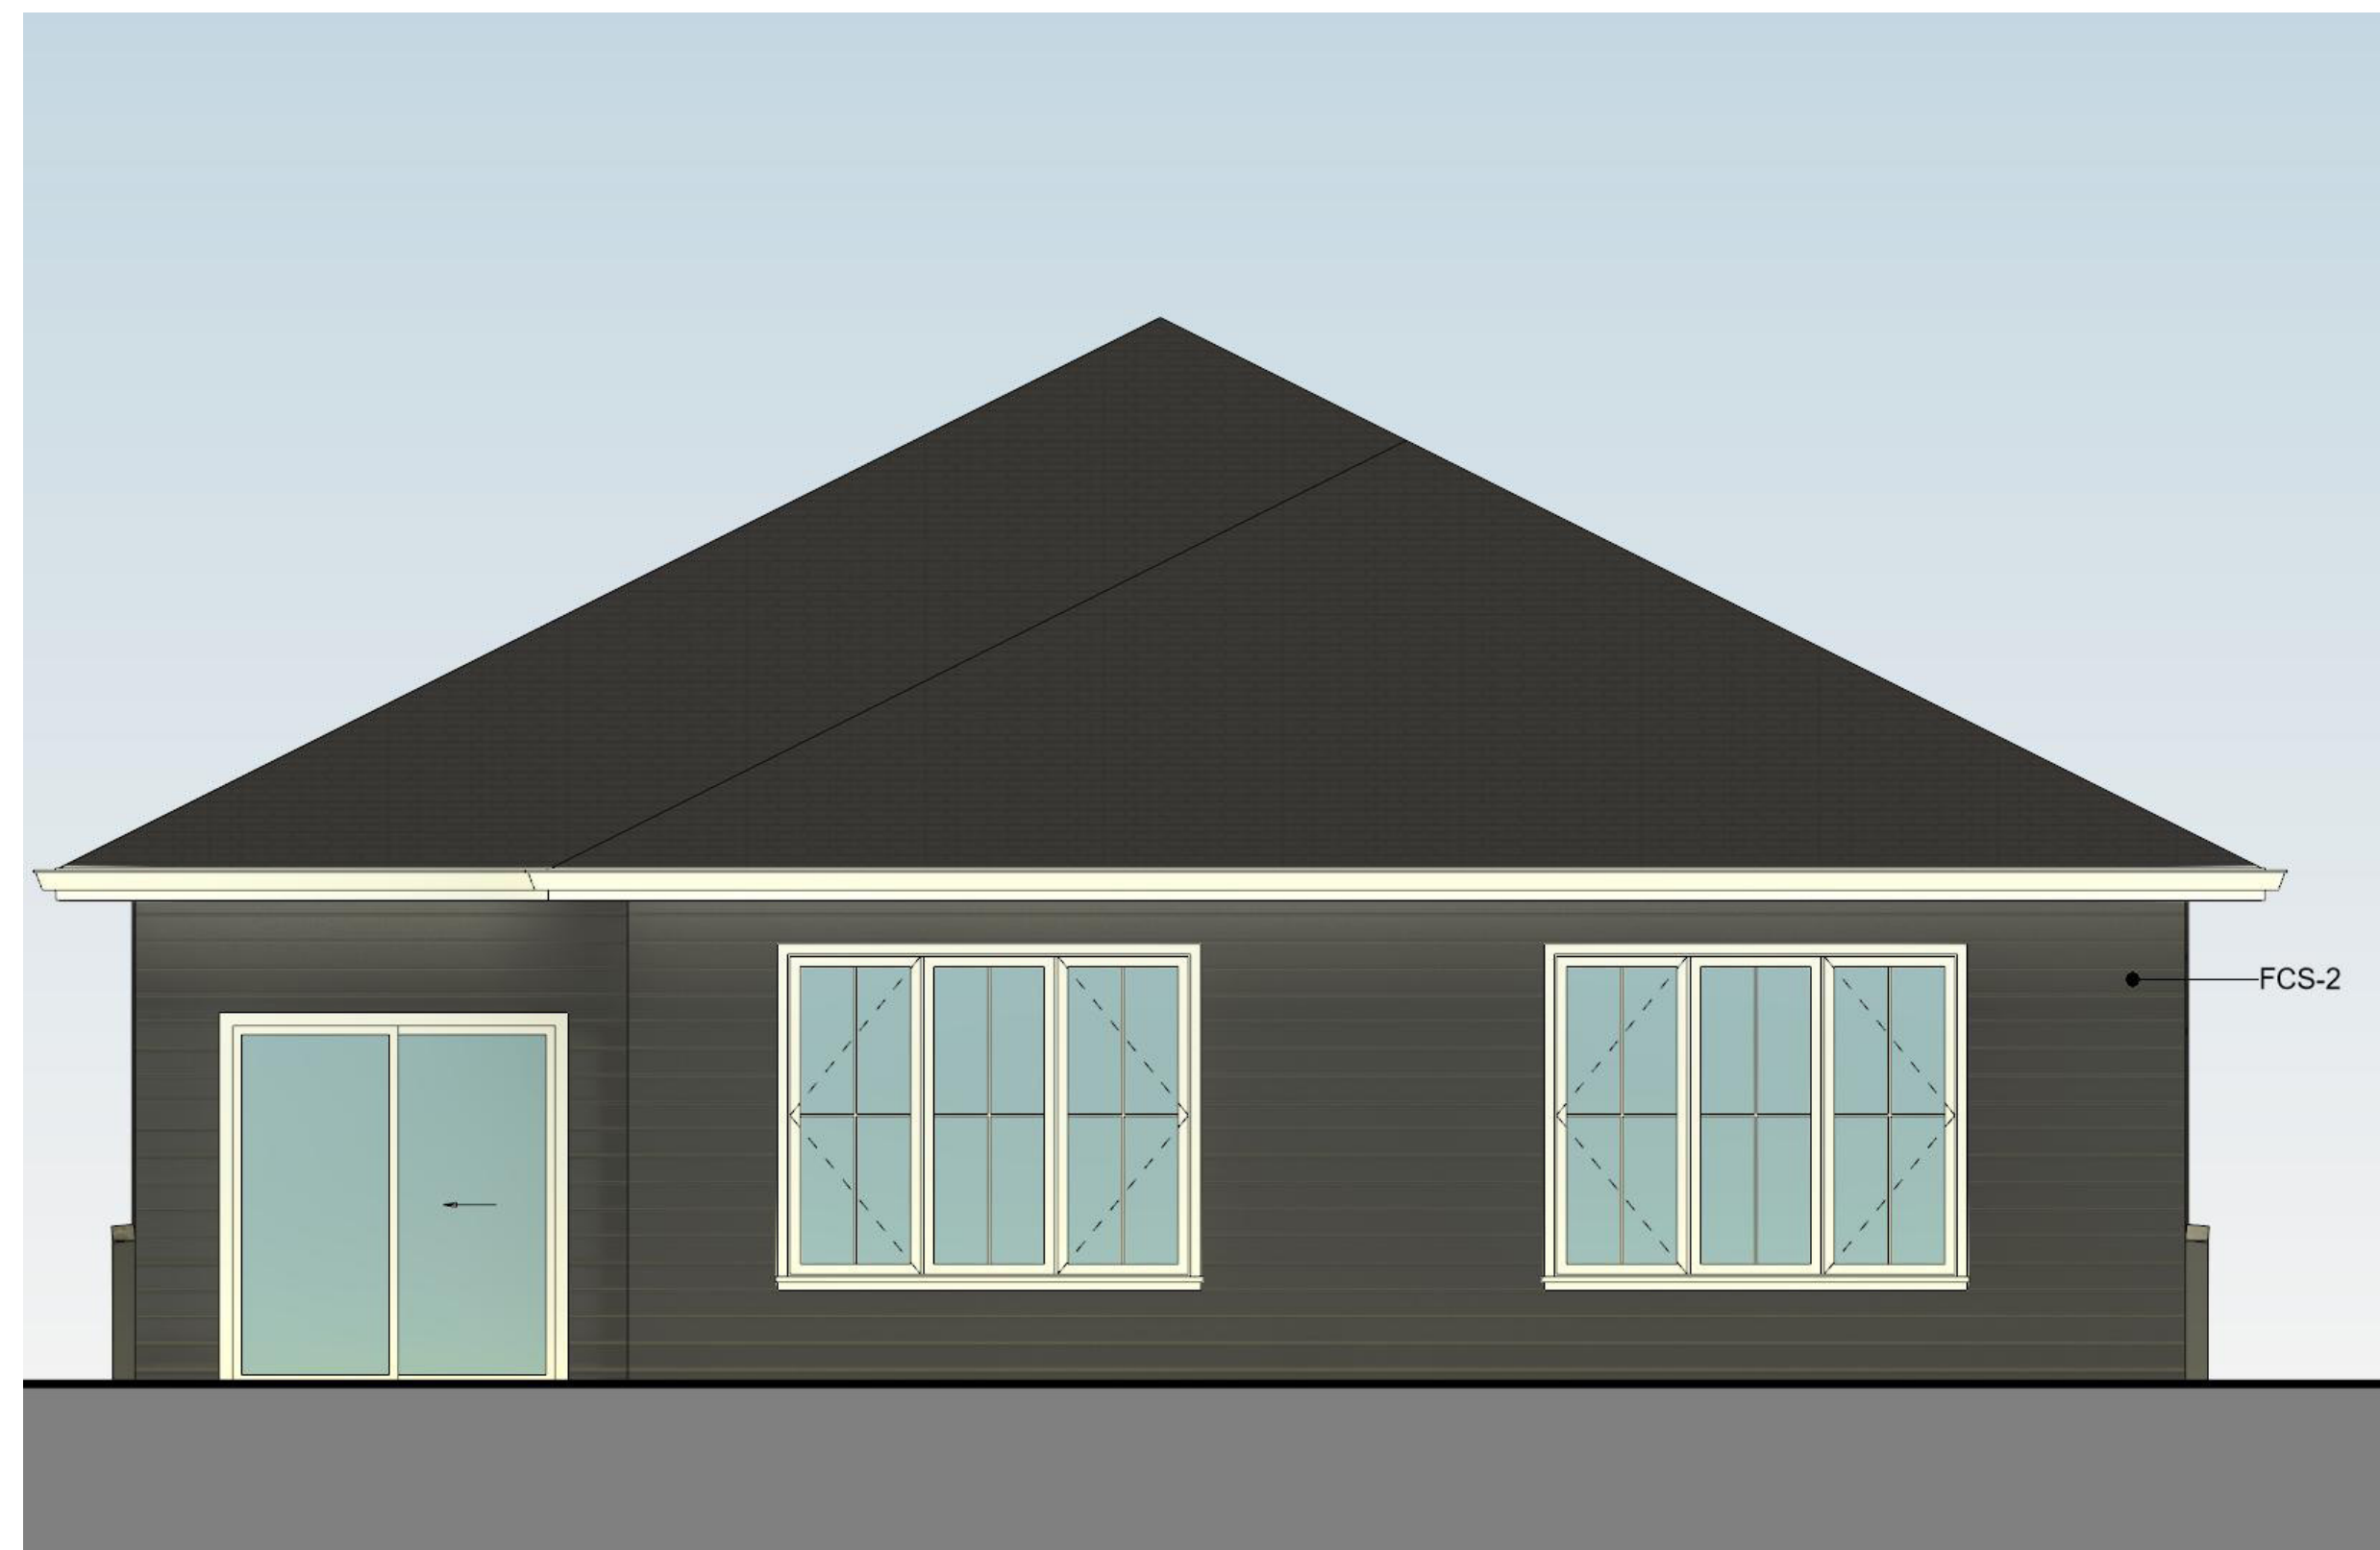

SIDE ELEVATION
NTS

FRONT ELEVATION
NTS

SIDE ELEVATION
NTS

REAR ELEVATION
NTS

FCS-1
BOARD AND BATTEN SIDING IN SW7673
"PEWTER CAST"
FCS-2
LAP SIDING IN SW7673 "PEWTER CAST"
BR-1
BRICK COLOR TBD
TRIM
SW7004 "SNOWBOUND"

SIDE ELEVATION
NTS

FRONT ELEVATION
NTS

SIDE ELEVATION
NTS

REAR ELEVATION
NTS

FCS-1
BOARD AND BATTEN SIDING IN
SW6244 "NAVAL"
FCS-2
LAP SIDING IN SW6244 "NAVAL"
BR-1
BRICK COLOR TBD
TRIM
SW7004 "SNOWBOUND"

SIDE ELEVATION
NTS

FRONT ELEVATION
NTS

SIDE ELEVATION
NTS

REAR ELEVATION
NTS

FCS-1
BOARD AND BATTEN SIDING IN
SW7048 "URBANE BRONZE"
FCS-2
LAP SIDING IN SW7048 "URBANE
BRONZE"
BR-1
BRICK COLOR TBD
TRIM
SW7004 "SNOWBOUND"

SIDE ELEVATION
NTS

FRONT ELEVATION
NTS

SIDE ELEVATION
NTS

REAR ELEVATION
NTS

FCS-1
BOARD AND BATTEN SIDING IN
SW9579 "TIMELESS TAUPE"

FCS-2
LAP SIDING IN SW9579 "TIMELESS
TAUPE"

BR-1
BRICK COLOR TBD

TRIM
SW7004 "SNOWBOUND"