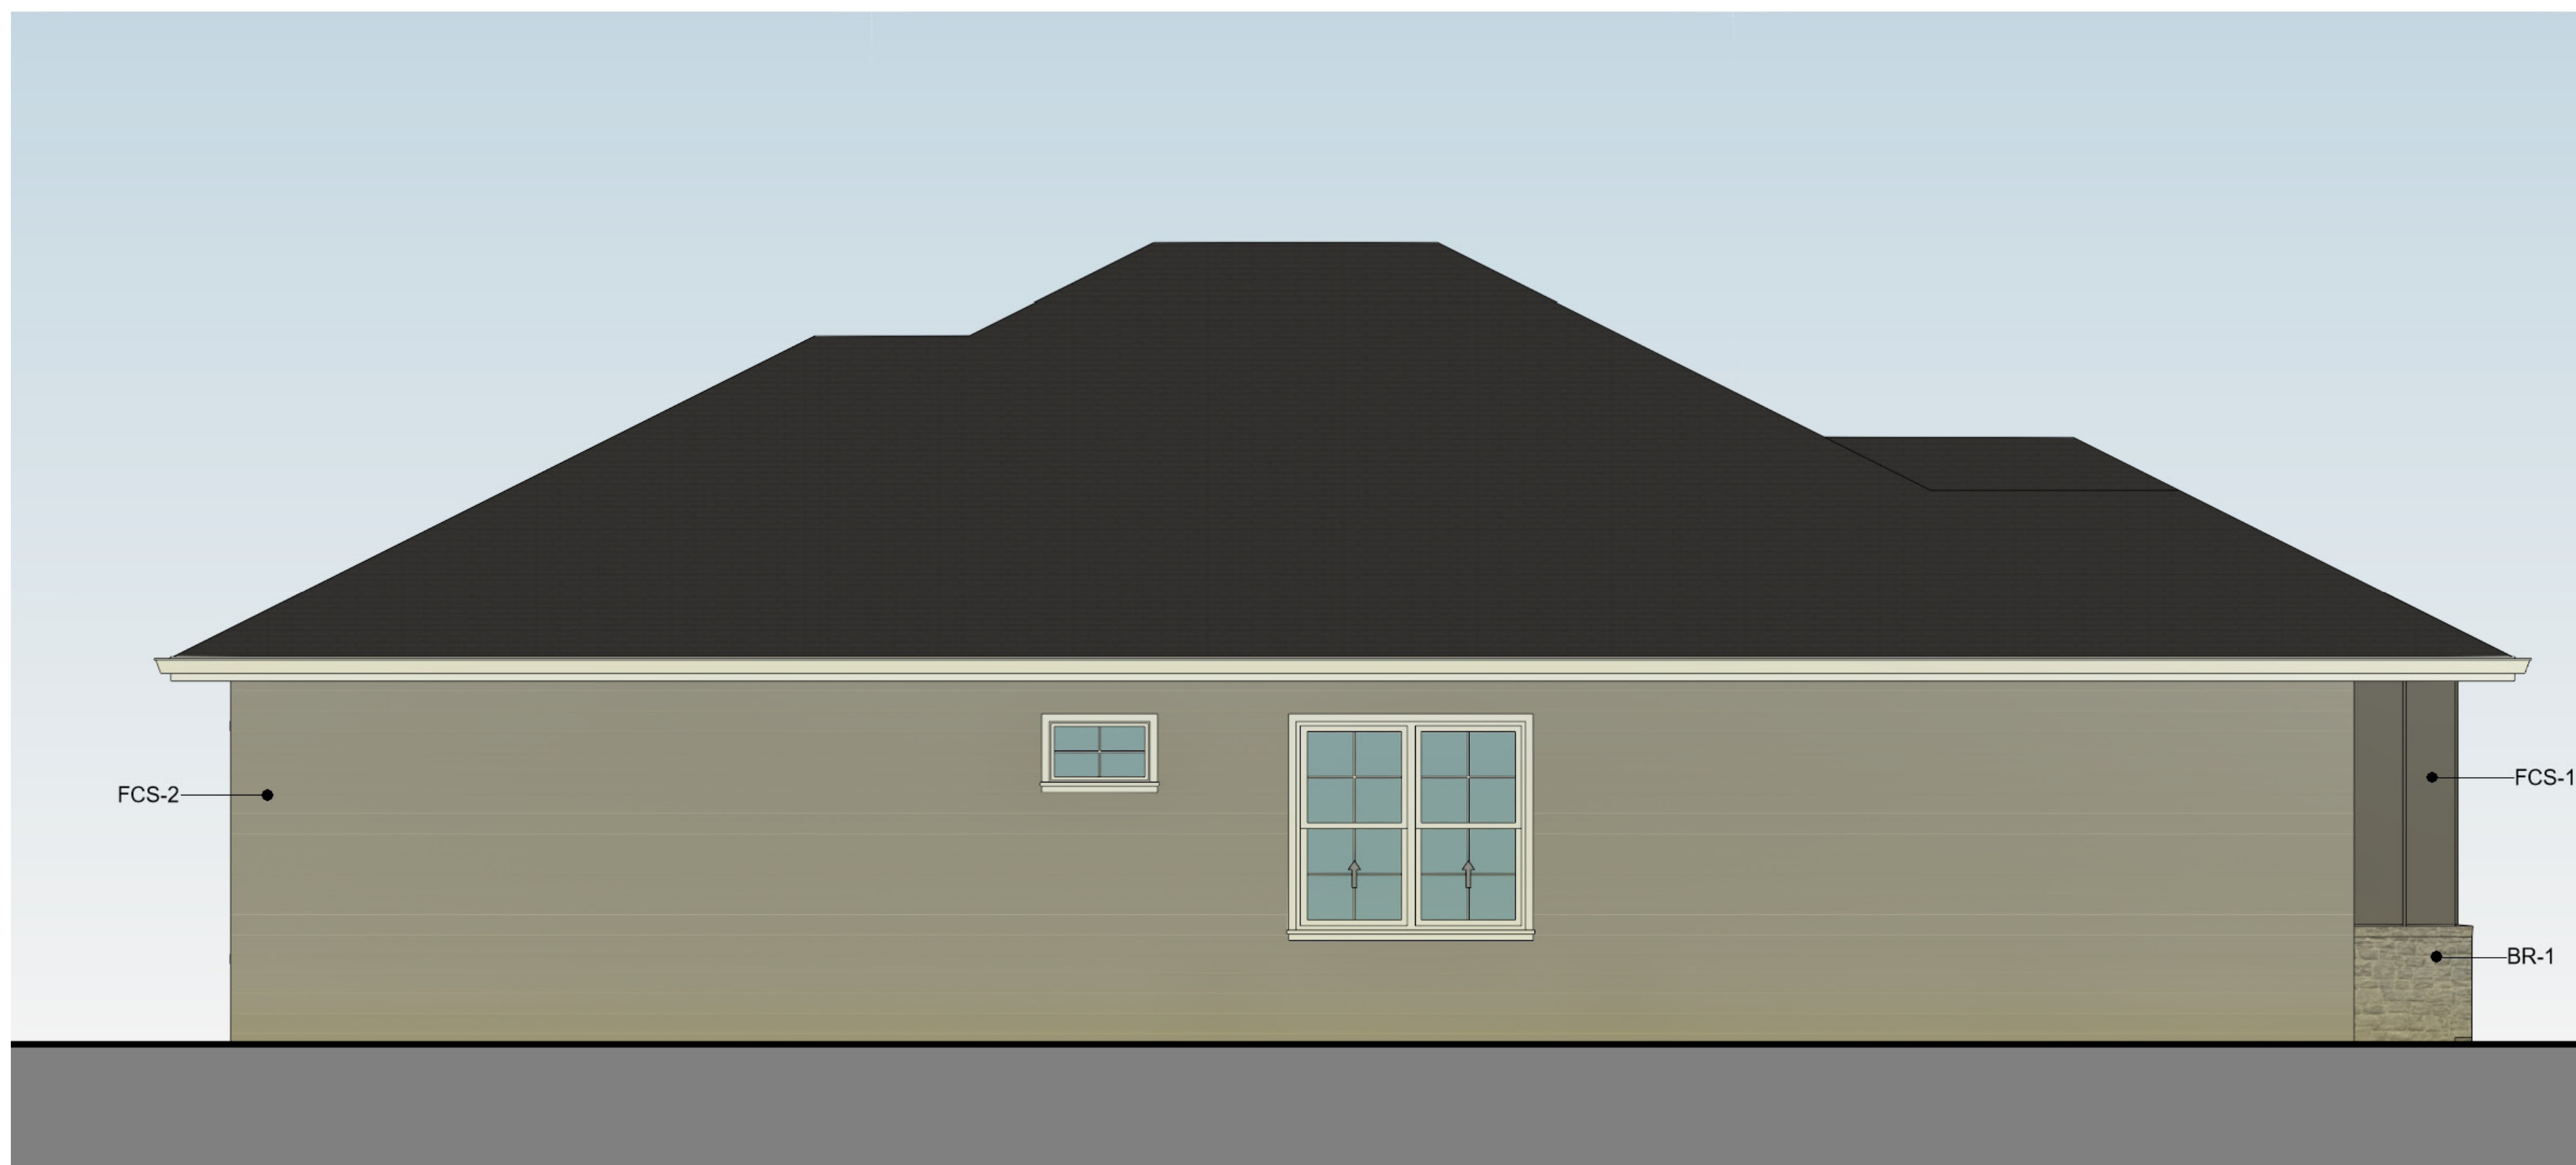

SIDE ELEVATION
NTS

FRONT ELEVATION
NTS

SIDE ELEVATION
NTS

REAR ELEVATION
NTS

FCS-1
BOARD AND BATTEN SIDING IN SW7673
"PEWTER CAST"
FCS-2
LAP SIDING IN SW7673 "PEWTER CAST"
BR-1
BRICK COLOR TBD
TRIM
SW7004 "SNOWBOUND"

SIDE ELEVATION
NTS

FRONT ELEVATION
NTS

SIDE ELEVATION
NTS

REAR ELEVATION
NTS

FCS-1
BOARD AND BATTEN SIDING IN
SW6244 "NAVAL"
FCS-2
LAP SIDING IN SW6244 "NAVAL"
BR-1
BRICK COLOR TBD
TRIM
SW7004 "SNOWBOUND"

SIDE ELEVATION
NTS

FRONT ELEVATION
NTS

SIDE ELEVATION
NTS

REAR ELEVATION
NTS

FCS-1
BOARD AND BATTEN SIDING IN
SW7048 "URBANE BRONZE"
FCS-2
LAP SIDING IN SW7048 "URBANE
BRONZE"
BR-1
BRICK COLOR TBD
TRIM
SW7004 "SNOWBOUND"

SIDE ELEVATION
NTS

FRONT ELEVATION
NTS

SIDE ELEVATION
NTS

REAR ELEVATION
NTS

FCS-1
BOARD AND BATTEN SIDING IN
SW9579 "TIMELESS TAUPE"

FCS-2
LAP SIDING IN SW9579 "TIMELESS
TAUPE"

BR-1
BRICK COLOR TBD

TRIM
SW7004 "SNOWBOUND"