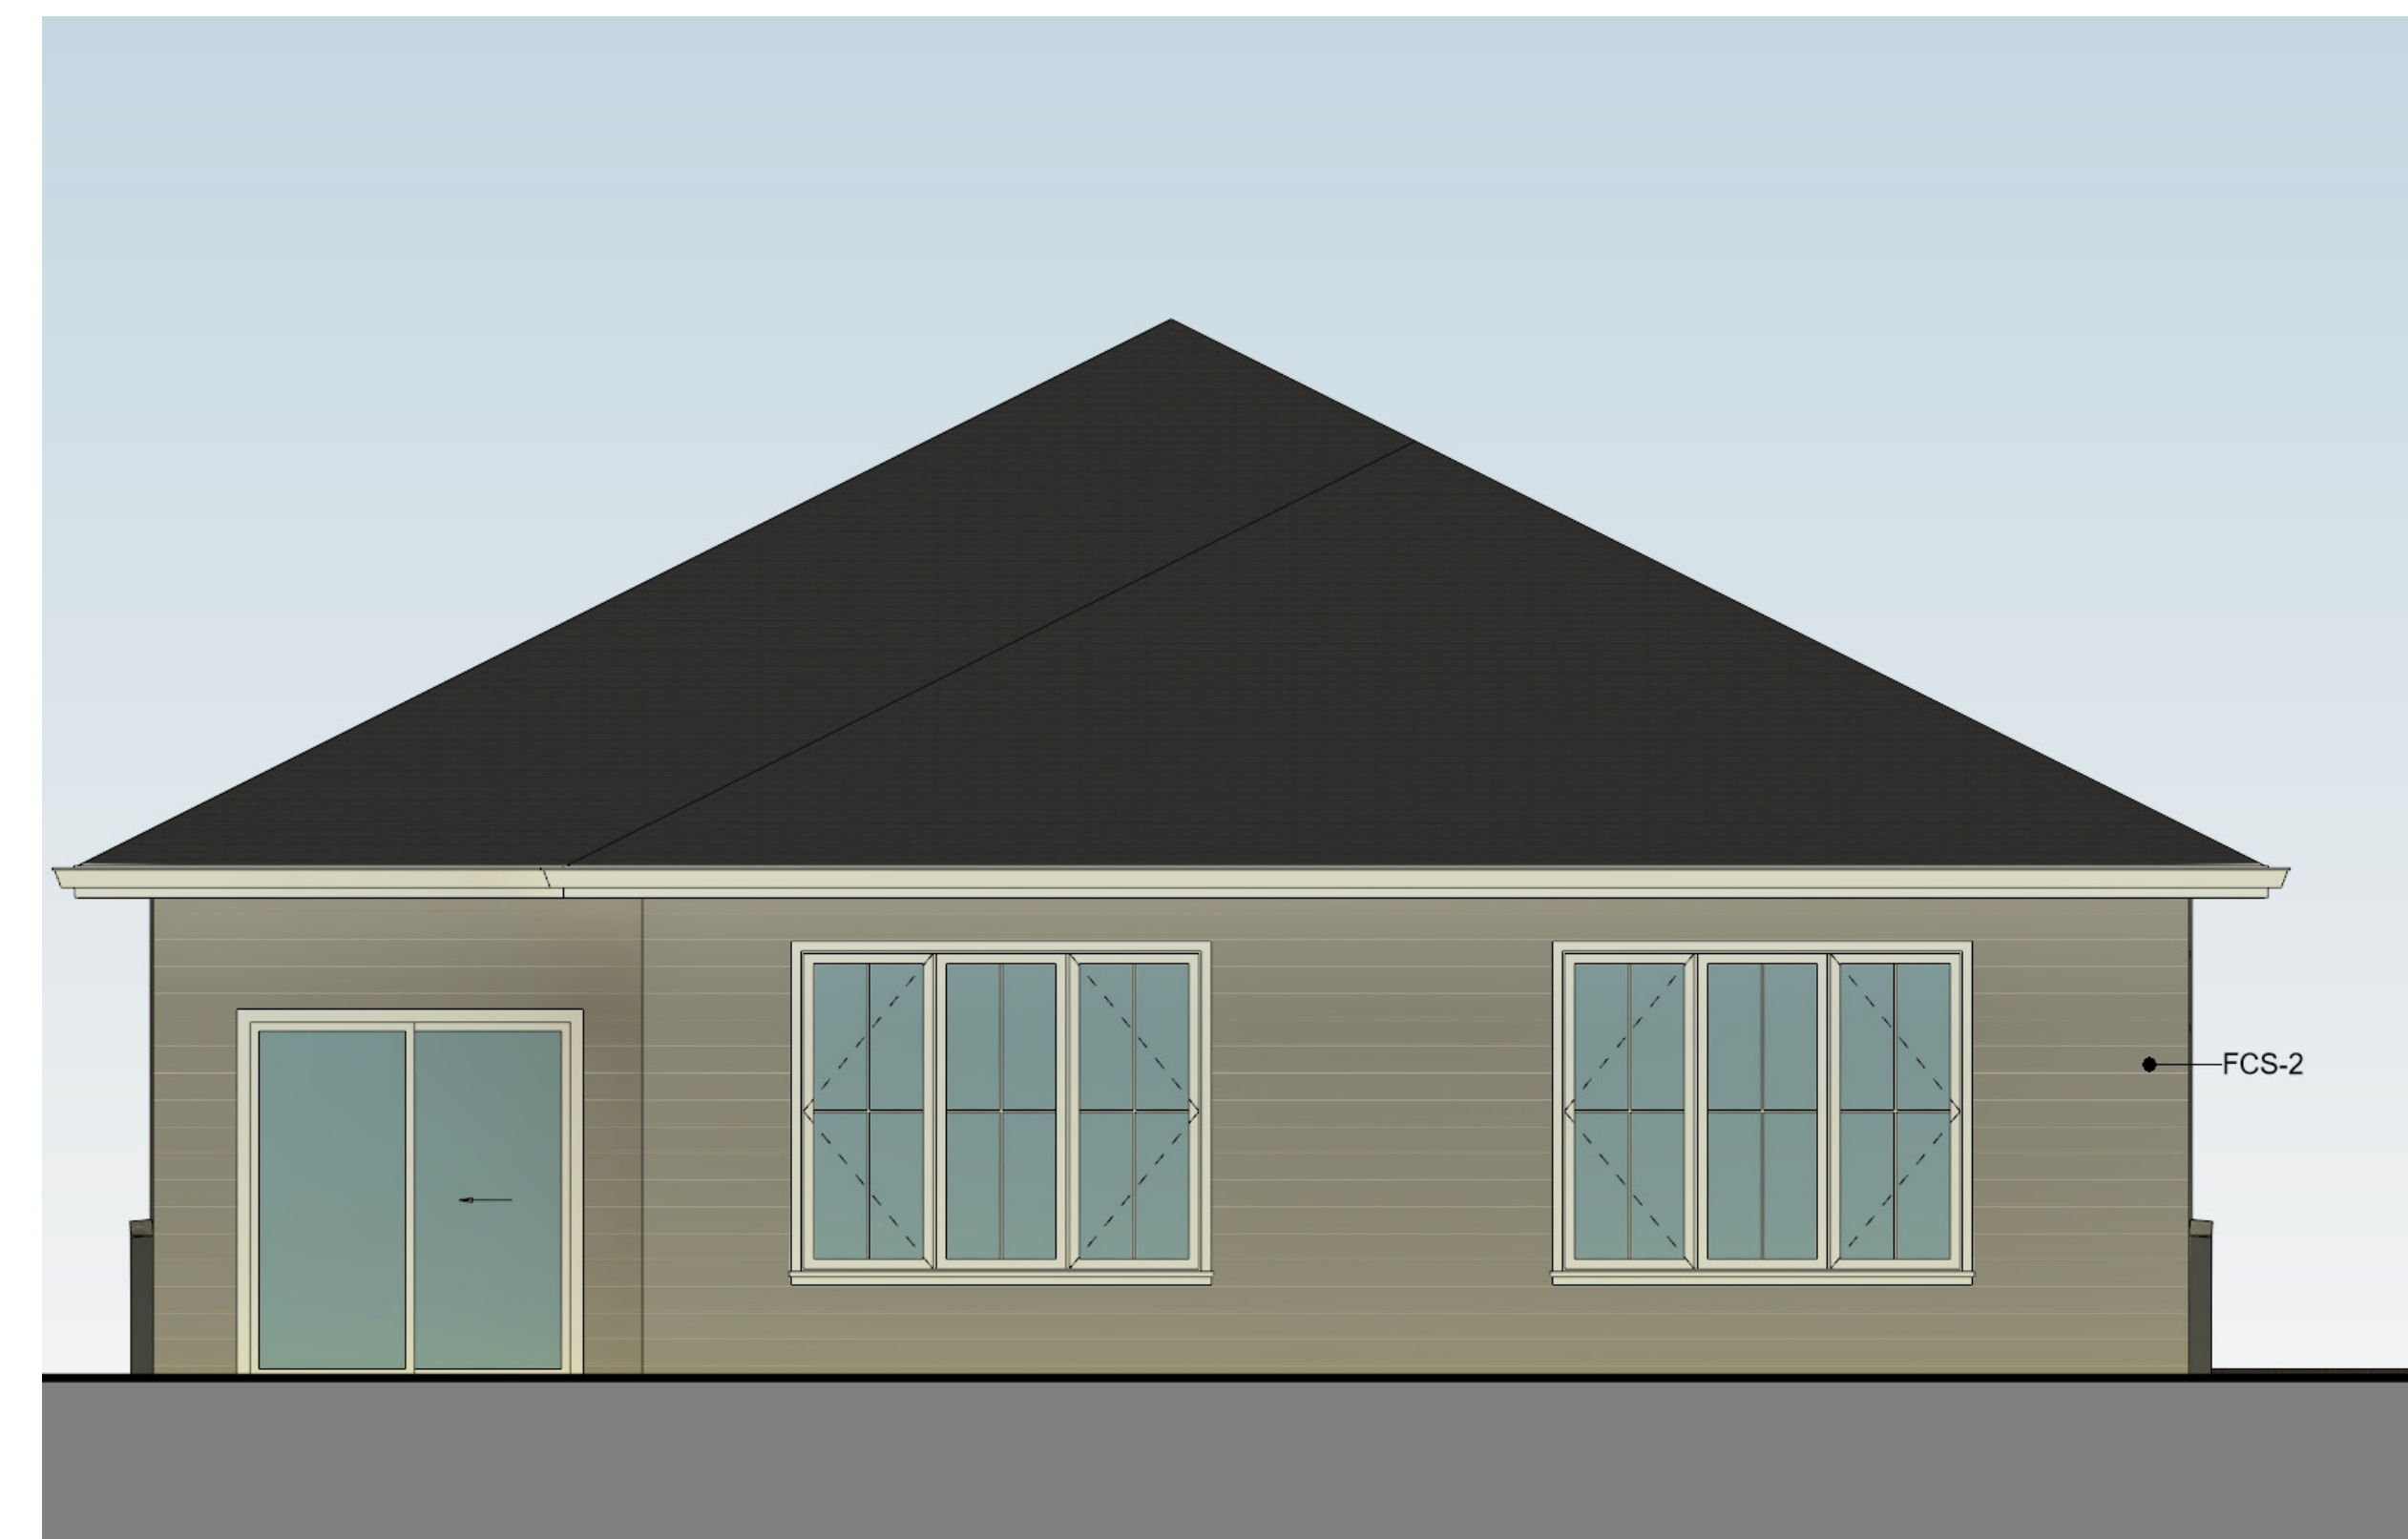

SIDE ELEVATION
NTS

FRONT ELEVATION
NTS

SIDE ELEVATION
NTS

REAR ELEVATION
NTS

FCS-1
BOARD AND BATTEN SIDING IN SW7673
"PEWTER CAST"
FCS-2
LAP SIDING IN SW7673 "PEWTER CAST"
BR-1
BRICK COLOR TBD
TRIM
SW7004 "SNOWBOUND"

SIDE ELEVATION
NTS

FRONT ELEVATION
NTS

SIDE ELEVATION
NTS

REAR ELEVATION
NTS

FCS-1
BOARD AND BATTEN SIDING IN
SW6244 "NAVAL"
FCS-2
LAP SIDING IN SW6244 "NAVAL"
BR-1
BRICK COLOR TBD
TRIM
SW7004 "SNOWBOUND"

SIDE ELEVATION
NTS

FRONT ELEVATION
NTS

SIDE ELEVATION
NTS

REAR ELEVATION
NTS

FCS-1
BOARD AND BATTEN SIDING IN
SW7048 "URBANE BRONZE"
FCS-2
LAP SIDING IN SW7048 "URBANE
BRONZE"
BR-1
BRICK COLOR TBD
TRIM
SW7004 "SNOWBOUND"

SIDE ELEVATION
NTS

FRONT ELEVATION
NTS

SIDE ELEVATION
NTS

REAR ELEVATION
NTS

FCS-1
BOARD AND BATTEN SIDING IN
SW9579 "TIMELESS TAUPE"

FCS-2
LAP SIDING IN SW9579 "TIMELESS
TAUPE"

BR-1
BRICK COLOR TBD

TRIM
SW7004 "SNOWBOUND"