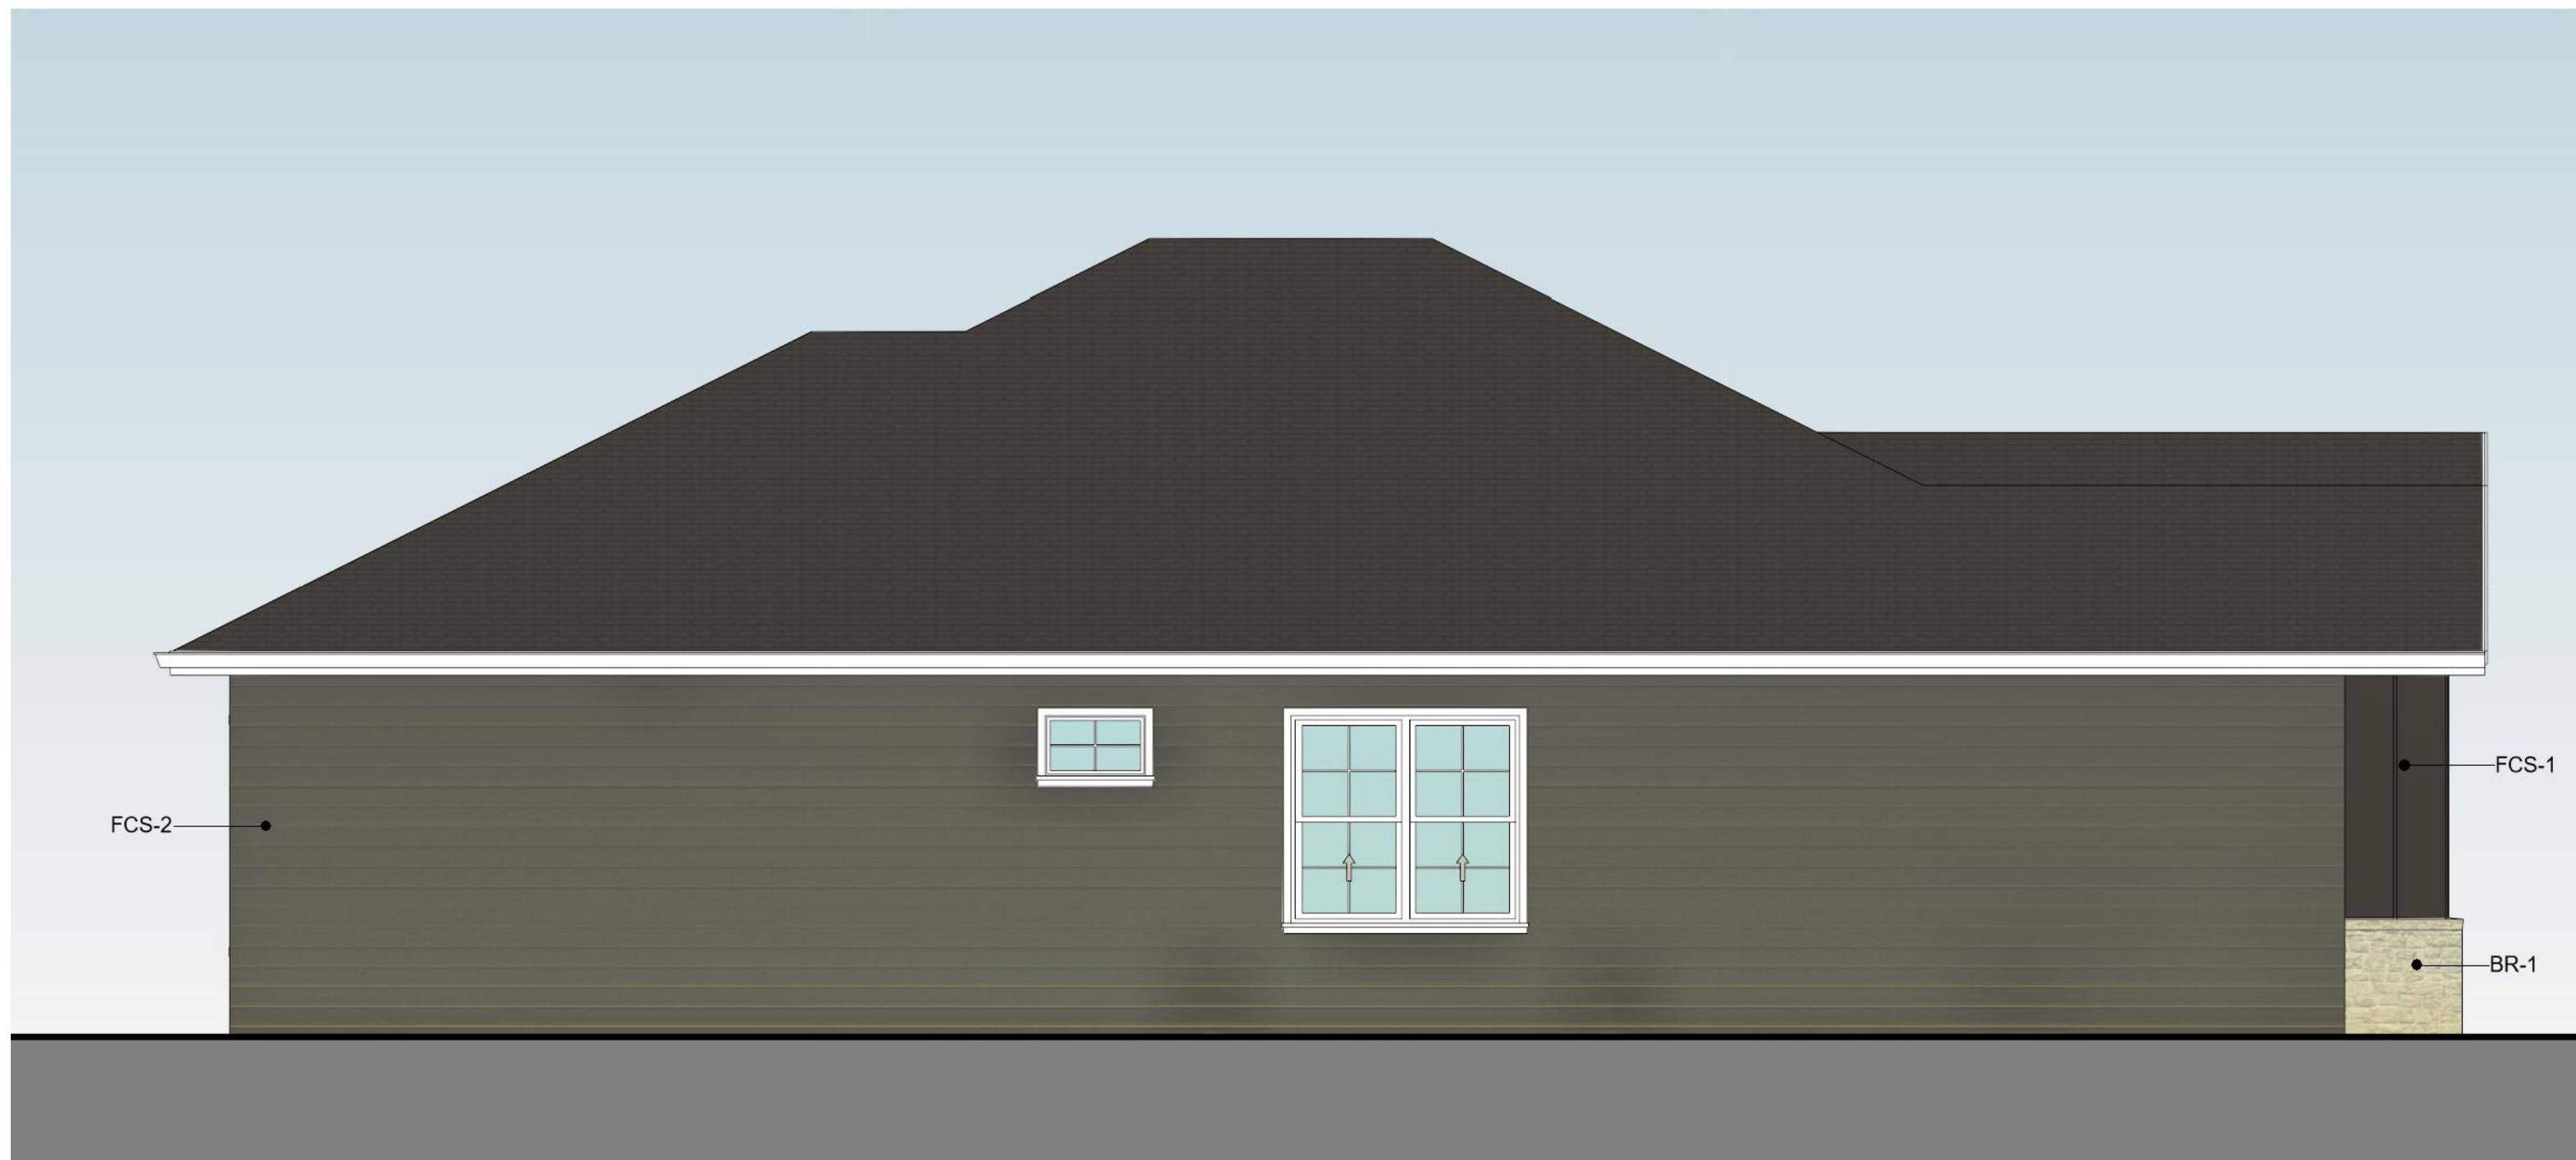

SIDE ELEVATION
NTS

FRONT ELEVATION
NTS

SIDE ELEVATION
NTS

REAR ELEVATION
NTS

FCS-1
BOARD AND BATTEN SIDING IN SW7673
"PEWTER CAST"
FCS-2
LAP SIDING IN SW7673 "PEWTER CAST"
BR-1
BRICK COLOR TBD
TRIM
SW7004 "SNOWBOUND"

SIDE ELEVATION
NTS

FRONT ELEVATION
NTS

SIDE ELEVATION
NTS

REAR ELEVATION
NTS

FCS-1
BOARD AND BATTEN SIDING IN
SW6244 "NAVAL"
FCS-2
LAP SIDING IN SW6244 "NAVAL"
BR-1
BRICK COLOR TBD
TRIM
SW7004 "SNOWBOUND"

SIDE ELEVATION
NTS

FRONT ELEVATION
NTS

SIDE ELEVATION
NTS

REAR ELEVATION
NTS

FCS-1
BOARD AND BATTEN SIDING IN
SW7048 "URBANE BRONZE"
FCS-2
LAP SIDING IN SW7048 "URBANE
BRONZE"
BR-1
BRICK COLOR TBD
TRIM
SW7004 "SNOWBOUND"

SIDE ELEVATION
NTS

FRONT ELEVATION
NTS

SIDE ELEVATION
NTS

REAR ELEVATION
NTS

FCS-1
BOARD AND BATTEN SIDING IN
SW9579 "TIMELESS TAUPE"

FCS-2
LAP SIDING IN SW9579 "TIMELESS
TAUPE"

BR-1
BRICK COLOR TBD

TRIM
SW7004 "SNOWBOUND"