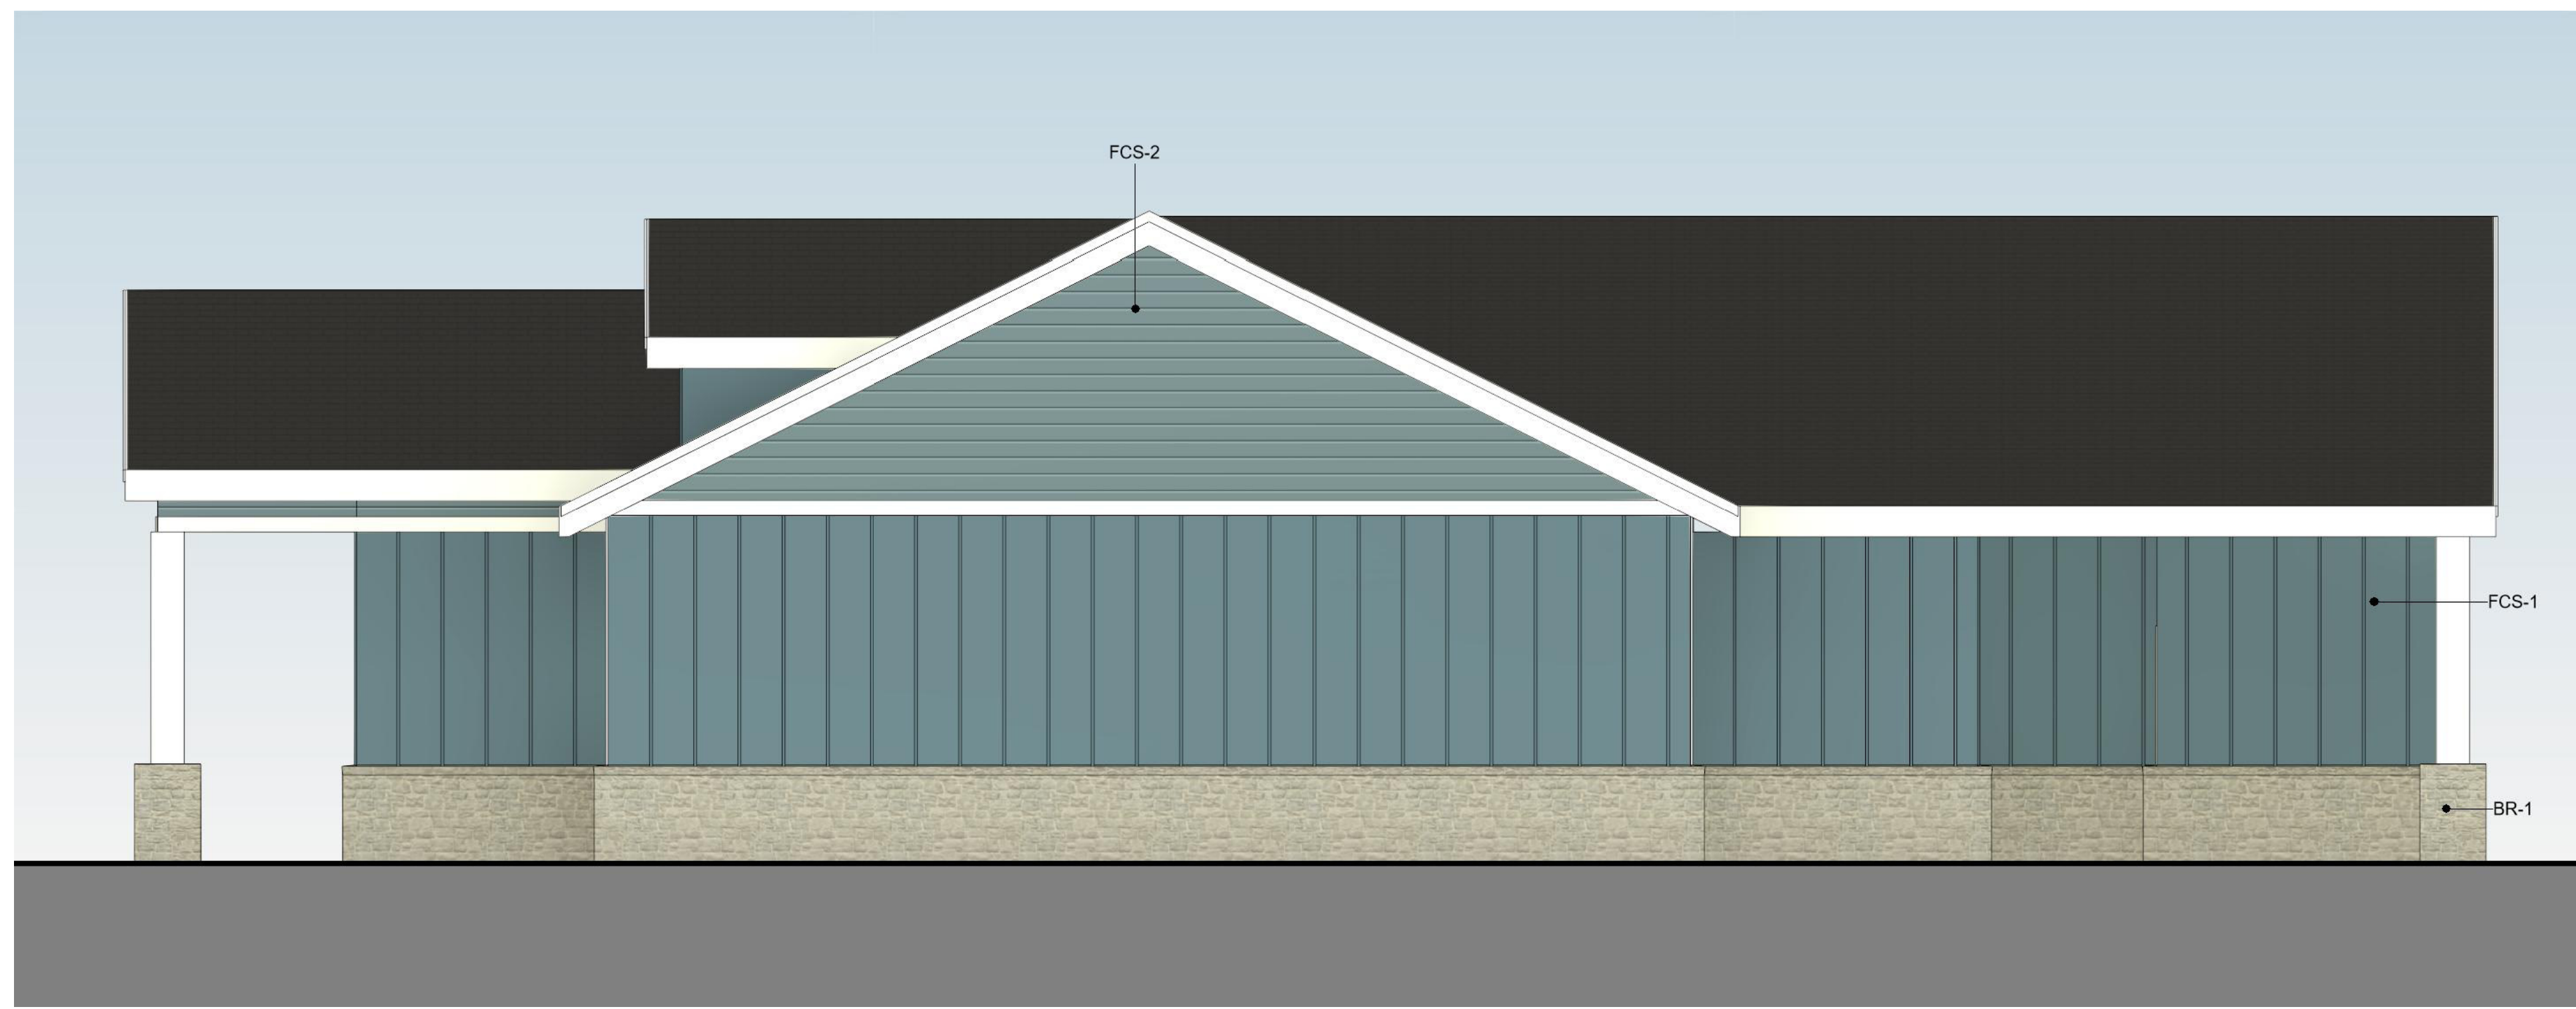

SIDE ELEVATION
NTS

FRONT ELEVATION
NTS

SIDE ELEVATION
NTS

REAR ELEVATION
NTS

FCS-1
BOARD AND BATTEN SIDING IN SW7673
"PEWTER CAST"
FCS-2
LAP SIDING IN SW7673 "PEWTER CAST"
BR-1
BRICK COLOR TBD
TRIM
SW7004 "SNOWBOUND"

SIDE ELEVATION
NTS

FRONT ELEVATION
NTS

SIDE ELEVATION
NTS

REAR ELEVATION
NTS

FCS-1
BOARD AND BATTEN SIDING IN
SW7048 "URBANE BRONZE"
FCS-2
LAP SIDING IN SW7048 "URBANE
BRONZE"
BR-1
BRICK COLOR TBD
TRIM
SW7004 "SNOWBOUND"

SIDE ELEVATION
NTS

FRONT ELEVATION
NTS

SIDE ELEVATION
NTS

REAR ELEVATION
NTS

FCS-1
BOARD AND BATTEN SIDING IN
SW9579 "TIMELESS TAUPE"

FCS-2
LAP SIDING IN SW9579 "TIMELESS
TAUPE"

BR-1
BRICK COLOR TBD

TRIM
SW7004 "SNOWBOUND"

SIDE ELEVATION
NTS

FRONT ELEVATION
NTS

SIDE ELEVATION
NTS

REAR ELEVATION
NTS

FCS-1
BOARD AND BATTEN SIDING IN
SW7603 "POOLHOUSE"
FCS-2
LAP SIDING IN SW7603 "POOLHOUSE"
BR-1
BRICK COLOR TBD
TRIM
SW7004 "SNOWBOUND"