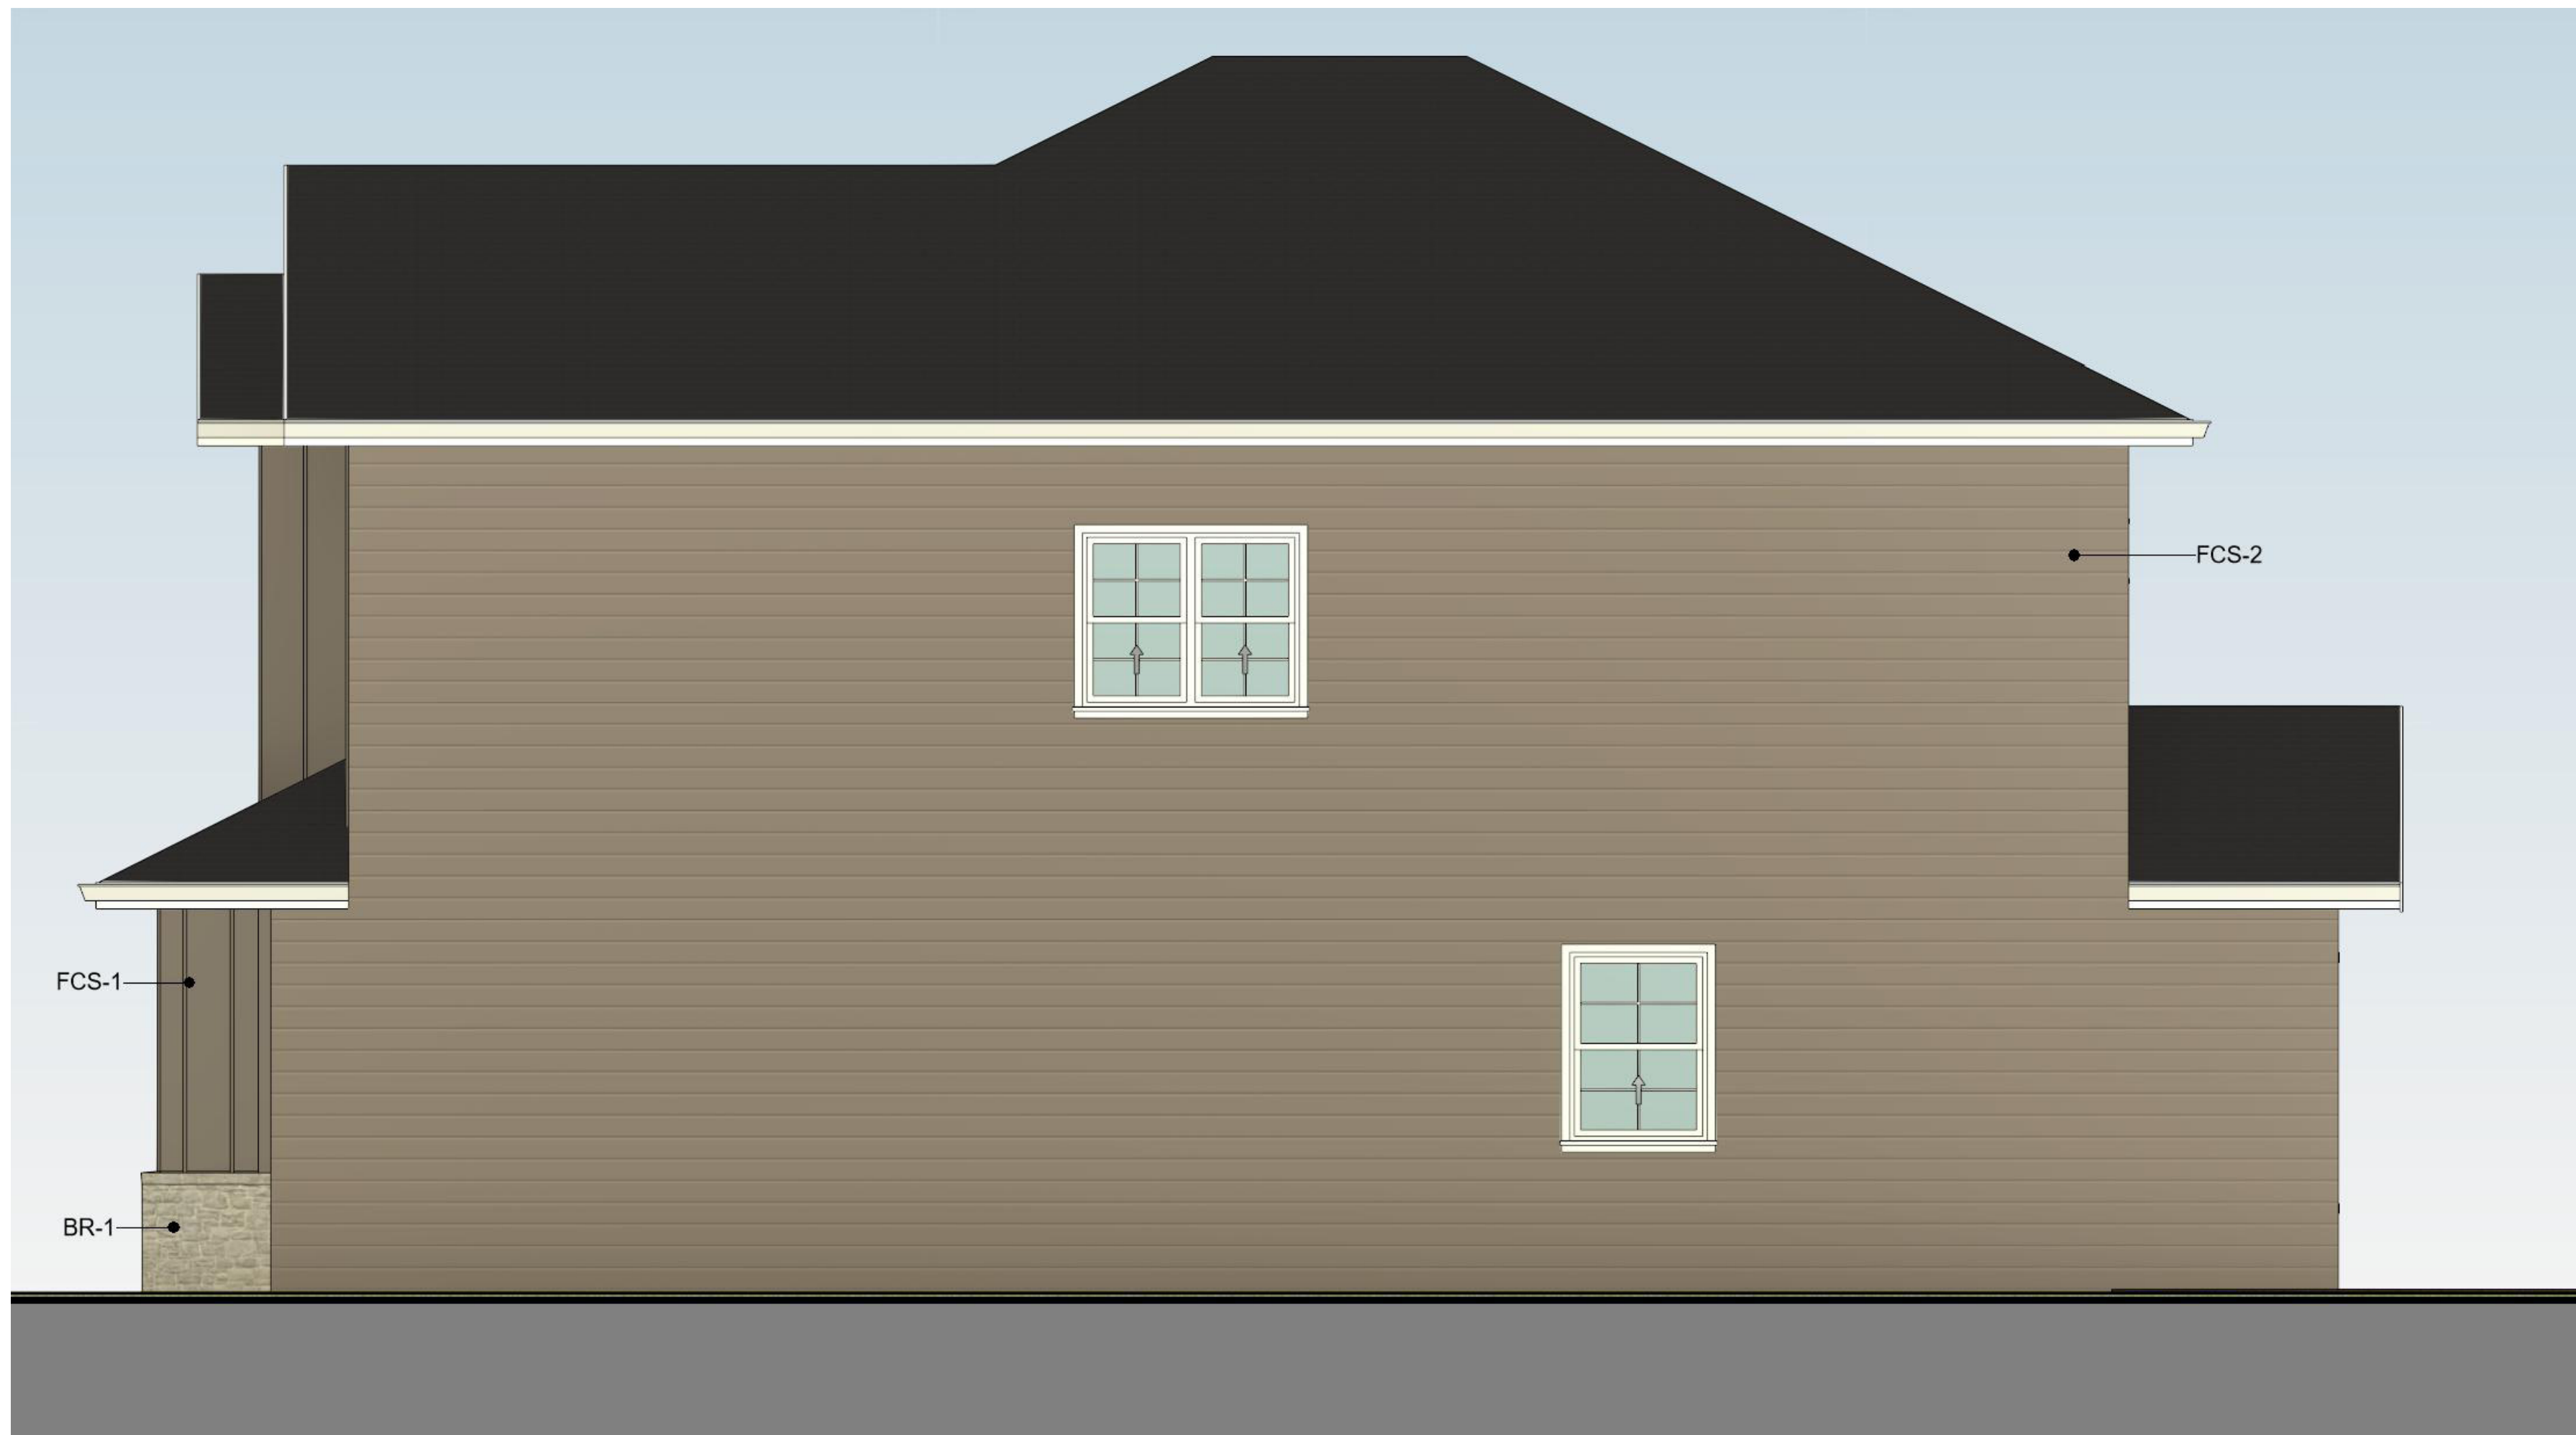

SIDE ELEVATION
NTS

FRONT ELEVATION
NTS

SIDE ELEVATION
NTS

REAR ELEVATION
NTS

FCS-1
BOARD AND BATTEN SIDING IN SW7673
"PEWTER CAST"
FCS-2
LAP SIDING IN SW7673 "PEWTER CAST"
BR-1
BRICK COLOR TBD
TRIM
SW7004 "SNOWBOUND"

SIDE ELEVATION
NTS

FRONT ELEVATION
NTS

SIDE ELEVATION
NTS

REAR ELEVATION
NTS

FCS-1
BOARD AND BATTEN SIDING IN
SW6244 "NAVAL"
FCS-2
LAP SIDING IN SW6244 "NAVAL"
BR-1
BRICK COLOR TBD
TRIM
SW7004 "SNOWBOUND"

SIDE ELEVATION
NTS

FRONT ELEVATION
NTS

SIDE ELEVATION
NTS

REAR ELEVATION
NTS

FCS-1
BOARD AND BATTEN SIDING IN
SW7048 "URBANE BRONZE"
FCS-2
LAP SIDING IN SW7048 "URBANE
BRONZE"
BR-1
BRICK COLOR TBD
TRIM
SW7004 "SNOWBOUND"

SIDE ELEVATION
NTS

FRONT ELEVATION
NTS

SIDE ELEVATION
NTS

REAR ELEVATION
NTS

FCS-1
BOARD AND BATTEN SIDING IN
SW9579 "TIMELESS TAUPE"

FCS-2
LAP SIDING IN SW9579 "TIMELESS
TAUPE"

BR-1
BRICK COLOR TBD

TRIM
SW7004 "SNOWBOUND"