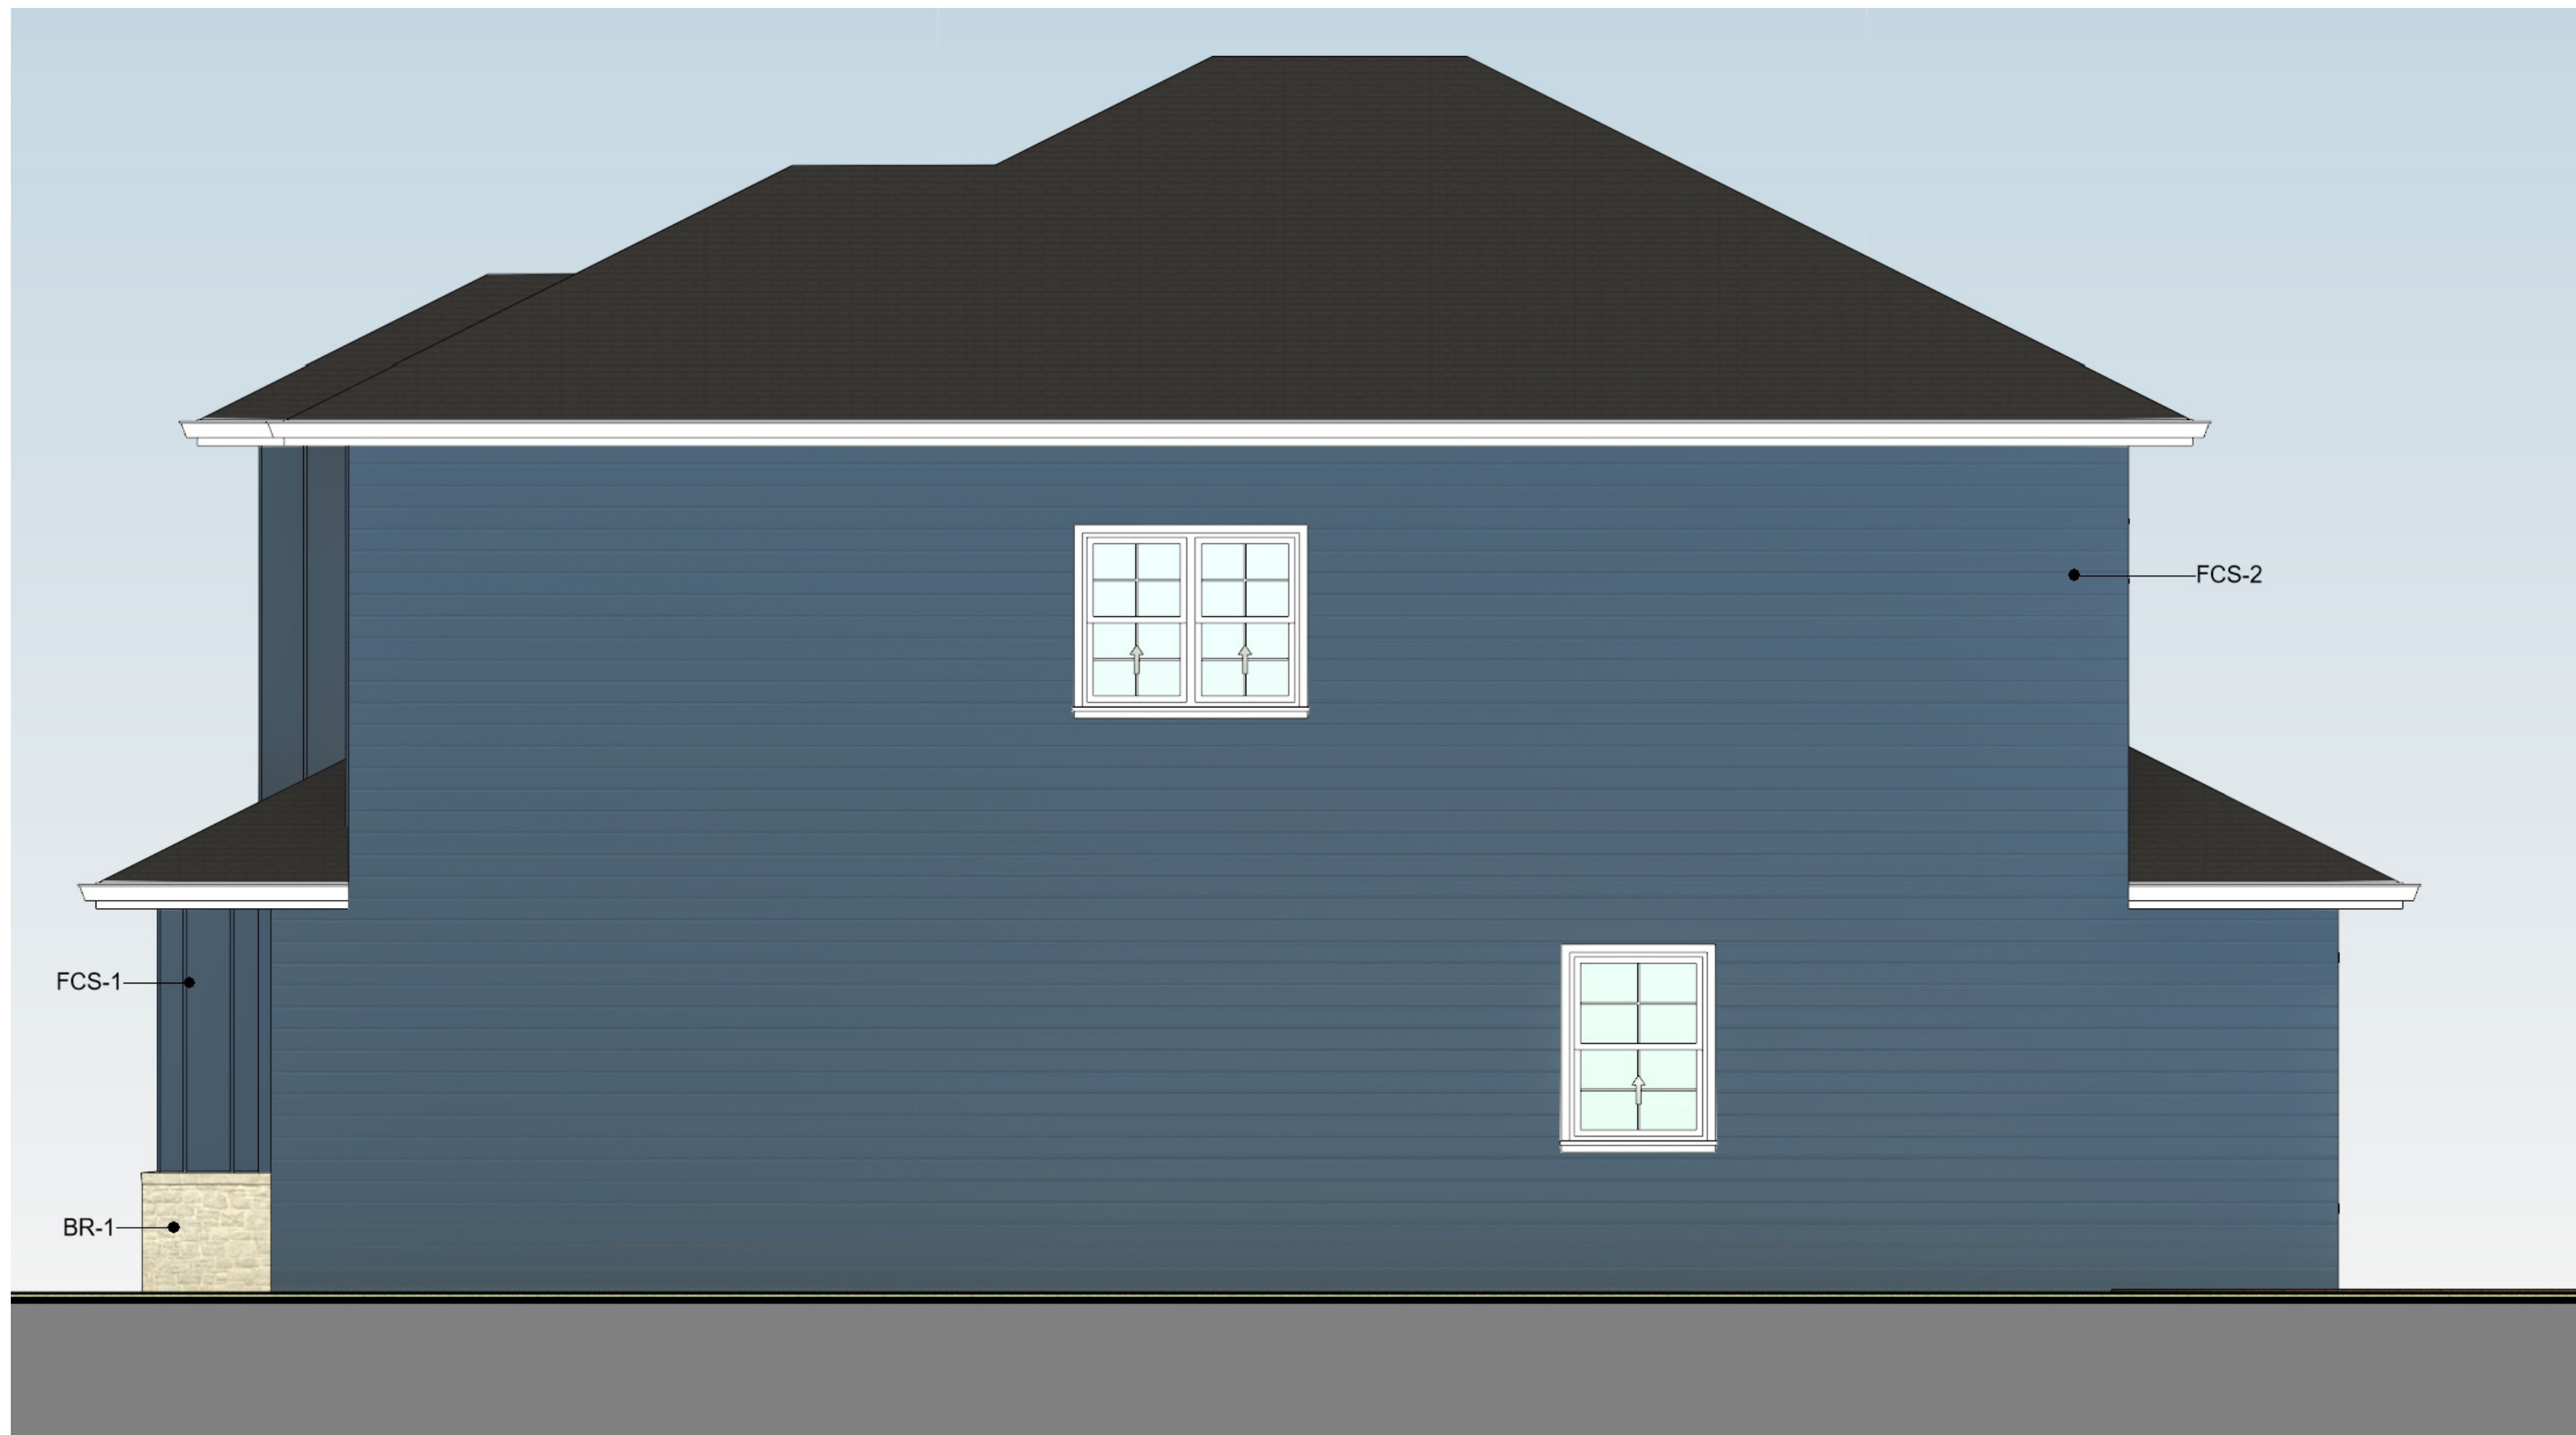

SIDE ELEVATION
NTS

FRONT ELEVATION
NTS

SIDE ELEVATION
NTS

REAR ELEVATION
NTS

FCS-1
BOARD AND BATTEN SIDING IN SW7673
"PEWTER CAST"
FCS-2
LAP SIDING IN SW7673 "PEWTER CAST"
BR-1
BRICK COLOR TBD
TRIM
SW7004 "SNOWBOUND"

SIDE ELEVATION
NTS

FRONT ELEVATION
NTS

SIDE ELEVATION
NTS

REAR ELEVATION
NTS

FCS-1
BOARD AND BATTEN SIDING IN
SW6244 "NAVAL"
FCS-2
LAP SIDING IN SW6244 "NAVAL"
BR-1
BRICK COLOR TBD
TRIM
SW7004 "SNOWBOUND"

SIDE ELEVATION
NTS

FRONT ELEVATION
NTS

SIDE ELEVATION
NTS

REAR ELEVATION
NTS

FCS-1
BOARD AND BATTEN SIDING IN
SW7048 "URBANE BRONZE"
FCS-2
LAP SIDING IN SW7048 "URBANE
BRONZE"
BR-1
BRICK COLOR TBD
TRIM
SW7004 "SNOWBOUND"

SIDE ELEVATION
NTS

FRONT ELEVATION
NTS

SIDE ELEVATION
NTS

REAR ELEVATION
NTS

FCS-1
BOARD AND BATTEN SIDING IN
SW9579 "TIMELESS TAUPE"

FCS-2
LAP SIDING IN SW9579 "TIMELESS
TAUPE"

BR-1
BRICK COLOR TBD

TRIM
SW7004 "SNOWBOUND"