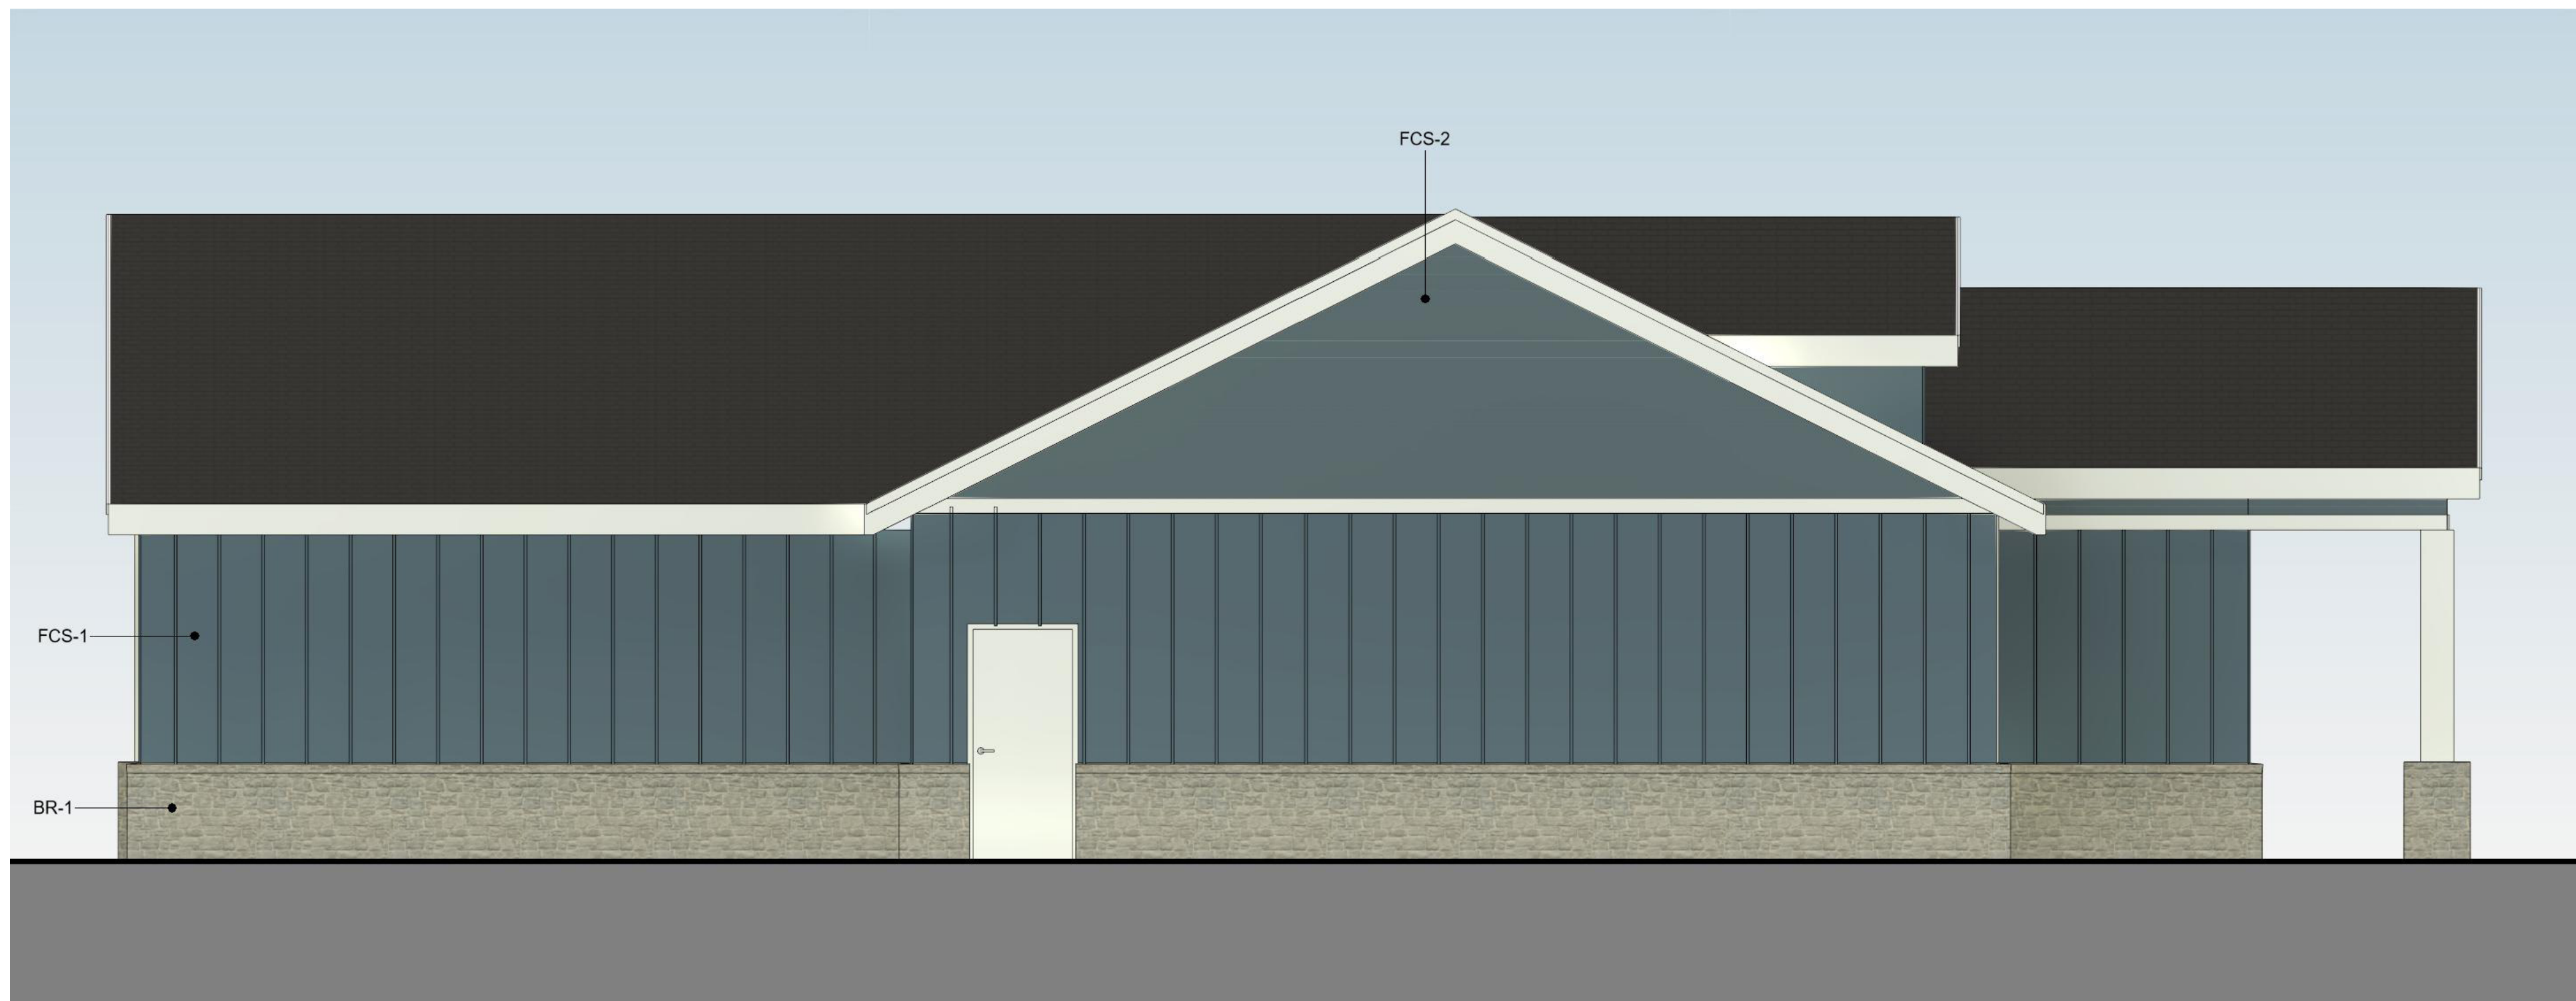

SIDE ELEVATION
NTS

FRONT ELEVATION
NTS

SIDE ELEVATION
NTS

REAR ELEVATION
NTS

FCS-1
BOARD AND BATTEN SIDING IN SW7673
"PEWTER CAST"
FCS-2
LAP SIDING IN SW7673 "PEWTER CAST"
BR-1
BRICK COLOR TBD
TRIM
SW7004 "SNOWBOUND"

SIDE ELEVATION
NTS

FRONT ELEVATION
NTS

SIDE ELEVATION
NTS

REAR ELEVATION
NTS

FCS-1
BOARD AND BATTEN SIDING IN
SW7048 "URBANE BRONZE"
FCS-2
LAP SIDING IN SW7048 "URBANE
BRONZE"
BR-1
BRICK COLOR TBD
TRIM
SW7004 "SNOWBOUND"

SIDE ELEVATION
NTS

FRONT ELEVATION
NTS

SIDE ELEVATION
NTS

REAR ELEVATION
NTS

FCS-1
BOARD AND BATTEN SIDING IN
SW9579 "TIMELESS TAUPE"

FCS-2
LAP SIDING IN SW9579 "TIMELESS
TAUPE"

BR-1
BRICK COLOR TBD

TRIM
SW7004 "SNOWBOUND"

SIDE ELEVATION
NTS

FRONT ELEVATION
NTS

SIDE ELEVATION
NTS

REAR ELEVATION
NTS

FCS-1
BOARD AND BATTEN SIDING IN
SW7603 "POOLHOUSE"
FCS-2
LAP SIDING IN SW7603 "POOLHOUSE"
BR-1
BRICK COLOR TBD
TRIM
SW7004 "SNOWBOUND"