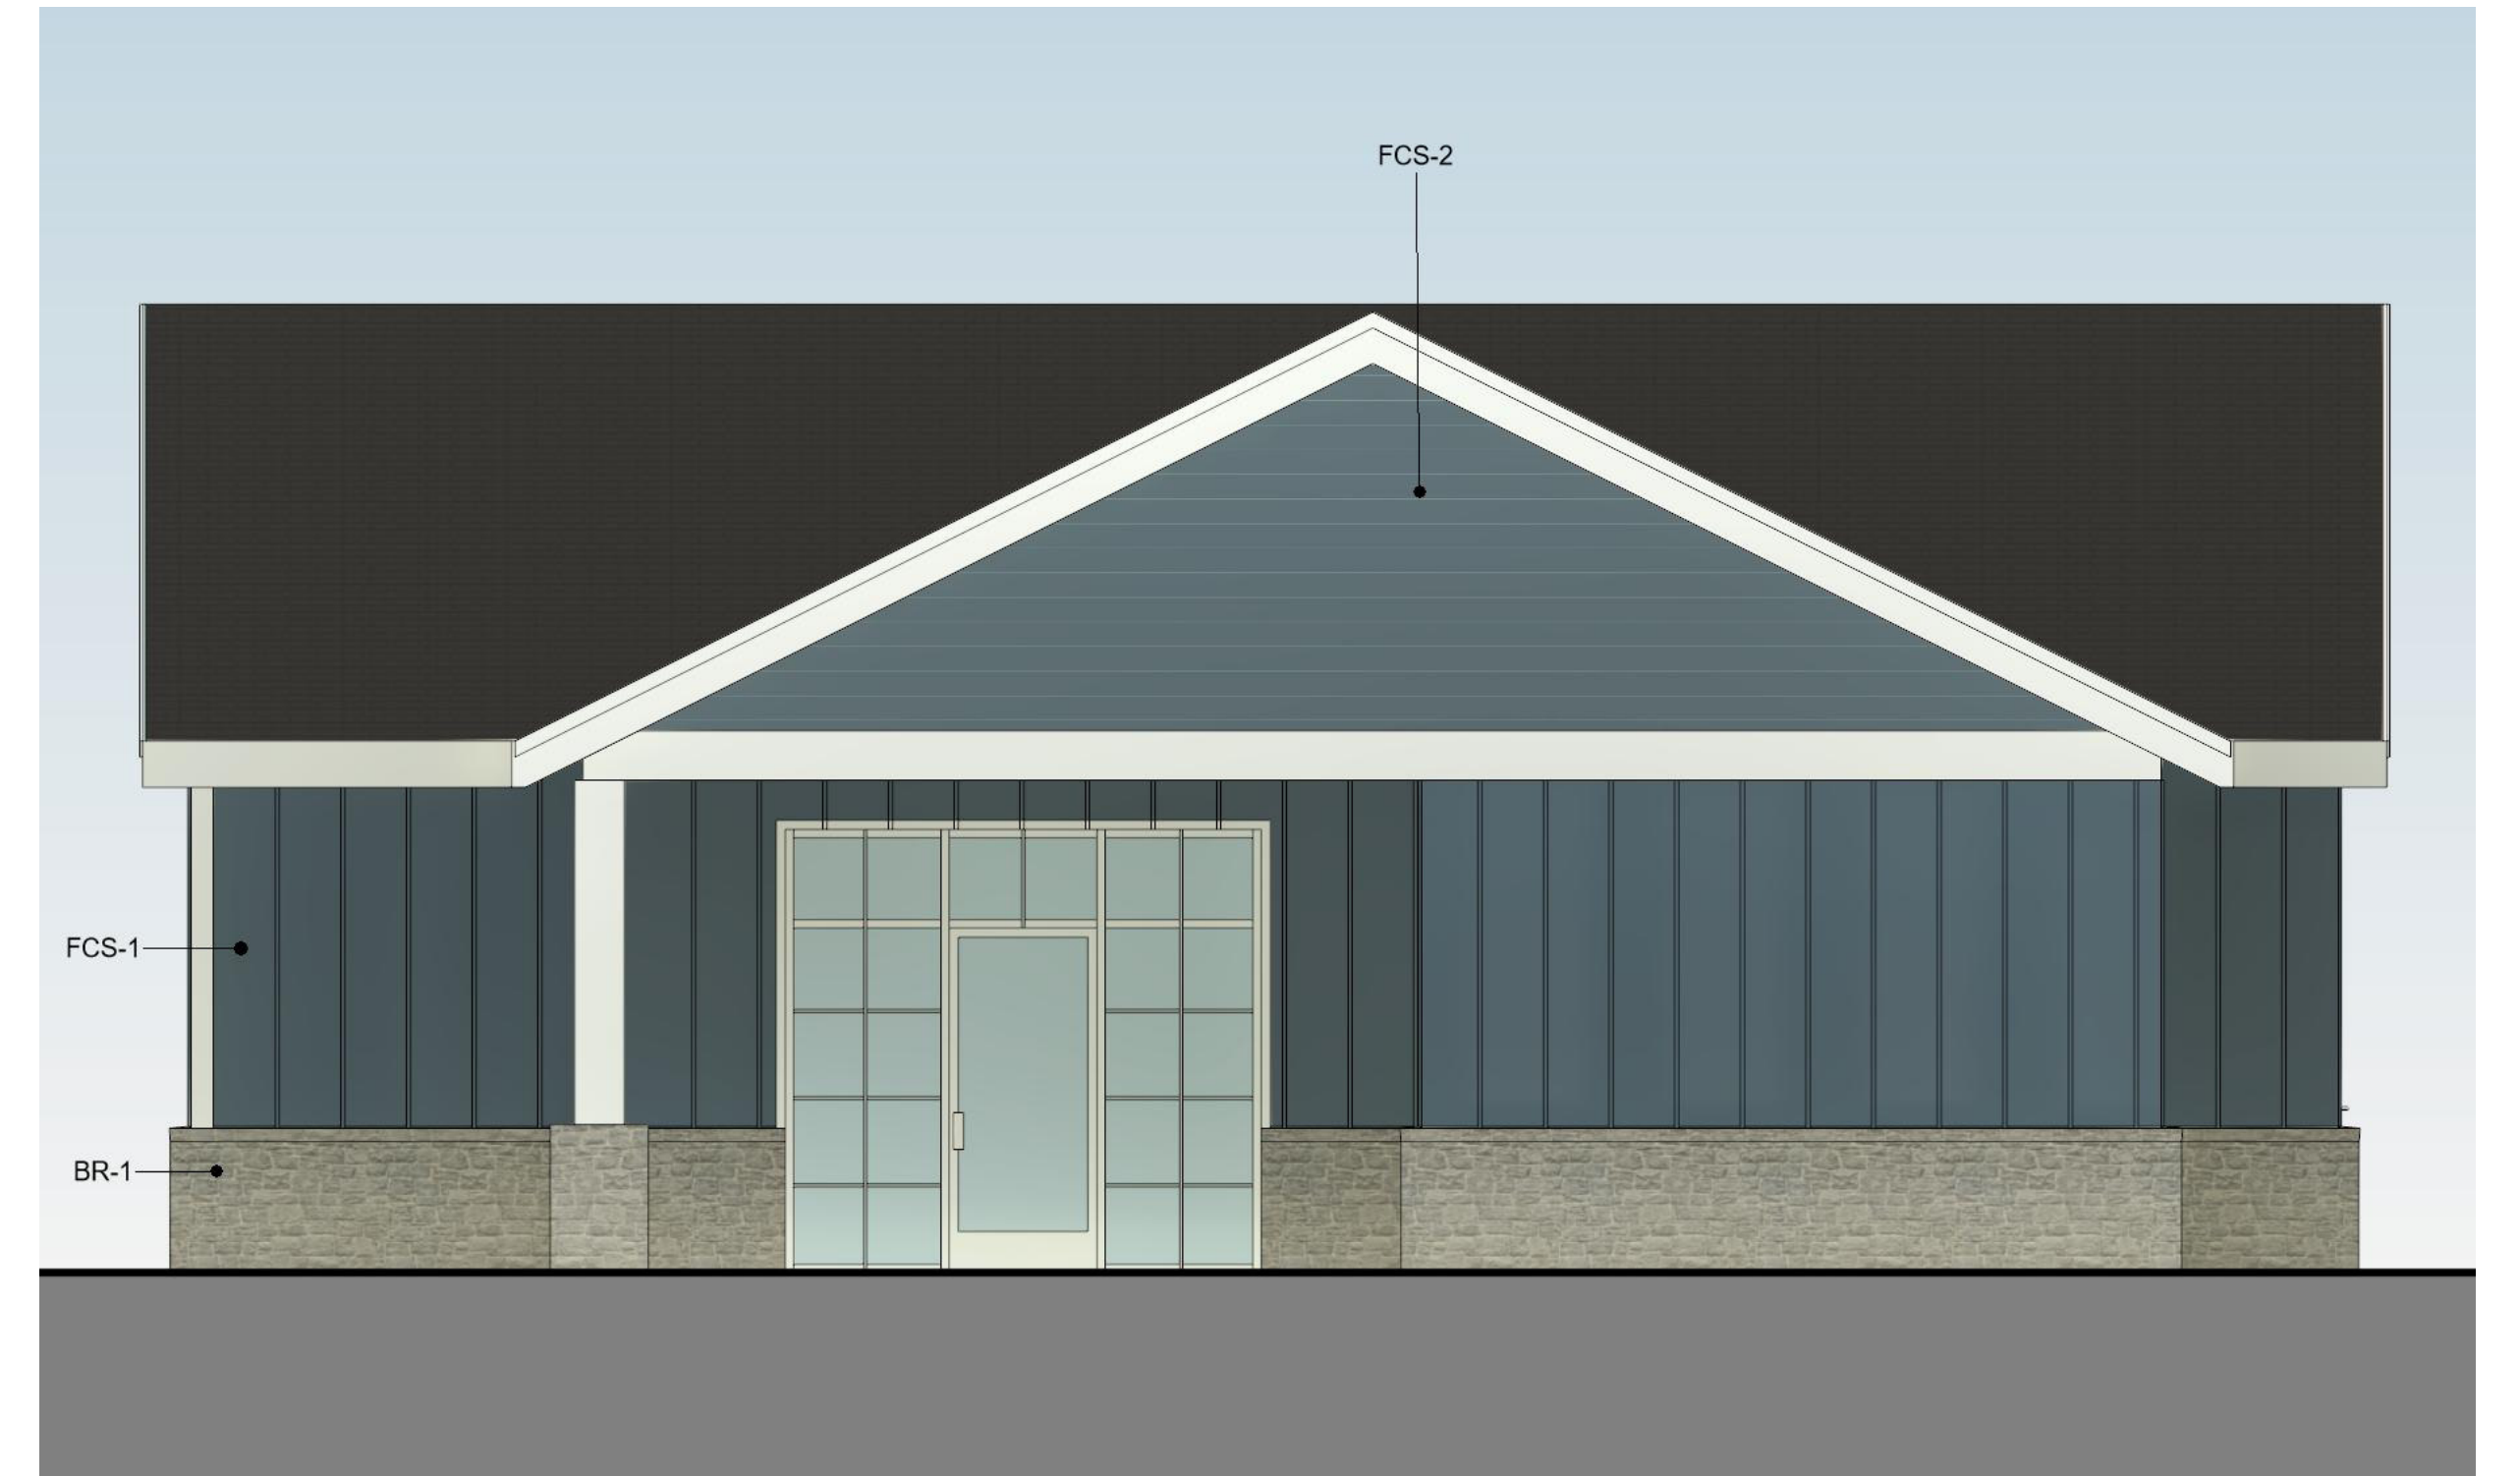

SIDE ELEVATION
NTS

FRONT ELEVATION
NTS

SIDE ELEVATION
NTS

REAR ELEVATION
NTS

FCS-1
BOARD AND BATTEN SIDING IN SW7673
"PEWTER CAST"
FCS-2
LAP SIDING IN SW7673 "PEWTER CAST"
BR-1
BRICK COLOR TBD
TRIM
SW7004 "SNOWBOUND"

SIDE ELEVATION
NTS

FRONT ELEVATION
NTS

SIDE ELEVATION
NTS

REAR ELEVATION
NTS

FCS-1
BOARD AND BATTEN SIDING IN
SW7048 "URBANE BRONZE"
FCS-2
LAP SIDING IN SW7048 "URBANE
BRONZE"
BR-1
BRICK COLOR TBD
TRIM
SW7004 "SNOWBOUND"

SIDE ELEVATION
NTS

FRONT ELEVATION
NTS

SIDE ELEVATION
NTS

REAR ELEVATION
NTS

FCS-1
BOARD AND BATTEN SIDING IN
SW9579 "TIMELESS TAUPE"

FCS-2
LAP SIDING IN SW9579 "TIMELESS
TAUPE"

BR-1
BRICK COLOR TBD

TRIM
SW7004 "SNOWBOUND"

SIDE ELEVATION
NTS

FRONT ELEVATION
NTS

SIDE ELEVATION
NTS

REAR ELEVATION
NTS

FCS-1
BOARD AND BATTEN SIDING IN
SW7603 "POOLHOUSE"
FCS-2
LAP SIDING IN SW7603 "POOLHOUSE"
BR-1
BRICK COLOR TBD
TRIM
SW7004 "SNOWBOUND"