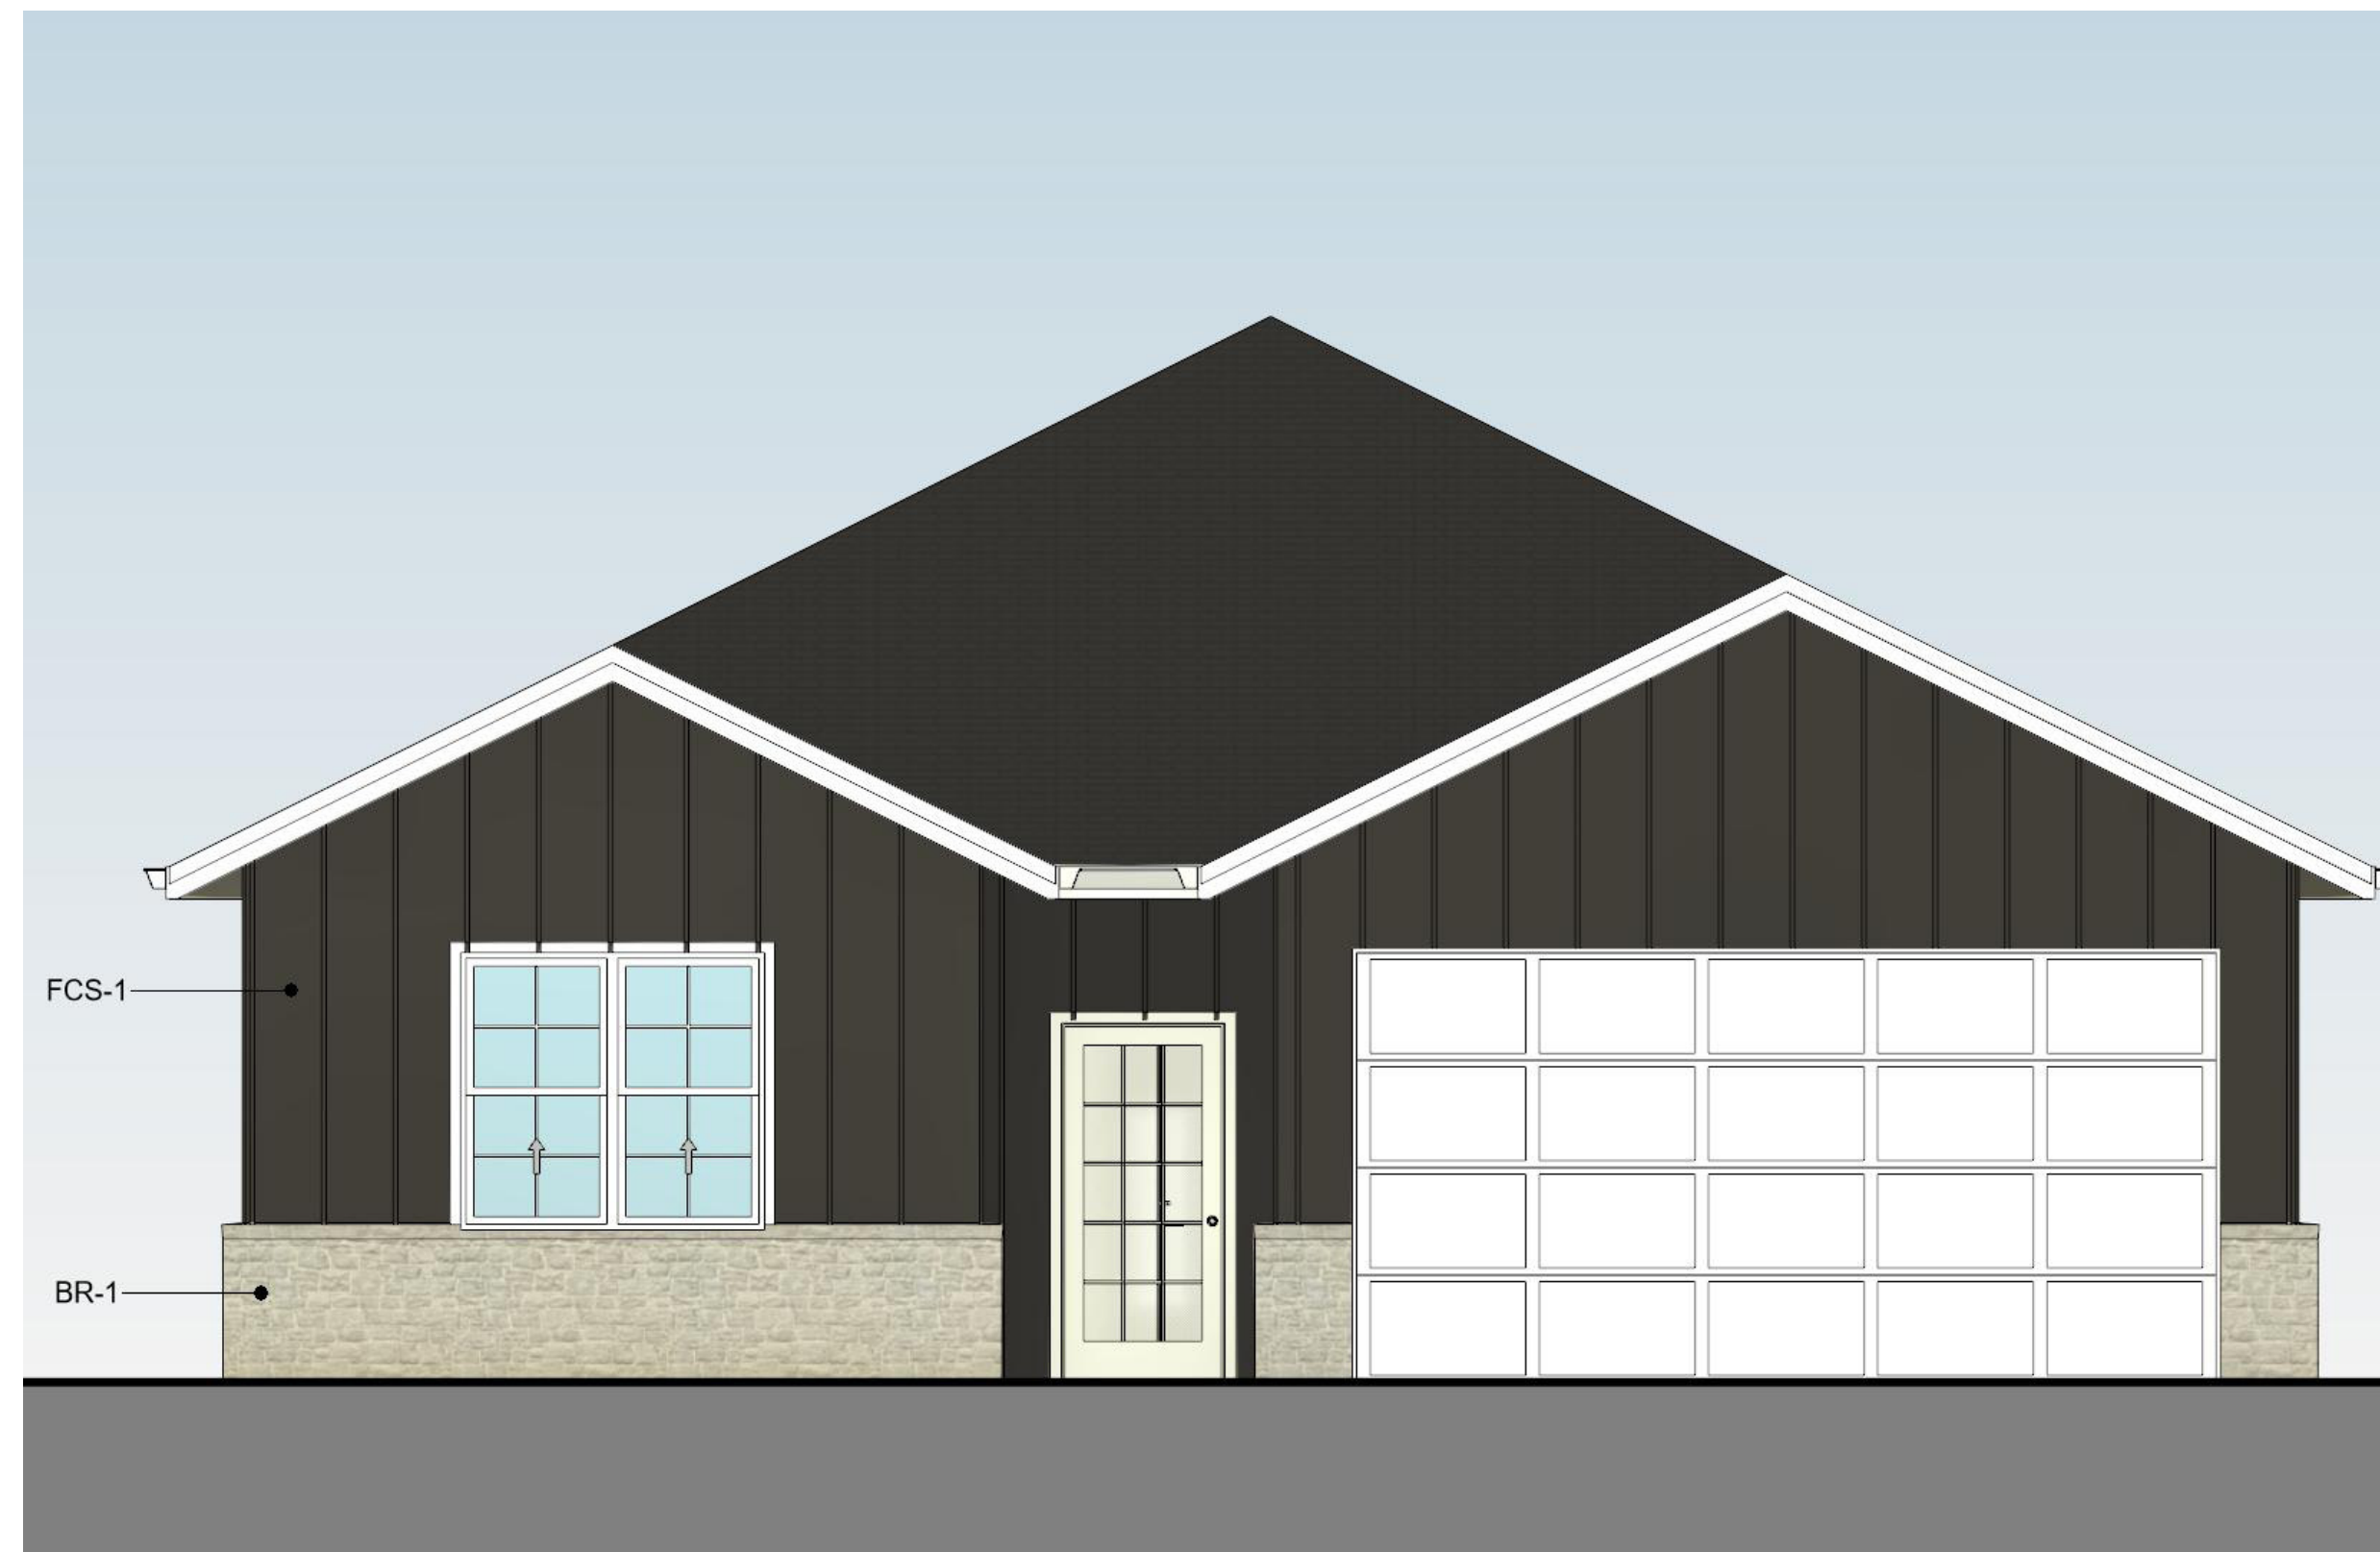

SIDE ELEVATION
NTS

FRONT ELEVATION
NTS

SIDE ELEVATION
NTS

REAR ELEVATION
NTS

FCS-1
BOARD AND BATTEN SIDING IN SW7673
"PEWTER CAST"
FCS-2
LAP SIDING IN SW7673 "PEWTER CAST"
BR-1
BRICK COLOR TBD
TRIM
SW7004 "SNOWBOUND"

SIDE ELEVATION
NTS

FRONT ELEVATION
NTS

SIDE ELEVATION
NTS

REAR ELEVATION
NTS

FCS-1
BOARD AND BATTEN SIDING IN
SW6244 "NAVAL"
FCS-2
LAP SIDING IN SW6244 "NAVAL"
BR-1
BRICK COLOR TBD
TRIM
SW7004 "SNOWBOUND"

SIDE ELEVATION
NTS

FRONT ELEVATION
NTS

SIDE ELEVATION
NTS

REAR ELEVATION
NTS

FCS-1
BOARD AND BATTEN SIDING IN
SW7048 "URBANE BRONZE"
FCS-2
LAP SIDING IN SW7048 "URBANE
BRONZE"
BR-1
BRICK COLOR TBD
TRIM
SW7004 "SNOWBOUND"

SIDE ELEVATION
NTS

FRONT ELEVATION
NTS

SIDE ELEVATION
NTS

REAR ELEVATION
NTS

FCS-1
BOARD AND BATTEN SIDING IN
SW9579 "TIMELESS TAUPE"

FCS-2
LAP SIDING IN SW9579 "TIMELESS
TAUPE"

BR-1
BRICK COLOR TBD

TRIM
SW7004 "SNOWBOUND"