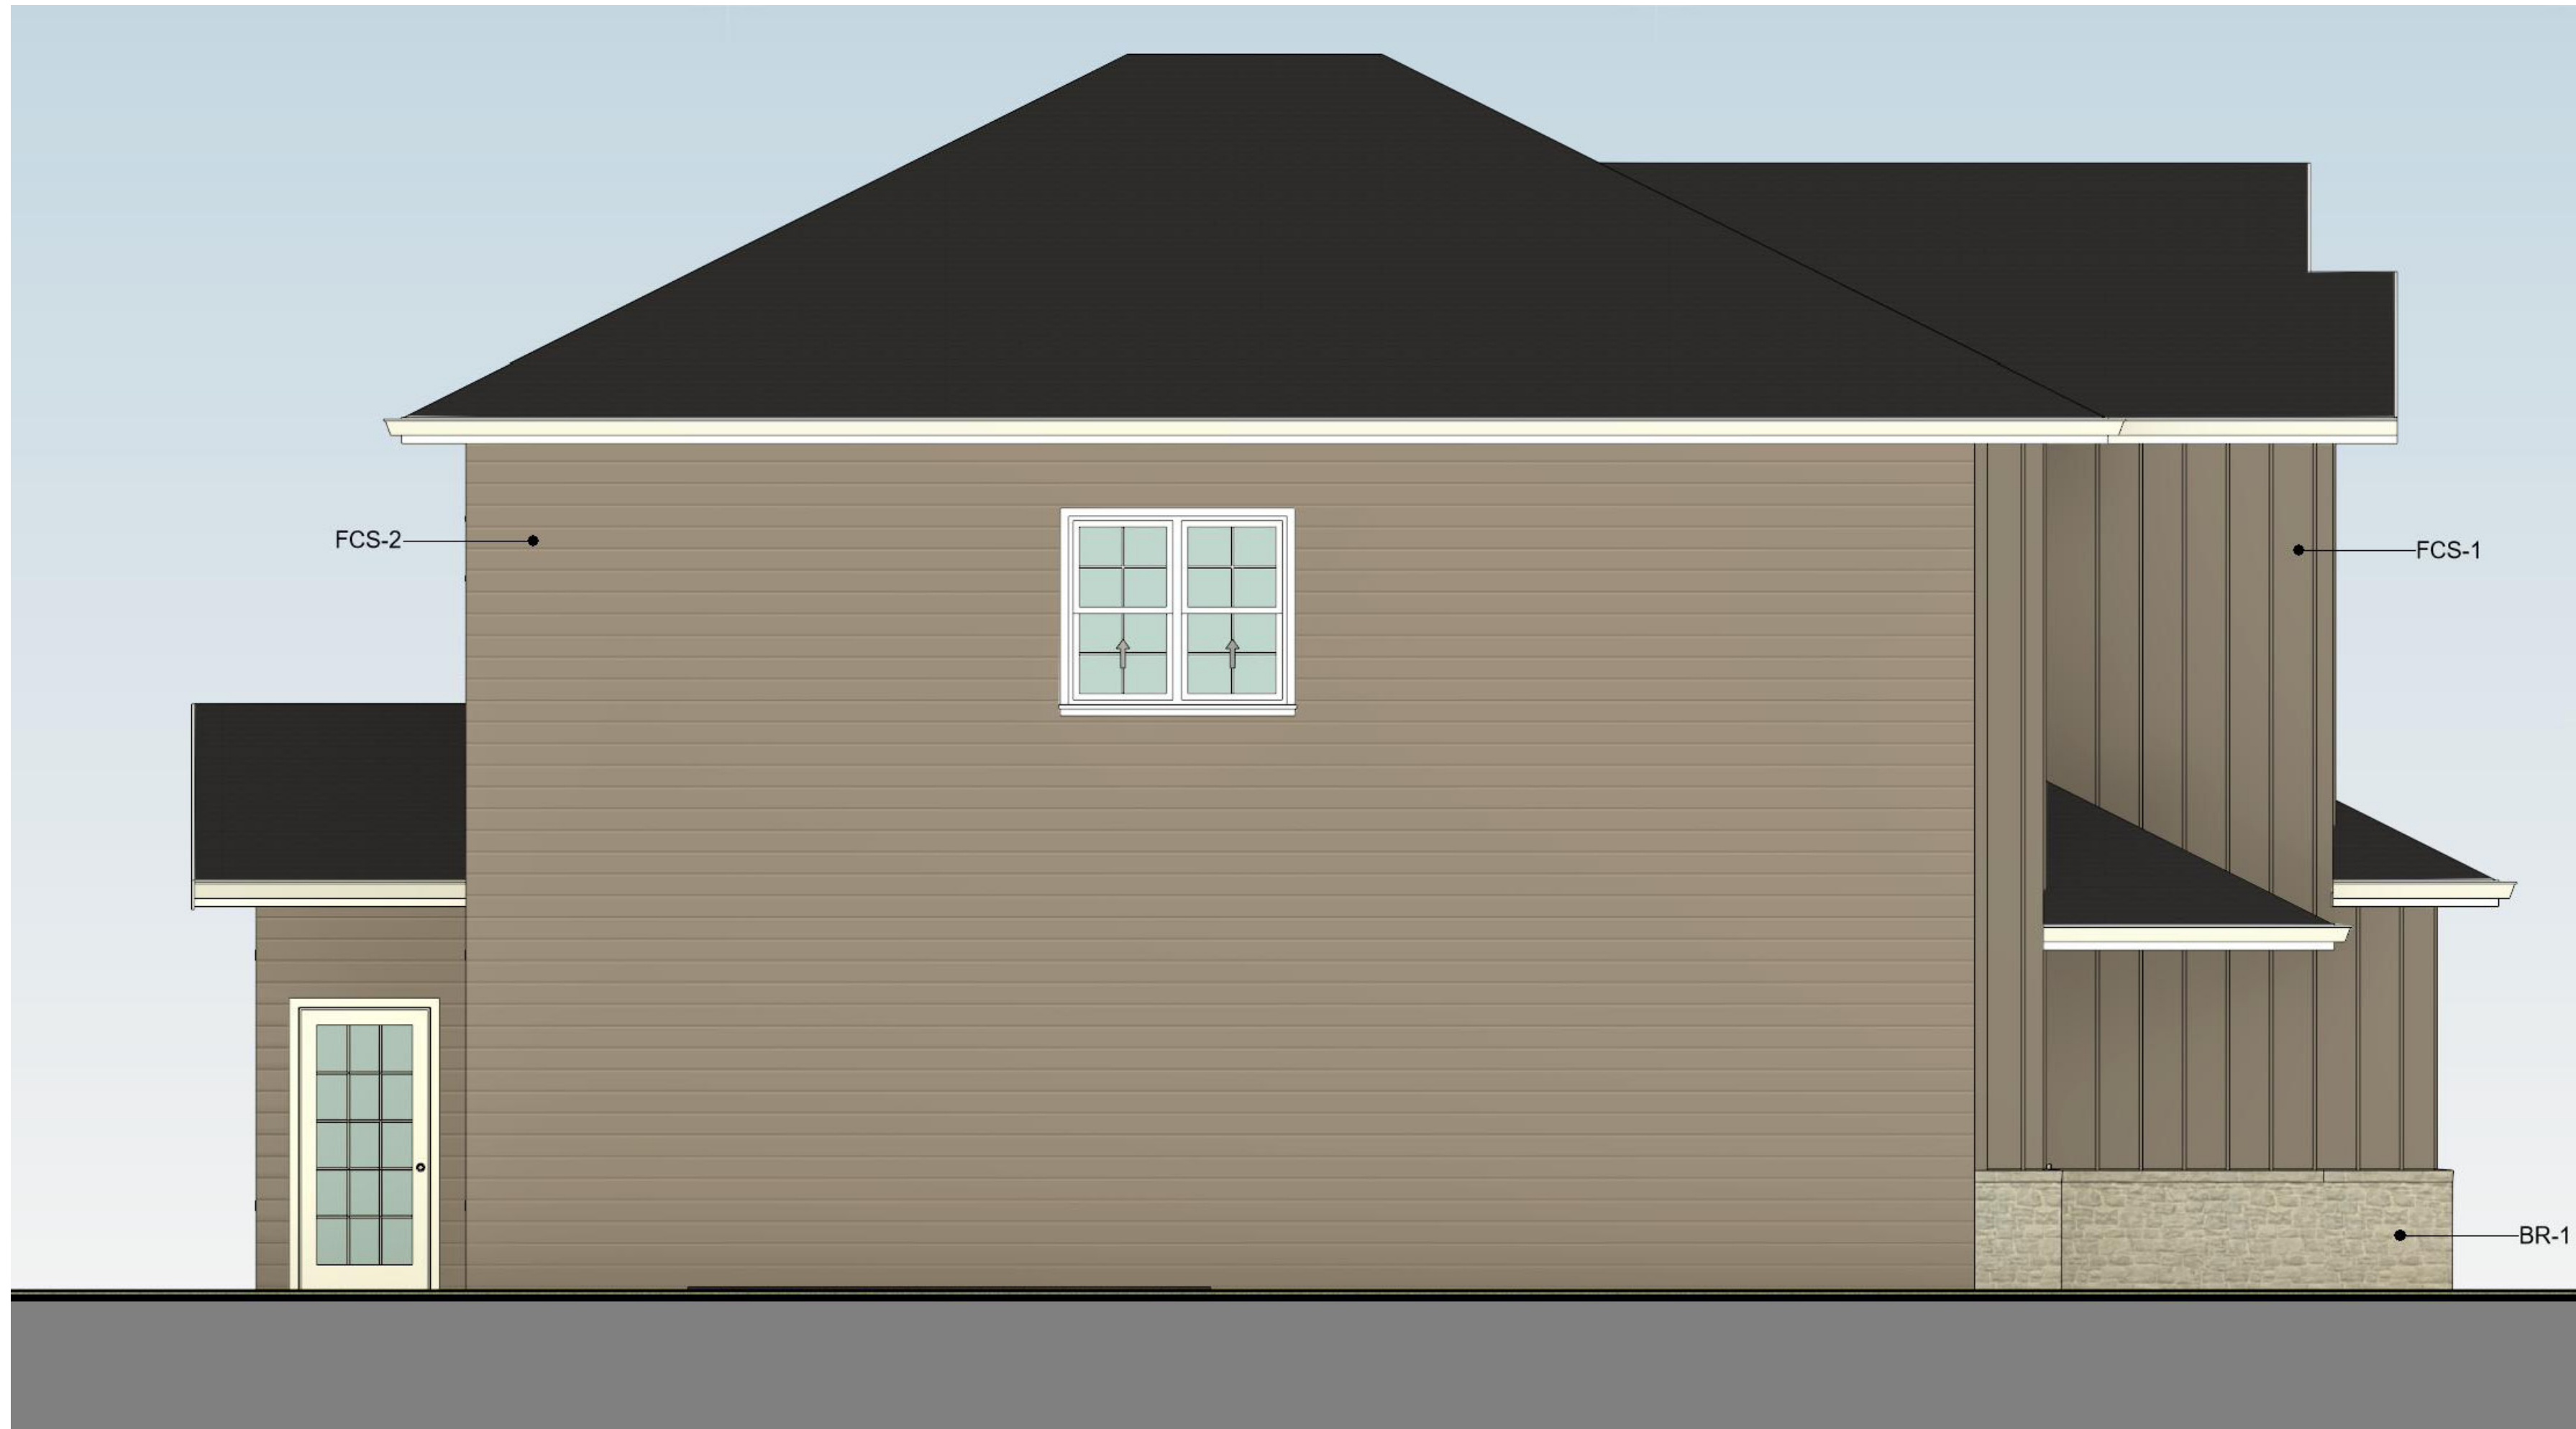

SIDE ELEVATION
NTS

FRONT ELEVATION
NTS

SIDE ELEVATION
NTS

REAR ELEVATION
NTS

FCS-1
BOARD AND BATTEN SIDING IN SW7673
"PEWTER CAST"
FCS-2
LAP SIDING IN SW7673 "PEWTER CAST"
BR-1
BRICK COLOR TBD
TRIM
SW7004 "SNOWBOUND"

SIDE ELEVATION
NTS

FRONT ELEVATION
NTS

SIDE ELEVATION
NTS

REAR ELEVATION
NTS

FCS-1
BOARD AND BATTEN SIDING IN
SW6244 "NAVAL"
FCS-2
LAP SIDING IN SW6244 "NAVAL"
BR-1
BRICK COLOR TBD
TRIM
SW7004 "SNOWBOUND"

SIDE ELEVATION
NTS

FRONT ELEVATION
NTS

SIDE ELEVATION
NTS

REAR ELEVATION
NTS

FCS-1
BOARD AND BATTEN SIDING IN
SW7048 "URBANE BRONZE"
FCS-2
LAP SIDING IN SW7048 "URBANE
BRONZE"
BR-1
BRICK COLOR TBD
TRIM
SW7004 "SNOWBOUND"

SIDE ELEVATION
NTS

FRONT ELEVATION
NTS

SIDE ELEVATION
NTS

REAR ELEVATION
NTS

FCS-1
BOARD AND BATTEN SIDING IN
SW9579 "TIMELESS TAUPE"

FCS-2
LAP SIDING IN SW9579 "TIMELESS
TAUPE"

BR-1
BRICK COLOR TBD

TRIM
SW7004 "SNOWBOUND"