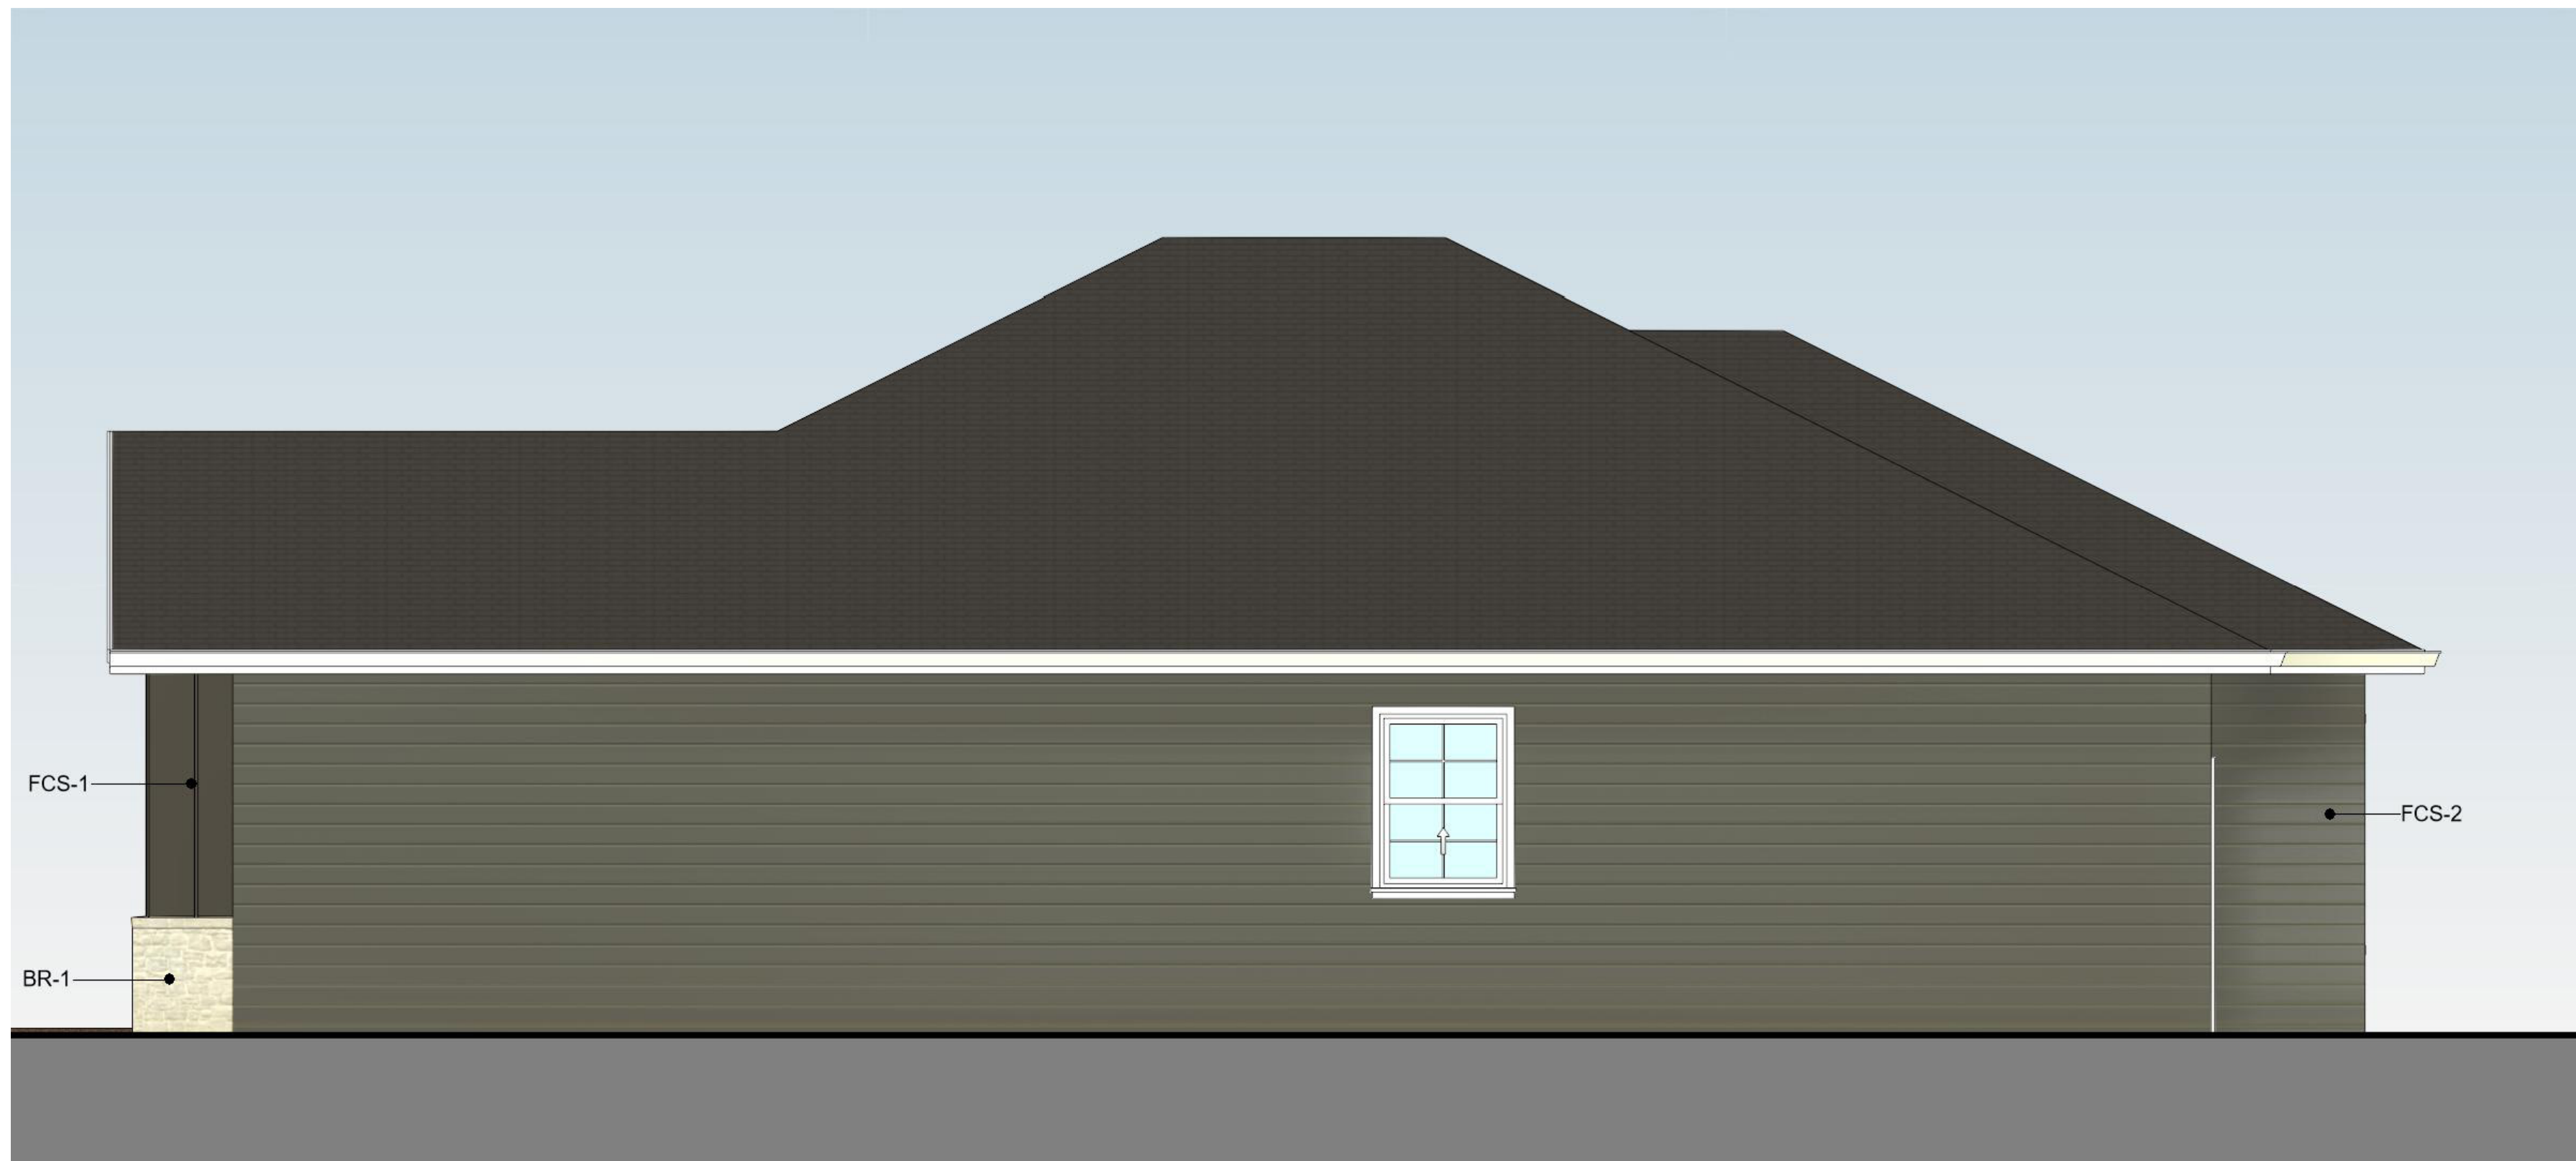

SIDE ELEVATION
NTS

FRONT ELEVATION
NTS

SIDE ELEVATION
NTS

REAR ELEVATION
NTS

FCS-1
BOARD AND BATTEN SIDING IN SW7673
"PEWTER CAST"
FCS-2
LAP SIDING IN SW7673 "PEWTER CAST"
BR-1
BRICK COLOR TBD
TRIM
SW7004 "SNOWBOUND"

SIDE ELEVATION
NTS

FRONT ELEVATION
NTS

SIDE ELEVATION
NTS

REAR ELEVATION
NTS

FCS-1
BOARD AND BATTEN SIDING IN
SW6244 "NAVAL"
FCS-2
LAP SIDING IN SW6244 "NAVAL"
BR-1
BRICK COLOR TBD
TRIM
SW7004 "SNOWBOUND"

SIDE ELEVATION
NTS

FRONT ELEVATION
NTS

SIDE ELEVATION
NTS

REAR ELEVATION
NTS

FCS-1
BOARD AND BATTEN SIDING IN
SW7048 "URBANE BRONZE"
FCS-2
LAP SIDING IN SW7048 "URBANE
BRONZE"
BR-1
BRICK COLOR TBD
TRIM
SW7004 "SNOWBOUND"

SIDE ELEVATION
NTS

FRONT ELEVATION
NTS

SIDE ELEVATION
NTS

REAR ELEVATION
NTS

FCS-1
BOARD AND BATTEN SIDING IN
SW9579 "TIMELESS TAUPE"

FCS-2
LAP SIDING IN SW9579 "TIMELESS
TAUPE"

BR-1
BRICK COLOR TBD

TRIM
SW7004 "SNOWBOUND"