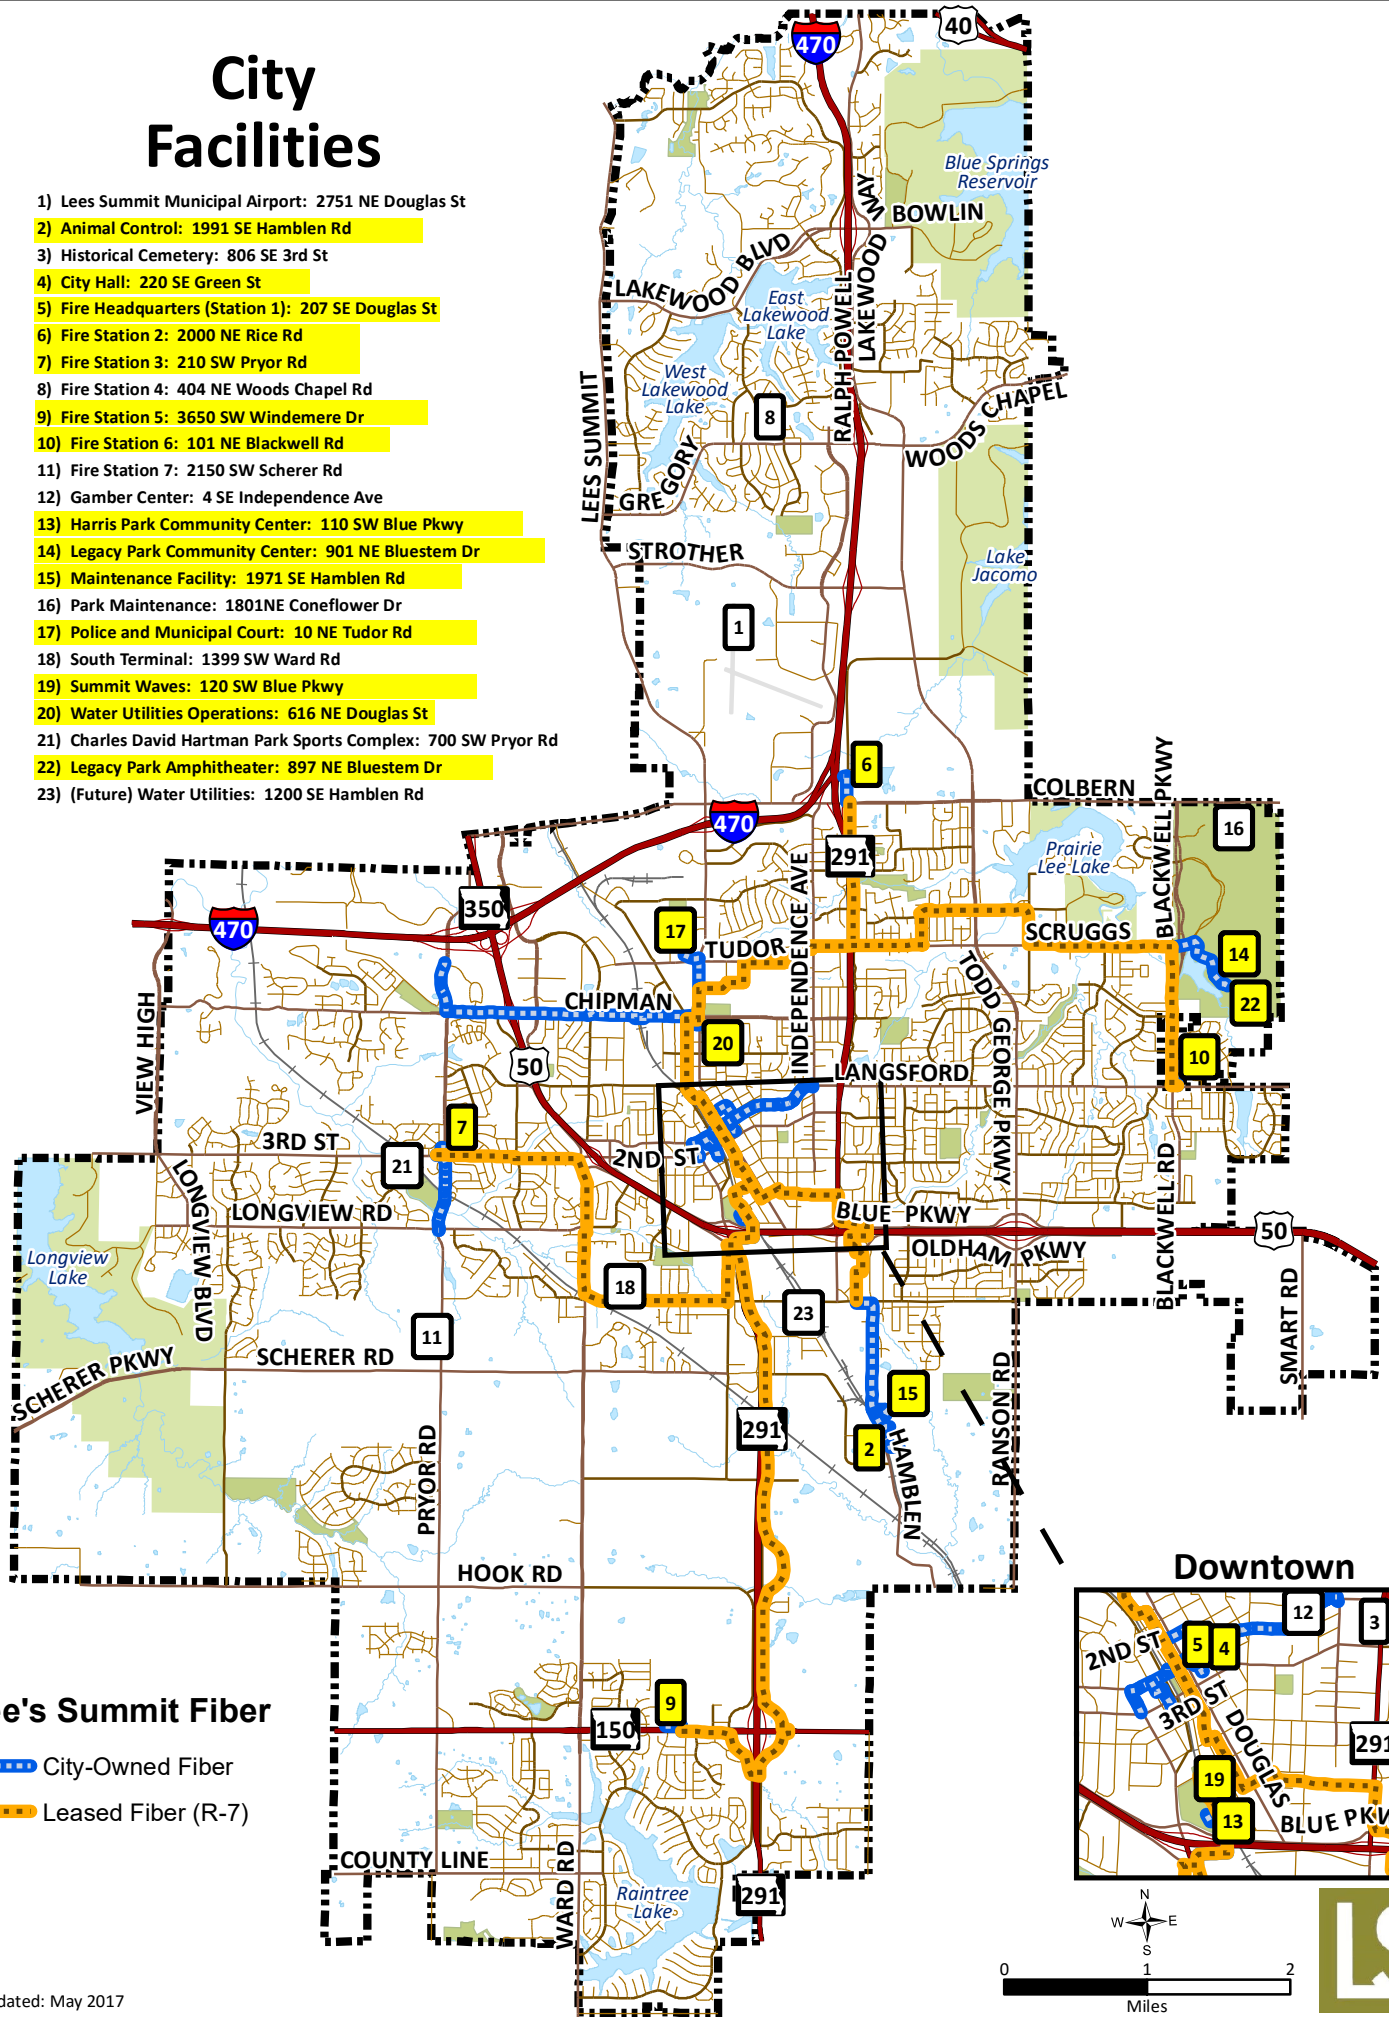

City Facilities

- 1) Lees Summit Municipal Airport: 2751 NE Douglas St
- 2) Animal Control: 1991 SE Hamblen Rd
- 3) Historical Cemetery: 806 SE 3rd St
- 4) City Hall: 220 SE Green St
- 5) Fire Headquarters (Station 1): 207 SE Douglas St
- 6) Fire Station 2: 2000 NE Rice Rd
- 7) Fire Station 3: 210 SW Pryor Rd
- 8) Fire Station 4: 404 NE Woods Chapel Rd
- 9) Fire Station 5: 3650 SW Windemere Dr
- 10) Fire Station 6: 101 NE Blackwell Rd
- 11) Fire Station 7: 2150 SW Scherer Rd
- 12) Gamber Center: 4 SE Independence Ave
- 13) Harris Park Community Center: 110 SW Blue Pkwy
- 14) Legacy Park Community Center: 901 NE Bluestem Dr
- 15) Maintenance Facility: 1971 SE Hamblen Rd
- 16) Park Maintenance: 1801 NE Coneflower Dr
- 17) Police and Municipal Court: 10 NE Tudor Rd
- 18) South Terminal: 1399 SW Ward Rd
- 19) Summit Waves: 120 SW Blue Pkwy
- 20) Water Utilities Operations: 616 NE Douglas St
- 21) Charles David Hartman Park Sports Complex: 700 SW Pryor Rd
- 22) Legacy Park Amphitheater: 897 NE Bluestem Dr
- 23) (Future) Water Utilities: 1200 SE Hamblen Rd

Lee's Summit Fiber

- City-Owned Fiber
- Leased Fiber (R-7)