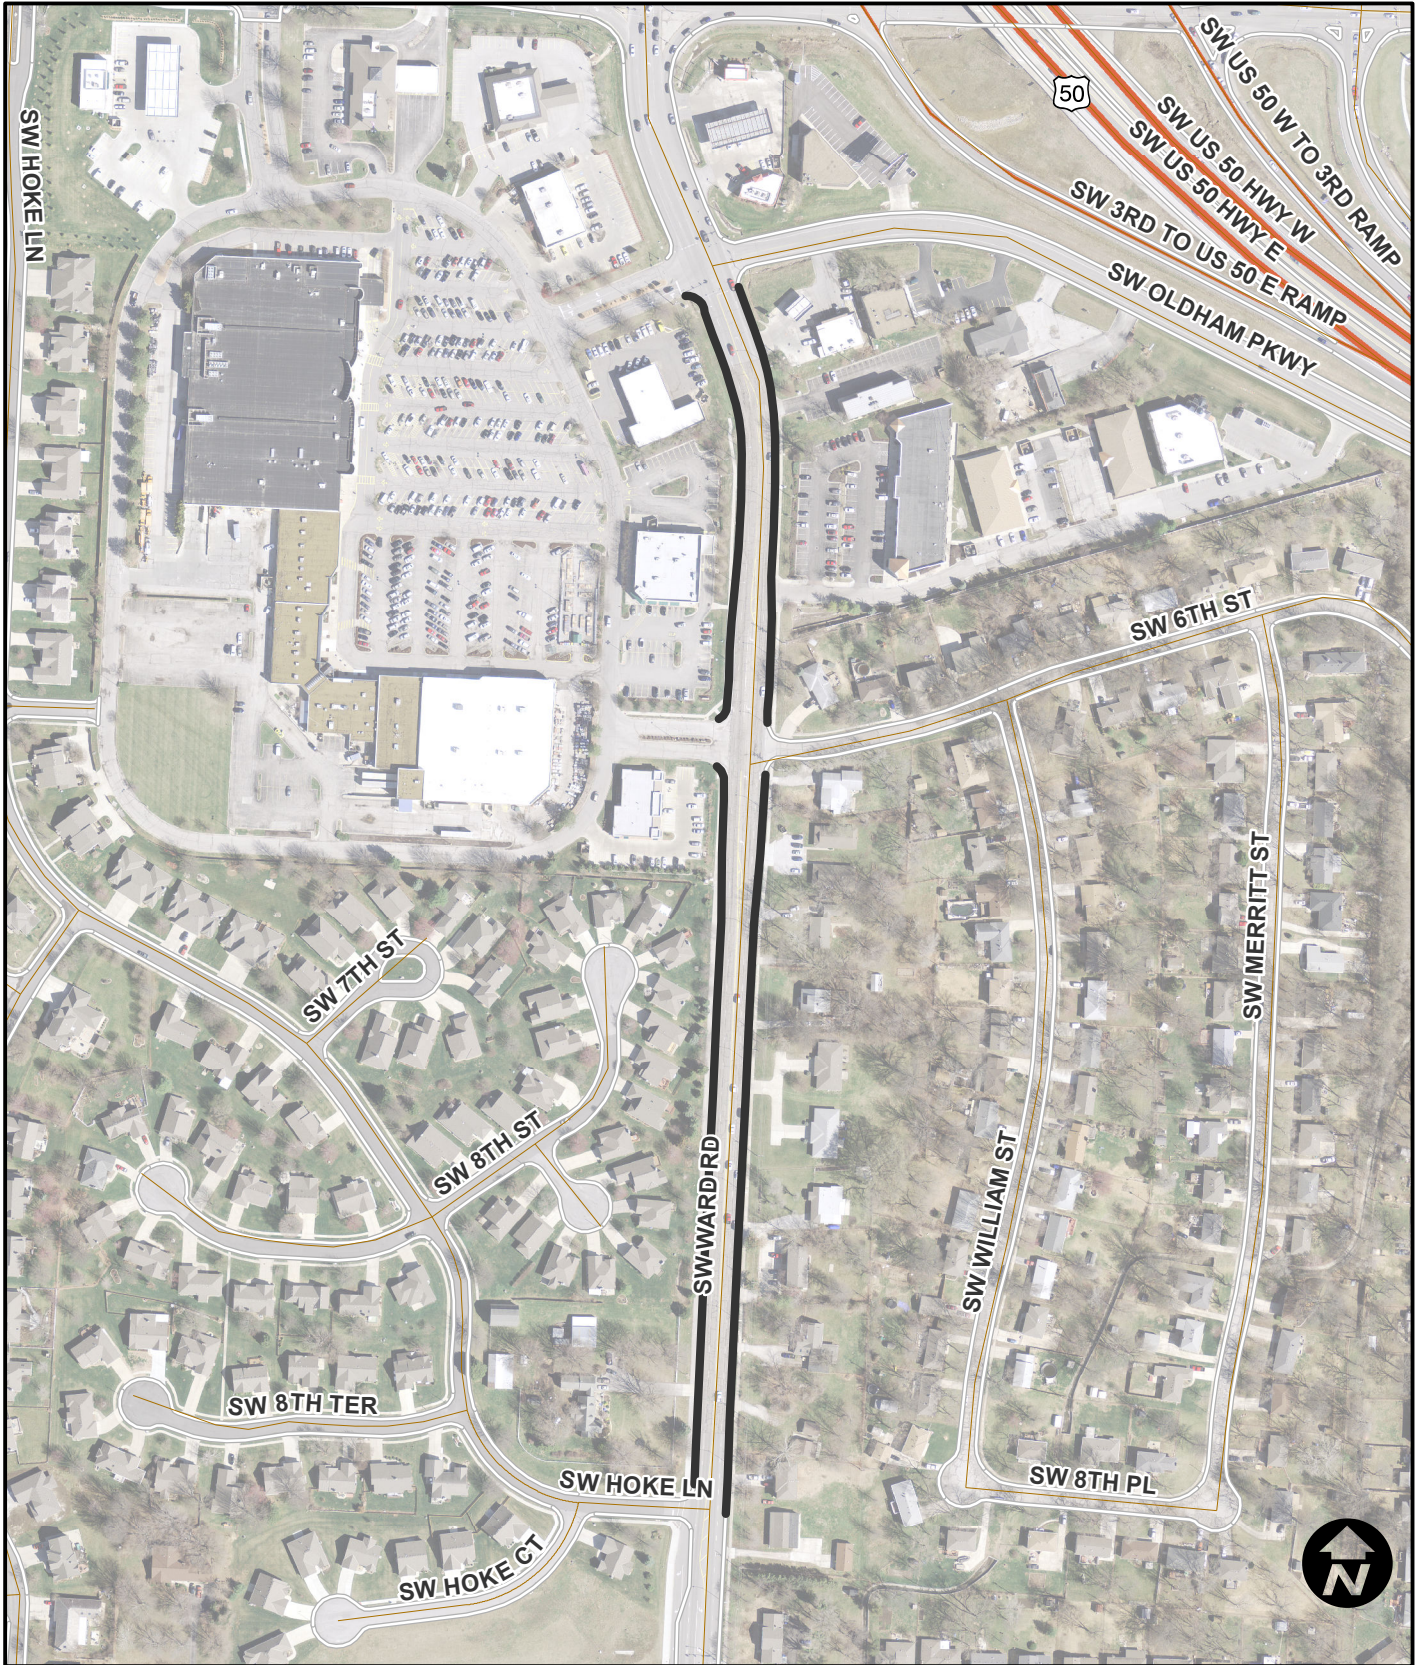

 FY2017 Mill & Overlay

 Brick Paver Removal

Lee's Summit FY2017 Mill & Overlay

Area 15
Brick Paver Removal

PROJ. # 4401-20C

Legend

-  FY2017 Mill & Overlay
-  Brick Paver Removal

Lee's Summit FY2017 Mill & Overlay