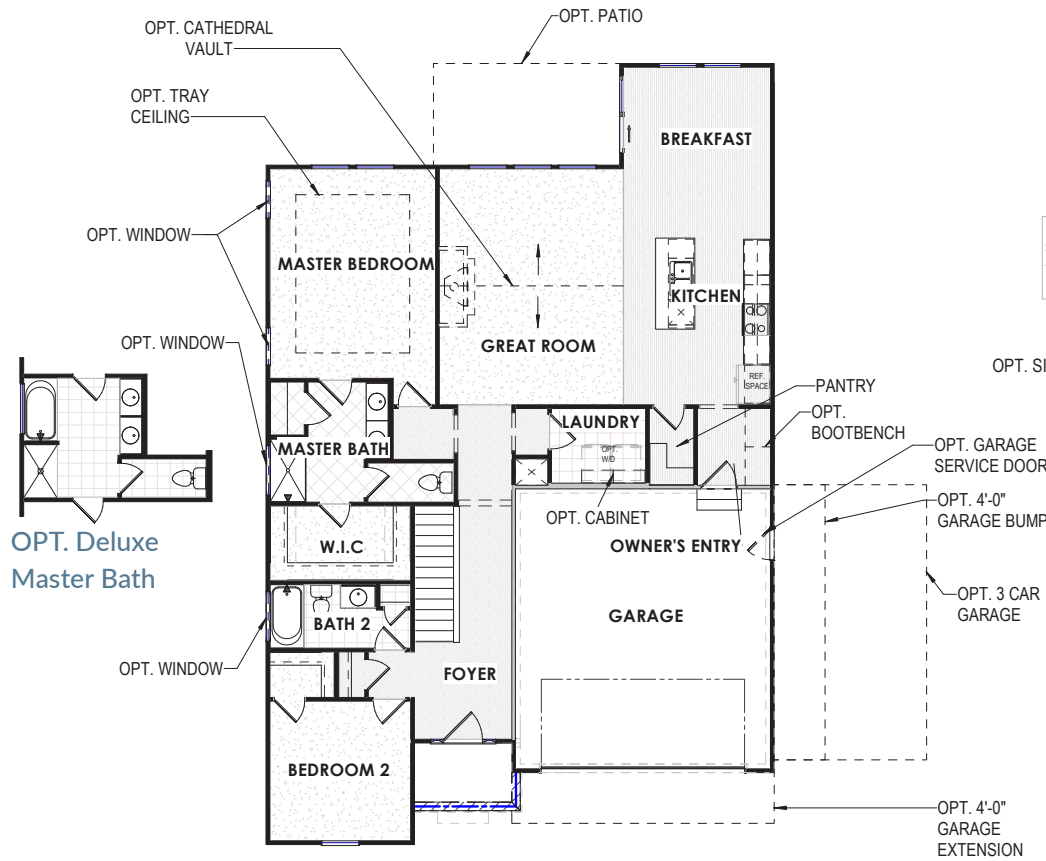

# The Quintessa

2,201 Square Feet | Reverse 1.5 Story | 3 - 4 Bedrooms | 3 Bathrooms

Main Floor

Basement Floor

OPT. Extended Rec Room

OPT. Bedroom 4

Note: Window location may vary by elevation

# The Quintessa

2,201 Square Feet | Reverse 1.5 Story | 3 - 4 Bedrooms | 3 Bathrooms

French Country

Farmhouse

Craftsman

Prairie