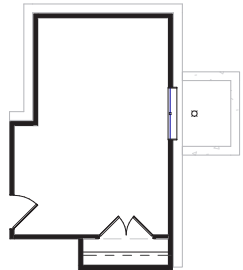

# The Quintessa

2,201 Square Feet | Reverse 1.5 Story | 3 - 4 Bedrooms | 3 Bathrooms

Main Floor

Basement Floor

OPT. Extended Rec Room

OPT. Bedroom 4

Note: Window location may vary by elevation

# The Quintessa

2,201 Square Feet | Reverse 1.5 Story | 3 - 4 Bedrooms | 3 Bathrooms

French Country

Farmhouse

Craftsman

Prairie