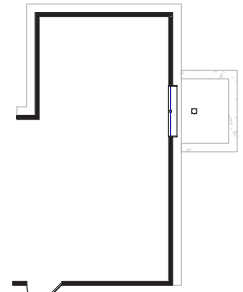

# The Quintessa

2,201 Square Feet | Reverse 1.5 Story | 3 - 4 Bedrooms | 3 Bathrooms

Main Floor

Basement Floor

OPT. Extended Rec Room

OPT. Bedroom 4

Note: Window location may vary by elevation

# The Quintessa

2,201 Square Feet | Reverse 1.5 Story | 3 - 4 Bedrooms | 3 Bathrooms

French Country

Farmhouse

Craftsman

Prairie