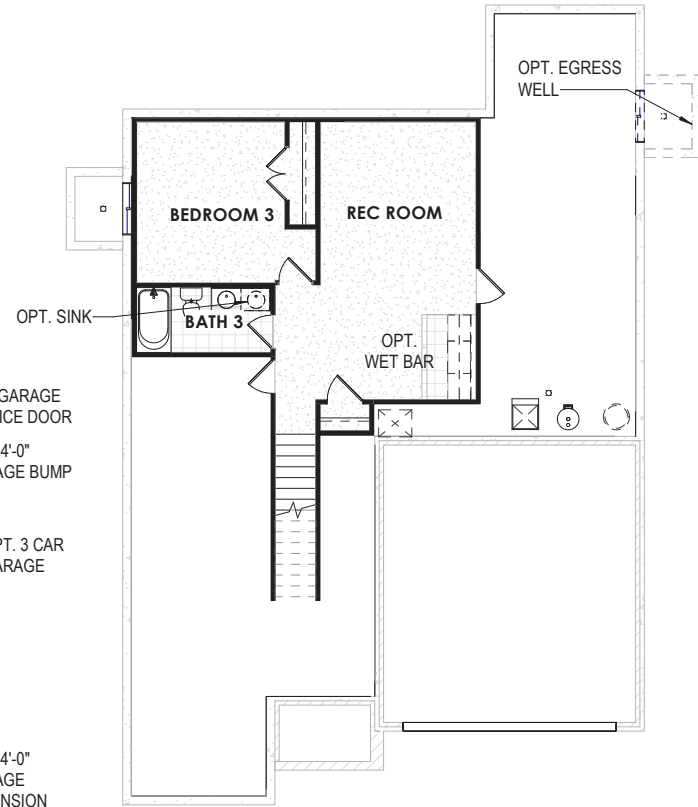

# The Quintessa

2,201 Square Feet | Reverse 1.5 Story | 3 - 4 Bedrooms | 3 Bathrooms

Main Floor

Basement Floor

OPT. Extended Rec Room

OPT. Bedroom 4

Note: Window location may vary by elevation

# The Quintessa

2,201 Square Feet | Reverse 1.5 Story | 3 - 4 Bedrooms | 3 Bathrooms

French Country

Farmhouse

Craftsman

Prairie