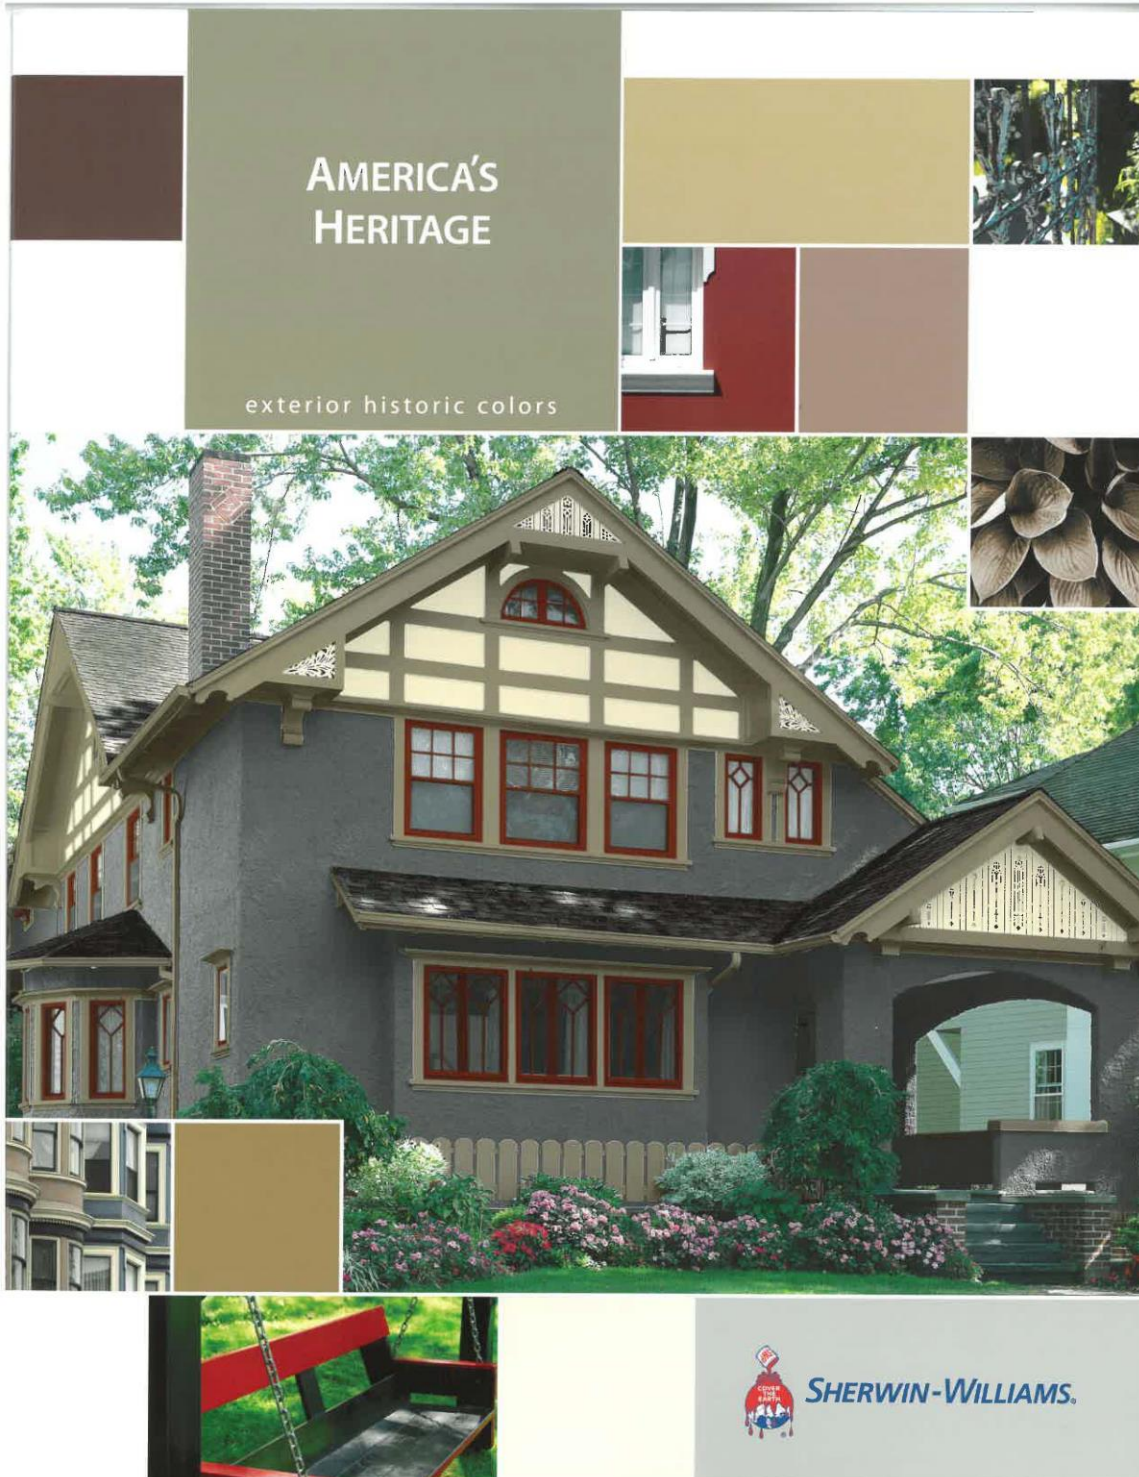

exterior historic colors

AMERICA'S HERITAGE

The America's Heritage Palette pays homage to key architectural styles throughout American history. Ranging from exuberant hues that adorned ornately appointed Victorians to the softer, restrained shades of Craftsman bungalows, our featured color combinations are based on authentic schemes from their respective eras. Each has endured the test of time and is sure to provide beauty and enjoyment for centuries to come.