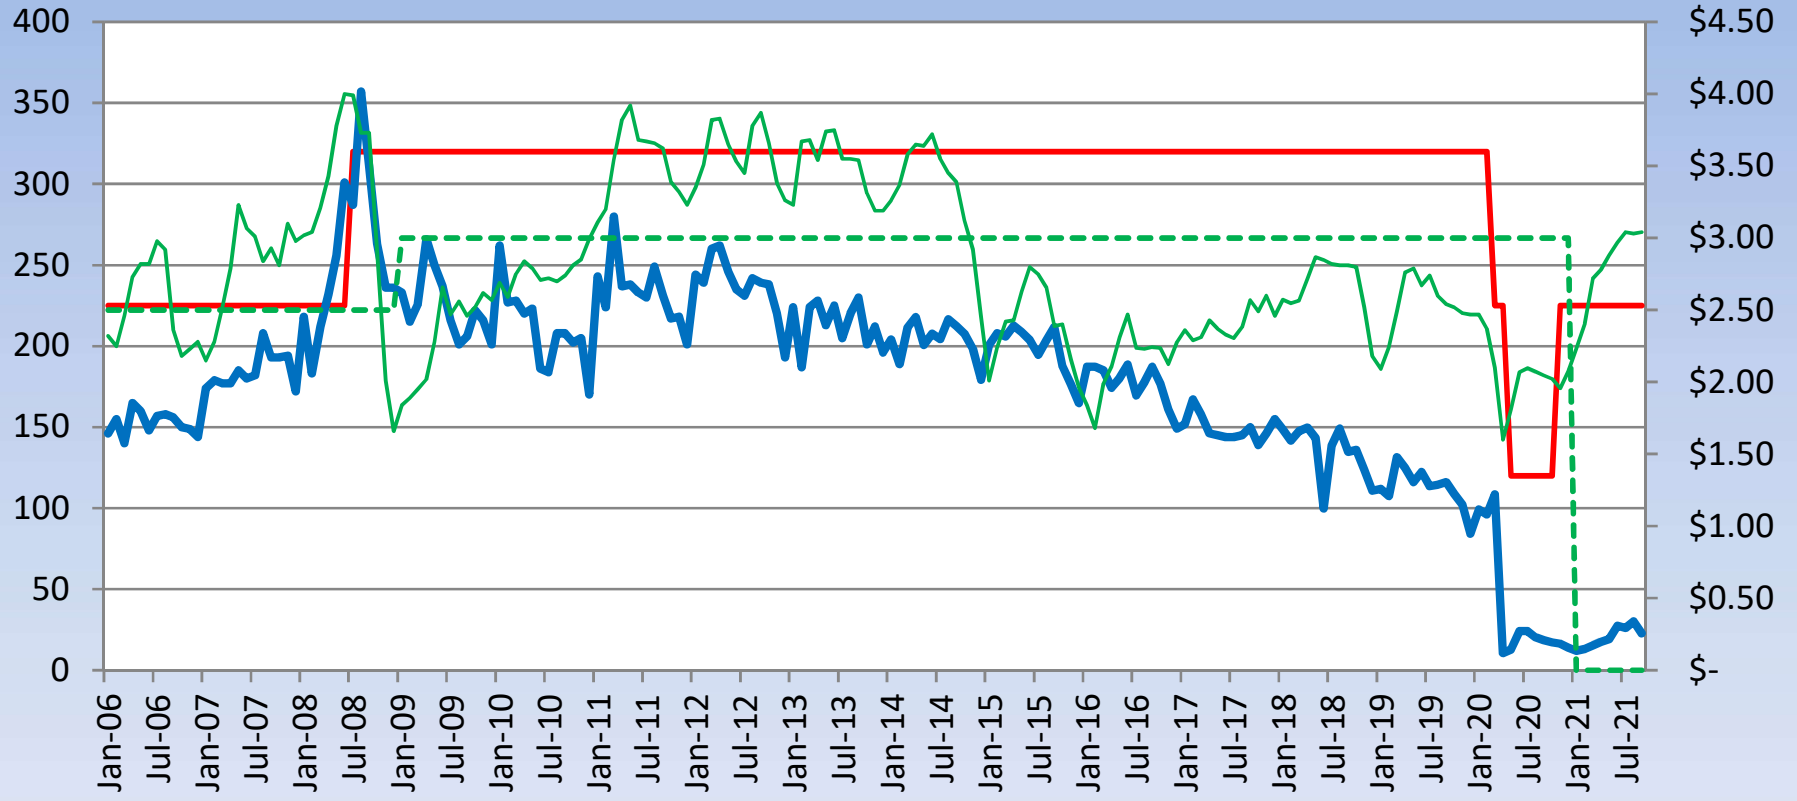

# Express Transit Service

— Route 152 Capacity    
 — Rotue 152 Daily Ridership    
 - - - \$ Fare    
 — Avg. Gas Price/Gallon