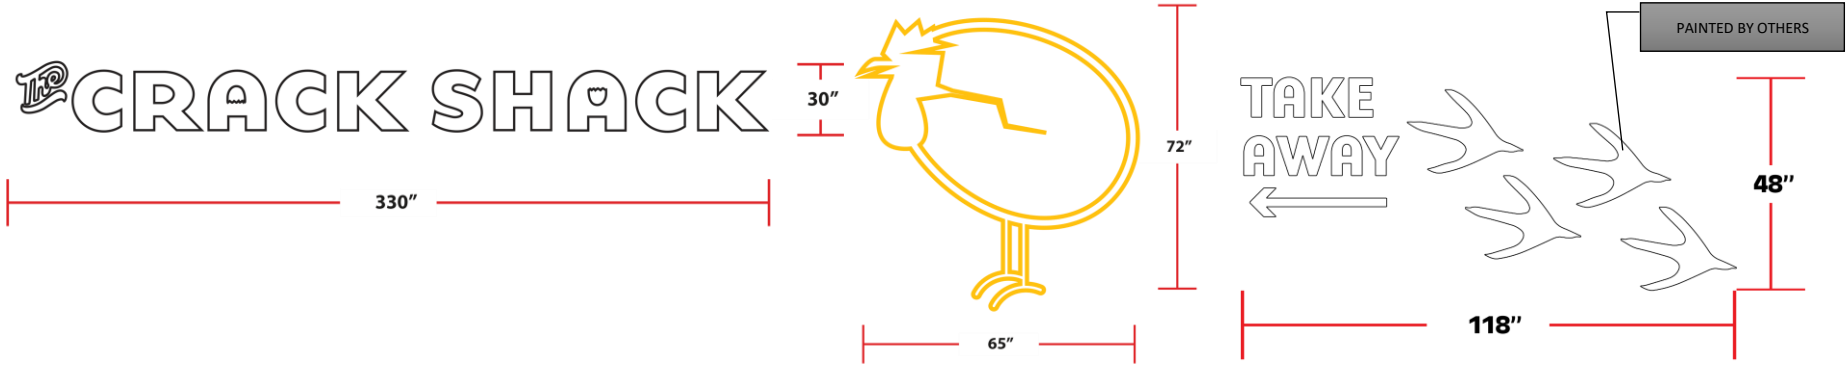

- Mounted through stucco to wood wall into studs
- 3/16" x 4" STS Grabber Screws
- 3/16" Cement Anchors

ELECTRICAL:

- Carries UL listings

CRACK SHACK – EAST ELEVATION
OUTDOOR SIGNAGE

LEES SUMMIT, MO

Outdoor Signage - VIA313