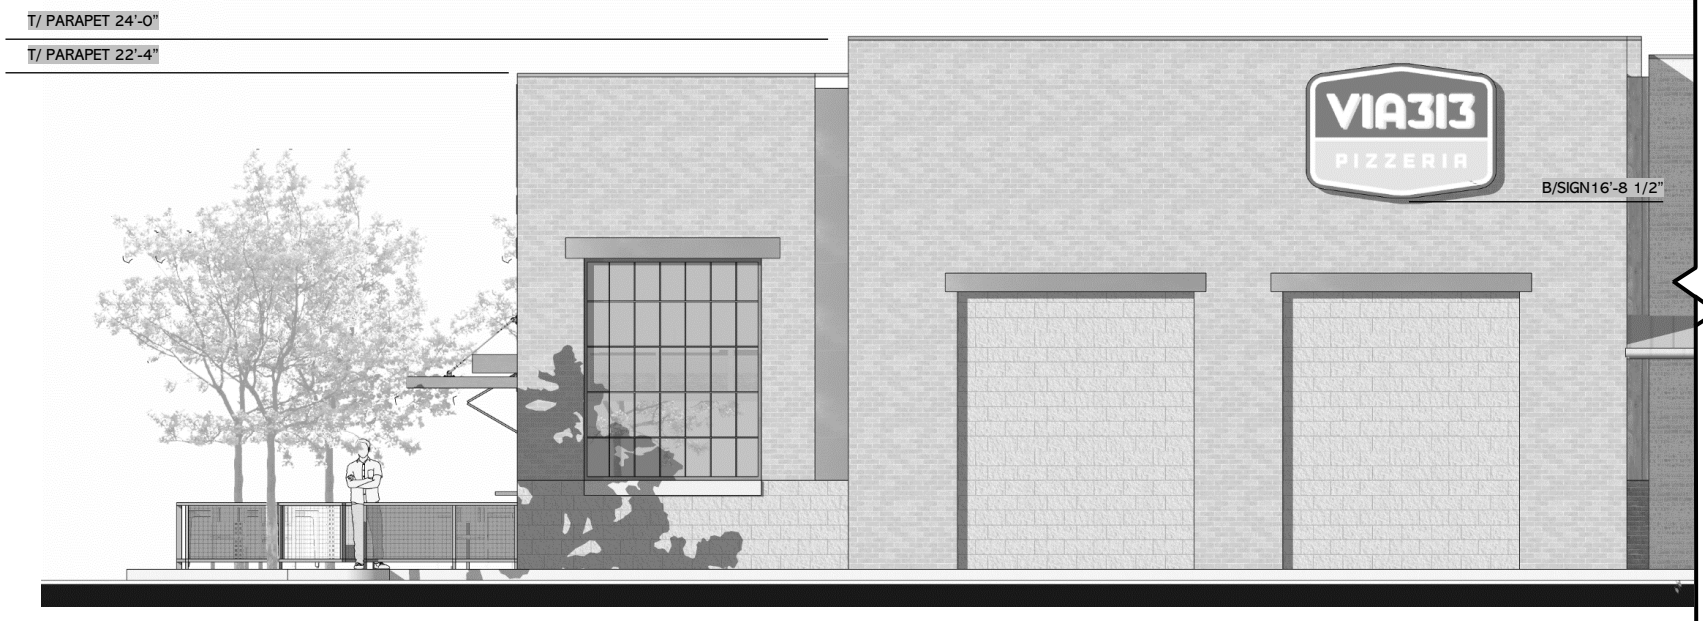

CRACK SHACK – WEST ELEVATION
OUTDOOR SIGNAGE

LEES SUMMIT, MO

Outdoor Signage - VIA313

STANDARD FEATURES:

- Exterior Cabinets: Black 0.63 aluminum returns - 6" with 0.063 aluminum back & 2"x2" angle for structure
- Integral retainers with vinyl applied
- Faces: White Aluminum with Pan Channel Letters with bulbs and Neon
- Illumination: L.E.D. Lighting with 11 watt bulbs that chase
- Background Black 0.80 aluminum with 0.25"x2" Aluminum plate for mounting letters

- Mounted through stucco to wood wall into studs
- 3/16" x 4" STS Grabber Screws
- 3/16" Cement Anchors

ELECTRICAL:

- Carries UL listings

CRACK SHACK – EAST ELEVATION
OUTDOOR SIGNAGE

LEES SUMMIT, MO

Outdoor Signage - VIA313

INSTALLATION:

- Mounted through Roof beam and truss
- 3/8" All Thread and Strut 6 POINTS

ELECTRICAL:

- Carries UL listings

VIA313 – EAST ELEVATION
 OUTDOOR SIGNAGE
 LEES SUMMIT, MO

SOUTHERN CALIFORNIA FRIED CHICKEN