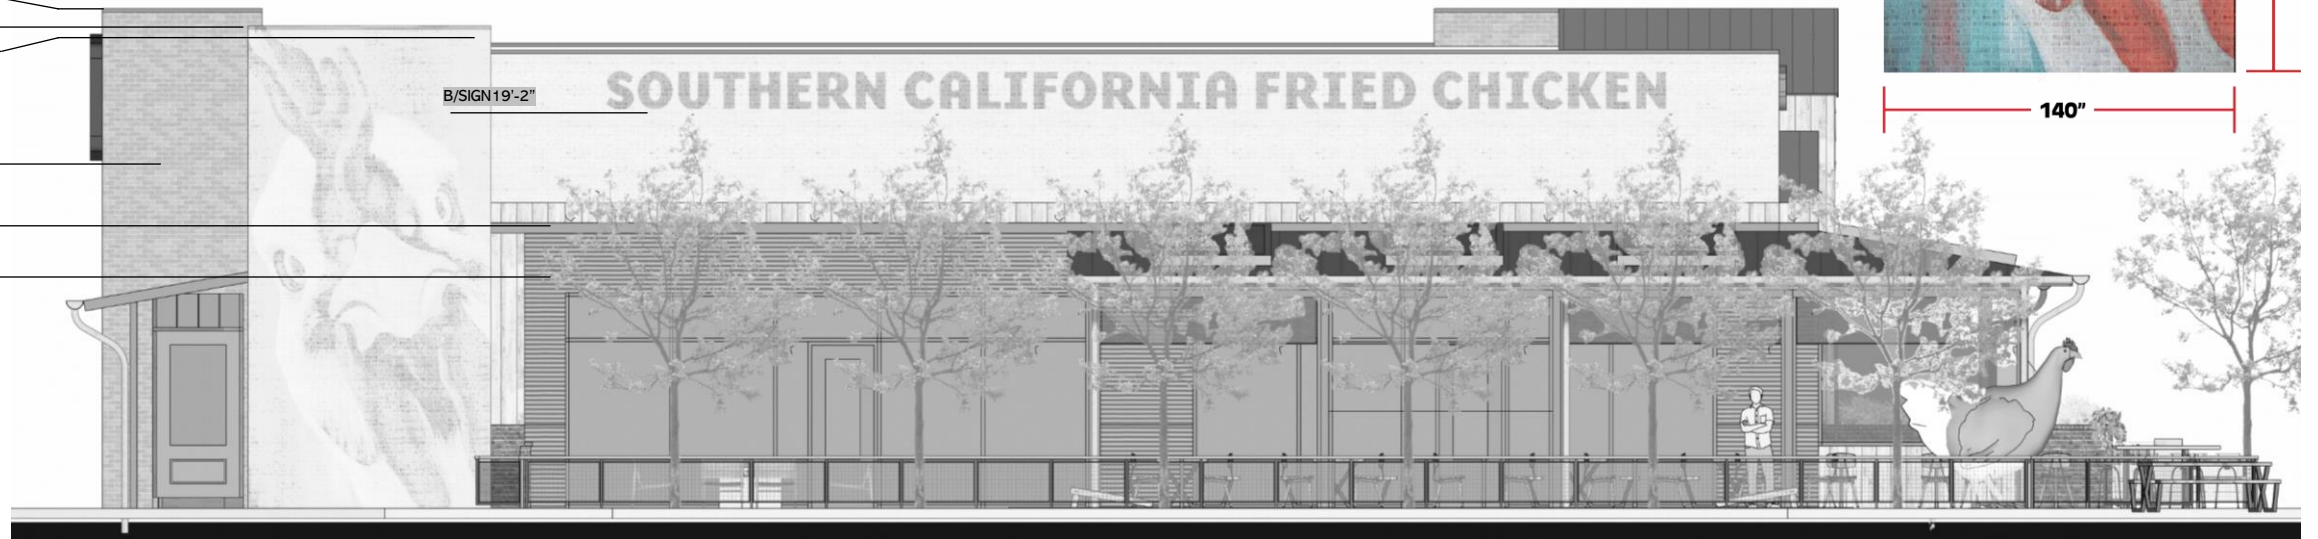

T/ PARAPET 22'-2"

B/SIGN 19'-2"

SOUTHERN CALIFORNIA FRIED CHICKEN

ROOF 16'-6"

T/ CANOPY 13'-4"

B/ CANOPY 10'-"

CRACK SHACK – NORTH ELEVATION OUTDOOR SIGNAGE

LEES SUMMIT, MO

CRACK SHACK – SOUTH ELEVATION
OUTDOOR SIGNAGE

LEES SUMMIT, MO

Outdoor Signage - VIA313

STANDARD FEATURES:

- Exterior Cabinets: Black 0.63 aluminum returns - 6" with 0.063 aluminum back & 2"x2" angle for structure
- Integral retainers with vinyl applied
- Faces: White Aluminum with Pan Channel Letters with bulbs and Neon
- Illumination: L.E.D. Lighting with 11 watt bulbs that chase
- Background: Black 0.80 aluminum with 0.25"x2" Aluminum plate for mounting letters