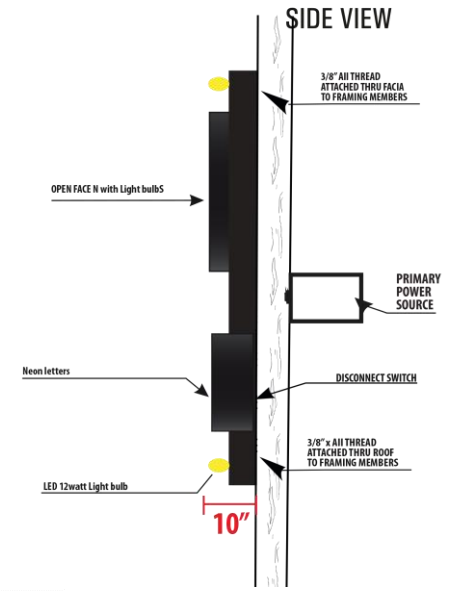

- Mounted through stucco to wood wall into studs
- 3/16" x 4" STS Grabber Screws
- 3/16" Cement Anchors

ELECTRICAL:

- Carries UL listings

CRACK SHACK

30"

330"

72"

65"

CRACK SHACK – WEST ELEVATION
OUTDOOR SIGNAGE

LEES SUMMIT, MO

Outdoor Signage - VIA313

STANDARD FEATURES:

- Exterior Cabinets: Black 0.63 aluminum returns - 6" with 0.063 aluminum back & 2"x2" angle for structure
- Integral retainers with vinyl applied
- Faces: White Aluminum with Pan Channel Letters with bulbs and Neon
- Illumination: L.E.D. Lighting with 11 watt bulbs that chase
- Background Black 0.80 aluminum with 0.25"x2" Aluminum plate for mounting letters

INSTALLATION:

- Mounted through Roof beam and truss
- 3/8" All Thread and Strut 6 POINTS

ELECTRICAL:

- Carries UL listings

VIA313 – WEST ELEVATION
 OUTDOOR SIGNAGE
 LEES SUMMIT, MO

Outdoor Signage The Crack Shack