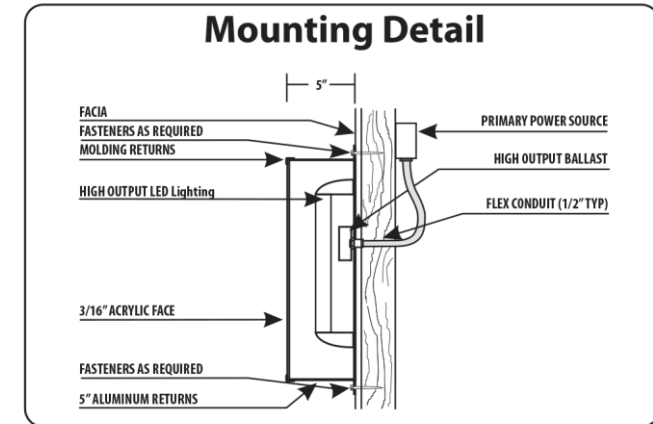

- Mounted through stucco to wood wall into studs
- 3/16" x 4" STS Grabber Screws
- 3/16" Cement Anchors

ELECTRICAL:

- Carries UL listings

CRACK SHACK – EAST ELEVATION
OUTDOOR SIGNAGE

LEES SUMMIT, MO

Outdoor Signage - VIA313