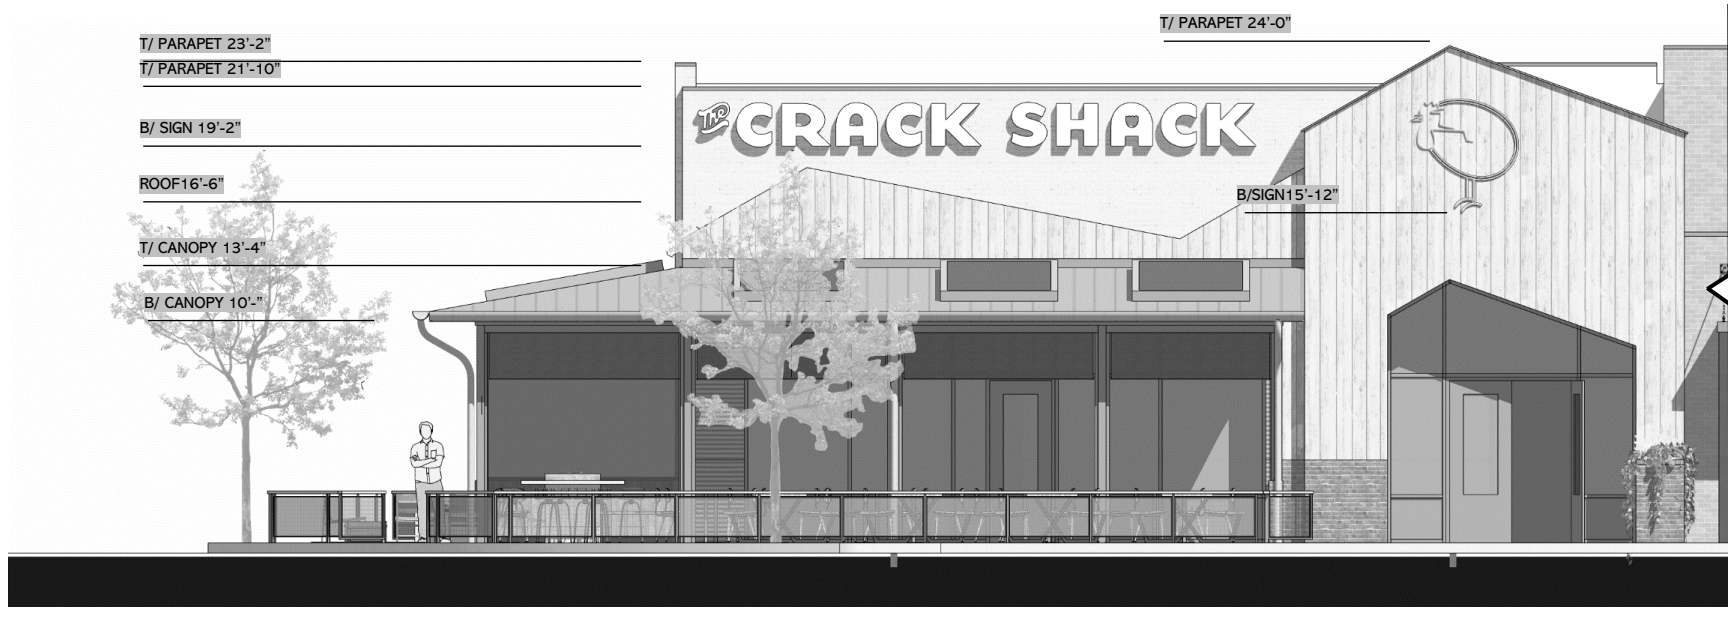

SOUTHERN CALIFORNIA FRIED CHICKEN

CRACK SHACK

TAKE AWAY

CRACK SHACK

GENUINE DETROIT-STYLE PIZZA VIA313

CRACK SHACK/VIA 313

LEES SUMMIT, MO

Outdoor Signage The Crack Shack

- Mounted through stucco to wood wall into studs
- 3/16" x 4" STS Grabber Screws
- 3/16" Cement Anchors

ELECTRICAL:

- Carries UL listings

CRACK SHACK

30"

330"

72"

65"

CRACK SHACK – WEST ELEVATION
OUTDOOR SIGNAGE

LEES SUMMIT, MO

Outdoor Signage - VIA313

STANDARD FEATURES:

- Exterior Cabinets: Black 0.63 aluminum returns - 6" with 0.063 aluminum back & 2"x2" angle for structure
- Integral retainers with vinyl applied
- Faces: White Aluminum with Pan Channel Letters with bulbs and Neon
- Illumination: L.E.D. Lighting with 11 watt bulbs that chase
- Background Black 0.80 aluminum with 0.25"x2" Aluminum plate for mounting letters

INSTALLATION:

- Mounted through Roof beam and truss
- 3/8" All Thread and Strut 6 POINTS

ELECTRICAL:

- Carries UL listings

VIA313 – WEST ELEVATION
 OUTDOOR SIGNAGE
 LEES SUMMIT, MO

Outdoor Signage The Crack Shack