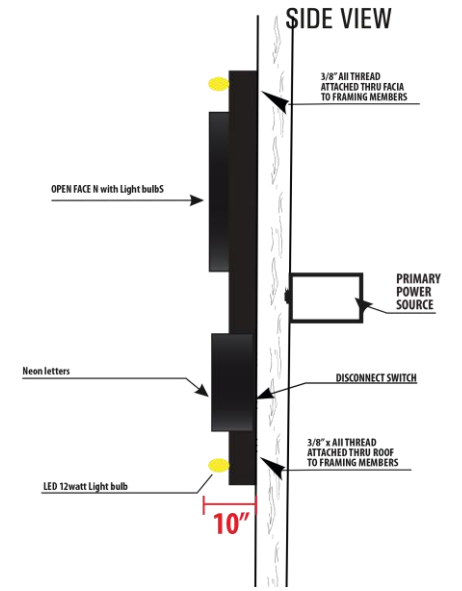

- Mounted through stucco to wood wall into studs
- 3/16" x 4" STS Grabber Screws
- 3/16" Cement Anchors

ELECTRICAL:

- Carries UL listings

CRACK SHACK – EAST ELEVATION
OUTDOOR SIGNAGE

LEES SUMMIT, MO

Outdoor Signage - VIA313

STANDARD FEATURES:

- Exterior Cabinets: Black 0.63 aluminum returns - 6" with 0.063 aluminum back & 2"x2" angle for structure
- Integral retainers with vinyl applied
- Faces: White Aluminum with Pan Channel Letters with bulbs and Neon
- Illumination: L.E.D. Lighting with 11 watt bulbs that chase
- Background: Black 0.80 aluminum with 0.25"x2" Aluminum plate for mounting letters

INSTALLATION:

- Mounted through Roof beam and truss
- 3/8" All Thread and Strut 6 POINTS

ELECTRICAL:

- Carries UL listings

VIA313 – EAST ELEVATION
 OUTDOOR SIGNAGE
 LEES SUMMIT, MO

SOUTHERN CALIFORNIA FRIED CHICKEN