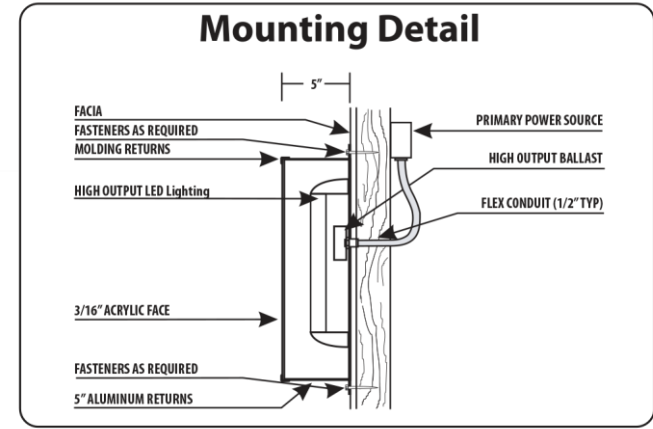

- Mounted through stucco to wood wall into studs
- 3/16" x 4" STS Grabber Screws
- 3/16" Cement Anchors

ELECTRICAL:

- Carries UL listings

CRACK SHACK

30"

330"

72"

65"