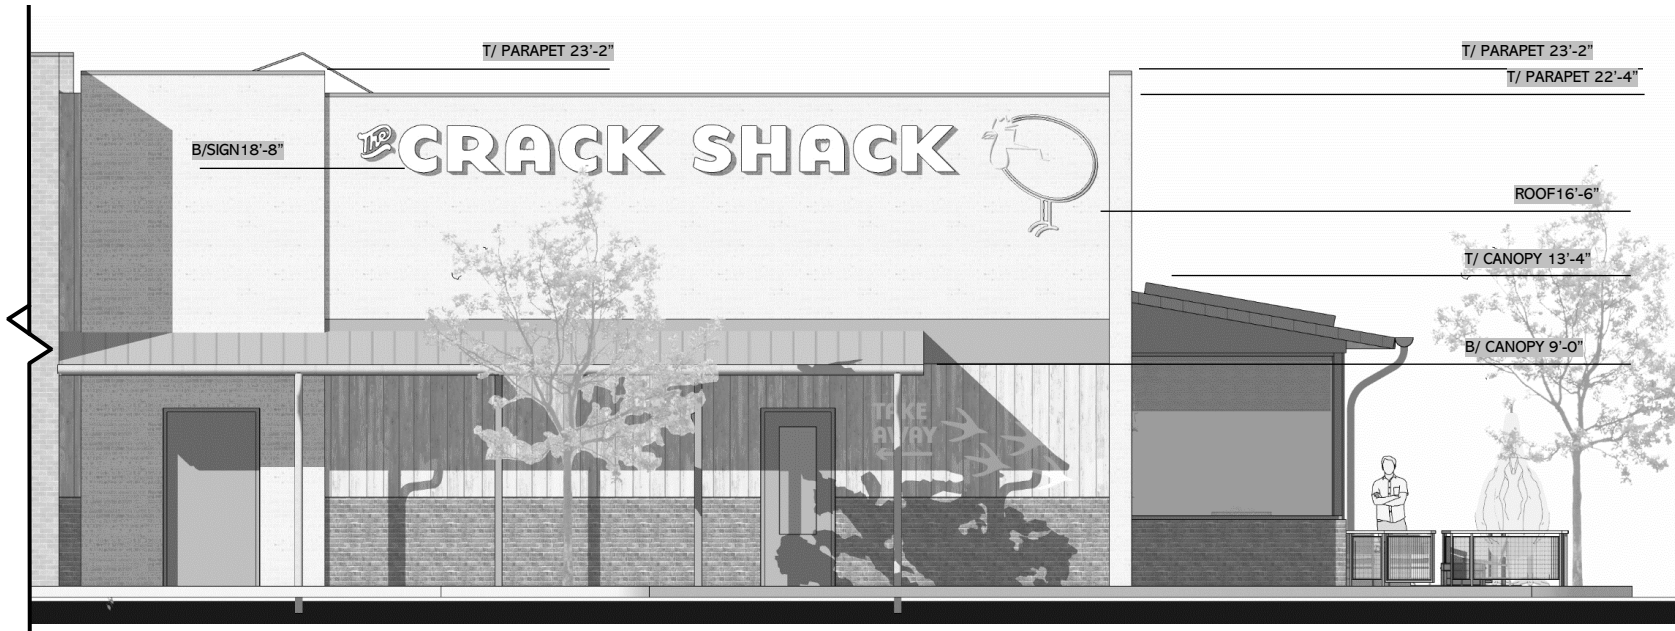

CRACK SHACK – WEST ELEVATION
OUTDOOR SIGNAGE

LEES SUMMIT, MO

Outdoor Signage - VIA313

STANDARD FEATURES:

- Exterior Cabinets: Black 0.63 aluminum returns - 6" with 0.063 aluminum back & 2"x2" angle for structure
- Integral retainers with vinyl applied
- Faces: White Aluminum with Pan Channel Letters with bulbs and Neon
- Illumination: L.E.D. Lighting with 11 watt bulbs that chase
- Background Black 0.80 aluminum with 0.25"x2" Aluminum plate for mounting letters

INSTALLATION:

- Mounted through Roof beam and truss
- 3/8" All Thread and Strut 6 POINTS

ELECTRICAL:

- Carries UL listings

VIA313 – WEST ELEVATION
 OUTDOOR SIGNAGE
 LEES SUMMIT, MO

Outdoor Signage The Crack Shack

- Mounted through stucco to wood wall into studs
- 3/16" x 4" STS Grabber Screws
- 3/16" Cement Anchors

ELECTRICAL:

- Carries UL listings

CRACK SHACK – EAST ELEVATION
OUTDOOR SIGNAGE

LEES SUMMIT, MO

Outdoor Signage - VIA313