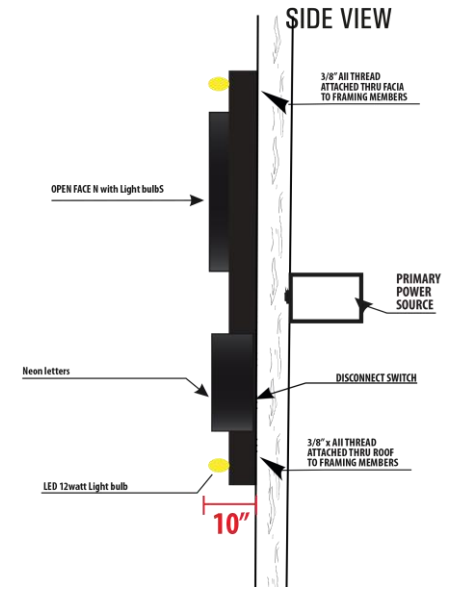

CRACK SHACK – SOUTH ELEVATION
OUTDOOR SIGNAGE

LEES SUMMIT, MO

Outdoor Signage - VIA313

STANDARD FEATURES:

- Exterior Cabinets: Black 0.63 aluminum returns - 6" with 0.063 aluminum back & 2"x2" angle for structure
- Integral retainers with vinyl applied
- Faces: White Aluminum with Pan Channel Letters with bulbs and Neon
- Illumination: L.E.D. Lighting with 11 watt bulbs that chase
- Background: Black 0.80 aluminum with 0.25"x2" Aluminum plate for mounting letters

INSTALLATION:

- Mounted through Roof beam and truss
- 3/8" All Thread and Strut 6 POINTS

ELECTRICAL:

- Carries UL listings

VIA313
OUTDOOR SIGNAGE
LEES SUMMIT, MO

Outdoor Signage The Crack Shack

Pan Channel Letters