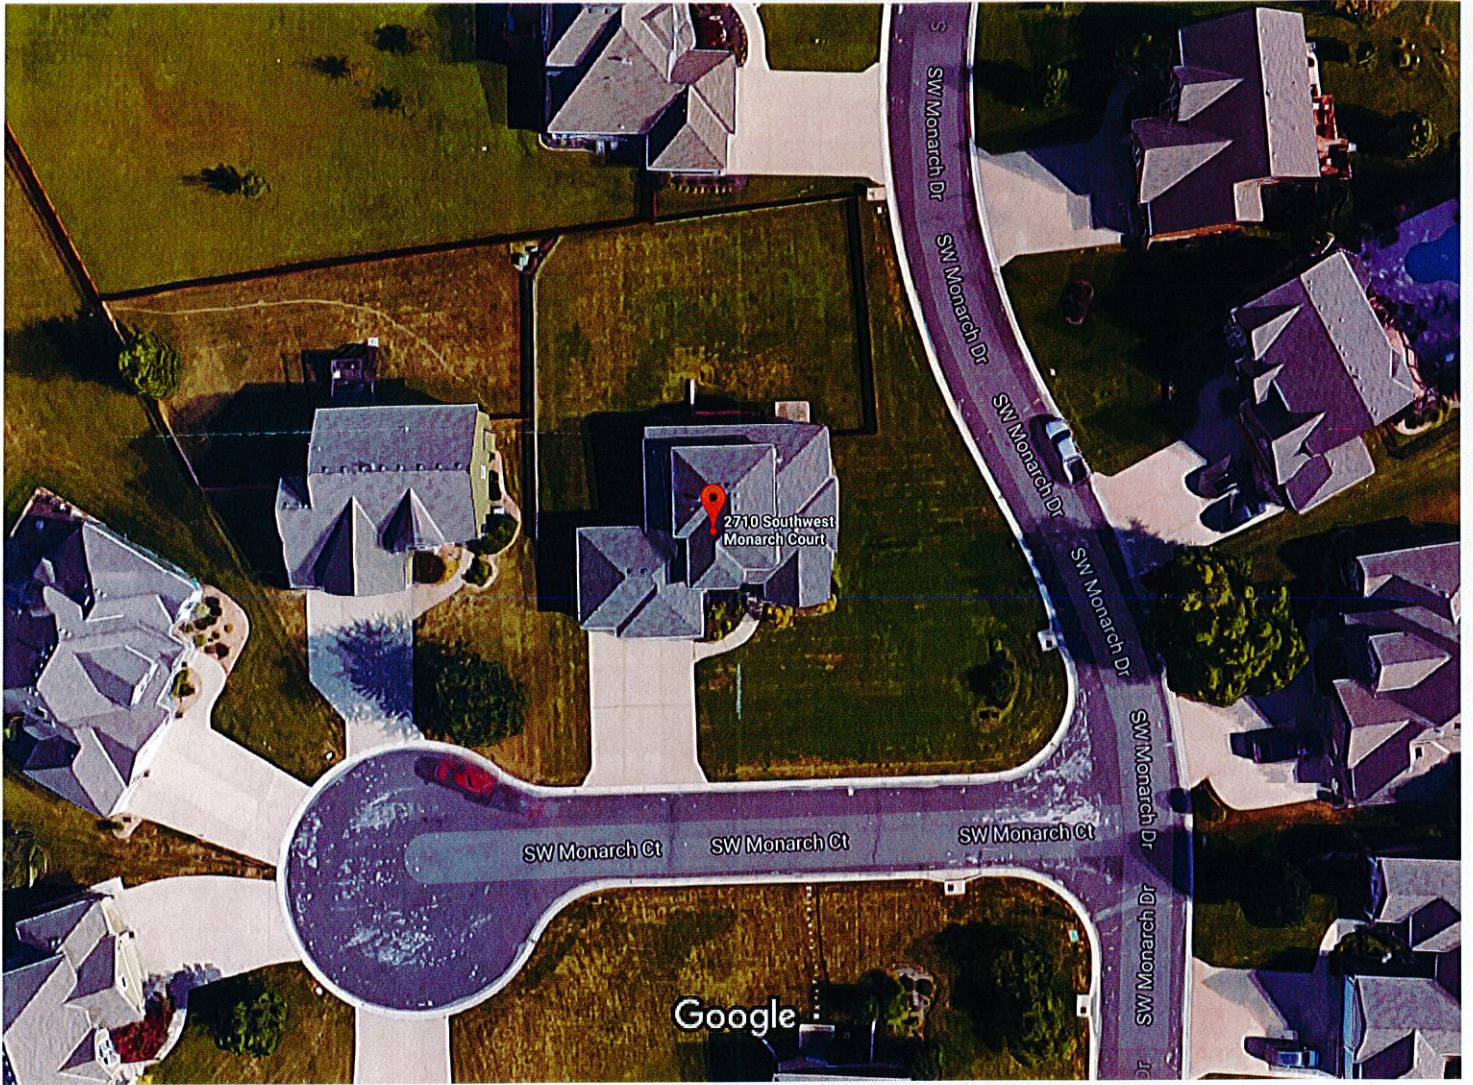

Google Maps 2710 SW Monarch Ct

Imagery ©2017 Google, Map data ©2017 Google 20 ft

RECEIVED

JUL - 7 2017

Development Services

- 2017 - 116

Google Maps

2710
2718-SW Monarch Ct

FRONT (SOUTH) VIEW

Image capture: Apr 2012 © 2017 Google

Lee's Summit, Missouri

Street View - Apr 2012

RECEIVED

JUL - 7 2017

Development

- 2017 - 116

Google Maps

2710 Ct
2709 SW Monarch Dr

SIDE (EAST) VIEW

Image capture: Apr 2012 © 2017 Google

Lee's Summit, Missouri

Street View - Apr 2012

RECEIVED

JUL - 7 2017

Development Services

-2017-116

Google Maps

2710 Ct
2705 SW Monarch Dr

REAR (NORTH) VIEW

Image capture: Apr 2012 © 2017 Google

Lee's Summit, Missouri

Street View - Apr 2012