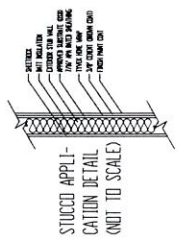

FRONT ELEVATION
SCALE: 1/4" = 1'-0"

LEFT ELEVATION
SCALE: 1/8" = 1'-0"

RIGHT ELEVATION
SCALE: 1/8" = 1'-0"

REAR ELEVATION
SCALE: 1/8" = 1'-0"

RECEIVED:
OCT 11 2019
Development Services